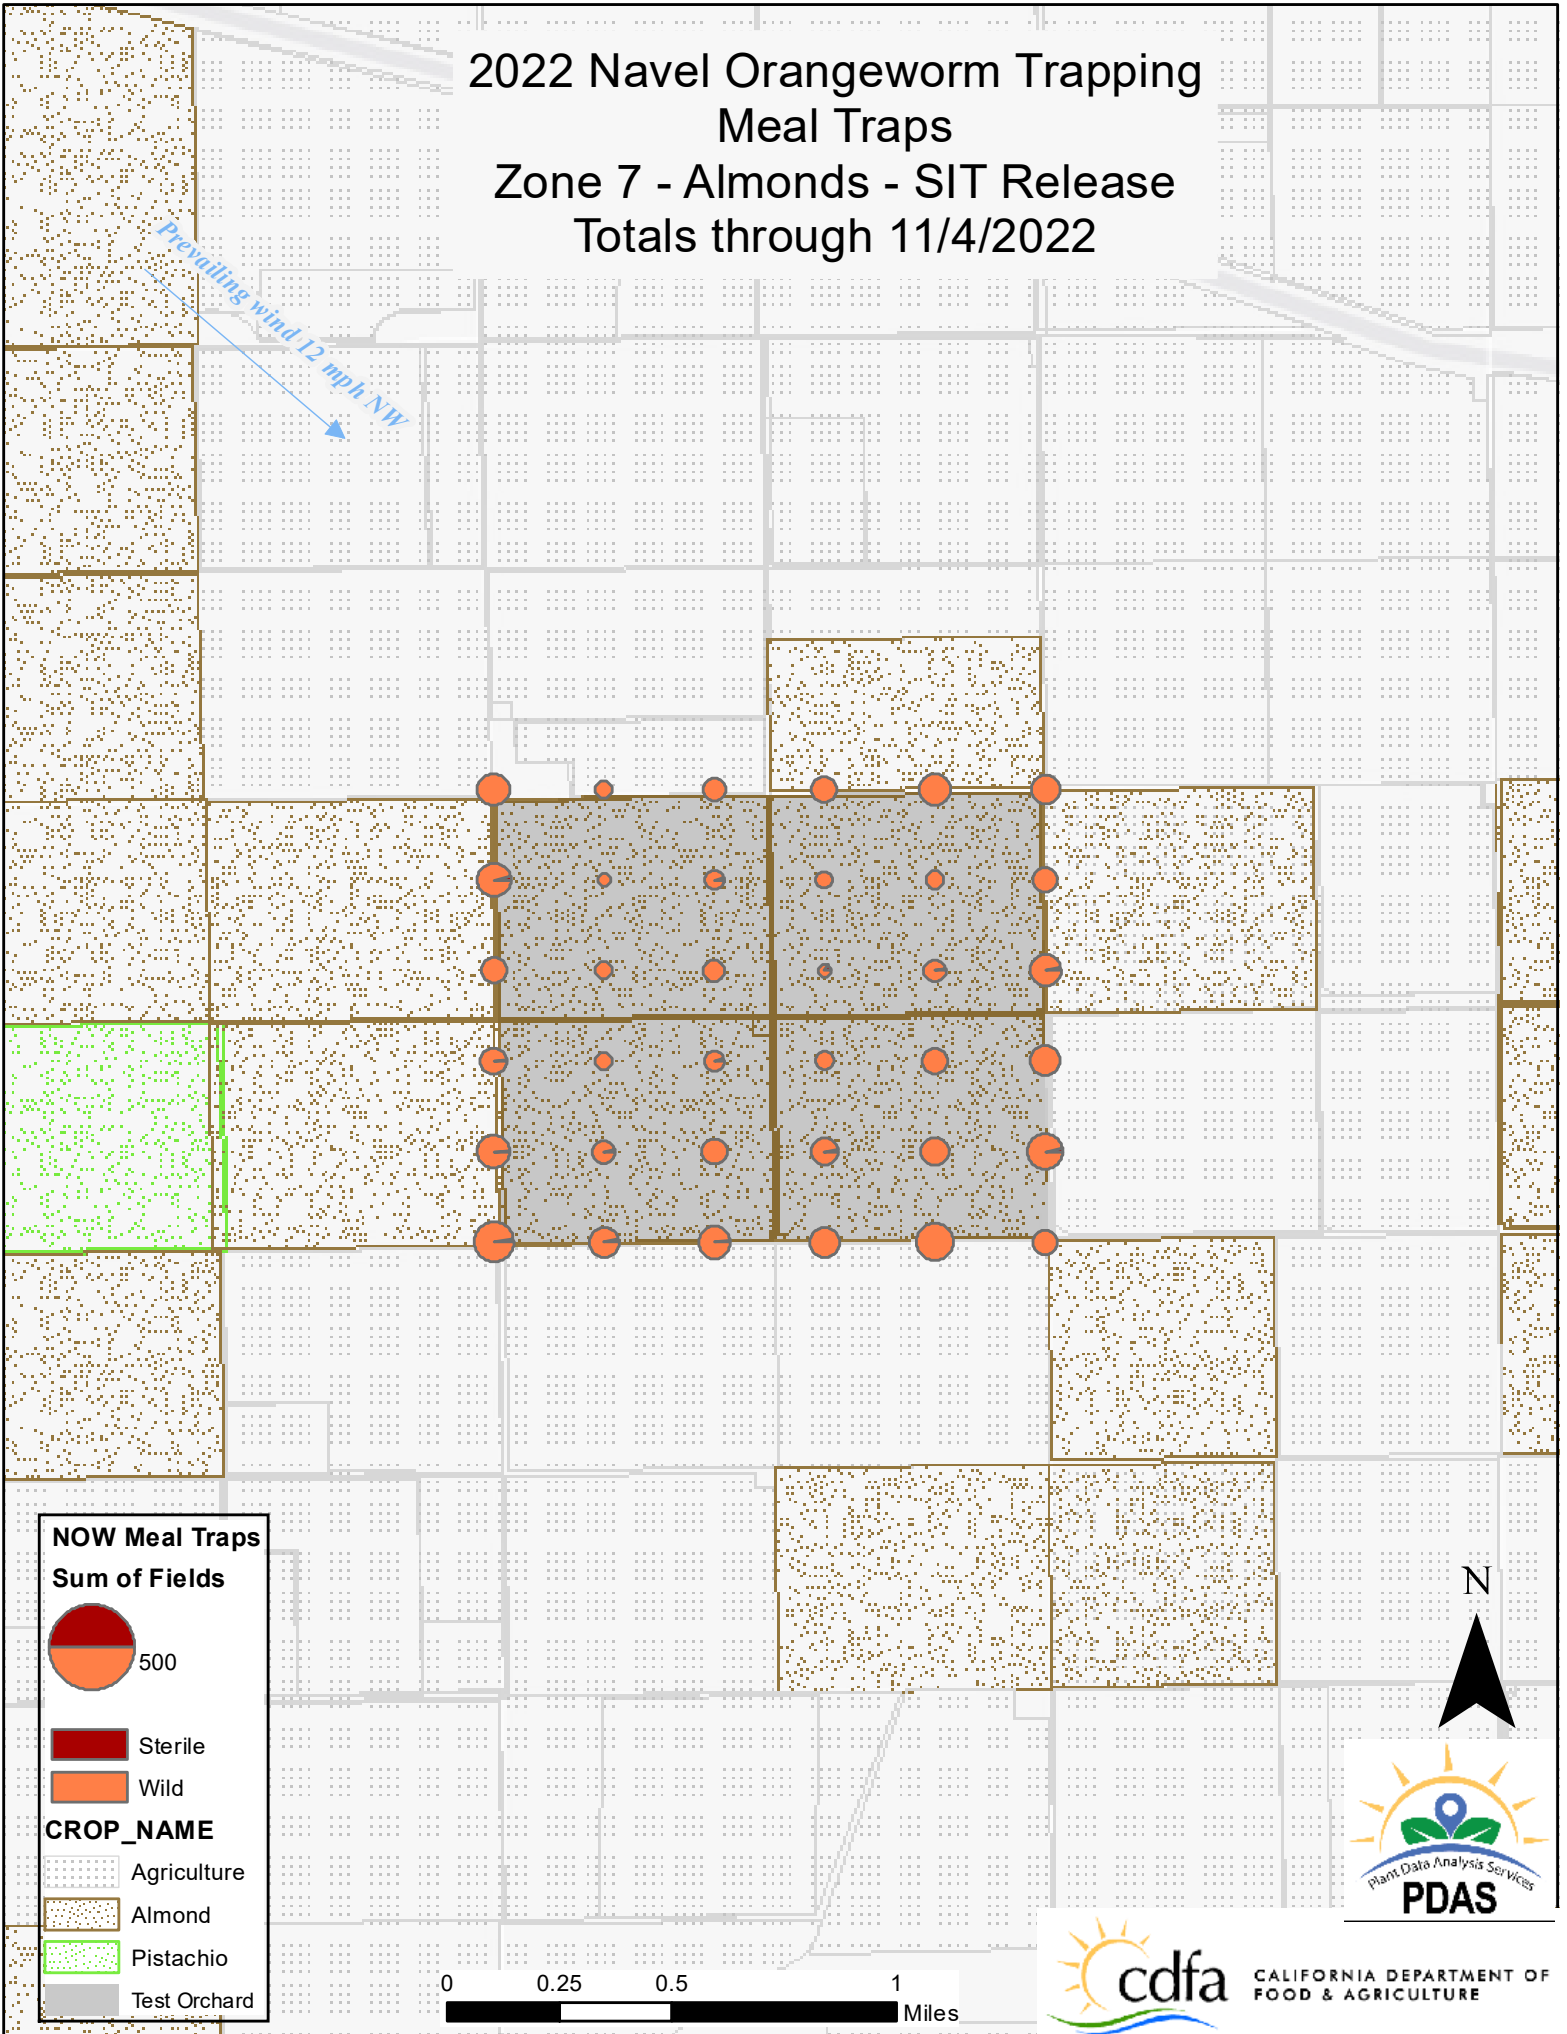

NOW Meal Traps
Sum of Fields

500

CROP_NAME

- Agriculture
- Almond
- Pistachio
- Test Orchard

2022 Navel Orangeworm Trapping Meal Traps Zone 6 - Pistachio - Non-Release Totals through 11/4/2022

Prevailing wind 12 mph NW

NOW Meal Traps
Sum of Fields

500

Sterile
 Wild

CROP_NAME

Agriculture
 Almond
 Pistachio
 Test Orchard

N

PDAS

cdfa CALIFORNIA DEPARTMENT OF FOOD & AGRICULTURE

2022 Navel Orangeworm Trapping Meal Traps Zone 7 - Almonds - SIT Release Totals through 11/4/2022

Prevailing wind 12 mph NW

**NOW Meal Traps
Sum of Fields**

- Sterile
- Wild

- CROP_NAME**
- Agriculture
 - Almond
 - Pistachio
 - Test Orchard

2022 Navel Orangeworm Trapping Meal Traps Zone 8 - Almonds- Non-Release Totals through 11/4/2022

Prevailing wind 12 mph NW

NOW Meal Traps
Sum of Fields

500

Sterile
 Wild

CROP_NAME

Agriculture
 Almond
 Pistachio
 Test Orchard