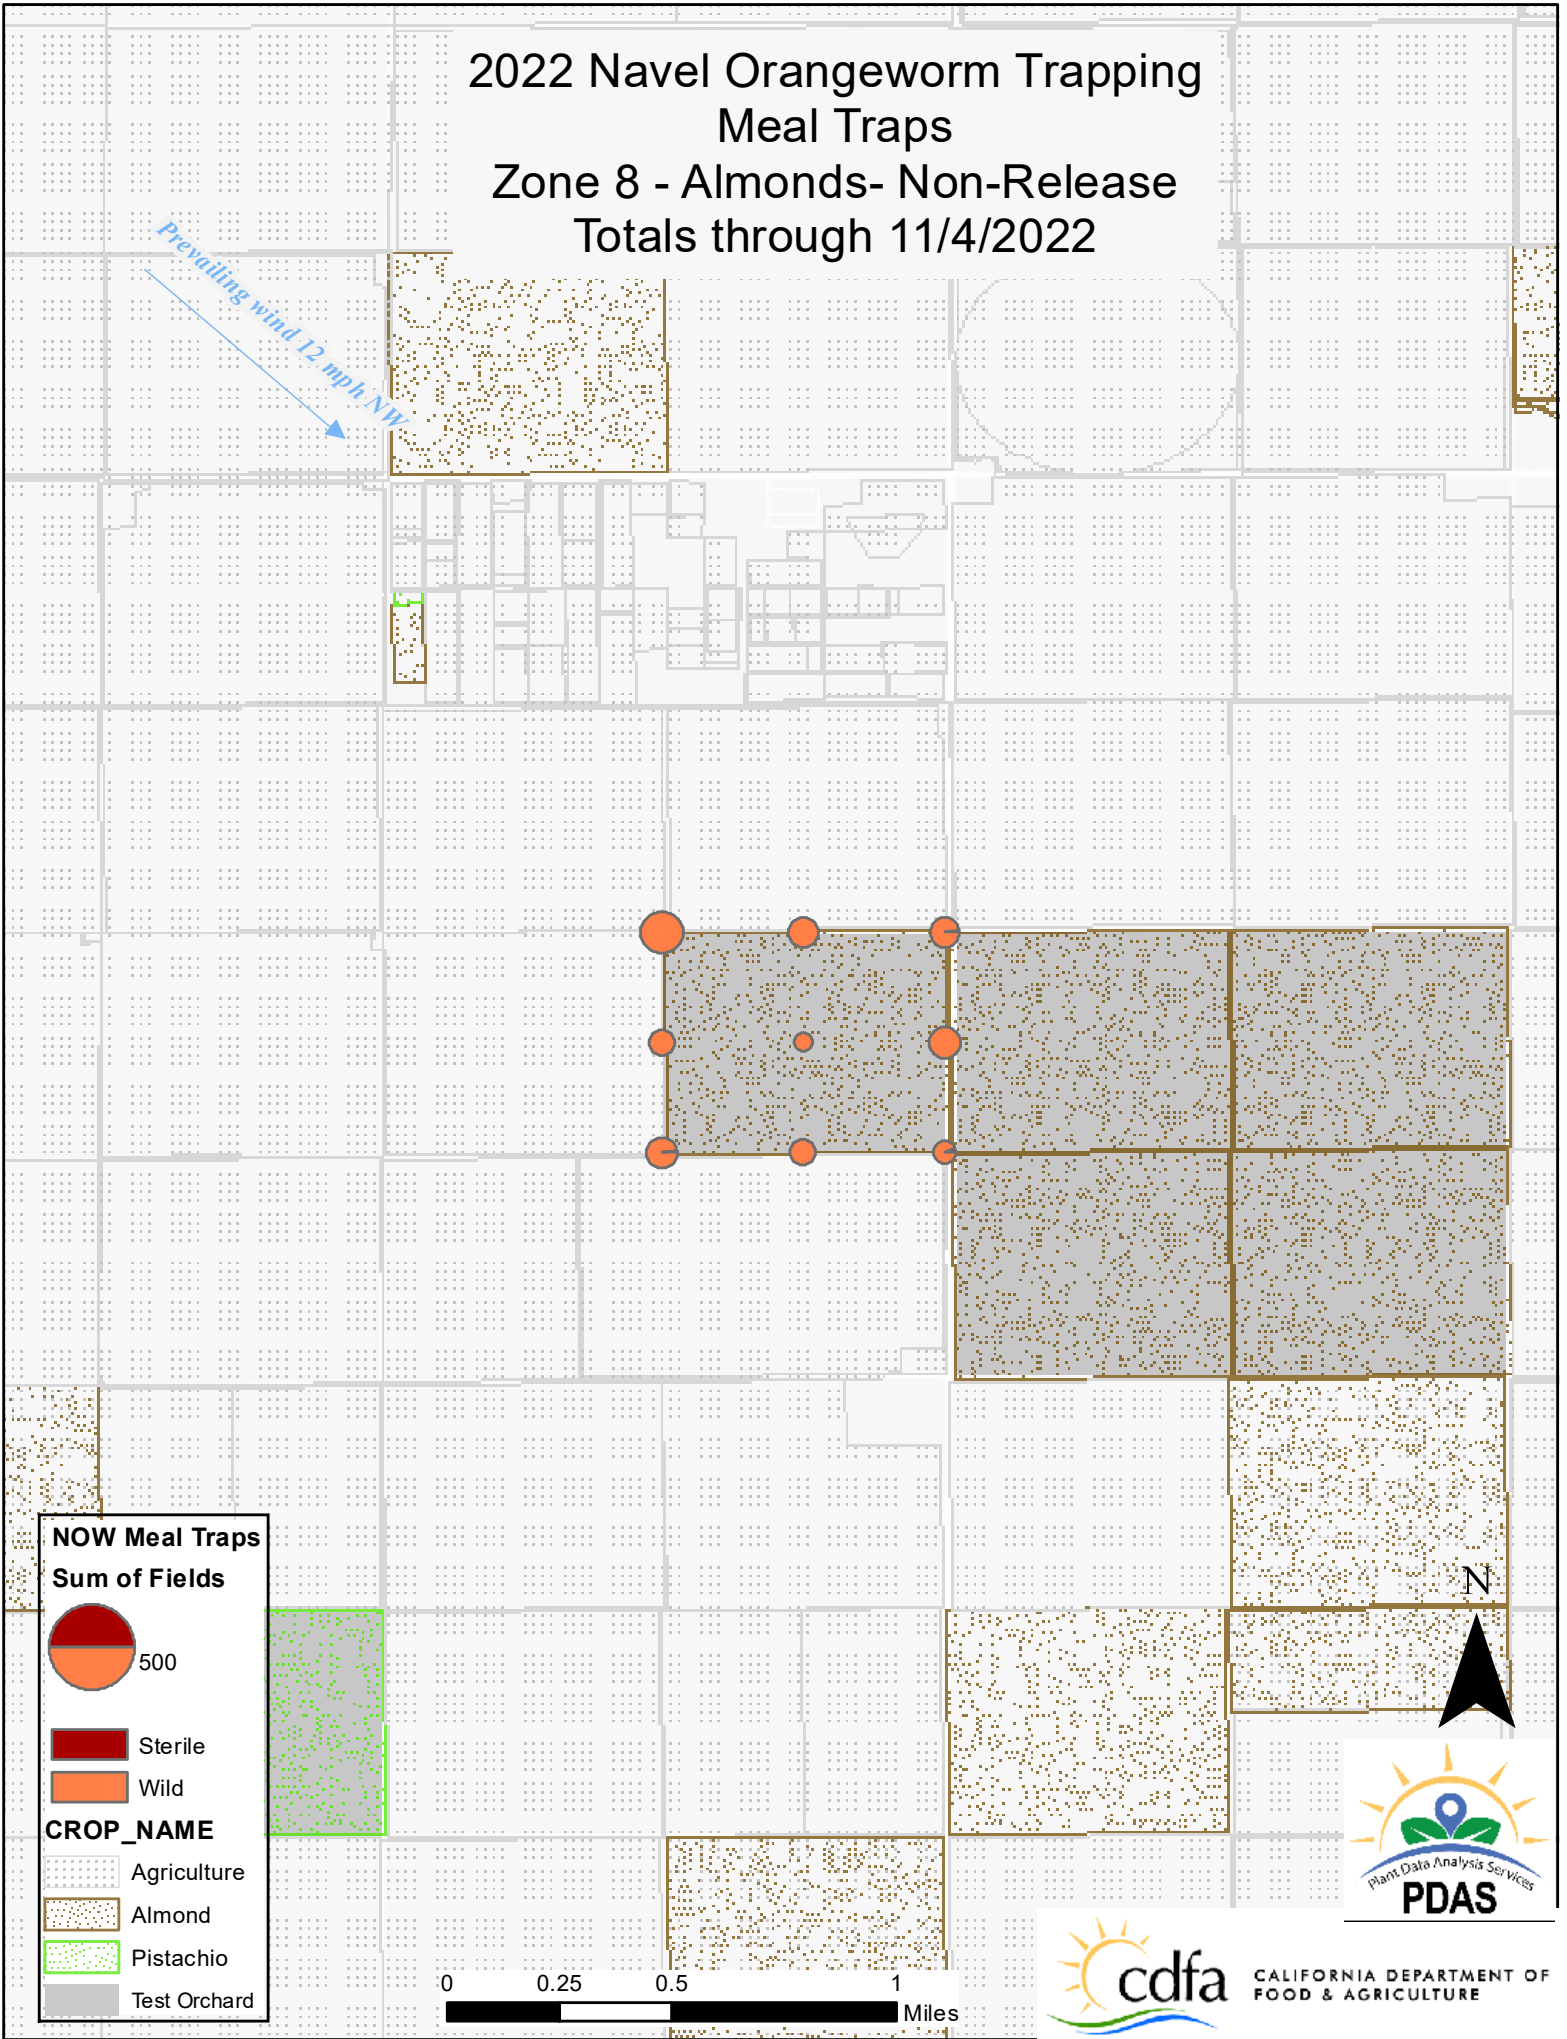

2022 Navel Orangeworm Trapping Meal Traps Zone 7 - Almonds - SIT Release Totals through 11/4/2022

Prevailing wind 12 mph NW

**NOW Meal Traps
Sum of Fields**

- Sterile
- Wild

- CROP_NAME**
- Agriculture
 - Almond
 - Pistachio
 - Test Orchard

2022 Navel Orangeworm Trapping Meal Traps Zone 8 - Almonds- Non-Release Totals through 11/4/2022

Prevailing wind 12 mph NW

NOW Meal Traps
Sum of Fields

500

Sterile
 Wild

CROP_NAME

Agriculture
 Almond
 Pistachio
 Test Orchard