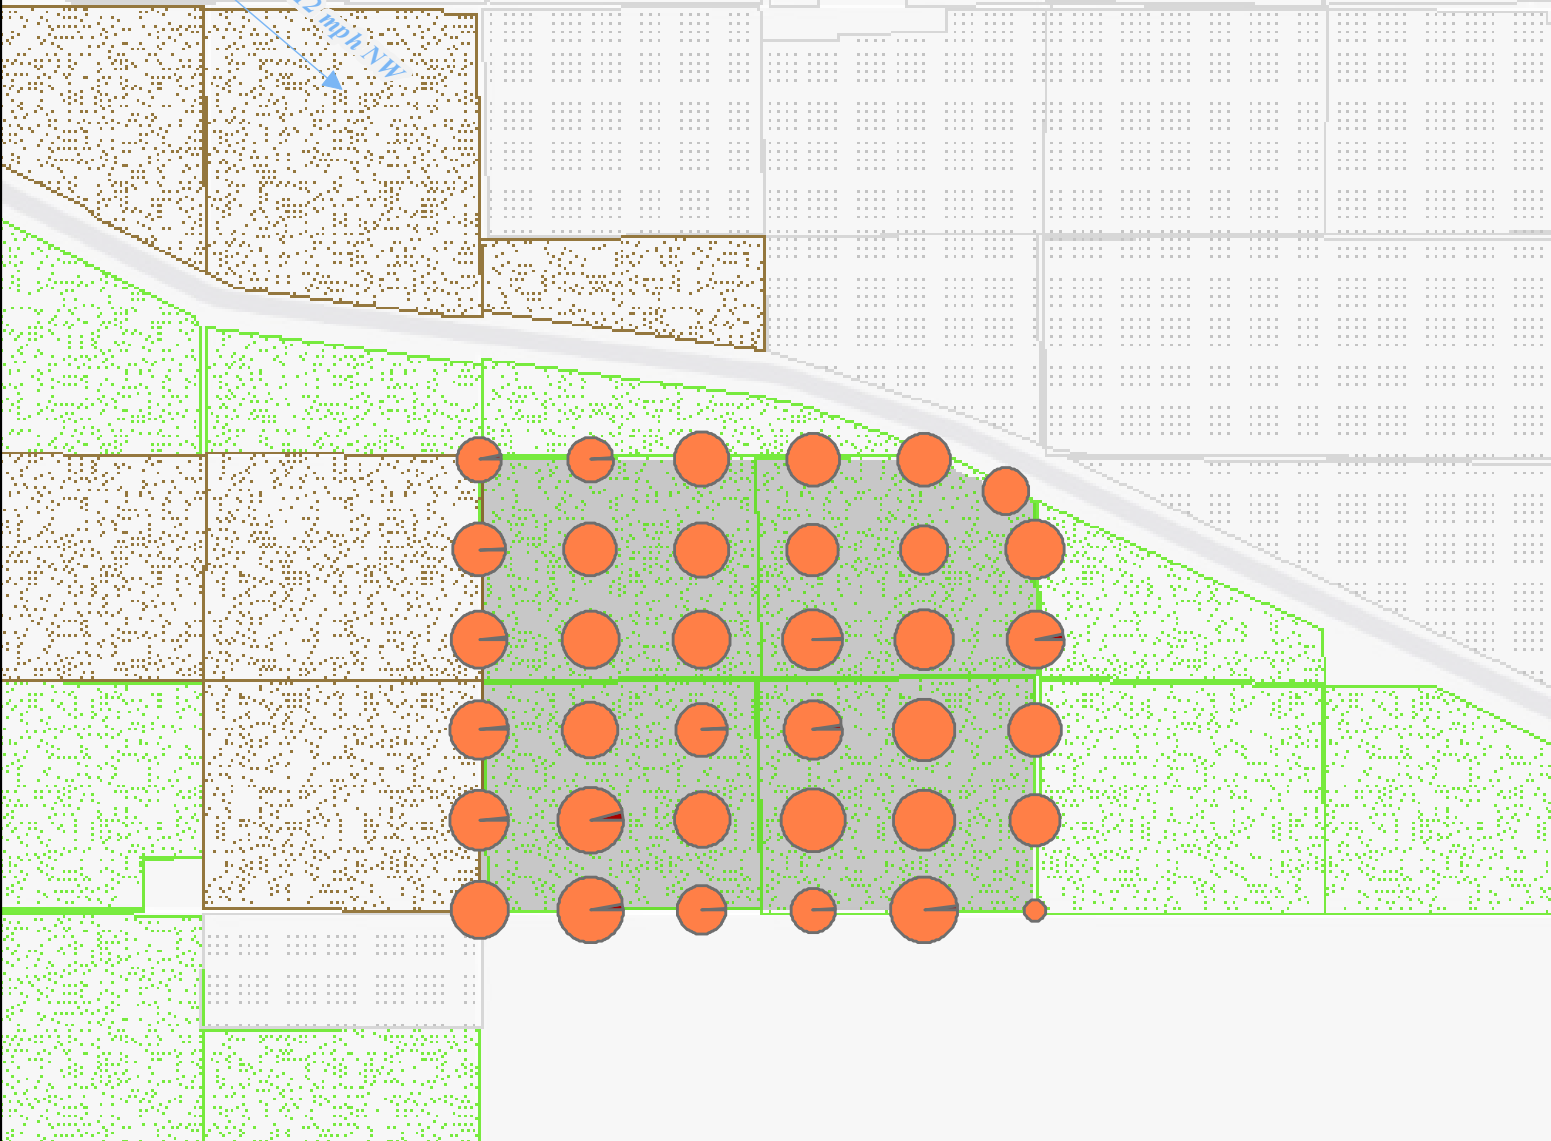

N

CALIFORNIA DEPARTMENT OF
FOOD & AGRICULTURE

2022 Navel Orangeworm Trapping Meal Traps Zone 3 - Almond - SIT Release Totals through 11/4/2022

Prevailing wind 12 mph NW

NOW Meal Traps
Sum of Fields

500

Sterile
 Wild

CROP_NAME

Agriculture
 Almond
 Test Orchard

0 0.25 0.5 1 Miles

2022 Navel Orangeworm Trapping Meal Traps Zone 4 - Almond - Non-Release Totals through 11/4/2022

Prevailing wind 12 mph NW

NOW Meal Traps
Sum of Fields

-  Sterile
-  Wild

- CROP_NAME**
-  Agriculture
 -  Almond
 -  Pistachio
 -  Test Orchard

2022 Navel Orangeworm Trapping Meal Traps Zone 5 - Pistachio - SIT Release Totals through 11/4/2022

Prevailing wind 12 mph NW

NOW Meal Traps
Sum of Fields

500

CROP_NAME

- Agriculture
- Almond
- Pistachio
- Test Orchard

2022 Navel Orangeworm Trapping Meal Traps Zone 6 - Pistachio - Non-Release Totals through 11/4/2022

Prevailing wind 12 mph NW