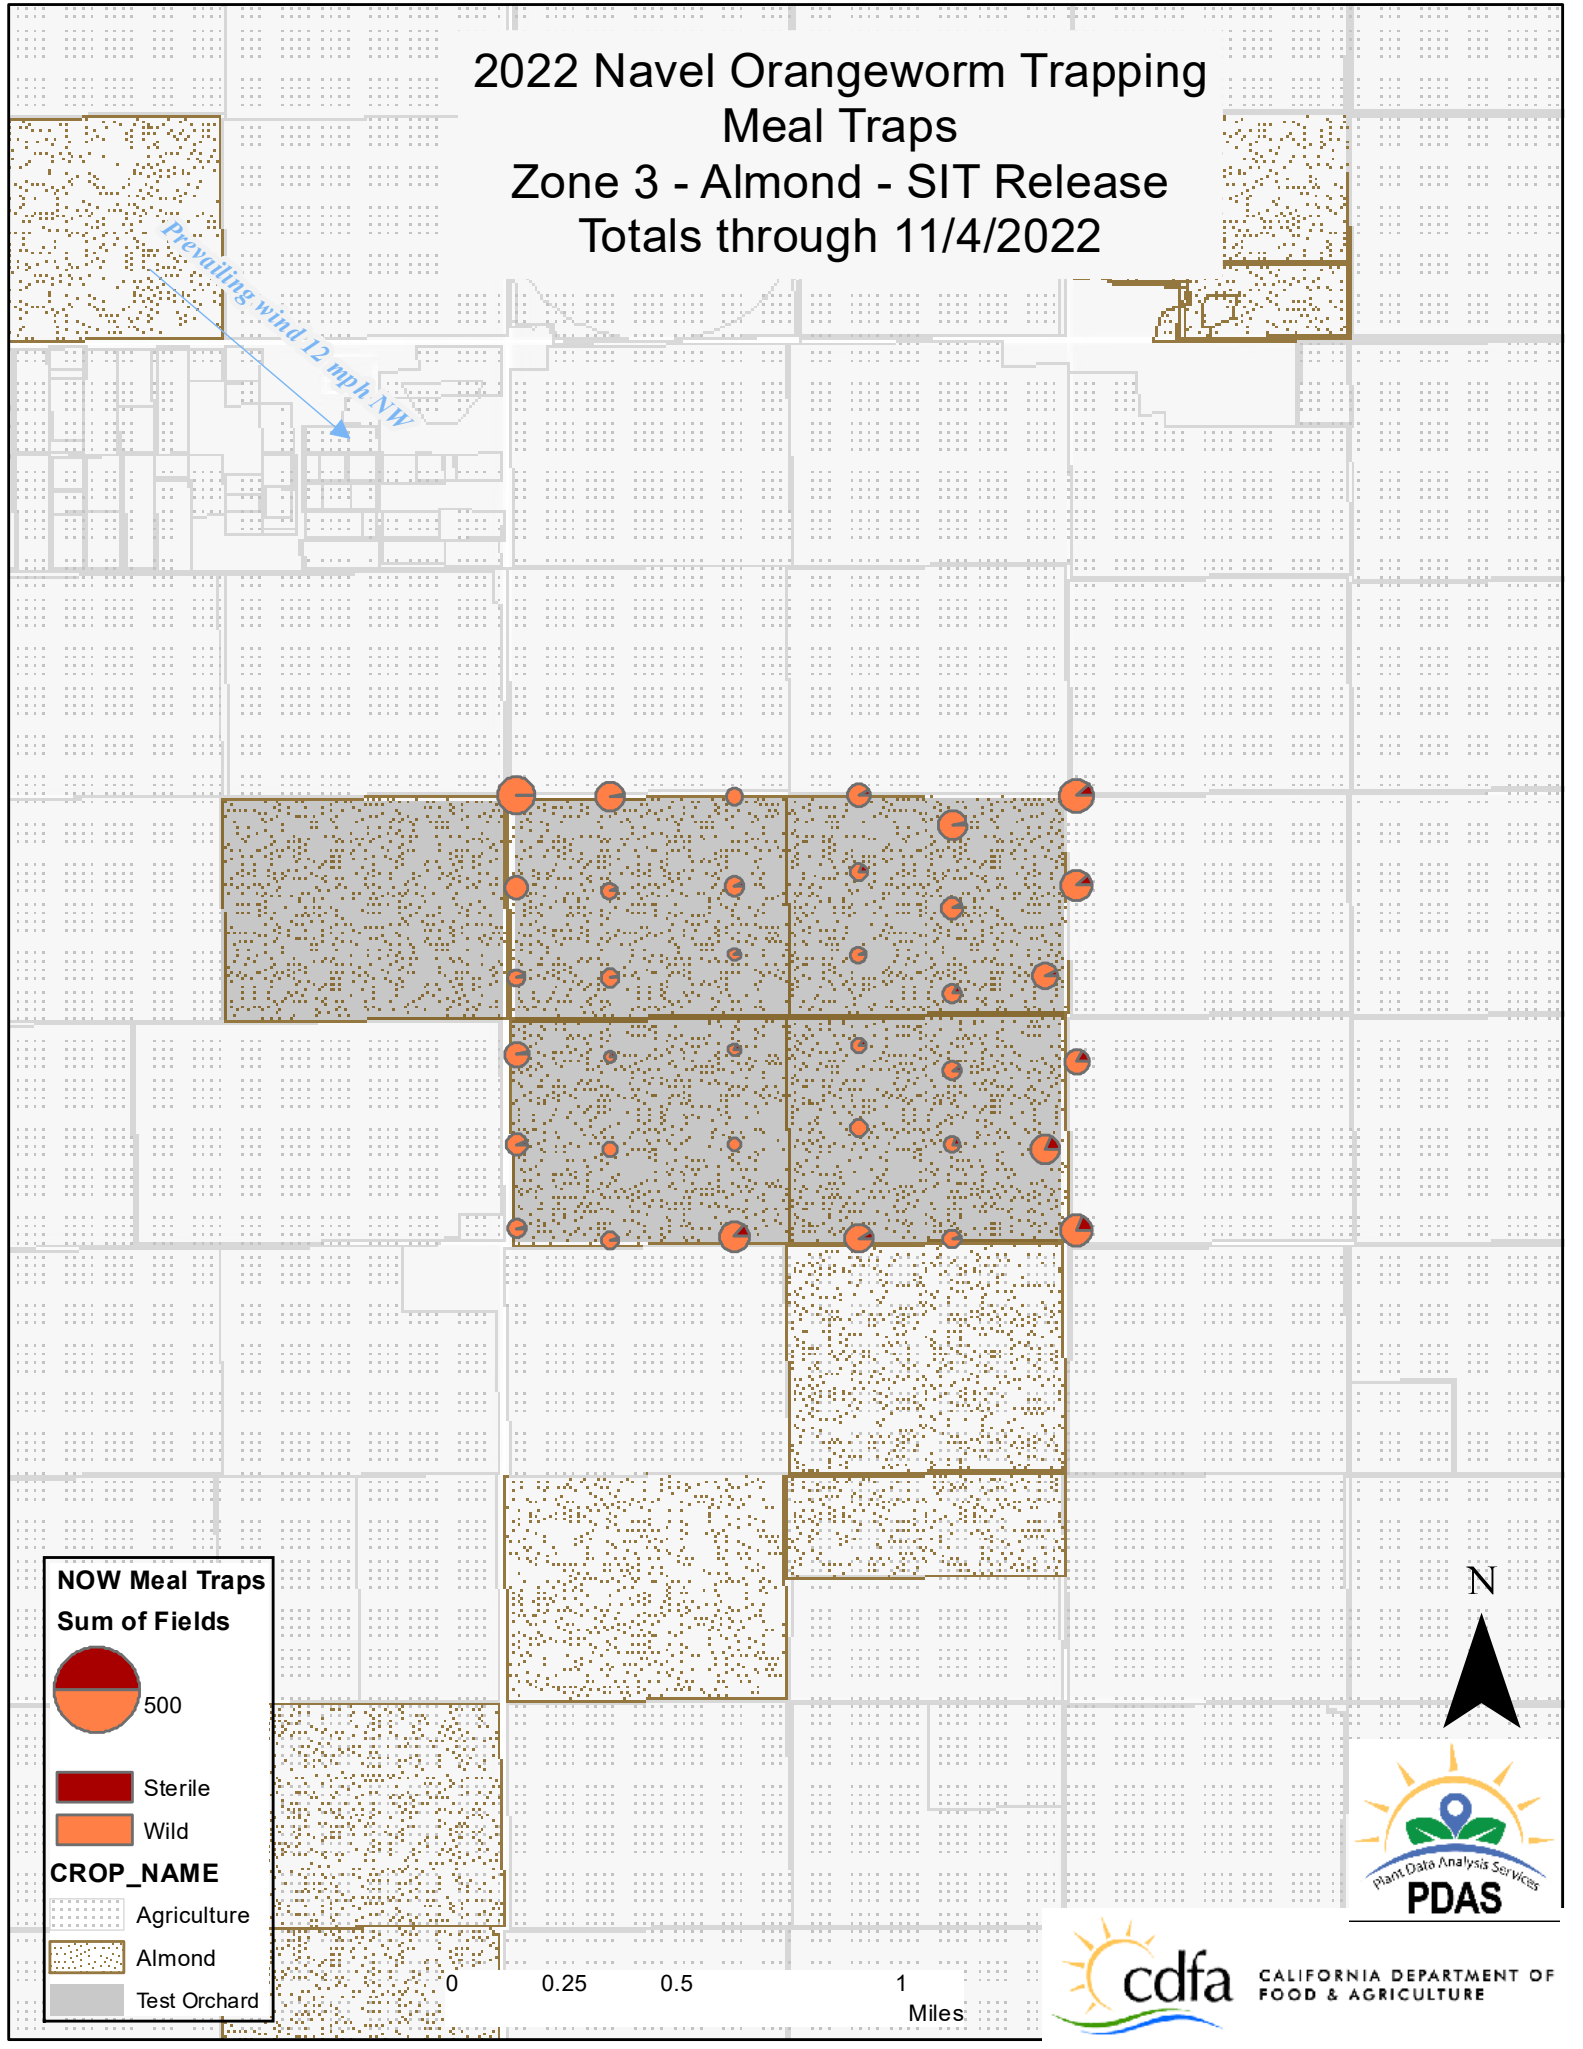

500

Sterile

Wild

CROP_NAME

Agriculture

Pistachio

Test Orchard

0 0.25 0.5 1 Miles

N

CALIFORNIA DEPARTMENT OF
FOOD & AGRICULTURE

2022 Navel Orangeworm Trapping Meal Traps Zone 3 - Almond - SIT Release Totals through 11/4/2022

Prevailing wind 12 mph NW

NOW Meal Traps
Sum of Fields

500

Sterile
 Wild

CROP_NAME

Agriculture
 Almond
 Test Orchard

0 0.25 0.5 1 Miles

2022 Navel Orangeworm Trapping Meal Traps Zone 4 - Almond - Non-Release Totals through 11/4/2022

Prevailing wind 12 mph NW

NOW Meal Traps
Sum of Fields