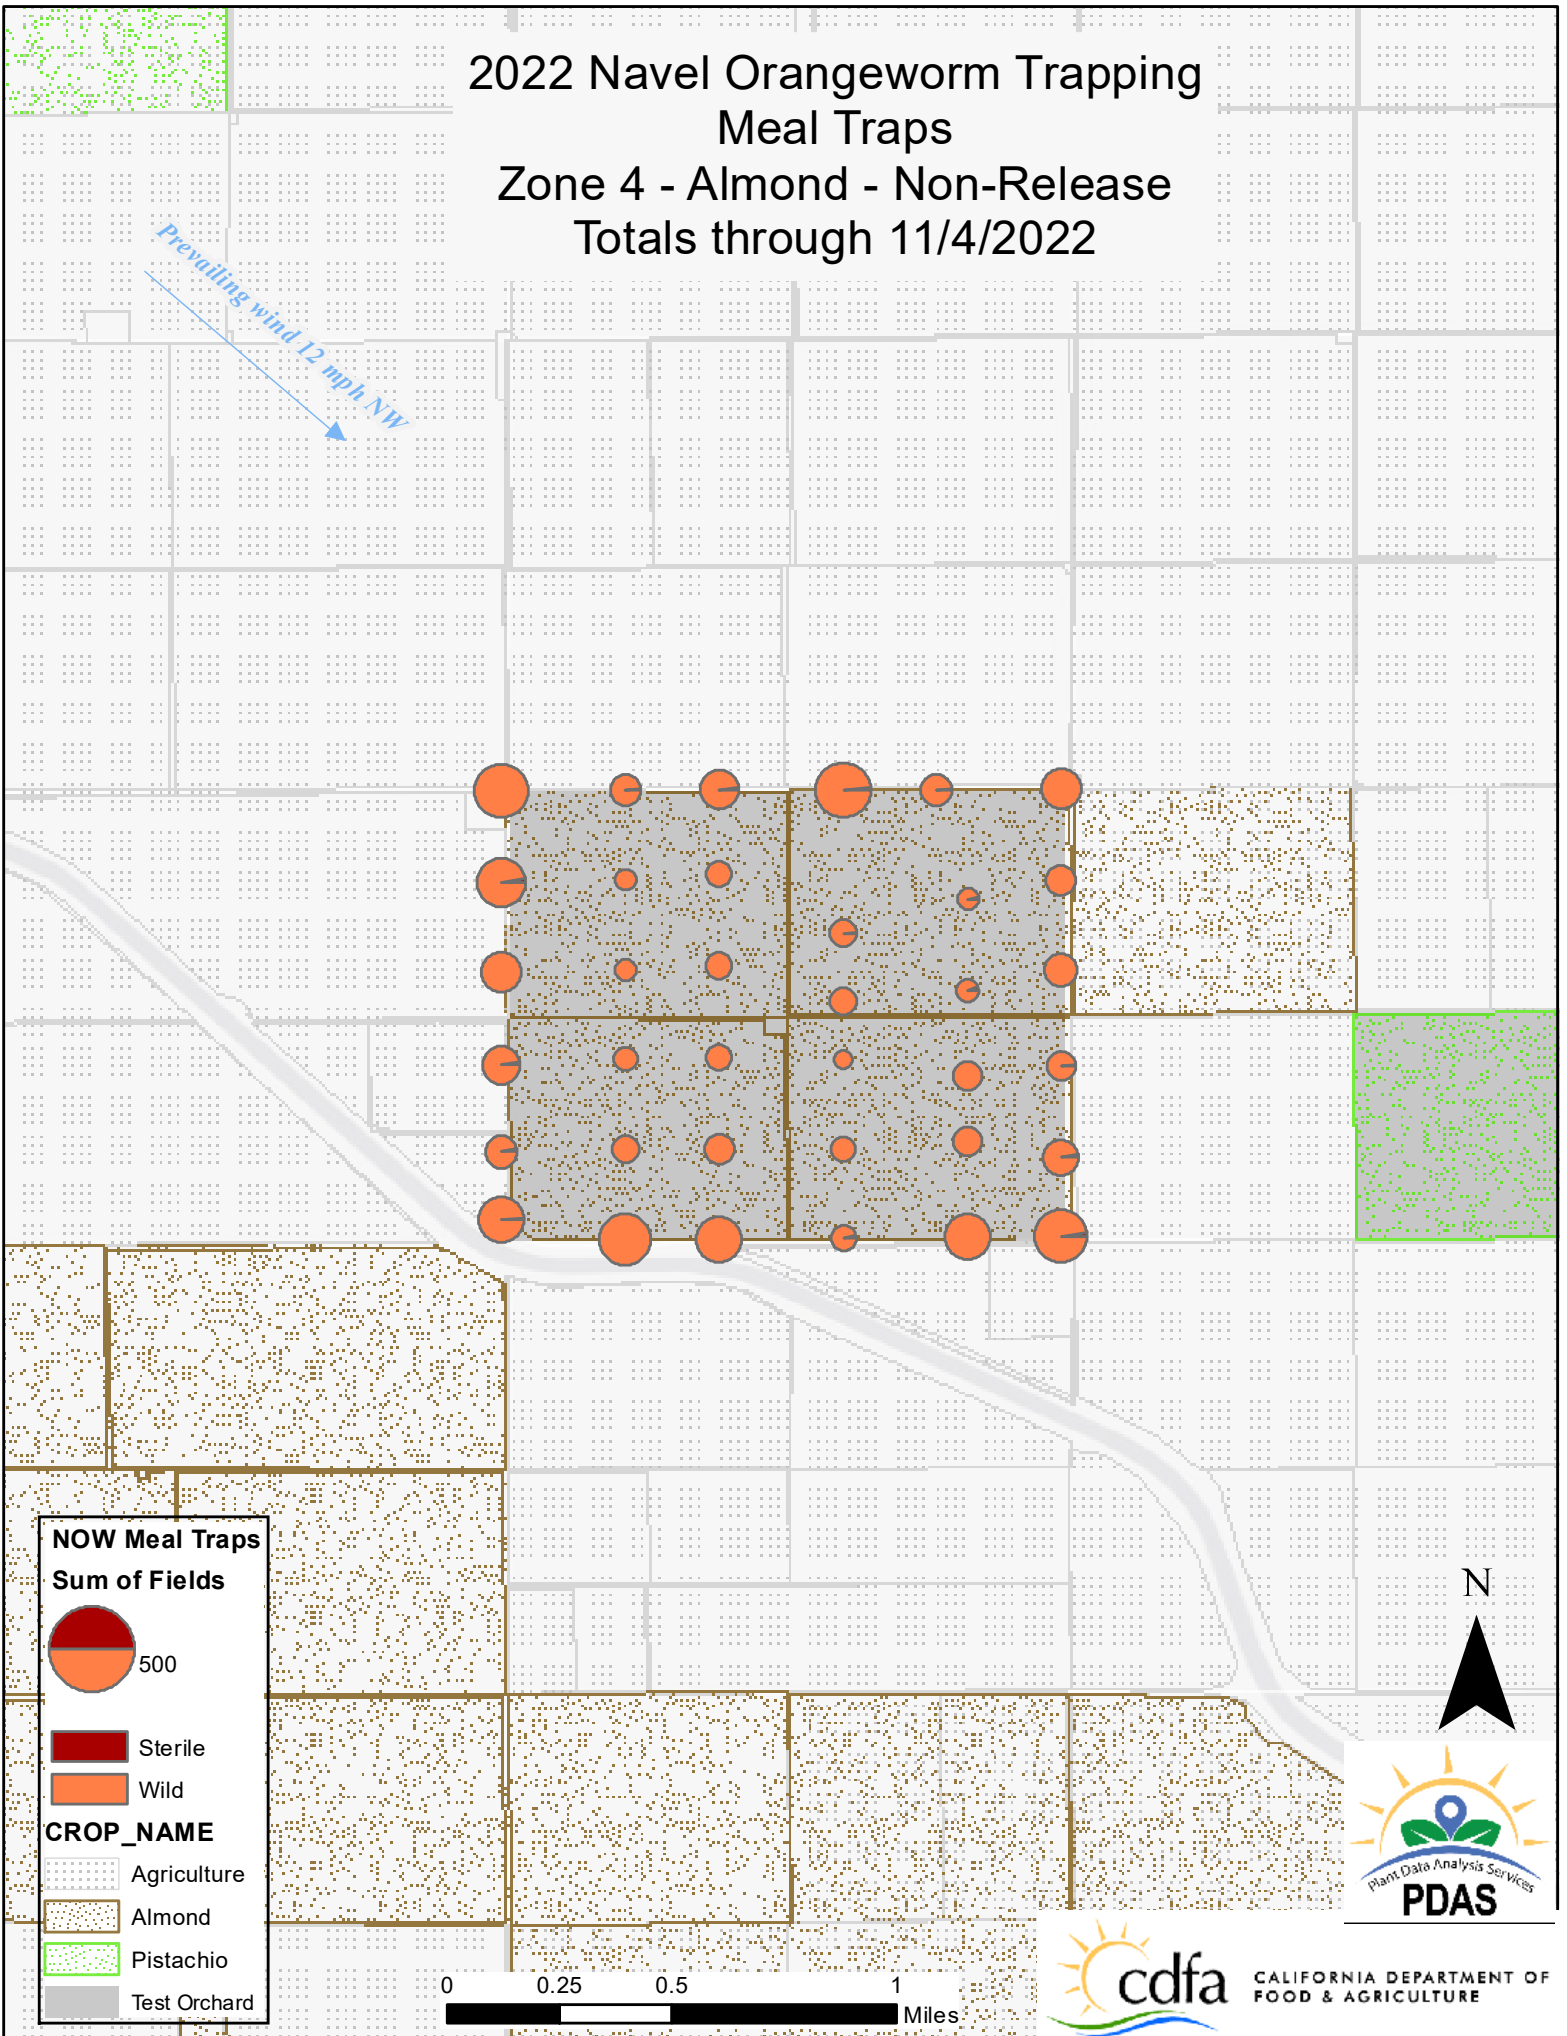

N

CALIFORNIA DEPARTMENT OF
FOOD & AGRICULTURE

2022 Navel Orangeworm Trapping Meal Traps Zone 3 - Almond - SIT Release Totals through 11/4/2022

Prevailing wind 12 mph NW

NOW Meal Traps
Sum of Fields

500

Sterile
 Wild

CROP_NAME

Agriculture
 Almond
 Test Orchard

0 0.25 0.5 1 Miles

2022 Navel Orangeworm Trapping Meal Traps Zone 4 - Almond - Non-Release Totals through 11/4/2022

Prevailing wind 12 mph NW

NOW Meal Traps
Sum of Fields

-  Sterile
-  Wild

- CROP_NAME**
-  Agriculture
 -  Almond
 -  Pistachio
 -  Test Orchard

2022 Navel Orangeworm Trapping Meal Traps Zone 5 - Pistachio - SIT Release Totals through 11/4/2022

Prevailing wind 12 mph NW

NOW Meal Traps
Sum of Fields

500

CROP_NAME

- Agriculture
- Almond
- Pistachio
- Test Orchard

2022 Navel Orangeworm Trapping Meal Traps Zone 6 - Pistachio - Non-Release Totals through 11/4/2022

Prevailing wind 12 mph NW