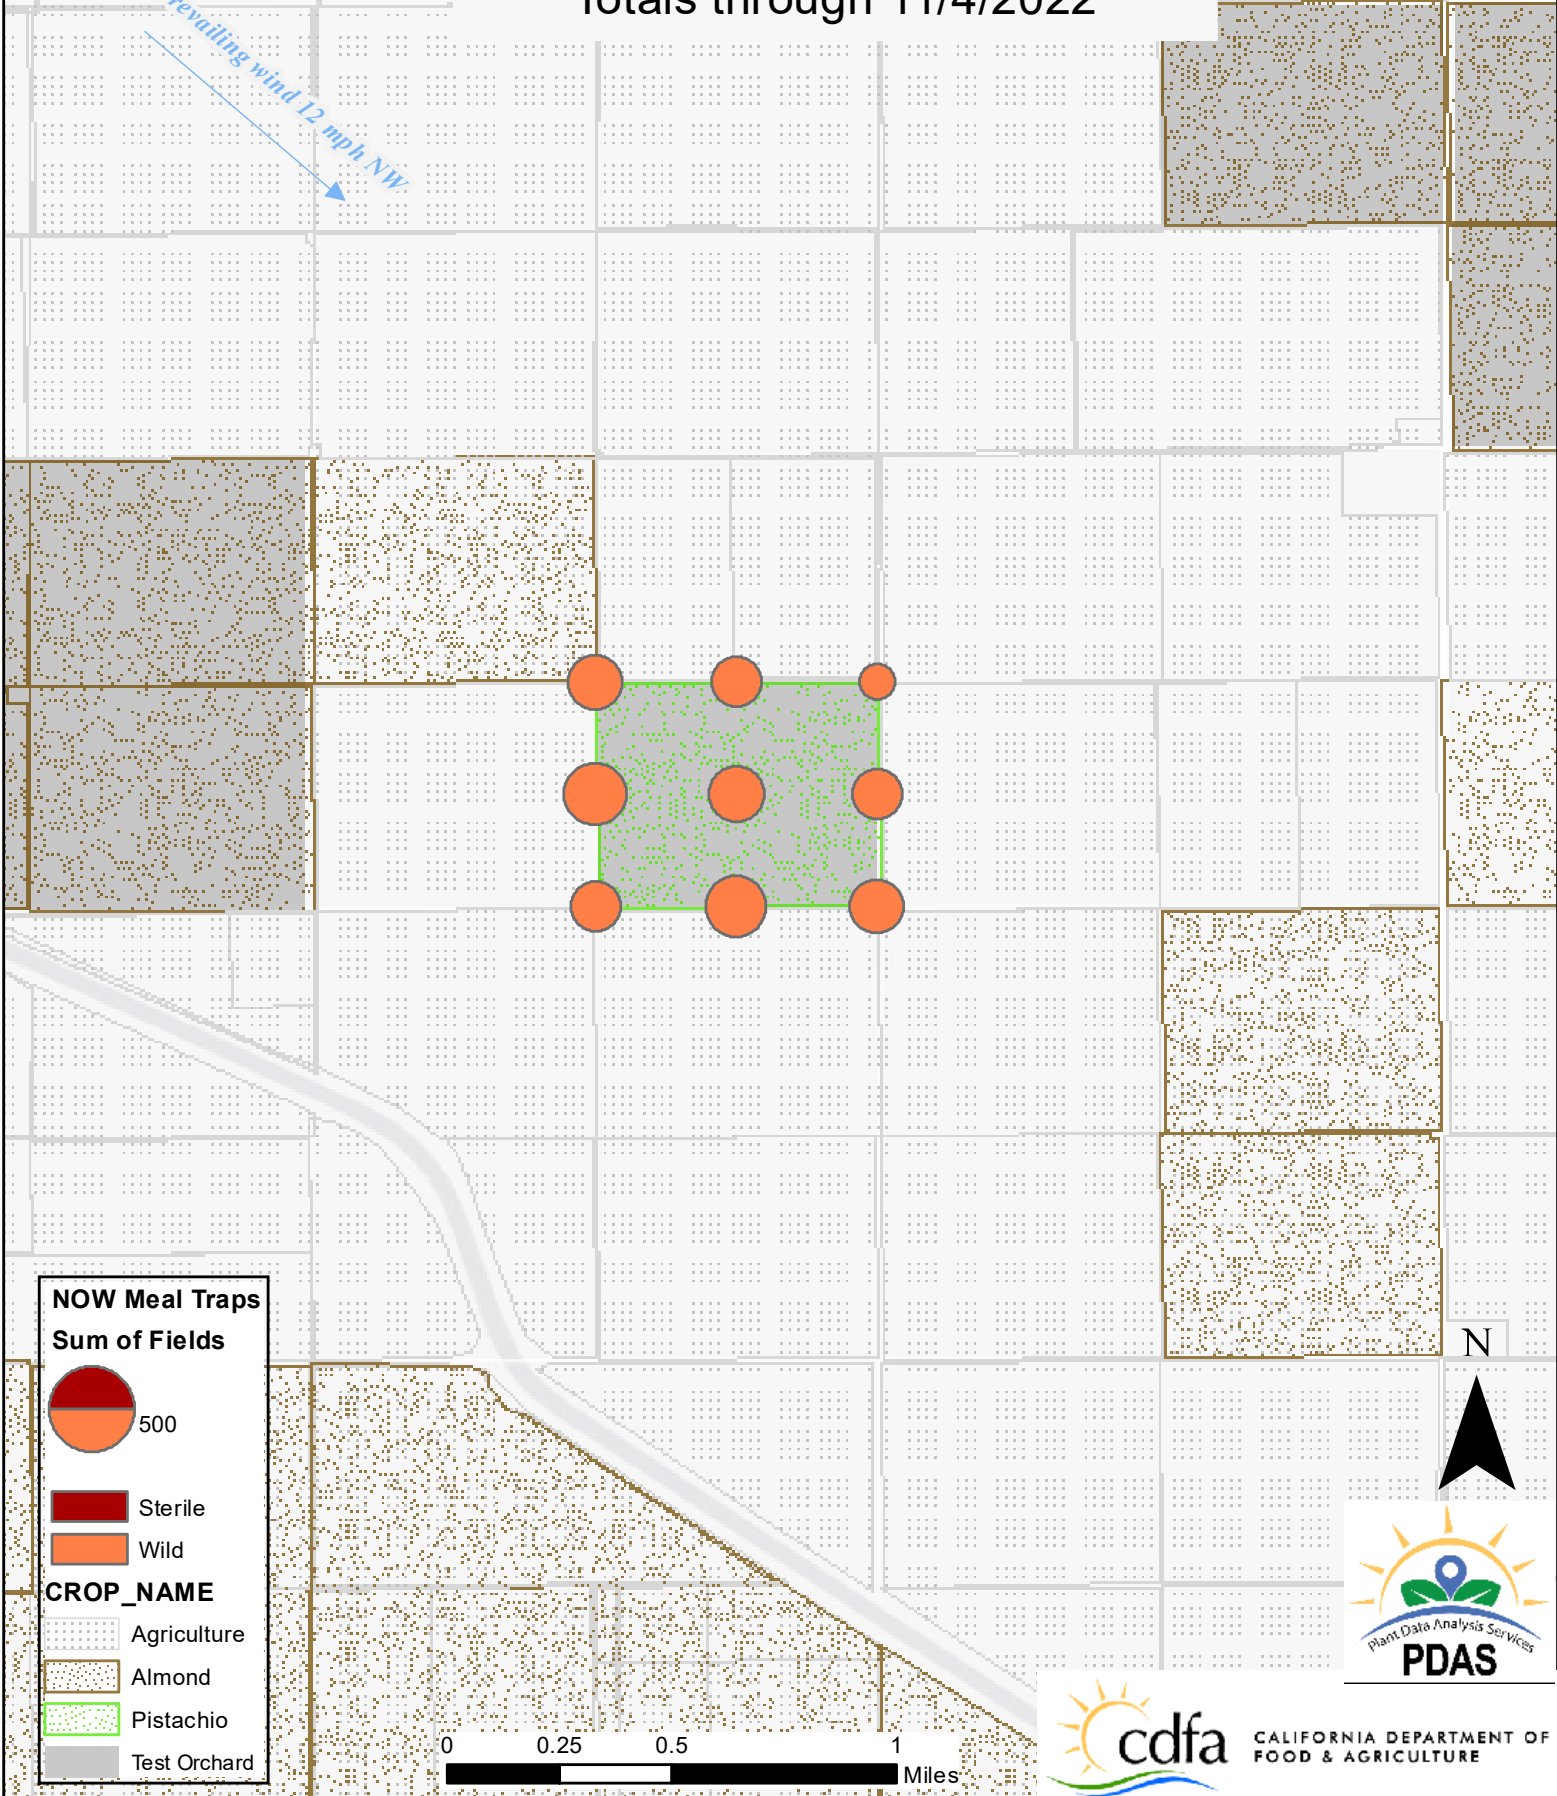

-  Sterile
-  Wild

- CROP_NAME**
-  Agriculture
 -  Almond
 -  Pistachio
 -  Test Orchard

2022 Navel Orangeworm Trapping Meal Traps Zone 5 - Pistachio - SIT Release Totals through 11/4/2022

Prevailing wind 12 mph NW

NOW Meal Traps
Sum of Fields

500

CROP_NAME

- Agriculture
- Almond
- Pistachio
- Test Orchard

2022 Navel Orangeworm Trapping Meal Traps Zone 6 - Pistachio - Non-Release Totals through 11/4/2022

Prevailing wind 12 mph NW

NOW Meal Traps
Sum of Fields

500

Sterile
 Wild

CROP_NAME

Agriculture
 Almond
 Pistachio
 Test Orchard

N

PDAS

cdfa CALIFORNIA DEPARTMENT OF FOOD & AGRICULTURE

2022 Navel Orangeworm Trapping Meal Traps Zone 7 - Almonds - SIT Release Totals through 11/4/2022

Prevailing wind 12 mph NW

**NOW Meal Traps
Sum of Fields**

- Sterile
- Wild

- CROP_NAME**
- Agriculture
 - Almond
 - Pistachio
 - Test Orchard