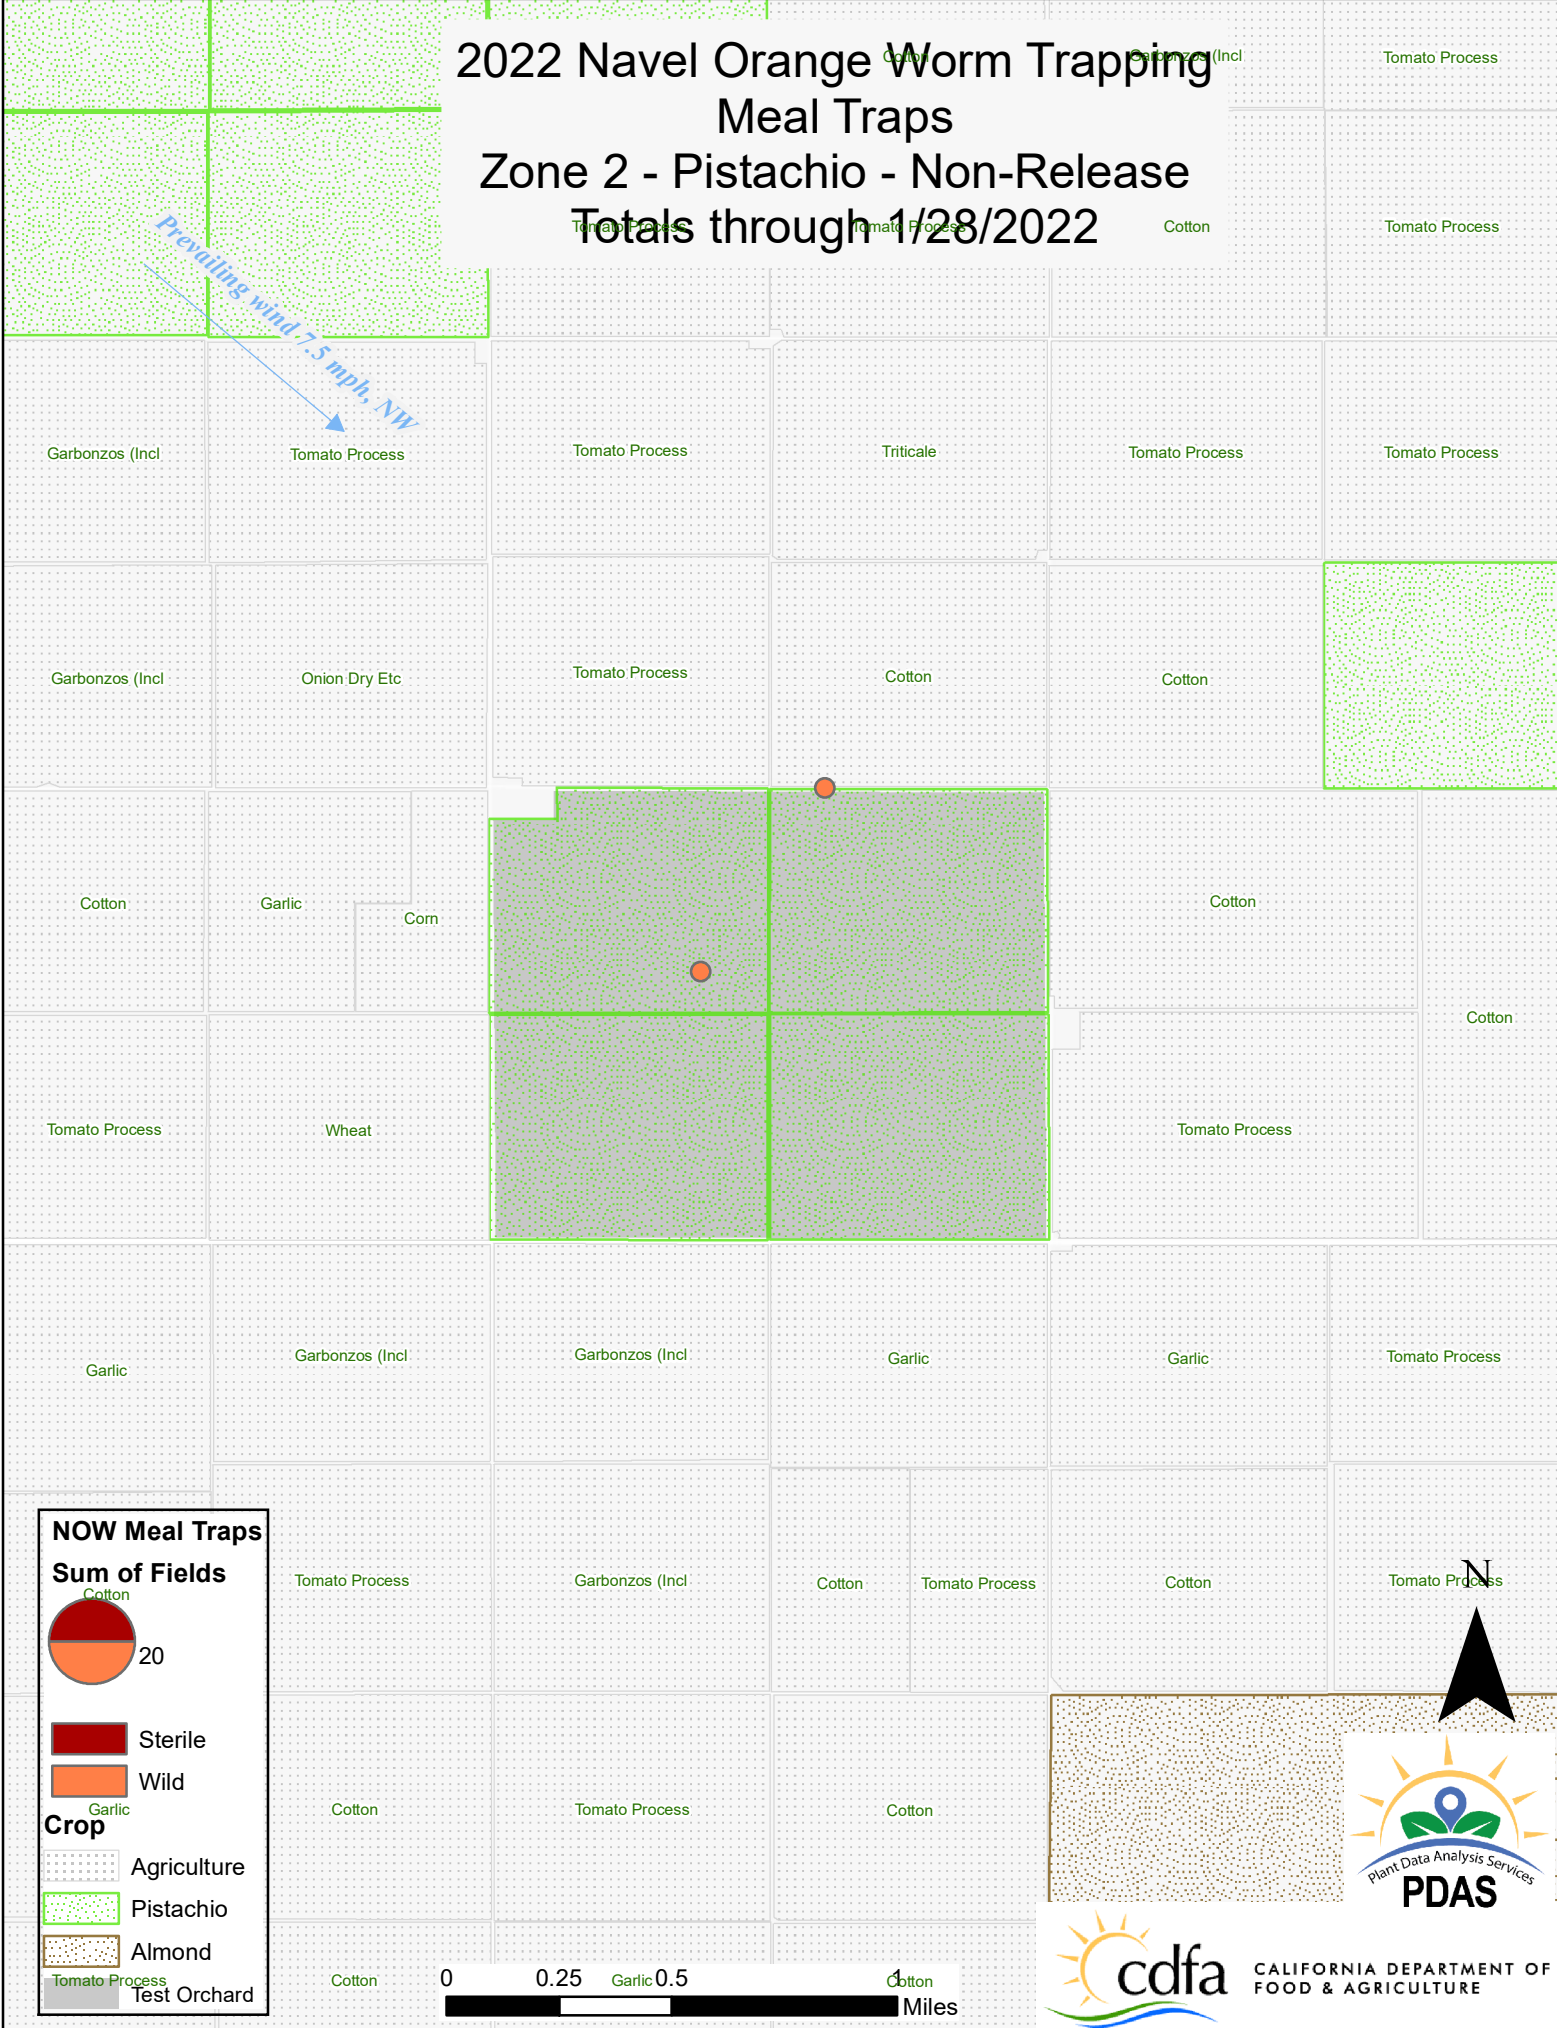

2022 Navel Orange Worm Trapping Meal Traps Zone 1 - Pistachio - SIT Release Totals through 1/28/2022

Prevailing wind 7.5 mph, NW

NOW Meal Traps
Sum of Fields

 20

 Sterile

 Wild

Crop

 Agriculture

 Pistachio

 Test Orchard

N

Plant Data Analysis Services
PDAS

2022 Navel Orange Worm Trapping Meal Traps Zone 2 - Pistachio - Non-Release Totals through 1/28/2022

Prevailing wind 7.5 mph, NW

NOW Meal Traps

Sum of Fields

- Sterile
- Wild

- #### Crop
- Agriculture
 - Pistachio
 - Almond
 - Test Orchard