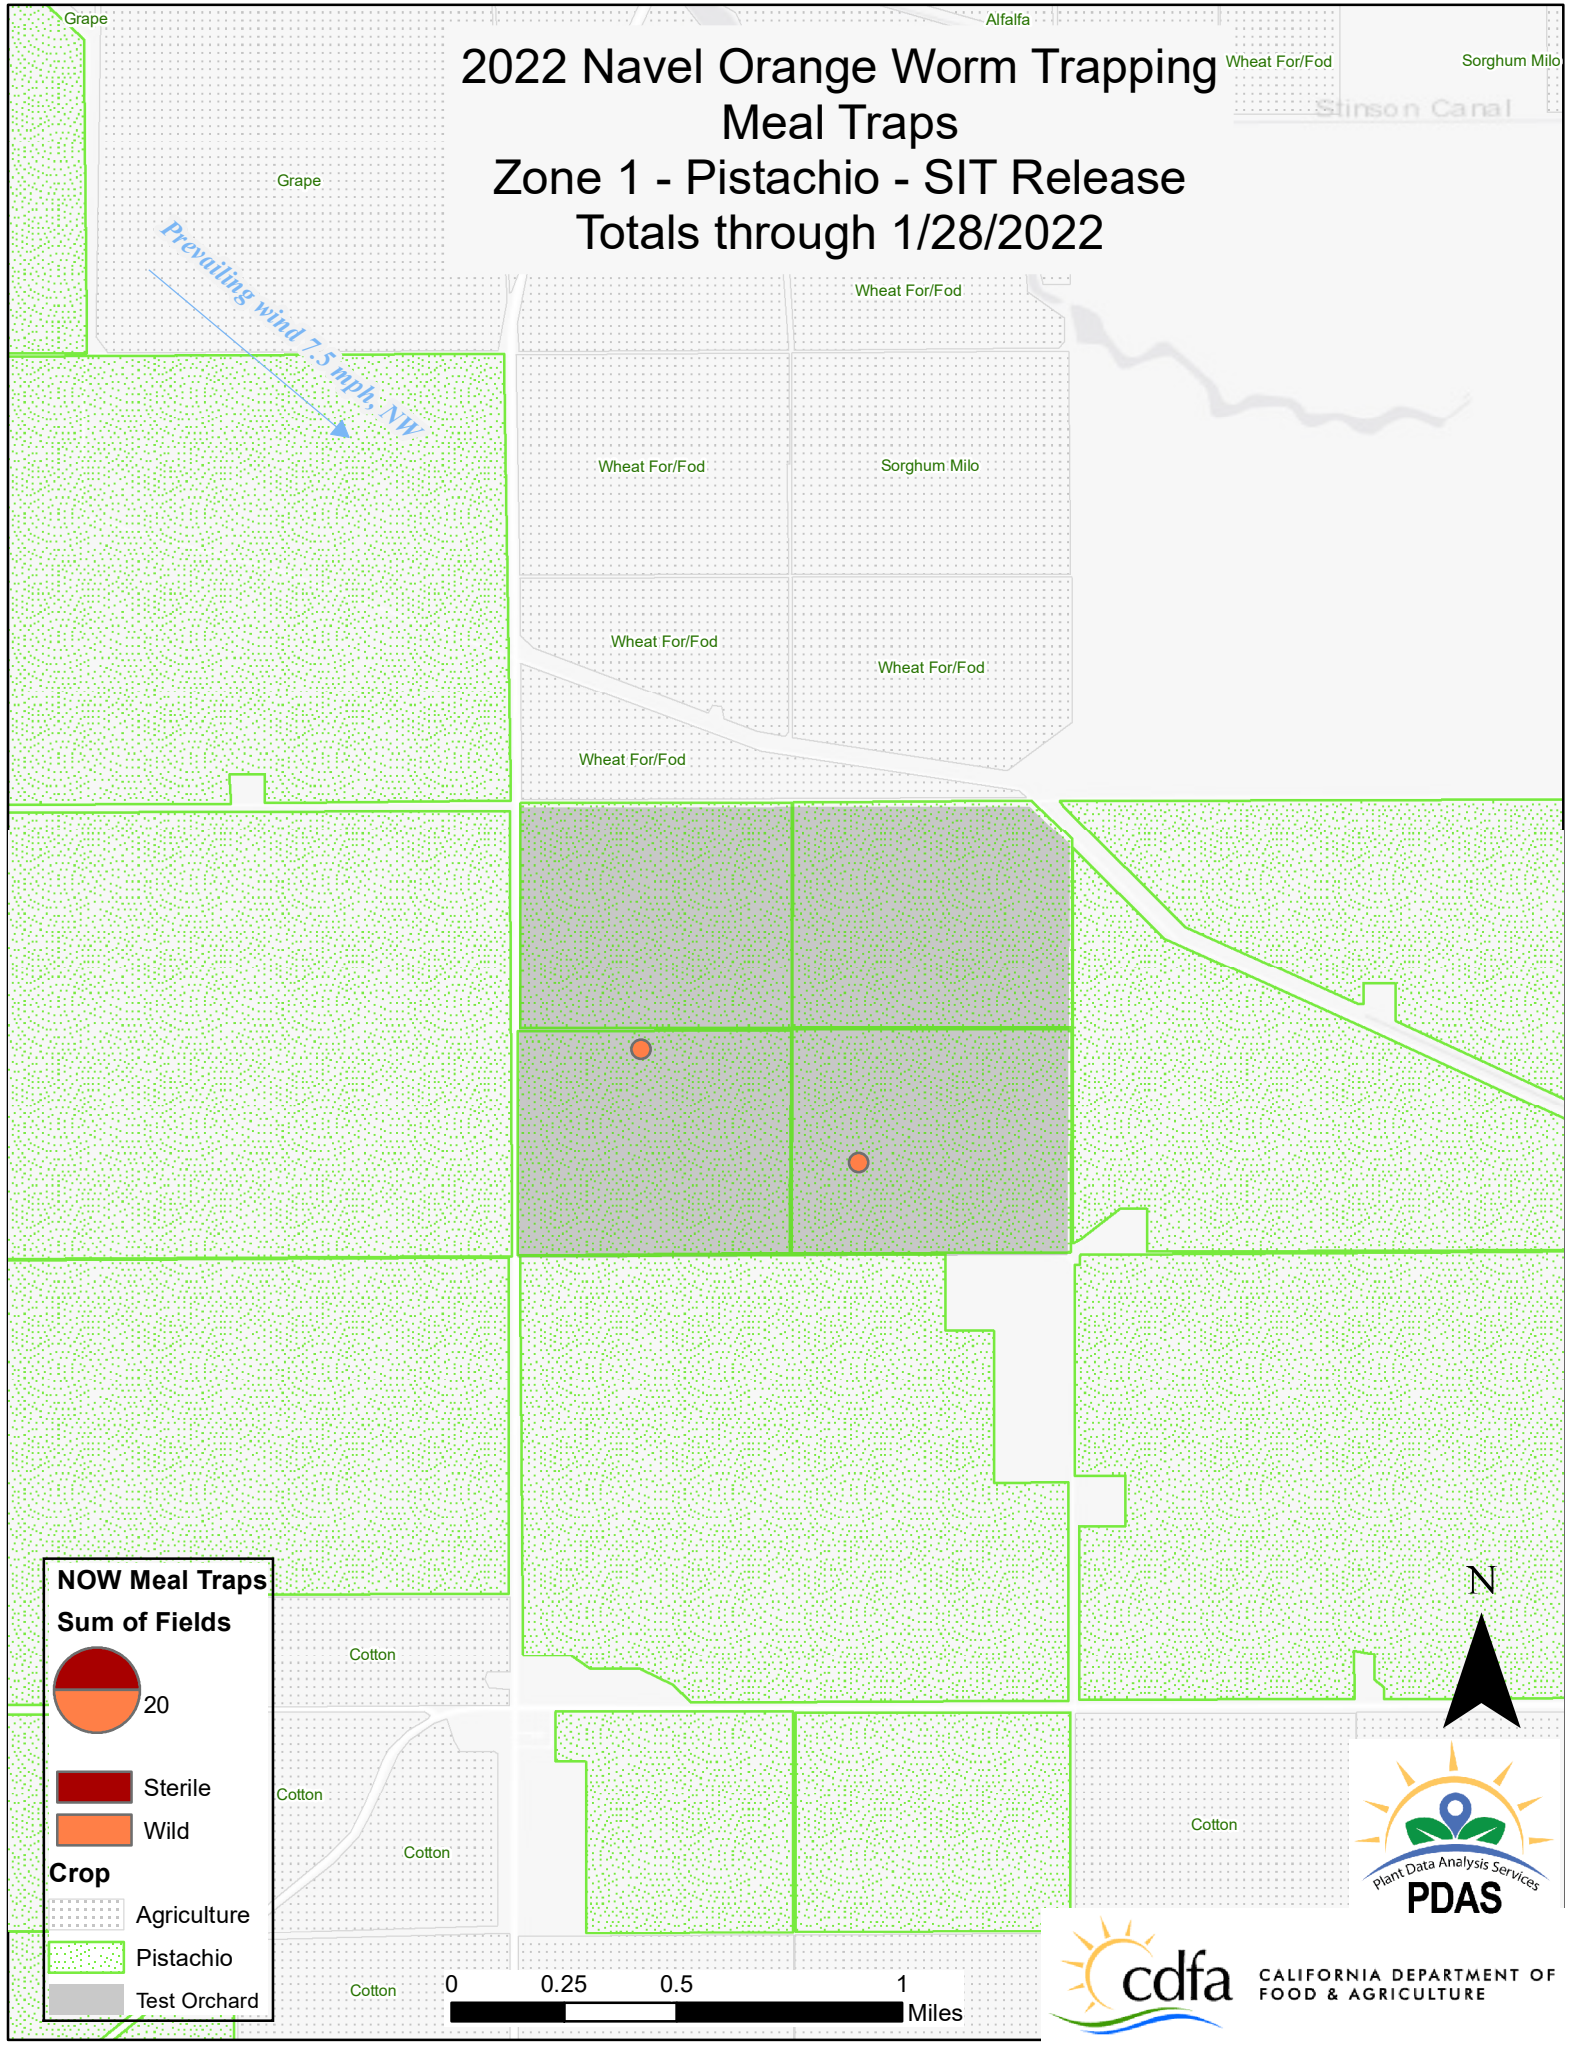

2022 Navel Orange Worm Trapping Meal Traps Zone 1 - Pistachio - SIT Release Totals through 1/28/2022

Prevailing wind 7.5 mph, NW

NOW Meal Traps
Sum of Fields

 20

 Sterile

 Wild

Crop

 Agriculture

 Pistachio

 Test Orchard

N

Plant Data Analysis Services
PDAS

2022 Navel Orange Worm Trapping Meal Traps Zone 2 - Pistachio - Non-Release Totals through 1/28/2022

Prevailing wind 7.5 mph, NW

NOW Meal Traps

Sum of Fields

- Sterile
- Wild

- #### Crop
- Agriculture
 - Pistachio
 - Almond
 - Test Orchard