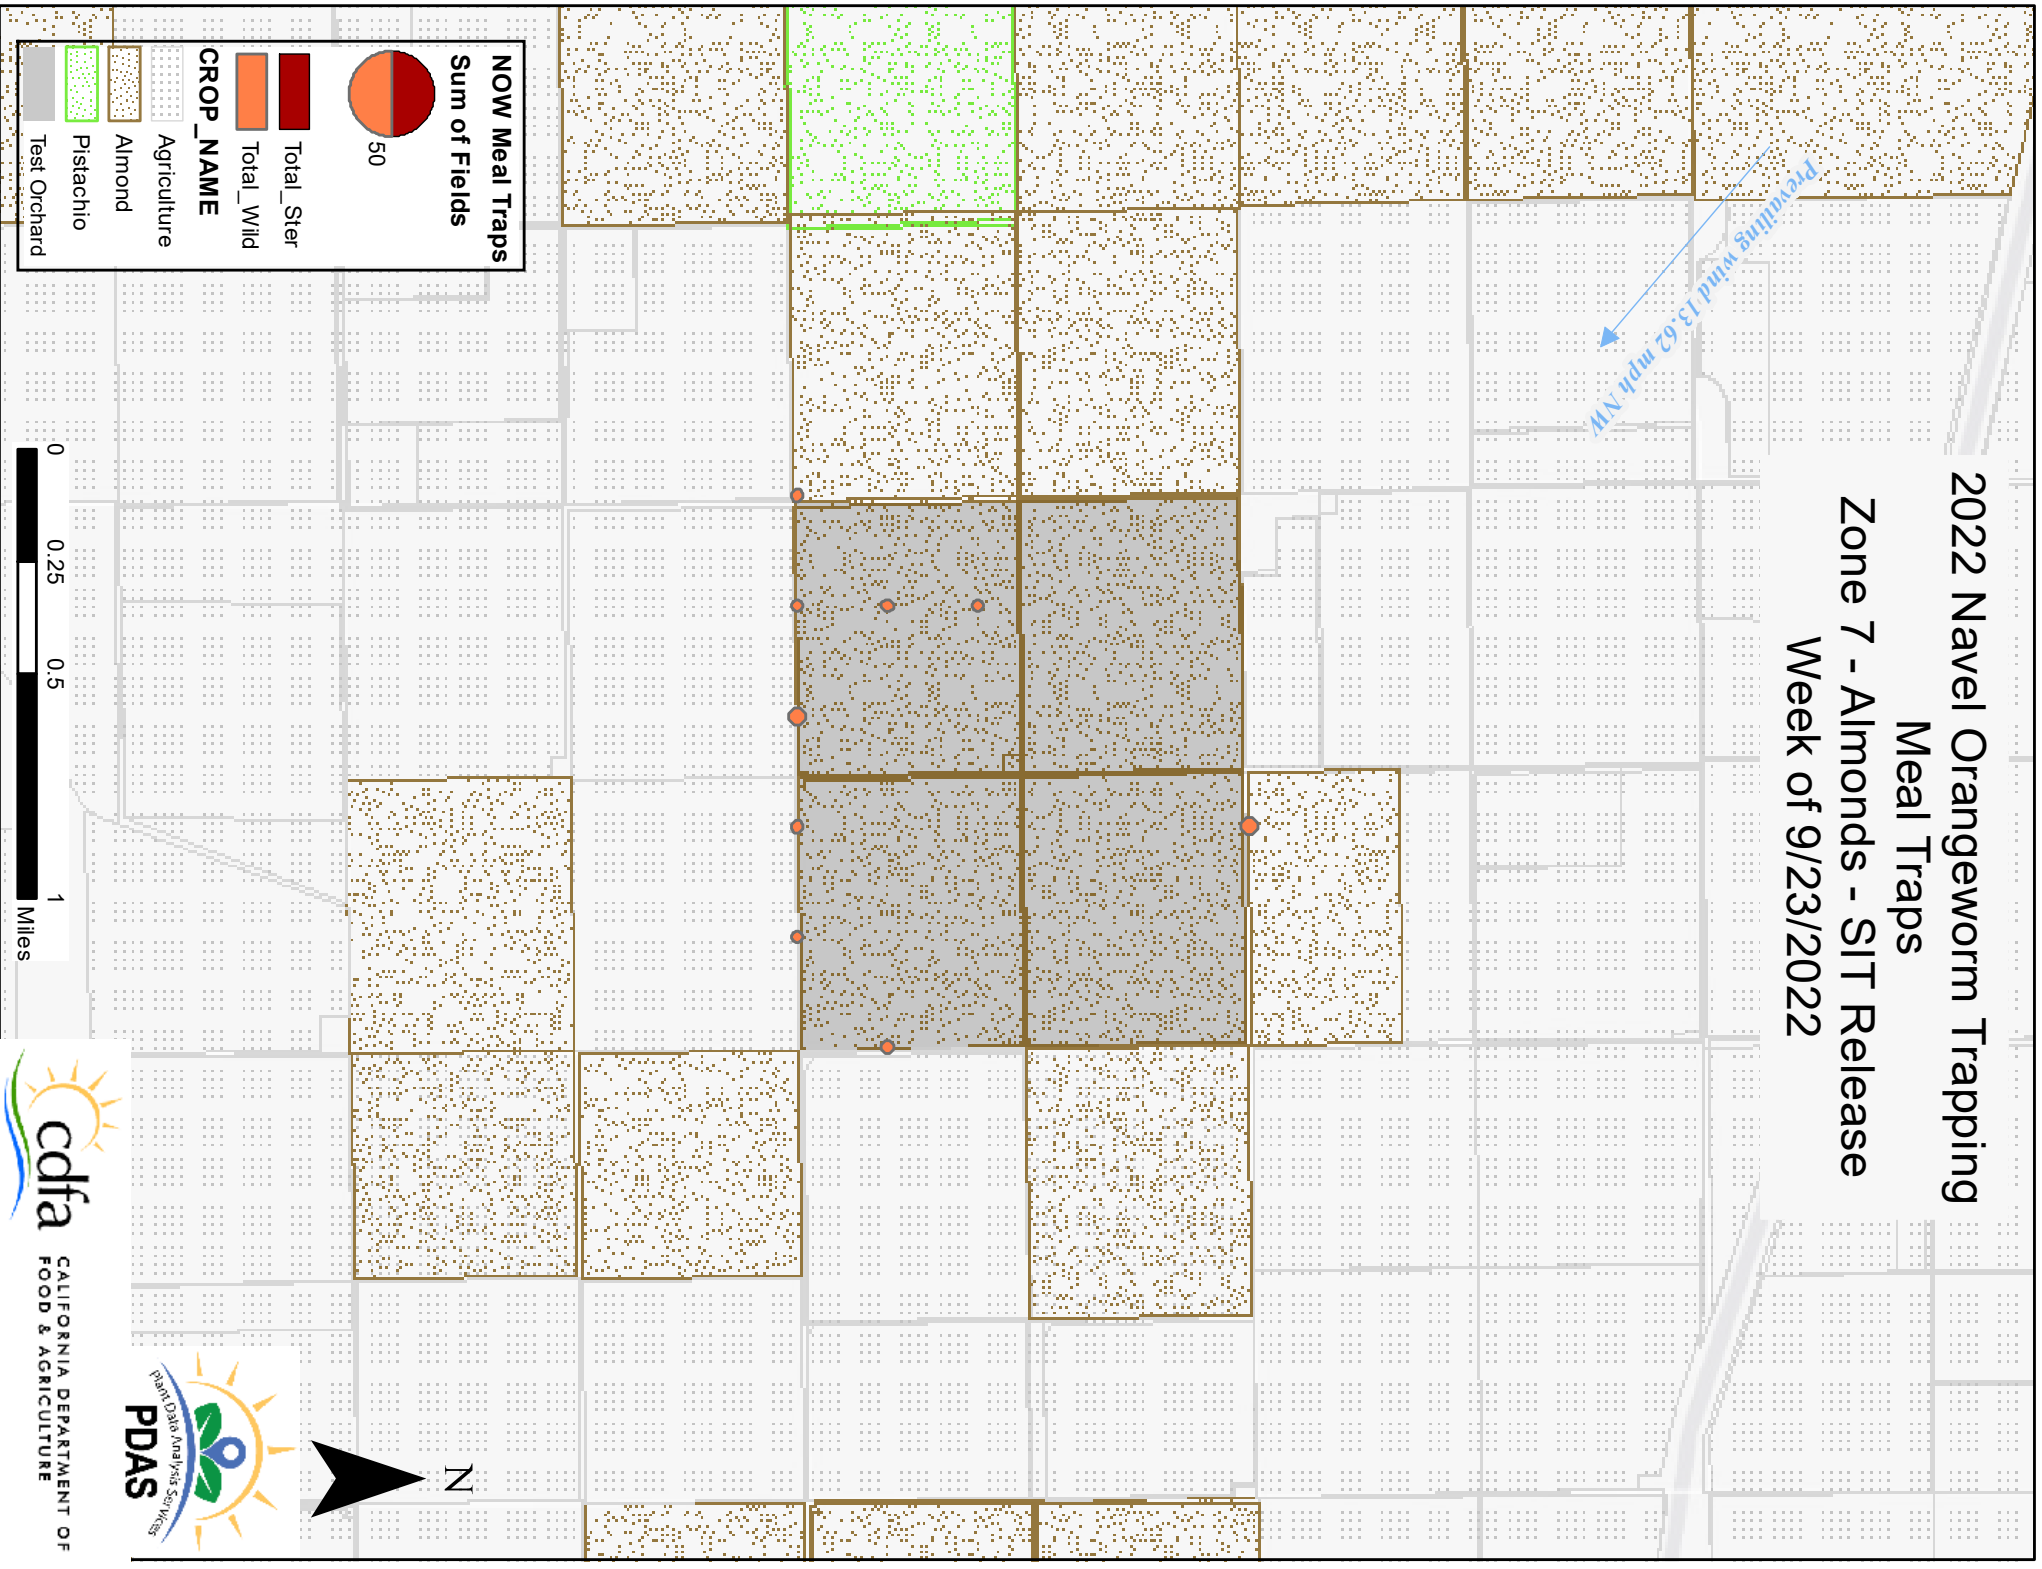

Total_Ster
 Total_Wild

CROP_NAME

Agriculture
 Almond
 Pistachio
 Test Orchard

2022 Navel Orangeworm Trapping Meal Traps Zone 7 - Almonds - SIT Release Week of 9/23/2022

Prevailing wind 13.62 mph NW

2022 Navel Orangeworm Trapping Meal Traps Zone 8 - Almonds- Non-Release Week of 9/23/2022

Prevailing wind 13.62 mph NW

NOW Meal Traps
Sum of Fields

50

Total_Ster
 Total_Wild

CROP_NAME

Agriculture
 Almond
 Pistachio
 Test Orchard