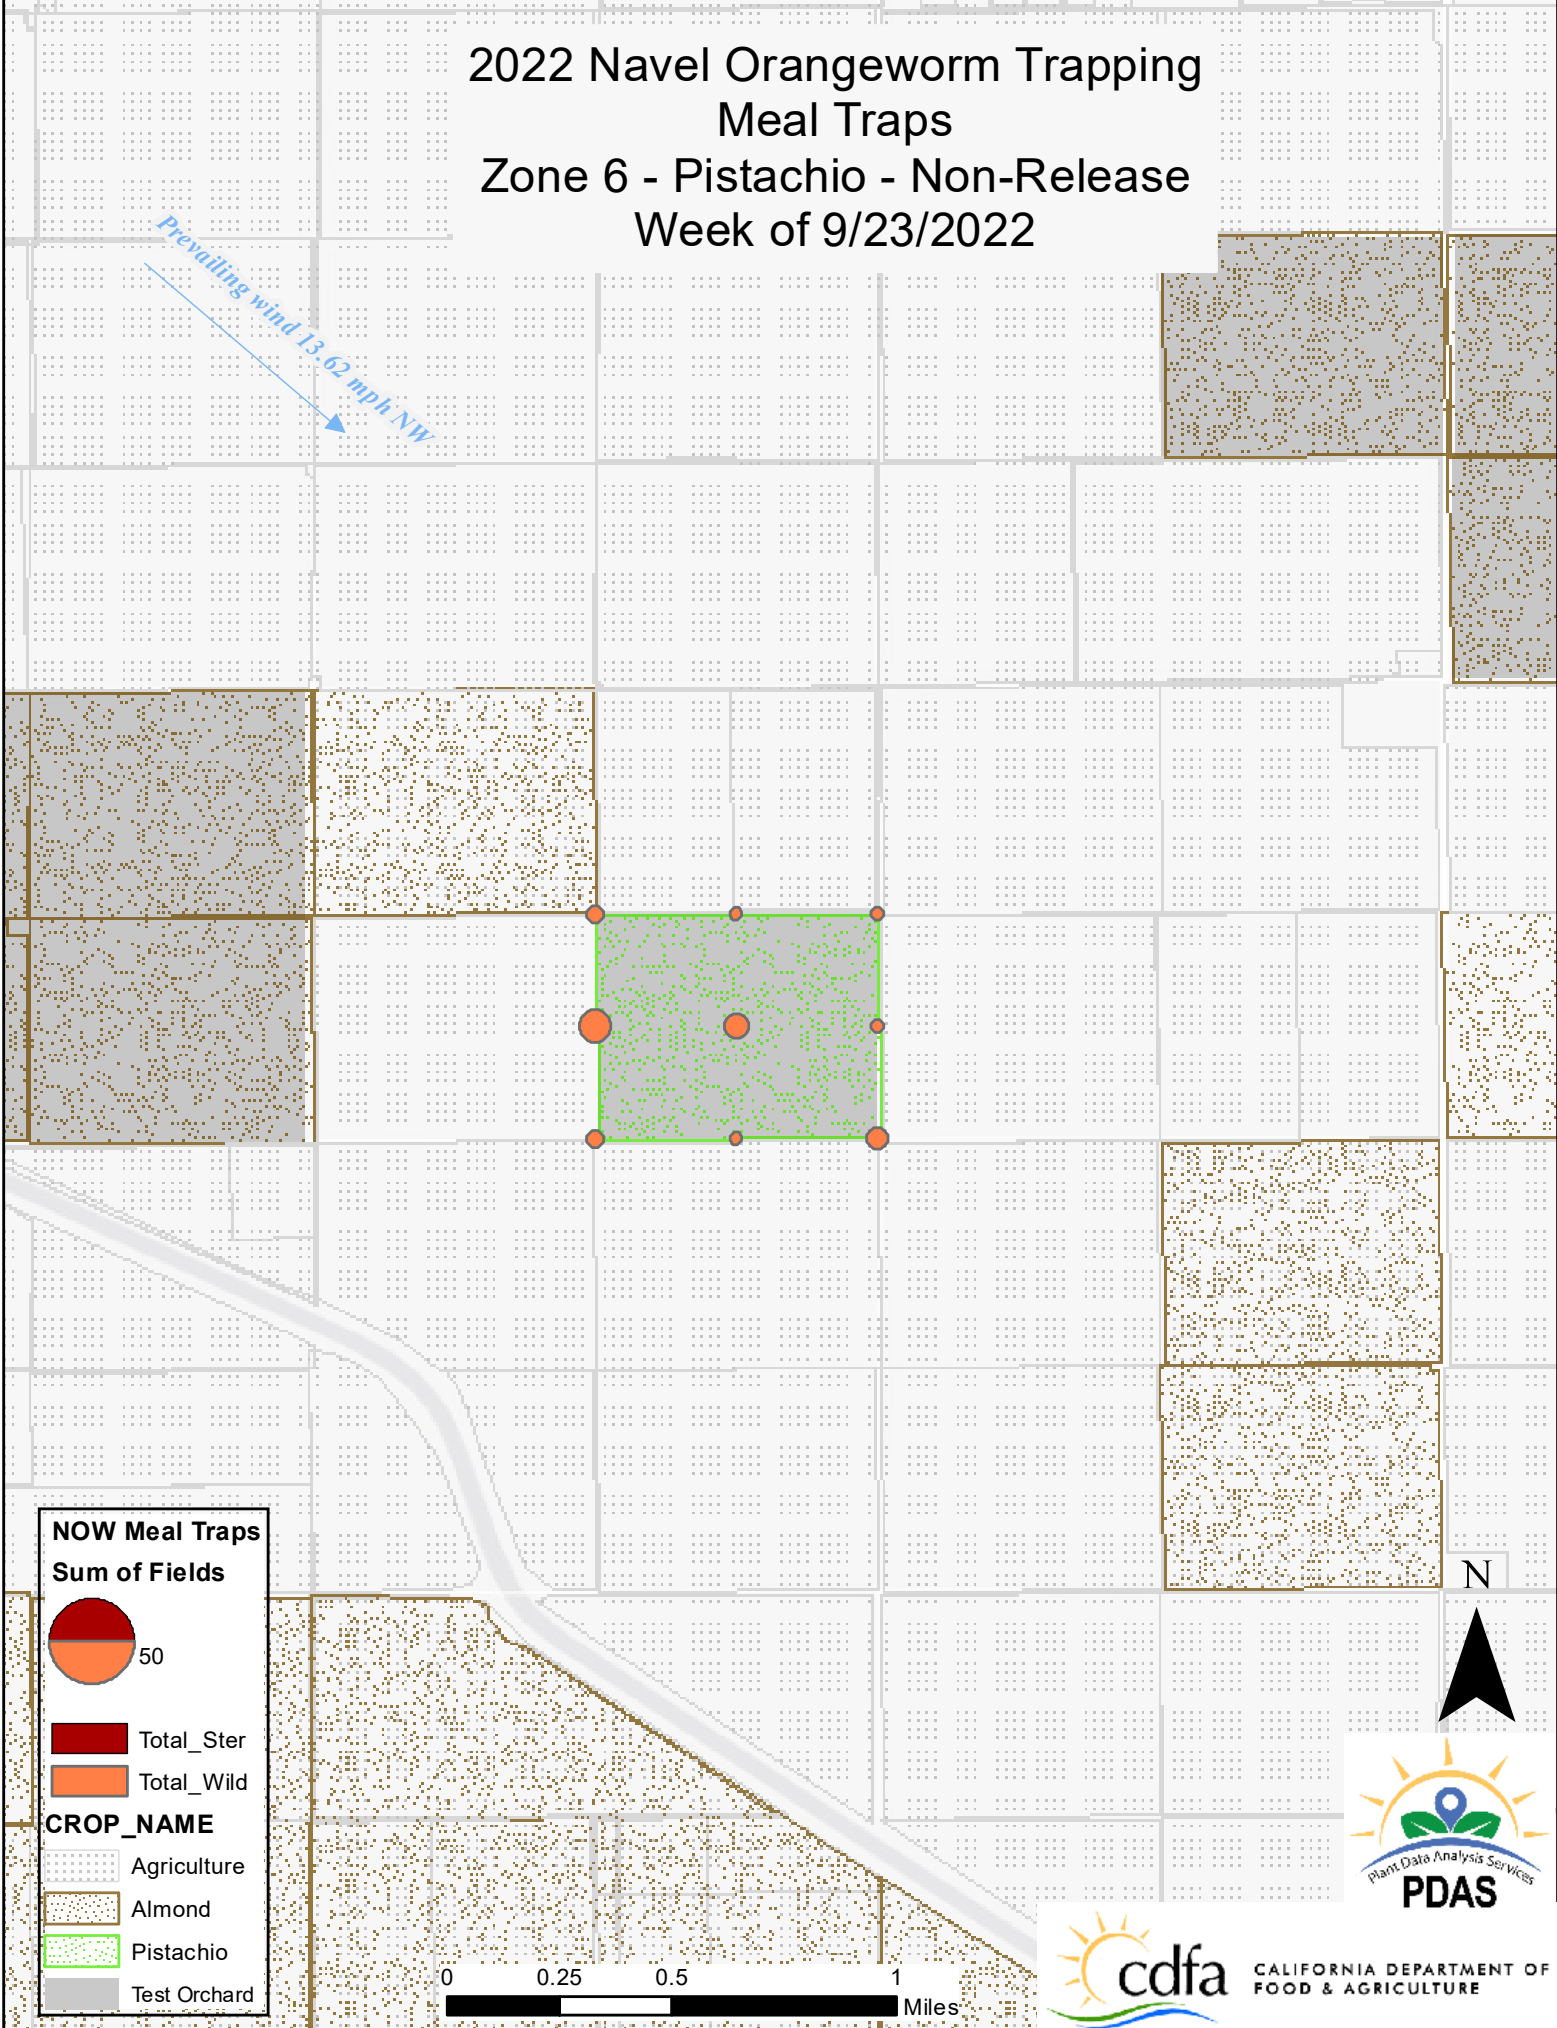

2022 Navel Orangeworm Trapping Meal Traps Zone 1 - Pistachio - SIT Release Week of 9/23/2022

Prevailing wind 13.62 mph NW

NOW Meal Traps
Sum of Fields

50

Total_Ster
 Total_Wild

CROP_NAME

Agriculture
 Pistachio
 Test Orchard

0 0.25 0.5 1 Miles

2022 Navel Orangeworm Trapping Meal Traps Zone 5 - Pistachio - SIT Release Week of 9/23/2022

Prevailing wind 13.62 mph NW

NOW Meal Traps
Sum of Fields

 50

 Total_Ster

 Total_Wild

CROP_NAME

 Agriculture

 Almond

 Pistachio

 Test Orchard

2022 Navel Orangeworm Trapping Meal Traps Zone 6 - Pistachio - Non-Release Week of 9/23/2022

Prevailing wind 13-62 mph NW

NOW Meal Traps
Sum of Fields

50

Total_Ster
 Total_Wild

CROP_NAME

Agriculture
 Almond
 Pistachio
 Test Orchard

2022 Navel Orangeworm Trapping Meal Traps Zone 7 - Almonds - SIT Release Week of 9/23/2022

Prevailing wind 13.62 mph NW

2022 Navel Orangeworm Trapping Meal Traps Zone 8 - Almonds- Non-Release Week of 9/23/2022