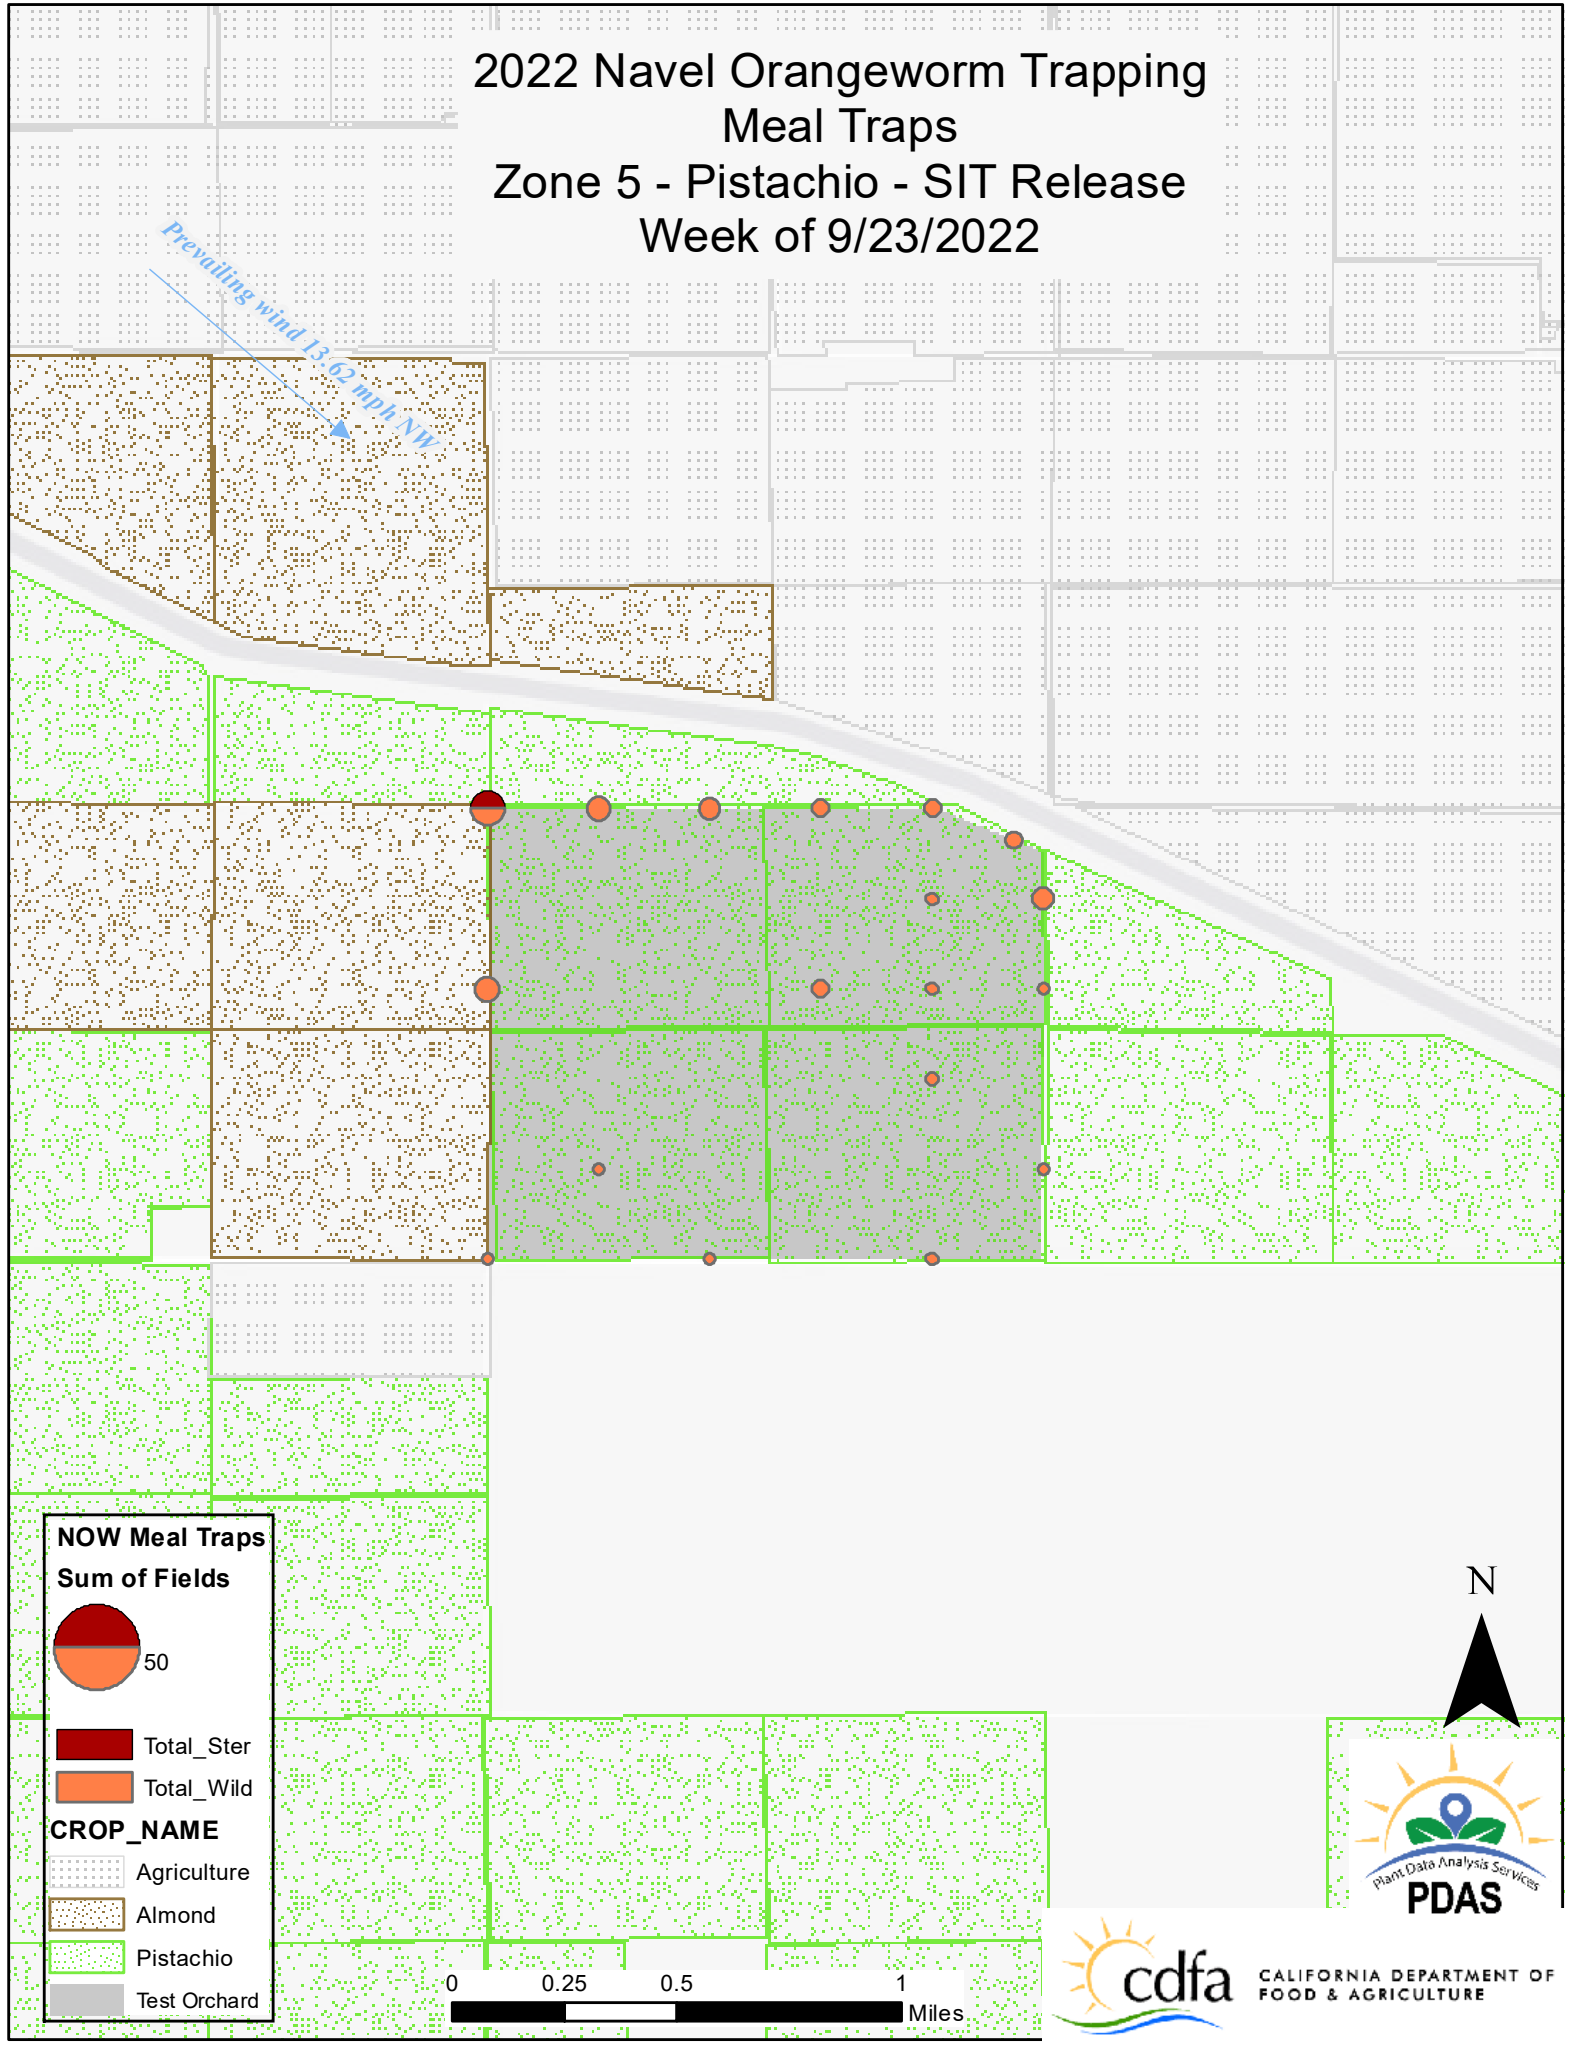

2022 Navel Orangeworm Trapping Meal Traps Zone 1 - Pistachio - SIT Release Week of 9/23/2022

Prevailing wind 13.62 mph NW

NOW Meal Traps
Sum of Fields

50

Total_Ster
 Total_Wild

CROP_NAME

Agriculture
 Pistachio
 Test Orchard

0 0.25 0.5 1 Miles

2022 Navel Orangeworm Trapping Meal Traps Zone 5 - Pistachio - SIT Release Week of 9/23/2022

Prevailing wind 13.62 mph NW

NOW Meal Traps
Sum of Fields

 50

 Total_Ster

 Total_Wild

CROP_NAME

 Agriculture

 Almond

 Pistachio

 Test Orchard

2022 Navel Orangeworm Trapping Meal Traps Zone 6 - Pistachio - Non-Release Week of 9/23/2022

Prevailing wind 13-62 mph NW

NOW Meal Traps
Sum of Fields

50

Total_Ster
 Total_Wild

CROP_NAME

Agriculture
 Almond
 Pistachio
 Test Orchard

2022 Navel Orangeworm Trapping Meal Traps Zone 7 - Almonds - SIT Release Week of 9/23/2022

Prevailing wind 13.62 mph NW

2022 Navel Orangeworm Trapping Meal Traps Zone 8 - Almonds- Non-Release Week of 9/23/2022