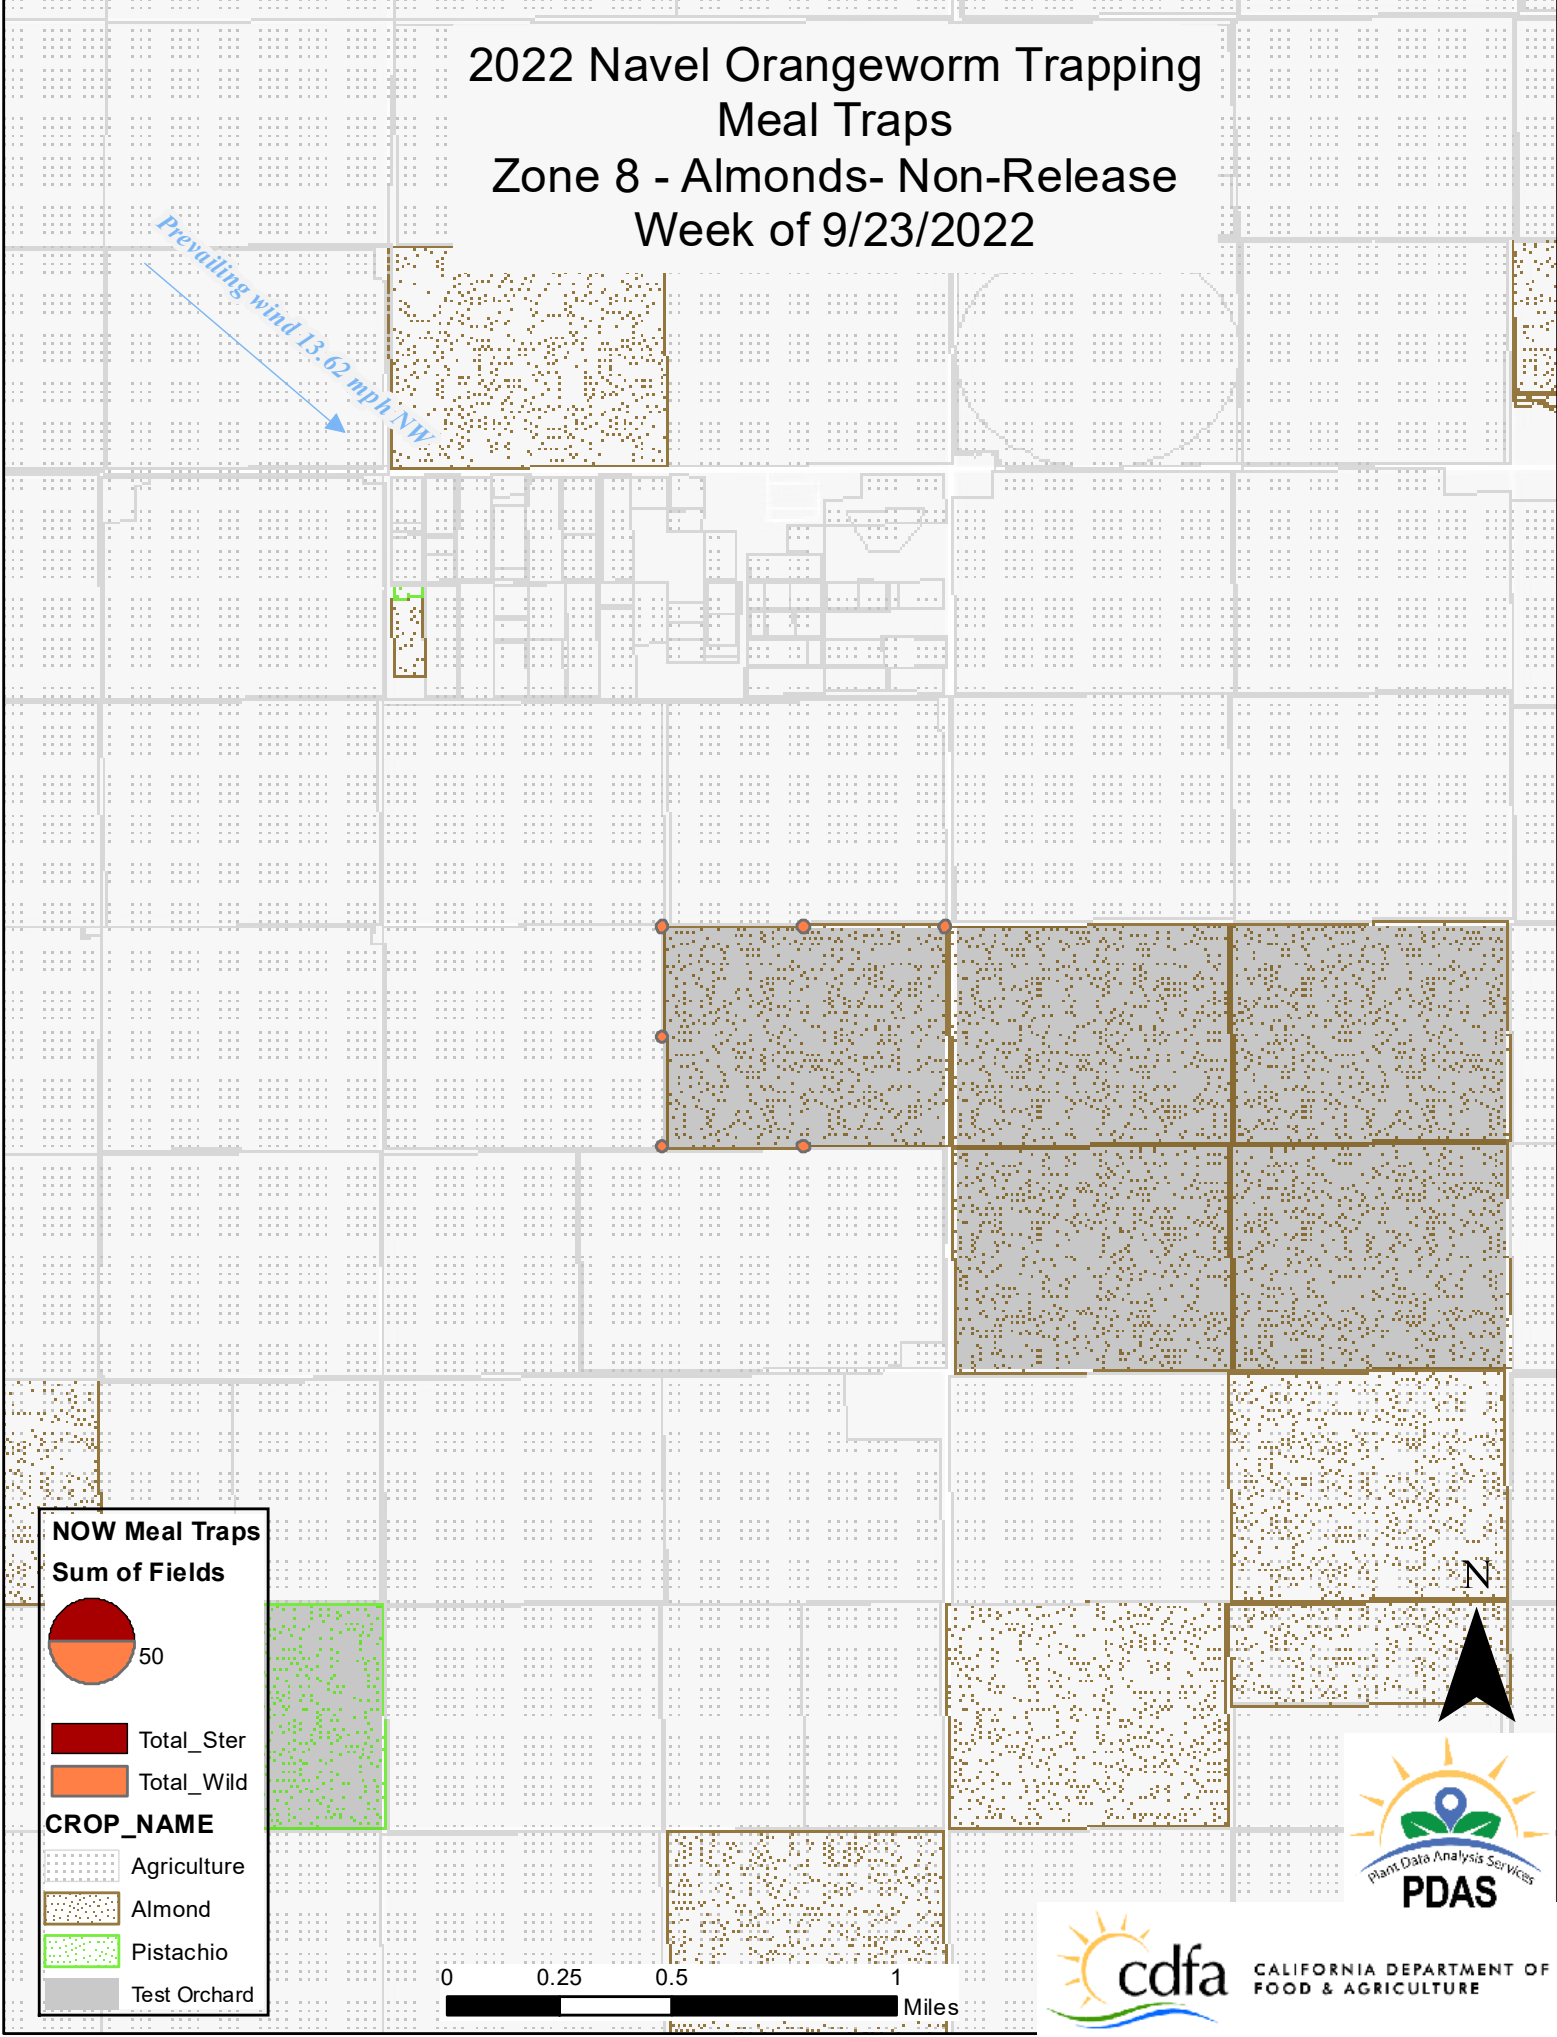

 Agriculture

 Almond

 Pistachio

 Test Orchard

2022 Navel Orangeworm Trapping Meal Traps Zone 6 - Pistachio - Non-Release Week of 9/23/2022

Prevailing wind 13-62 mph NW

NOW Meal Traps
Sum of Fields

50

Total_Ster
 Total_Wild

CROP_NAME

Agriculture
 Almond
 Pistachio
 Test Orchard

2022 Navel Orangeworm Trapping Meal Traps Zone 7 - Almonds - SIT Release Week of 9/23/2022

Prevailing wind 13.62 mph NW

2022 Navel Orangeworm Trapping Meal Traps Zone 8 - Almonds- Non-Release Week of 9/23/2022

Prevailing wind 13.62 mph NW

NOW Meal Traps
Sum of Fields

50

Total_Ster
 Total_Wild

CROP_NAME

Agriculture
 Almond
 Pistachio
 Test Orchard