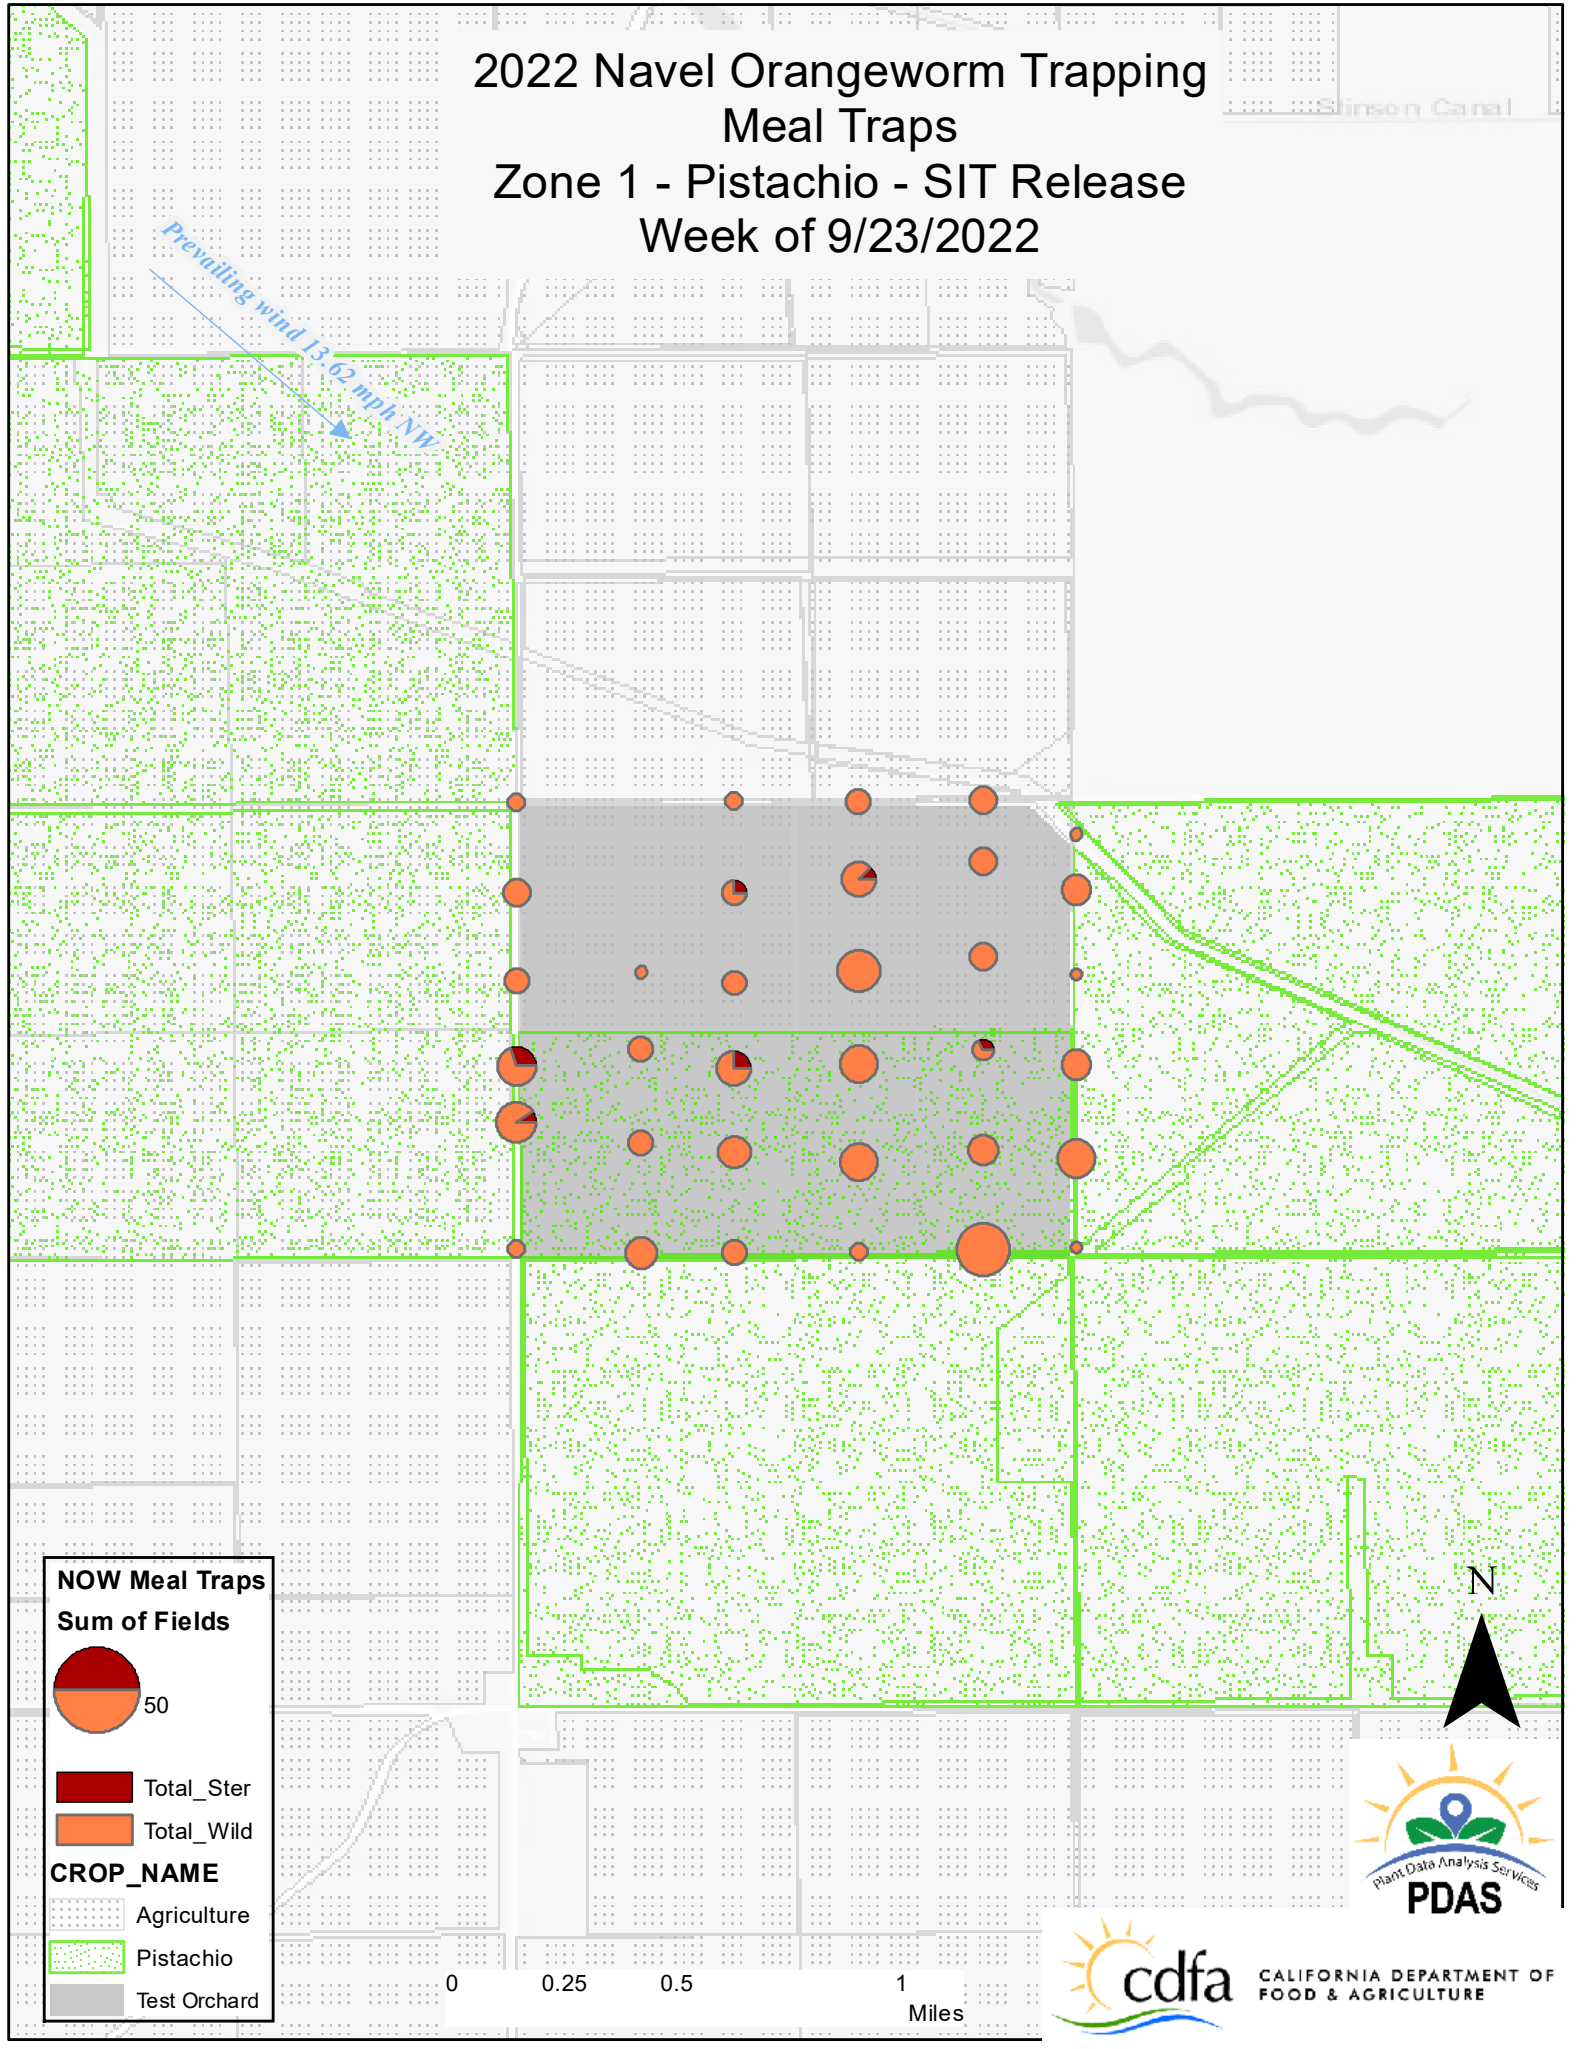

2022 Navel Orangeworm Trapping Meal Traps Zone 1 - Pistachio - SIT Release Week of 9/23/2022

Prevailing wind 13.62 mph NW

NOW Meal Traps
Sum of Fields

50

Total_Ster
 Total_Wild

CROP_NAME

Agriculture
 Pistachio
 Test Orchard

0 0.25 0.5 1 Miles

2022 Navel Orangeworm Trapping Meal Traps Zone 5 - Pistachio - SIT Release Week of 9/23/2022

Prevailing wind 13.62 mph NW

NOW Meal Traps
Sum of Fields

 50

 Total_Ster

 Total_Wild

CROP_NAME

 Agriculture

 Almond

 Pistachio

 Test Orchard

2022 Navel Orangeworm Trapping Meal Traps Zone 6 - Pistachio - Non-Release Week of 9/23/2022

Prevailing wind 13-62 mph NW

NOW Meal Traps
Sum of Fields

50

Total_Ster
 Total_Wild

CROP_NAME

Agriculture
 Almond
 Pistachio
 Test Orchard

2022 Navel Orangeworm Trapping Meal Traps Zone 7 - Almonds - SIT Release Week of 9/23/2022

Prevailing wind 13.62 mph NW

2022 Navel Orangeworm Trapping Meal Traps Zone 8 - Almonds- Non-Release Week of 9/23/2022