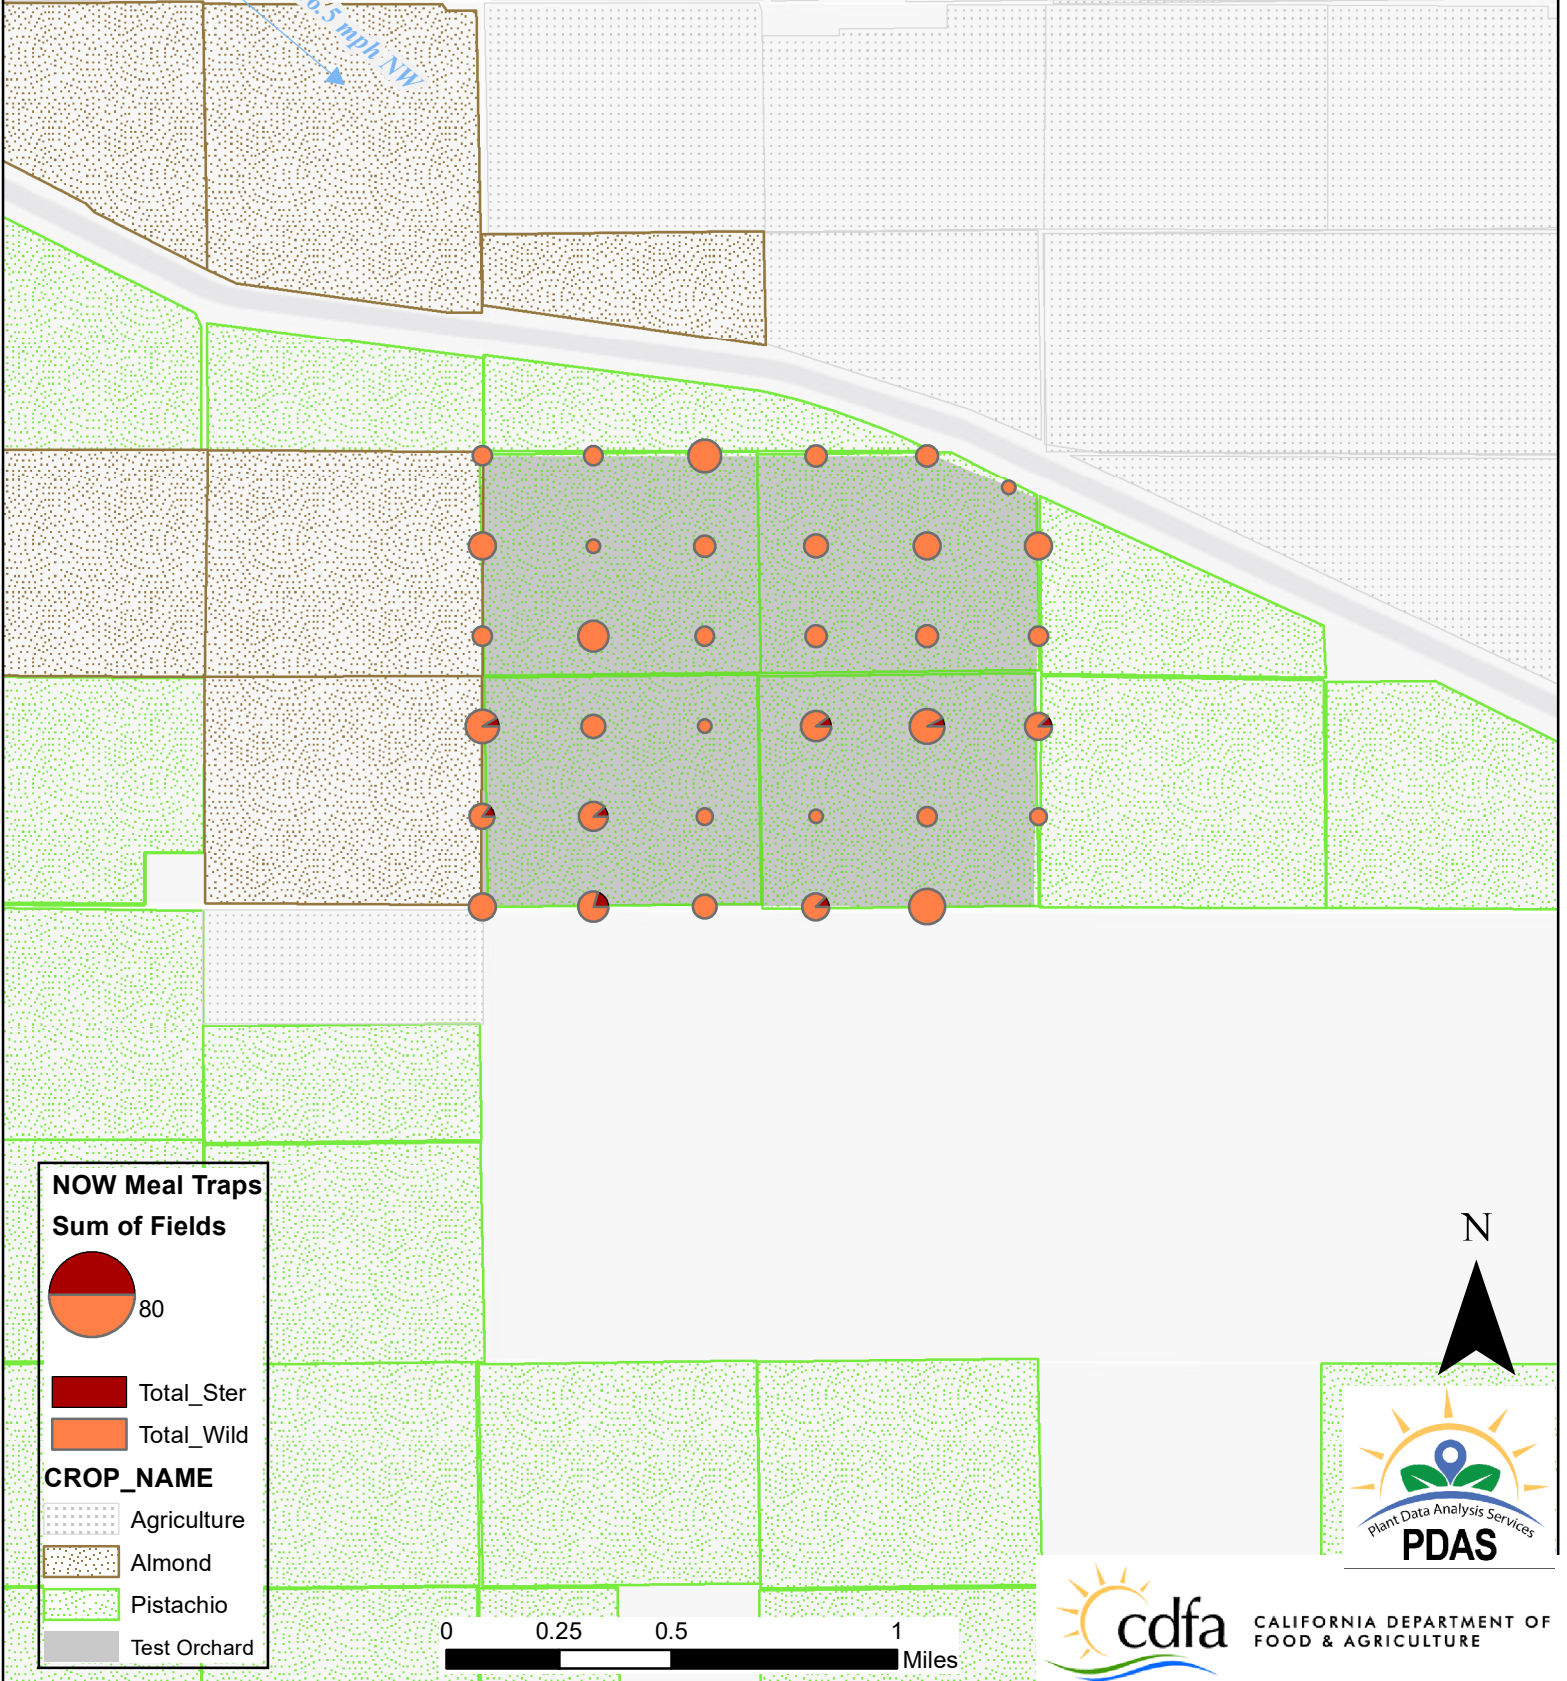

NOW Meal Traps
Sum of Fields

80

Total_Ster
 Total_Wild

CROP_NAME

Agriculture
 Pistachio
 Test Orchard

2022 Navel Orangeworm Trapping Meal Traps Zone 3 - Almond - SIT Release Week of 7/15/2022

Prevailing wind 16.5 mph NW

NOW Meal Traps
Sum of Fields

80

Total_Ster
 Total_Wild

CROP_NAME

Agriculture
 Almond
 Test Orchard

2022 Navel Orangeworm Trapping Meal Traps Zone 5 - Pistachio - SIT Release Week of 7/15/2022

Prevailing wind 16.5 mph NW

NOW Meal Traps
Sum of Fields

80

Total_Ster
 Total_Wild

CROP_NAME

Agriculture
 Almond
 Pistachio
 Test Orchard

N

PDAS

2022 Navel Orangeworm Trapping Meal Traps Zone 6 - Pistachio - Non-Release Week of 7/15/2022

Prevailing wind 16.5 mph NW

NOW Meal Traps Sum of Fields

- Total_Ster
- Total_Wild

CROP_NAME

- Agriculture
- Almond
- Pistachio
- Test Orchard

2022 Navel Orangeworm Trapping Meal Traps Zone 7 - Almonds - SIT Release Week of 7/15/22