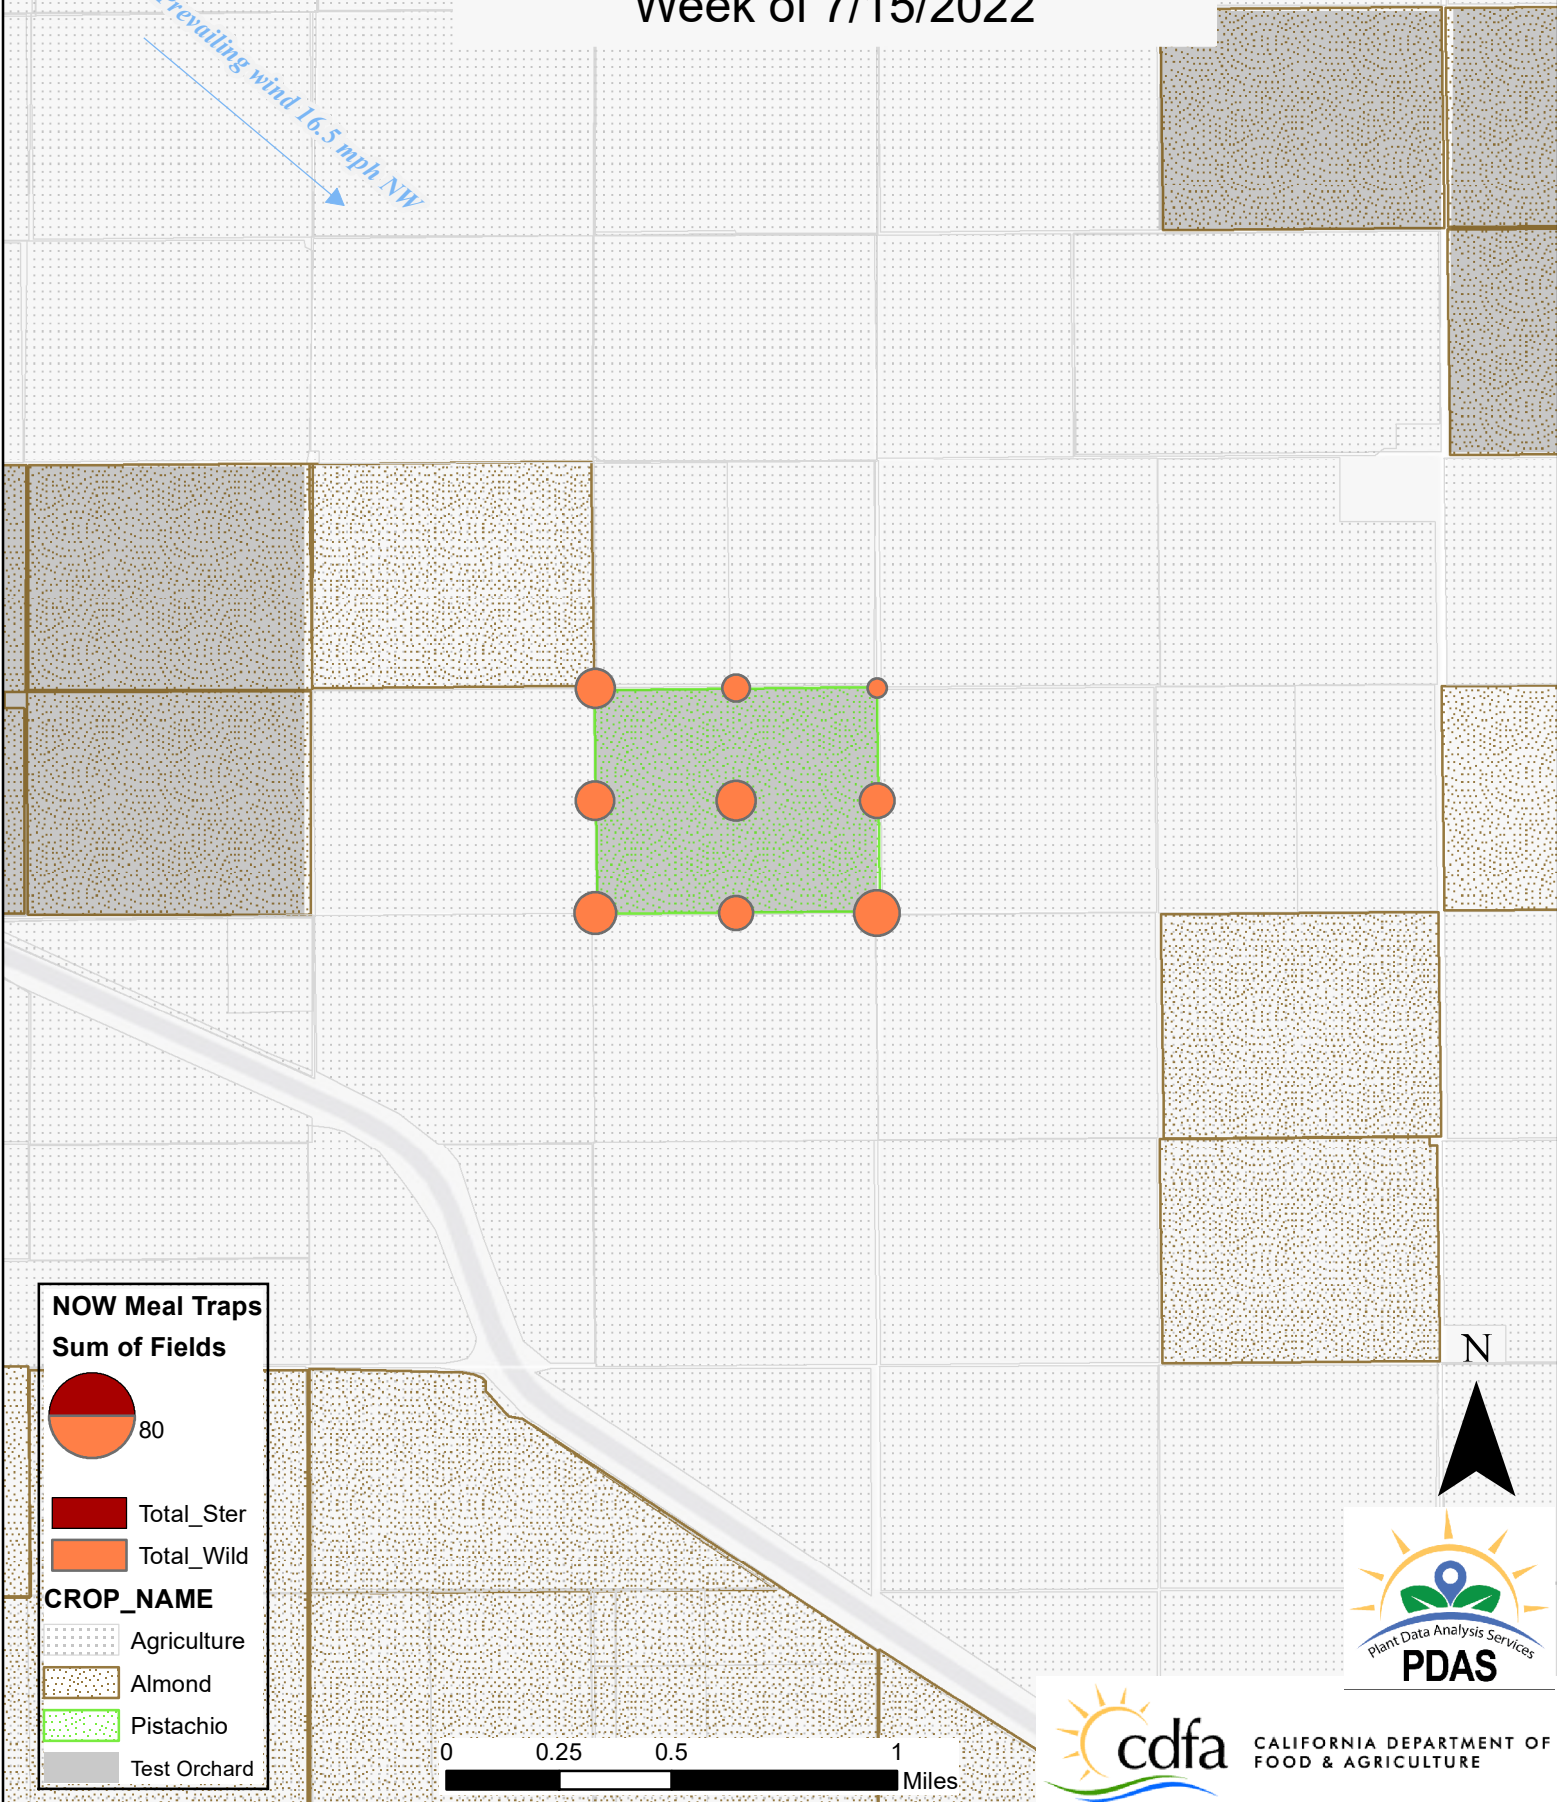

NOW Meal Traps
Sum of Fields

80

Total_Ster
 Total_Wild

CROP_NAME

Agriculture
 Almond
 Test Orchard

2022 Navel Orangeworm Trapping Meal Traps Zone 5 - Pistachio - SIT Release Week of 7/15/2022

Prevailing wind 16.5 mph NW

NOW Meal Traps
Sum of Fields

80

Total_Ster
 Total_Wild

CROP_NAME

Agriculture
 Almond
 Pistachio
 Test Orchard

N

PDAS

2022 Navel Orangeworm Trapping Meal Traps Zone 6 - Pistachio - Non-Release Week of 7/15/2022

Prevailing wind 16.5 mph NW

NOW Meal Traps Sum of Fields

- Total_Ster
- Total_Wild

CROP_NAME

- Agriculture
- Almond
- Pistachio
- Test Orchard

2022 Navel Orangeworm Trapping Meal Traps Zone 7 - Almonds - SIT Release Week of 7/15/22

Prevailing wind 16.5 mph NW

NOW Meal Traps
Sum of Fields

80

CROP_NAME

- Total_Ster
- Total_Wild
- Agriculture
- Almond
- Pistachio
- Test Orchard