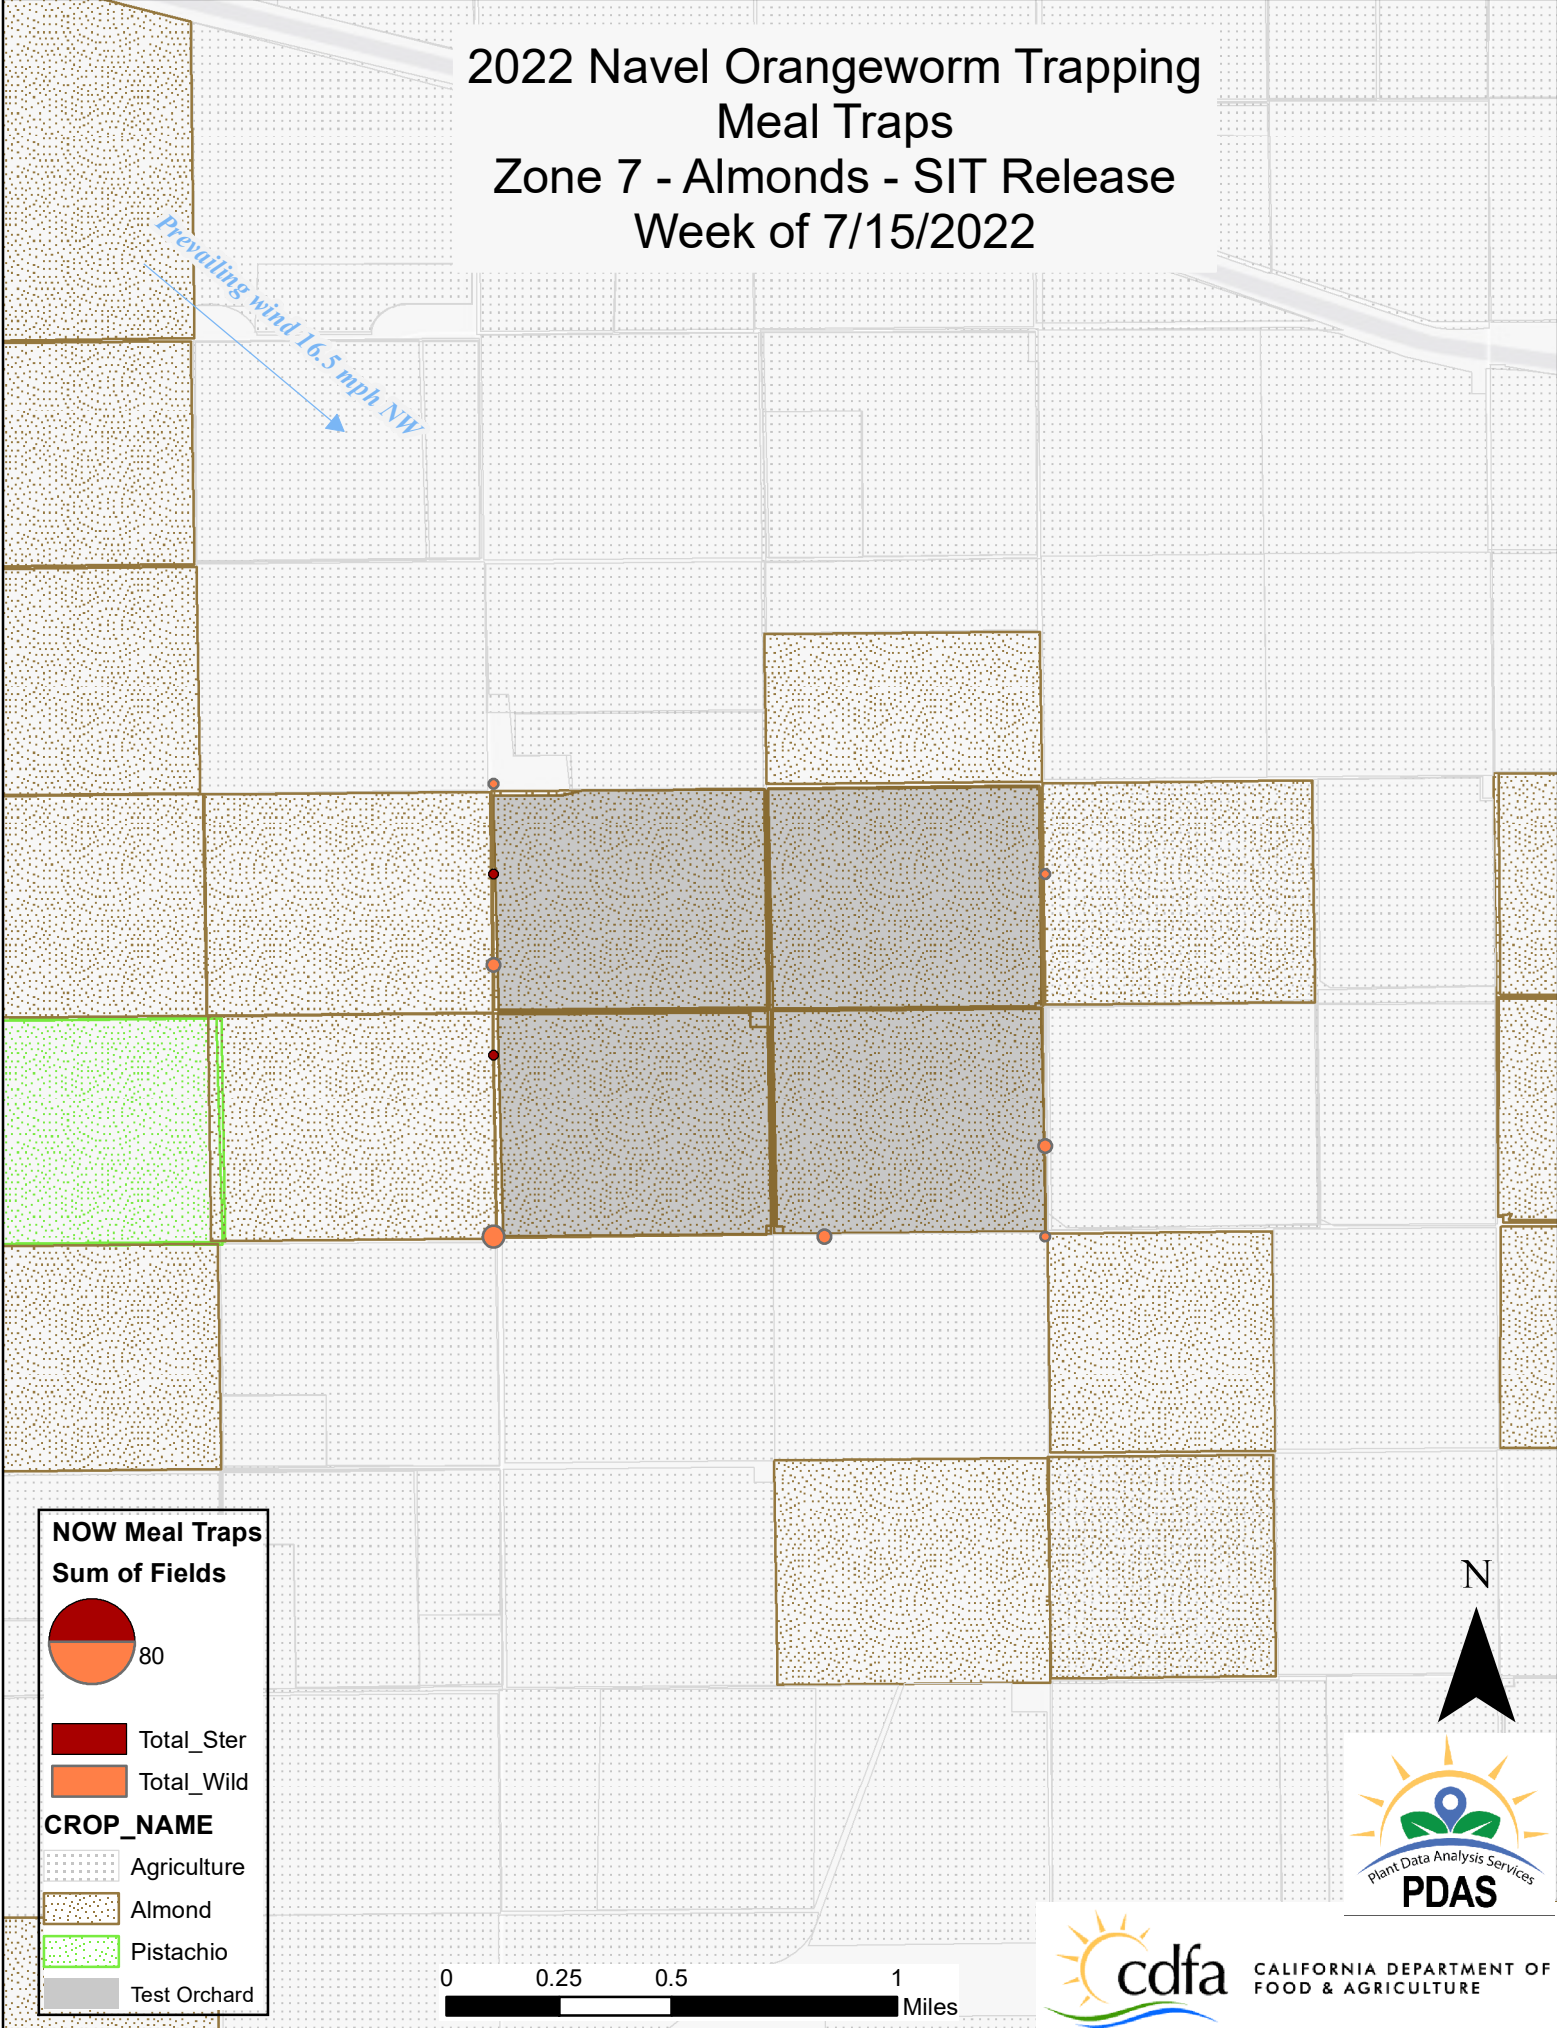

NOW Meal Traps
Sum of Fields

80

Total_Ster
 Total_Wild

CROP_NAME

Agriculture
 Almond
 Pistachio
 Test Orchard

N

PDAS

2022 Navel Orangeworm Trapping Meal Traps Zone 6 - Pistachio - Non-Release Week of 7/15/2022

Prevailing wind 16.5 mph NW

NOW Meal Traps Sum of Fields

- Total_Ster
- Total_Wild

CROP_NAME

- Agriculture
- Almond
- Pistachio
- Test Orchard

2022 Navel Orangeworm Trapping Meal Traps Zone 7 - Almonds - SIT Release Week of 7/15/22

Prevailing wind 16.5 mph NW

NOW Meal Traps
Sum of Fields

80

CROP_NAME

- Total_Ster
- Total_Wild
- Agriculture
- Almond
- Pistachio
- Test Orchard