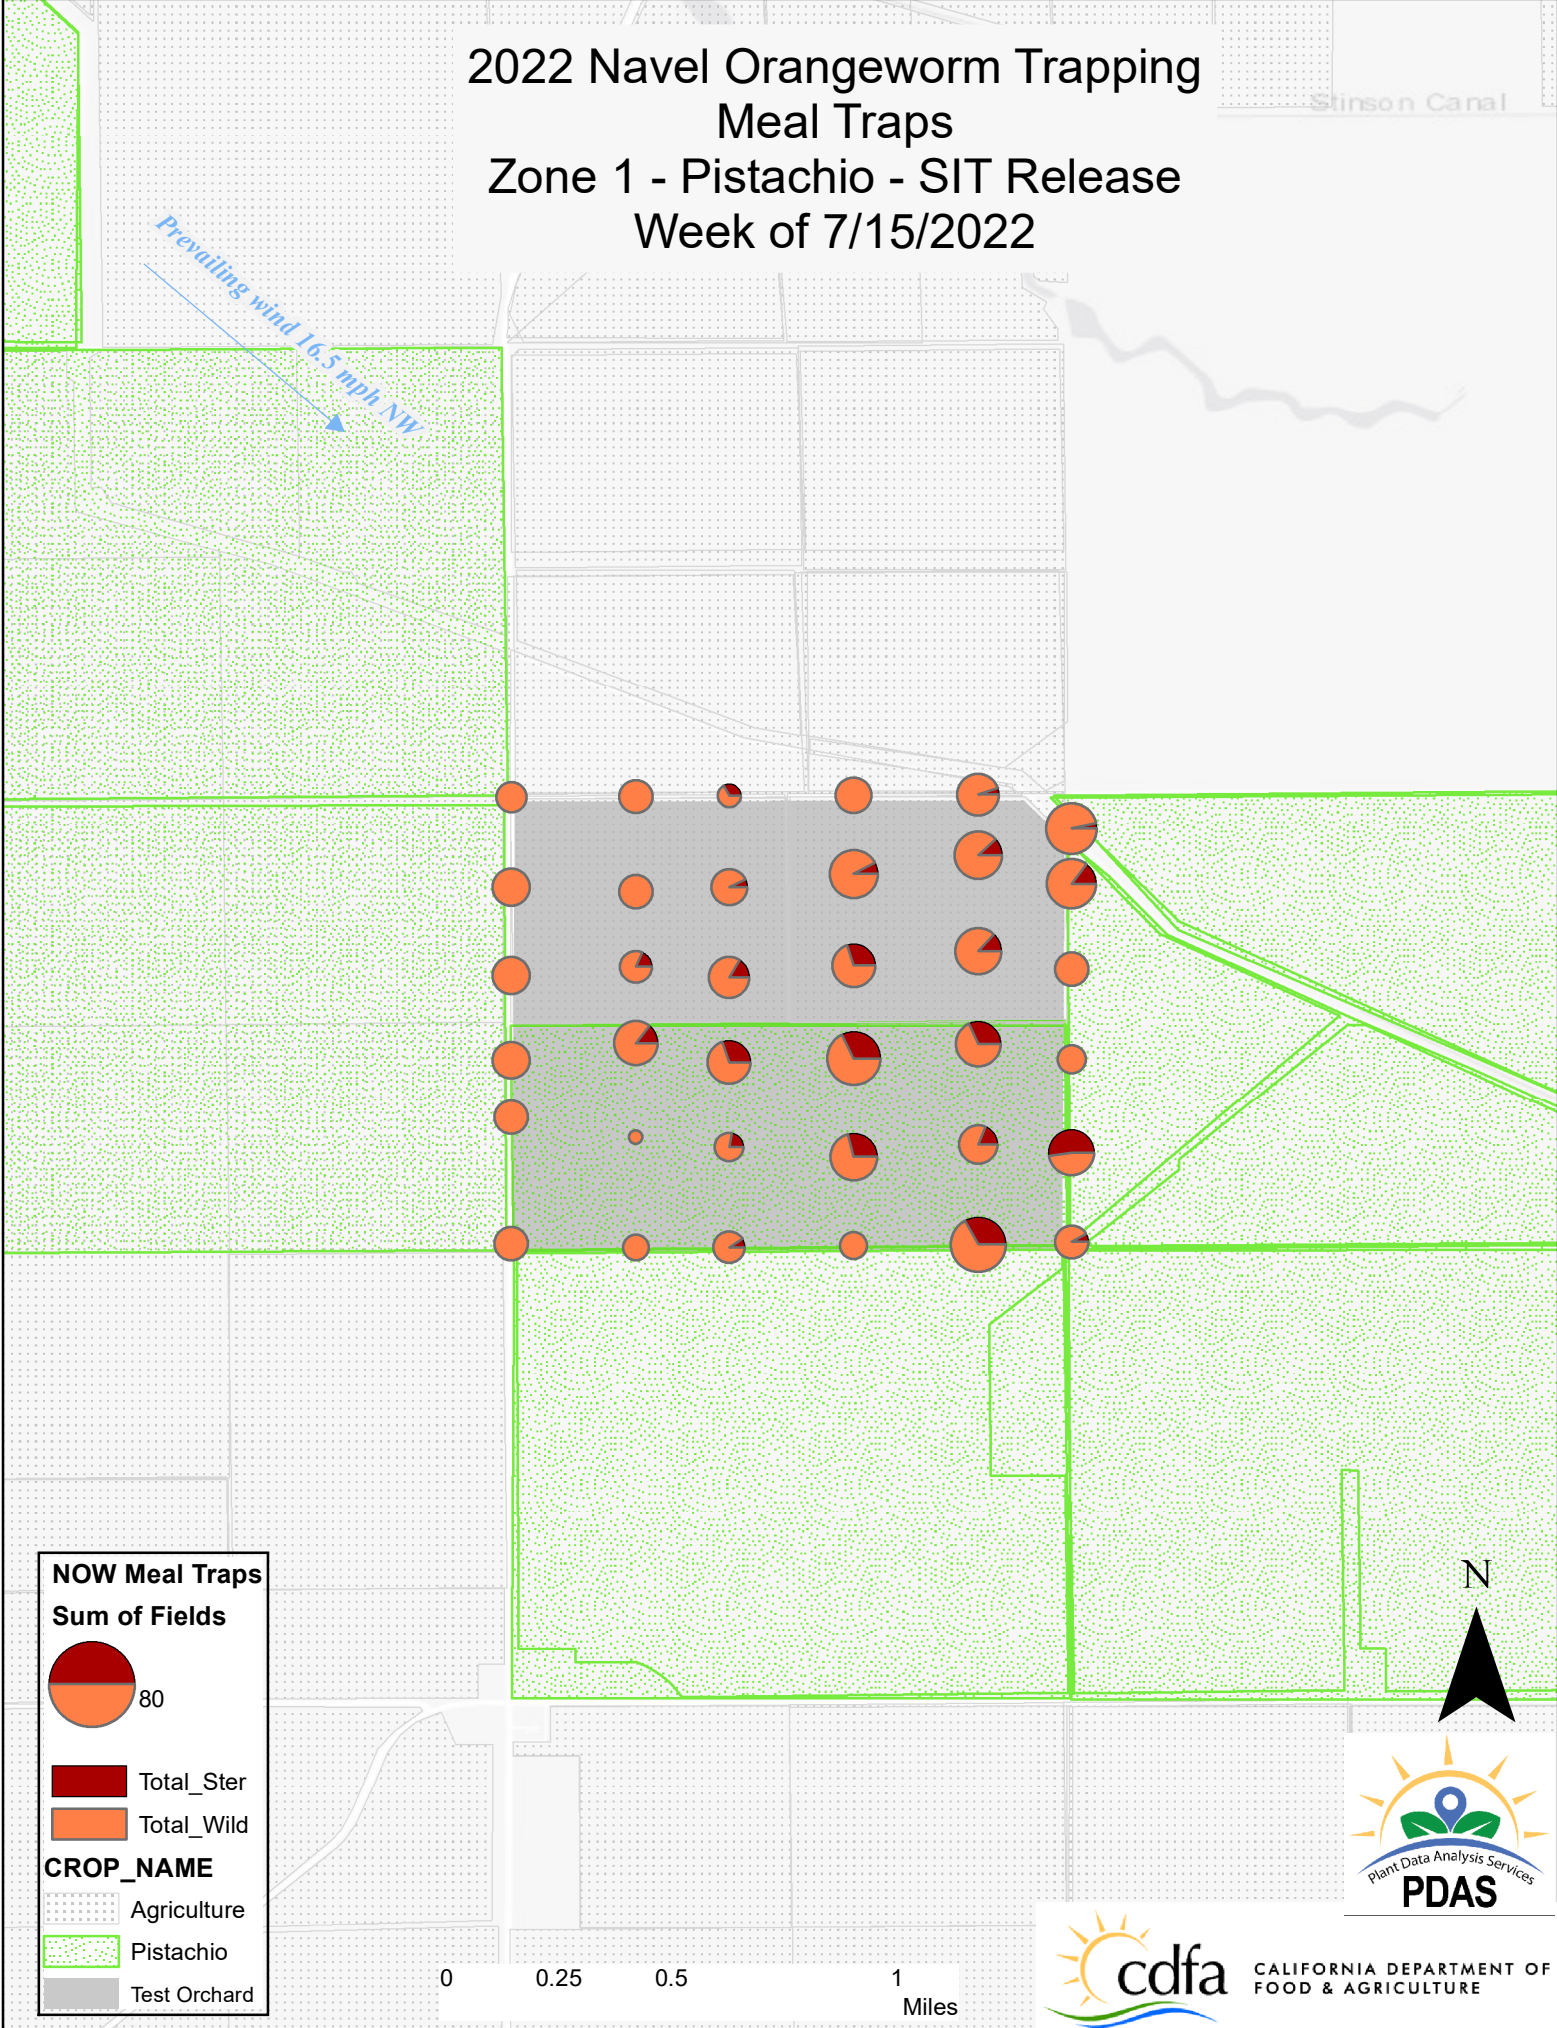

2022 Navel Orangeworm Trapping Meal Traps Zone 1 - Pistachio - SIT Release Week of 7/15/2022

Stinson Canal

Prevailing wind 16.5 mph NW

**NOW Meal Traps
Sum of Fields**

-  Total_Ster
-  Total_Wild

CROP_NAME

-  Agriculture
-  Pistachio
-  Test Orchard

CALIFORNIA DEPARTMENT OF
FOOD & AGRICULTURE

2022 Navel Orangeworm Trapping Meal Traps Zone 2 - Pistachio - Non-Release Week of 7/15/2022

Prevailing wind 16.5 mph NW

NOW Meal Traps
Sum of Fields

80

Total_Ster
 Total_Wild

CROP_NAME

Agriculture
 Pistachio
 Test Orchard

2022 Navel Orangeworm Trapping Meal Traps Zone 3 - Almond - SIT Release Week of 7/15/2022

Prevailing wind 16.5 mph NW

NOW Meal Traps
Sum of Fields

80

Total_Ster
 Total_Wild

CROP_NAME

Agriculture
 Almond
 Test Orchard

2022 Navel Orangeworm Trapping Meal Traps Zone 5 - Pistachio - SIT Release Week of 7/15/2022

Prevailing wind 16.5 mph NW