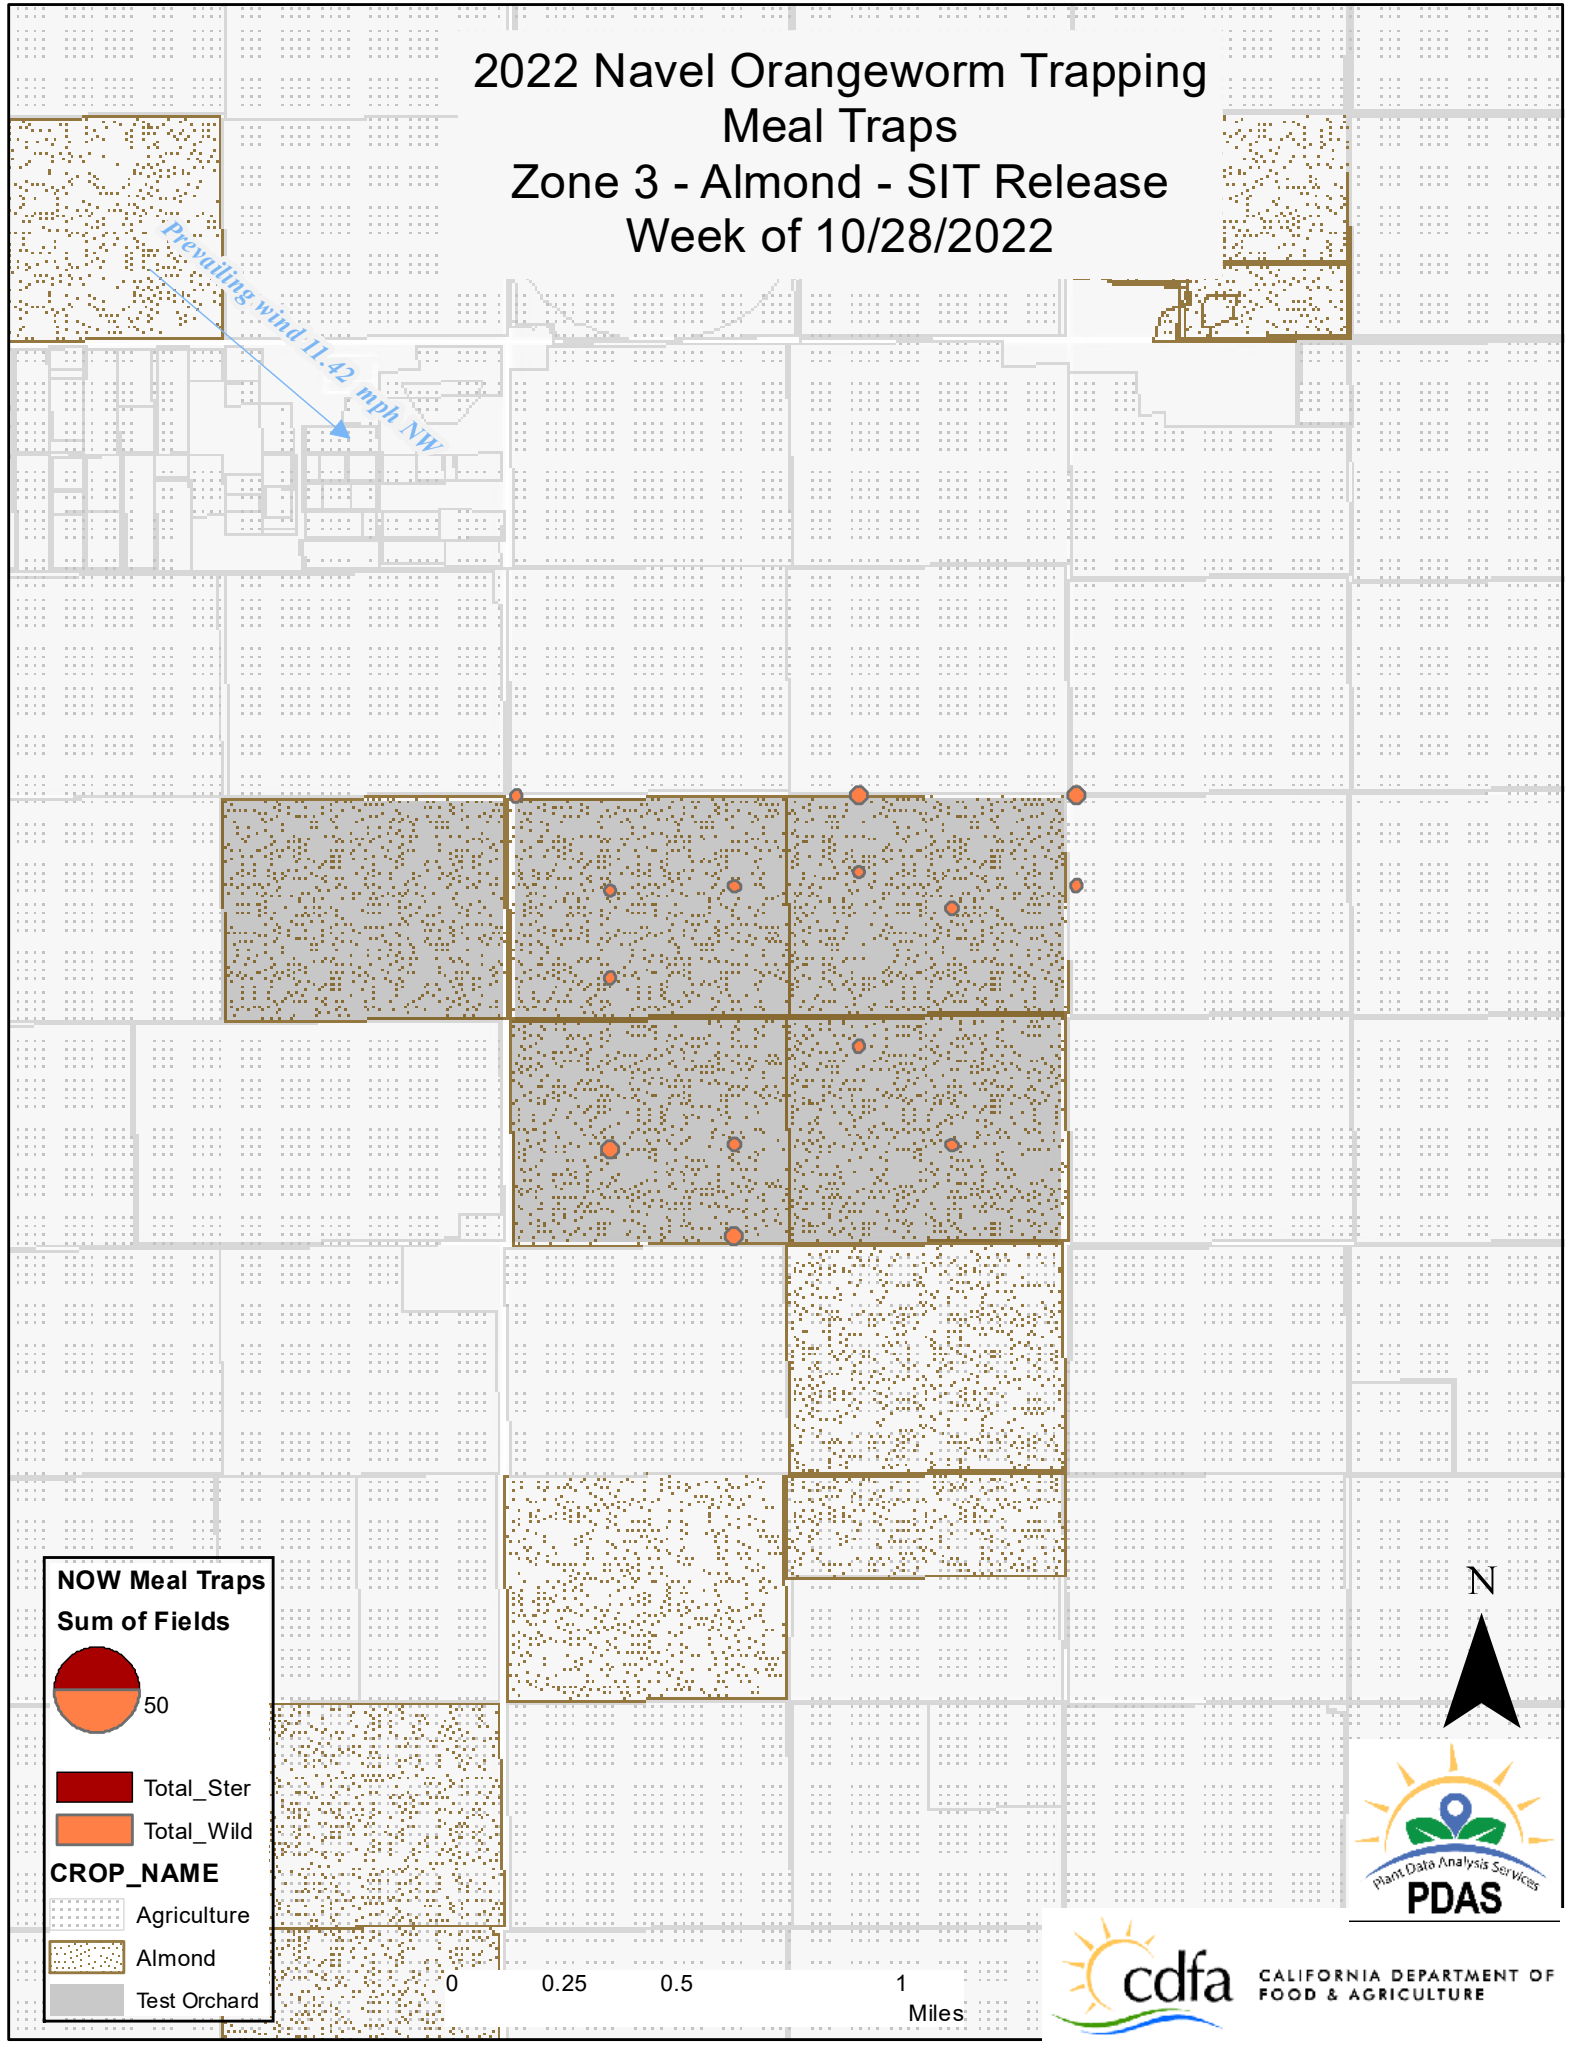

N

Plant Data Analysis Services
PDAS

2022 Navel Orangeworm Trapping Meal Traps Zone 2 - Pistachio - Non-Release Week of 10/28/2022

Prevailing wind 11.42 mph NW

NOW Meal Traps
Sum of Fields

50

Total_Ster
 Total_Wild

CROP_NAME

Agriculture
 Pistachio
 Test Orchard

0 0.25 0.5 1 Miles

2022 Navel Orangeworm Trapping Meal Traps Zone 3 - Almond - SIT Release Week of 10/28/2022

Prevailing wind 11.42 mph NW

NOW Meal Traps
Sum of Fields

50

CROP_NAME

- Agriculture
- Almond
- Test Orchard

0 0.25 0.5 1 Miles

2022 Navel Orangeworm Trapping Meal Traps Zone 5 - Pistachio - SIT Release Week of 10/28/2022

Prevailing wind 11-42 mph NW

NOW Meal Traps
Sum of Fields

50

CROP_NAME

- Total_Ster
- Total_Wild
- Agriculture
- Almond
- Pistachio
- Test Orchard

2022 Navel Orangeworm Trapping Meal Traps Zone 6 - Pistachio - Non-Release Week of 10/28/2022

Prevailing wind 11.42 mph NW