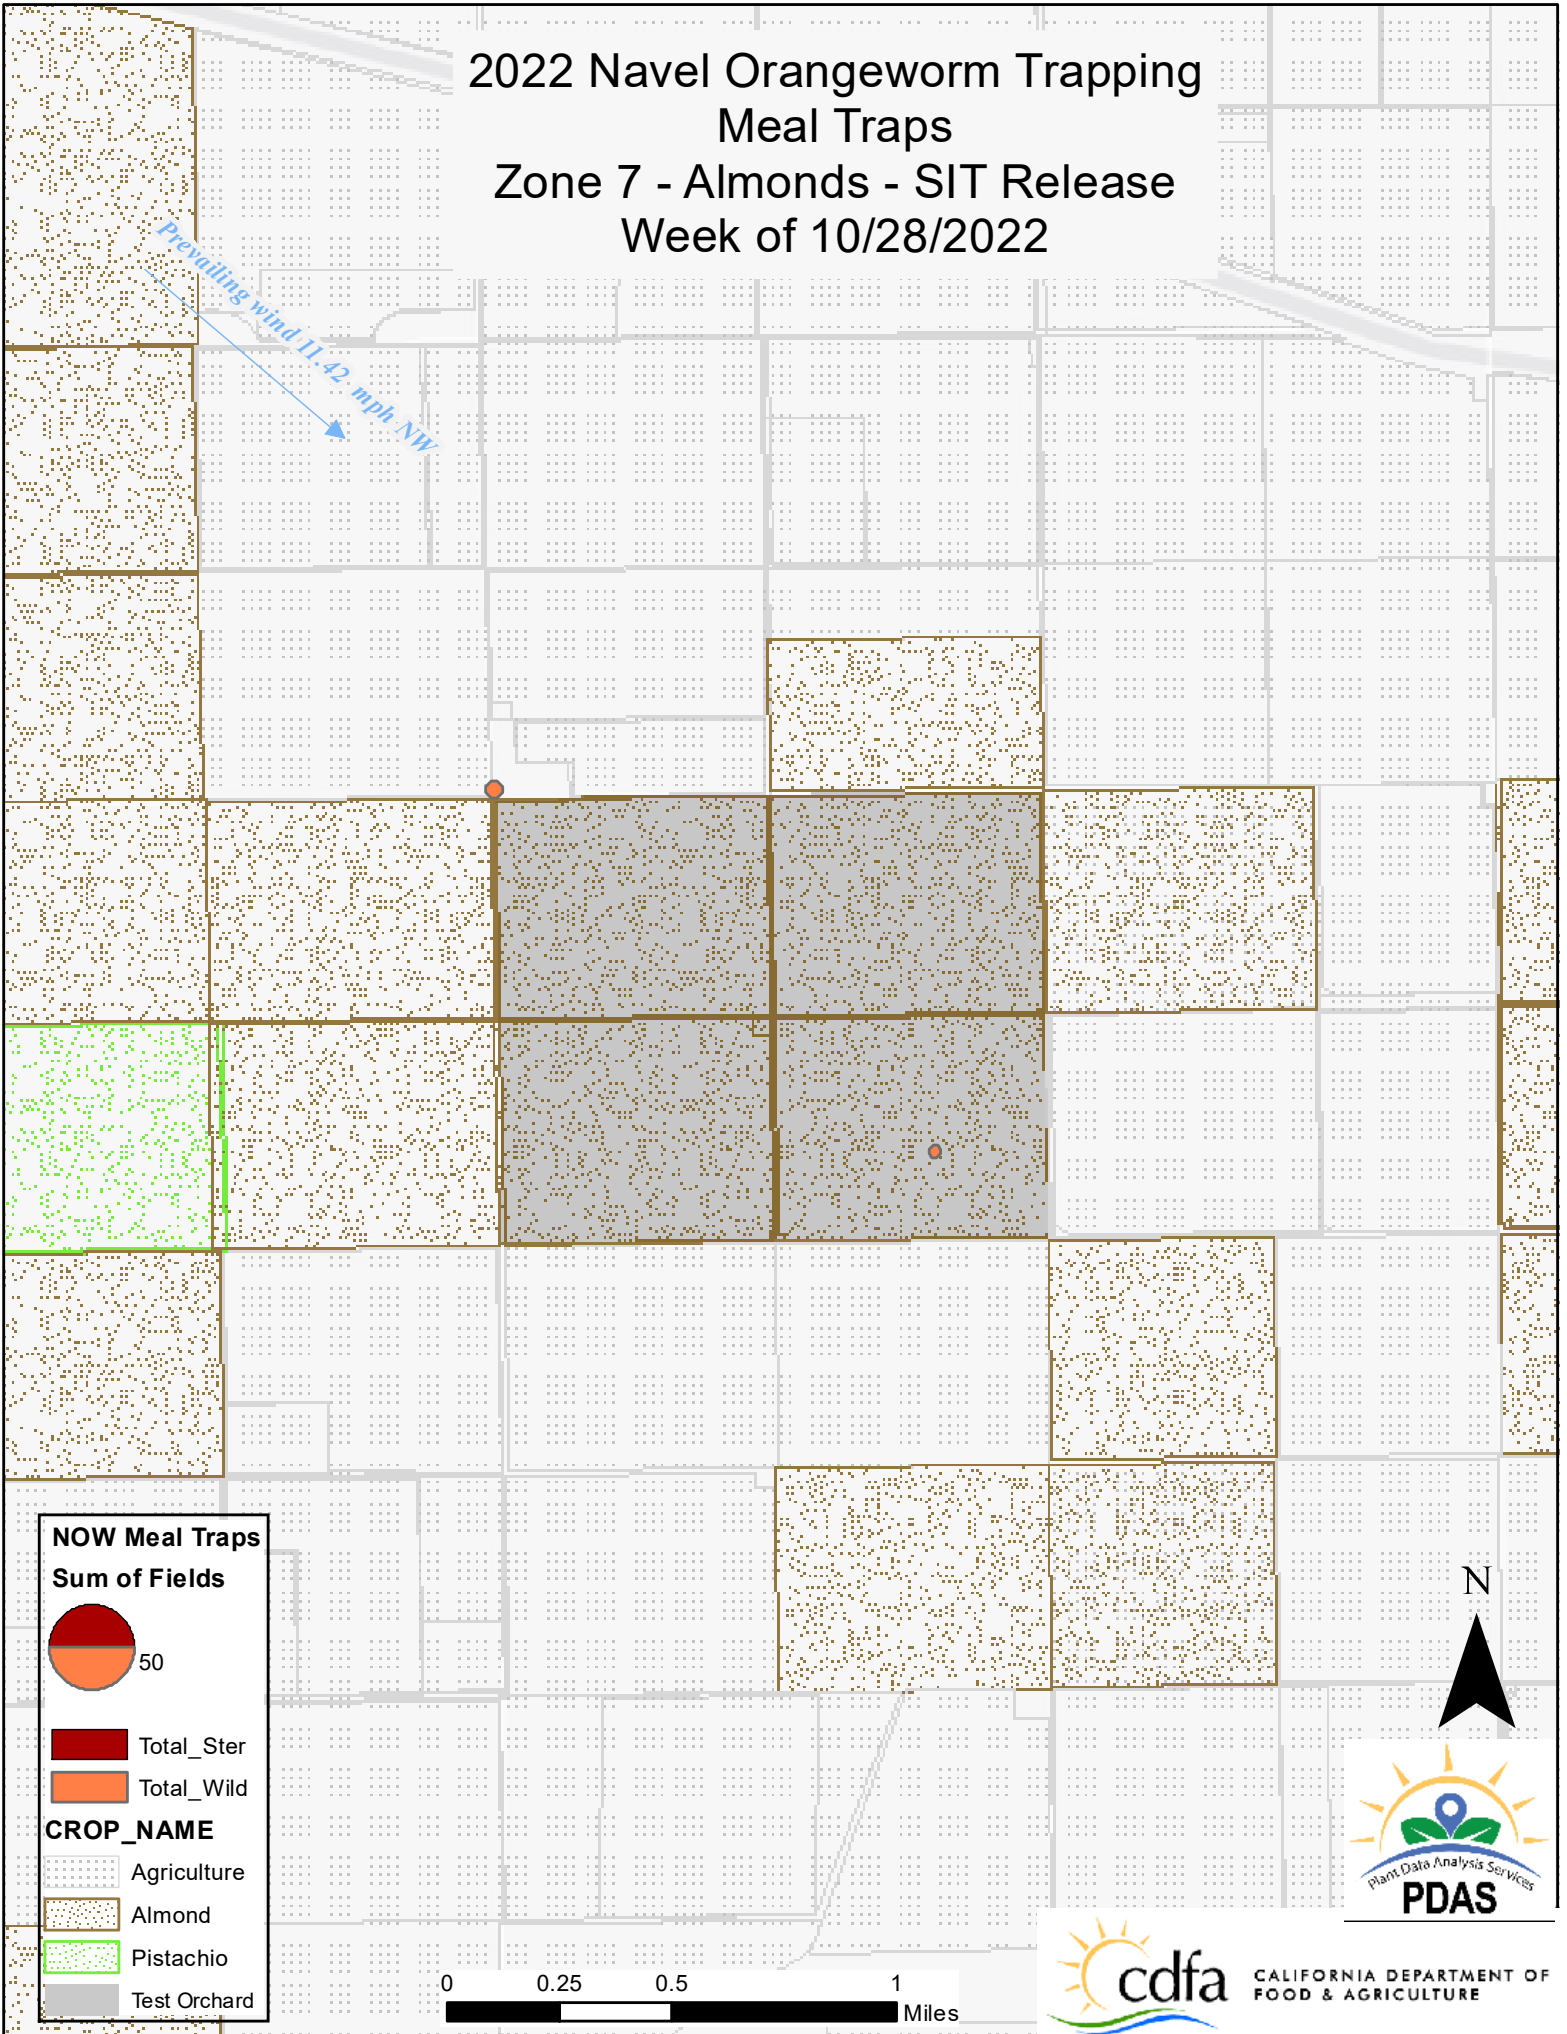

50

CROP_NAME

- Total_Ster
- Total_Wild
- Agriculture
- Almond
- Pistachio
- Test Orchard

2022 Navel Orangeworm Trapping Meal Traps Zone 6 - Pistachio - Non-Release Week of 10/28/2022

Prevailing wind 11.42 mph NW

NOW Meal Traps
Sum of Fields

50

CROP_NAME

- Agriculture
- Almond
- Pistachio
- Test Orchard

Total_Ster

Total_Wild

2022 Navel Orangeworm Trapping Meal Traps Zone 7 - Almonds - SIT Release Week of 10/28/2022

Prevailing wind 11.42 mph NW

NOW Meal Traps
Sum of Fields

50

Total_Ster
Total_Wild

CROP_NAME

- Agriculture
- Almond
- Pistachio
- Test Orchard

2022 Navel Orangeworm Trapping Meal Traps Zone 8 - Almonds- Non-Release Week of 10/28/2022

Prevailing wind 11.42 mph NW

NOW Meal Traps
Sum of Fields

50

Total_Ster
 Total_Wild

CROP_NAME

- Agriculture
- Almond
- Pistachio
- Test Orchard