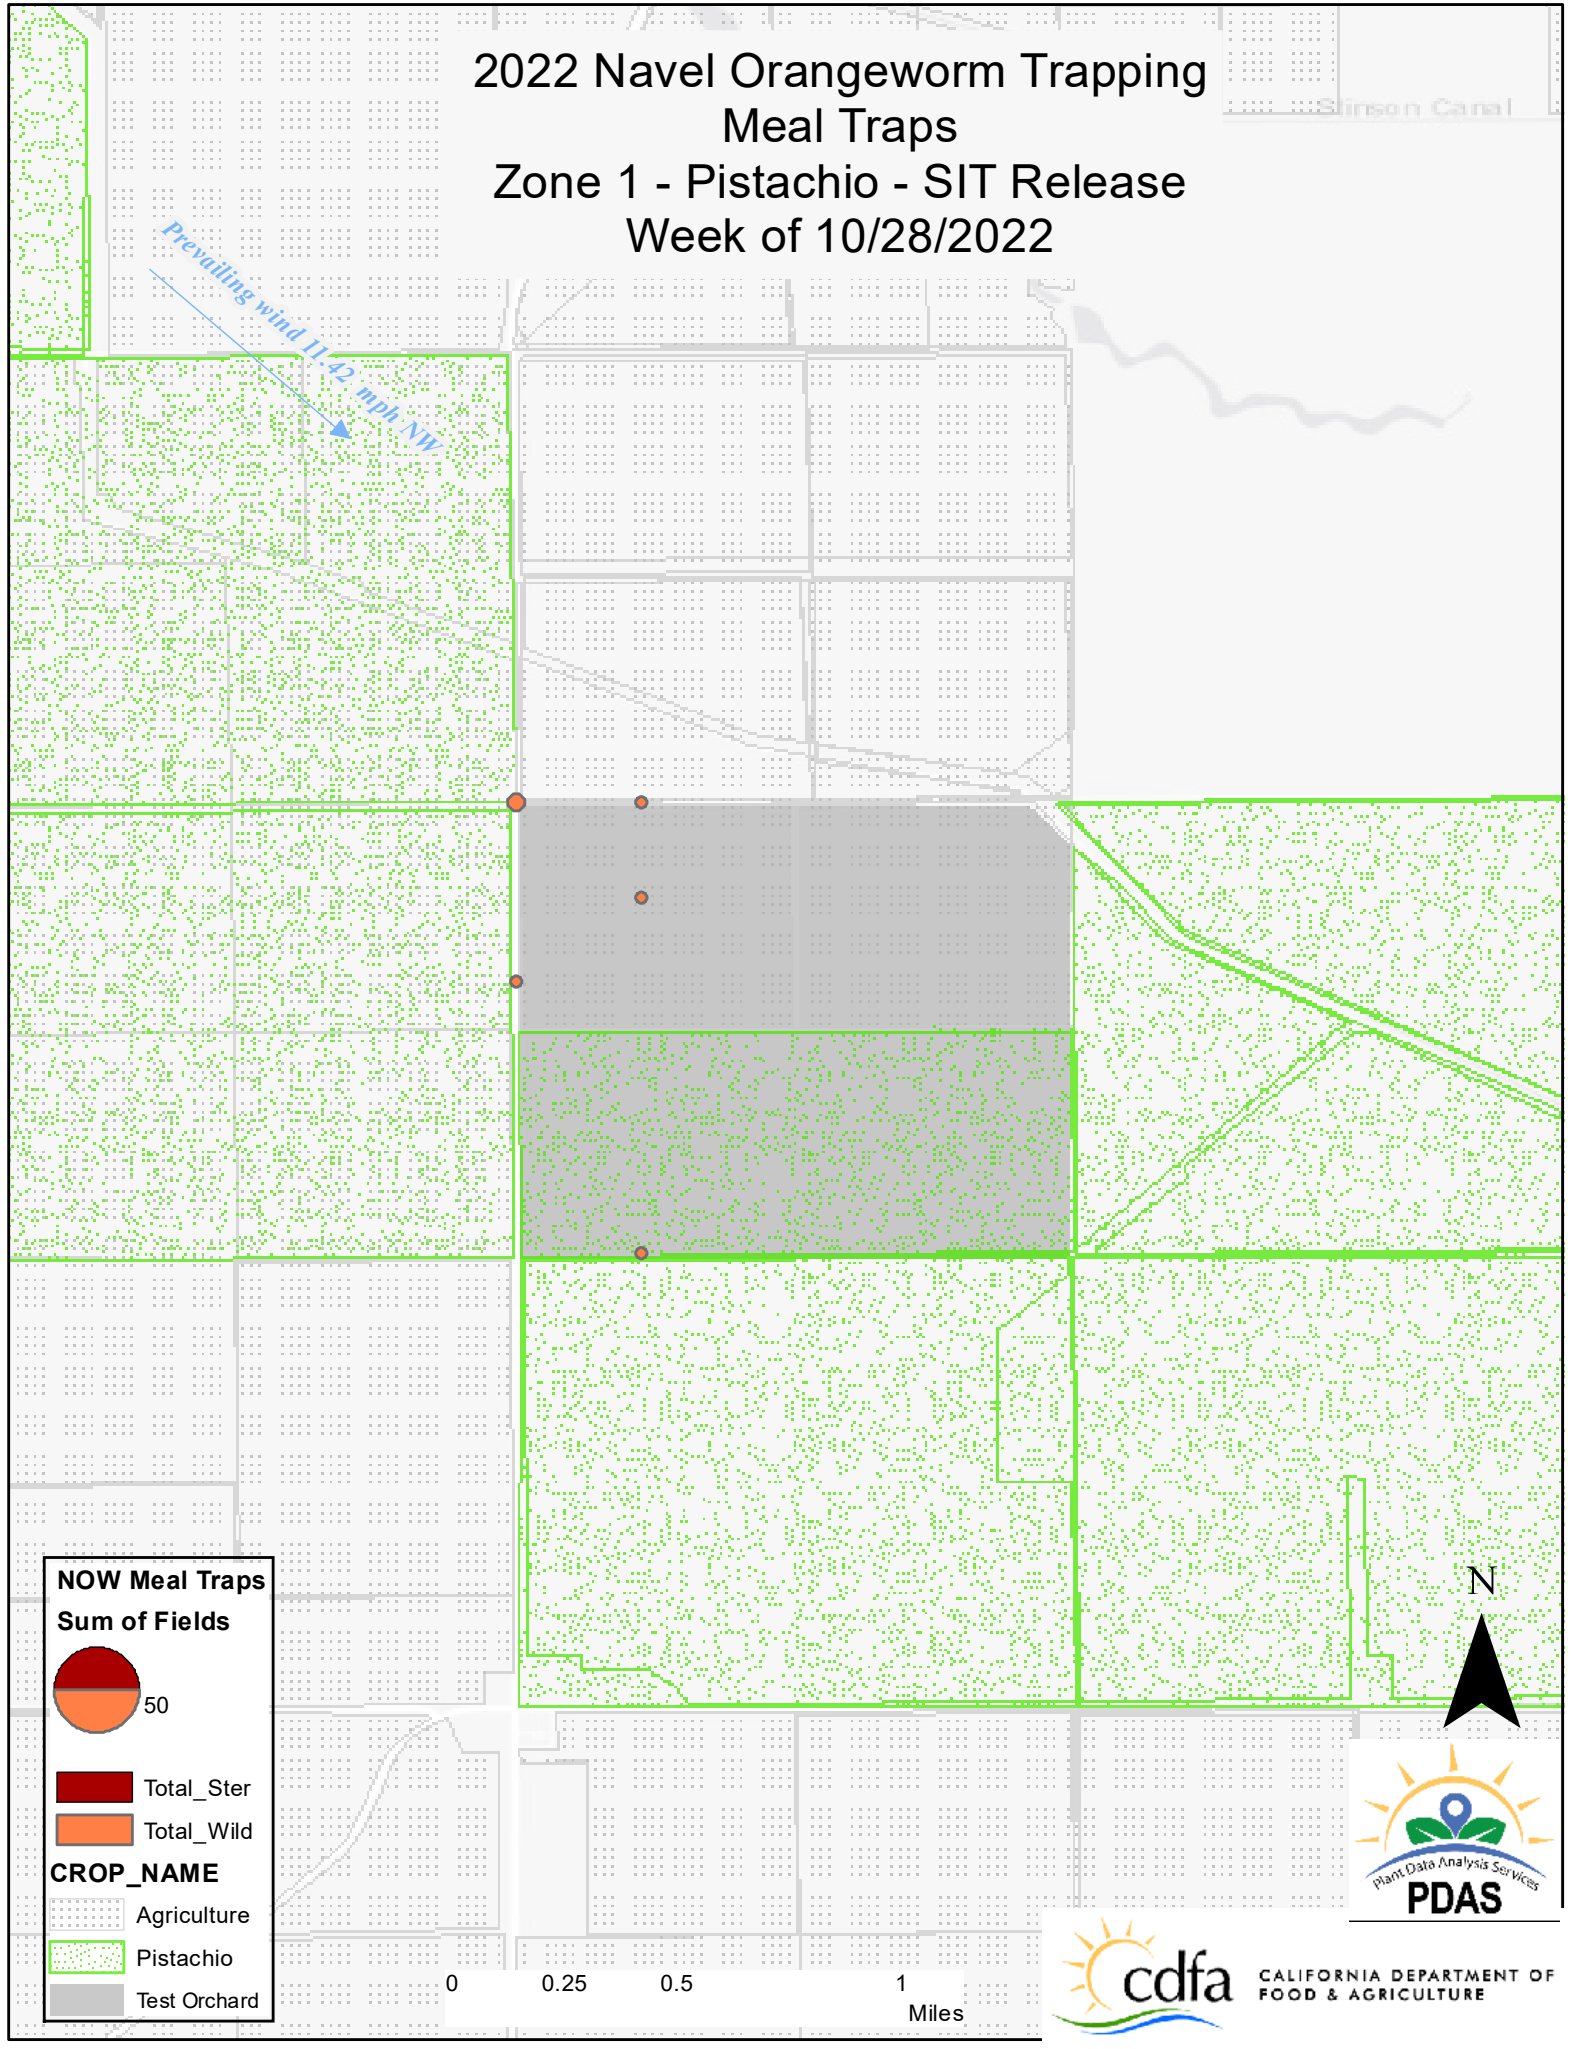

2022 Navel Orangeworm Trapping Meal Traps Zone 1 - Pistachio - SIT Release Week of 10/28/2022

Prevailing wind 11.42 mph NW

NOW Meal Traps
Sum of Fields

50

Total_Ster
Total_Wild

CROP_NAME

Agriculture
Pistachio
Test Orchard

N

Plant Data Analysis Services
PDAS

2022 Navel Orangeworm Trapping Meal Traps Zone 2 - Pistachio - Non-Release Week of 10/28/2022

Prevailing wind 11.42 mph NW

NOW Meal Traps
Sum of Fields

50

Total_Ster
 Total_Wild

CROP_NAME

Agriculture
 Pistachio
 Test Orchard

0 0.25 0.5 1 Miles

2022 Navel Orangeworm Trapping Meal Traps Zone 3 - Almond - SIT Release Week of 10/28/2022

Prevailing wind 11.42 mph NW

NOW Meal Traps
Sum of Fields