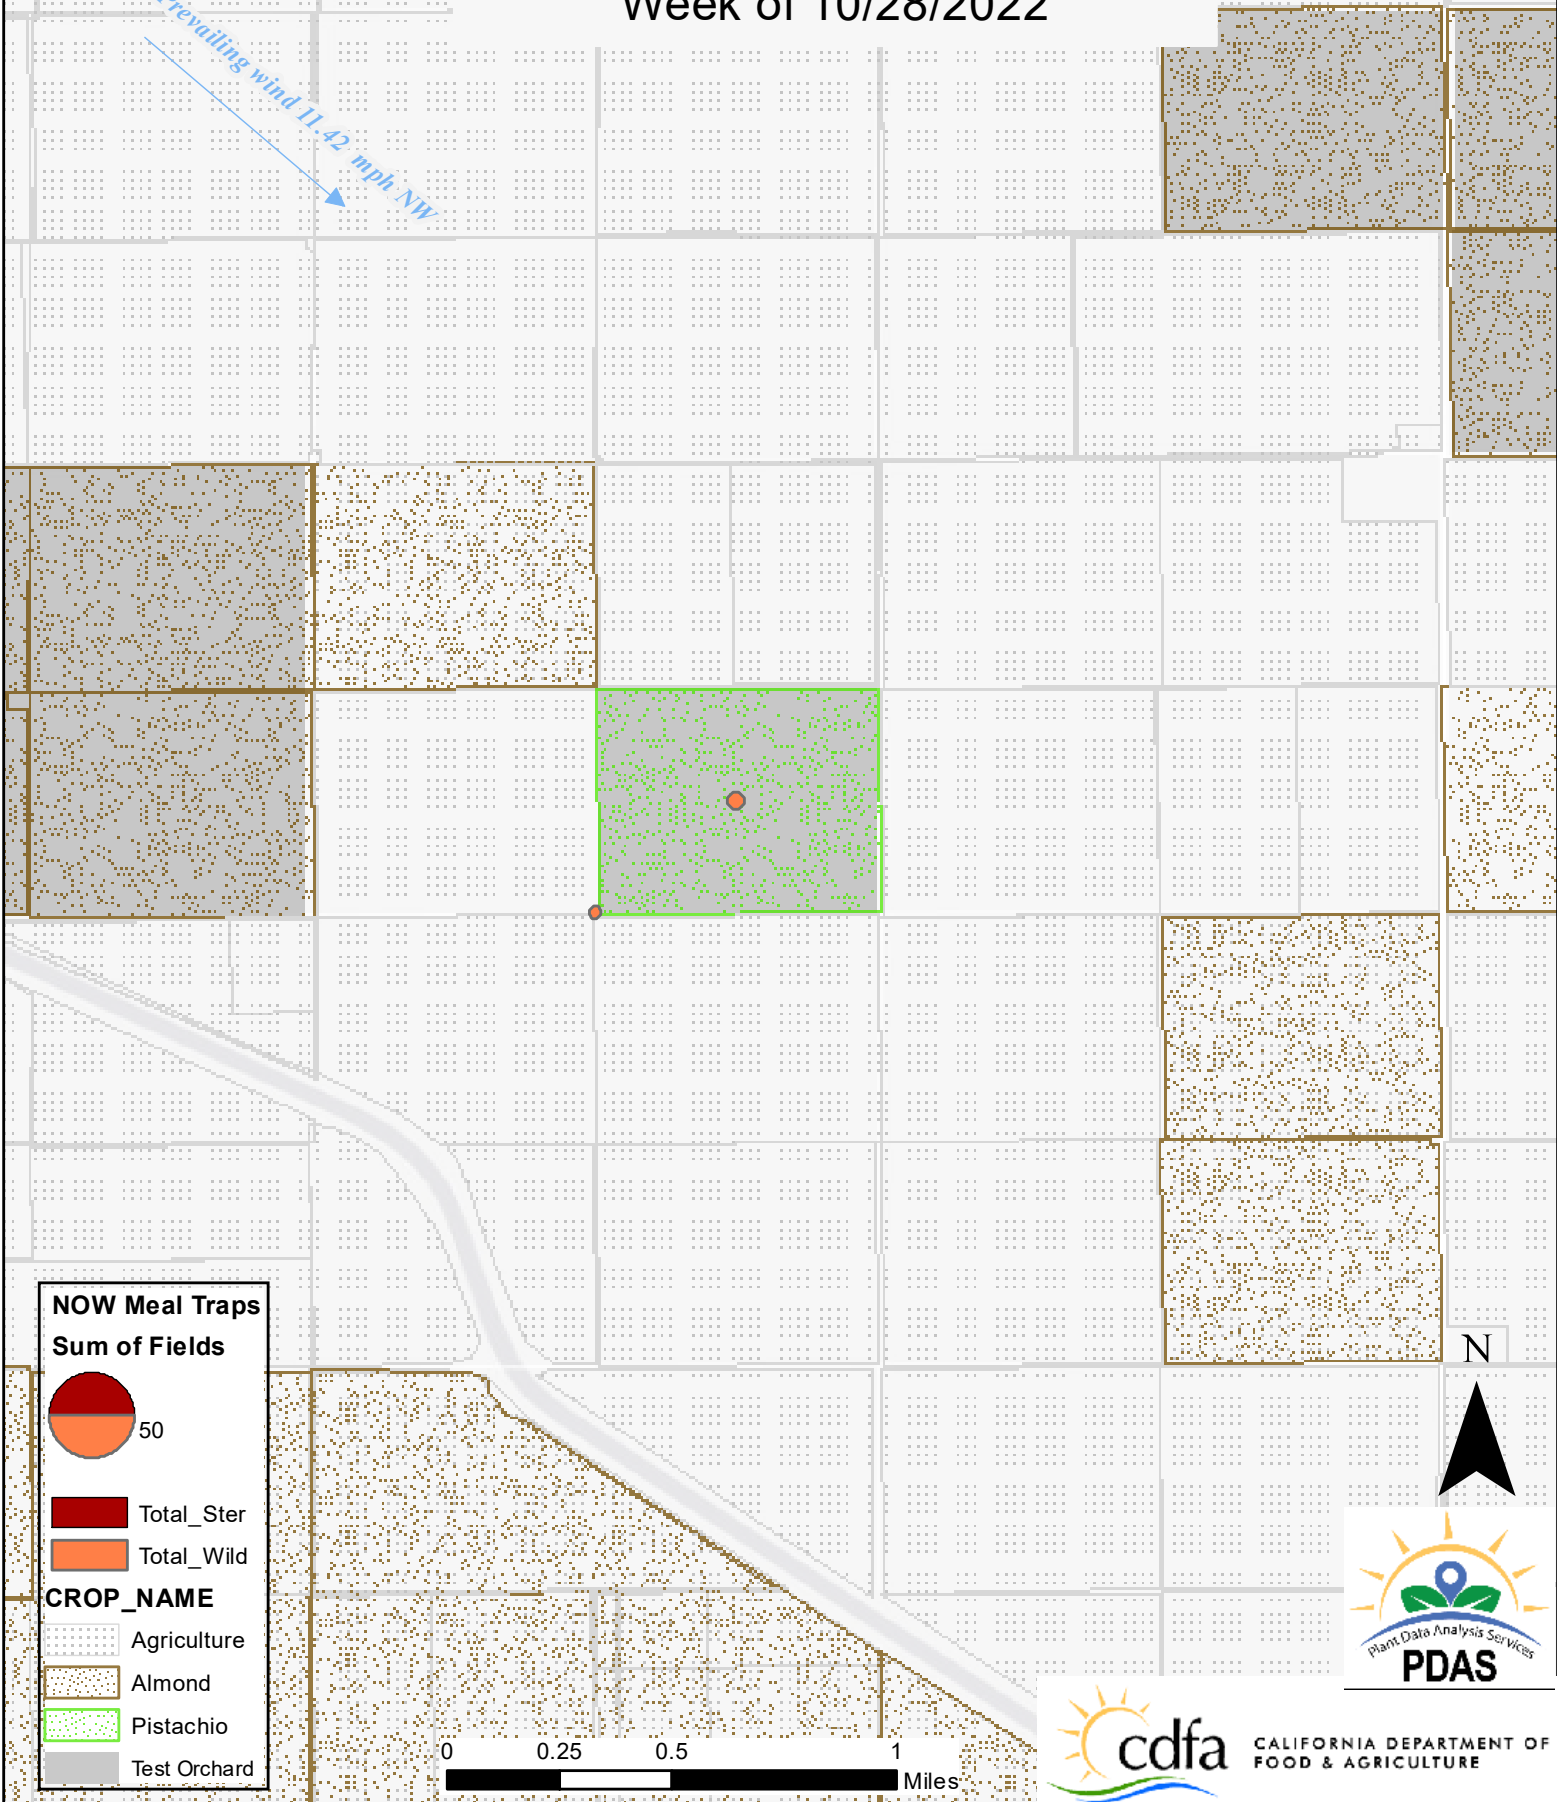

50

CROP_NAME

- Total_Ster
- Total_Wild
- Agriculture
- Almond
- Pistachio
- Test Orchard

2022 Navel Orangeworm Trapping Meal Traps Zone 6 - Pistachio - Non-Release Week of 10/28/2022

Prevailing wind 11.42 mph NW

NOW Meal Traps
Sum of Fields

50

CROP_NAME

- Agriculture
- Almond
- Pistachio
- Test Orchard

Total_Ster

Total_Wild

2022 Navel Orangeworm Trapping Meal Traps Zone 7 - Almonds - SIT Release Week of 10/28/2022

Prevailing wind 11.42 mph NW

NOW Meal Traps
Sum of Fields

50

Total_Ster
Total_Wild

CROP_NAME

- Agriculture
- Almond
- Pistachio
- Test Orchard

2022 Navel Orangeworm Trapping Meal Traps Zone 8 - Almonds- Non-Release Week of 10/28/2022

Prevailing wind 11.42 mph NW