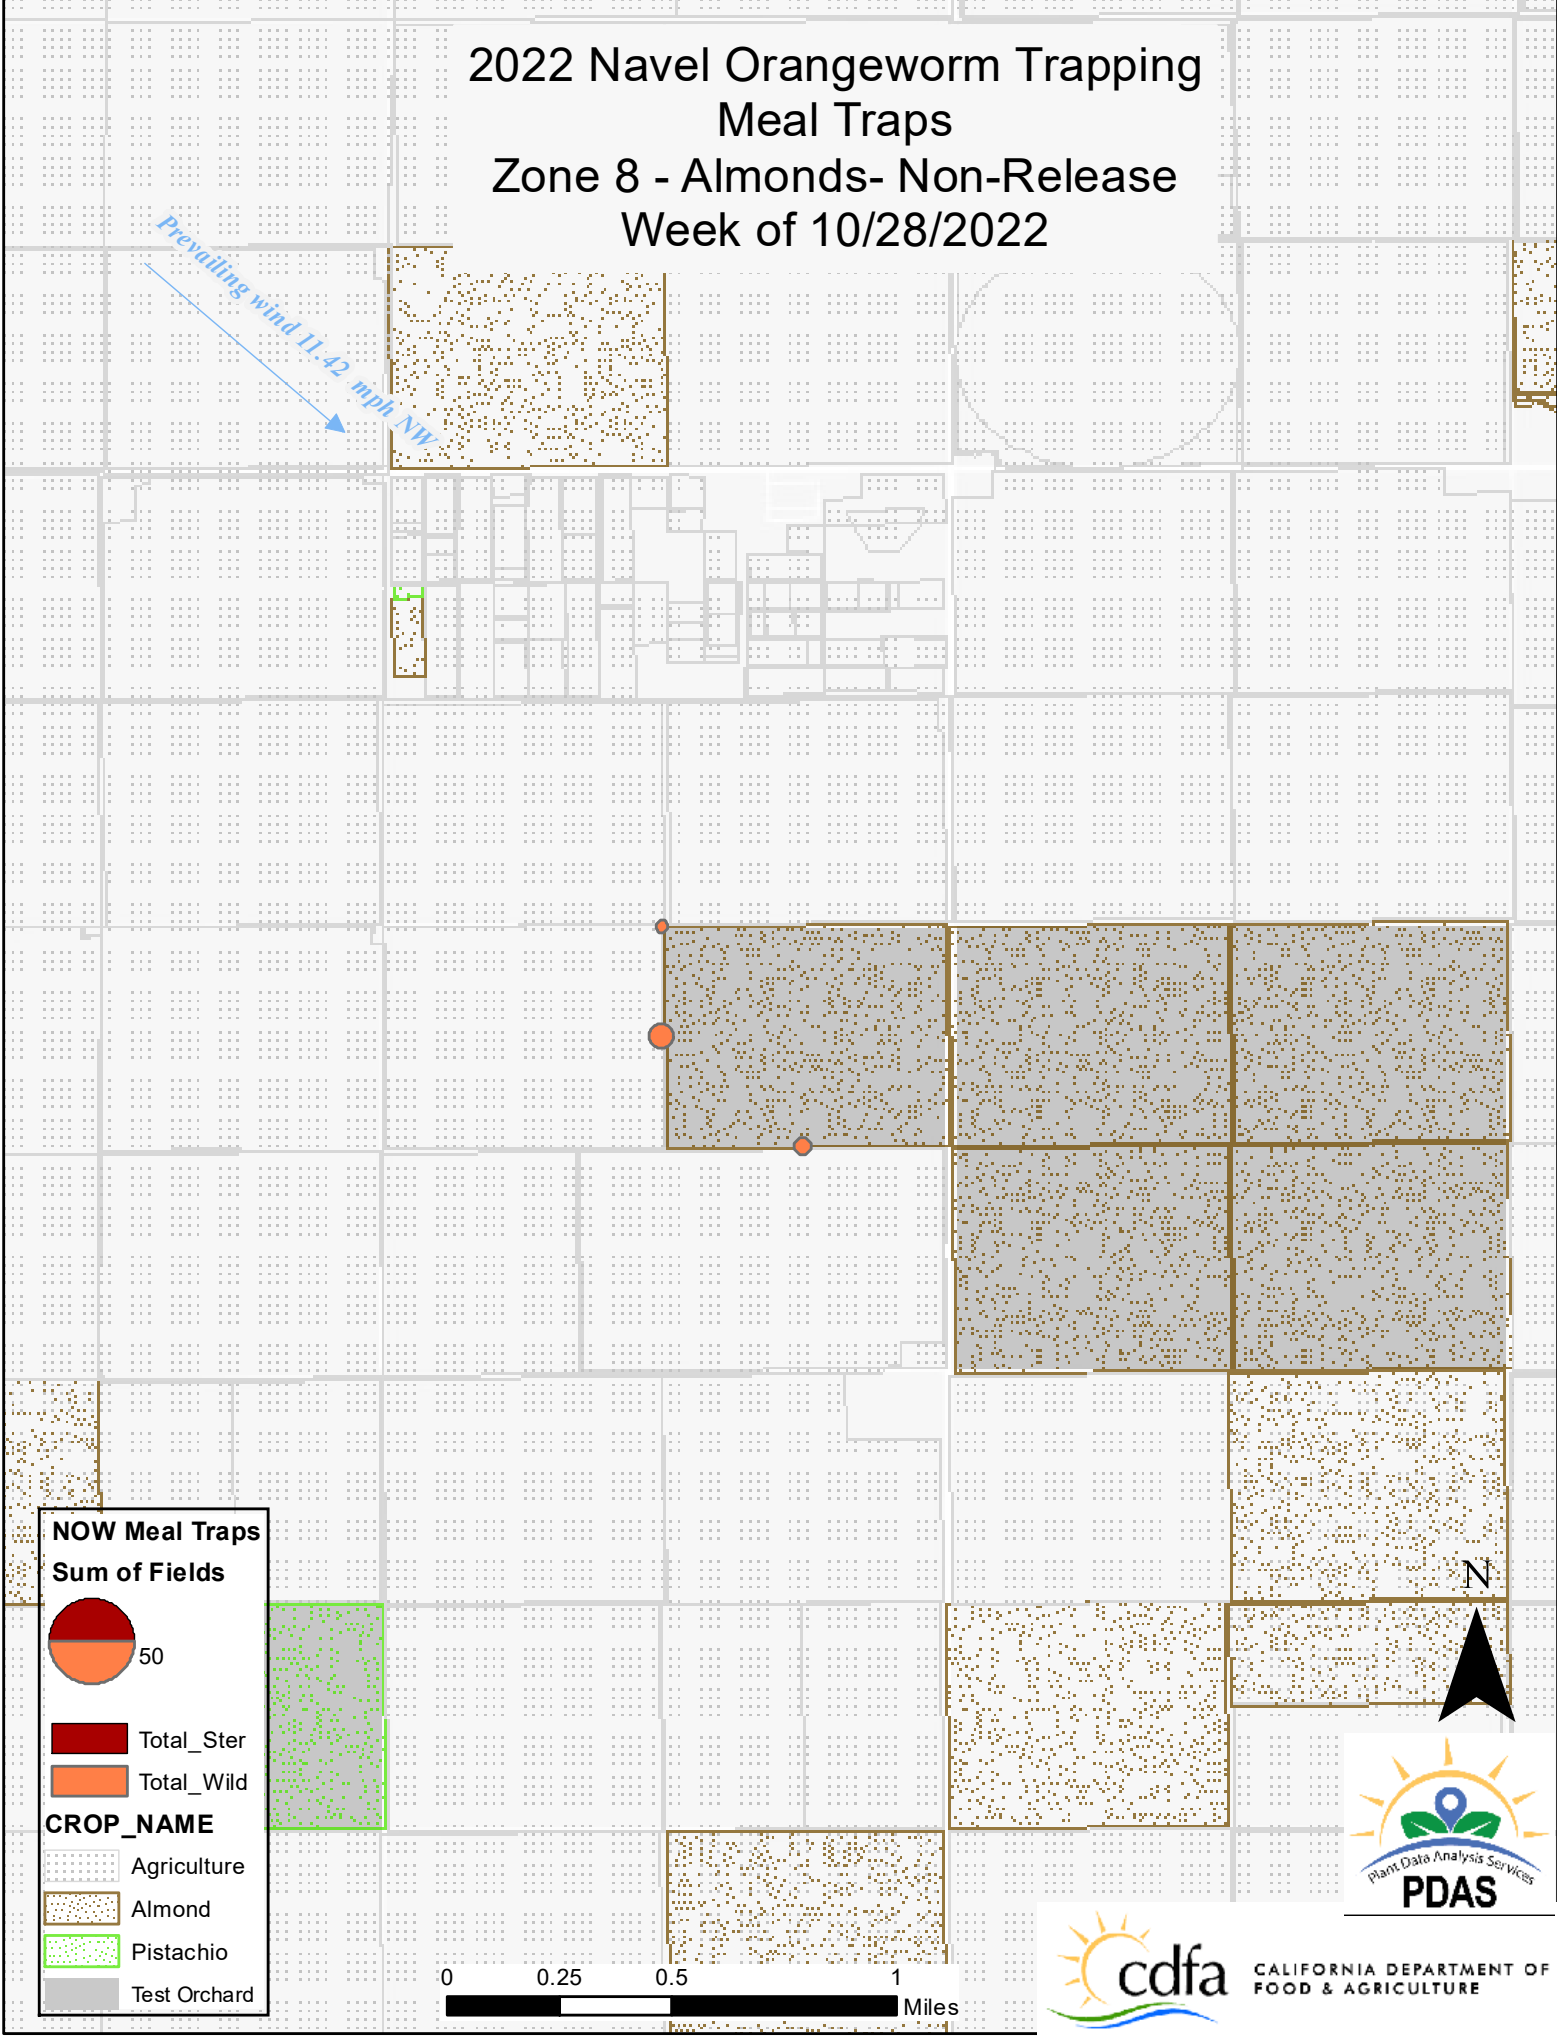

NOW Meal Traps
Sum of Fields

50

CROP_NAME

- Agriculture
- Almond
- Pistachio
- Test Orchard

Total_Ster

Total_Wild

2022 Navel Orangeworm Trapping Meal Traps Zone 7 - Almonds - SIT Release Week of 10/28/2022

Prevailing wind 11.42 mph NW

NOW Meal Traps
Sum of Fields

50

Total_Ster
Total_Wild

CROP_NAME

- Agriculture
- Almond
- Pistachio
- Test Orchard

2022 Navel Orangeworm Trapping Meal Traps Zone 8 - Almonds- Non-Release Week of 10/28/2022

Prevailing wind 11.42 mph NW

NOW Meal Traps
Sum of Fields

50

Total_Ster
 Total_Wild

CROP_NAME

- Agriculture
- Almond
- Pistachio
- Test Orchard