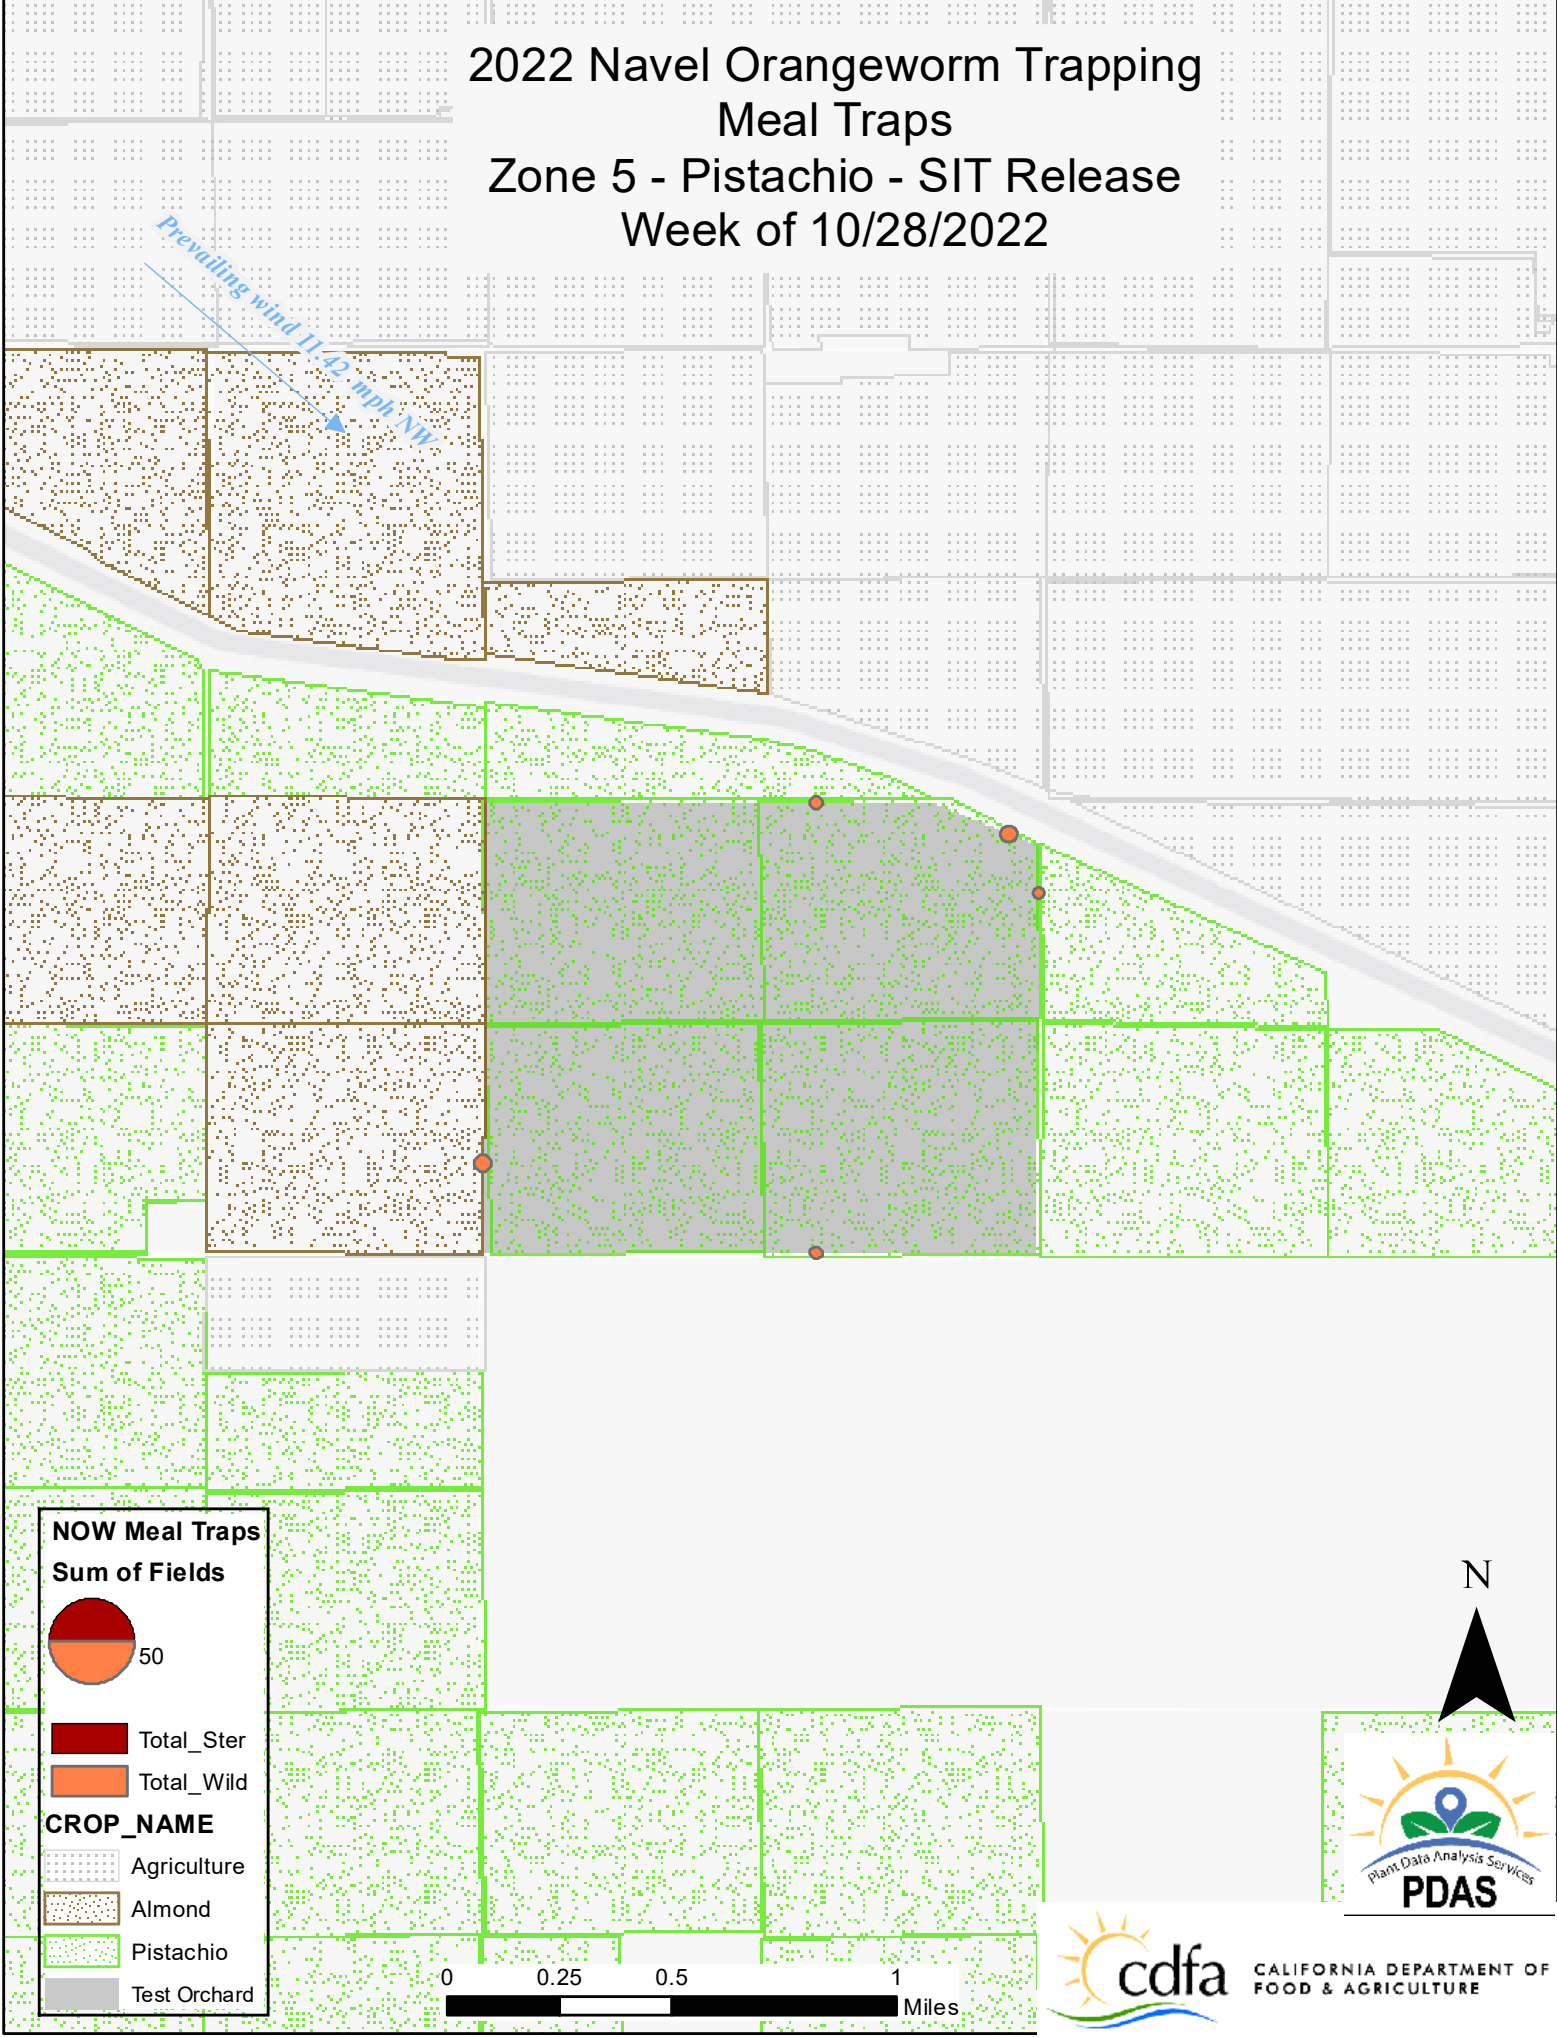

CROP_NAME

Agriculture
 Pistachio
 Test Orchard

0 0.25 0.5 1 Miles

2022 Navel Orangeworm Trapping Meal Traps Zone 3 - Almond - SIT Release Week of 10/28/2022

Prevailing wind 11.42 mph NW

NOW Meal Traps
Sum of Fields

50

CROP_NAME

- Agriculture
- Almond
- Test Orchard

0 0.25 0.5 1 Miles

2022 Navel Orangeworm Trapping Meal Traps Zone 5 - Pistachio - SIT Release Week of 10/28/2022

Prevailing wind 11-42 mph NW

NOW Meal Traps
Sum of Fields

50

CROP_NAME

- Total_Ster
- Total_Wild
- Agriculture
- Almond
- Pistachio
- Test Orchard

2022 Navel Orangeworm Trapping Meal Traps Zone 6 - Pistachio - Non-Release Week of 10/28/2022

Prevailing wind 11.42 mph NW

NOW Meal Traps
Sum of Fields

50

CROP_NAME

- Agriculture
- Almond
- Pistachio
- Test Orchard

Total_Ster

Total_Wild

2022 Navel Orangeworm Trapping Meal Traps Zone 7 - Almonds - SIT Release Week of 10/28/2022

Prevailing wind 11.42 mph NW