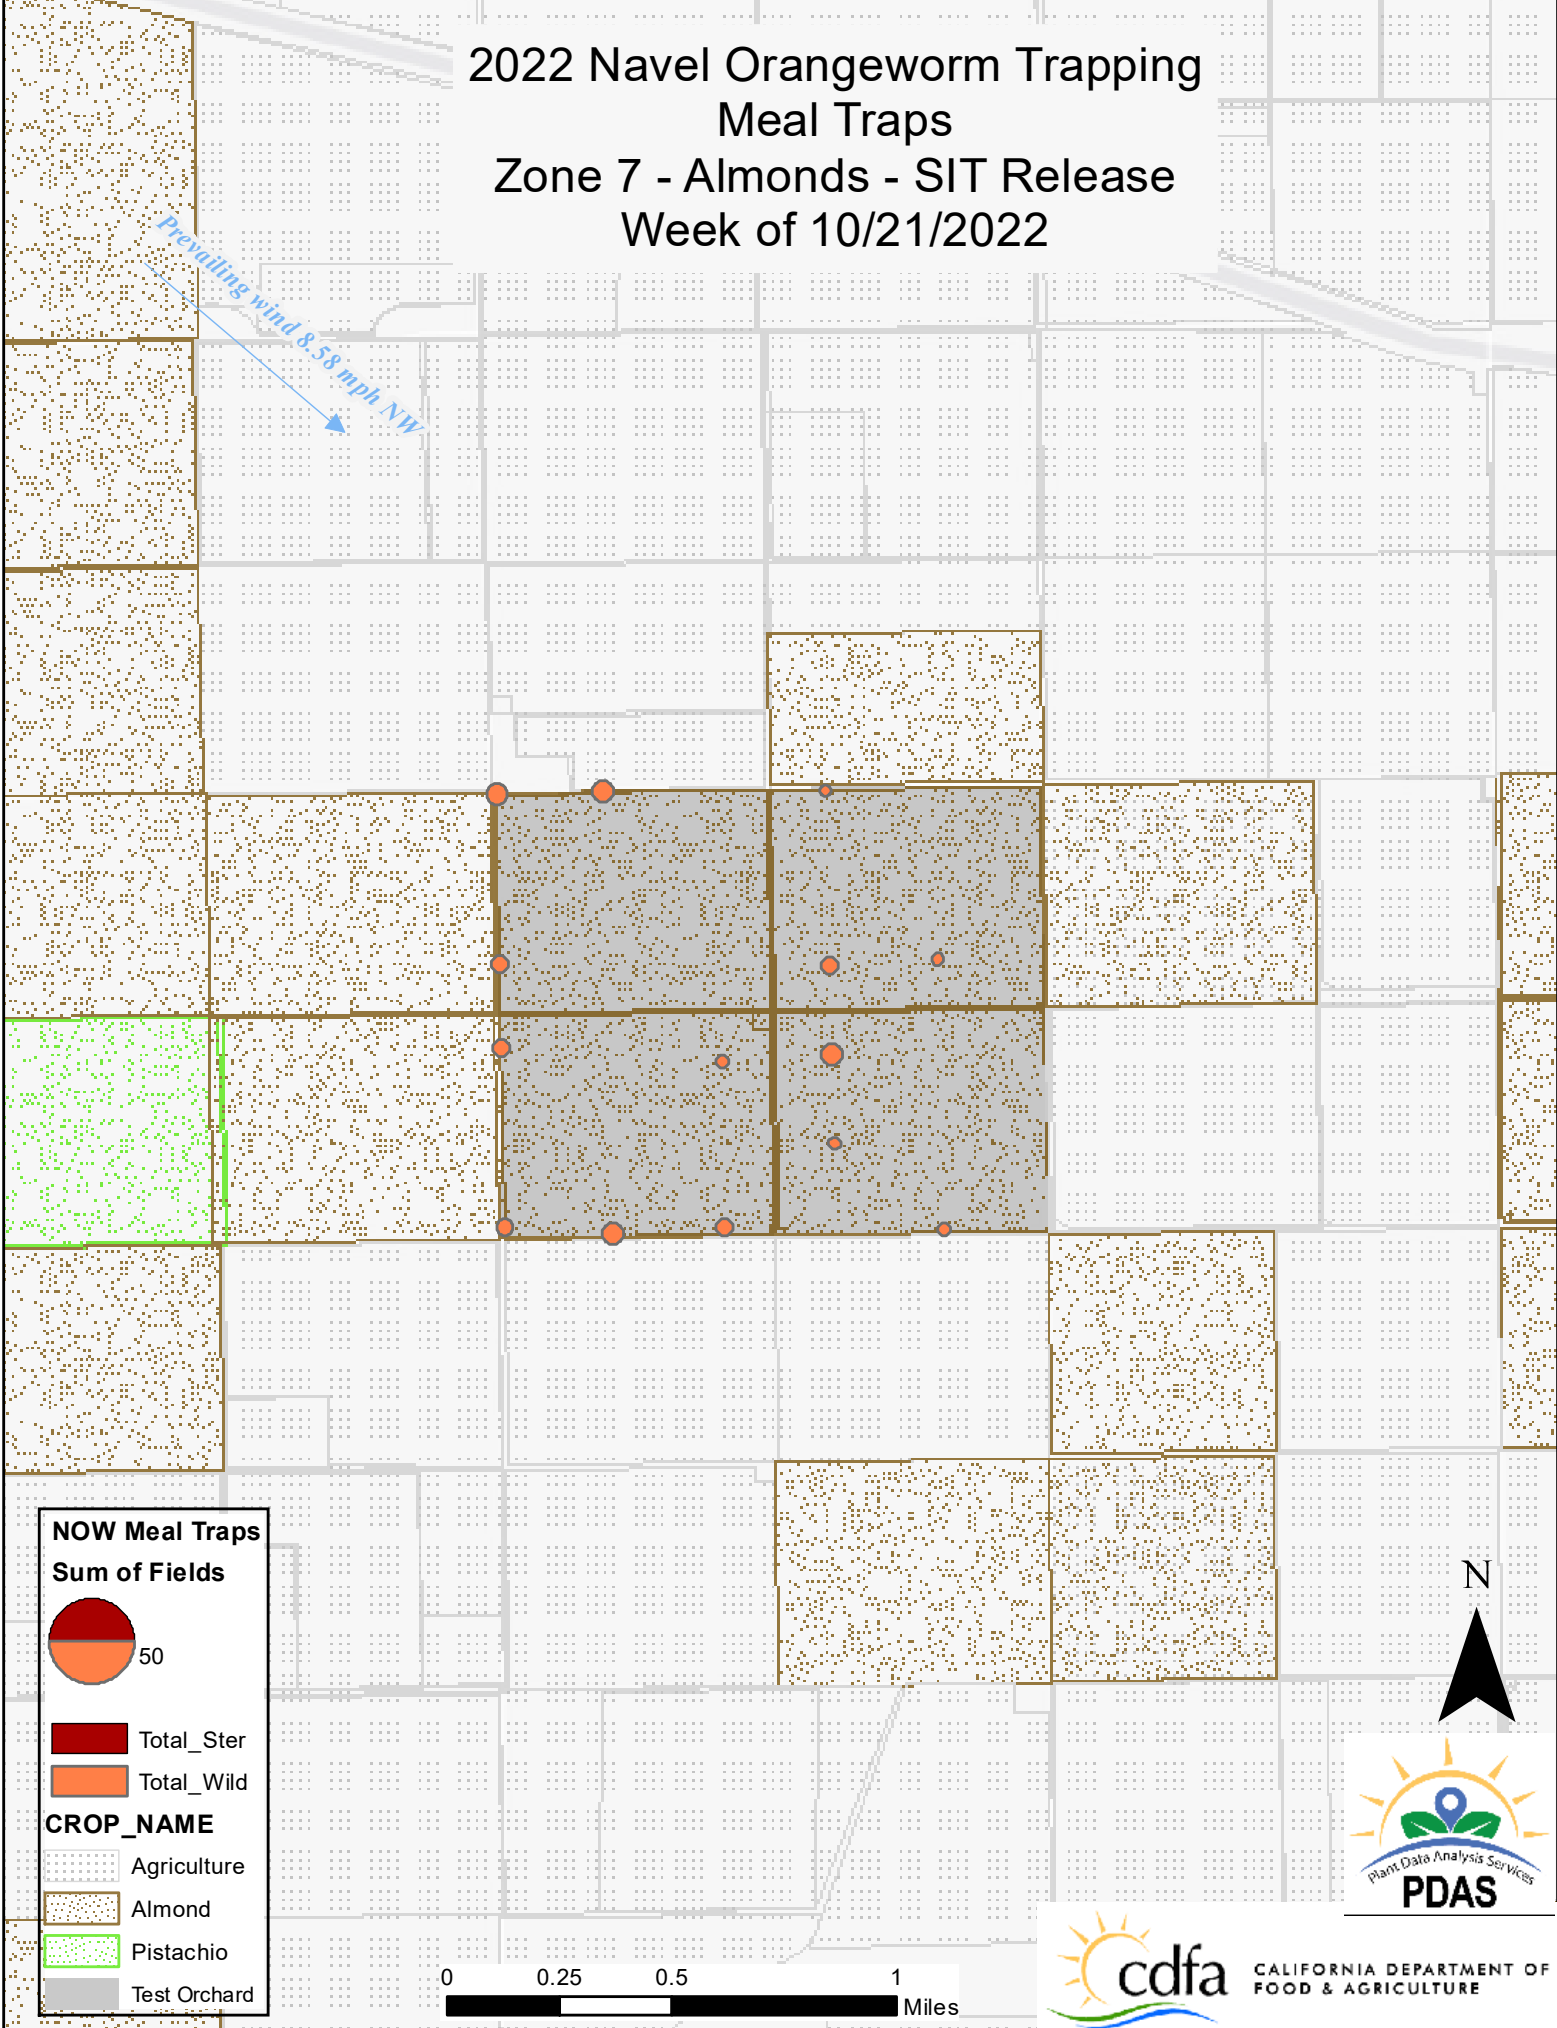

Prevailing wind 8-58 mph-NW

NOW Meal Traps
Sum of Fields

50

Total_Ster
 Total_Wild

CROP_NAME

Agriculture
 Almond
 Pistachio
 Test Orchard

2022 Navel Orangeworm Trapping Meal Traps Zone 6 - Pistachio - Non-Release Week of 10/21/2022

Prevailing wind 8.58 mph NW

NOW Meal Traps Sum of Fields

- Total_Ster
- Total_Wild

- ### CROP_NAME
- Agriculture
 - Almond
 - Pistachio
 - Test Orchard

2022 Navel Orangeworm Trapping Meal Traps Zone 7 - Almonds - SIT Release Week of 10/21/2022

Prevailing wind 8.58 mph NW

NOW Meal Traps

Sum of Fields

Total_Ster

Total_Wild

CROP_NAME

Agriculture

Almond

Pistachio

Test Orchard

2022 Navel Orangeworm Trapping Meal Traps Zone 8 - Almonds- Non-Release Week of 10/21/2022

Prevailing wind 8.58 mph NW

NOW Meal Traps
Sum of Fields

50

CROP_NAME

- Total_Ster
- Total_Wild
- Agriculture
- Almond
- Pistachio
- Test Orchard