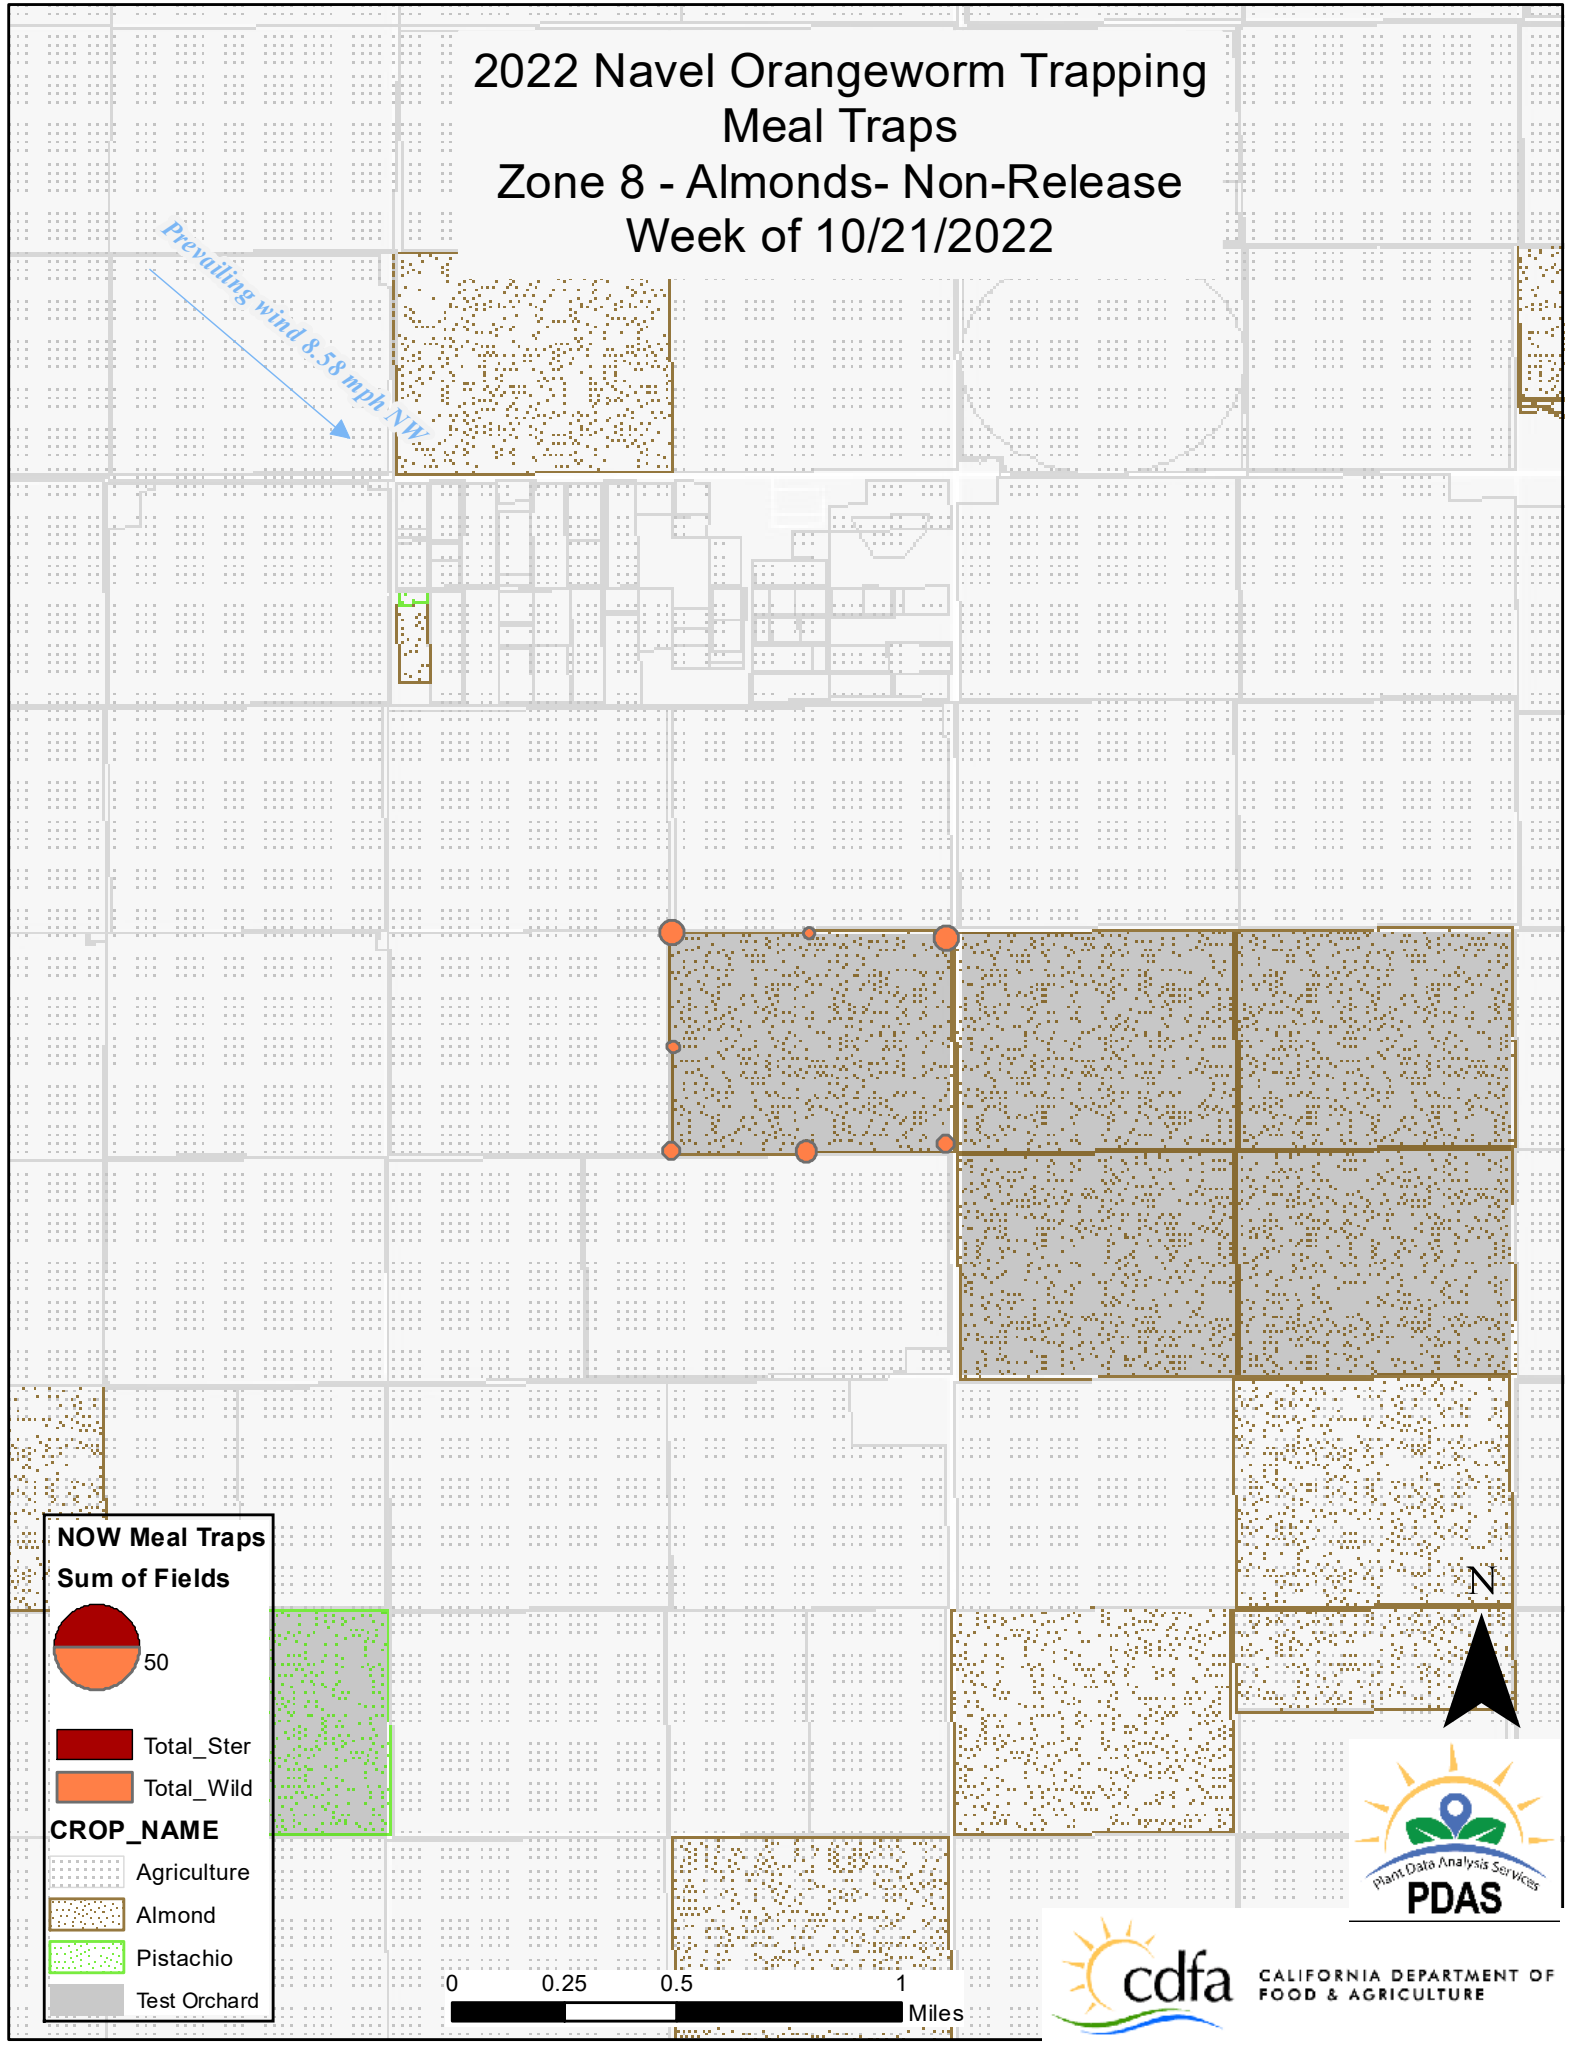

Prevailing wind 8.58 mph NW

NOW Meal Traps Sum of Fields

- Total_Ster
- Total_Wild

- ### CROP_NAME
- Agriculture
 - Almond
 - Pistachio
 - Test Orchard

2022 Navel Orangeworm Trapping Meal Traps Zone 7 - Almonds - SIT Release Week of 10/21/2022

Prevailing wind 8.58 mph NW

NOW Meal Traps

Sum of Fields

Total_Ster

Total_Wild

CROP_NAME

Agriculture

Almond

Pistachio

Test Orchard

2022 Navel Orangeworm Trapping Meal Traps Zone 8 - Almonds- Non-Release Week of 10/21/2022

Prevailing wind 8.58 mph NW

NOW Meal Traps
Sum of Fields

50

CROP_NAME

- Total_Ster
- Total_Wild
- Agriculture
- Almond
- Pistachio
- Test Orchard