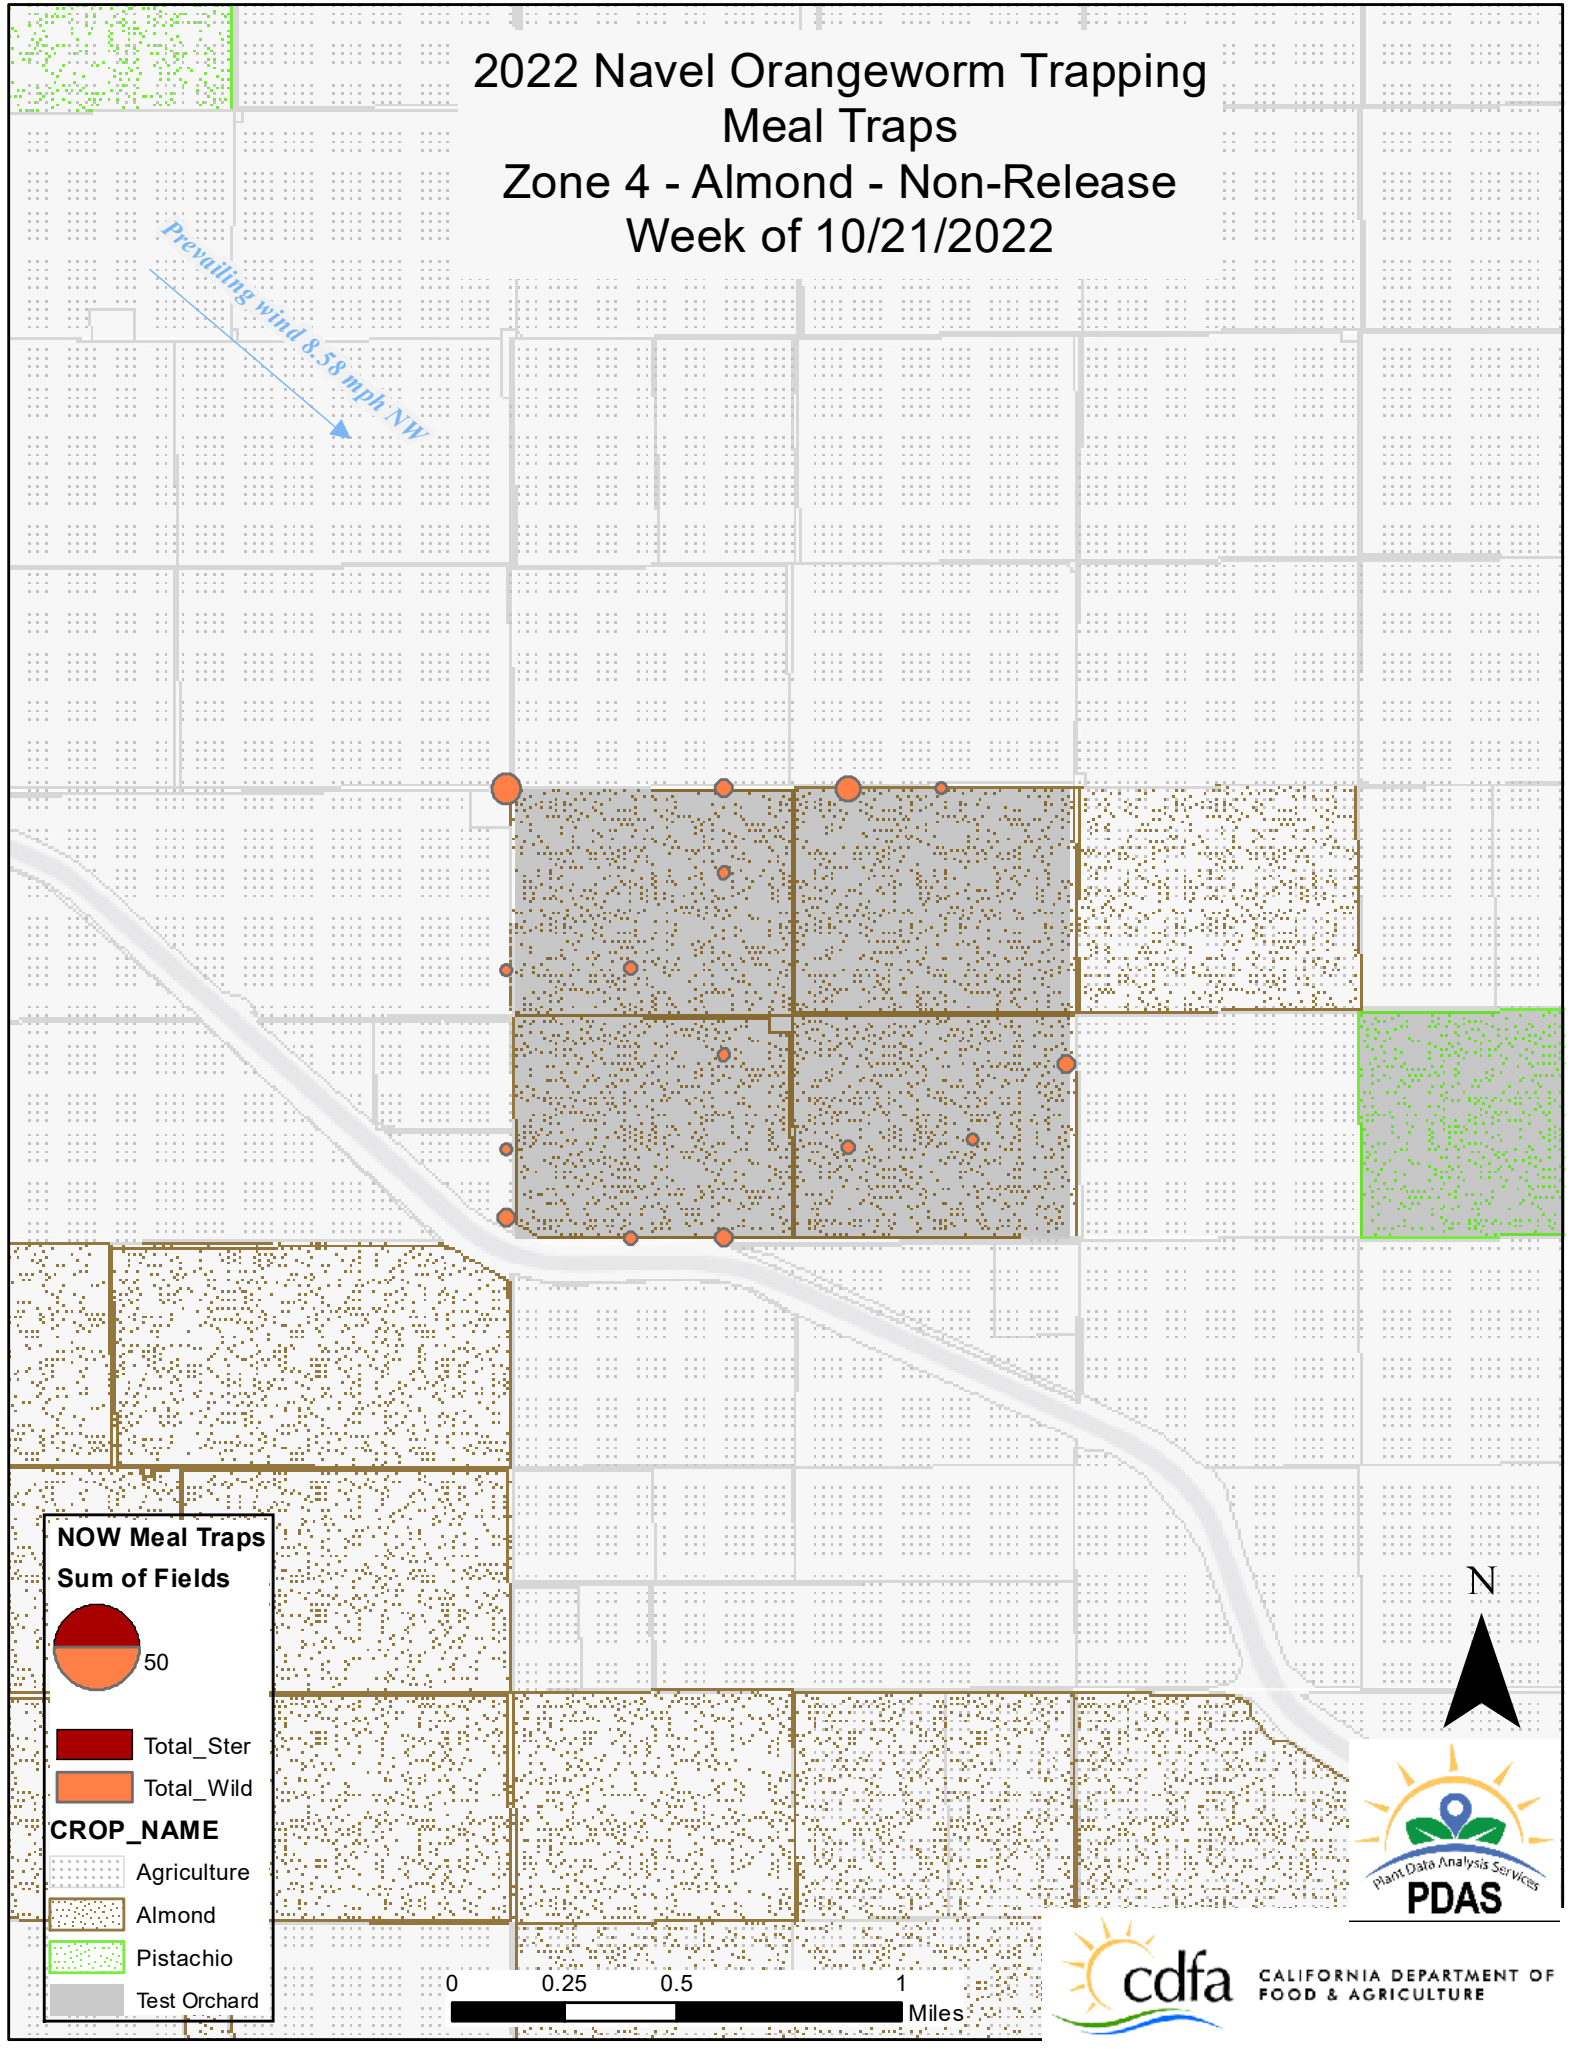

CROP_NAME

Agriculture
 Almond
 Test Orchard

0 0.25 0.5 1 Miles

2022 Navel Orangeworm Trapping Meal Traps Zone 4 - Almond - Non-Release Week of 10/21/2022

Prevailing wind 8.58 mph NW

NOW Meal Traps
Sum of Fields

50

CROP_NAME

- Agriculture
- Almond
- Pistachio
- Test Orchard

Total_Ster
 Total_Wild

N

Plant Data Analysis Services
PDAS

2022 Navel Orangeworm Trapping Meal Traps Zone 5 - Pistachio - SIT Release Week of 10/21/2022

Prevailing wind 8-58 mph-NW

NOW Meal Traps
Sum of Fields

50

Total_Ster
 Total_Wild

CROP_NAME

Agriculture
 Almond
 Pistachio
 Test Orchard

2022 Navel Orangeworm Trapping Meal Traps Zone 6 - Pistachio - Non-Release Week of 10/21/2022