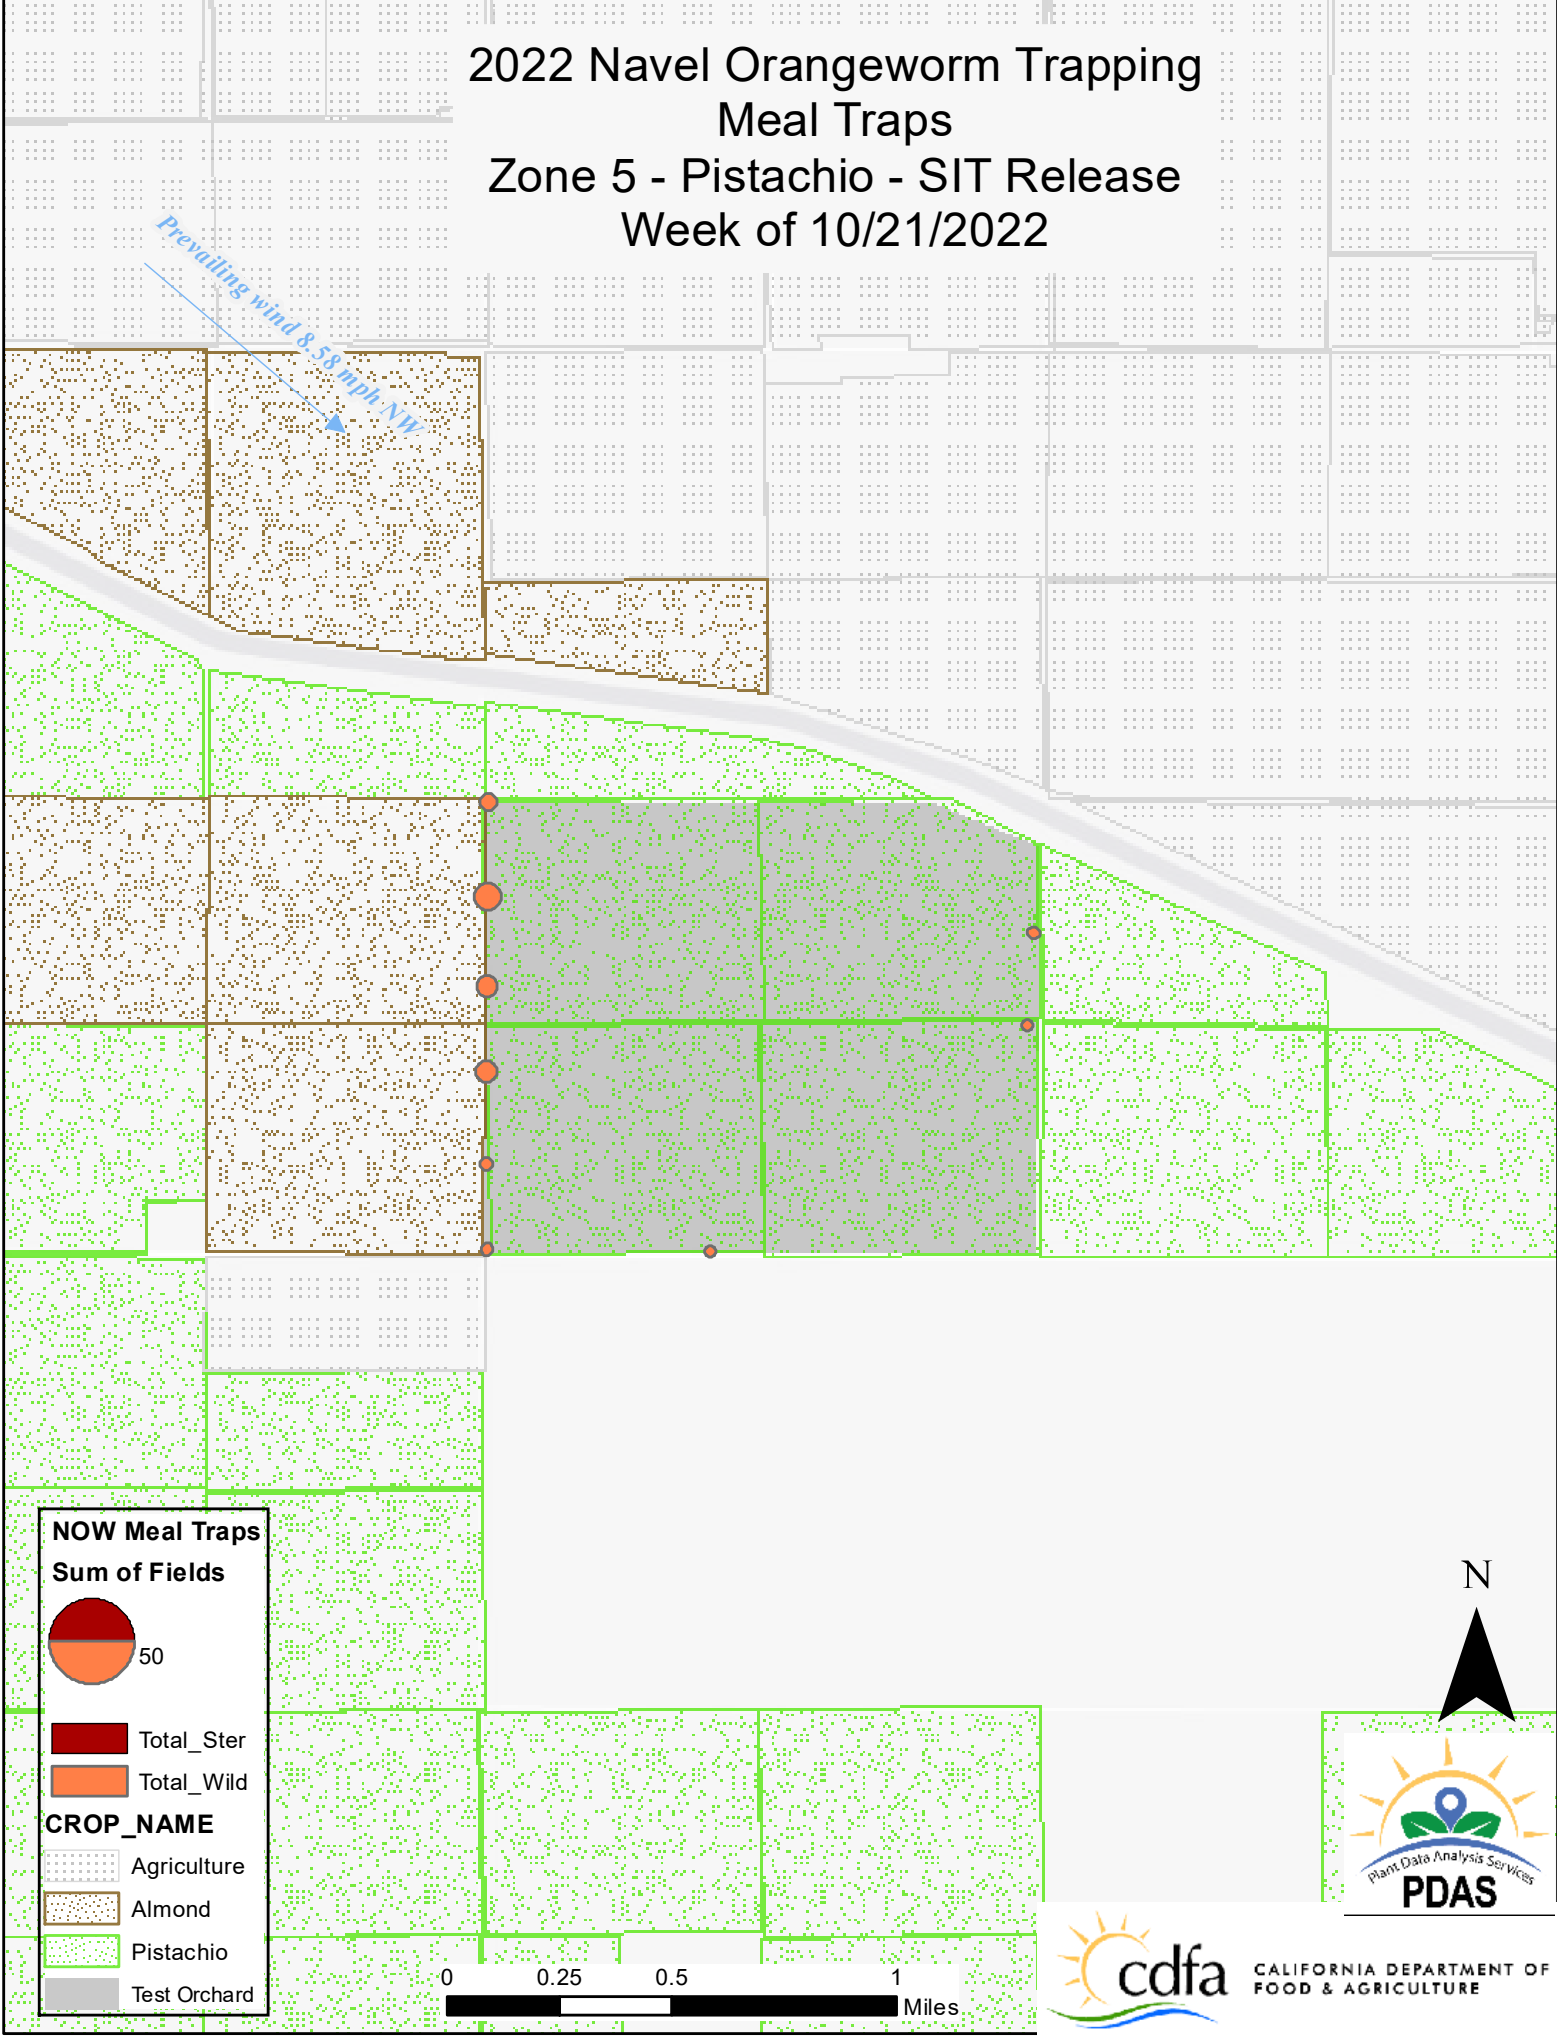

CROP_NAME

Agriculture
 Almond
 Test Orchard

0 0.25 0.5 1 Miles

2022 Navel Orangeworm Trapping Meal Traps Zone 4 - Almond - Non-Release Week of 10/21/2022

Prevailing wind 8.58 mph NW

NOW Meal Traps
Sum of Fields

50

CROP_NAME

- Agriculture
- Almond
- Pistachio
- Test Orchard

Total_Ster
 Total_Wild

N

Plant Data Analysis Services
PDAS

2022 Navel Orangeworm Trapping Meal Traps Zone 5 - Pistachio - SIT Release Week of 10/21/2022

Prevailing wind 8-58 mph-NW

NOW Meal Traps
Sum of Fields

50

Total_Ster
 Total_Wild

CROP_NAME

Agriculture
 Almond
 Pistachio
 Test Orchard

2022 Navel Orangeworm Trapping Meal Traps Zone 6 - Pistachio - Non-Release Week of 10/21/2022

Prevailing wind 8.58 mph NW

NOW Meal Traps Sum of Fields

- Total_Ster
- Total_Wild

- ### CROP_NAME
- Agriculture
 - Almond
 - Pistachio
 - Test Orchard

2022 Navel Orangeworm Trapping Meal Traps Zone 7 - Almonds - SIT Release Week of 10/21/2022