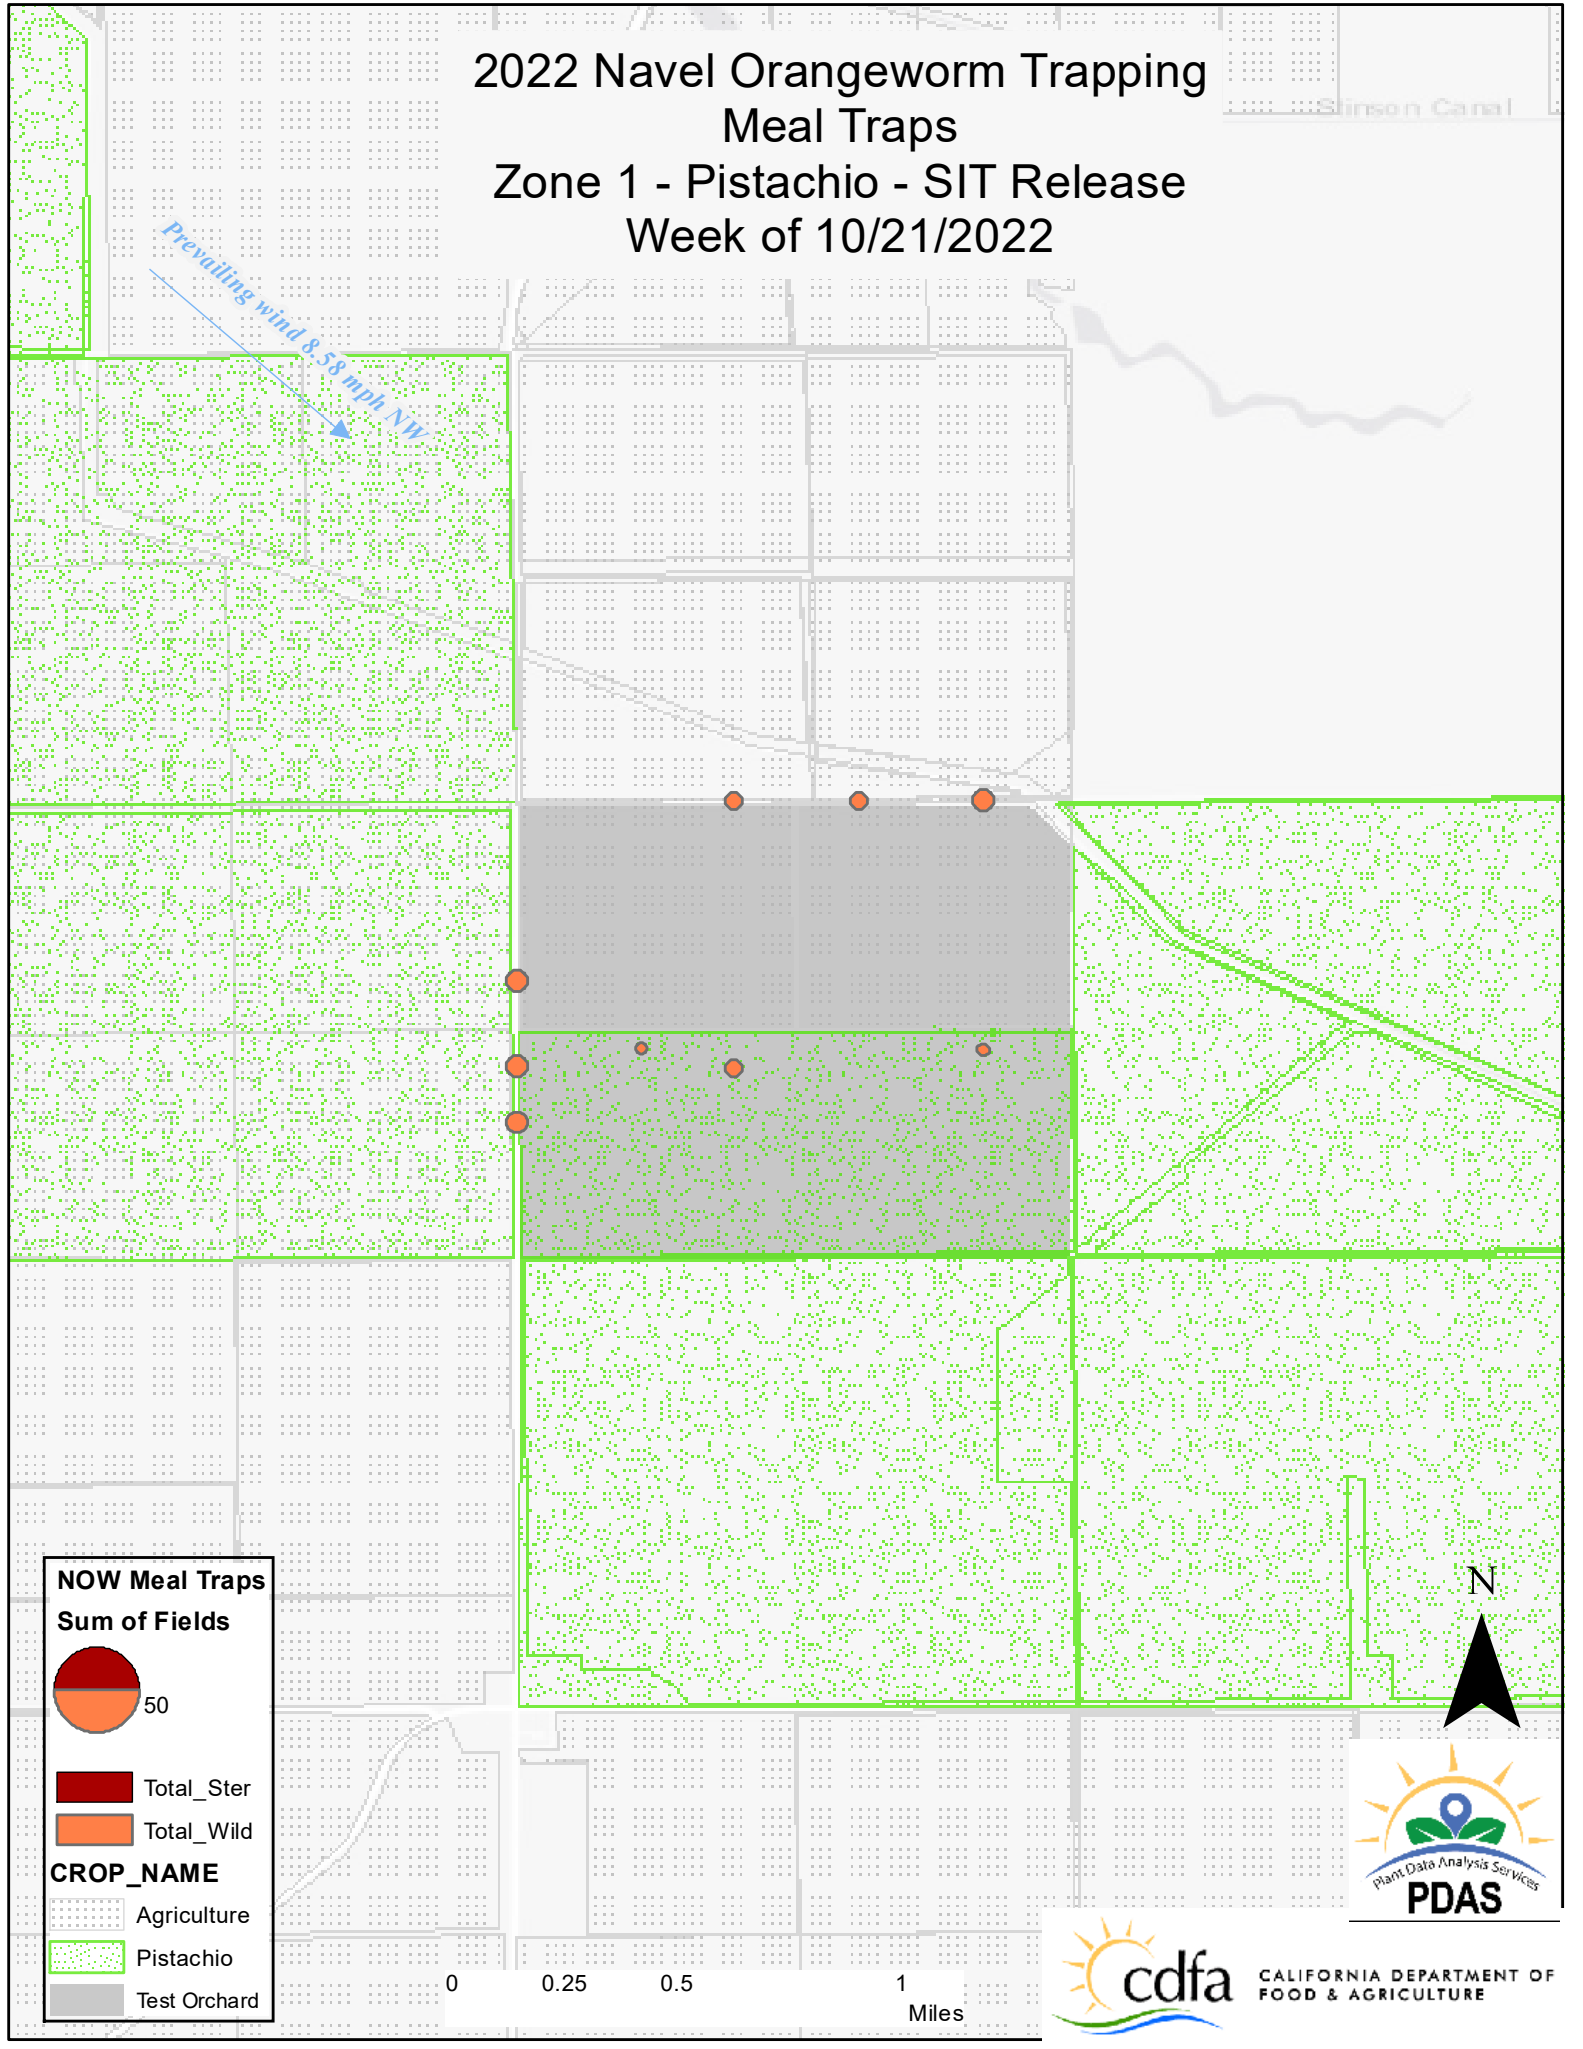

2022 Navel Orangeworm Trapping Meal Traps Zone 1 - Pistachio - SIT Release Week of 10/21/2022

Prevailing wind 8.58 mph NW

NOW Meal Traps
Sum of Fields

50

Total_Ster
 Total_Wild

CROP_NAME

Agriculture
 Pistachio
 Test Orchard

N

PDAS

2022 Navel Orangeworm Trapping Meal Traps Zone 2 - Pistachio - Non-Release Week of 10/21/2022

Prevailing wind 8.58 mph NW

NOW Meal Traps
Sum of Fields

50

Total_Ster
 Total_Wild

CROP_NAME

Agriculture
 Pistachio
 Test Orchard

2022 Navel Orangeworm Trapping Meal Traps Zone 3 - Almond - SIT Release Week of 10/21/2022

Prevailing wind 8.58 mph NW

NOW Meal Traps
Sum of Fields

50

Total_Ster
 Total_Wild

CROP_NAME

Agriculture
 Almond
 Test Orchard

0 0.25 0.5 1 Miles

2022 Navel Orangeworm Trapping Meal Traps Zone 4 - Almond - Non-Release Week of 10/21/2022

Prevailing wind 8.58 mph NW

NOW Meal Traps
Sum of Fields