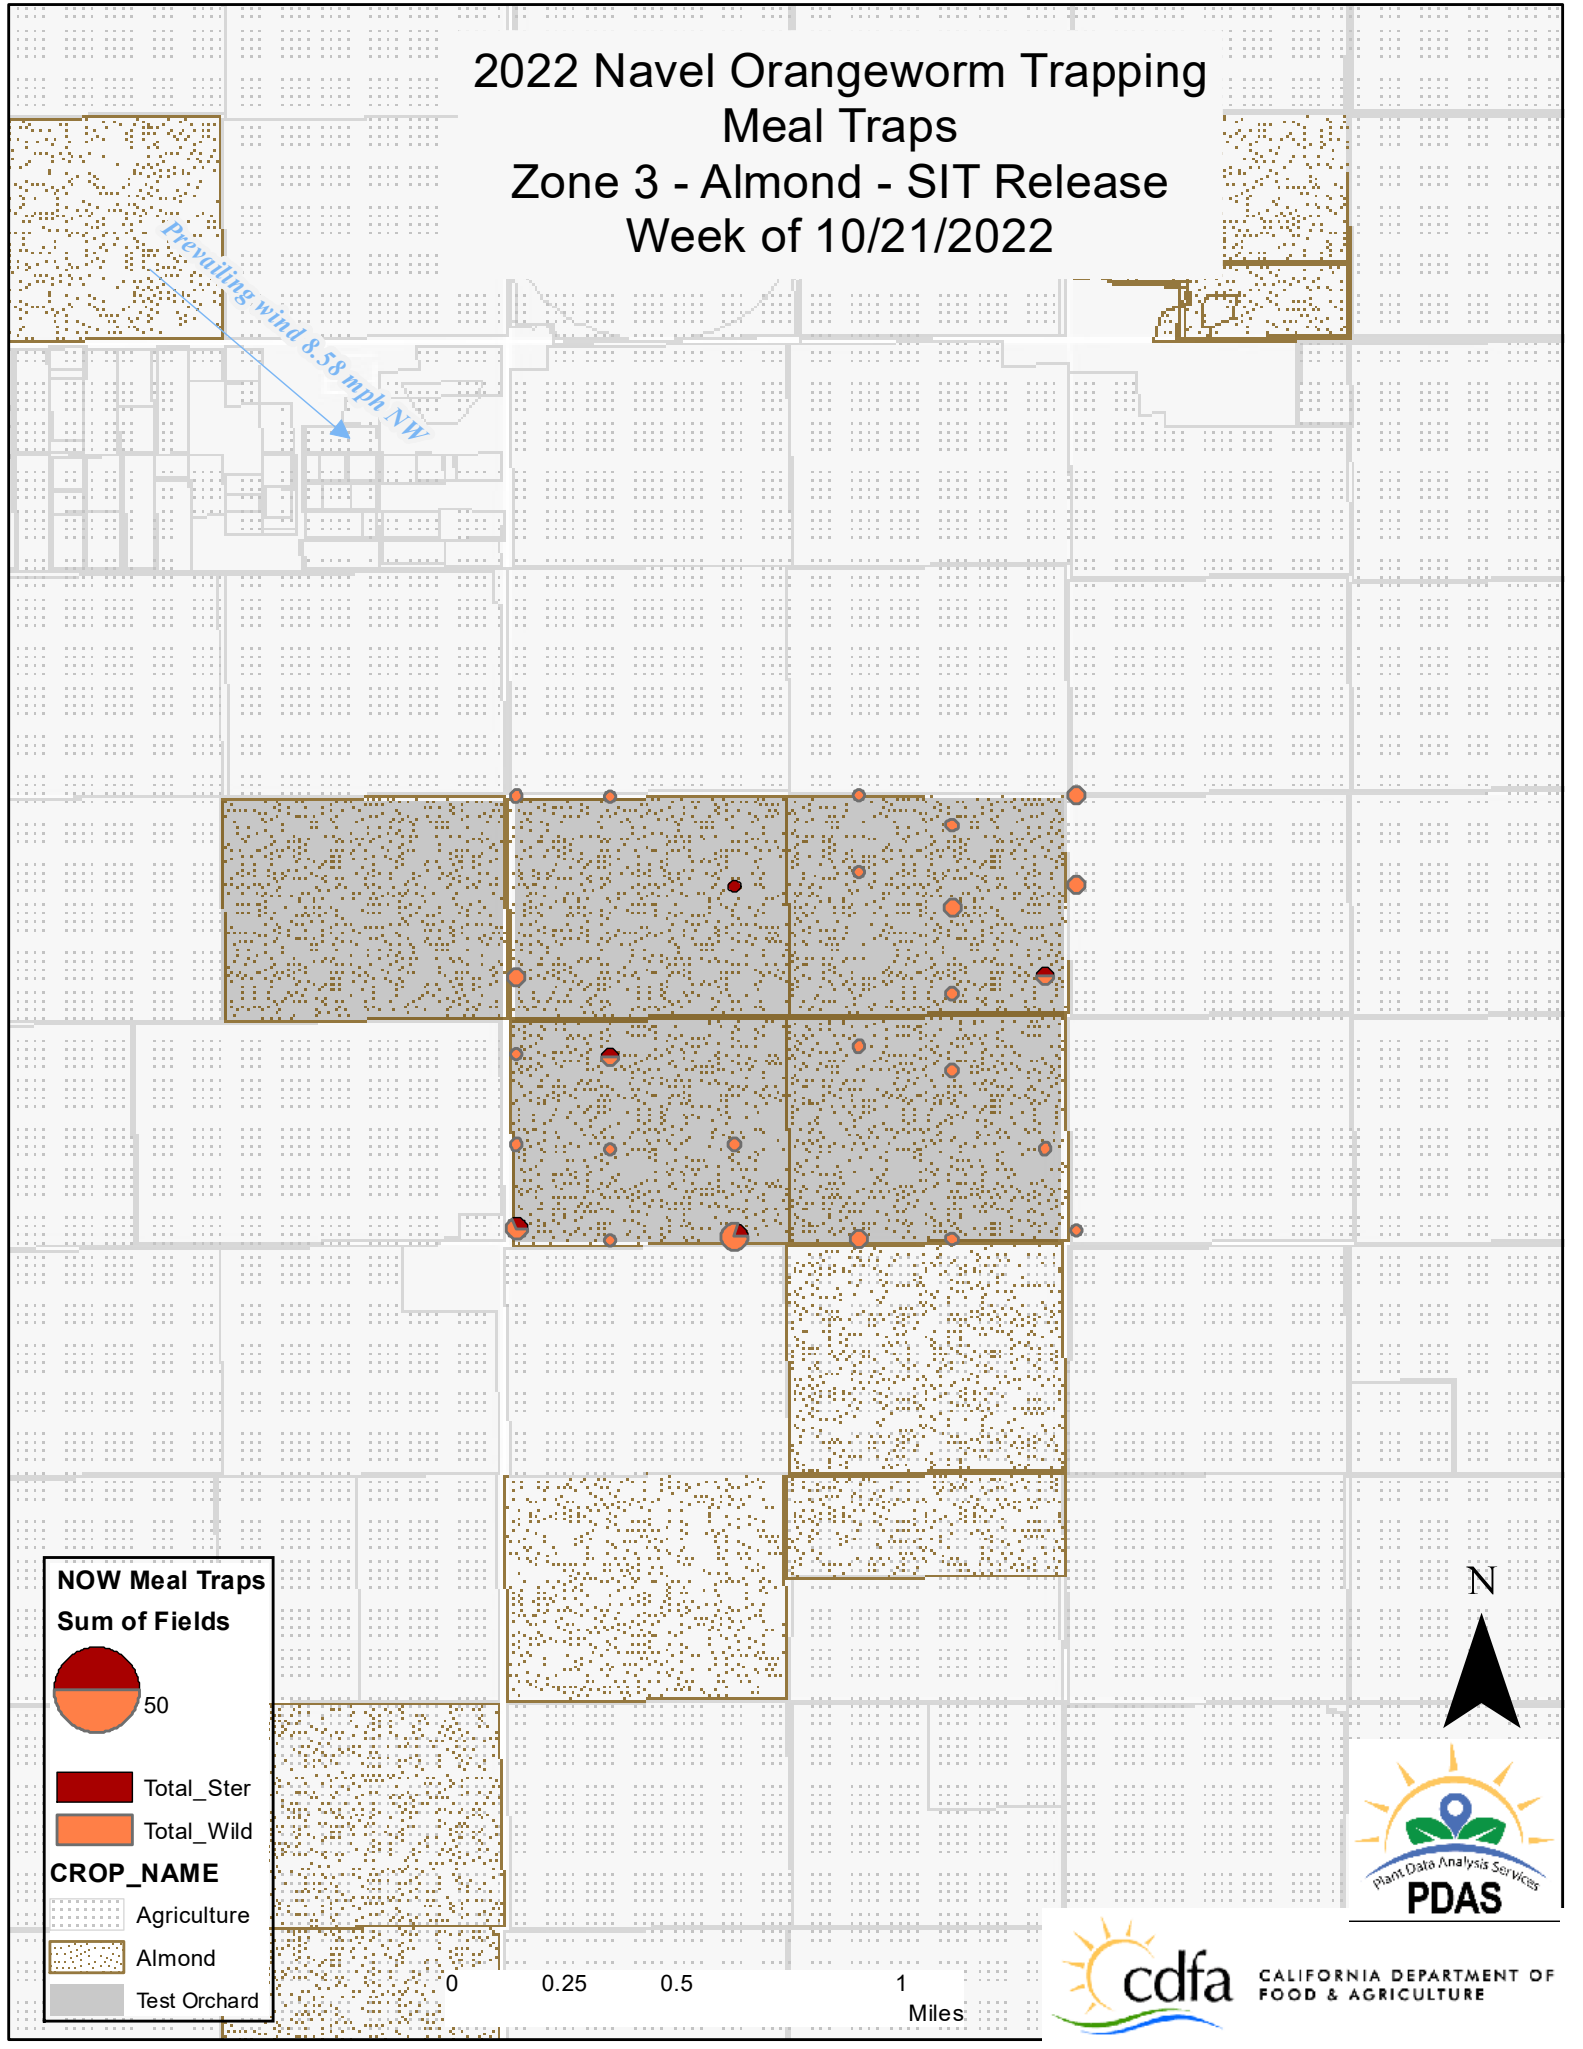

2022 Navel Orangeworm Trapping Meal Traps Zone 1 - Pistachio - SIT Release Week of 10/21/2022

Prevailing wind 8.58 mph NW

NOW Meal Traps
Sum of Fields

50

Total_Ster
 Total_Wild

CROP_NAME

Agriculture
 Pistachio
 Test Orchard

N

PDAS

2022 Navel Orangeworm Trapping Meal Traps Zone 2 - Pistachio - Non-Release Week of 10/21/2022

Prevailing wind 8.58 mph NW

NOW Meal Traps
Sum of Fields

50

Total_Ster
 Total_Wild

CROP_NAME

Agriculture
 Pistachio
 Test Orchard

2022 Navel Orangeworm Trapping Meal Traps Zone 3 - Almond - SIT Release Week of 10/21/2022

Prevailing wind 8.58 mph NW

NOW Meal Traps
Sum of Fields

50

Total_Ster
 Total_Wild

CROP_NAME

Agriculture
 Almond
 Test Orchard

0 0.25 0.5 1 Miles

2022 Navel Orangeworm Trapping Meal Traps Zone 4 - Almond - Non-Release Week of 10/21/2022

Prevailing wind 8.58 mph NW

NOW Meal Traps
Sum of Fields