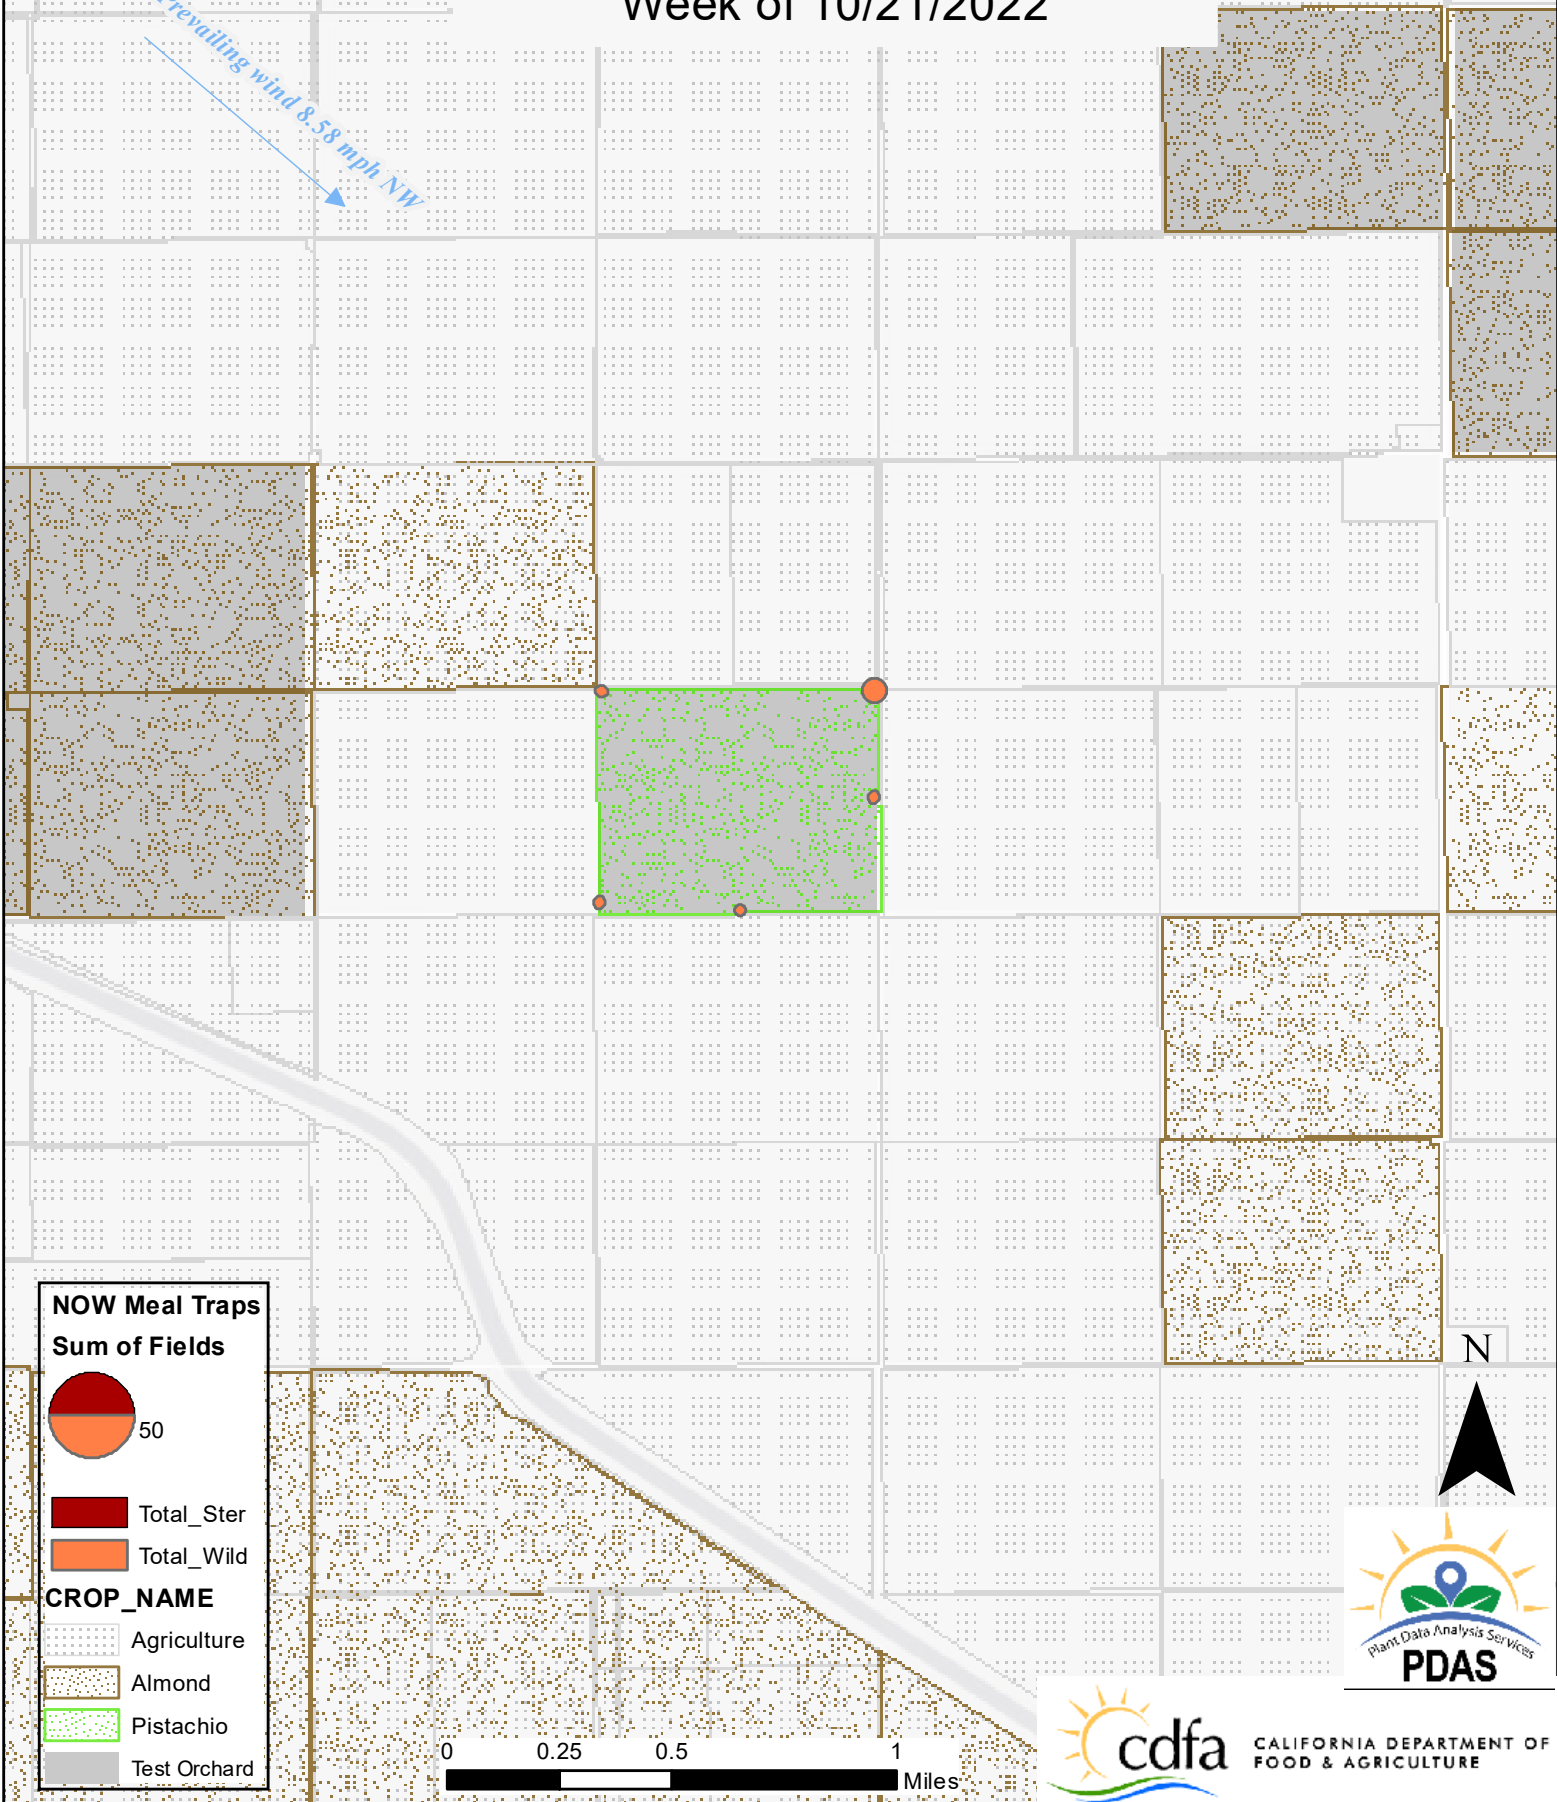

Prevailing wind 8-58 mph-NW

NOW Meal Traps
Sum of Fields

50

Total_Ster
 Total_Wild

CROP_NAME

Agriculture
 Almond
 Pistachio
 Test Orchard

2022 Navel Orangeworm Trapping Meal Traps Zone 6 - Pistachio - Non-Release Week of 10/21/2022

Prevailing wind 8.58 mph NW

NOW Meal Traps Sum of Fields

- Total_Ster
- Total_Wild

- ### CROP_NAME
- Agriculture
 - Almond
 - Pistachio
 - Test Orchard

2022 Navel Orangeworm Trapping Meal Traps Zone 7 - Almonds - SIT Release Week of 10/21/2022

Prevailing wind 8.58 mph NW

NOW Meal Traps

Sum of Fields

Total_Ster

Total_Wild

CROP_NAME

Agriculture

Almond