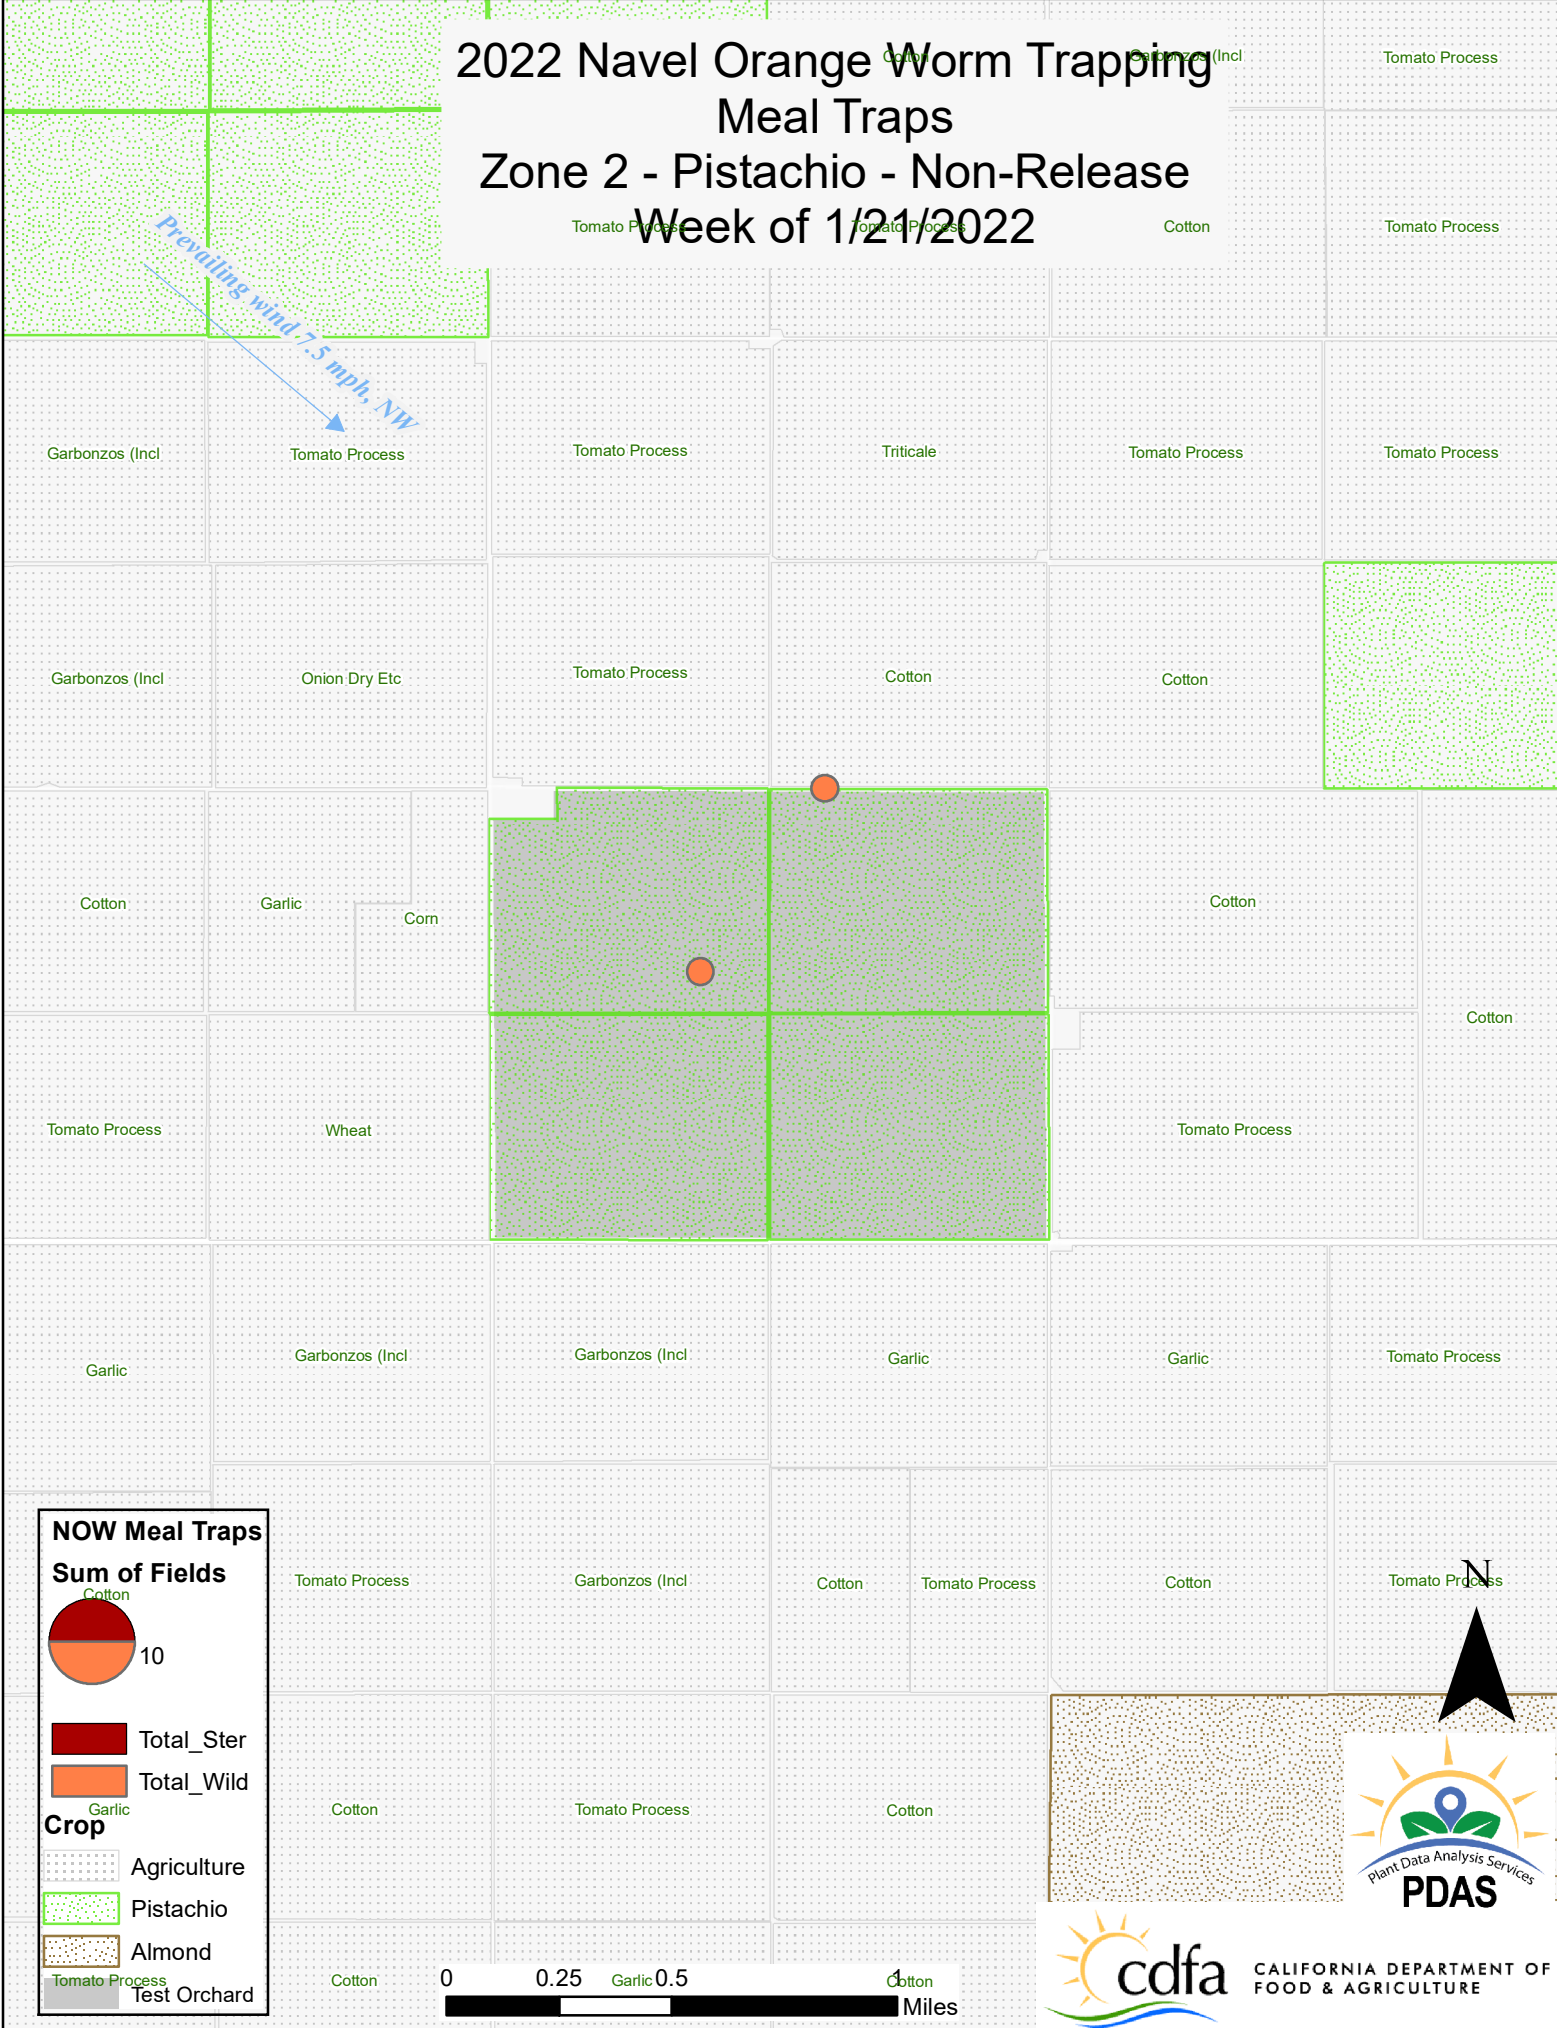

# 2022 Navel Orange Worm Trapping Meal Traps Zone 1 - Pistachio - SIT Release Week of 1/21/2022

Prevailing wind 7.5 mph, NW

**NOW Meal Traps**

**Sum of Fields**

-  Total\_Ster
-  Total\_Wild

- Crop**
-  Agriculture
  -  Pistachio
  -  Test Orchard

# 2022 Navel Orange Worm Trapping Meal Traps

## Zone 2 - Pistachio - Non-Release

#### NOW Meal Traps