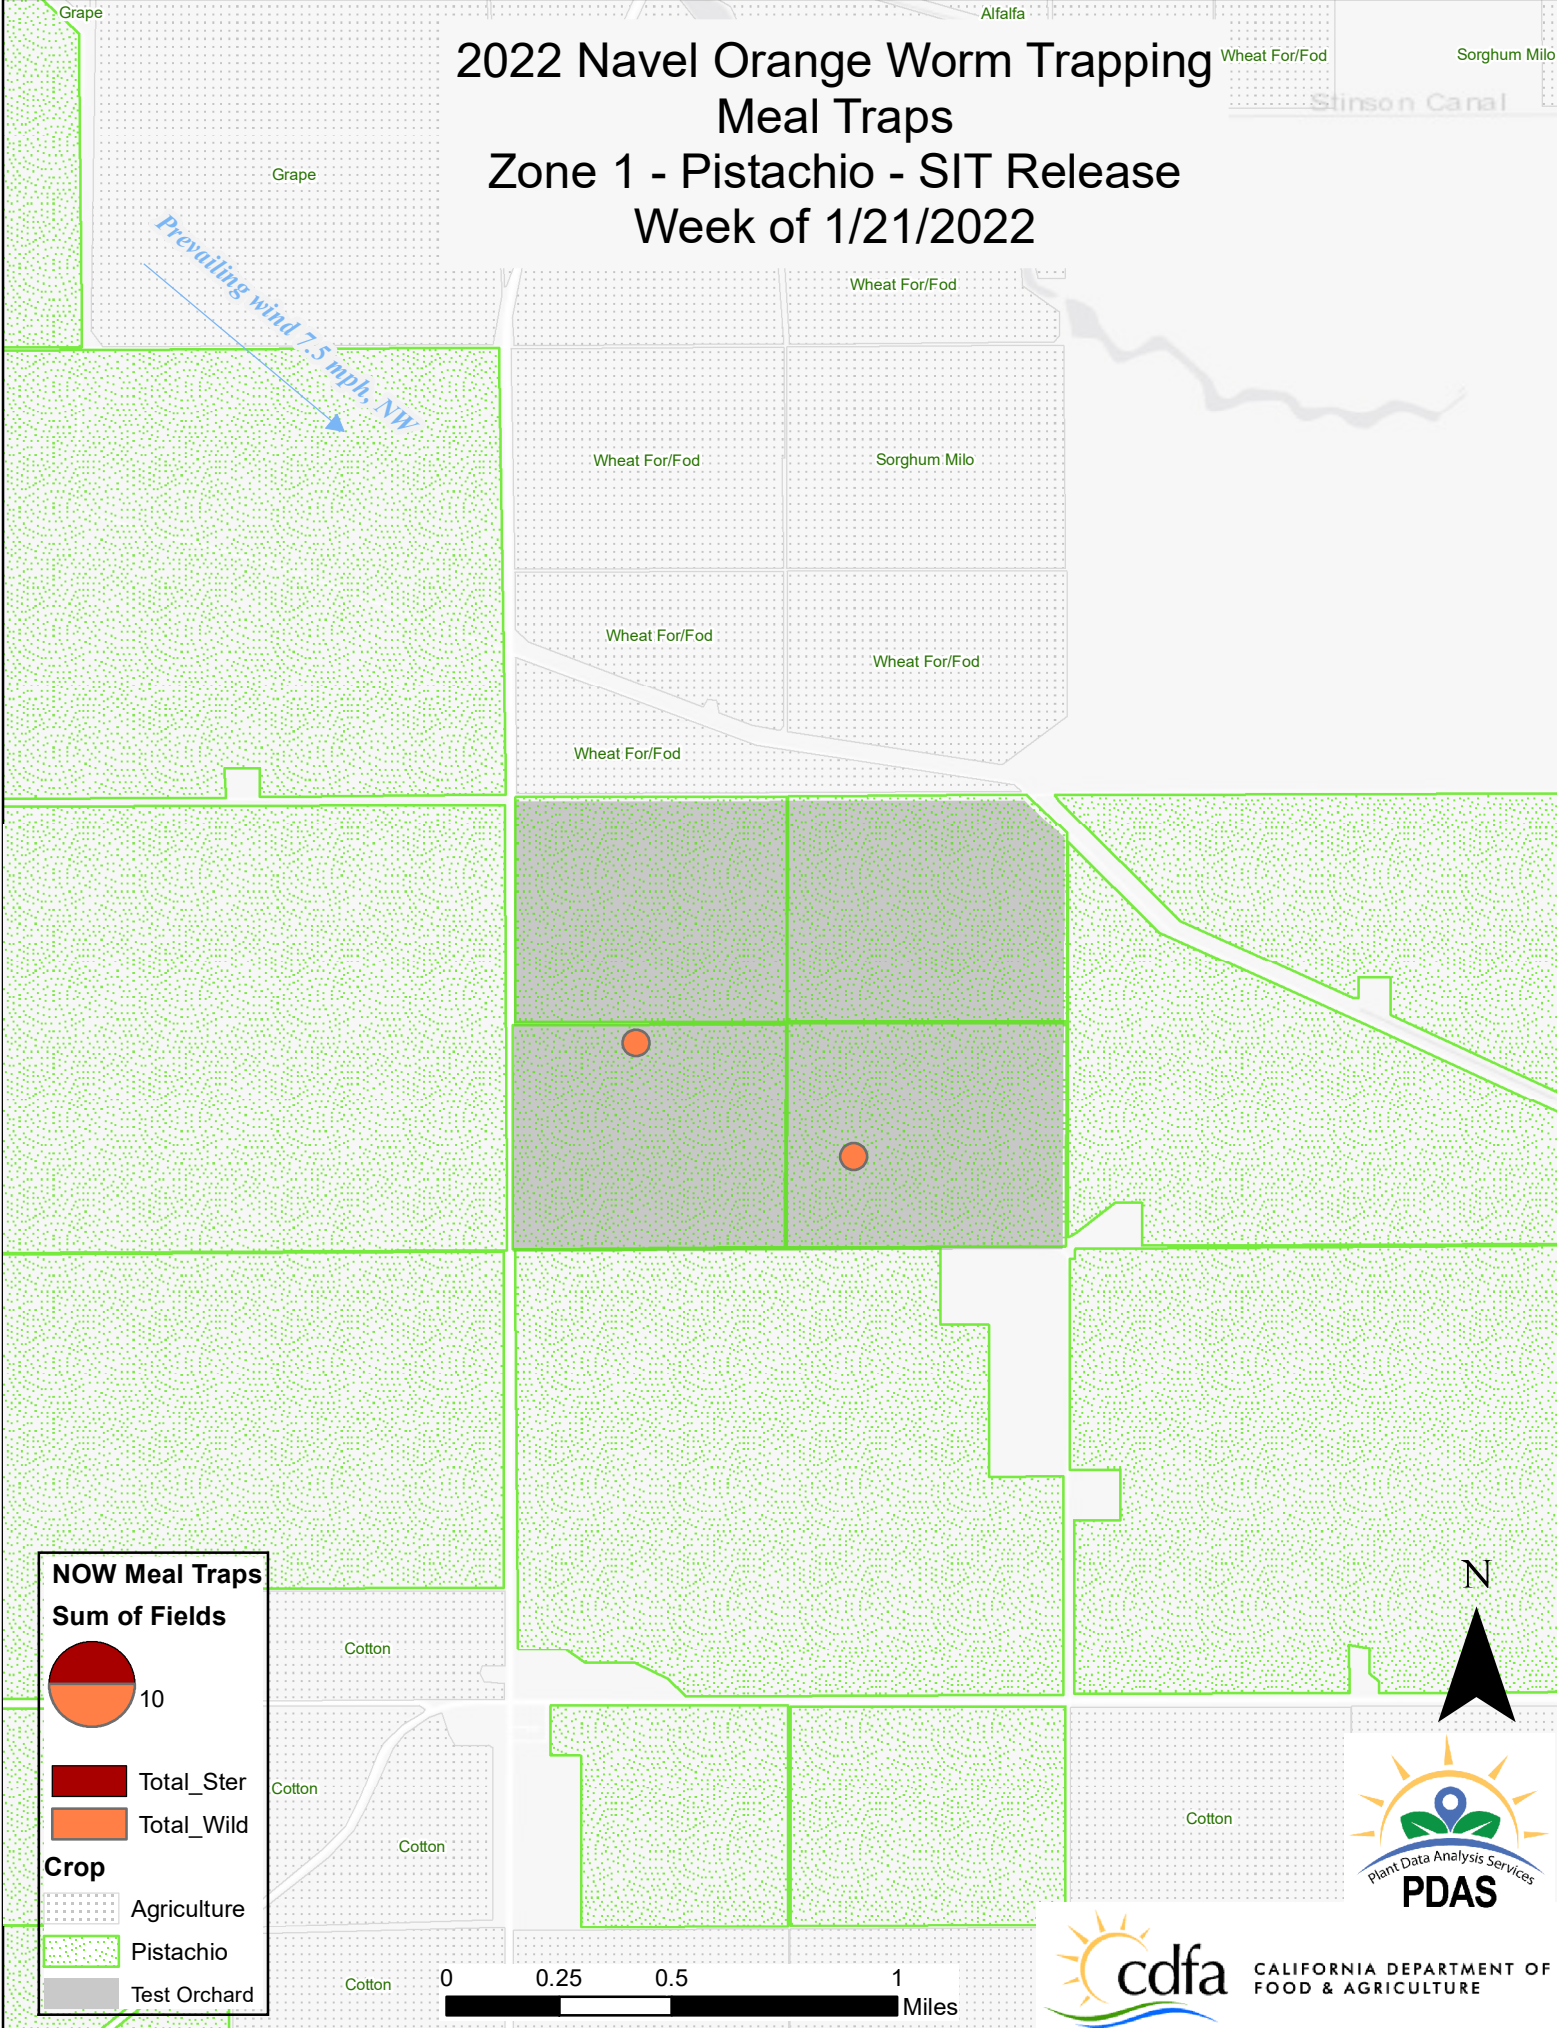

# 2022 Navel Orange Worm Trapping Meal Traps Zone 1 - Pistachio - SIT Release Week of 1/21/2022

Prevailing wind 7.5 mph, NW

**NOW Meal Traps**

**Sum of Fields**

-  Total\_Ster
-  Total\_Wild

- Crop**
-  Agriculture
  -  Pistachio
  -  Test Orchard

# 2022 Navel Orange Worm Trapping Meal Traps

## Zone 2 - Pistachio - Non-Release

#### NOW Meal Traps