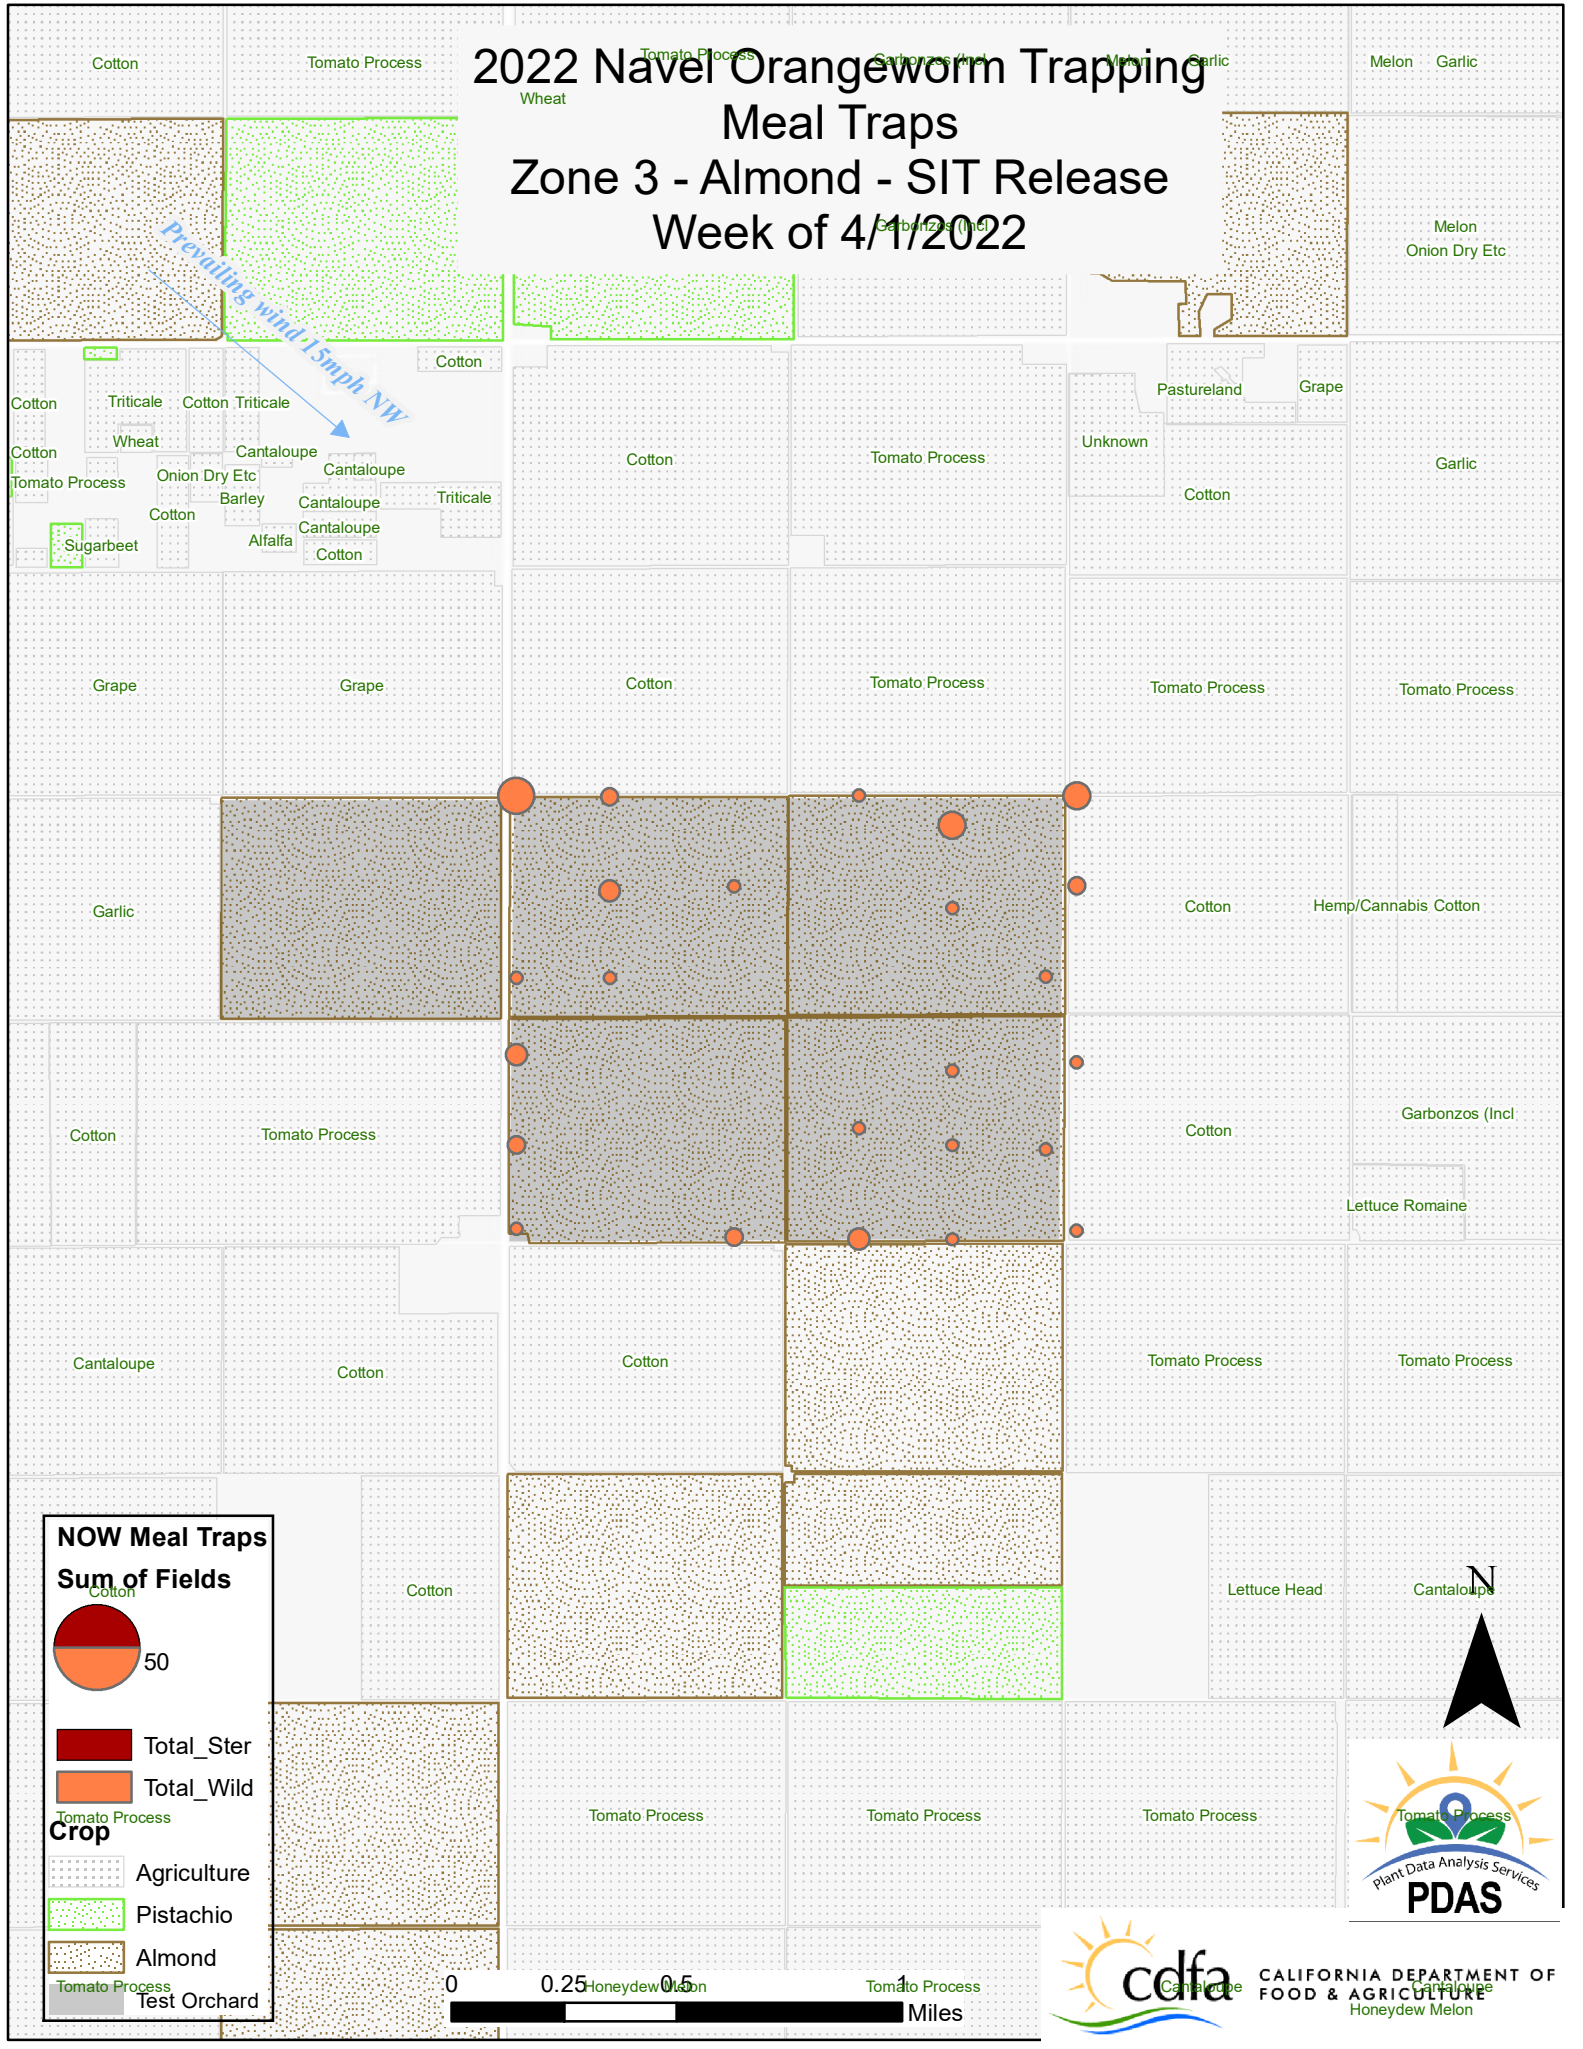

2022 Navel Orangeworm Trapping Meal Traps Zone 3 - Almond - SIT Release Week of 4/1/2022

Prevailing wind 15mph NW

NOW Meal Traps
Sum of Fields

 50

 Total_Ster

 Total_Wild

Crop

 Agriculture

 Pistachio

 Almond

 Test Orchard

2022 Navel Orangeworm Trapping Meal Traps Zone 4 - Almond - Non-Release Week of 4/1/2022

Prevailing wind 15mph NW

NOW Meal Traps
Sum of Fields

50

Total_Ster
 Total_Wild

Crop

- Agriculture
- Pistachio
- Almond
- Test Orchard

Orange Navel

Plant Data Analysis Services
PDAS