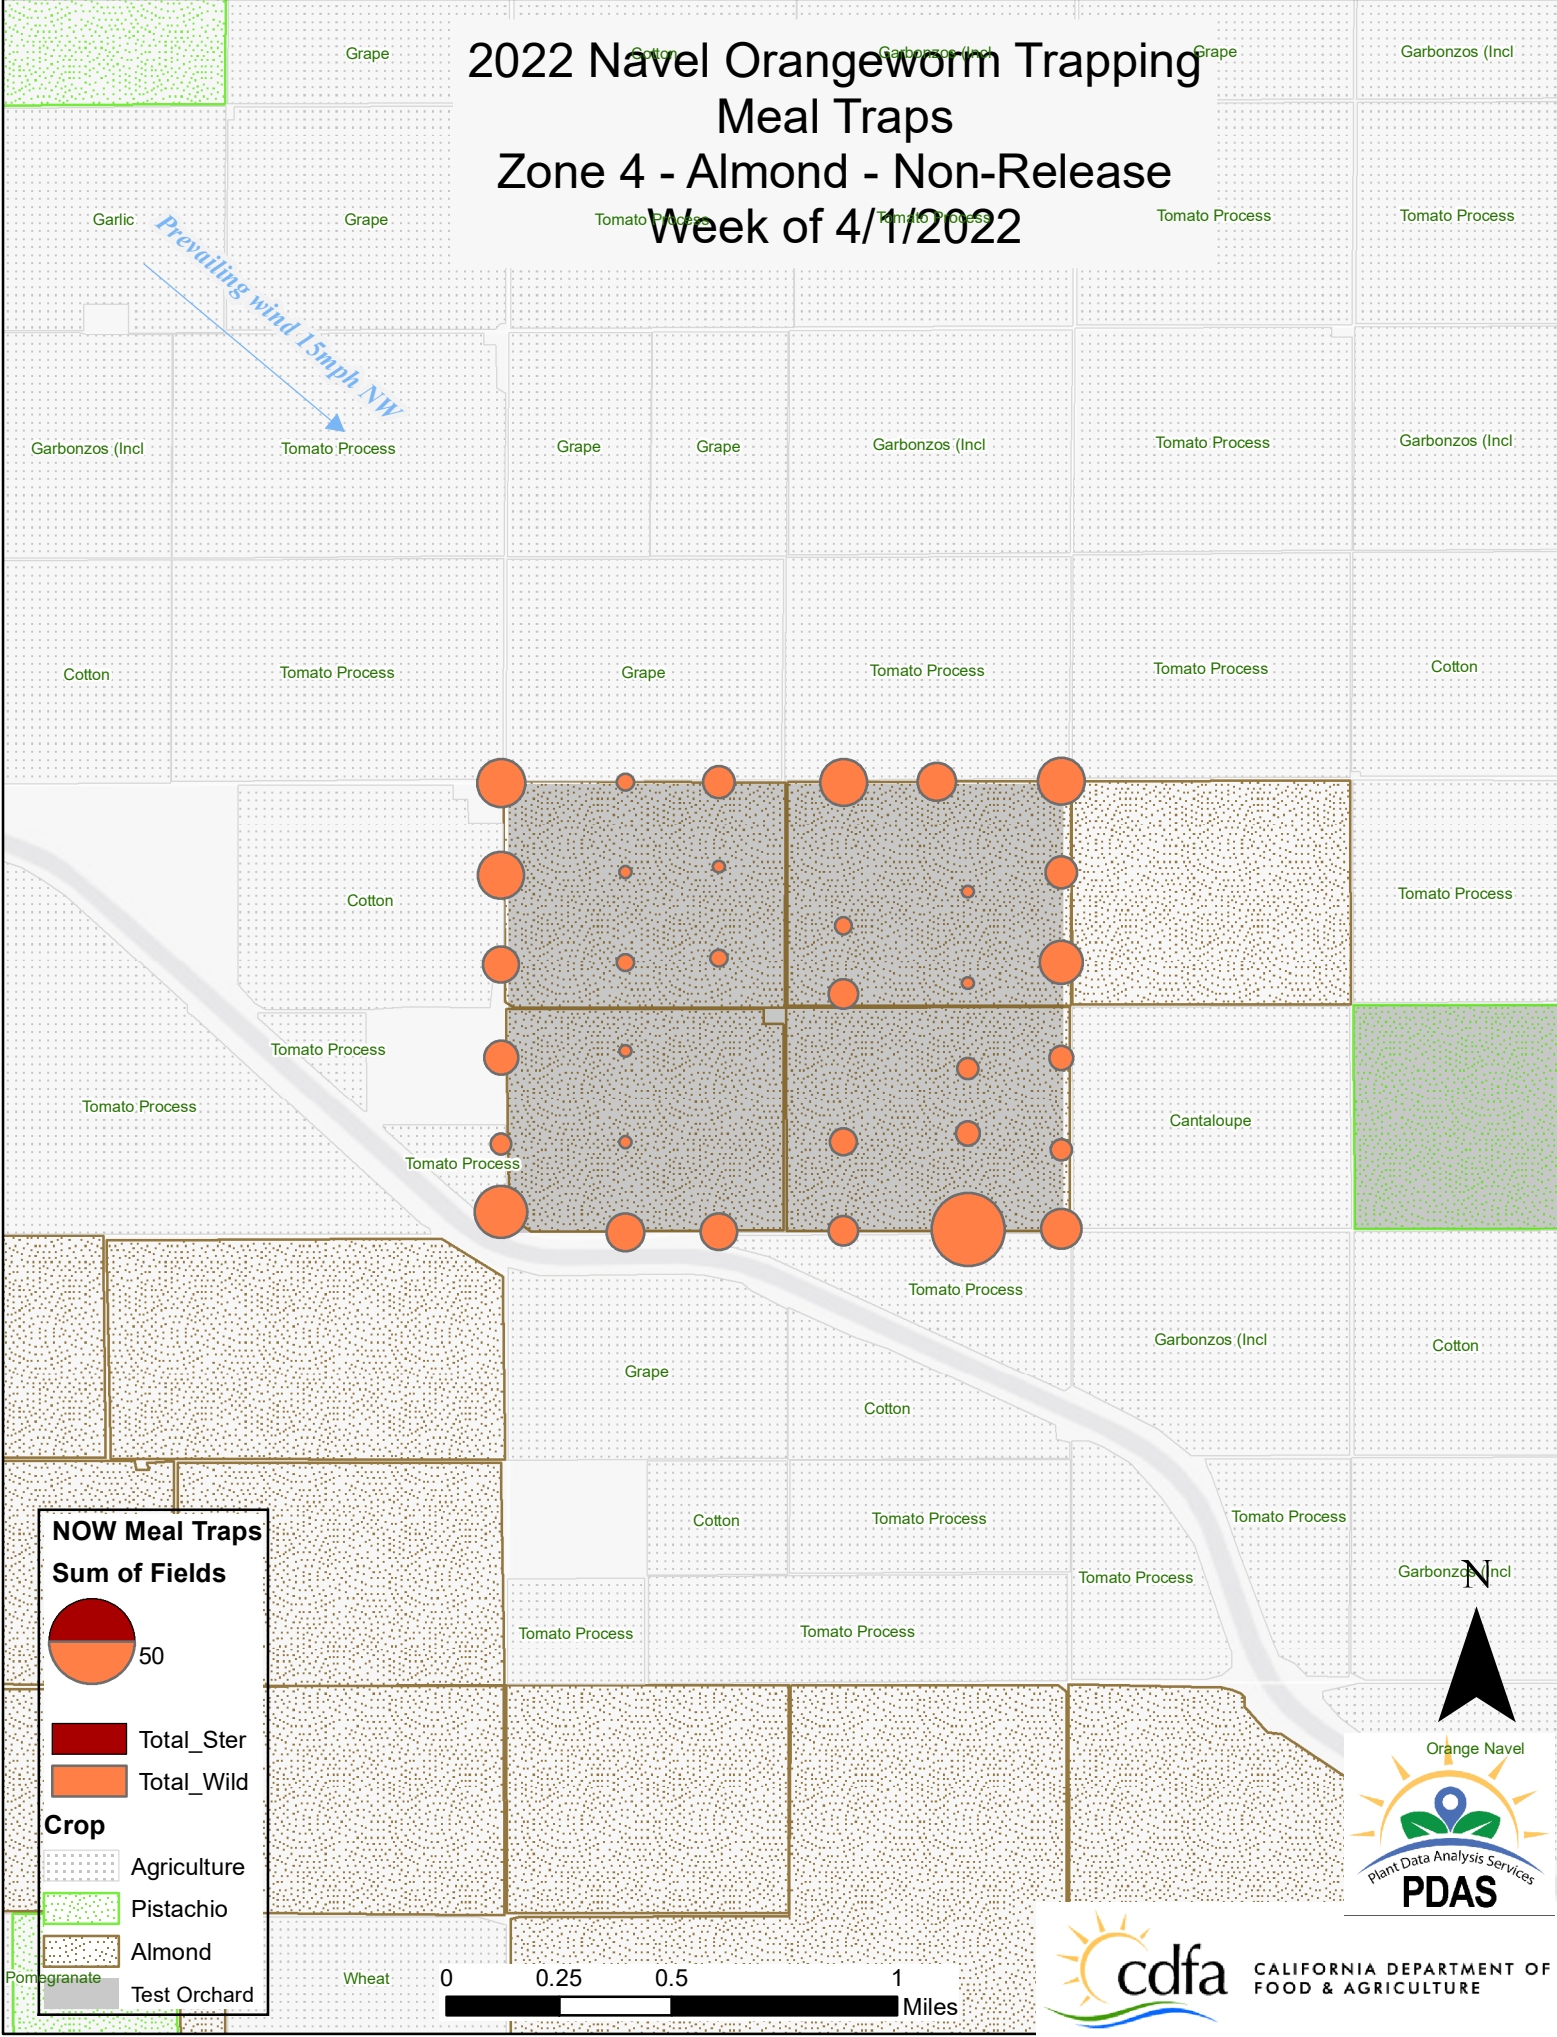

2022 Navel Orangeworm Trapping Meal Traps Zone 3 - Almond - SIT Release Week of 4/1/2022

Prevailing wind 15mph NW

NOW Meal Traps
Sum of Fields

 50

 Total_Ster

 Total_Wild

Crop

 Agriculture

 Pistachio

 Almond

 Test Orchard

2022 Navel Orangeworm Trapping Meal Traps Zone 4 - Almond - Non-Release Week of 4/1/2022

Prevailing wind 15mph NW

NOW Meal Traps
Sum of Fields

50

Total_Ster
 Total_Wild

Crop

- Agriculture
- Pistachio
- Almond
- Test Orchard

Orange Navel

Plant Data Analysis Services
PDAS