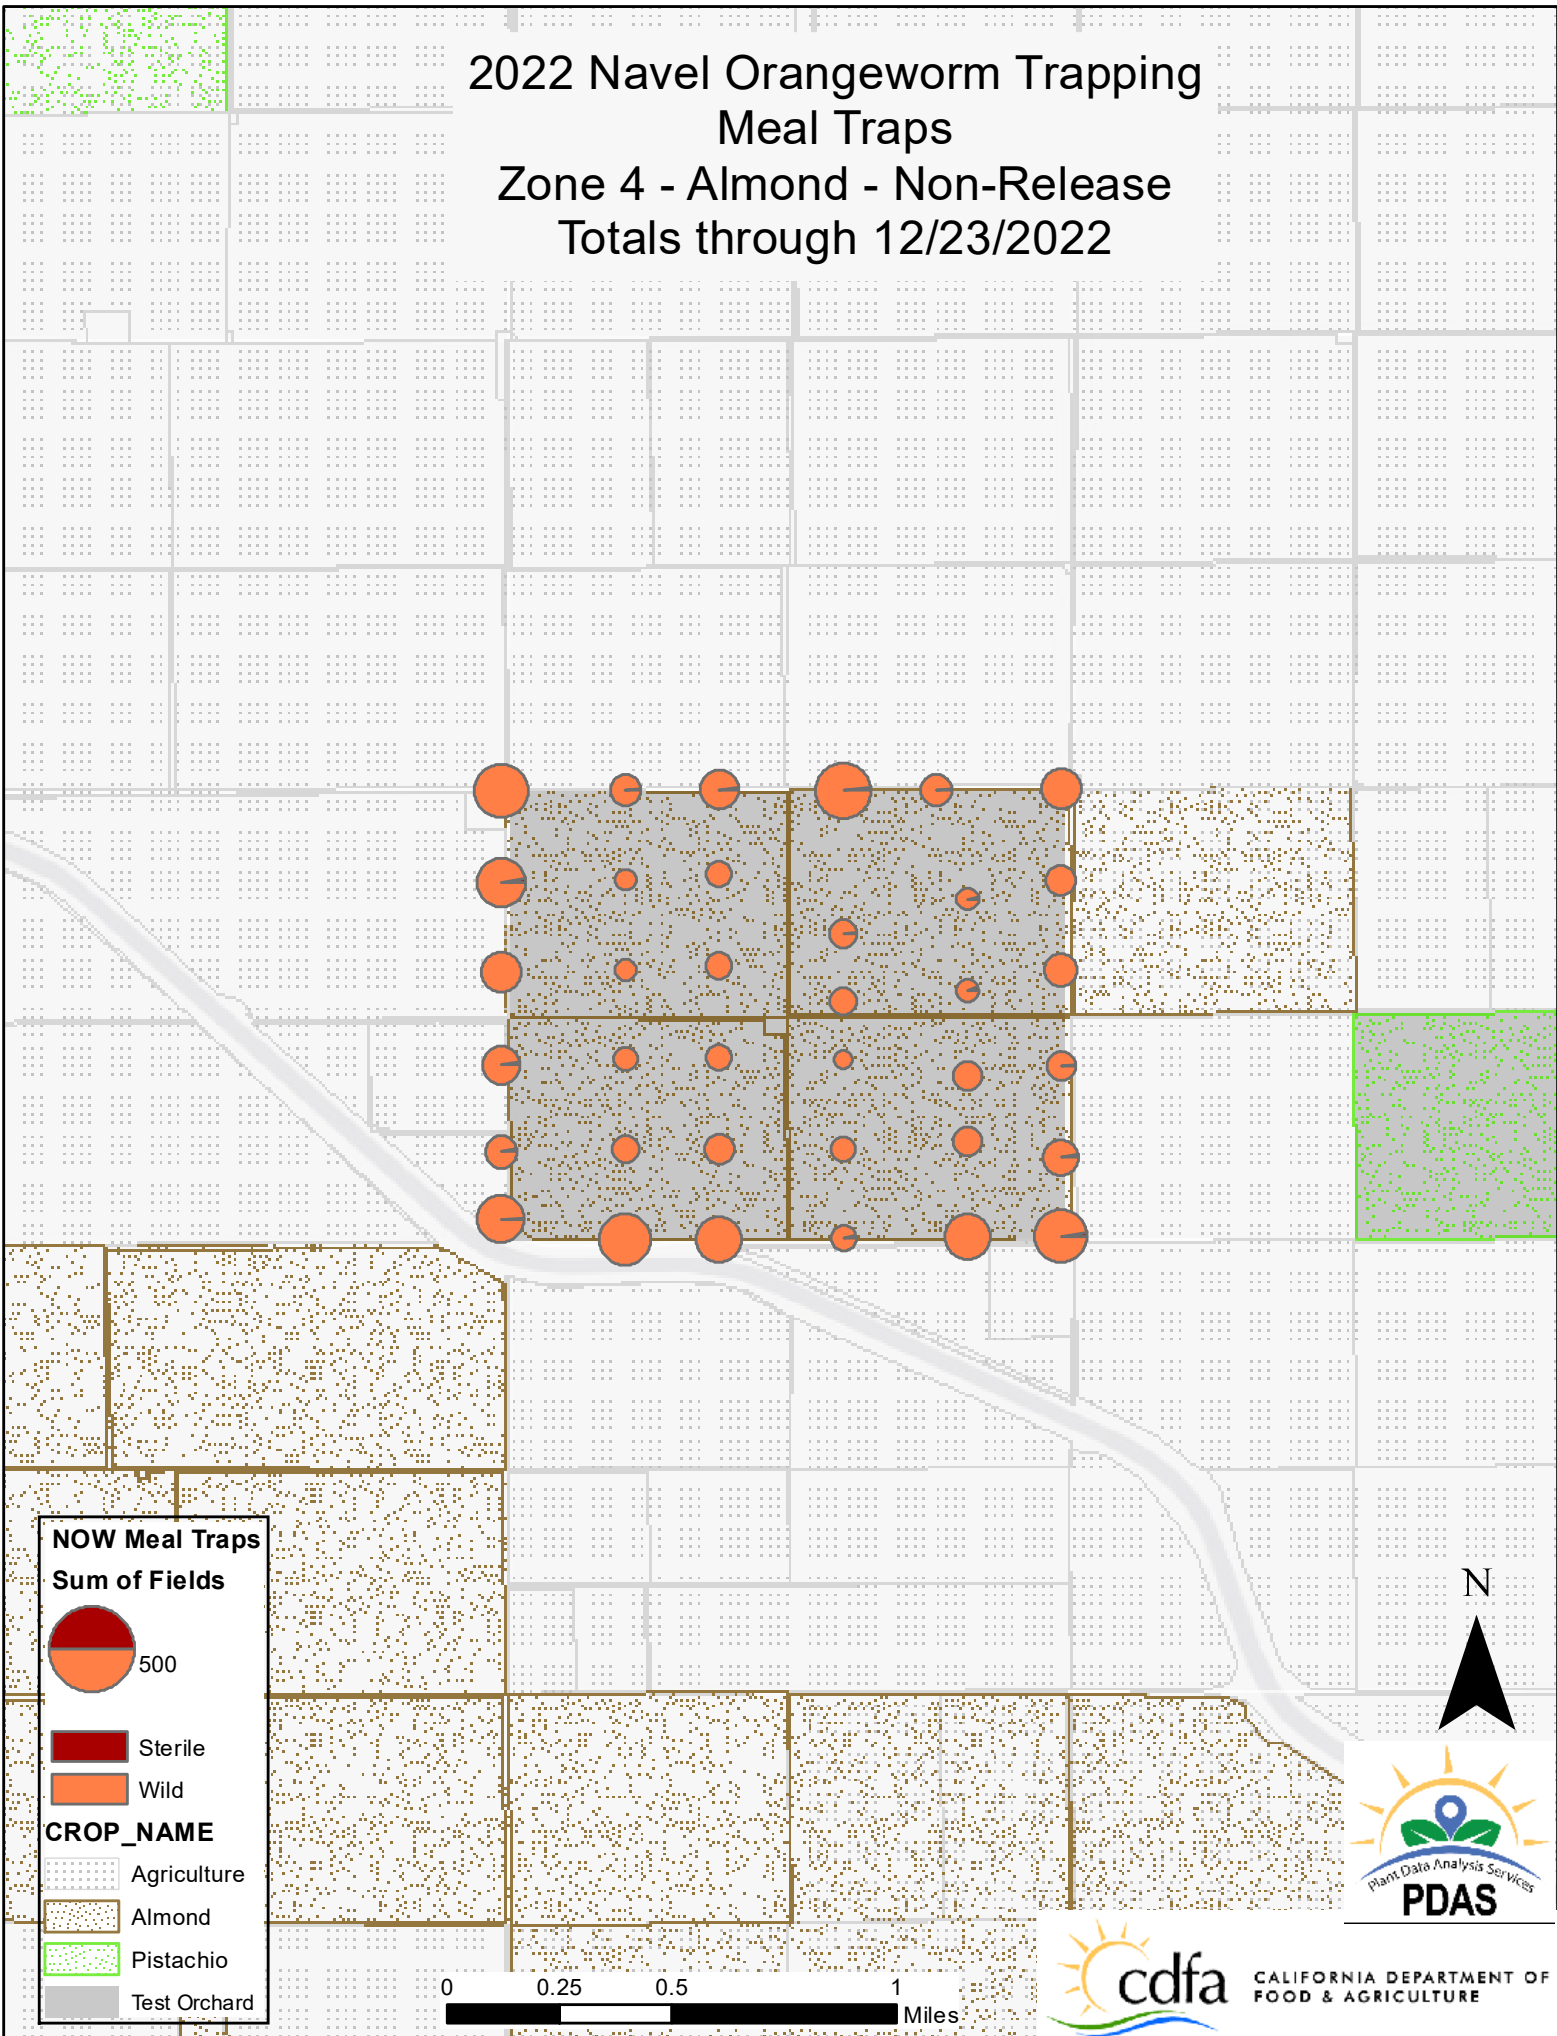

# 2022 Navel Orangeworm Trapping Meal Traps Zone 3 - Almond - SIT Release Totals through 12/23/2022

**NOW Meal Traps**  
Sum of Fields

500

Sterile  
 Wild

**CROP\_NAME**

Agriculture  
 Almond  
 Test Orchard

# 2022 Navel Orangeworm Trapping Meal Traps Zone 4 - Almond - Non-Release Totals through 12/23/2022

**NOW Meal Traps**  
**Sum of Fields**

500

Sterile  
 Wild

**CROP\_NAME**

Agriculture  
 Almond  
 Pistachio  
 Test Orchard