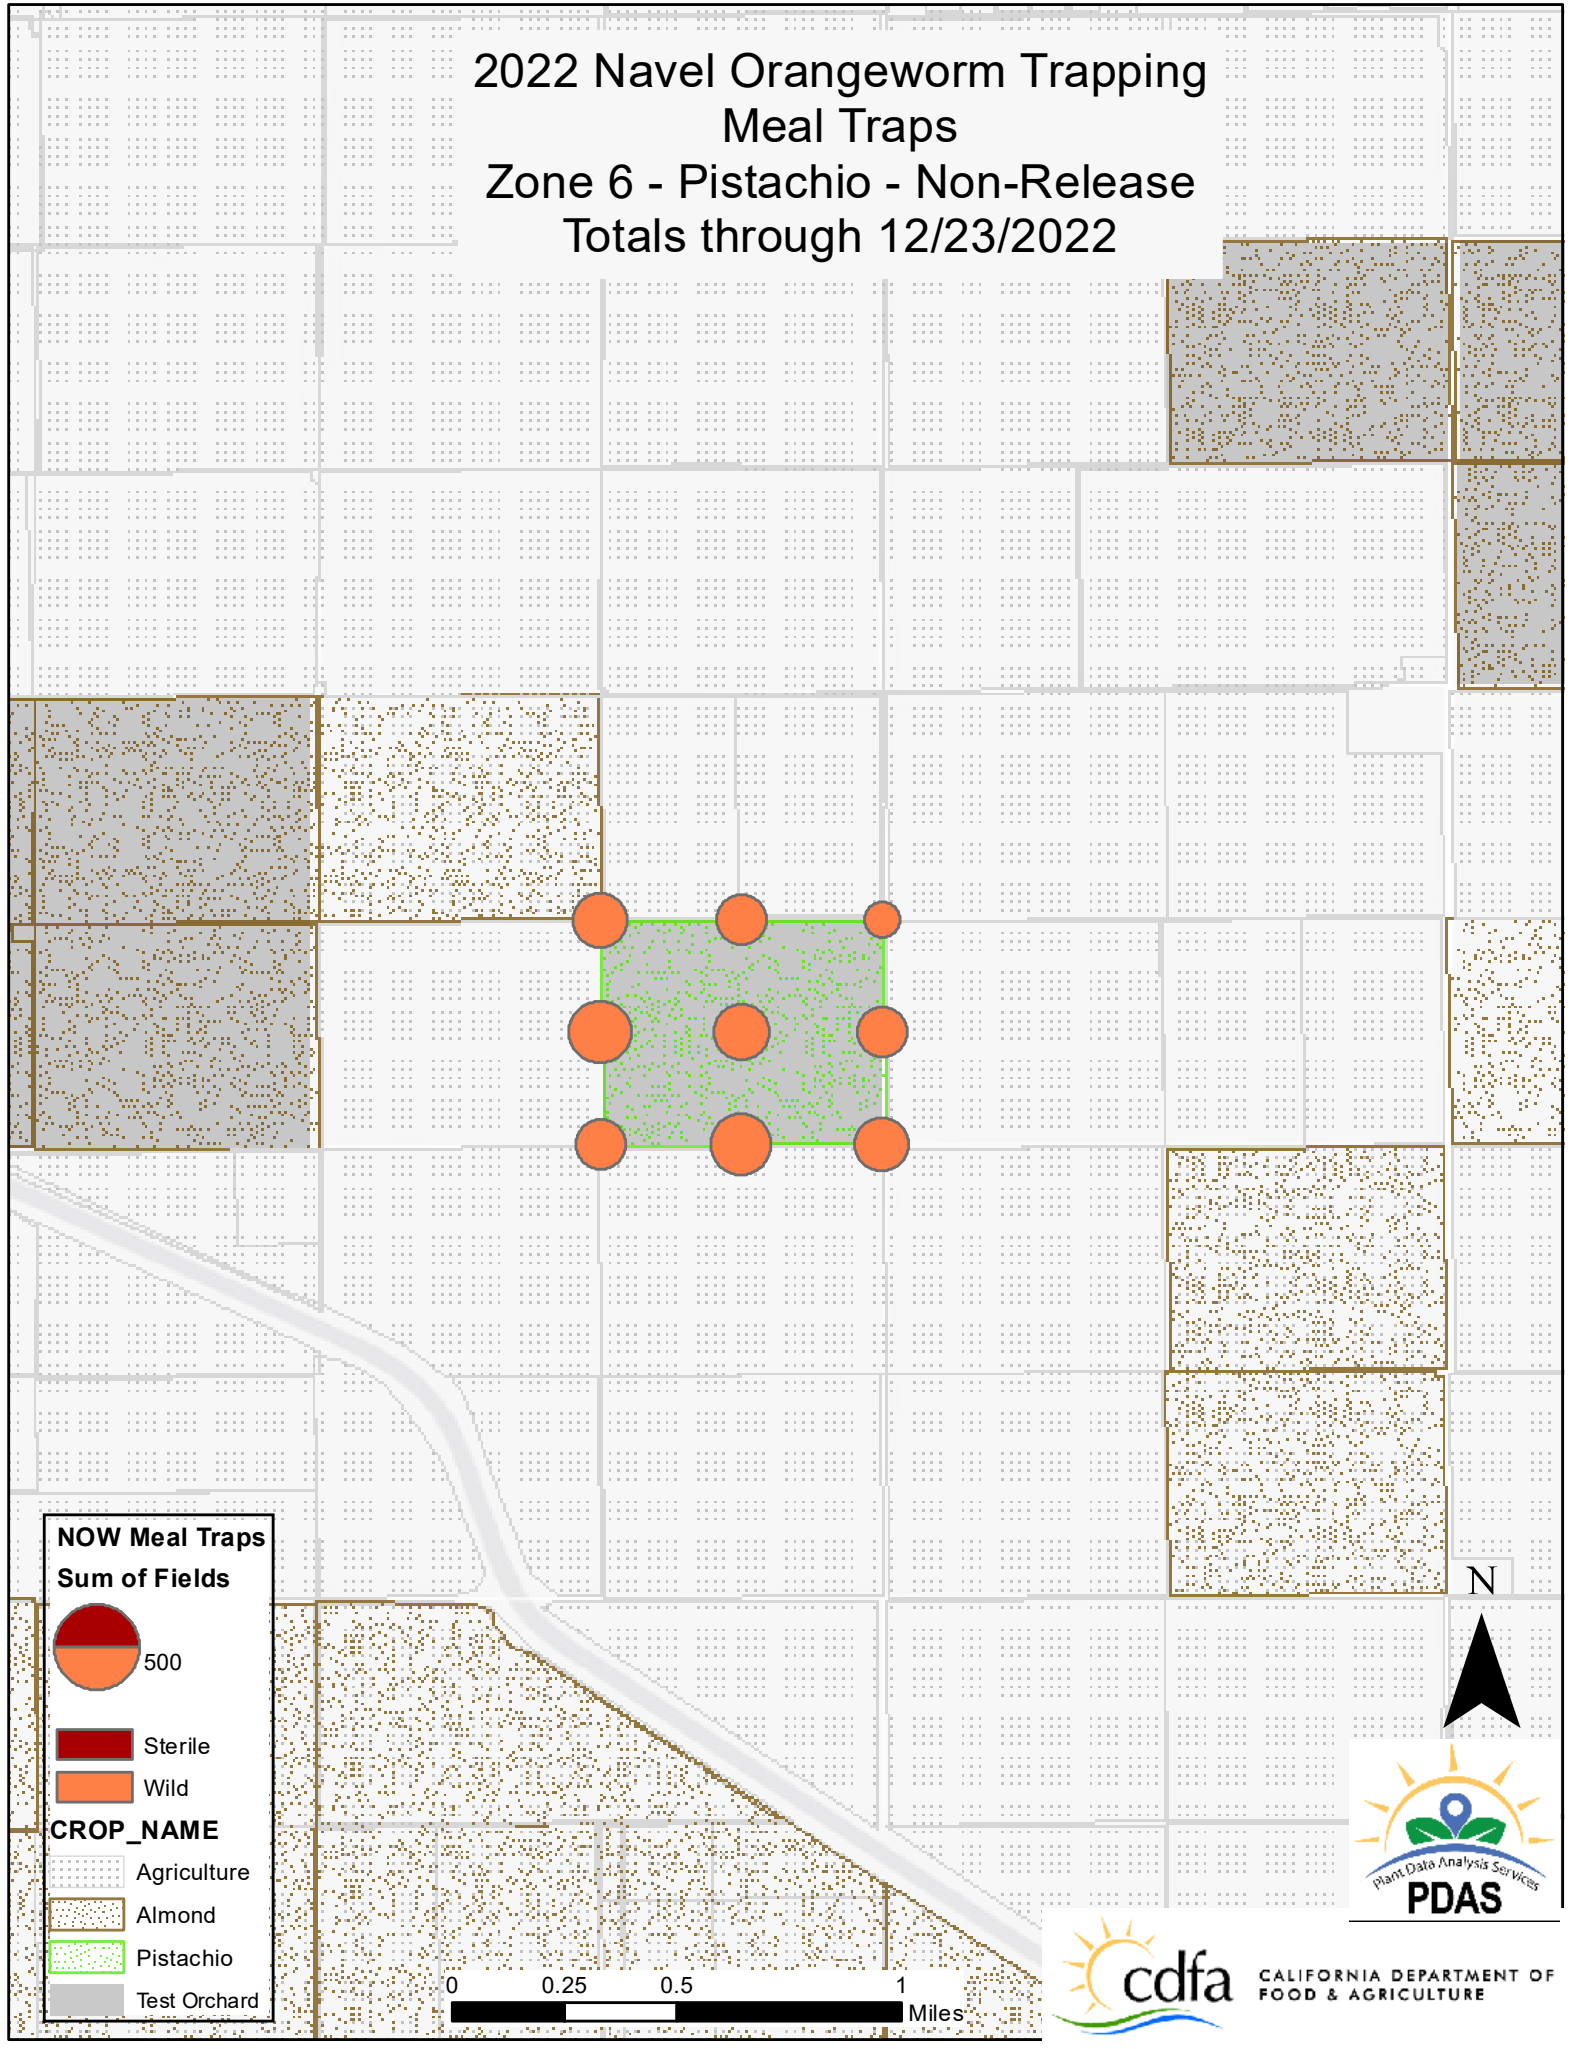

2022 Navel Orangeworm Trapping Meal Traps Zone 6 - Pistachio - Non-Release Totals through 12/23/2022

NOW Meal Traps Sum of Fields

- Sterile
- Wild

CROP_NAME

- Agriculture
- Almond
- Pistachio
- Test Orchard