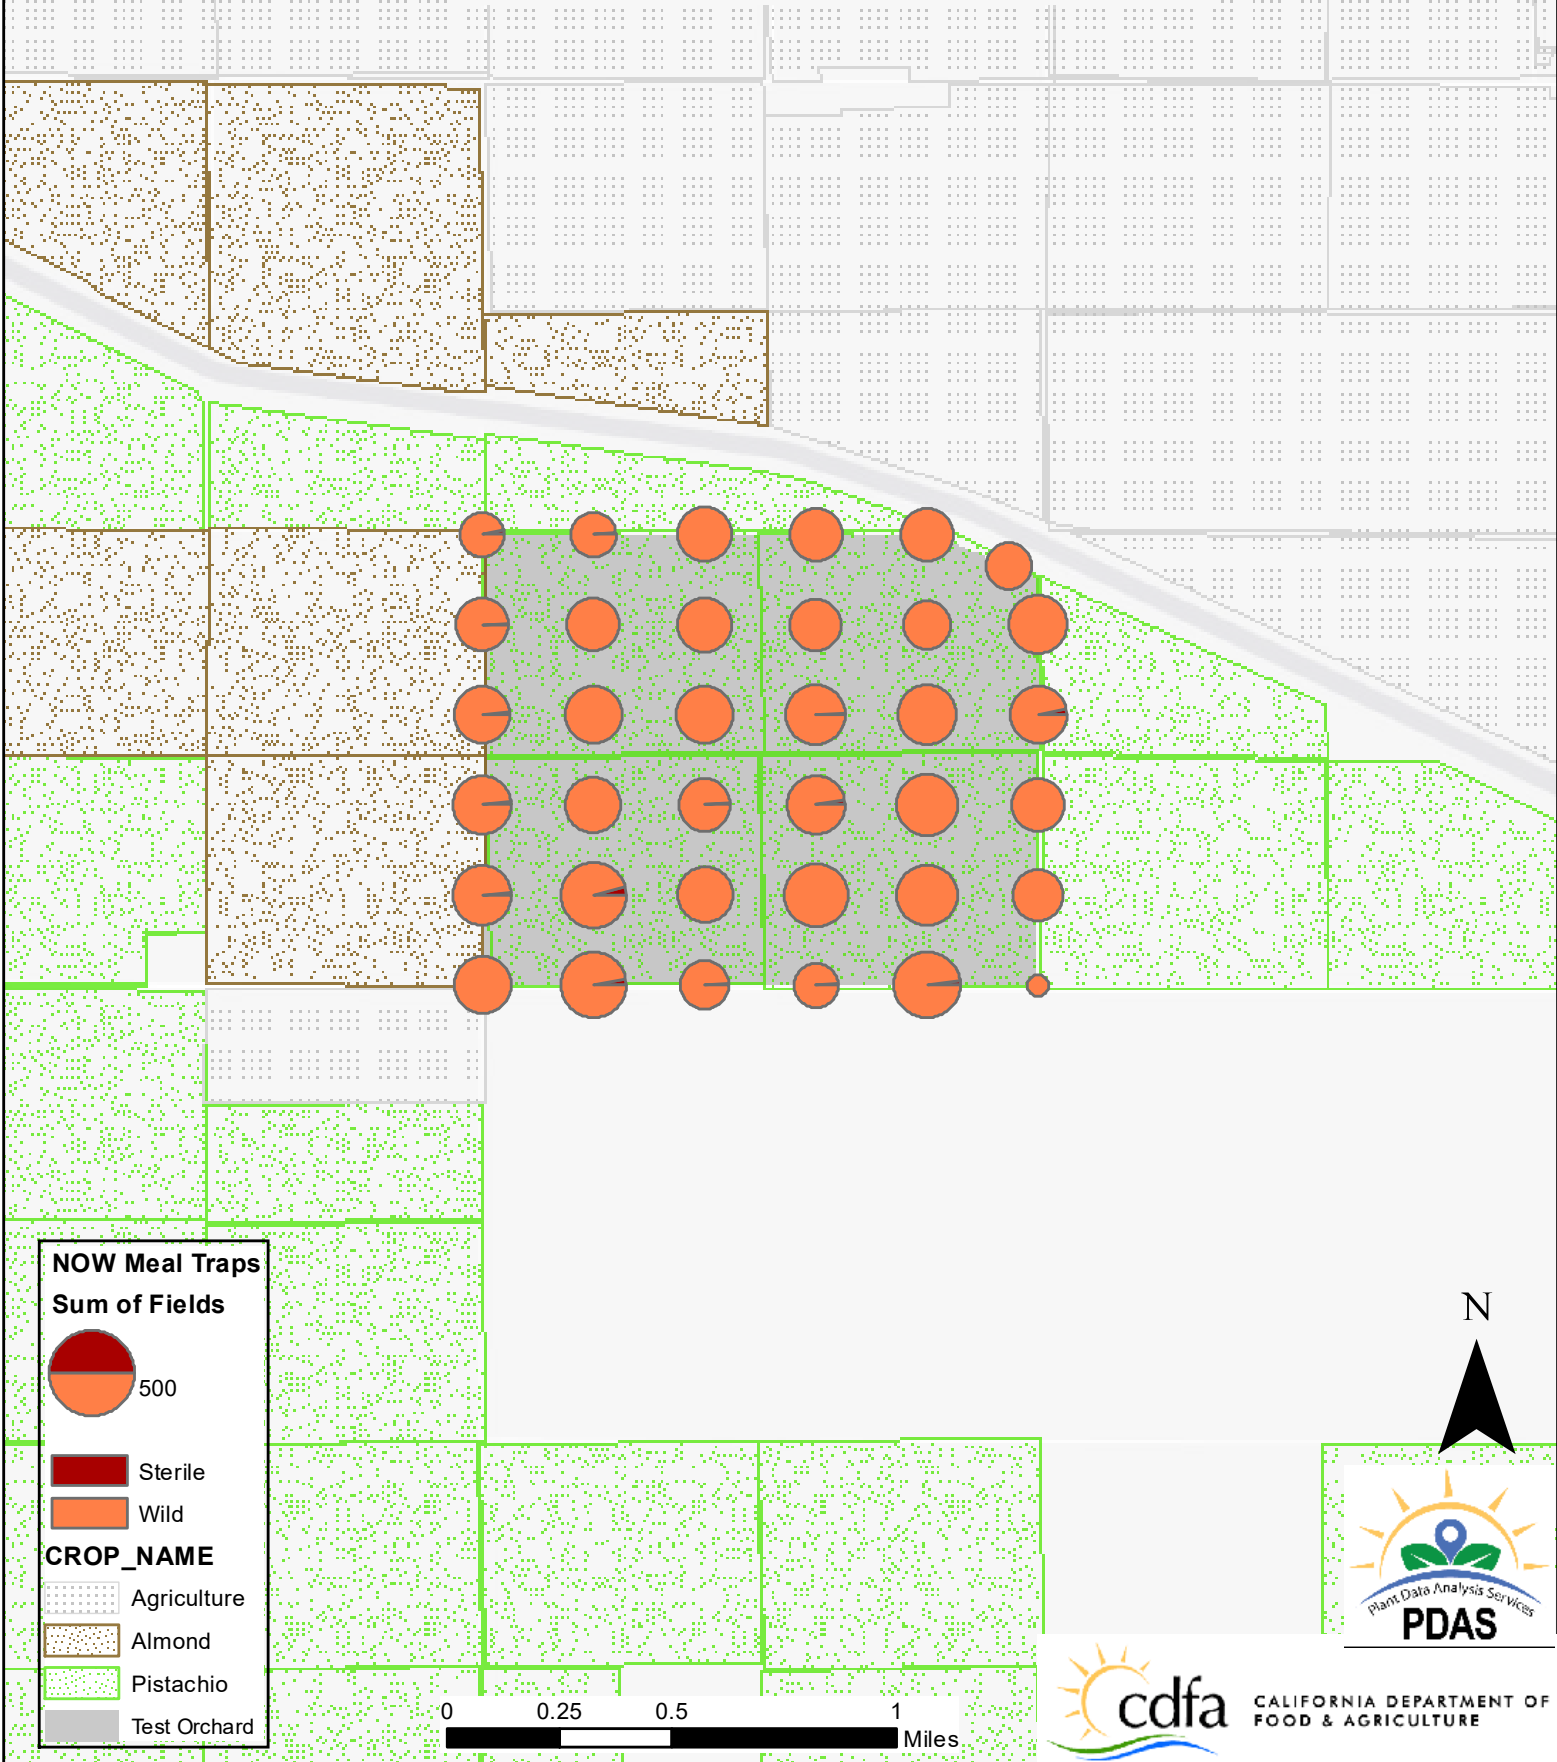

# 2022 Navel Orangeworm Trapping Meal Traps Zone 4 - Almond - Non-Release Totals through 12/23/2022

**NOW Meal Traps**  
**Sum of Fields**

500

Sterile  
 Wild

**CROP\_NAME**

Agriculture  
 Almond  
 Pistachio  
 Test Orchard

# 2022 Navel Orangeworm Trapping Meal Traps Zone 5 - Pistachio - SIT Release Totals through 12/23/2022