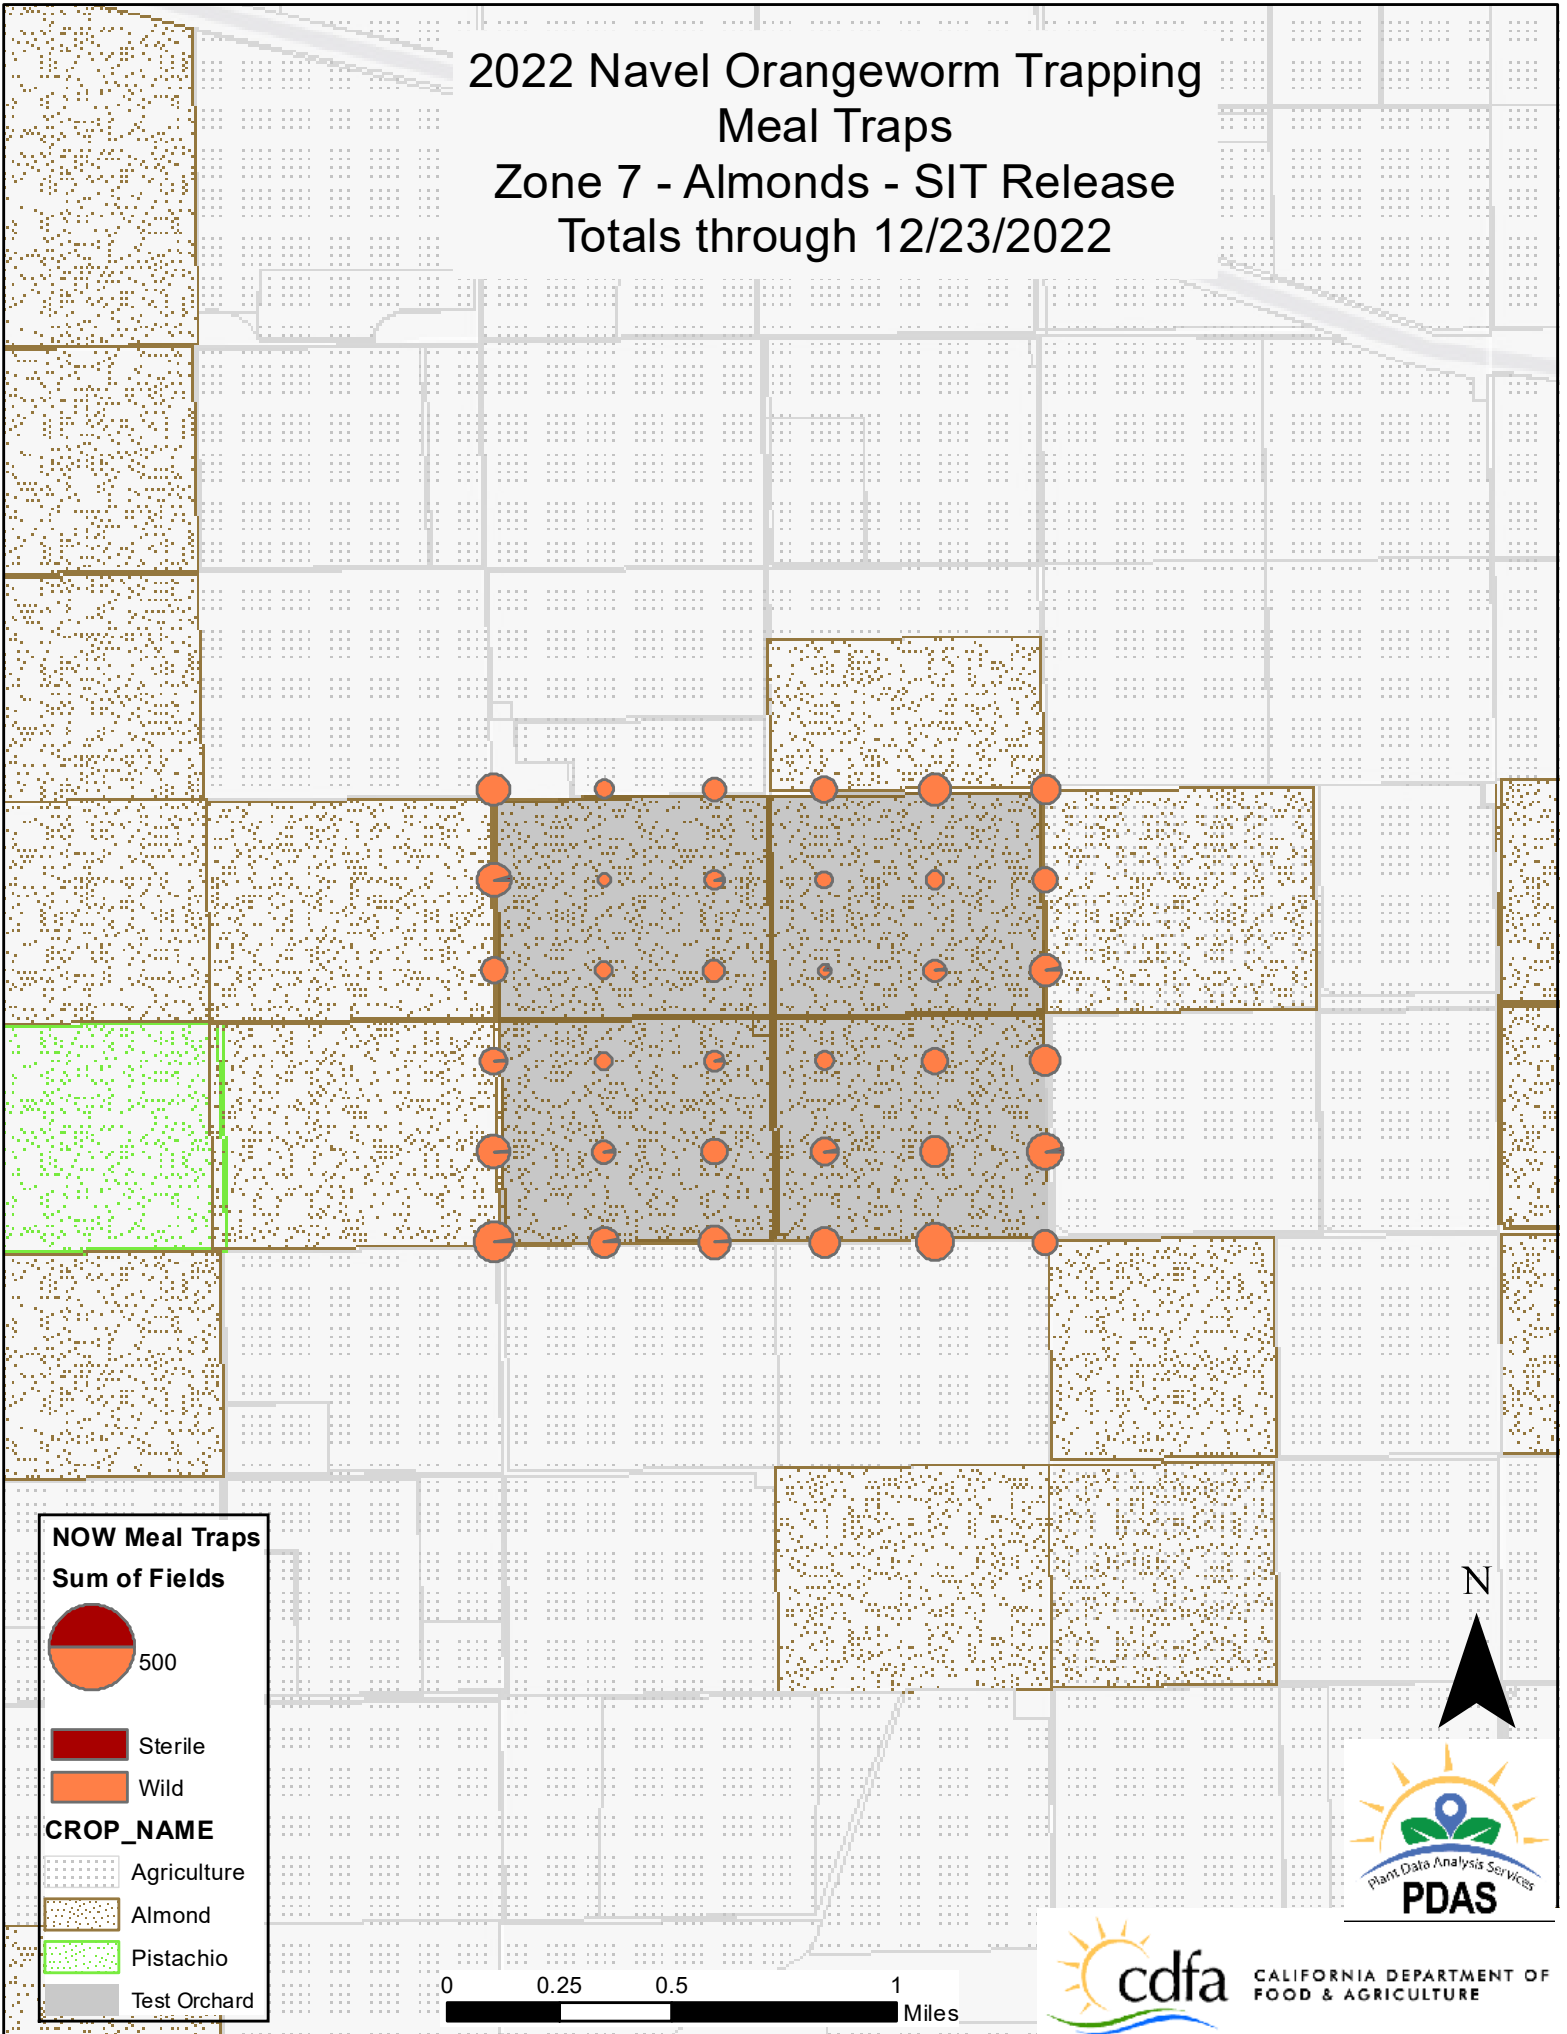

### NOW Meal Traps Sum of Fields

- Sterile
- Wild

# 2022 Navel Orangeworm Trapping Meal Traps Zone 7 - Almonds - SIT Release Totals through 12/23/2022

**NOW Meal Traps**  
**Sum of Fields**

**CROP\_NAME**

- Agriculture
- Almond
- Pistachio
- Test Orchard