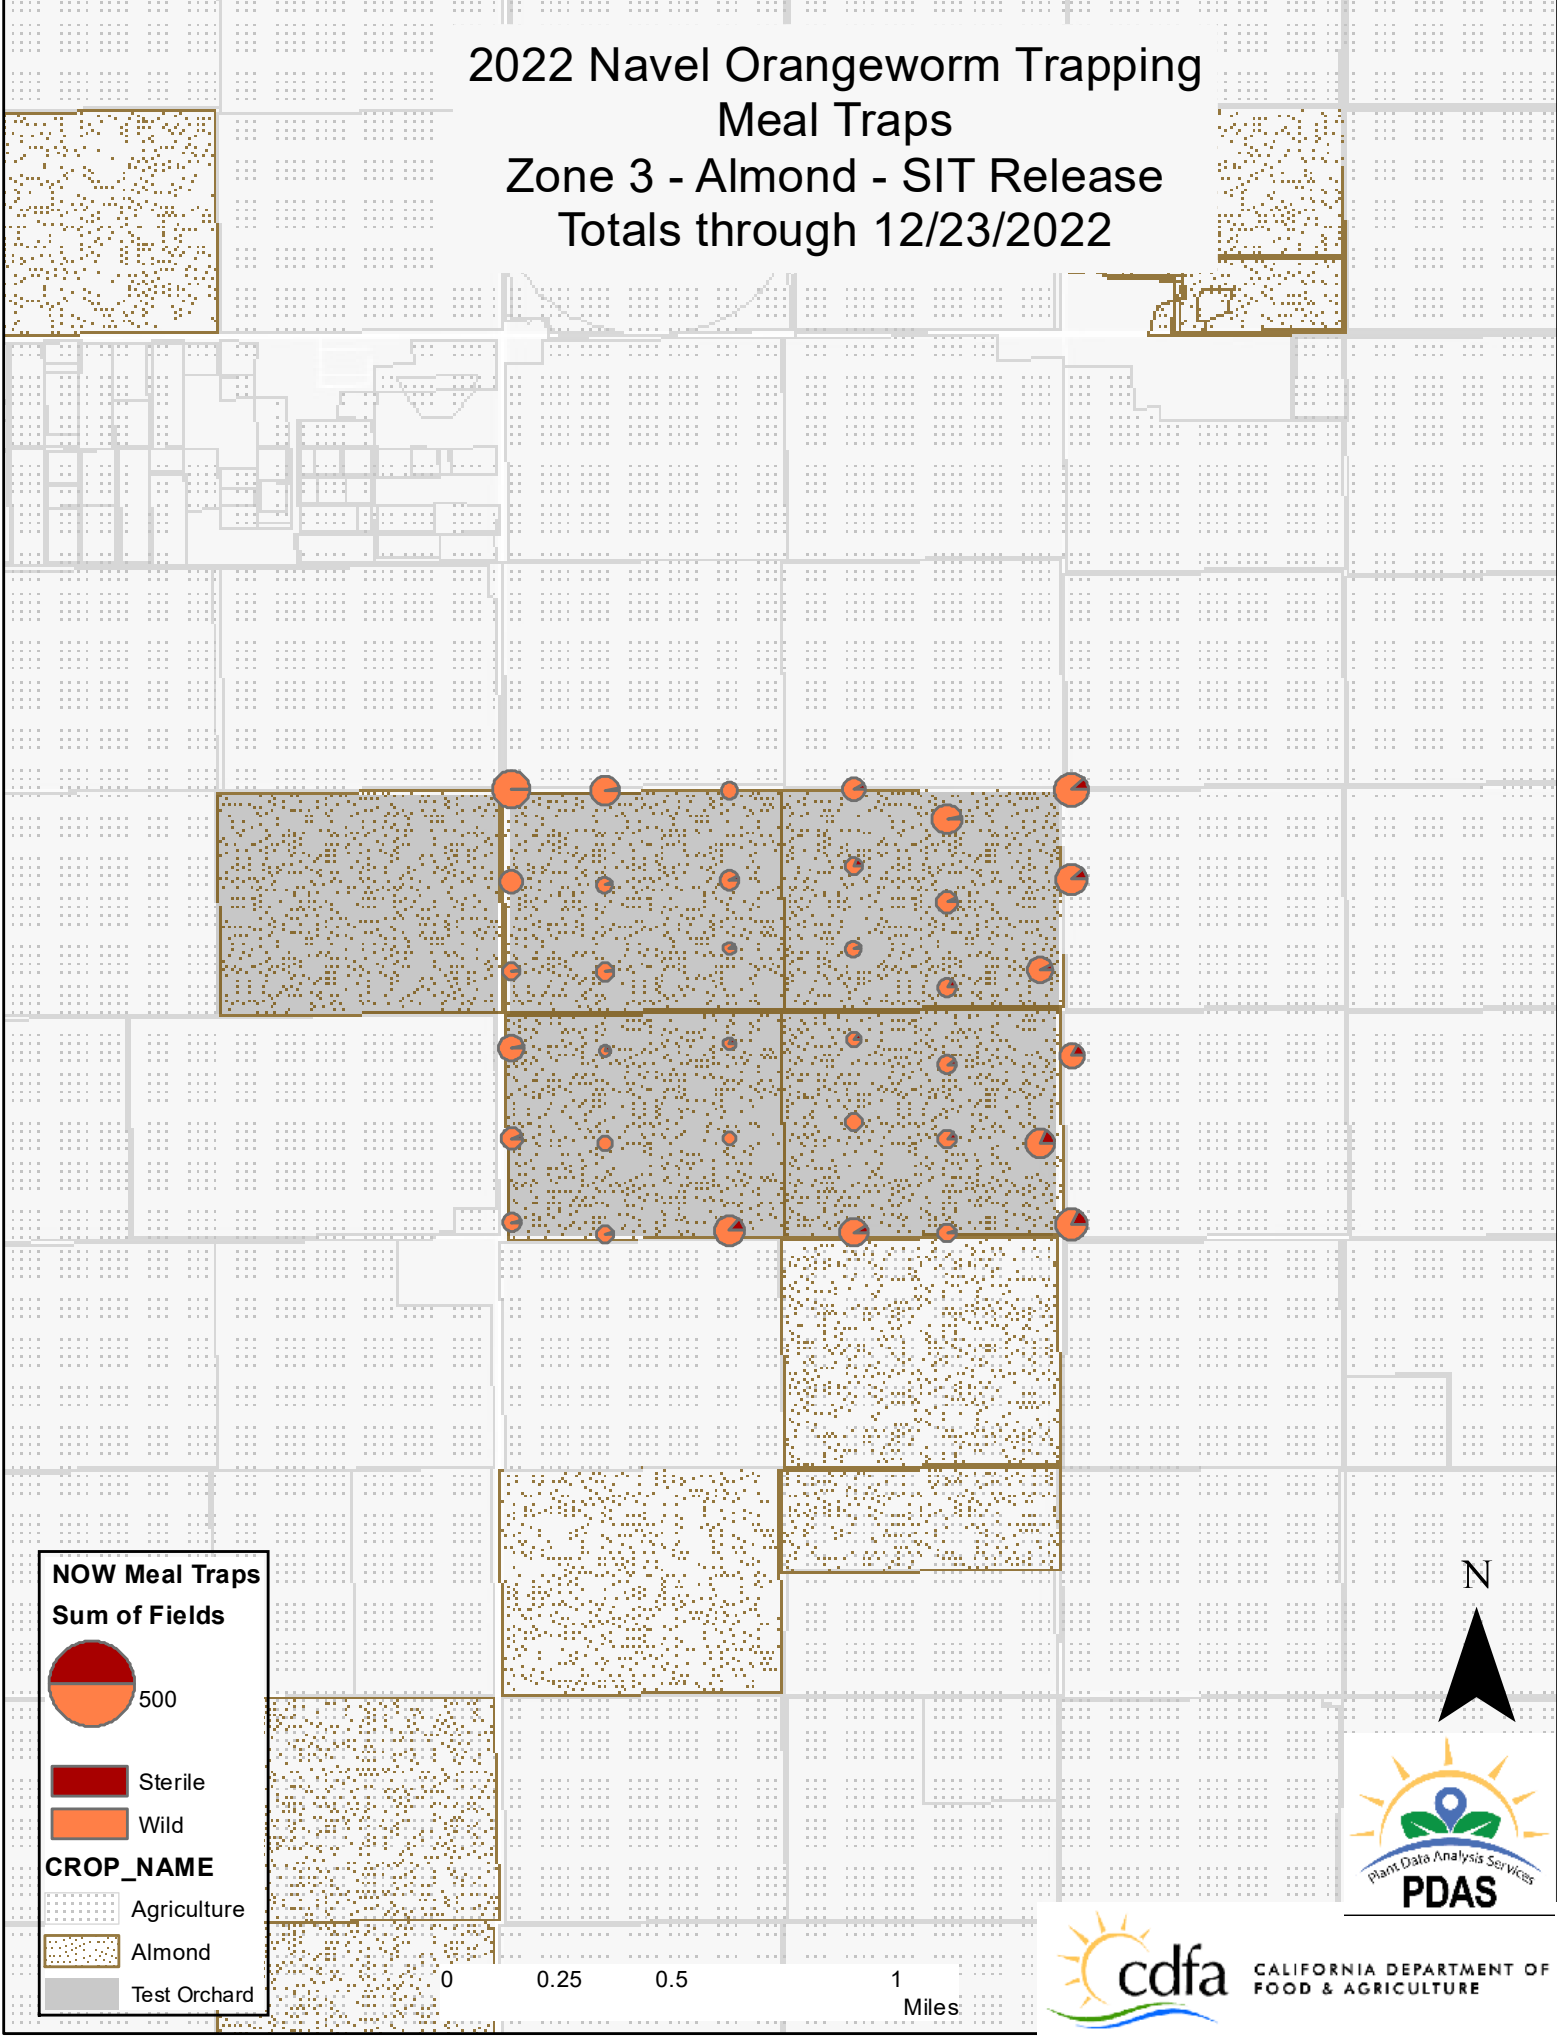

# 2022 Navel Orangeworm Trapping Meal Traps Zone 1 - Pistachio - SIT Release Totals through 12/23/2022

# 2022 Navel Orangeworm Trapping Meal Traps Zone 2 - Pistachio - Non-Release Totals through 12/23/2022

**NOW Meal Traps**  
**Sum of Fields**

500

**CROP\_NAME**

- Agriculture
- Pistachio
- Test Orchard

Sterile  
 Wild

# 2022 Navel Orangeworm Trapping Meal Traps Zone 3 - Almond - SIT Release Totals through 12/23/2022

**NOW Meal Traps**  
Sum of Fields

500

Sterile  
 Wild

**CROP\_NAME**

Agriculture  
 Almond  
 Test Orchard