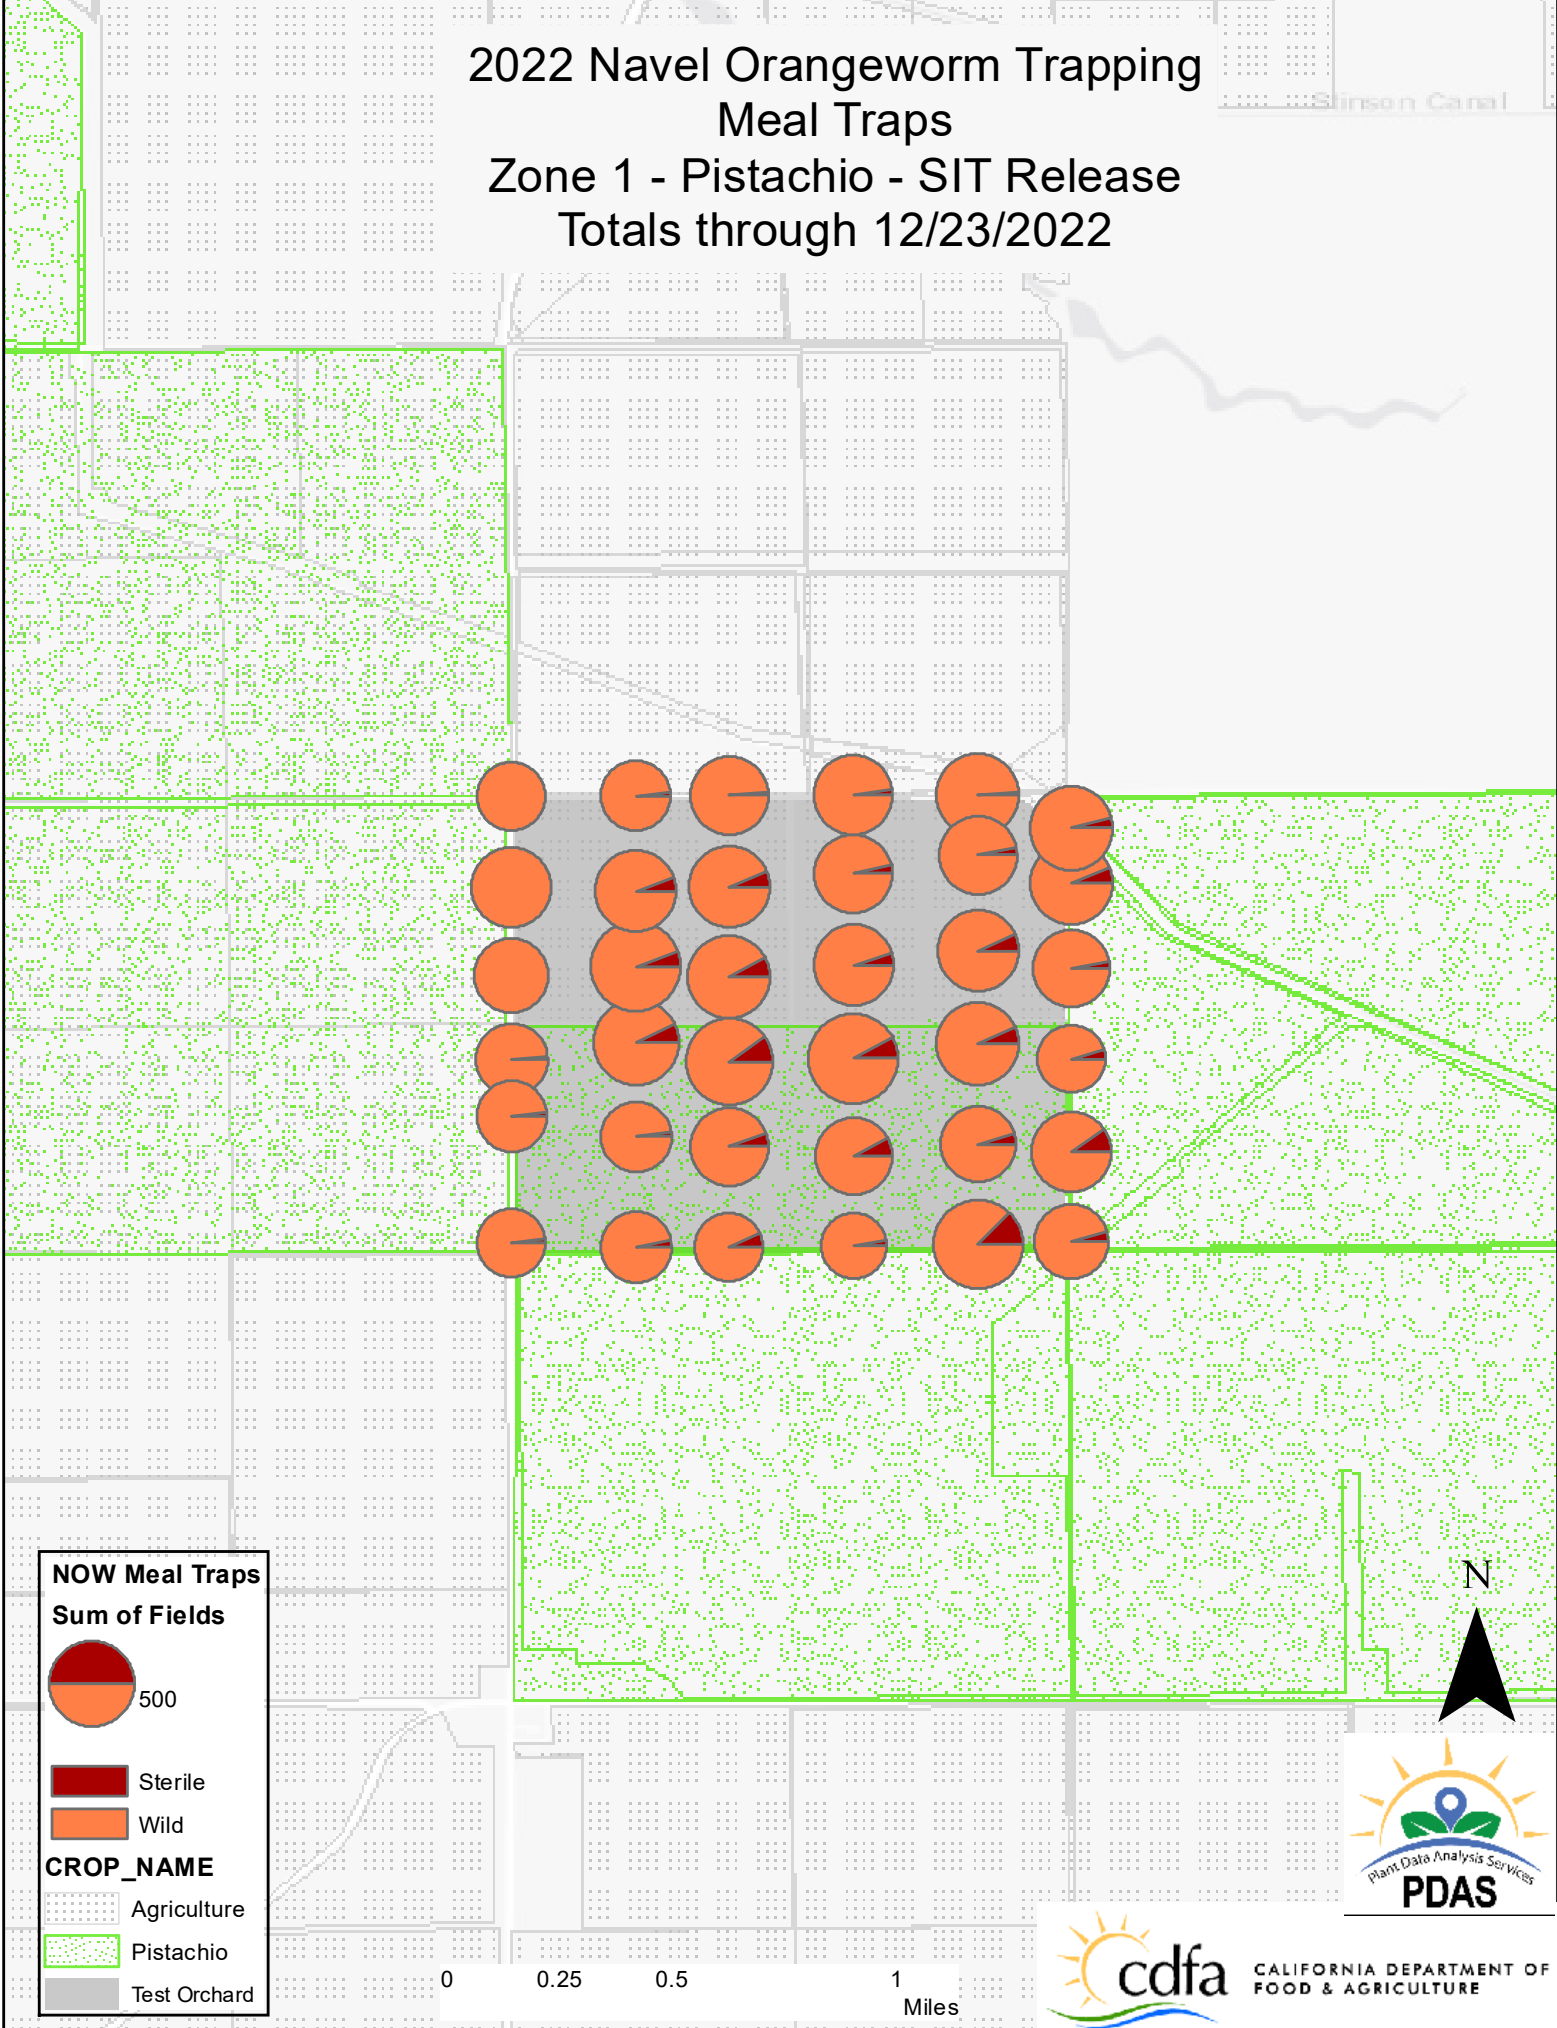

# 2022 Navel Orangeworm Trapping Meal Traps Zone 1 - Pistachio - SIT Release Totals through 12/23/2022

# 2022 Navel Orangeworm Trapping Meal Traps Zone 2 - Pistachio - Non-Release Totals through 12/23/2022

**NOW Meal Traps**  
**Sum of Fields**

500

**CROP\_NAME**

- Agriculture
- Pistachio
- Test Orchard

Sterile  
 Wild

# 2022 Navel Orangeworm Trapping Meal Traps Zone 3 - Almond - SIT Release Totals through 12/23/2022

**NOW Meal Traps**  
Sum of Fields

500

Sterile  
 Wild

**CROP\_NAME**

Agriculture  
 Almond  
 Test Orchard