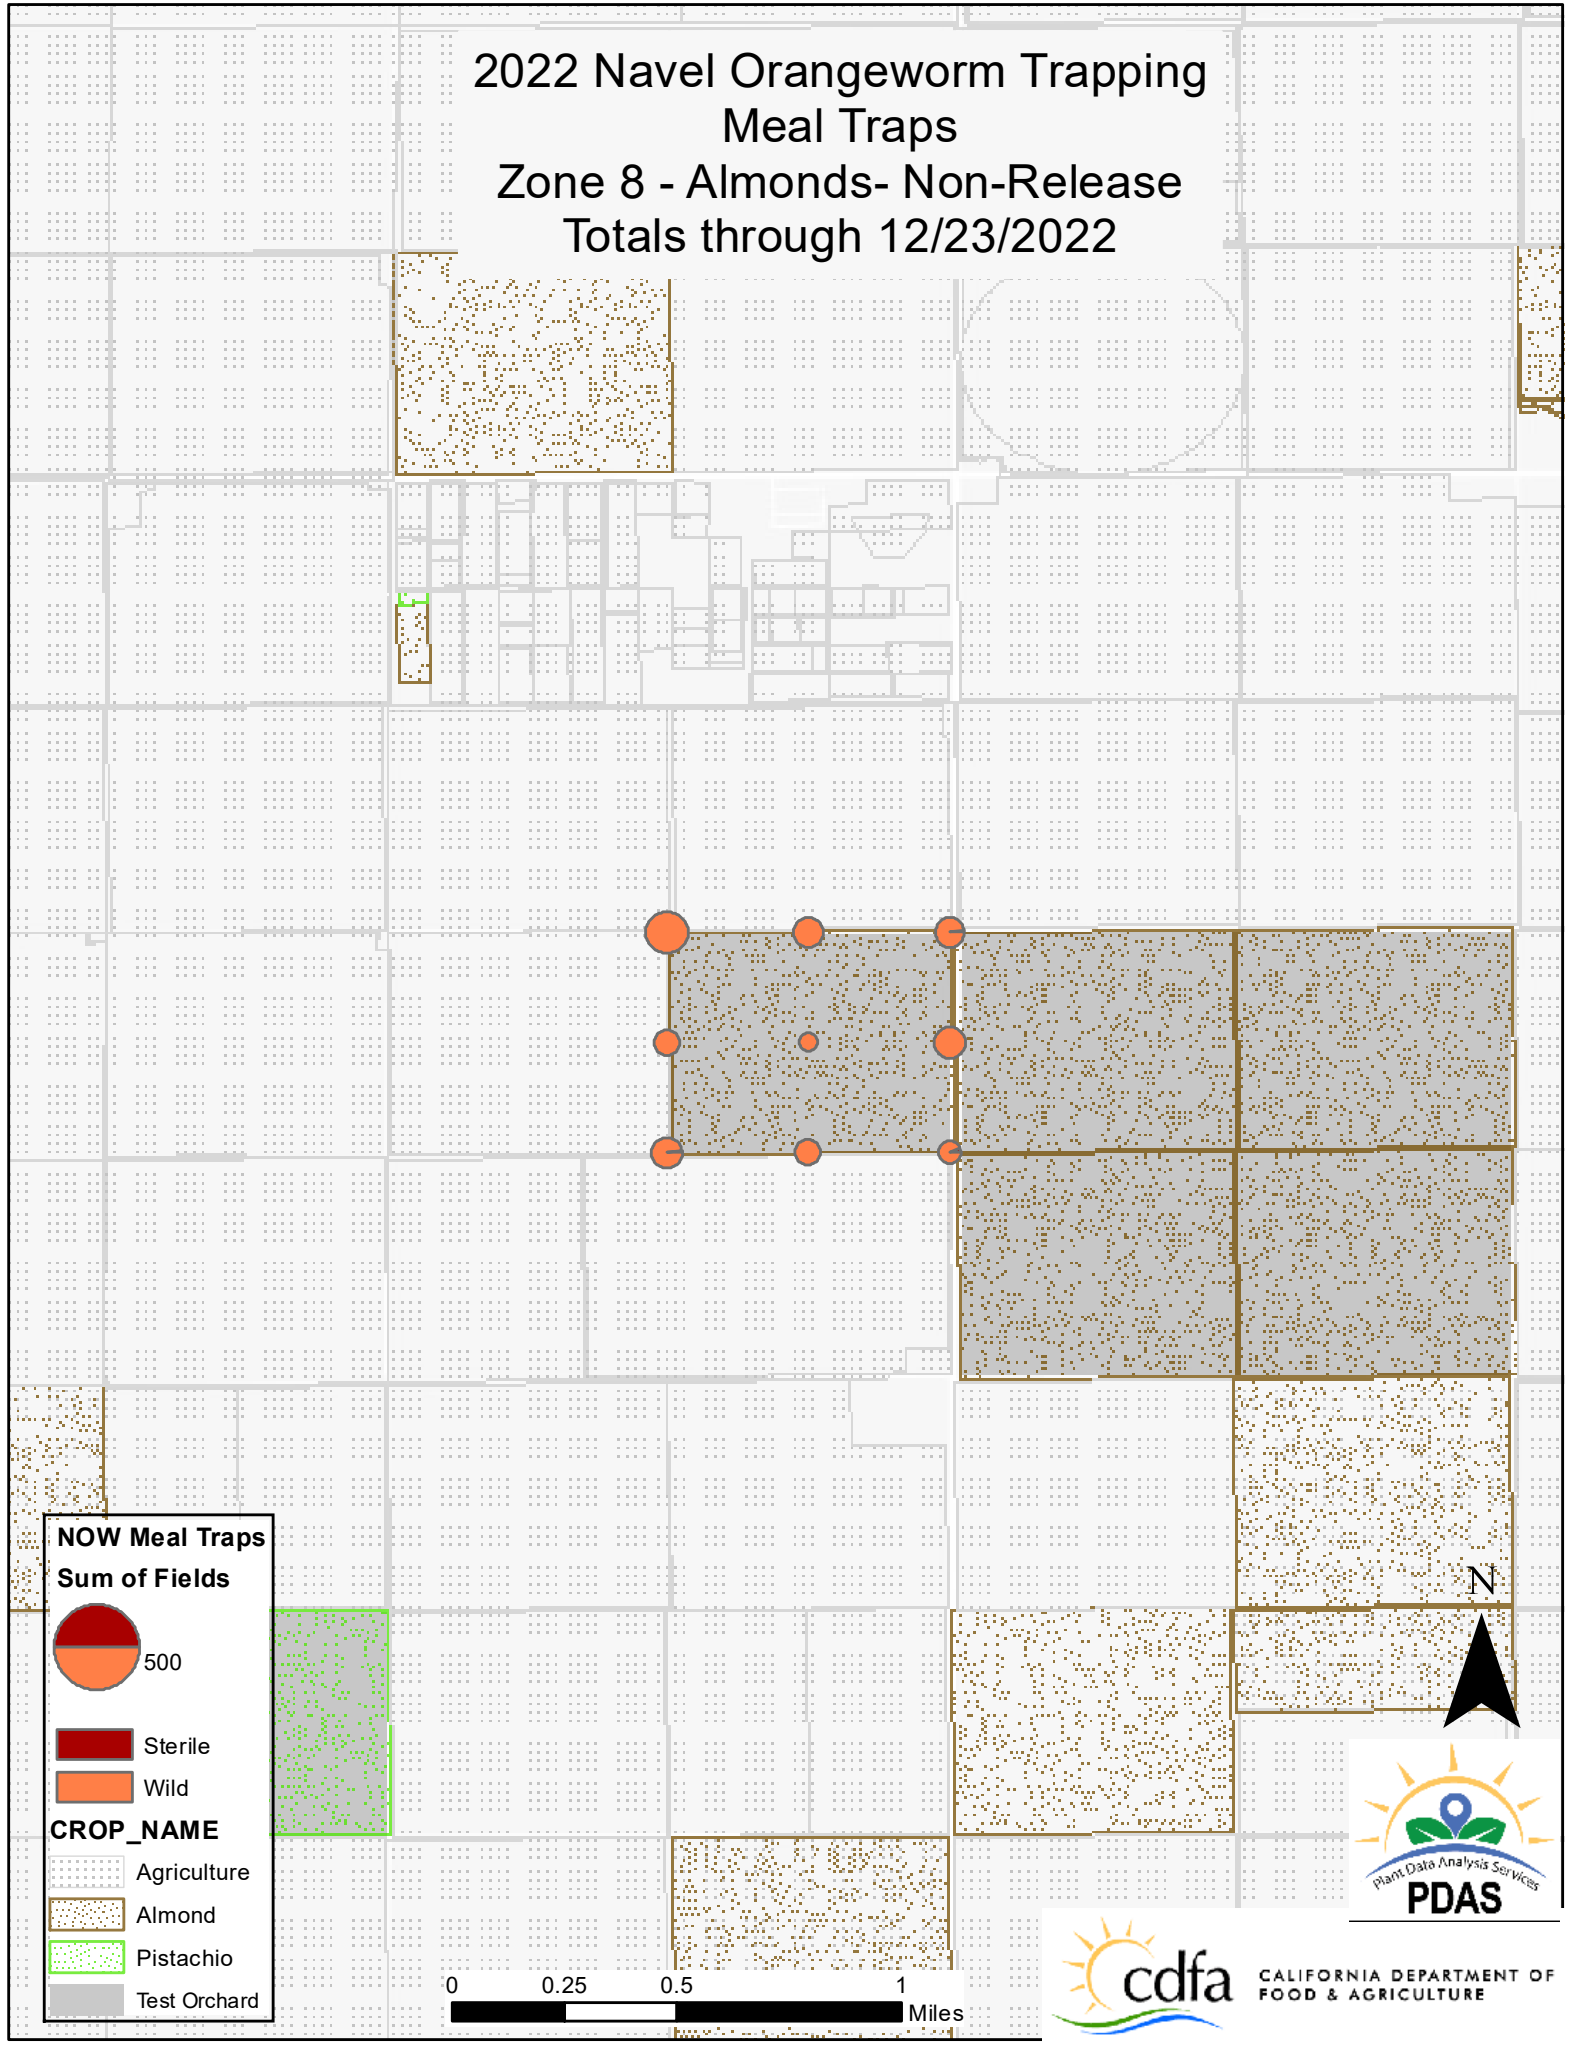

# 2022 Navel Orangeworm Trapping Meal Traps Zone 7 - Almonds - SIT Release Totals through 12/23/2022

**NOW Meal Traps**  
**Sum of Fields**

**CROP\_NAME**

- Agriculture
- Almond
- Pistachio
- Test Orchard

# 2022 Navel Orangeworm Trapping Meal Traps Zone 8 - Almonds- Non-Release Totals through 12/23/2022

### NOW Meal Traps Sum of Fields

- Sterile
- Wild