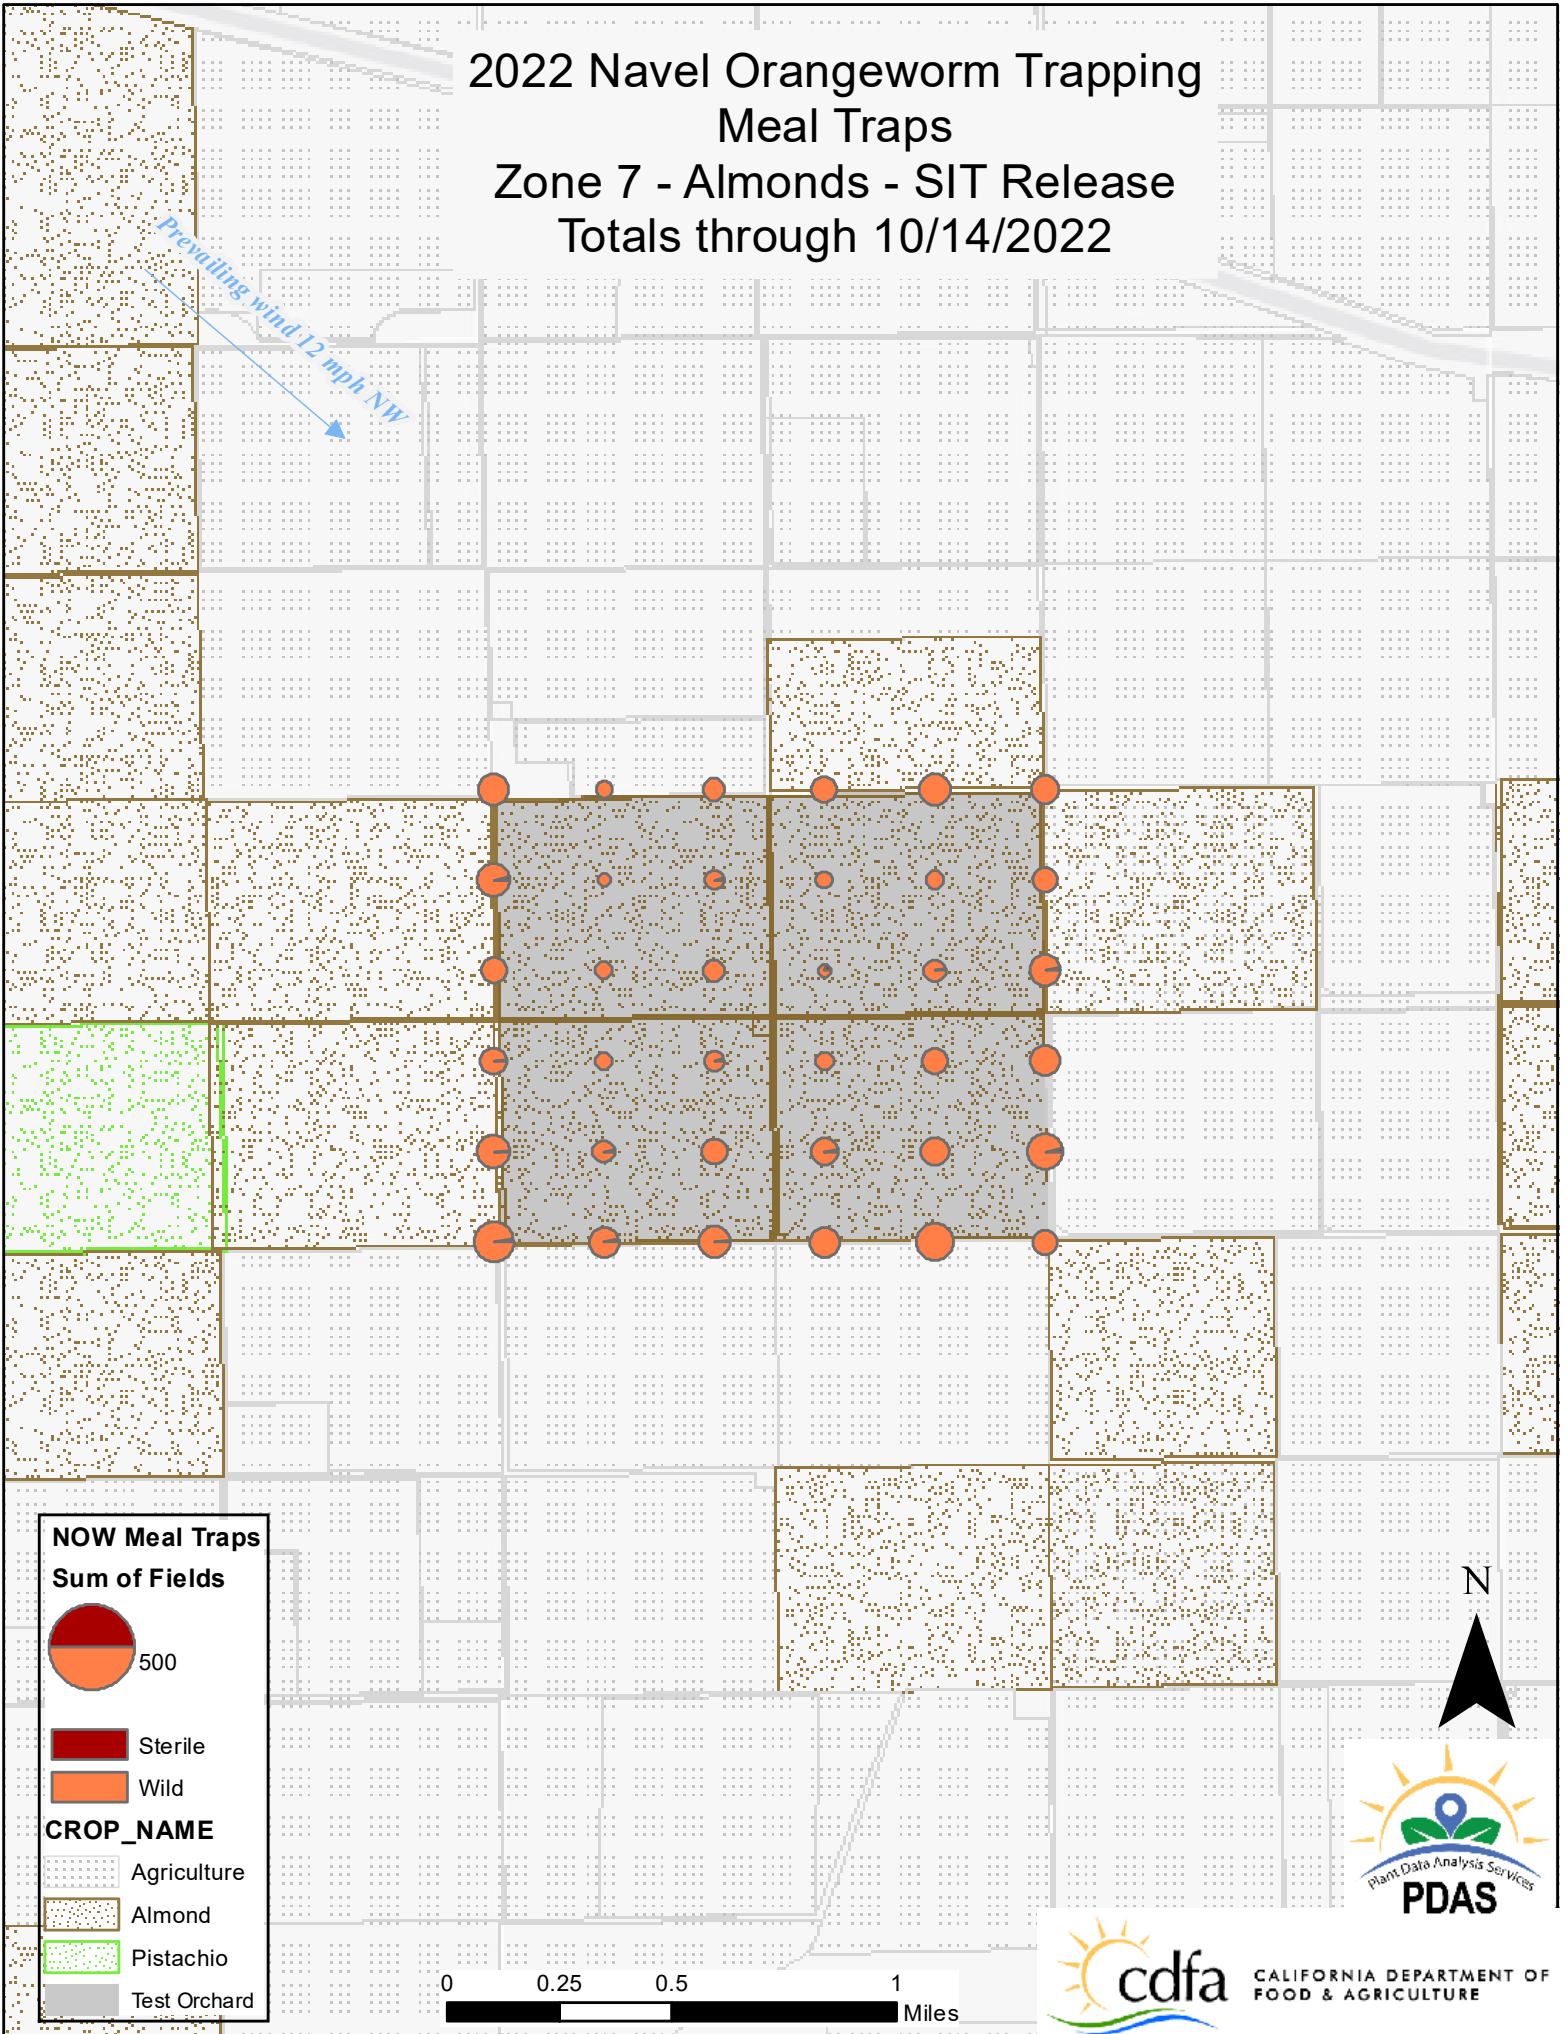

NOW Meal Traps

Sum of Fields

- Sterile
- Wild

CROP_NAME

- Agriculture
- Almond
- Pistachio
- Test Orchard

CALIFORNIA DEPARTMENT OF
FOOD & AGRICULTURE

2022 Navel Orangeworm Trapping Meal Traps Zone 6 - Pistachio - Non-Release Totals through 10/14/2022

Prevailing wind 12 mph NW

**NOW Meal Traps
Sum of Fields**

-  500
-  Sterile
-  Wild
- CROP_NAME**
-  Agriculture
-  Almond
-  Pistachio
-  Test Orchard

2022 Navel Orangeworm Trapping Meal Traps Zone 7 - Almonds - SIT Release Totals through 10/14/2022

Prevailing wind 12 mph NW

**NOW Meal Traps
Sum of Fields**

-  Sterile
-  Wild

- CROP_NAME**
-  Agriculture
 -  Almond
 -  Pistachio
 -  Test Orchard

2022 Navel Orangeworm Trapping Meal Traps Zone 8 - Almonds- Non-Release Totals through 10/14/2022