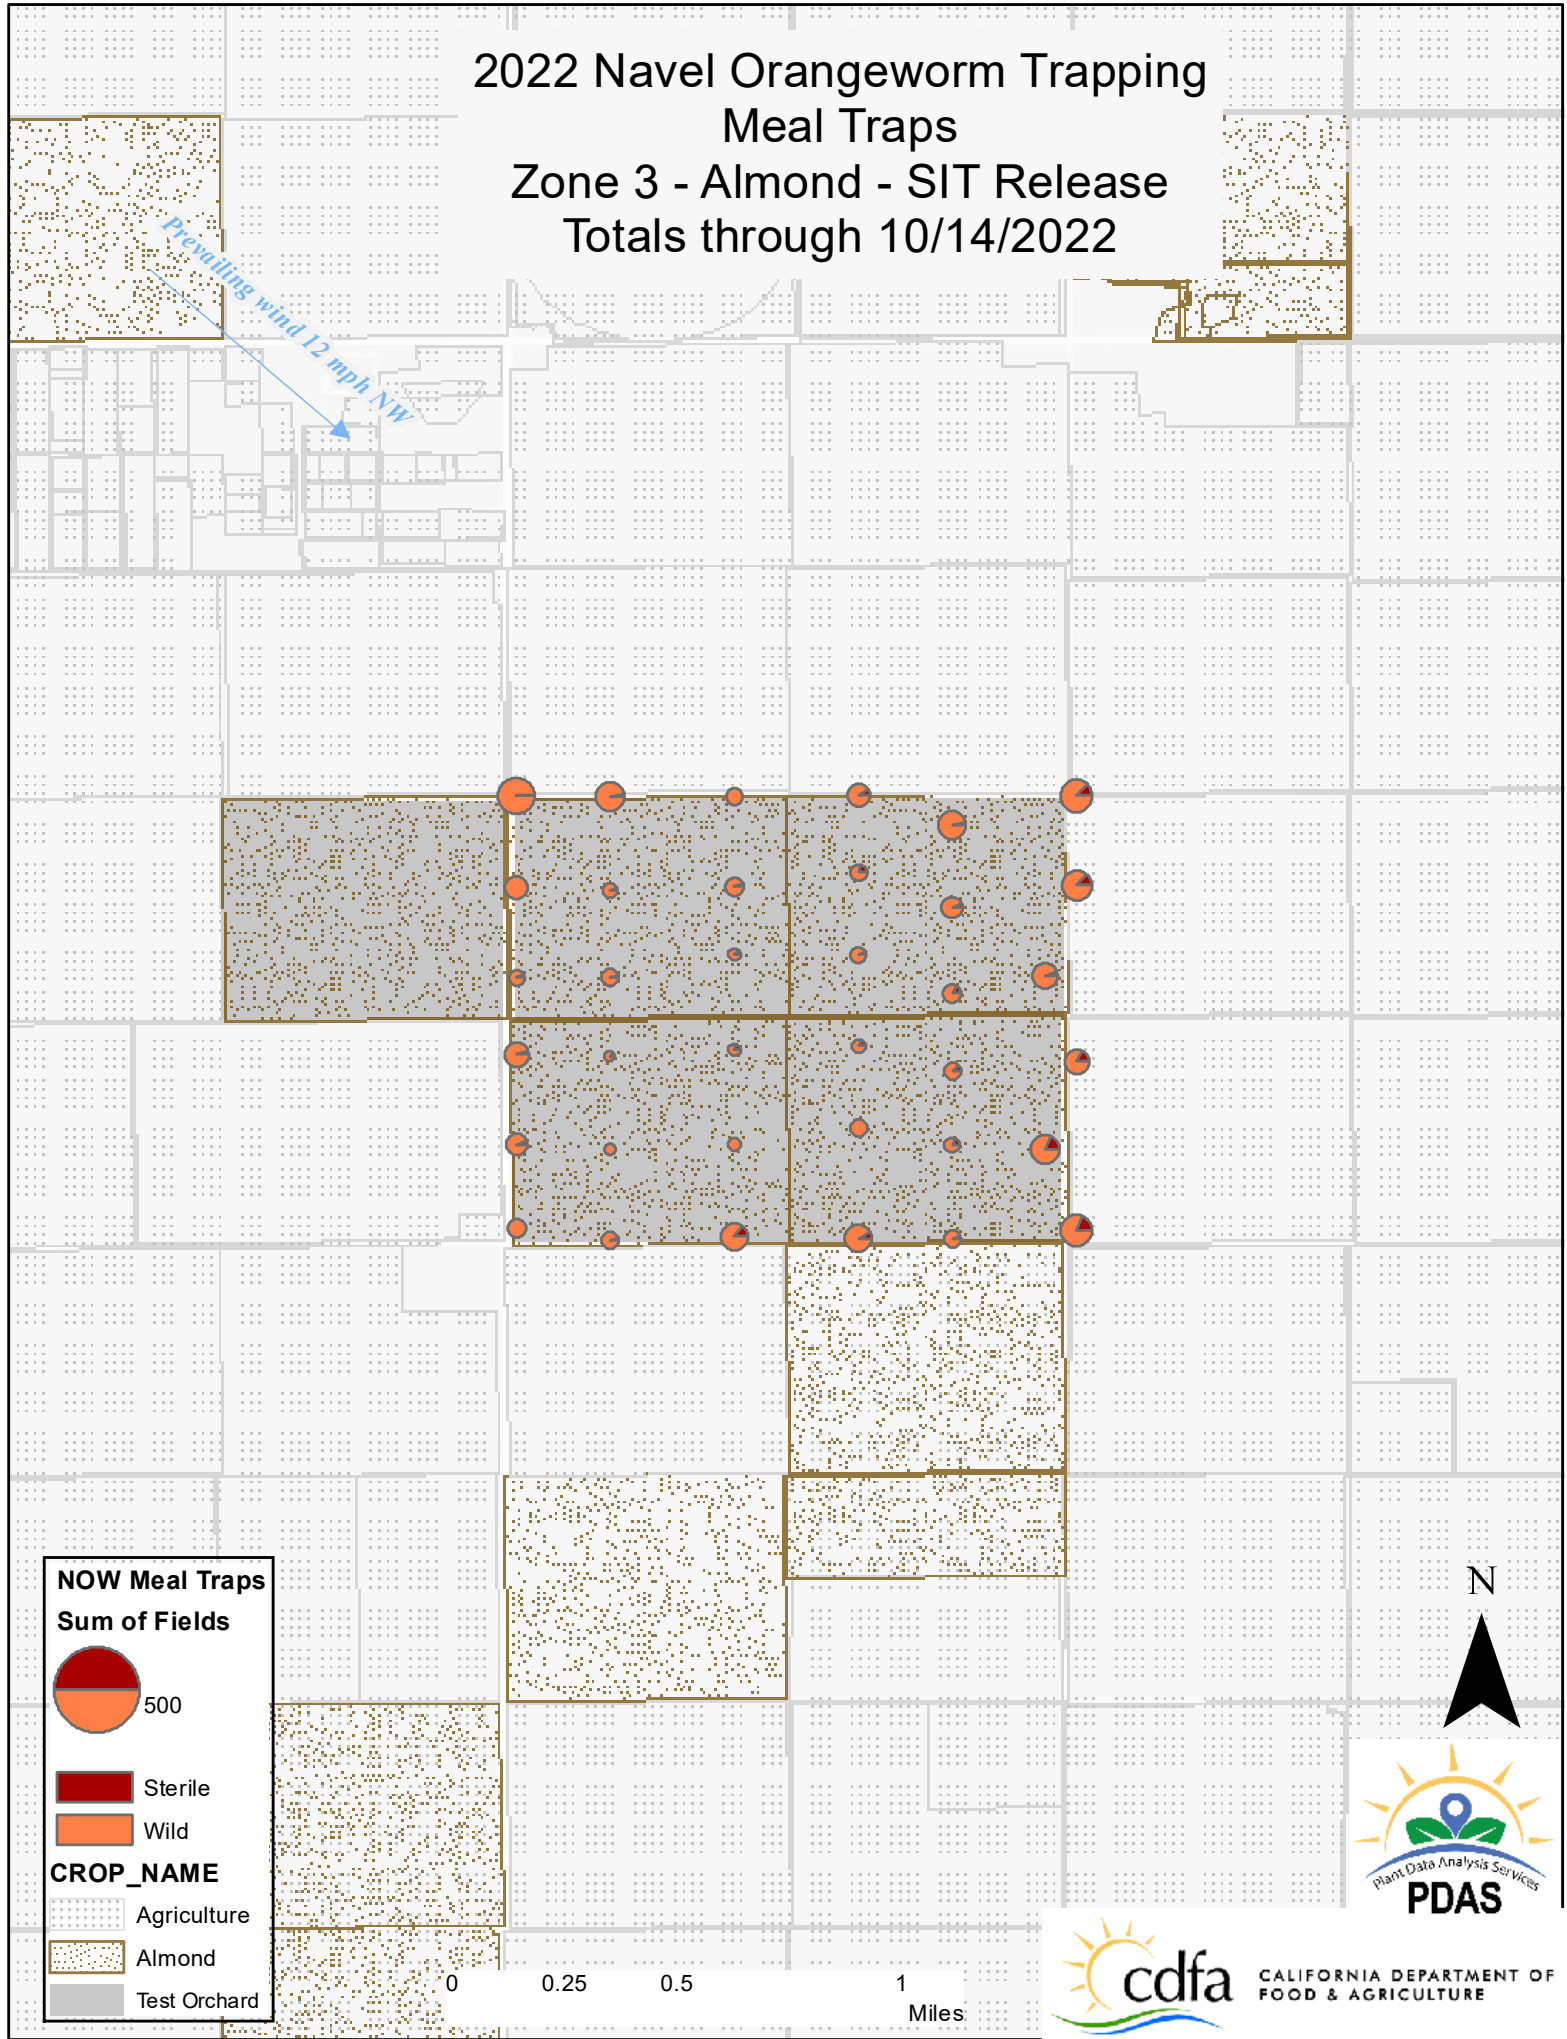

2022 Navel Orangeworm Trapping Meal Traps

Zone 1 - Pistachio - SIT Release Totals through 10/14/2022

Prevailing wind 12 mph NW

NOW Meal Traps
Sum of Fields

500

Sterile
 Wild

CROP_NAME

Agriculture
 Pistachio
 Test Orchard

CALIFORNIA DEPARTMENT OF
FOOD & AGRICULTURE

2022 Navel Orangeworm Trapping Meal Traps Zone 2 - Pistachio - Non-Release Totals through 10/14/2022

Prevailing wind 12 mph NW

NOW Meal Traps
Sum of Fields

500

Sterile
 Wild

CROP_NAME

Agriculture
 Pistachio
 Test Orchard

2022 Navel Orangeworm Trapping Meal Traps Zone 3 - Almond - SIT Release Totals through 10/14/2022

Prevailing wind 12 mph NW

NOW Meal Traps
Sum of Fields

500

Sterile
 Wild

CROP_NAME

Agriculture
 Almond
 Test Orchard

0 0.25 0.5 1 Miles

2022 Navel Orangeworm Trapping Meal Traps Zone 4 - Almond - Non-Release Totals through 10/14/2022

Prevailing wind 12 mph NW

NOW Meal Traps
Sum of Fields