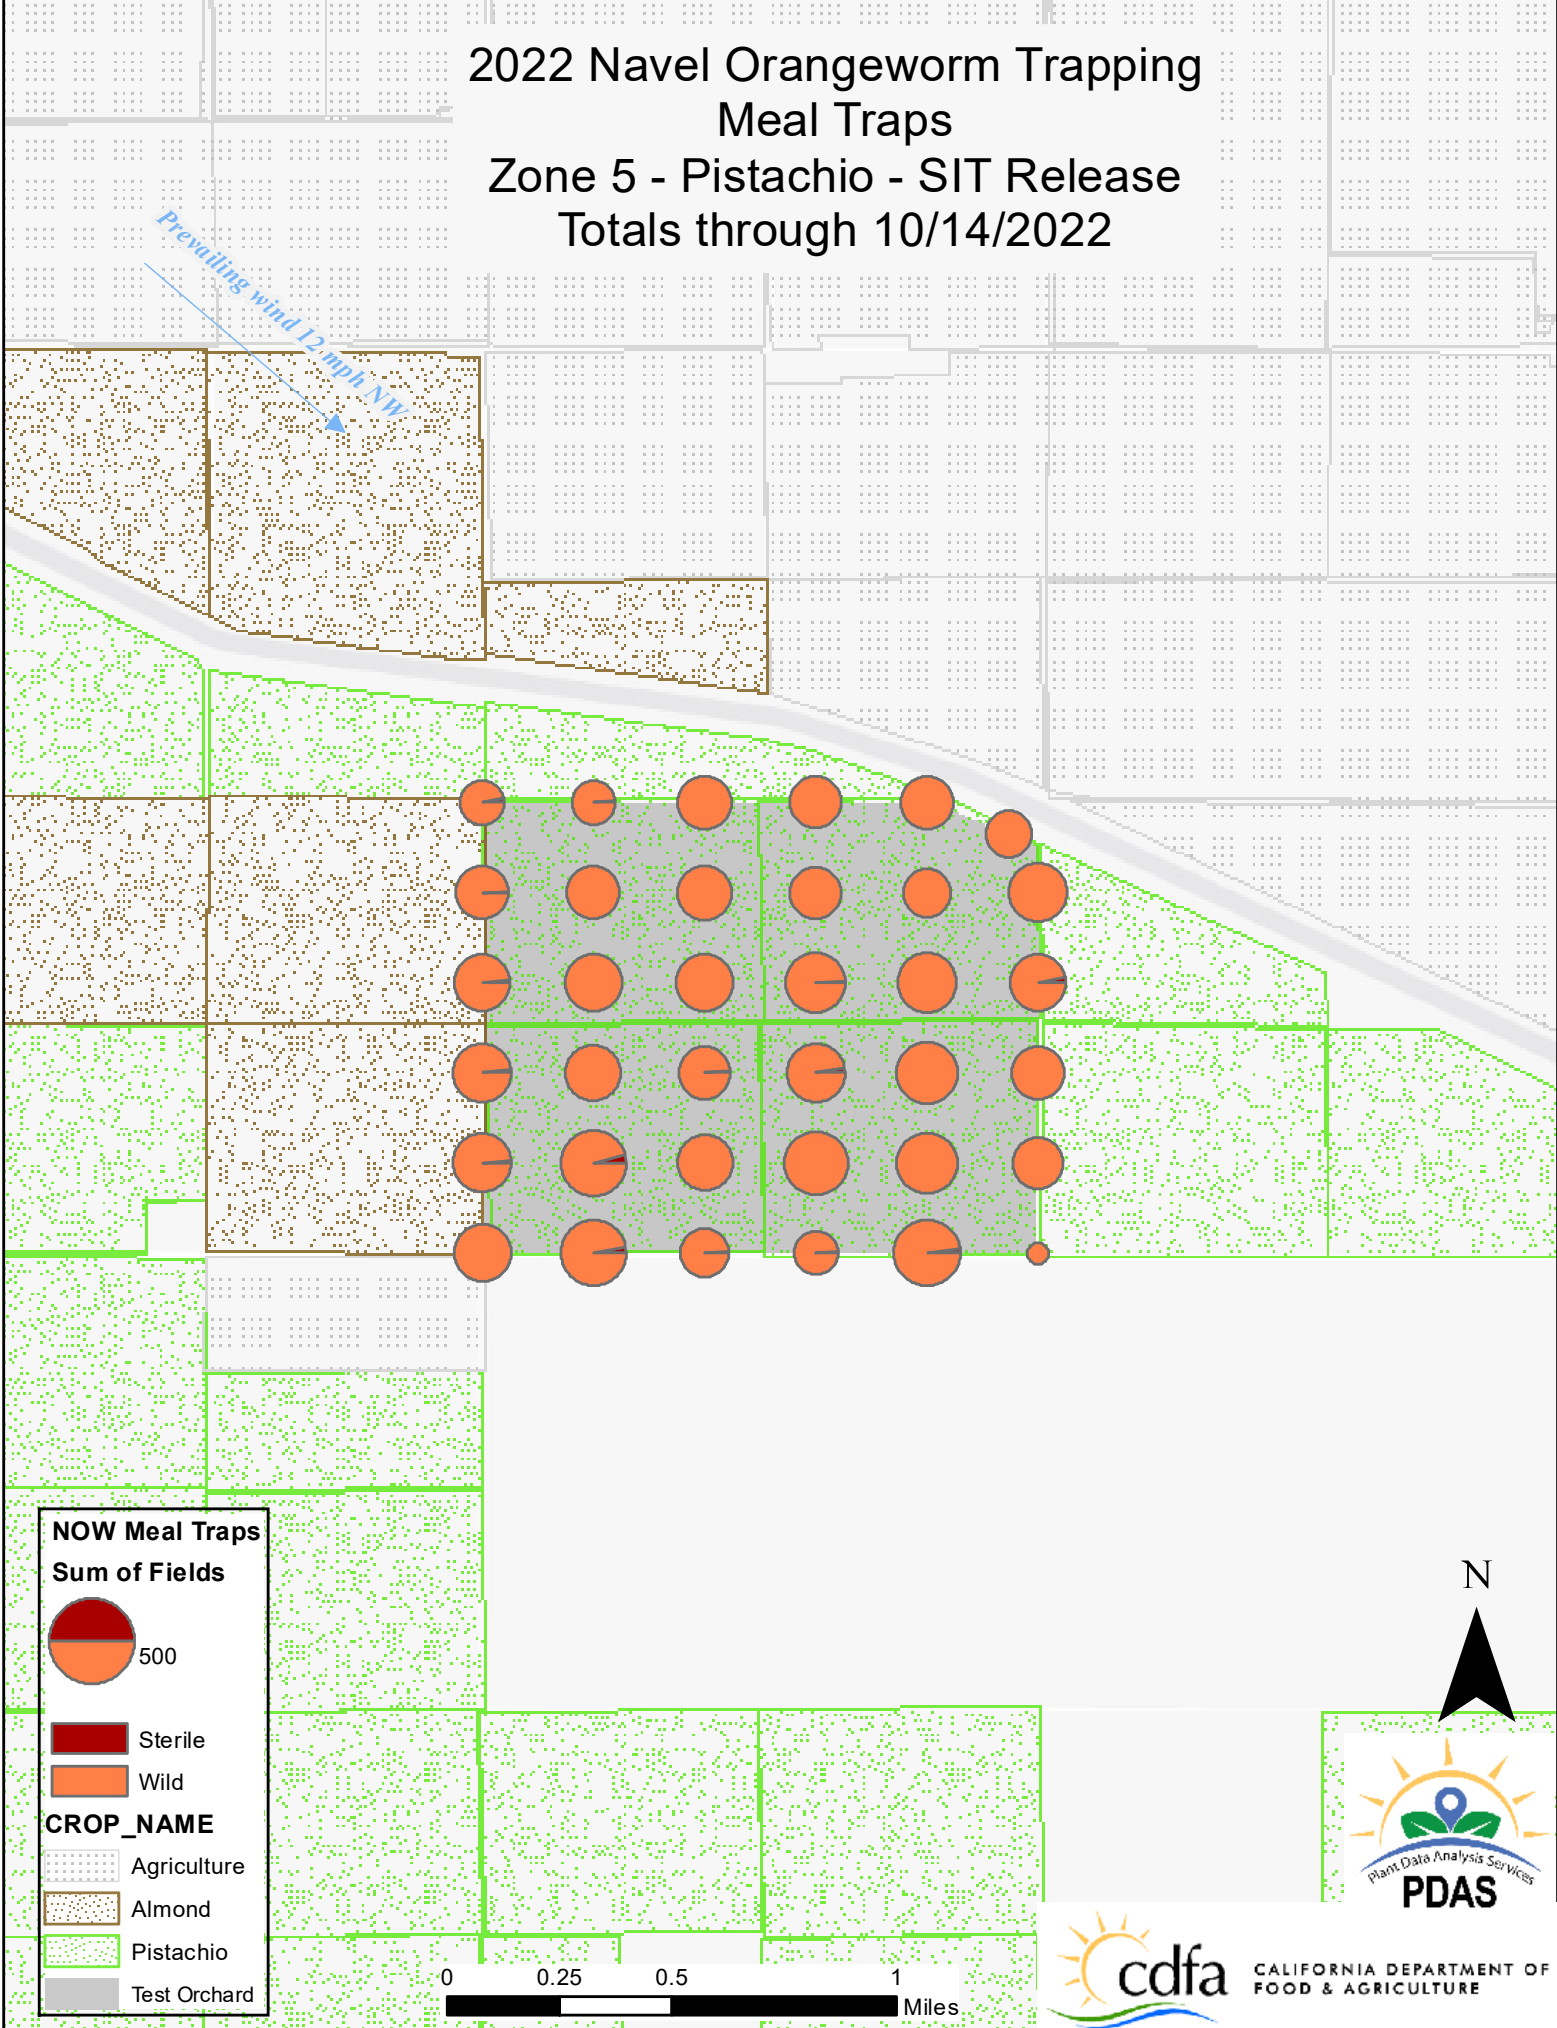

CROP_NAME

Agriculture
 Almond
 Test Orchard

0 0.25 0.5 1 Miles

2022 Navel Orangeworm Trapping Meal Traps Zone 4 - Almond - Non-Release Totals through 10/14/2022

Prevailing wind 12 mph NW

NOW Meal Traps
Sum of Fields

500

Sterile
 Wild

CROP_NAME

Agriculture
 Almond
 Pistachio
 Test Orchard

0 0.25 0.5 1 Miles

2022 Navel Orangeworm Trapping Meal Traps Zone 5 - Pistachio - SIT Release Totals through 10/14/2022

Prevailing wind 12 mph NW

NOW Meal Traps

Sum of Fields

- Sterile
- Wild

CROP_NAME

- Agriculture
- Almond
- Pistachio
- Test Orchard

CALIFORNIA DEPARTMENT OF
FOOD & AGRICULTURE

2022 Navel Orangeworm Trapping Meal Traps Zone 6 - Pistachio - Non-Release Totals through 10/14/2022

Prevailing wind 12 mph NW

**NOW Meal Traps
Sum of Fields**

-  500
-  Sterile
-  Wild
- CROP_NAME**
-  Agriculture
-  Almond
-  Pistachio
-  Test Orchard

2022 Navel Orangeworm Trapping Meal Traps Zone 7 - Almonds - SIT Release Totals through 10/14/2022