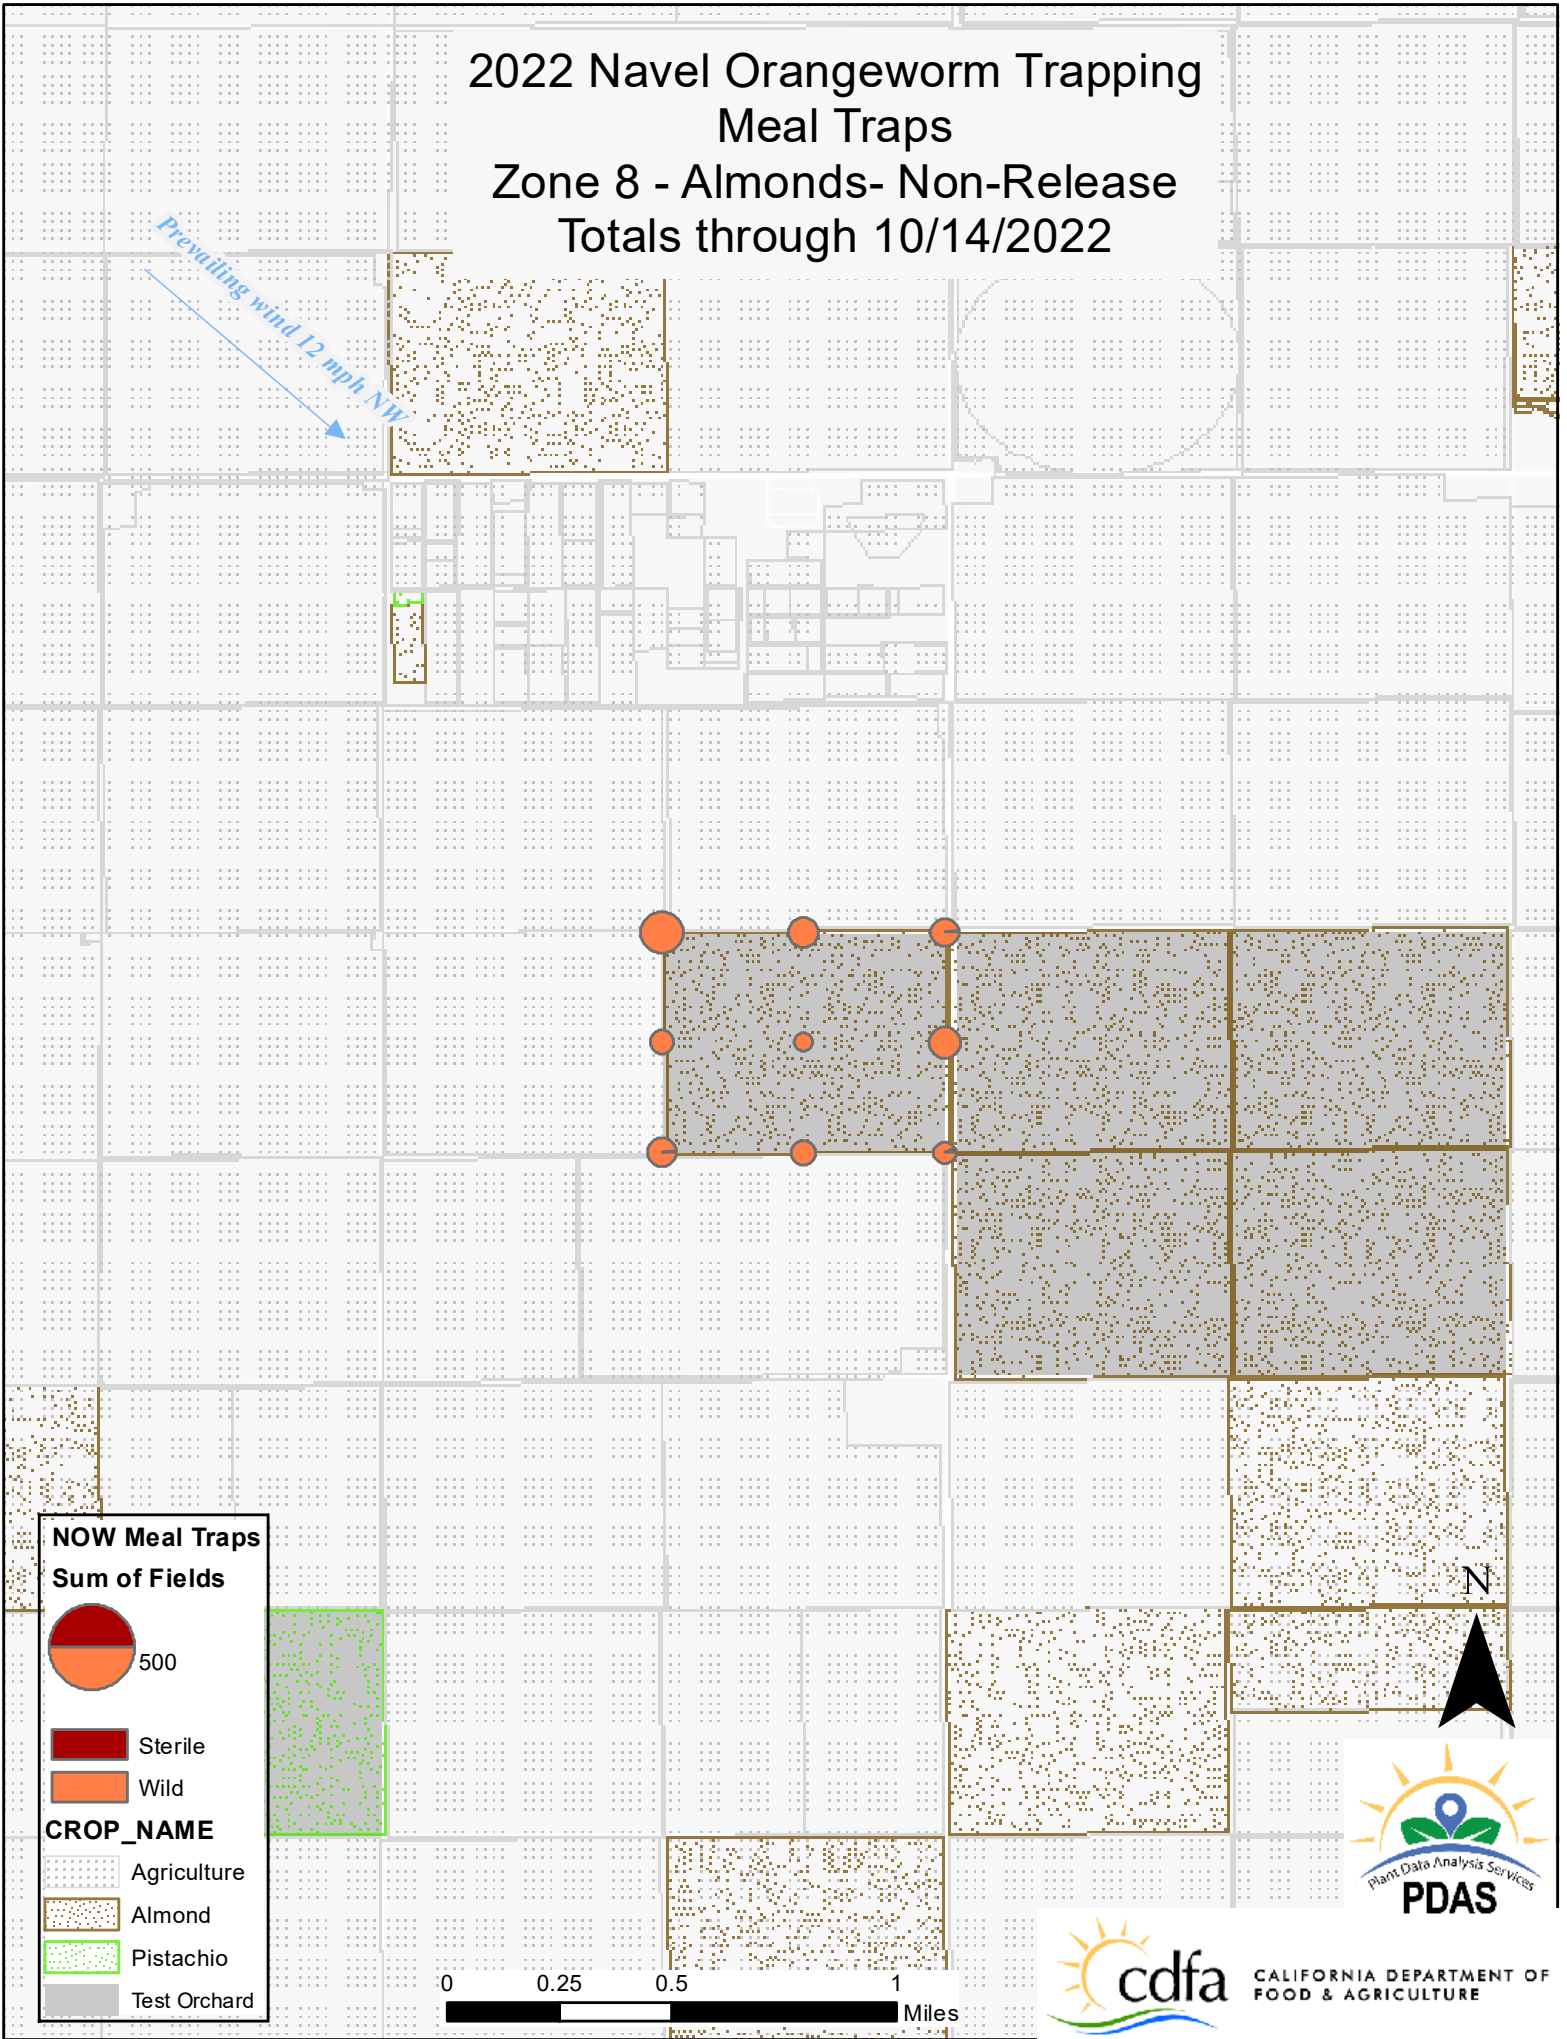

Prevailing wind 12 mph NW

**NOW Meal Traps
Sum of Fields**

-  500
-  Sterile
-  Wild
- CROP_NAME**
-  Agriculture
-  Almond
-  Pistachio
-  Test Orchard

2022 Navel Orangeworm Trapping Meal Traps Zone 7 - Almonds - SIT Release Totals through 10/14/2022

Prevailing wind 12 mph NW

**NOW Meal Traps
Sum of Fields**

-  Sterile
-  Wild

- CROP_NAME**
-  Agriculture
 -  Almond
 -  Pistachio
 -  Test Orchard

2022 Navel Orangeworm Trapping Meal Traps Zone 8 - Almonds- Non-Release Totals through 10/14/2022

Prevailing wind 12 mph NW

**NOW Meal Traps
Sum of Fields**

- Sterile
- Wild

- CROP_NAME**
- Agriculture
 - Almond
 - Pistachio
 - Test Orchard