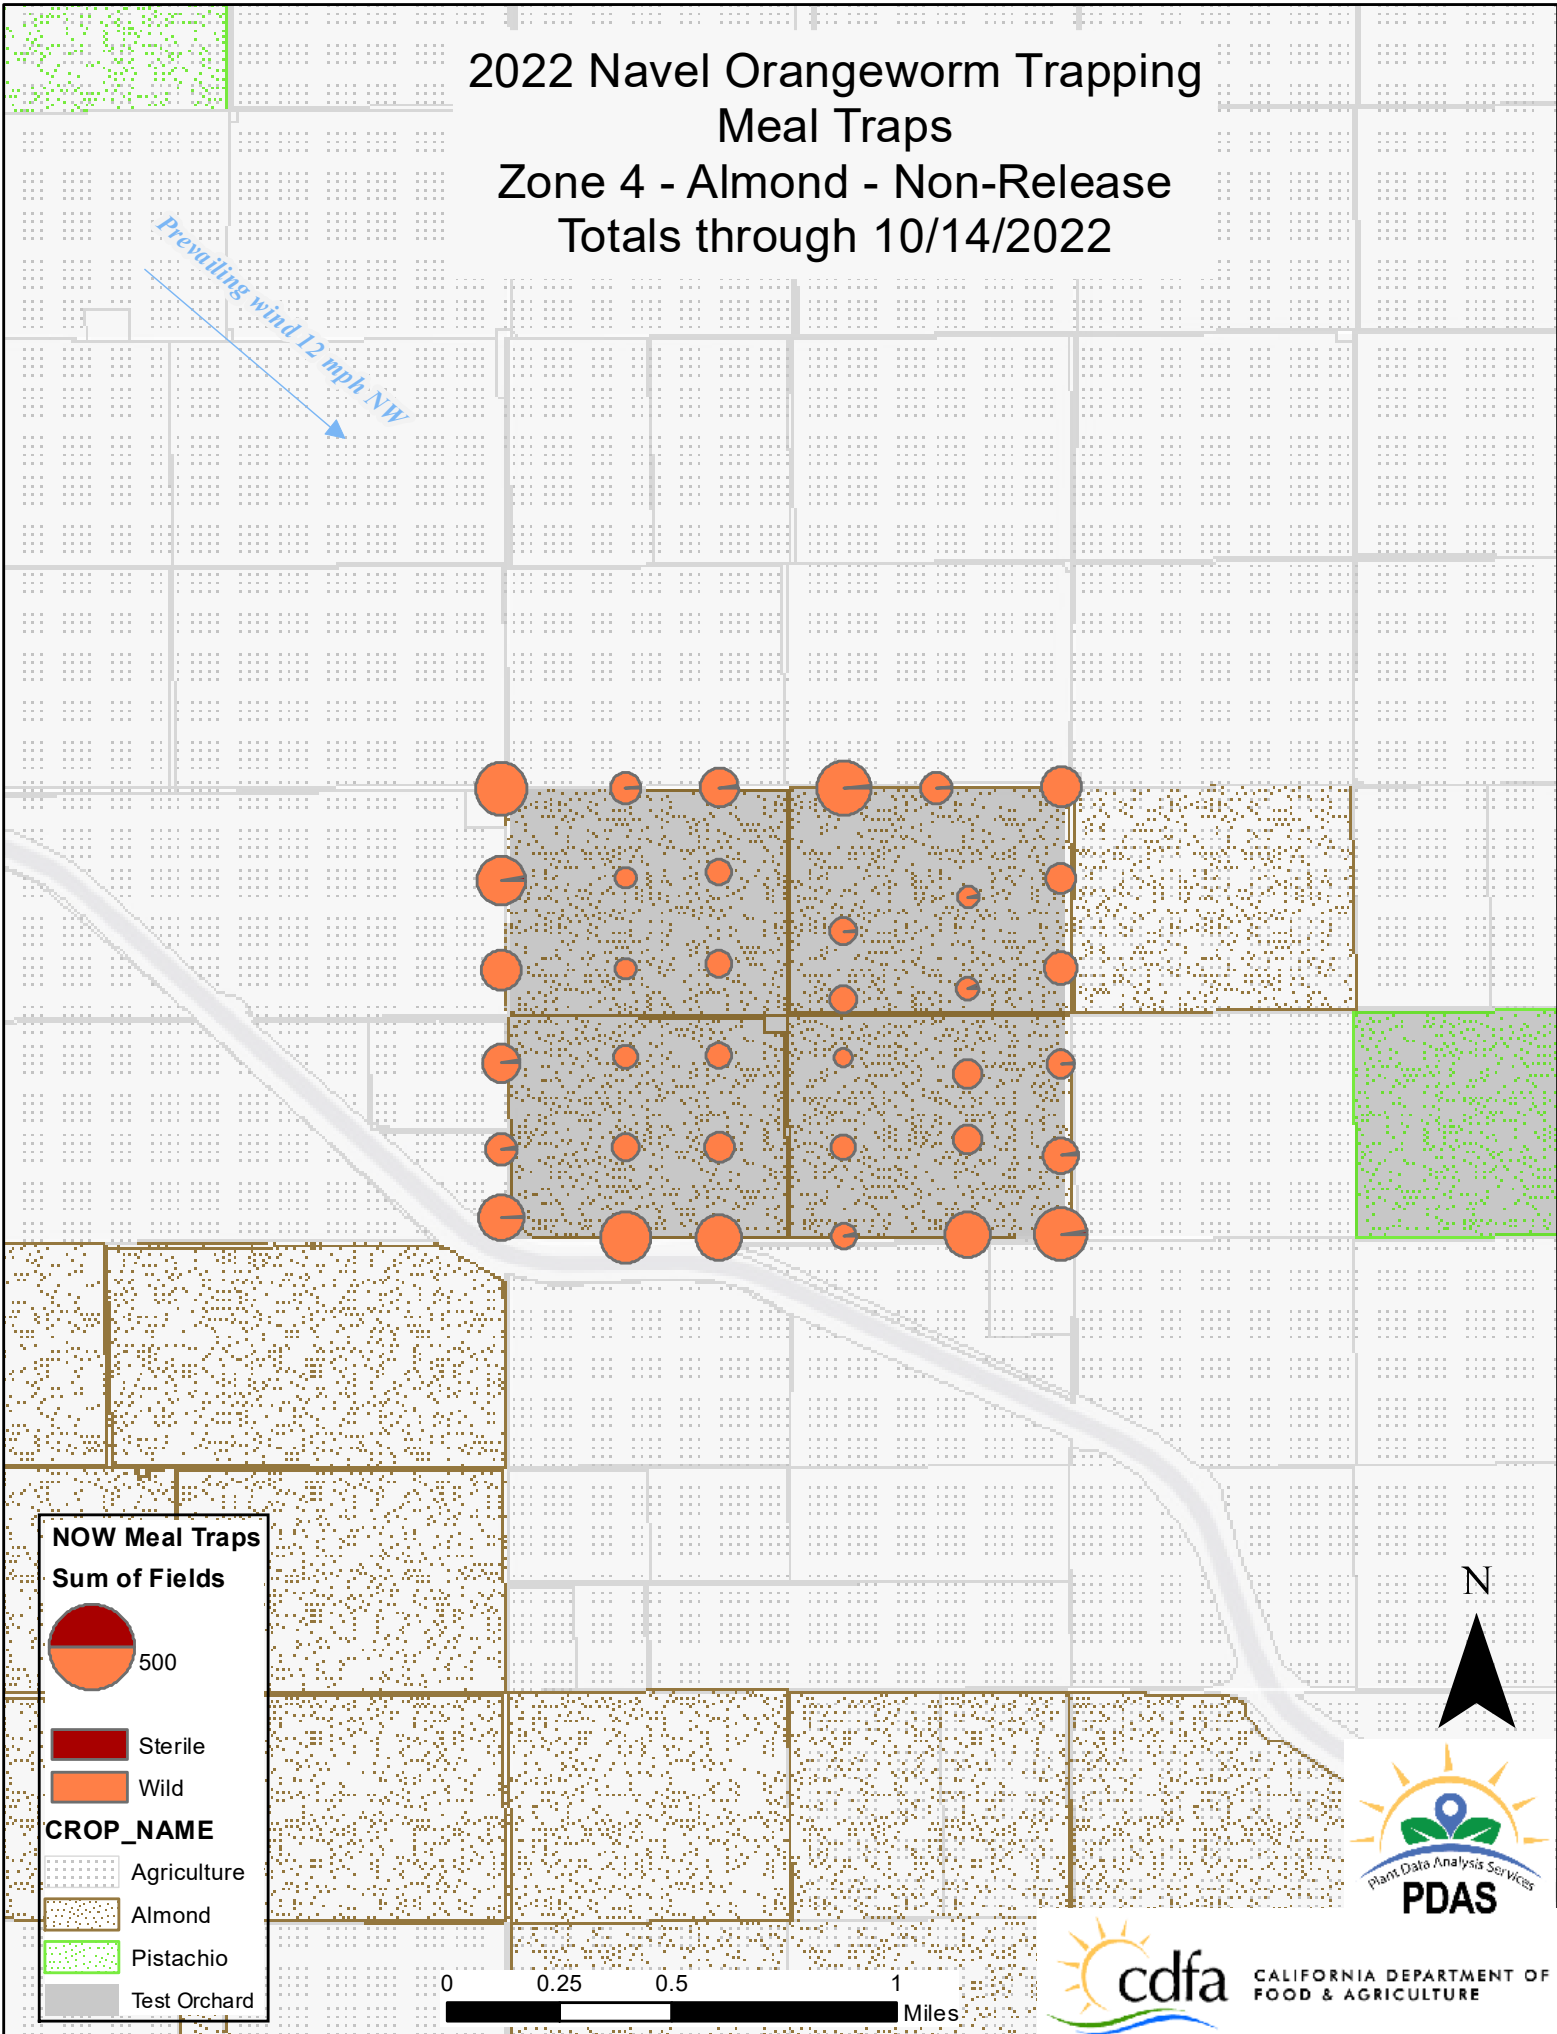

CROP_NAME

Agriculture
 Pistachio
 Test Orchard

2022 Navel Orangeworm Trapping Meal Traps Zone 3 - Almond - SIT Release Totals through 10/14/2022

Prevailing wind 12 mph NW

NOW Meal Traps
Sum of Fields

500

Sterile
 Wild

CROP_NAME

Agriculture
 Almond
 Test Orchard

0 0.25 0.5 1 Miles

2022 Navel Orangeworm Trapping Meal Traps Zone 4 - Almond - Non-Release Totals through 10/14/2022

Prevailing wind 12 mph NW

NOW Meal Traps
Sum of Fields

500

Sterile
 Wild

CROP_NAME

Agriculture
 Almond
 Pistachio
 Test Orchard

0 0.25 0.5 1 Miles

2022 Navel Orangeworm Trapping Meal Traps Zone 5 - Pistachio - SIT Release Totals through 10/14/2022

Prevailing wind 12 mph NW

NOW Meal Traps

Sum of Fields

- Sterile
- Wild

CROP_NAME

- Agriculture
- Almond
- Pistachio
- Test Orchard

CALIFORNIA DEPARTMENT OF
FOOD & AGRICULTURE

2022 Navel Orangeworm Trapping Meal Traps Zone 6 - Pistachio - Non-Release Totals through 10/14/2022