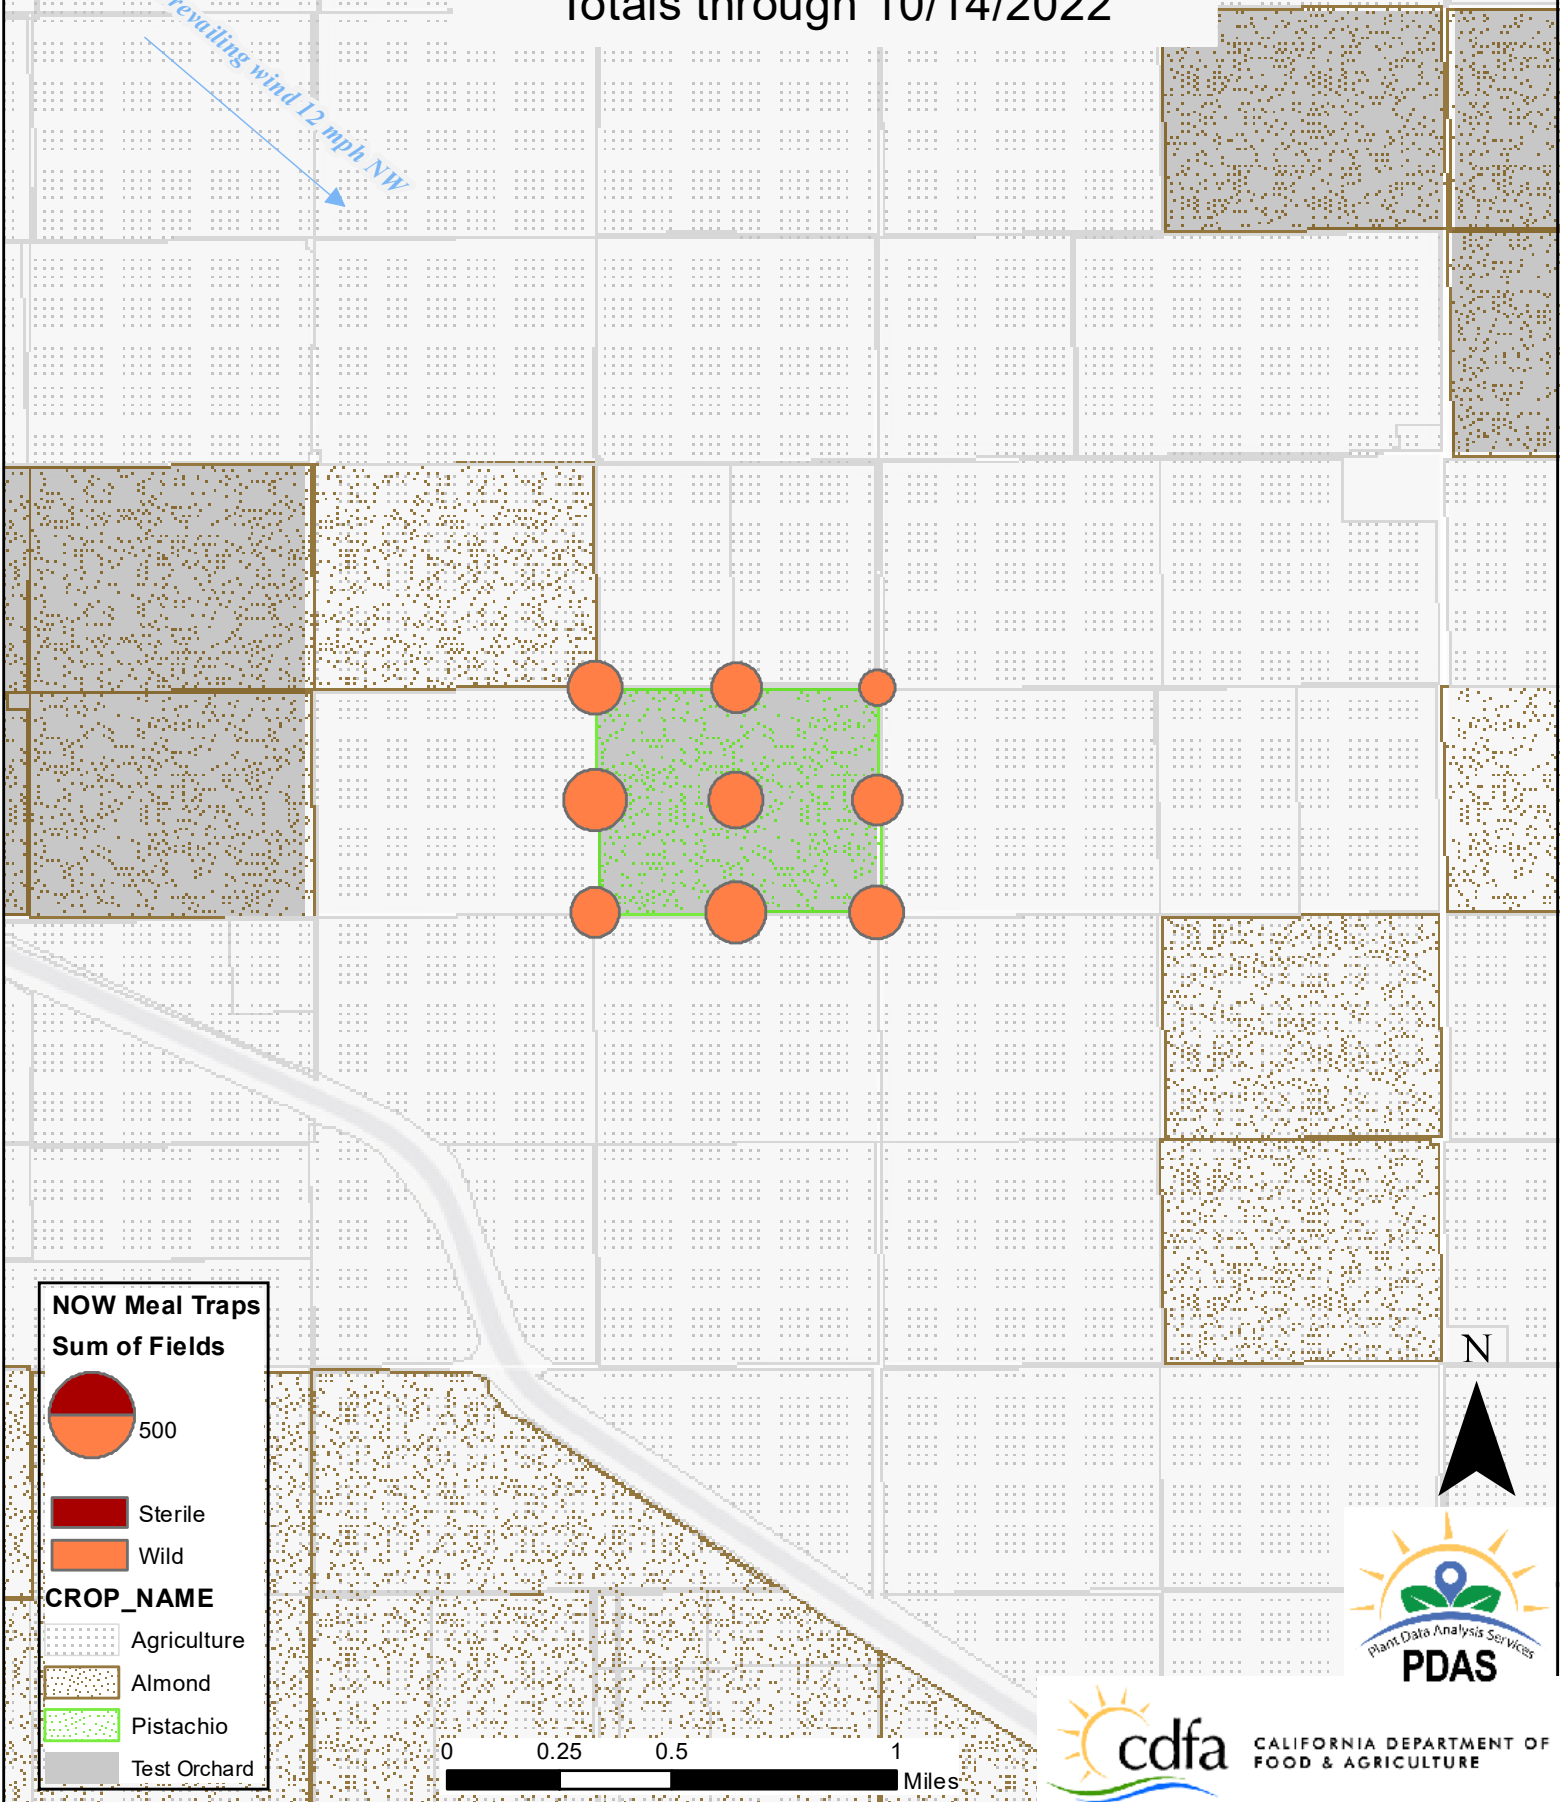

500

Sterile
 Wild

CROP_NAME

Agriculture
 Almond
 Pistachio
 Test Orchard

0 0.25 0.5 1 Miles

2022 Navel Orangeworm Trapping Meal Traps Zone 5 - Pistachio - SIT Release Totals through 10/14/2022

Prevailing wind 12 mph NW

NOW Meal Traps

Sum of Fields

- Sterile
- Wild

CROP_NAME

- Agriculture
- Almond
- Pistachio
- Test Orchard

CALIFORNIA DEPARTMENT OF
FOOD & AGRICULTURE

2022 Navel Orangeworm Trapping Meal Traps Zone 6 - Pistachio - Non-Release Totals through 10/14/2022

Prevailing wind 12 mph NW

**NOW Meal Traps
Sum of Fields**

-  500
-  Sterile
-  Wild
- CROP_NAME**
-  Agriculture
-  Almond
-  Pistachio
-  Test Orchard

2022 Navel Orangeworm Trapping Meal Traps Zone 7 - Almonds - SIT Release Totals through 10/14/2022

Prevailing wind 12 mph NW

**NOW Meal Traps
Sum of Fields**

-  Sterile
-  Wild

- CROP_NAME**
-  Agriculture
 -  Almond
 -  Pistachio
 -  Test Orchard

2022 Navel Orangeworm Trapping Meal Traps Zone 8 - Almonds- Non-Release Totals through 10/14/2022