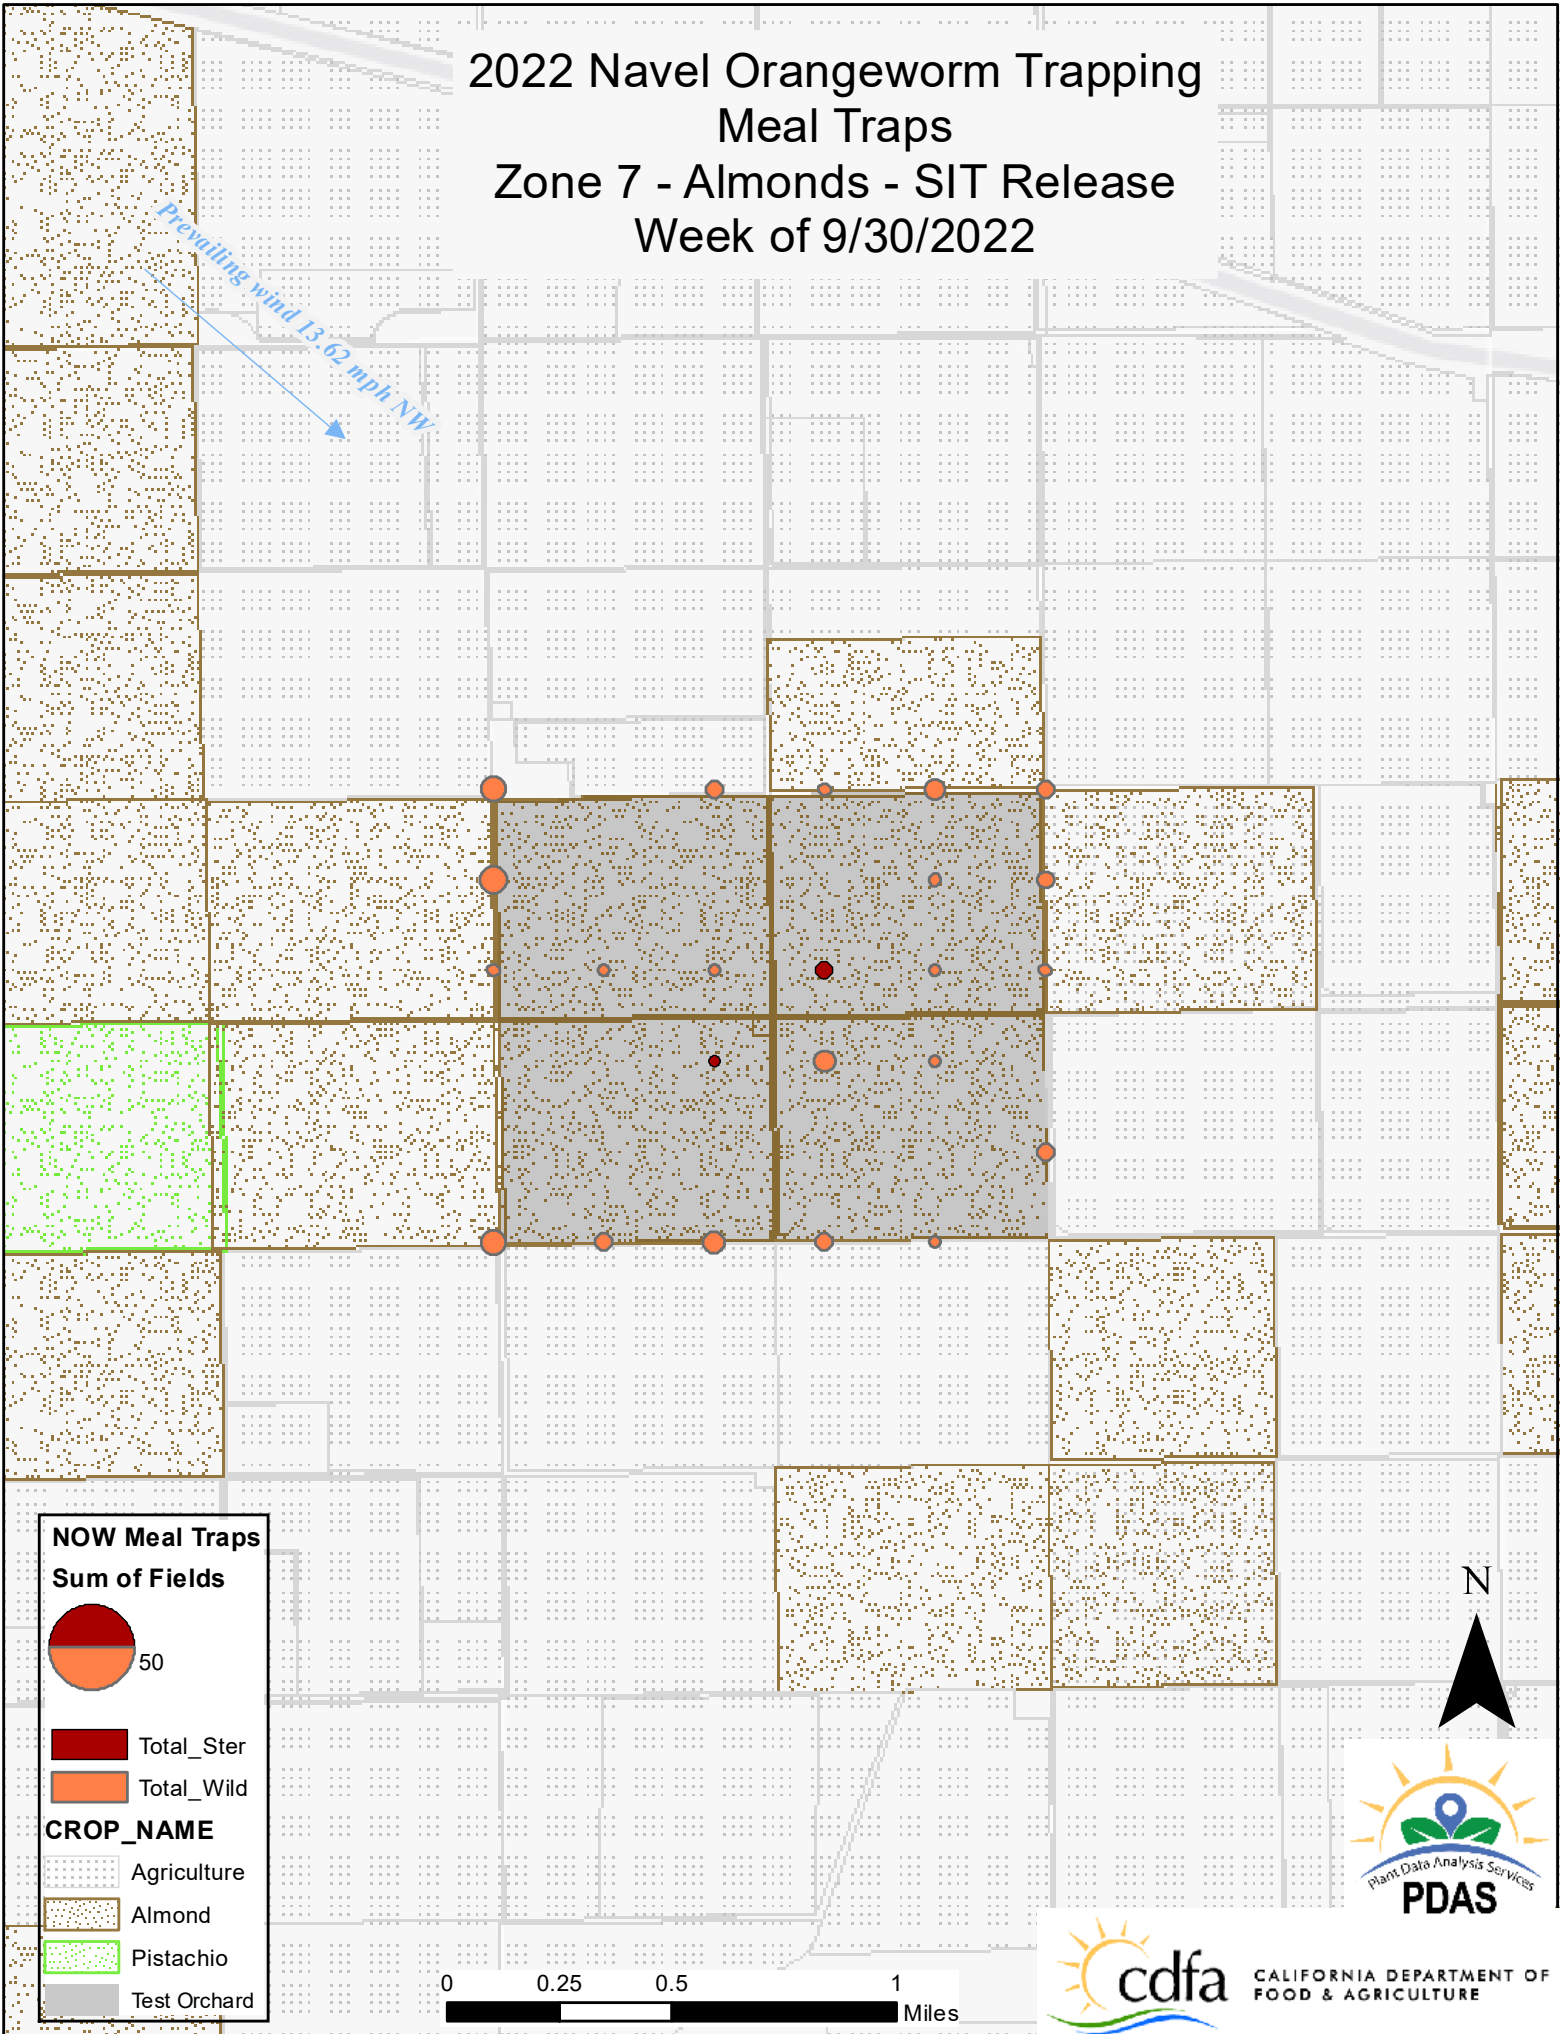

Prevailing wind 13.62 mph NW

**NOW Meal Traps
Sum of Fields**

-  Total_Ster
-  Total_Wild

- CROP_NAME**
-  Agriculture
 -  Almond
 -  Pistachio
 -  Test Orchard

2022 Navel Orangeworm Trapping Meal Traps Zone 6 - Pistachio - Non-Release Week of 9/30/2022

Prevailing wind 13-62 mph NW

NOW Meal Traps Sum of Fields

- Total_Ster
- Total_Wild

- ### CROP_NAME
- Agriculture
 - Almond
 - Pistachio
 - Test Orchard

2022 Navel Orangeworm Trapping Meal Traps Zone 7 - Almonds - SIT Release Week of 9/30/2022

Prevailing wind 13.62 mph NW

**NOW Meal Traps
Sum of Fields**

-  Total_Ster
-  Total_Wild

- CROP_NAME**
-  Agriculture
 -  Almond
 -  Pistachio
 -  Test Orchard

2022 Navel Orangeworm Trapping Meal Traps Zone 8 - Almonds- Non-Release Week of 9/30/2022