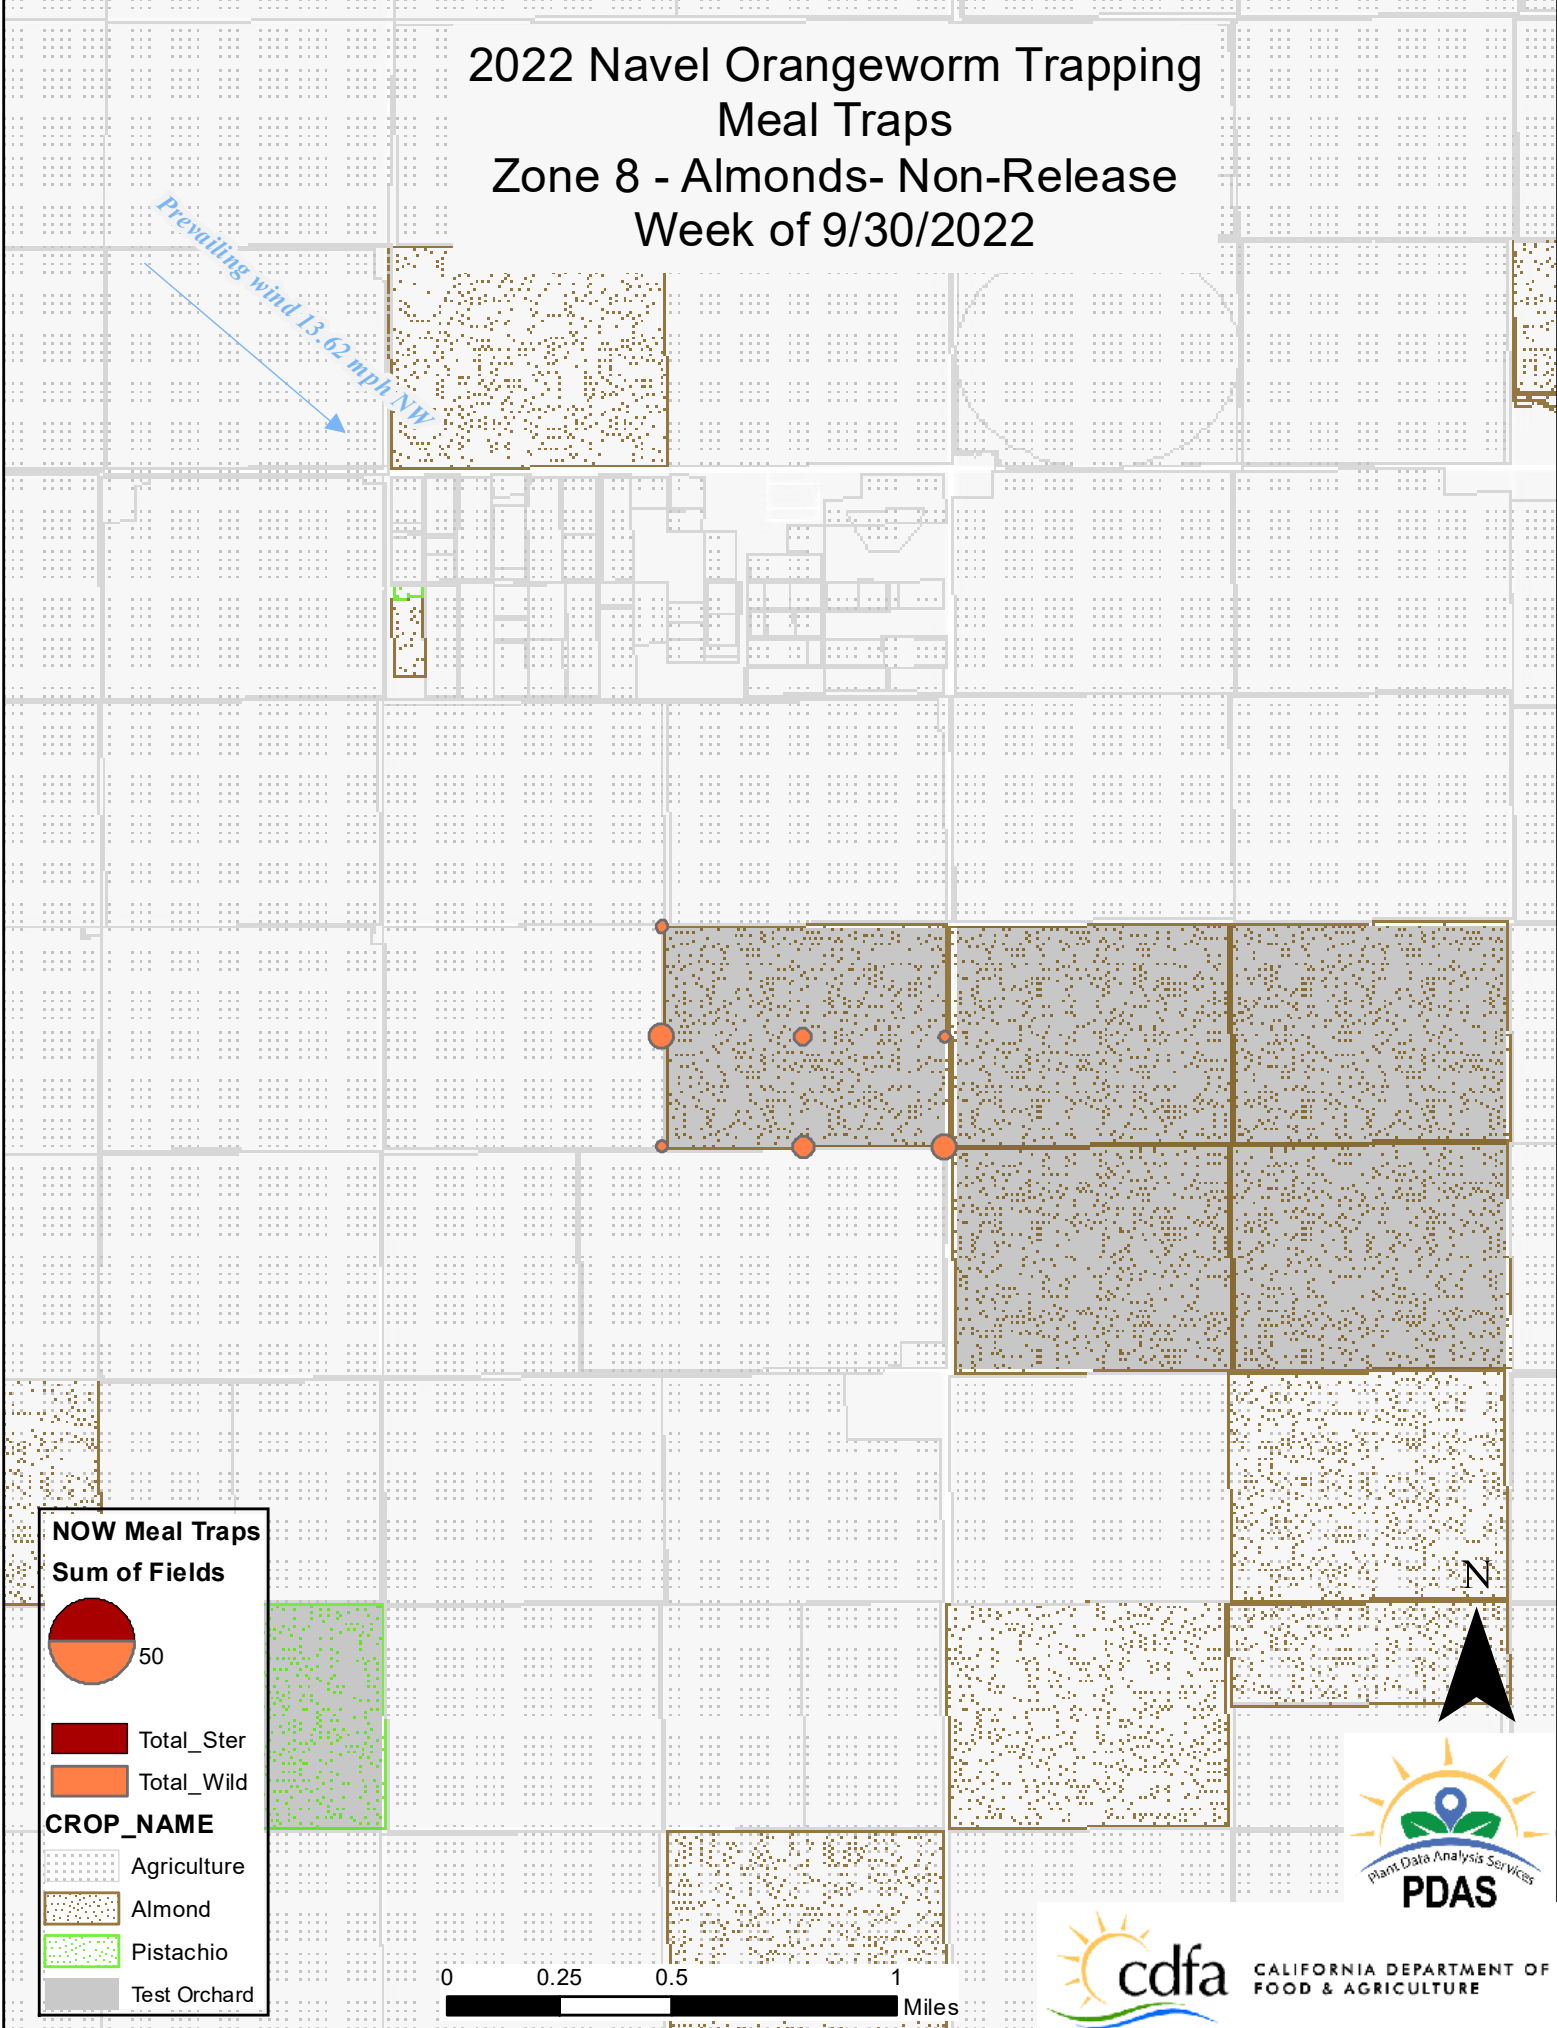

Prevailing wind 13-62 mph NW

NOW Meal Traps Sum of Fields

- Total_Ster
- Total_Wild

- ### CROP_NAME
- Agriculture
 - Almond
 - Pistachio
 - Test Orchard

2022 Navel Orangeworm Trapping Meal Traps Zone 7 - Almonds - SIT Release Week of 9/30/2022

Prevailing wind 13.62 mph NW

**NOW Meal Traps
Sum of Fields**

-  Total_Ster
-  Total_Wild

- CROP_NAME**
-  Agriculture
 -  Almond
 -  Pistachio
 -  Test Orchard

2022 Navel Orangeworm Trapping Meal Traps Zone 8 - Almonds- Non-Release Week of 9/30/2022

Prevailing wind 13-62 mph NW

**NOW Meal Traps
Sum of Fields**

- Total_Ster
- Total_Wild

- CROP_NAME**
- Agriculture
 - Almond
 - Pistachio
 - Test Orchard