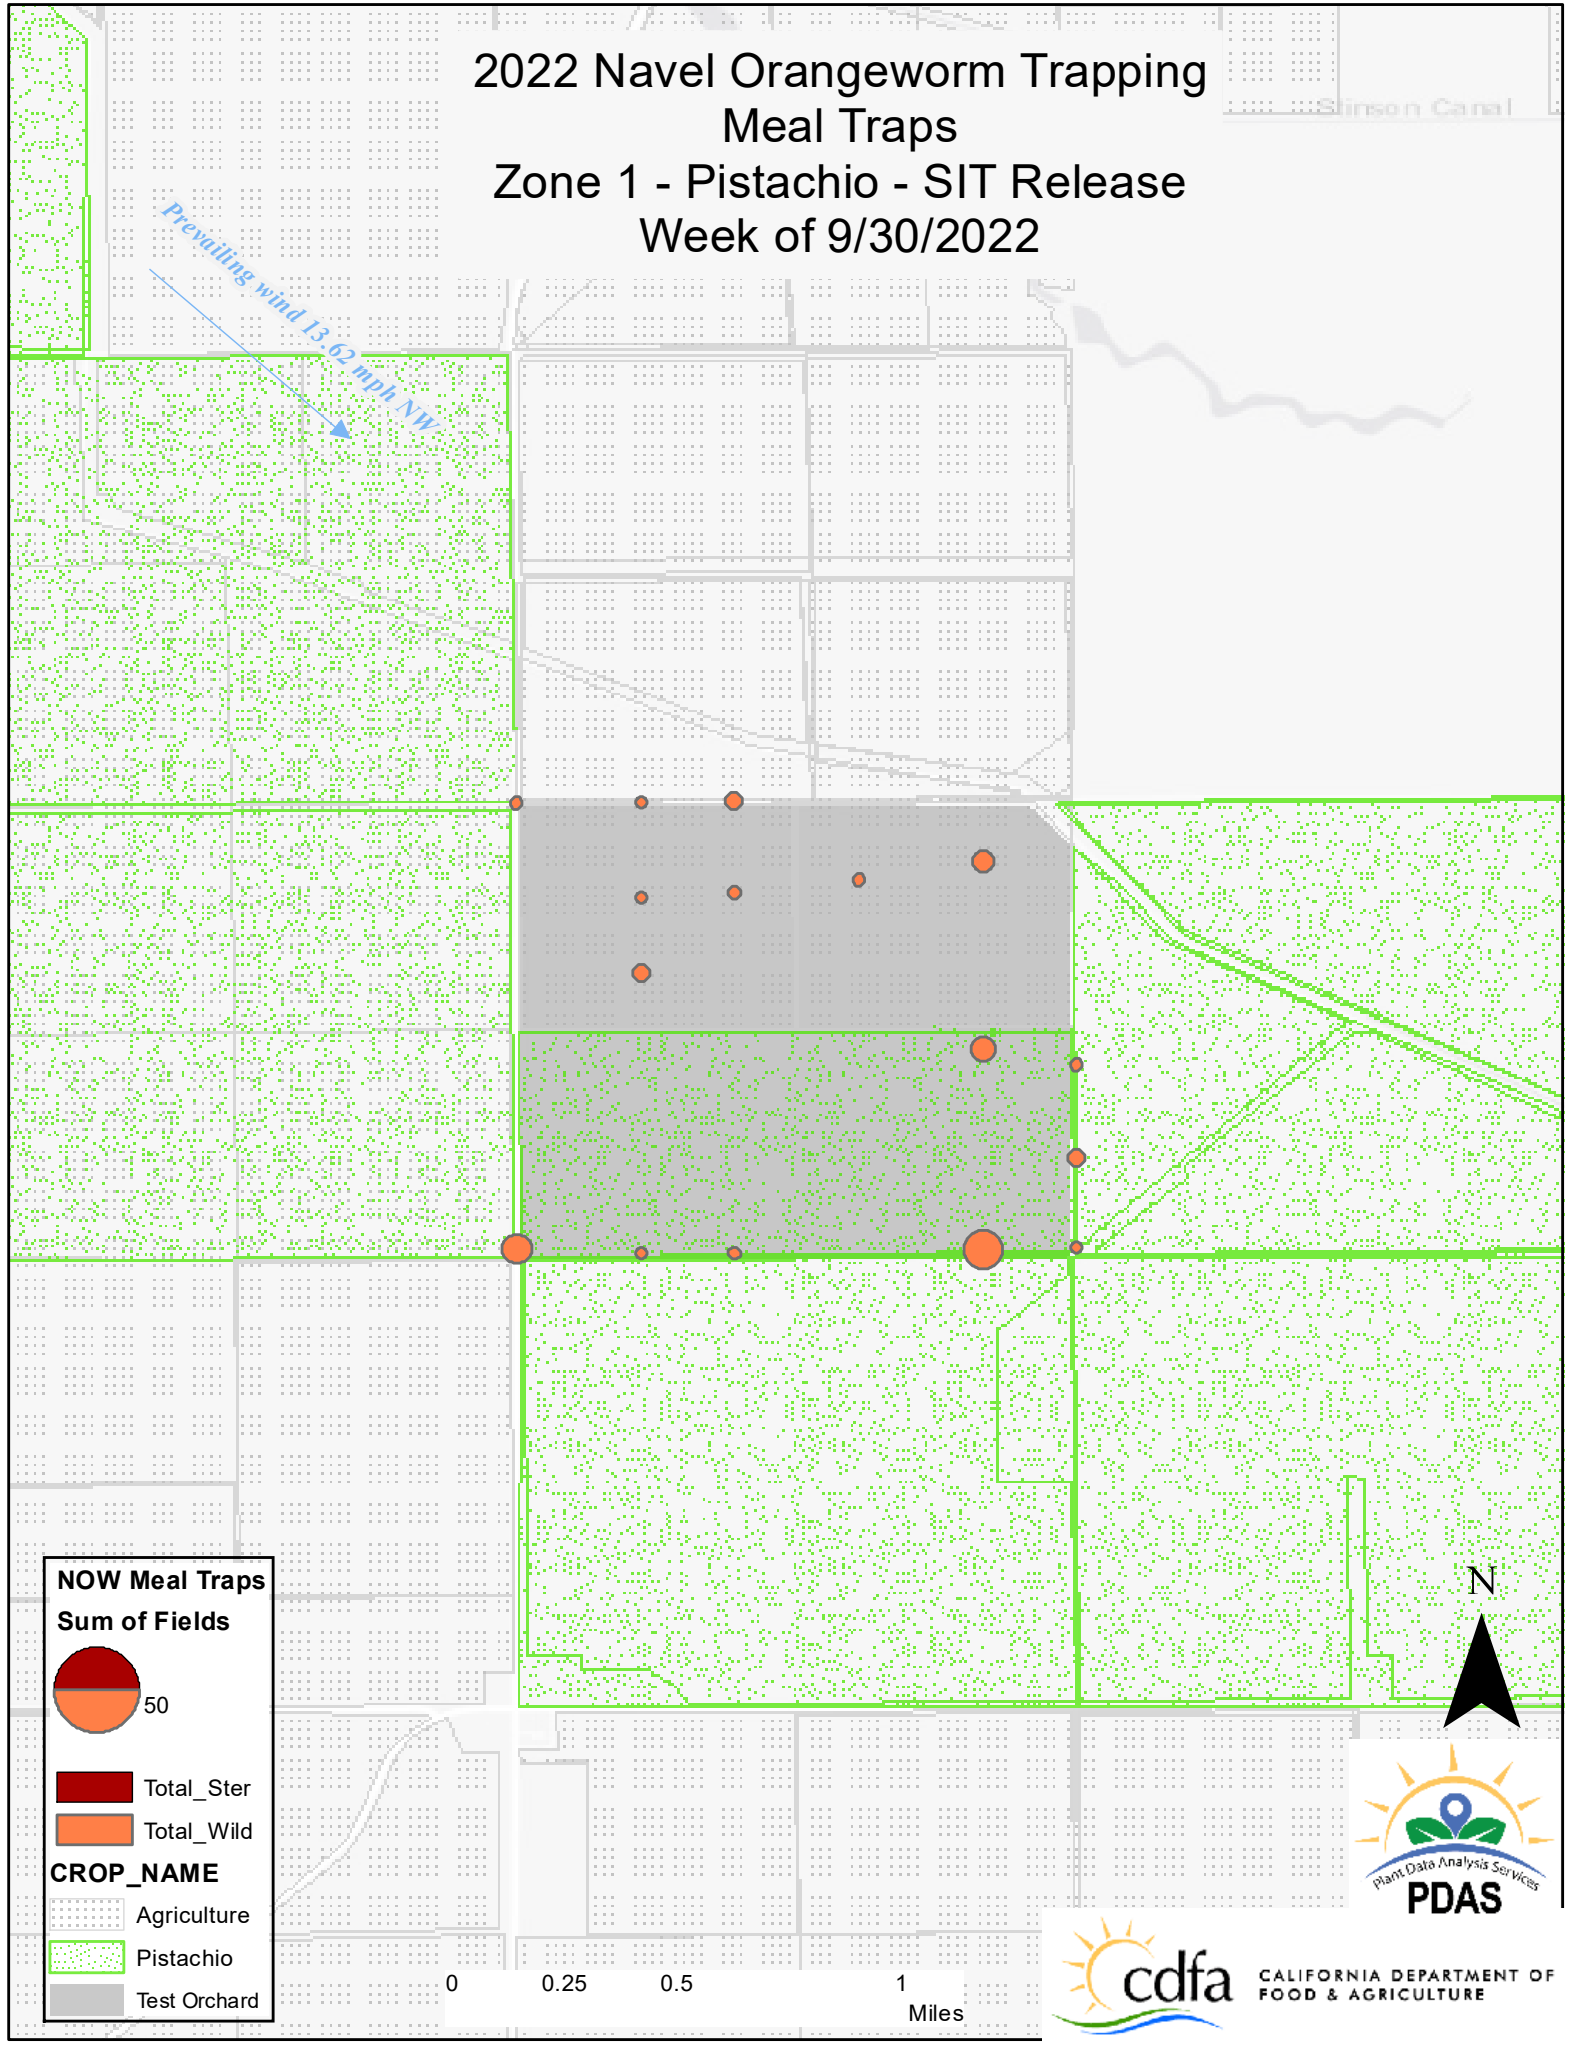

2022 Navel Orangeworm Trapping Meal Traps

Zone 1 - Pistachio - SIT Release Week of 9/30/2022

Prevailing wind 13.62 mph NW

Sanjon Canal

NOW Meal Traps
Sum of Fields

50

Total_Ster
 Total_Wild

CROP_NAME

Agriculture
 Pistachio
 Test Orchard

0 0.25 0.5 1 Miles

2022 Navel Orangeworm Trapping Meal Traps Zone 2 - Pistachio - Non-Release Week of 9/30/2022

Prevailing wind 13.62 mph NW

NOW Meal Traps
Sum of Fields

50

CROP_NAME

- Agriculture
- Pistachio
- Test Orchard

0 0.25 0.5 1 Miles

2022 Navel Orangeworm Trapping Meal Traps Zone 3 - Almond - SIT Release Week of 9/30/2022

Prevailing wind 13.62 mph NW

NOW Meal Traps
Sum of Fields

CROP_NAME

-  Total_Ster
-  Total_Wild
-  Agriculture
-  Almond
-  Test Orchard

0 0.25 0.5 1 Miles

2022 Navel Orangeworm Trapping Meal Traps Zone 4 - Almond - Non-Release Week of 9/30/2022

Prevailing wind 13.62 mph NW