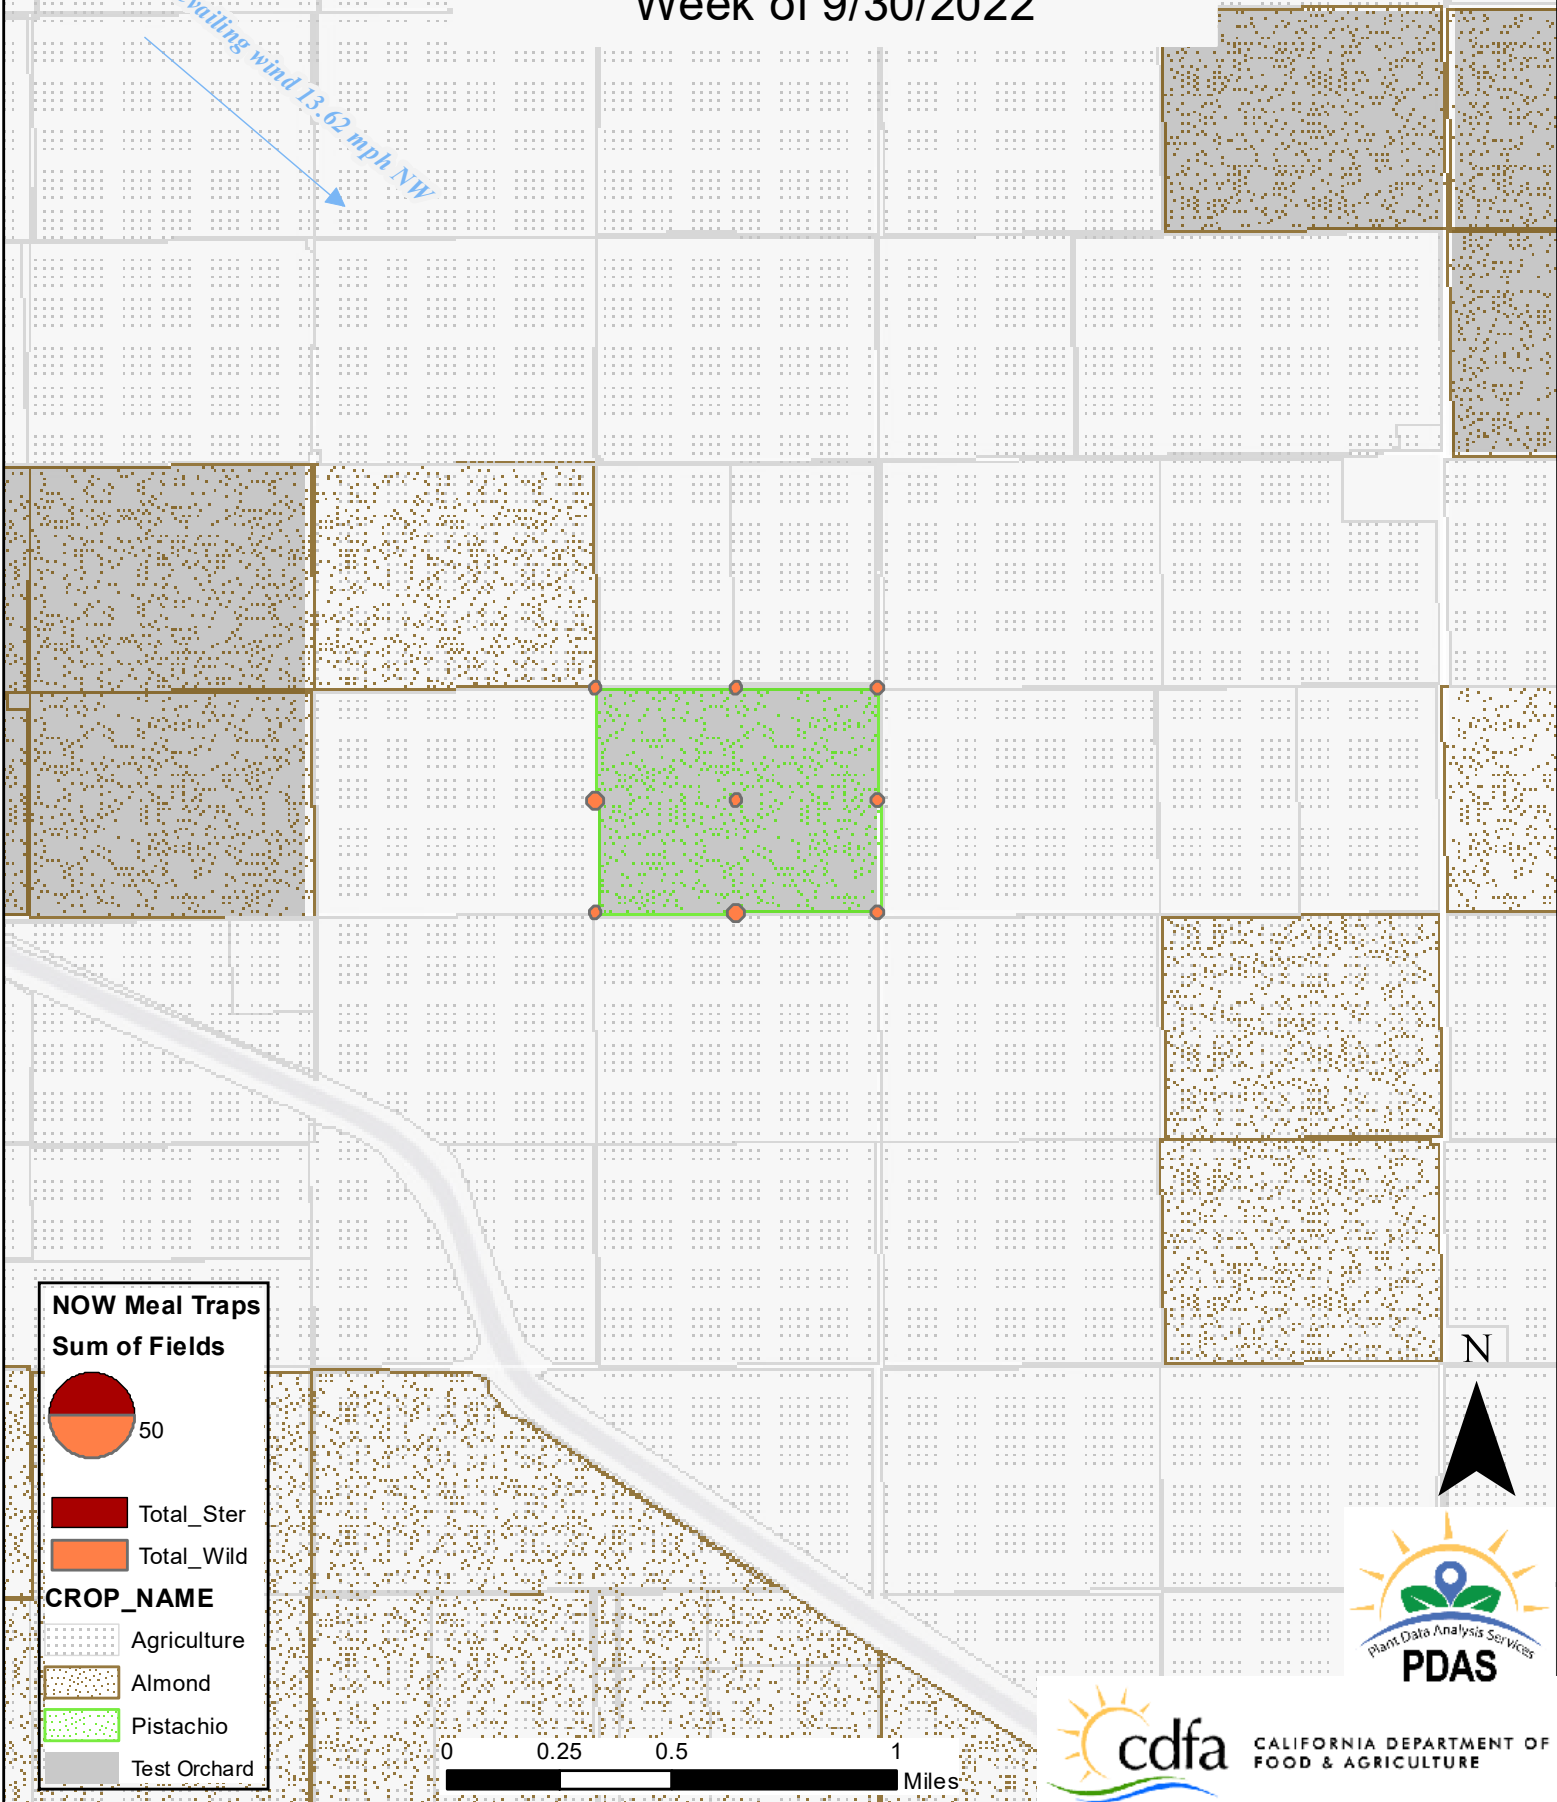

NOW Meal Traps
Sum of Fields

50

Total_Ster
 Total_Wild

CROP_NAME

Agriculture
 Almond
 Pistachio
 Test Orchard

N

Plant Data Analysis Services
PDAS

2022 Navel Orangeworm Trapping Meal Traps Zone 5 - Pistachio - SIT Release Week of 9/30/2022

Prevailing wind 13.62 mph NW

**NOW Meal Traps
Sum of Fields**

-  Total_Ster
-  Total_Wild

- CROP_NAME**
-  Agriculture
 -  Almond
 -  Pistachio
 -  Test Orchard

2022 Navel Orangeworm Trapping Meal Traps Zone 6 - Pistachio - Non-Release Week of 9/30/2022

Prevailing wind 13-62 mph NW

NOW Meal Traps Sum of Fields

- Total_Ster
- Total_Wild

- ### CROP_NAME
- Agriculture
 - Almond
 - Pistachio
 - Test Orchard

2022 Navel Orangeworm Trapping Meal Traps Zone 7 - Almonds - SIT Release Week of 9/30/2022

Prevailing wind 13.62 mph NW

**NOW Meal Traps
Sum of Fields**

-  Total_Ster
-  Total_Wild

- CROP_NAME**
-  Agriculture
 -  Almond
 -  Pistachio
 -  Test Orchard

2022 Navel Orangeworm Trapping Meal Traps Zone 8 - Almonds- Non-Release Week of 9/30/2022