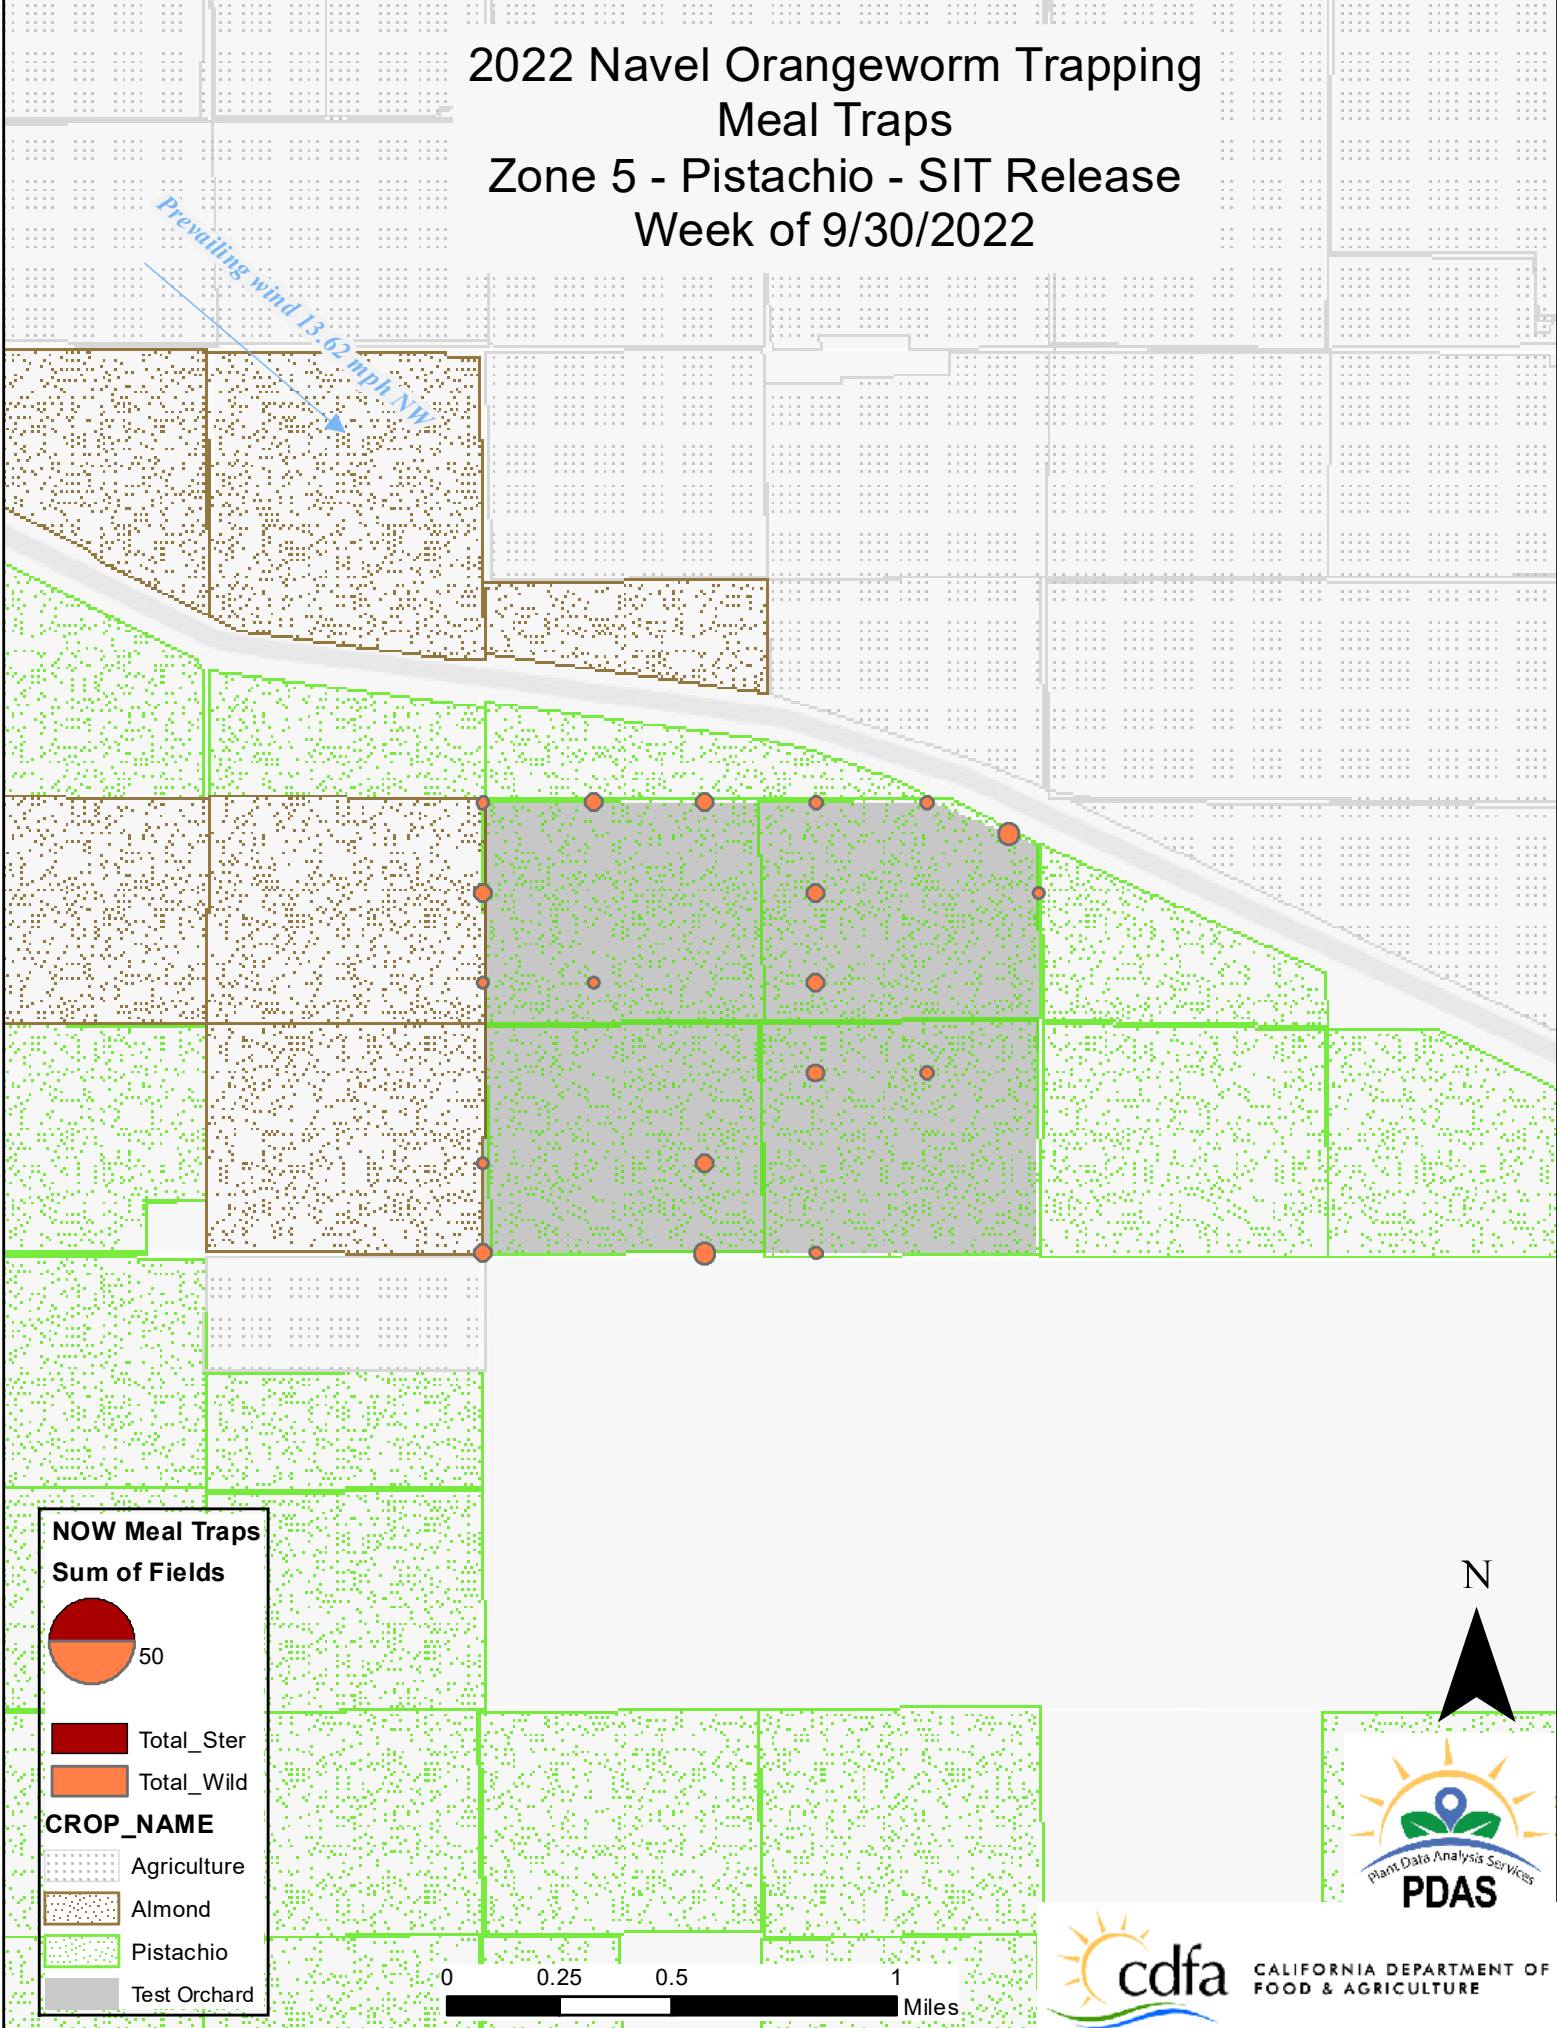

CROP_NAME

-  Total_Ster
-  Total_Wild
-  Agriculture
-  Almond
-  Test Orchard

0 0.25 0.5 1 Miles

2022 Navel Orangeworm Trapping Meal Traps Zone 4 - Almond - Non-Release Week of 9/30/2022

Prevailing wind 13.62 mph NW

NOW Meal Traps
Sum of Fields

50

Total_Ster
 Total_Wild

CROP_NAME

Agriculture
 Almond
 Pistachio
 Test Orchard

N

Plant Data Analysis Services
PDAS

2022 Navel Orangeworm Trapping Meal Traps Zone 5 - Pistachio - SIT Release Week of 9/30/2022

Prevailing wind 13.62 mph NW

**NOW Meal Traps
Sum of Fields**

-  Total_Ster
-  Total_Wild

- CROP_NAME**
-  Agriculture
 -  Almond
 -  Pistachio
 -  Test Orchard

2022 Navel Orangeworm Trapping Meal Traps Zone 6 - Pistachio - Non-Release Week of 9/30/2022

Prevailing wind 13-62 mph NW

NOW Meal Traps Sum of Fields

- Total_Ster
- Total_Wild

- ### CROP_NAME
- Agriculture
 - Almond
 - Pistachio
 - Test Orchard

2022 Navel Orangeworm Trapping Meal Traps Zone 7 - Almonds - SIT Release Week of 9/30/2022