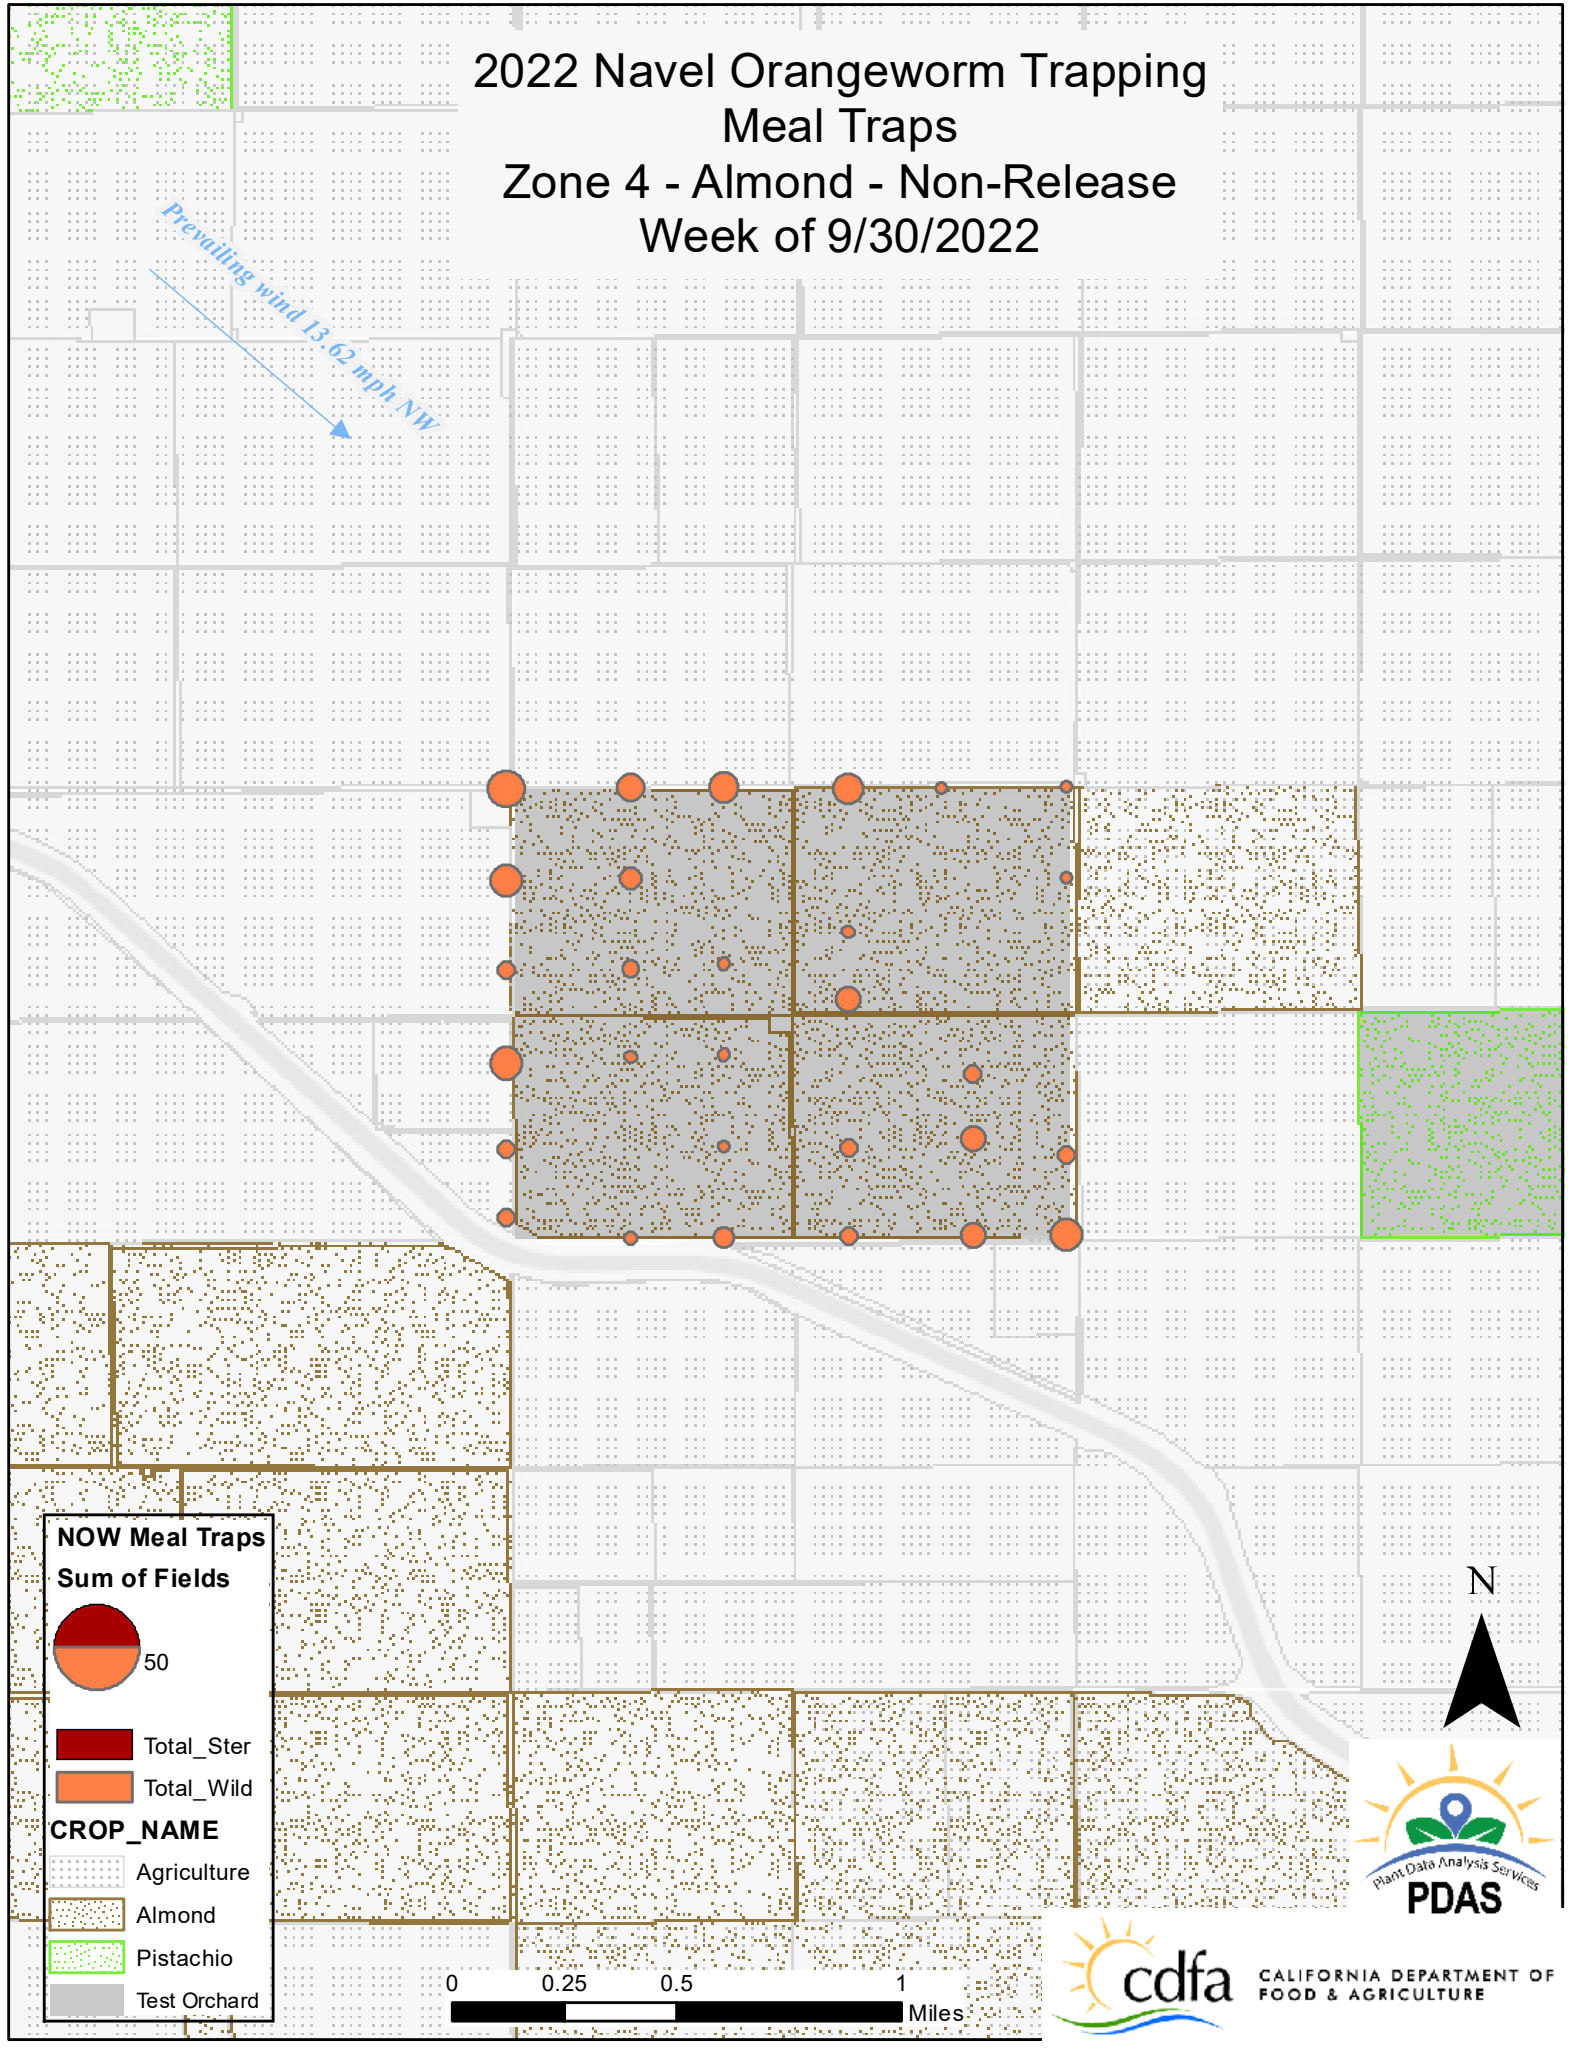

CROP_NAME

-  Total_Ster
-  Total_Wild
-  Agriculture
-  Almond
-  Test Orchard

0 0.25 0.5 1 Miles

2022 Navel Orangeworm Trapping Meal Traps Zone 4 - Almond - Non-Release Week of 9/30/2022

Prevailing wind 13.62 mph NW

NOW Meal Traps
Sum of Fields

50

Total_Ster
 Total_Wild

CROP_NAME

Agriculture
 Almond
 Pistachio
 Test Orchard

N

Plant Data Analysis Services
PDAS

2022 Navel Orangeworm Trapping Meal Traps Zone 5 - Pistachio - SIT Release Week of 9/30/2022

Prevailing wind 13.62 mph NW

**NOW Meal Traps
Sum of Fields**

-  Total_Ster
-  Total_Wild

- CROP_NAME**
-  Agriculture
 -  Almond
 -  Pistachio
 -  Test Orchard

2022 Navel Orangeworm Trapping Meal Traps Zone 6 - Pistachio - Non-Release Week of 9/30/2022