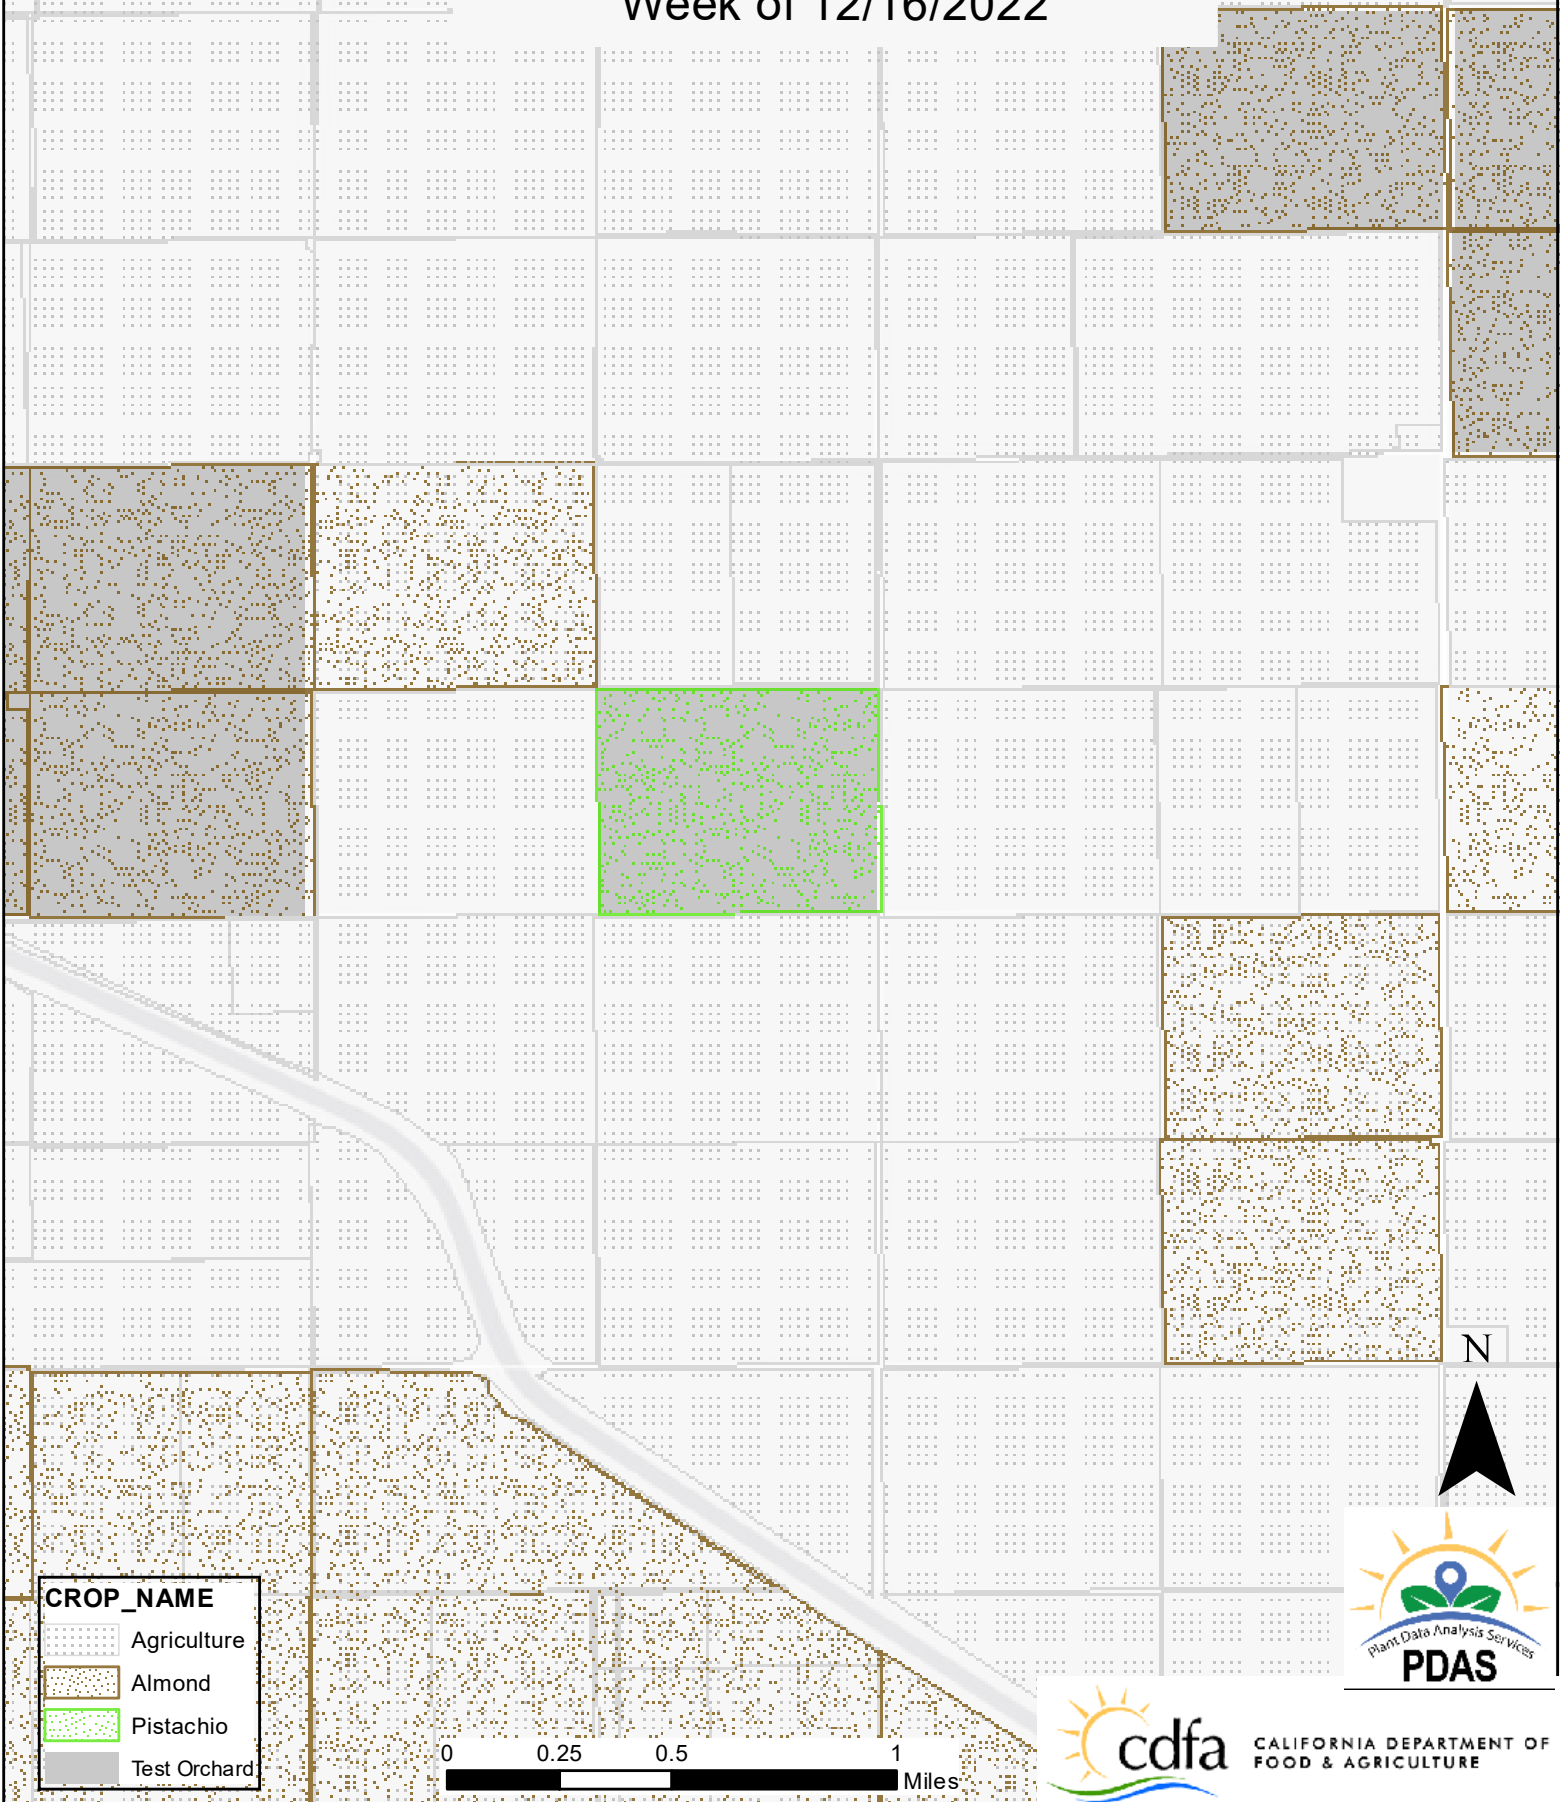

0 0.25 0.5 1 Miles

2022 Navel Orangeworm Trapping Meal Traps Zone 3 - Almond - SIT Release Week of 12/16/2022

CROP_NAME	
	Agriculture
	Almond
	Test Orchard

0 0.25 0.5 1 Miles

2022 Navel Orangeworm Trapping Meal Traps Zone 4 - Almond - Non-Release Week of 12/16/2022

CROP_NAME	
	Agriculture
	Almond
	Pistachio
	Test Orchard

0 0.25 0.5 1 Miles

2022 Navel Orangeworm Trapping Meal Traps Zone 5 - Pistachio - SIT Release Week of 12/16/2022

2022 Navel Orangeworm Trapping Meal Traps Zone 6 - Pistachio - Non-Release Week of 12/16/2022

CROP_NAME	
	Agriculture
	Almond
	Pistachio
	Test Orchard

2022 Navel Orangeworm Trapping Meal Traps Zone 7 - Almonds - SIT Release Week of 12/16/2022

CROP_NAME

- Agriculture
- Almond
- Pistachio
- Test Orchard