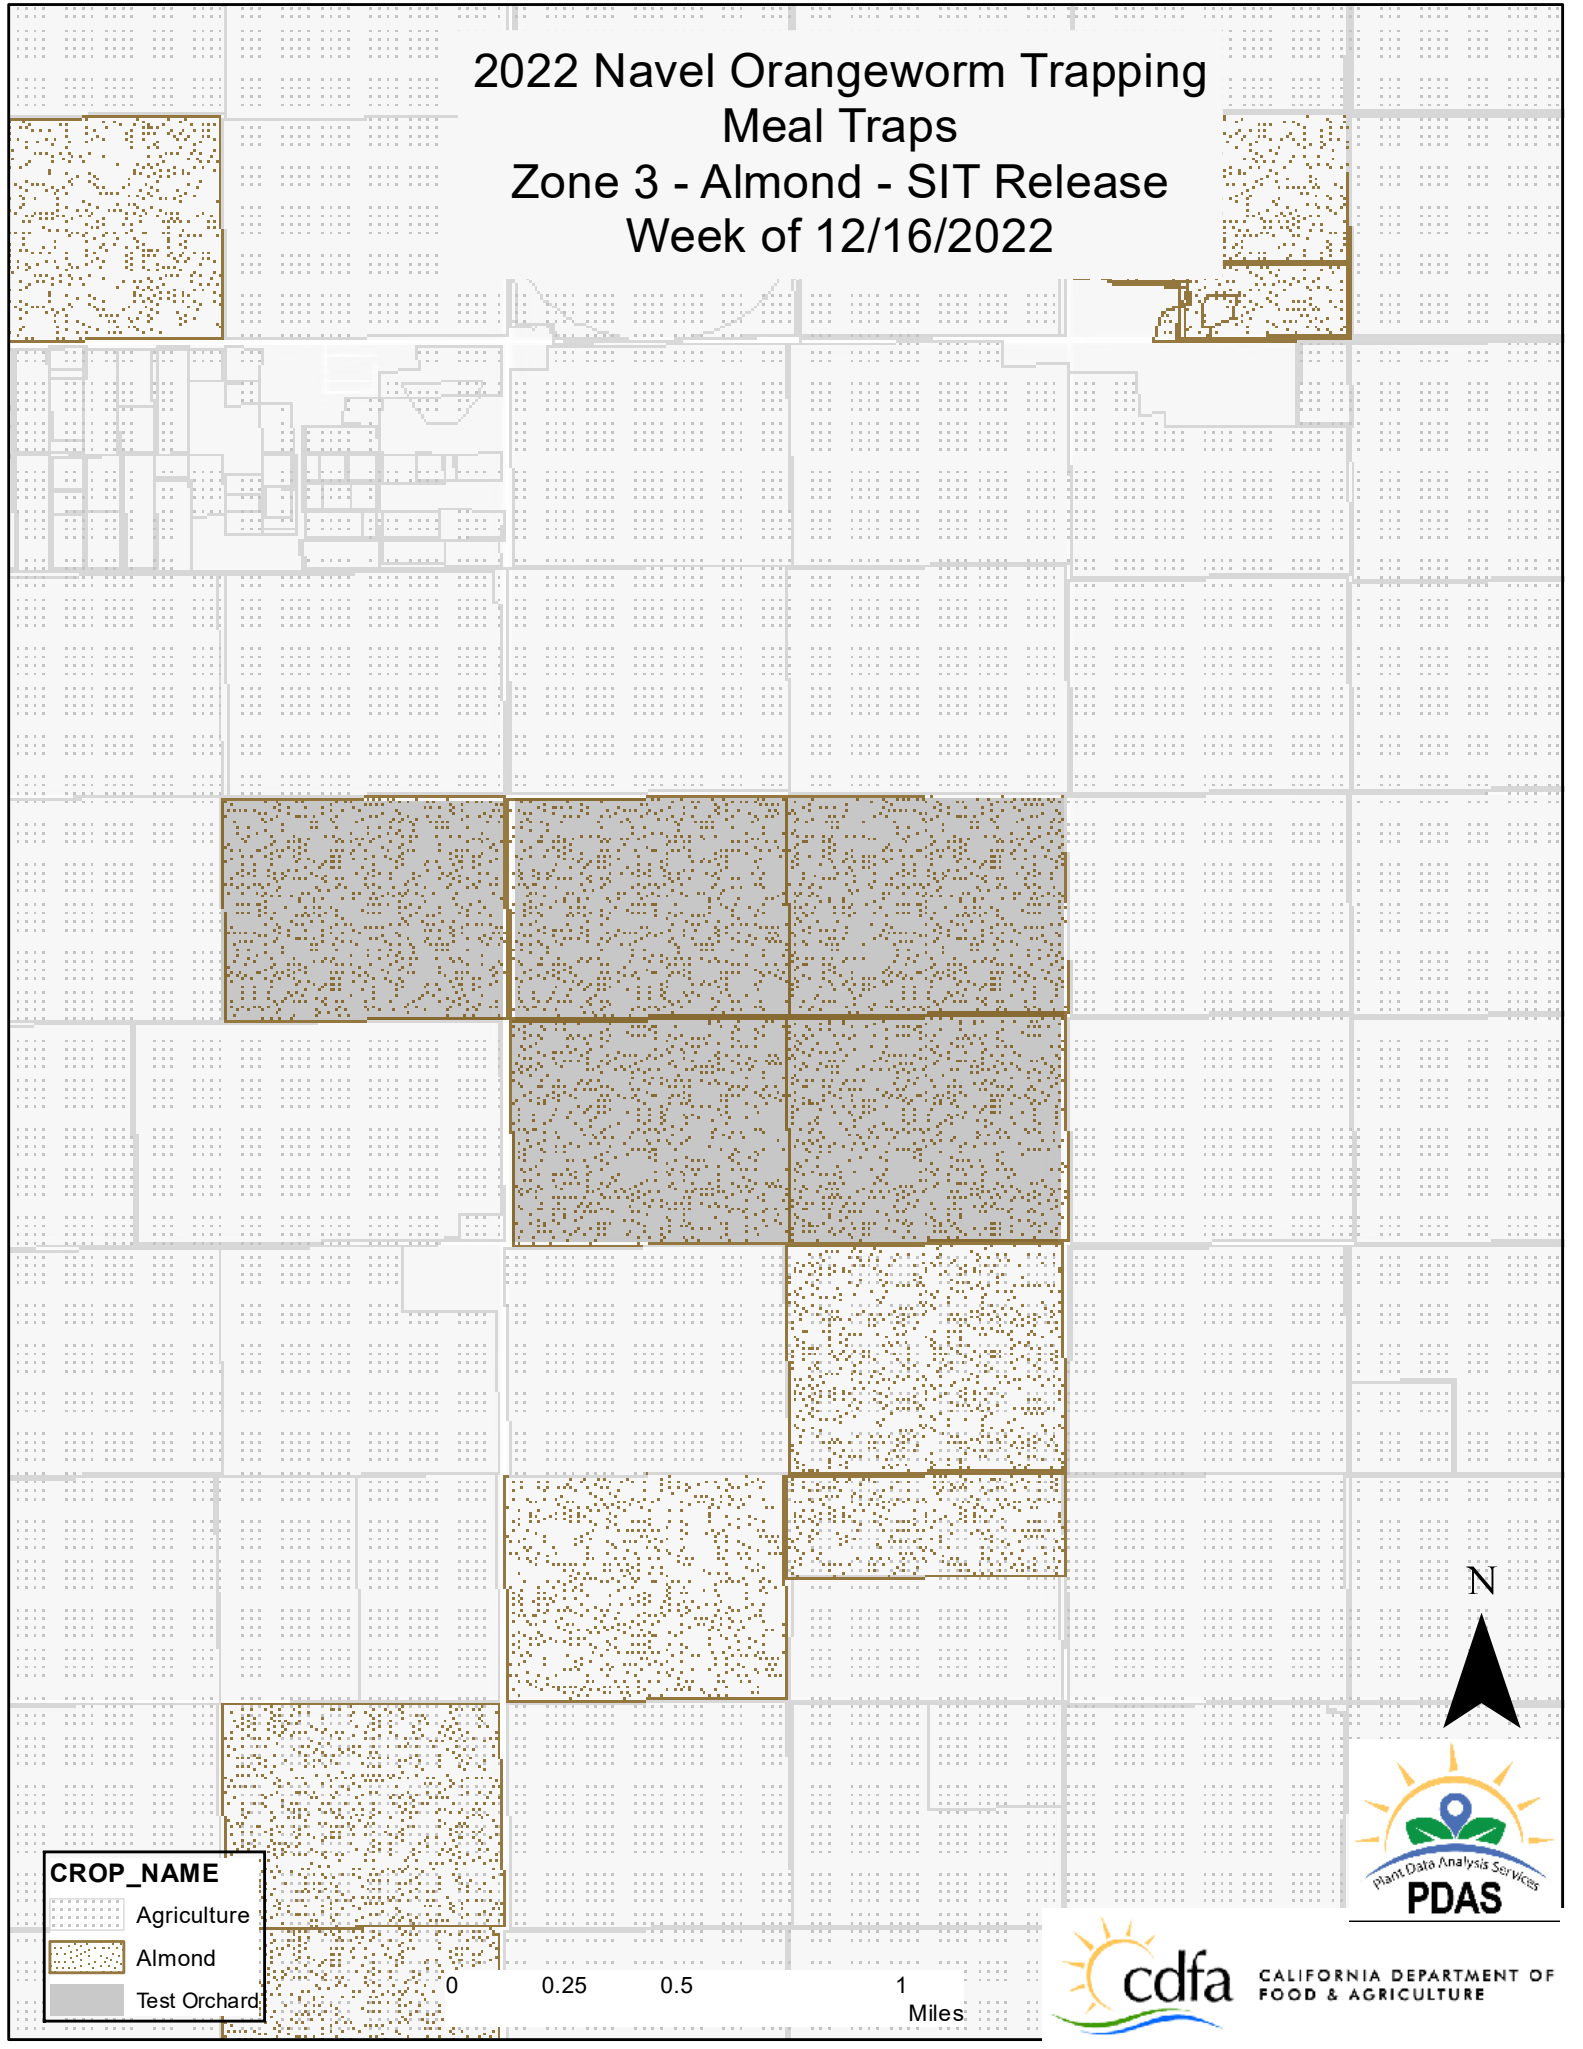

2022 Navel Orangeworm Trapping Meal Traps Zone 1 - Pistachio - SIT Release Week of 12/16/2022

Sanjon Canal

2022 Navel Orangeworm Trapping Meal Traps Zone 2 - Pistachio - Non-Release Week of 12/16/2022

CROP_NAME	
	Agriculture
	Pistachio
	Test Orchard

0 0.25 0.5 1 Miles

2022 Navel Orangeworm Trapping Meal Traps Zone 3 - Almond - SIT Release Week of 12/16/2022

CROP_NAME	
	Agriculture
	Almond
	Test Orchard

0 0.25 0.5 1 Miles

2022 Navel Orangeworm Trapping Meal Traps Zone 4 - Almond - Non-Release Week of 12/16/2022

CROP_NAME	
	Agriculture
	Almond
	Pistachio
	Test Orchard

0 0.25 0.5 1 Miles

2022 Navel Orangeworm Trapping Meal Traps Zone 5 - Pistachio - SIT Release Week of 12/16/2022

2022 Navel Orangeworm Trapping Meal Traps Zone 6 - Pistachio - Non-Release Week of 12/16/2022

CROP_NAME	
	Agriculture
	Almond
	Pistachio
	Test Orchard

2022 Navel Orangeworm Trapping Meal Traps Zone 7 - Almonds - SIT Release Week of 12/16/2022

CROP_NAME

- Agriculture
- Almond
- Pistachio
- Test Orchard