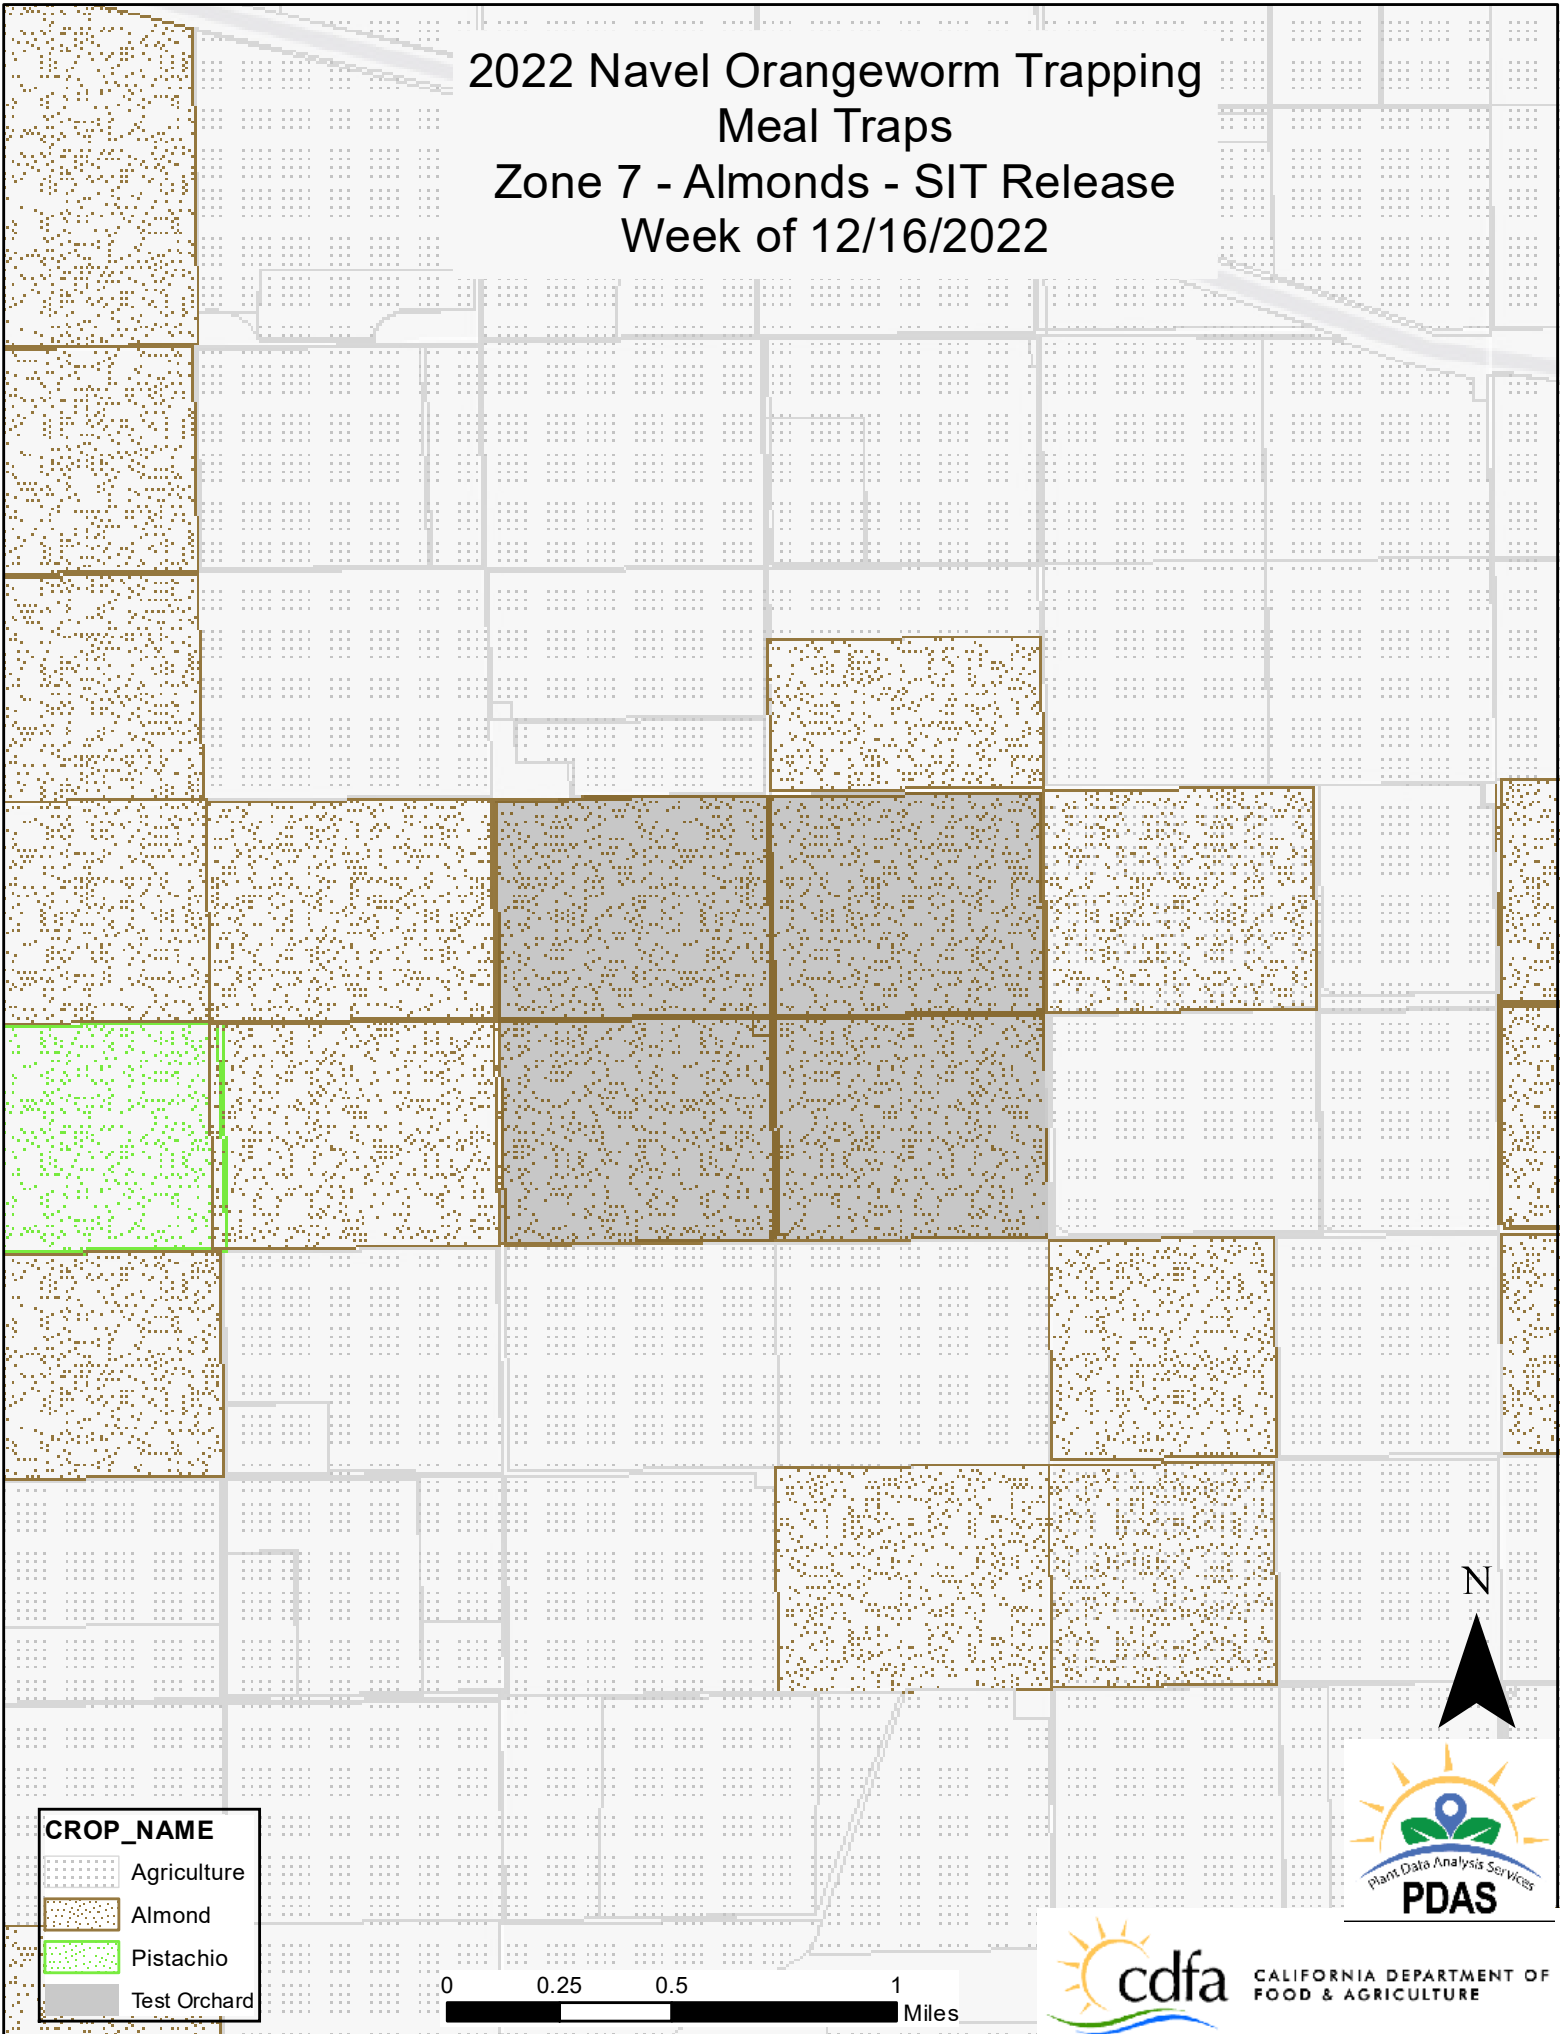

0 0.25 0.5 1 Miles

2022 Navel Orangeworm Trapping Meal Traps Zone 3 - Almond - SIT Release Week of 12/16/2022

CROP_NAME	
	Agriculture
	Almond
	Test Orchard

0 0.25 0.5 1 Miles

2022 Navel Orangeworm Trapping Meal Traps Zone 4 - Almond - Non-Release Week of 12/16/2022

CROP_NAME	
	Agriculture
	Almond
	Pistachio
	Test Orchard

0 0.25 0.5 1 Miles

2022 Navel Orangeworm Trapping Meal Traps Zone 5 - Pistachio - SIT Release Week of 12/16/2022

2022 Navel Orangeworm Trapping Meal Traps Zone 6 - Pistachio - Non-Release Week of 12/16/2022

CROP_NAME	
	Agriculture
	Almond
	Pistachio
	Test Orchard

2022 Navel Orangeworm Trapping Meal Traps Zone 7 - Almonds - SIT Release Week of 12/16/2022

CROP_NAME

- Agriculture
- Almond
- Pistachio
- Test Orchard