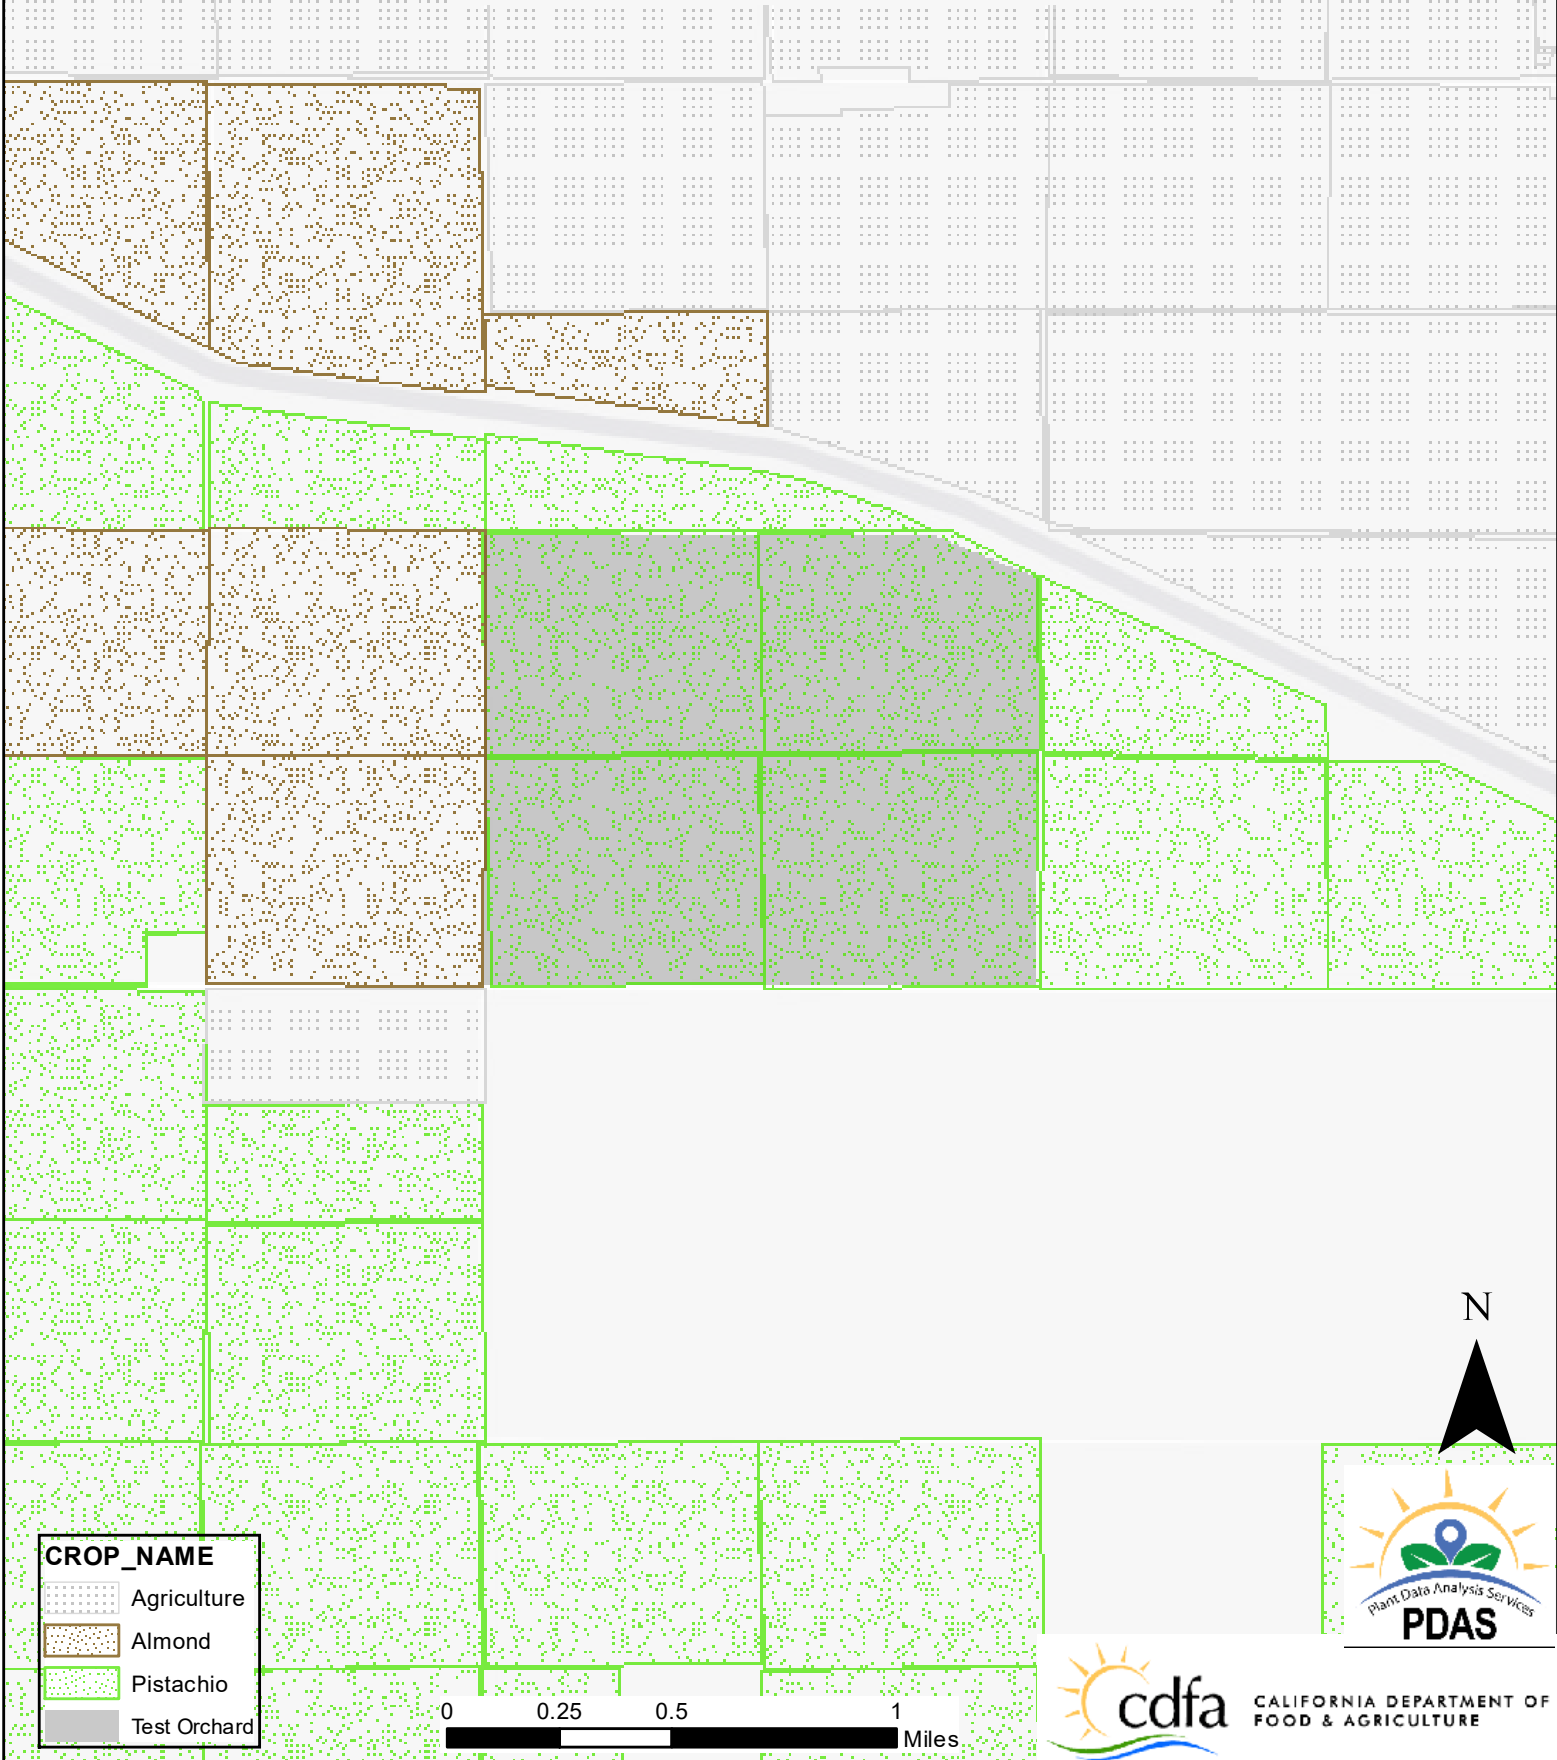

2022 Navel Orangeworm Trapping Meal Traps Zone 1 - Pistachio - SIT Release Week of 12/16/2022

Sanjon Canal

2022 Navel Orangeworm Trapping Meal Traps Zone 2 - Pistachio - Non-Release Week of 12/16/2022

CROP_NAME	
	Agriculture
	Pistachio
	Test Orchard

0 0.25 0.5 1 Miles

2022 Navel Orangeworm Trapping Meal Traps Zone 3 - Almond - SIT Release Week of 12/16/2022

CROP_NAME	
	Agriculture
	Almond
	Test Orchard

0 0.25 0.5 1 Miles

2022 Navel Orangeworm Trapping Meal Traps Zone 4 - Almond - Non-Release Week of 12/16/2022

CROP_NAME	
	Agriculture
	Almond
	Pistachio
	Test Orchard

0 0.25 0.5 1 Miles

2022 Navel Orangeworm Trapping Meal Traps Zone 5 - Pistachio - SIT Release Week of 12/16/2022

2022 Navel Orangeworm Trapping Meal Traps Zone 6 - Pistachio - Non-Release Week of 12/16/2022

CROP_NAME	
	Agriculture
	Almond
	Pistachio
	Test Orchard

2022 Navel Orangeworm Trapping Meal Traps Zone 7 - Almonds - SIT Release Week of 12/16/2022

CROP_NAME

- Agriculture
- Almond
- Pistachio
- Test Orchard