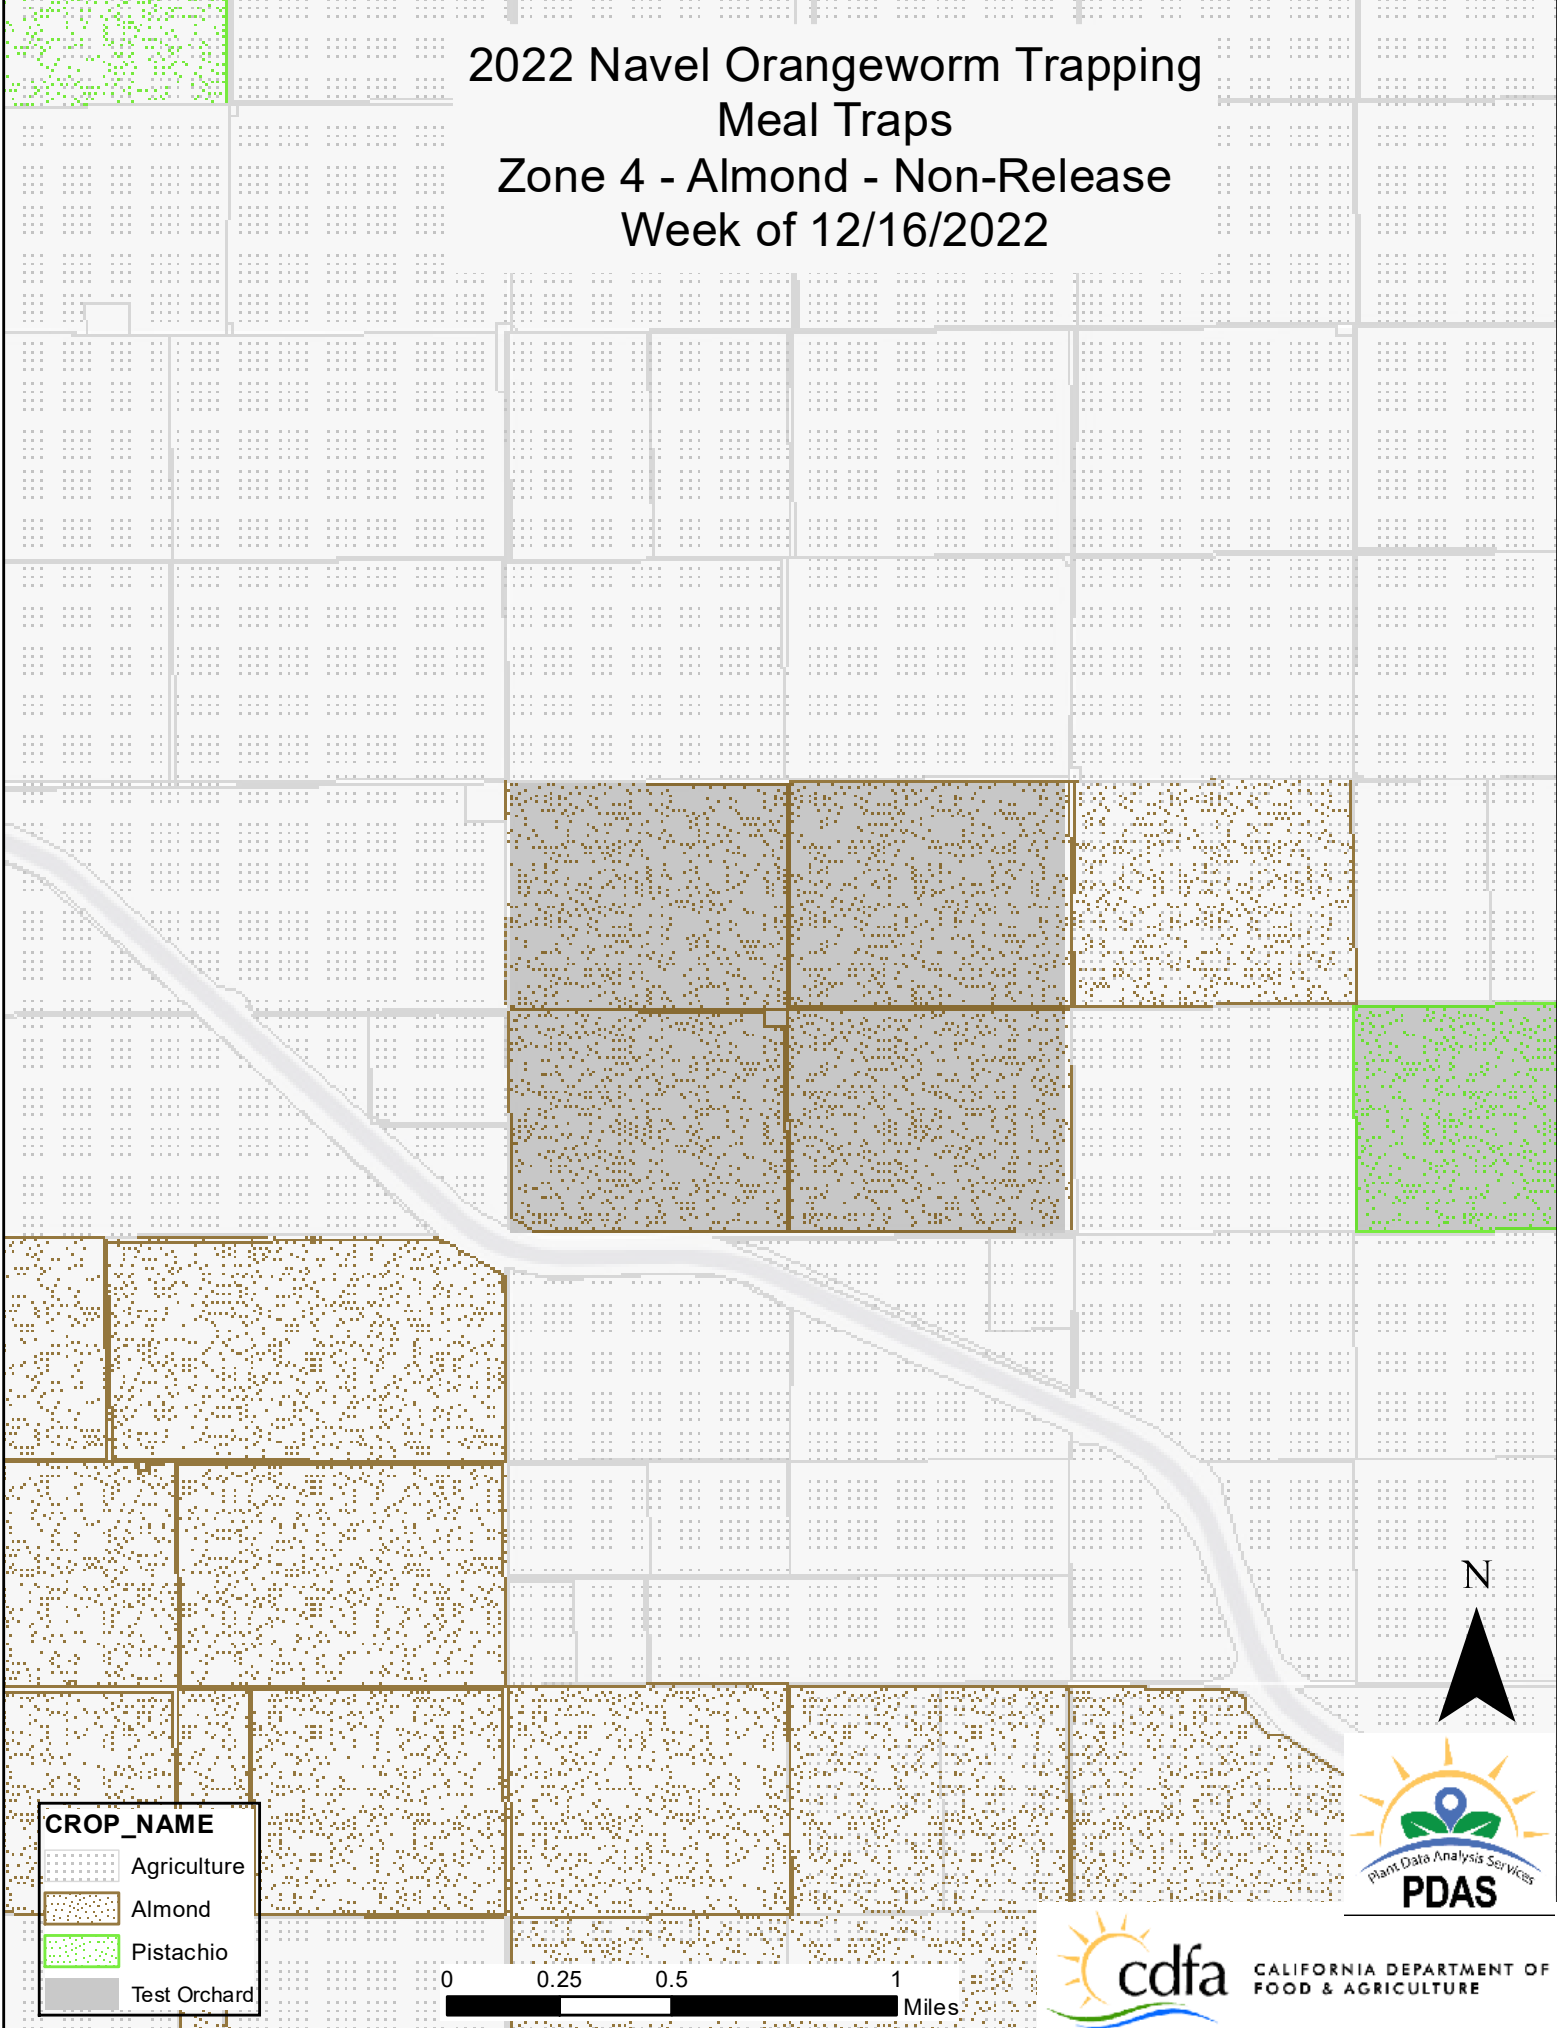

2022 Navel Orangeworm Trapping Meal Traps Zone 1 - Pistachio - SIT Release Week of 12/16/2022

Sanjon Canal

2022 Navel Orangeworm Trapping Meal Traps Zone 2 - Pistachio - Non-Release Week of 12/16/2022

CROP_NAME	
	Agriculture
	Pistachio
	Test Orchard

0 0.25 0.5 1 Miles

2022 Navel Orangeworm Trapping Meal Traps Zone 3 - Almond - SIT Release Week of 12/16/2022

CROP_NAME	
	Agriculture
	Almond
	Test Orchard

0 0.25 0.5 1 Miles

2022 Navel Orangeworm Trapping Meal Traps Zone 4 - Almond - Non-Release Week of 12/16/2022

CROP_NAME	
	Agriculture
	Almond
	Pistachio
	Test Orchard

0 0.25 0.5 1 Miles

2022 Navel Orangeworm Trapping Meal Traps Zone 5 - Pistachio - SIT Release Week of 12/16/2022

2022 Navel Orangeworm Trapping Meal Traps Zone 6 - Pistachio - Non-Release Week of 12/16/2022

CROP_NAME	
	Agriculture
	Almond
	Pistachio
	Test Orchard

2022 Navel Orangeworm Trapping Meal Traps Zone 7 - Almonds - SIT Release Week of 12/16/2022

CROP_NAME

- Agriculture
- Almond
- Pistachio
- Test Orchard