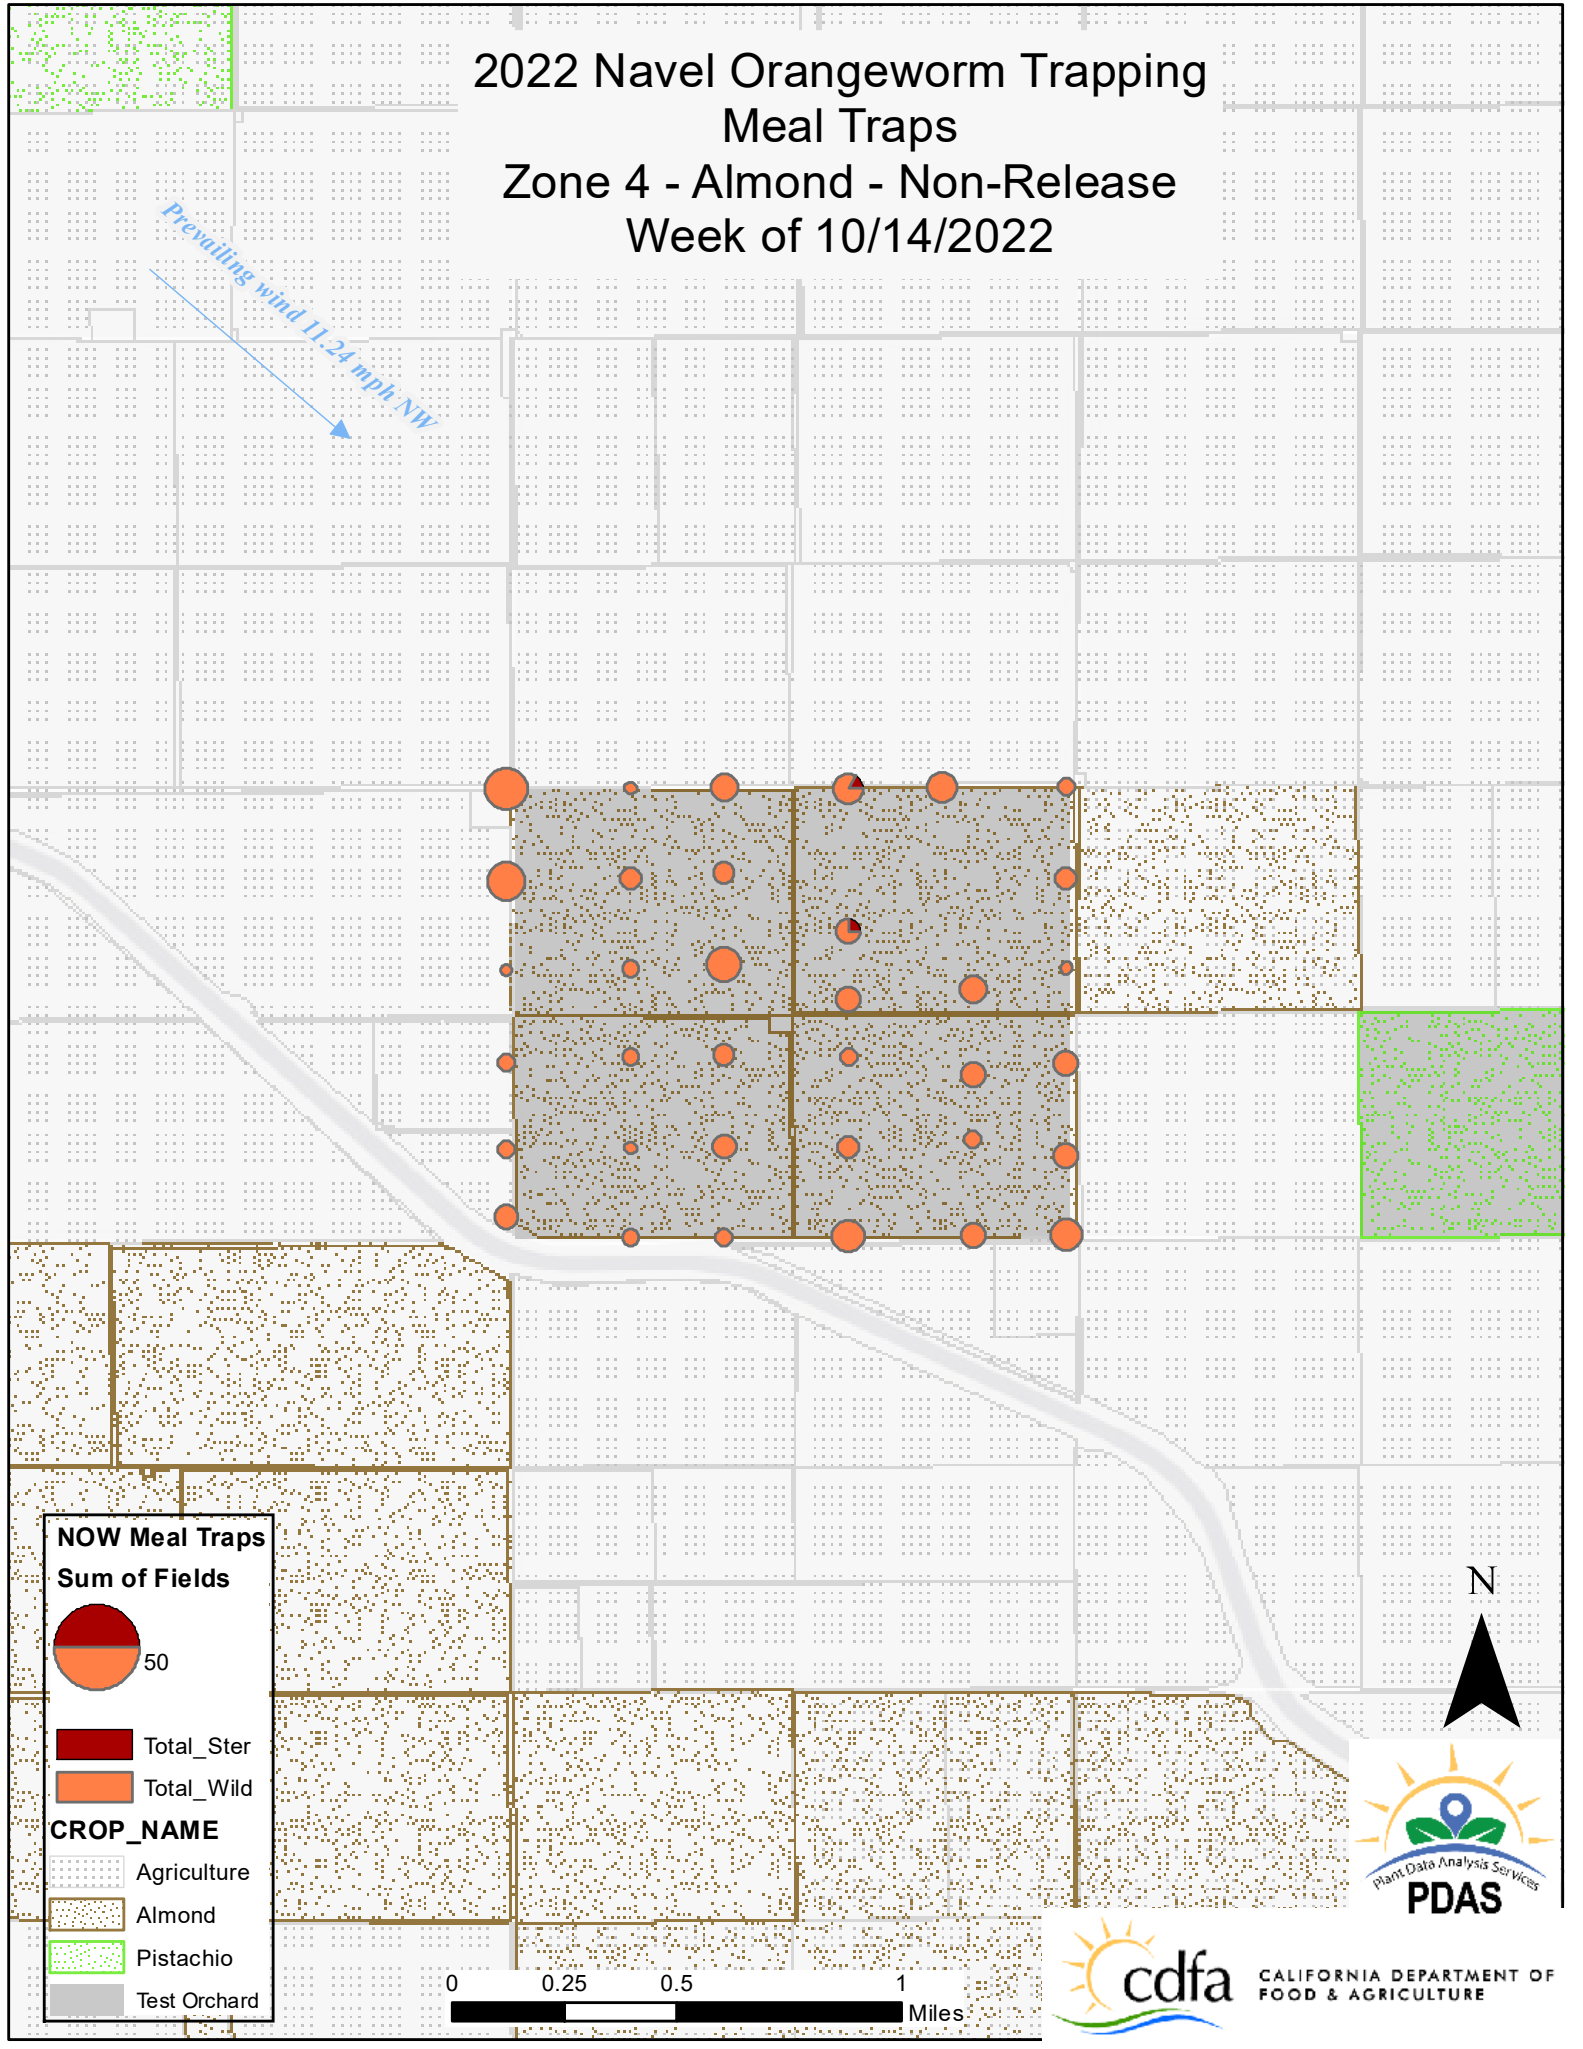

0 0.25 0.5 1 Miles

2022 Navel Orangeworm Trapping Meal Traps Zone 2 - Pistachio - Non-Release Week of 10/14/2022

Prevailing wind 11.24 mph NW

NOW Meal Traps
Sum of Fields

50

 Total_Ster
 Total_Wild

CROP_NAME

 Agriculture
 Pistachio
 Test Orchard

2022 Navel Orangeworm Trapping Meal Traps Zone 3 - Almond - SIT Release Week of 10/14/2022

Prevailing wind 11.24 mph NW

NOW Meal Traps
Sum of Fields

50

CROP_NAME

- Total_Ster
- Total_Wild
- Agriculture
- Almond
- Test Orchard

0 0.25 0.5 1 Miles

2022 Navel Orangeworm Trapping Meal Traps Zone 4 - Almond - Non-Release Week of 10/14/2022

Prevailing wind 11.24 mph NW

NOW Meal Traps
Sum of Fields

50

Total_Ster
 Total_Wild

CROP_NAME

Agriculture
 Almond
 Pistachio
 Test Orchard

2022 Navel Orangeworm Trapping Meal Traps Zone 5 - Pistachio - SIT Release Week of 10/14/2022

Prevailing wind 11.24 mph NW

**NOW Meal Traps
Sum of Fields**

- Total_Ster
- Total_Wild

- CROP_NAME**
- Agriculture
 - Almond
 - Pistachio
 - Test Orchard