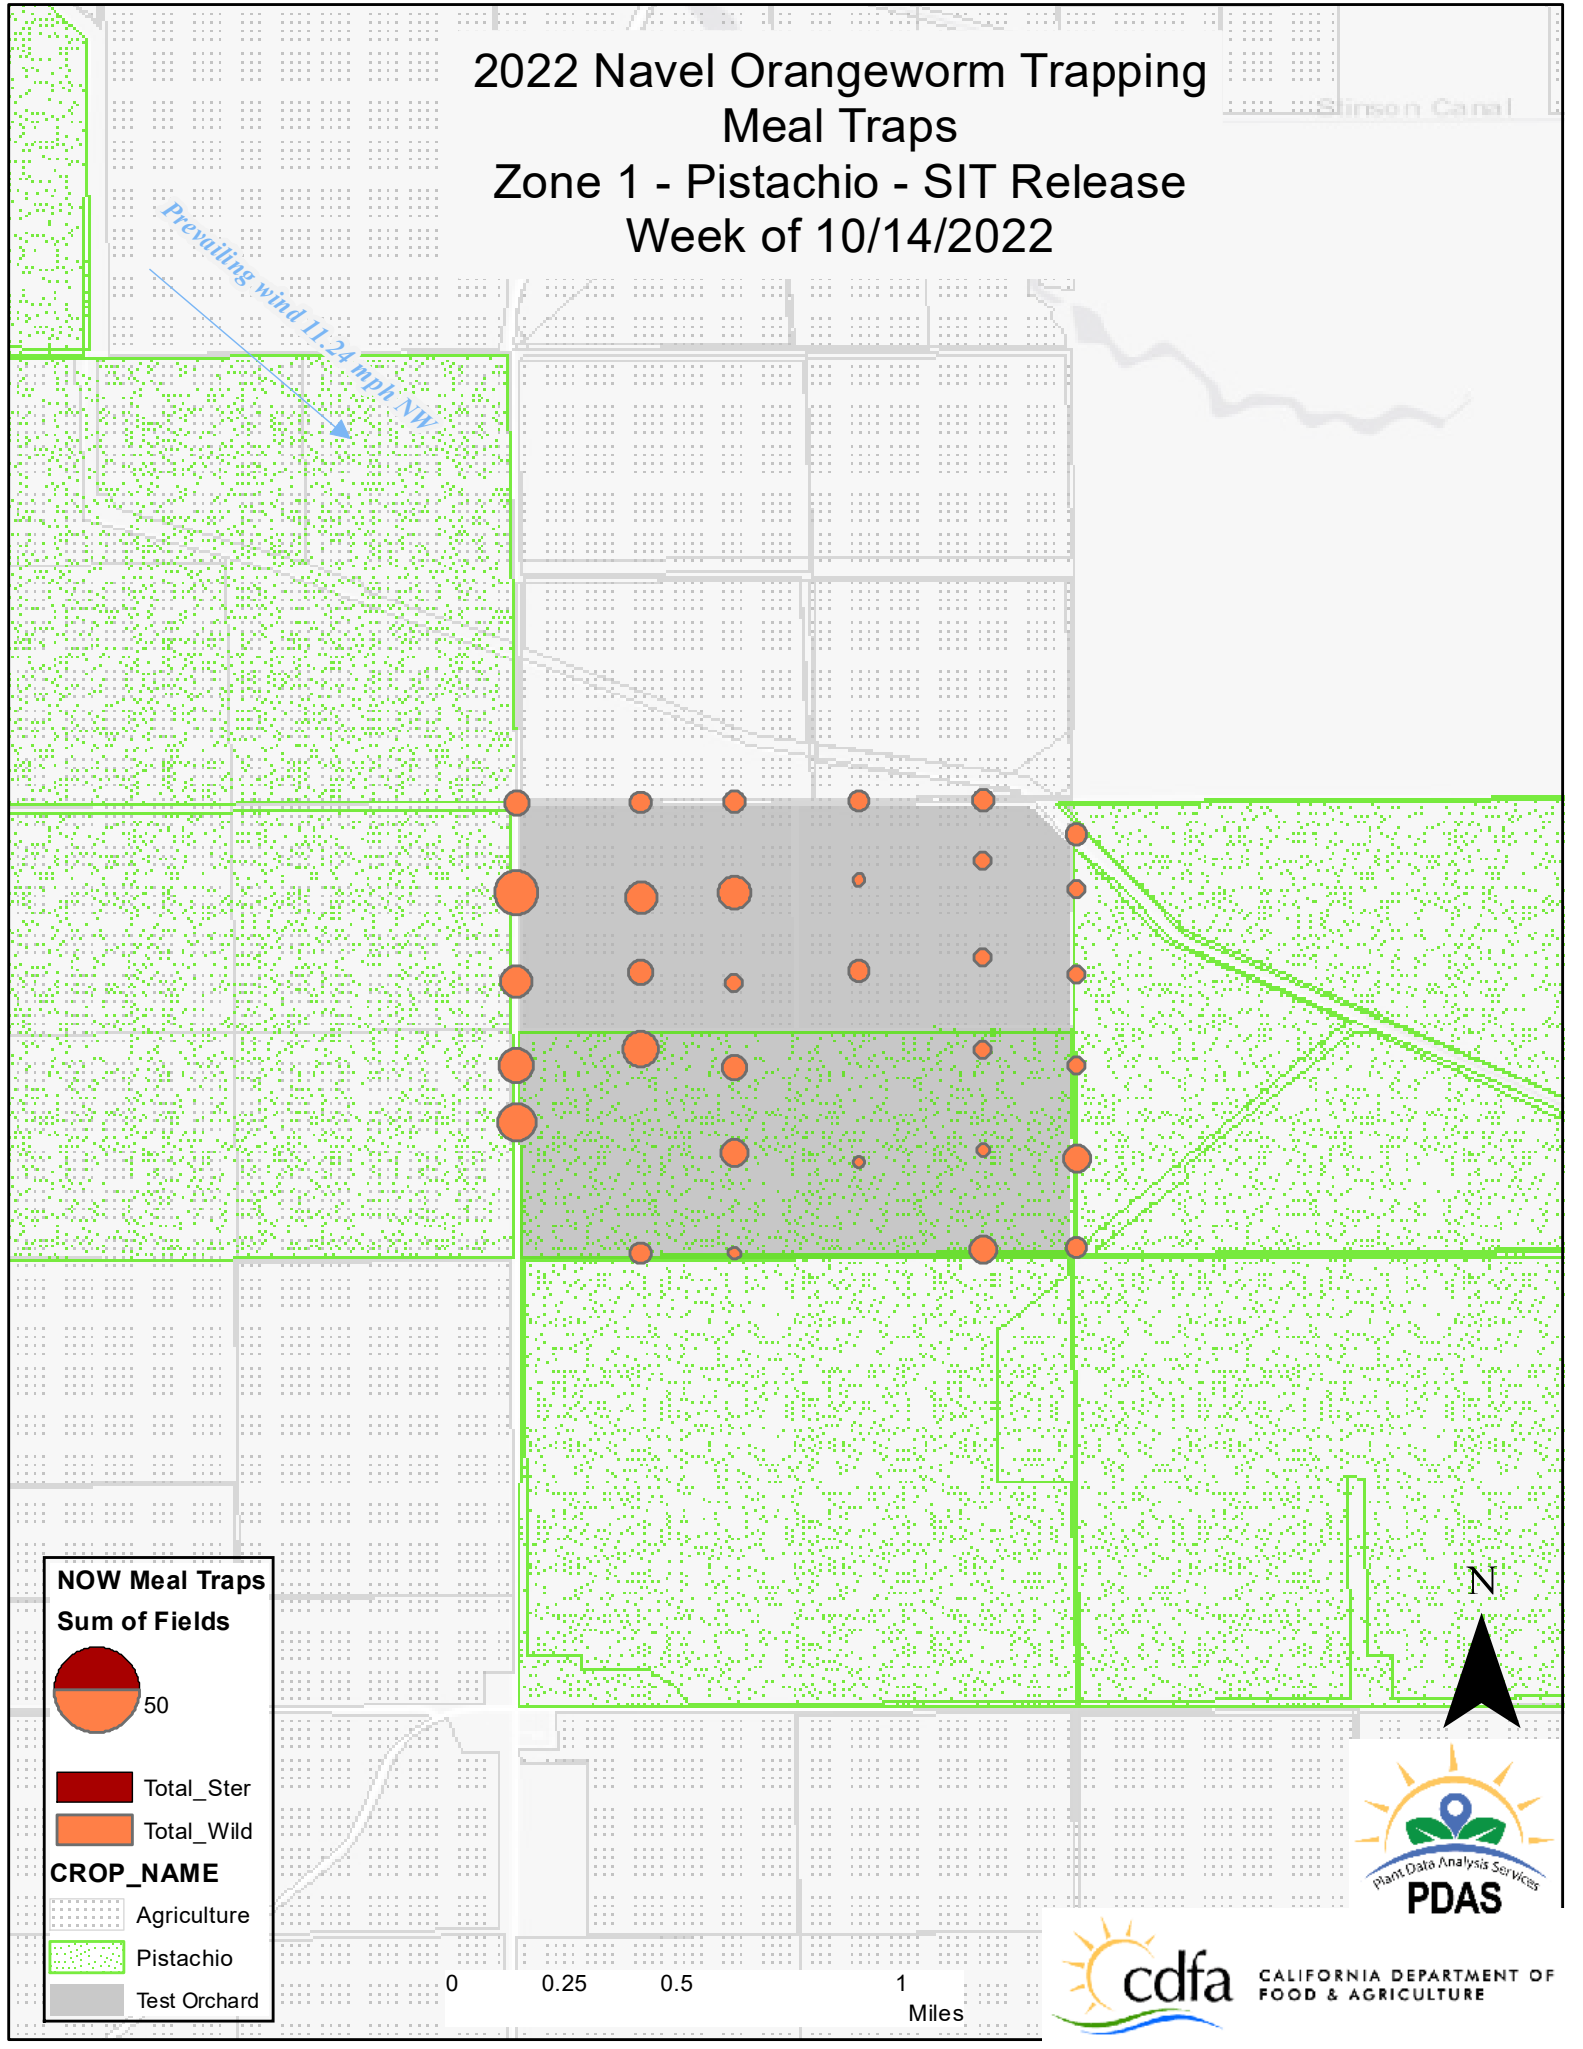

2022 Navel Orangeworm Trapping Meal Traps Zone 1 - Pistachio - SIT Release Week of 10/14/2022

Prevailing wind 11.24 mph NW

Sanjon Canal

NOW Meal Traps
Sum of Fields

 50

CROP_NAME

-  Agriculture
-  Pistachio
-  Test Orchard

0 0.25 0.5 1 Miles

2022 Navel Orangeworm Trapping Meal Traps Zone 2 - Pistachio - Non-Release Week of 10/14/2022

Prevailing wind 11.24 mph NW

NOW Meal Traps
Sum of Fields

50

 Total_Ster
 Total_Wild

CROP_NAME

 Agriculture
 Pistachio
 Test Orchard

2022 Navel Orangeworm Trapping Meal Traps Zone 3 - Almond - SIT Release Week of 10/14/2022

Prevailing wind 11.24 mph NW

NOW Meal Traps
Sum of Fields

50

CROP_NAME

- Total_Ster
- Total_Wild
- Agriculture
- Almond
- Test Orchard

0 0.25 0.5 1 Miles

2022 Navel Orangeworm Trapping Meal Traps Zone 4 - Almond - Non-Release Week of 10/14/2022

Prevailing wind 11.24 mph NW

NOW Meal Traps
Sum of Fields

50

Total_Ster
 Total_Wild

CROP_NAME

Agriculture
 Almond
 Pistachio
 Test Orchard