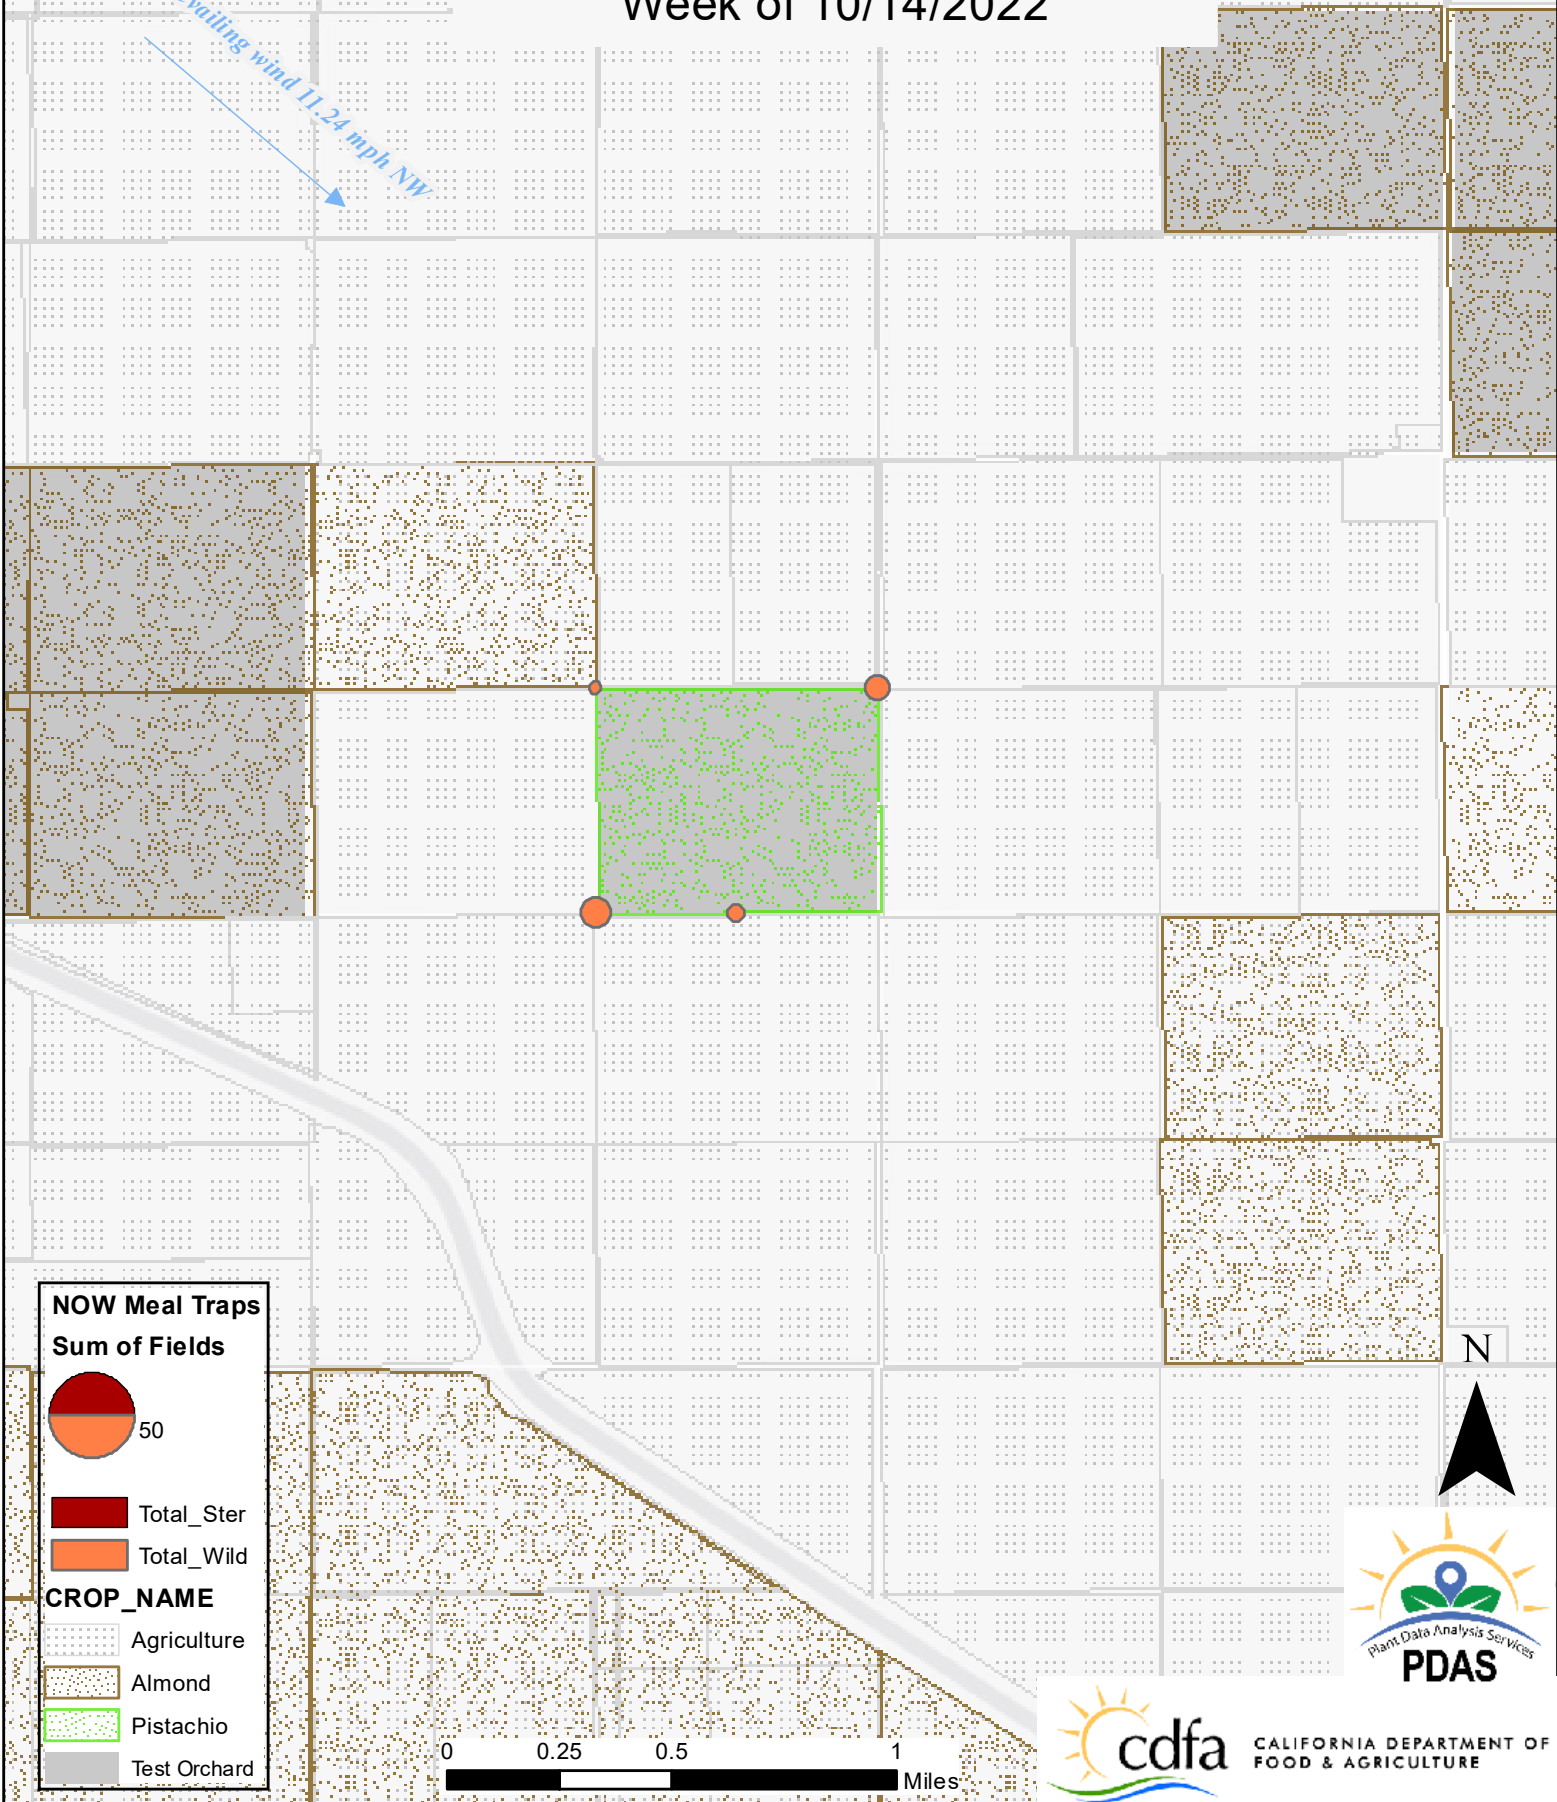

0 0.25 0.5 1 Miles

2022 Navel Orangeworm Trapping Meal Traps Zone 4 - Almond - Non-Release Week of 10/14/2022

Prevailing wind 11.24 mph NW

NOW Meal Traps
Sum of Fields

50

Total_Ster
 Total_Wild

CROP_NAME

Agriculture
 Almond
 Pistachio
 Test Orchard

2022 Navel Orangeworm Trapping Meal Traps Zone 5 - Pistachio - SIT Release Week of 10/14/2022

Prevailing wind 11.24 mph NW

**NOW Meal Traps
Sum of Fields**

- Total_Ster
- Total_Wild

- CROP_NAME**
- Agriculture
 - Almond
 - Pistachio
 - Test Orchard

2022 Navel Orangeworm Trapping Meal Traps Zone 6 - Pistachio - Non-Release Week of 10/14/2022

Prevailing wind 11.24 mph NW

NOW Meal Traps
Sum of Fields

50

CROP_NAME

- Total_Ster
- Total_Wild
- Agriculture
- Almond
- Pistachio
- Test Orchard

2022 Navel Orangeworm Trapping Meal Traps Zone 7 - Almonds - SIT Release Week of 10/14/2022

Prevailing wind 11.24 mph NW

NOW Meal Traps
Sum of Fields

50

Total_Ster
 Total_Wild

CROP_NAME

Agriculture
 Almond
 Pistachio
 Test Orchard