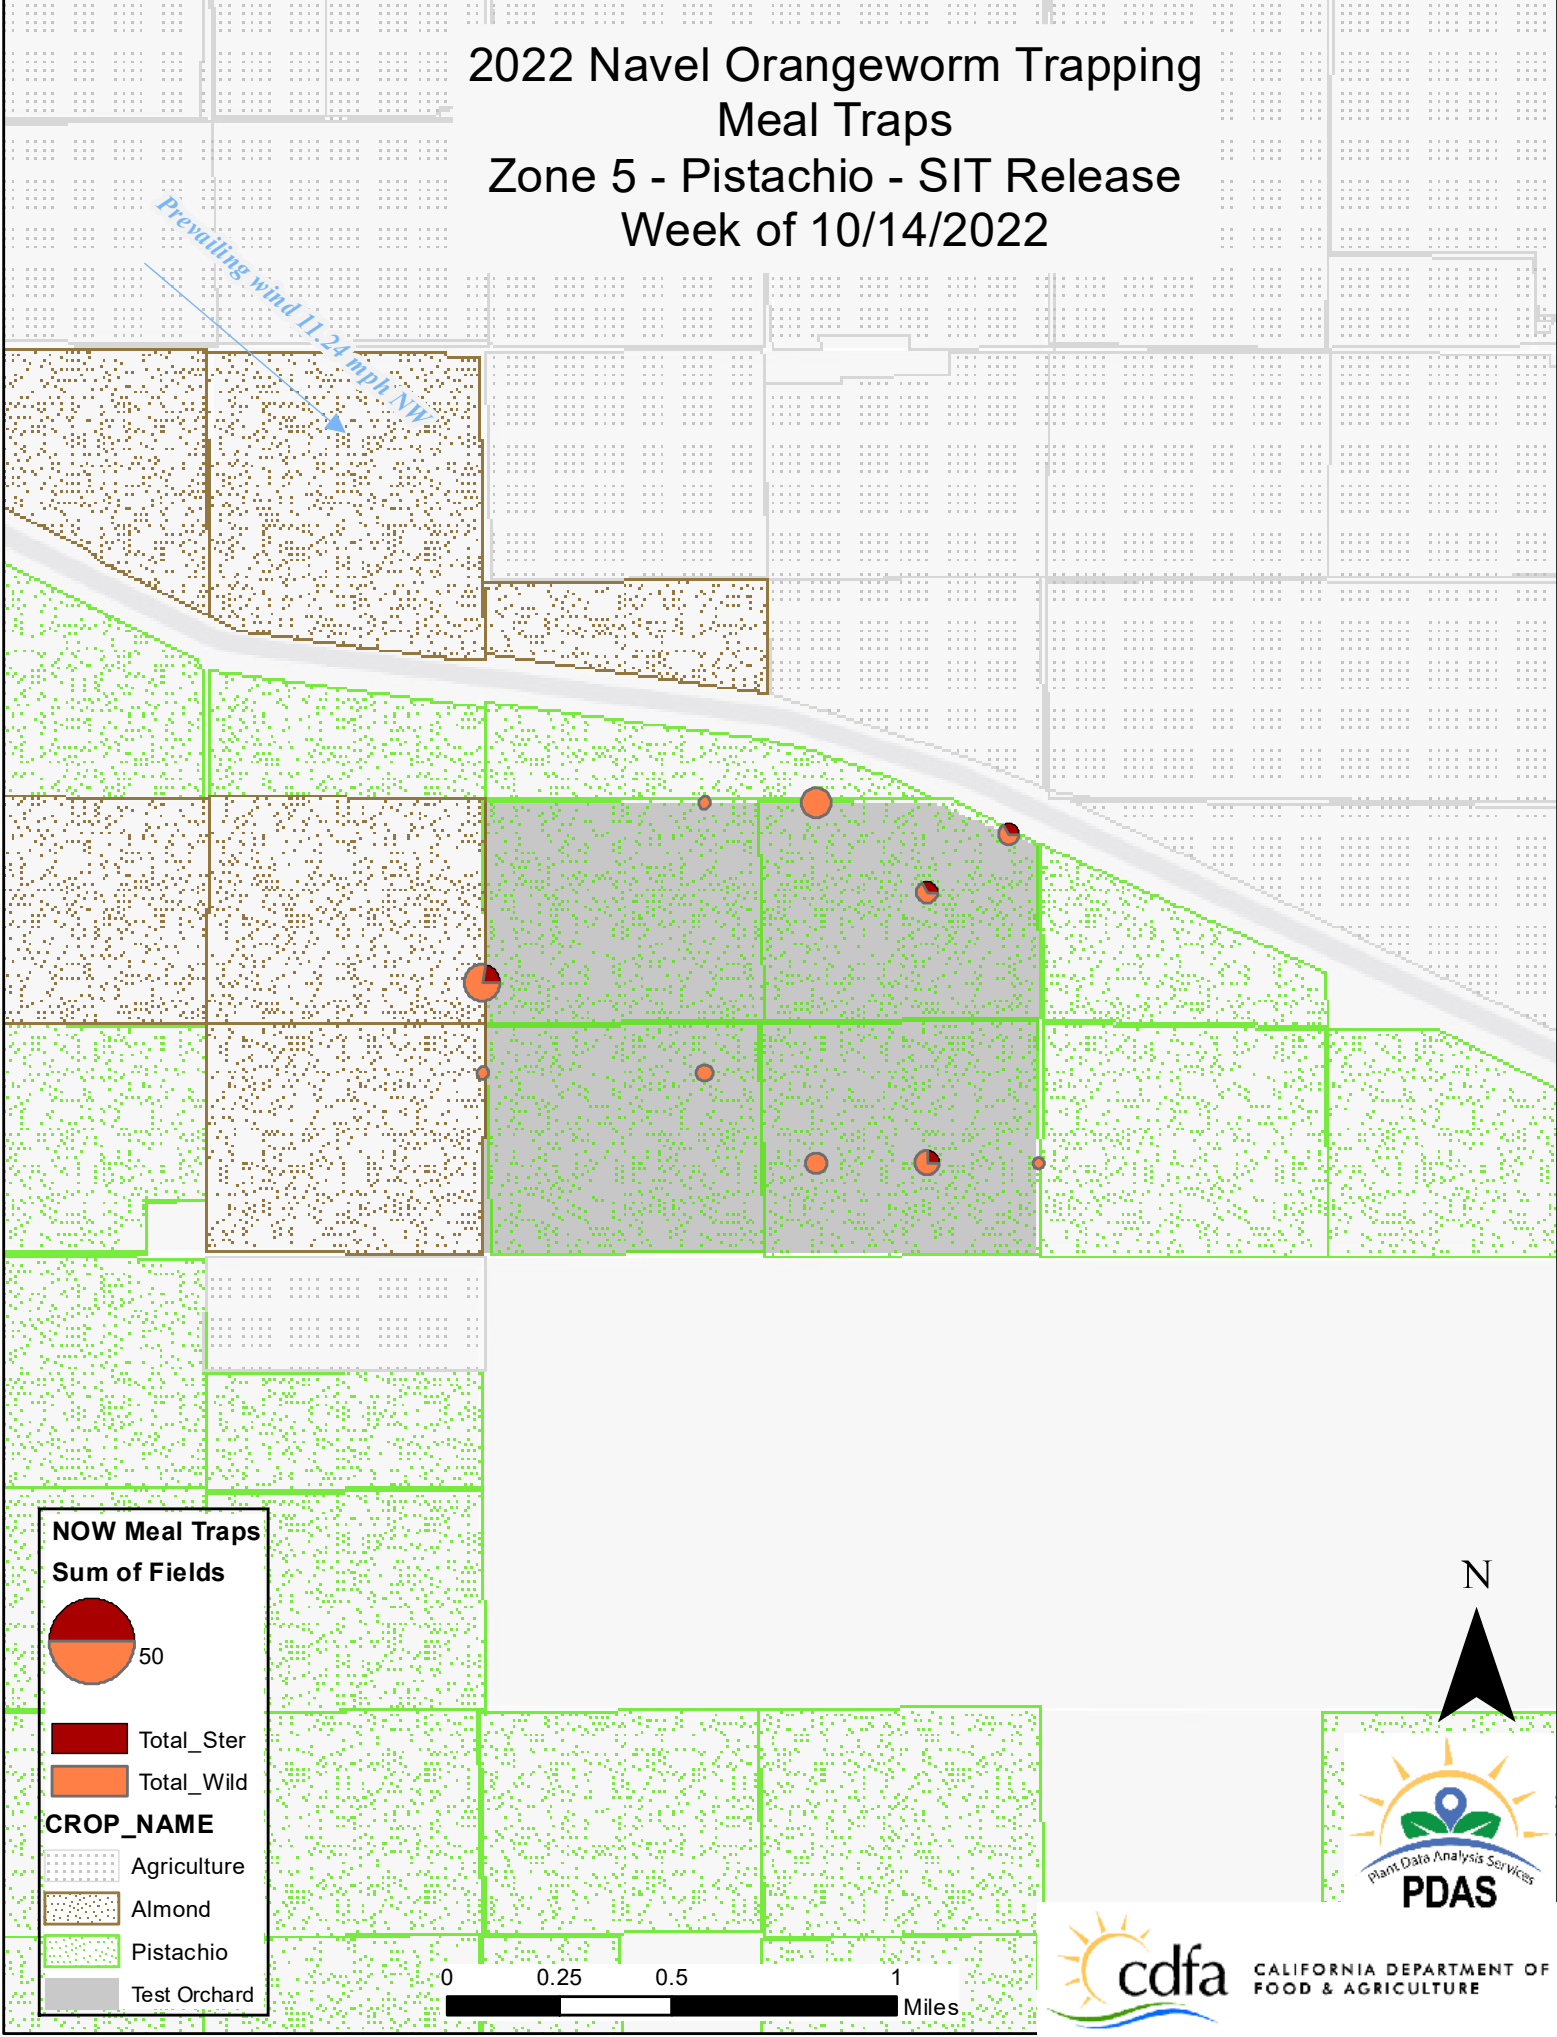

 Agriculture
 Pistachio
 Test Orchard

2022 Navel Orangeworm Trapping Meal Traps Zone 3 - Almond - SIT Release Week of 10/14/2022

Prevailing wind 11.24 mph NW

NOW Meal Traps
Sum of Fields

50

CROP_NAME

- Total_Ster
- Total_Wild
- Agriculture
- Almond
- Test Orchard

0 0.25 0.5 1 Miles

2022 Navel Orangeworm Trapping Meal Traps Zone 4 - Almond - Non-Release Week of 10/14/2022

Prevailing wind 11.24 mph NW

NOW Meal Traps
Sum of Fields

50

Total_Ster
 Total_Wild

CROP_NAME

Agriculture
 Almond
 Pistachio
 Test Orchard

2022 Navel Orangeworm Trapping Meal Traps Zone 5 - Pistachio - SIT Release Week of 10/14/2022

Prevailing wind 11.24 mph NW

**NOW Meal Traps
Sum of Fields**

- Total_Ster
- Total_Wild

- CROP_NAME**
- Agriculture
 - Almond
 - Pistachio
 - Test Orchard

2022 Navel Orangeworm Trapping Meal Traps Zone 6 - Pistachio - Non-Release Week of 10/14/2022

Prevailing wind 11.24 mph NW

NOW Meal Traps
Sum of Fields

50

CROP_NAME

- Total_Ster
- Total_Wild
- Agriculture
- Almond
- Pistachio
- Test Orchard