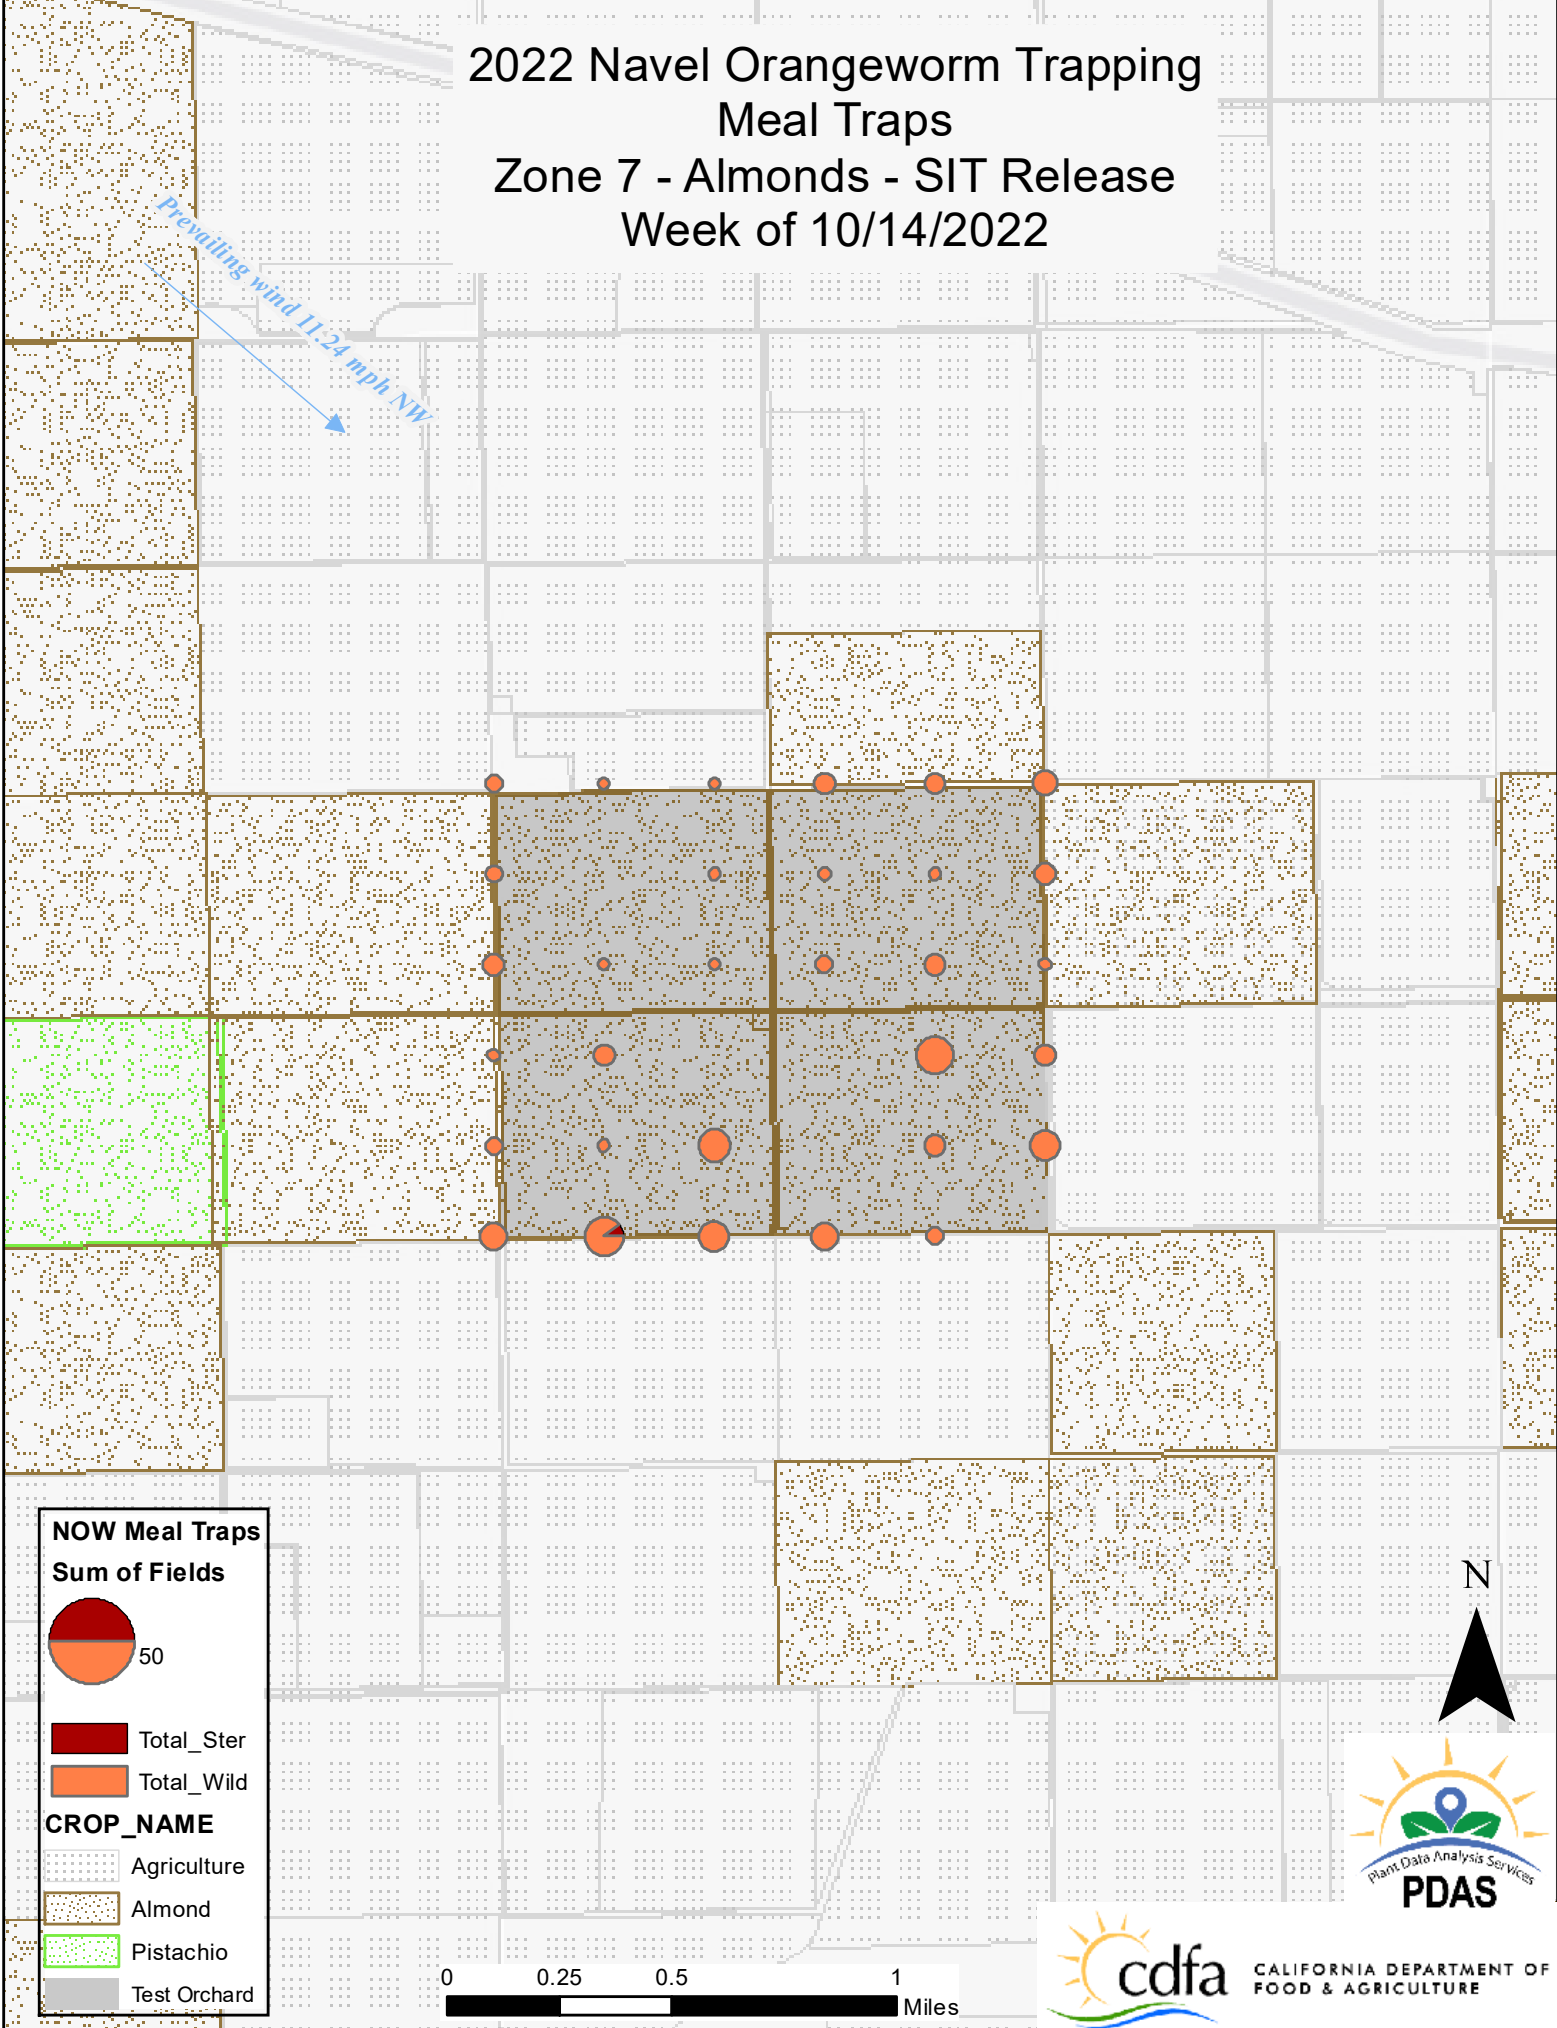

2022 Navel Orangeworm Trapping Meal Traps Zone 5 - Pistachio - SIT Release Week of 10/14/2022

Prevailing wind 11.24 mph NW

**NOW Meal Traps
Sum of Fields**

- Total_Ster
- Total_Wild

- CROP_NAME**
- Agriculture
 - Almond
 - Pistachio
 - Test Orchard

2022 Navel Orangeworm Trapping Meal Traps Zone 6 - Pistachio - Non-Release Week of 10/14/2022

Prevailing wind 11.24 mph NW

NOW Meal Traps
Sum of Fields

50

CROP_NAME

- Total_Ster
- Total_Wild
- Agriculture
- Almond
- Pistachio
- Test Orchard

2022 Navel Orangeworm Trapping Meal Traps Zone 7 - Almonds - SIT Release Week of 10/14/2022

Prevailing wind 11.24 mph NW

NOW Meal Traps
Sum of Fields

50

Total_Ster
 Total_Wild

CROP_NAME

Agriculture
 Almond
 Pistachio
 Test Orchard

2022 Navel Orangeworm Trapping Meal Traps Zone 8 - Almonds- Non-Release Week of 10/14/2022

Prevailing wind 11.24 mph NW

NOW Meal Traps
Sum of Fields

50

Total_Ster
 Total_Wild

CROP_NAME

Agriculture
 Almond
 Pistachio
 Test Orchard