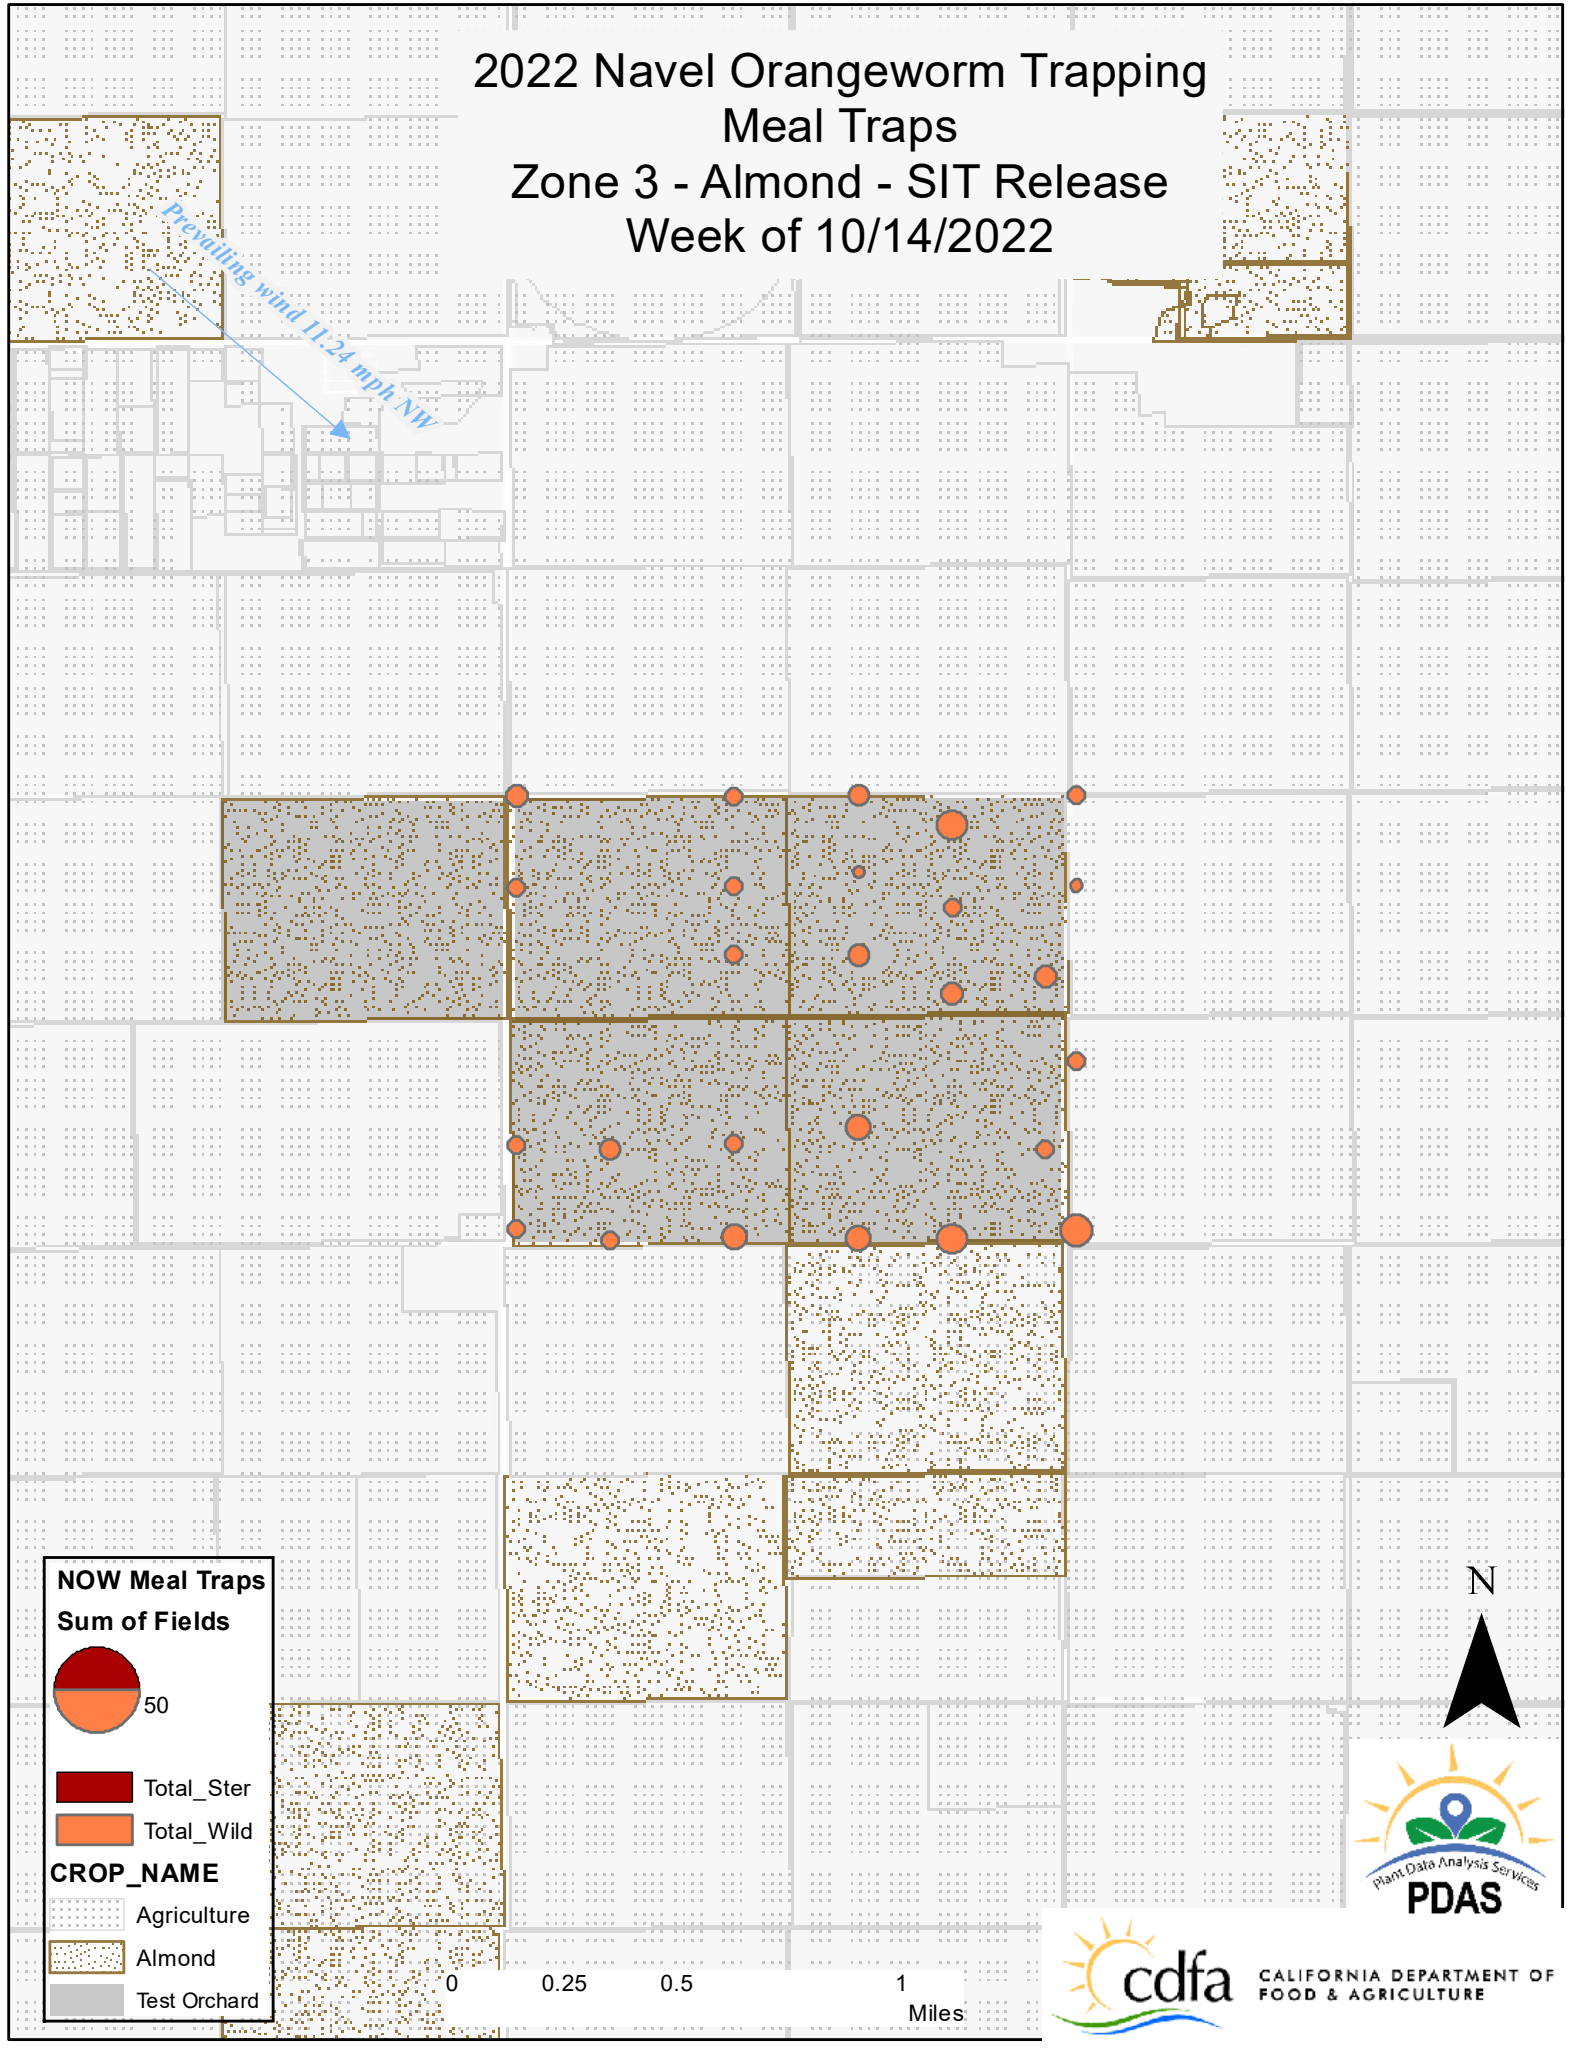

2022 Navel Orangeworm Trapping Meal Traps Zone 1 - Pistachio - SIT Release Week of 10/14/2022

Prevailing wind 11.24 mph NW

Sanjon Canal

NOW Meal Traps
Sum of Fields

 50

CROP_NAME

-  Agriculture
-  Pistachio
-  Test Orchard

0 0.25 0.5 1 Miles

2022 Navel Orangeworm Trapping Meal Traps Zone 2 - Pistachio - Non-Release Week of 10/14/2022

Prevailing wind 11.24 mph NW

NOW Meal Traps
Sum of Fields

50

 Total_Ster
 Total_Wild

CROP_NAME

 Agriculture
 Pistachio
 Test Orchard

2022 Navel Orangeworm Trapping Meal Traps Zone 3 - Almond - SIT Release Week of 10/14/2022

Prevailing wind 11.24 mph NW

NOW Meal Traps
Sum of Fields

50

CROP_NAME

- Total_Ster
- Total_Wild
- Agriculture
- Almond
- Test Orchard

0 0.25 0.5 1 Miles

2022 Navel Orangeworm Trapping Meal Traps Zone 4 - Almond - Non-Release Week of 10/14/2022

Prevailing wind 11.24 mph NW

NOW Meal Traps
Sum of Fields

50

Total_Ster
 Total_Wild

CROP_NAME

Agriculture
 Almond
 Pistachio
 Test Orchard