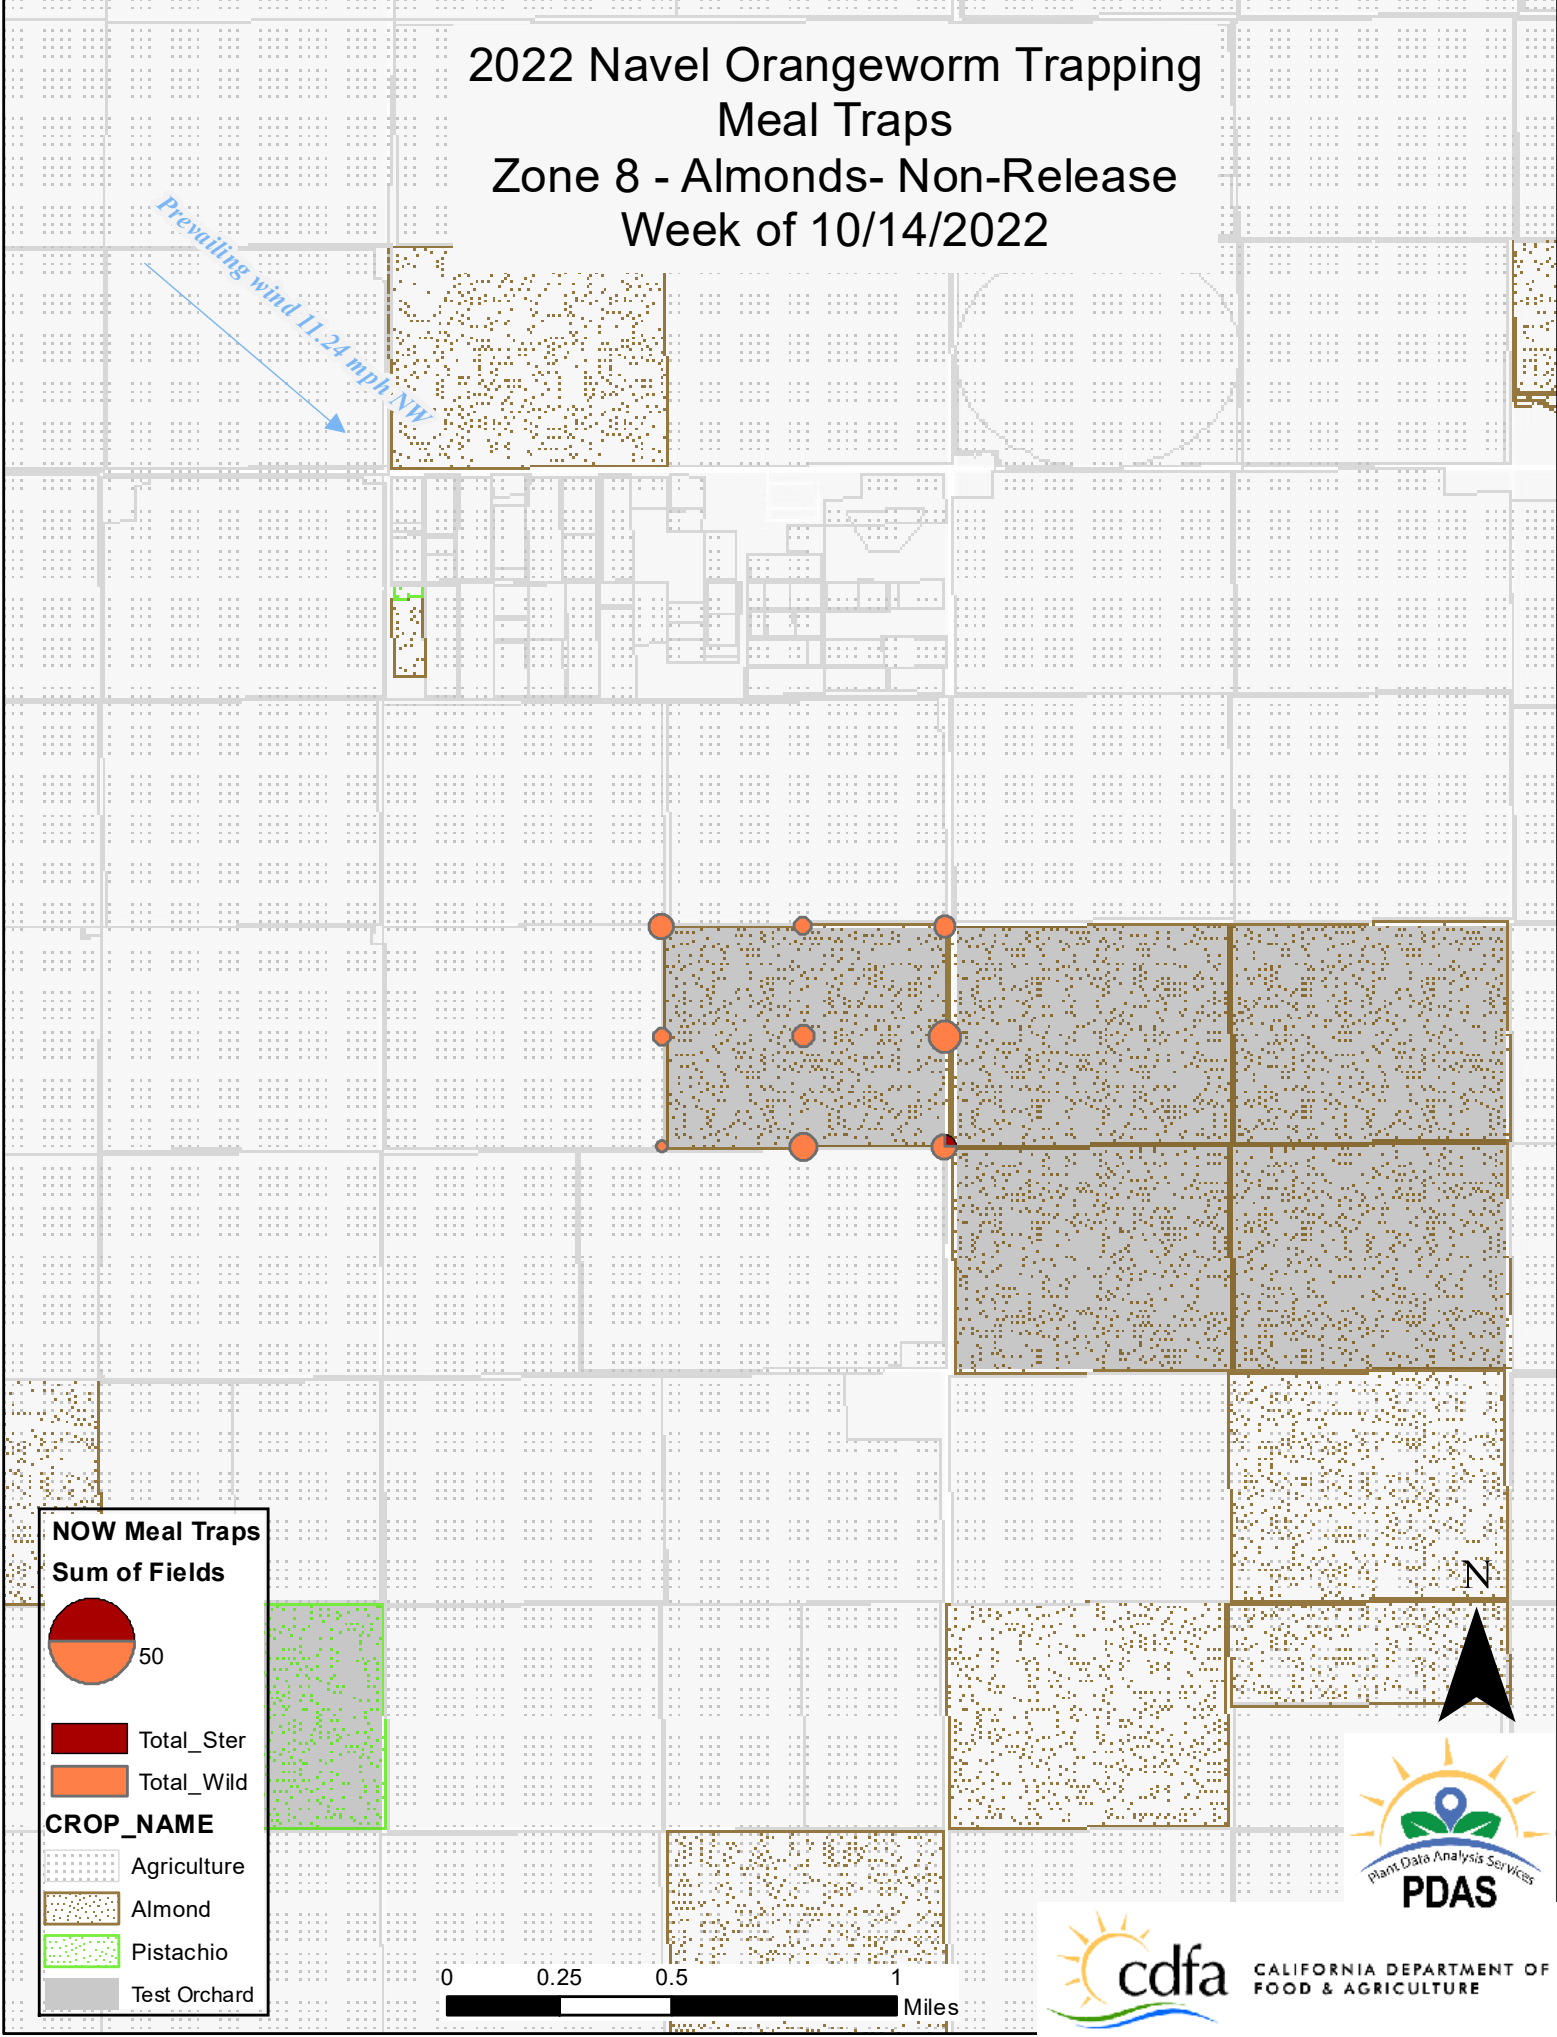

2022 Navel Orangeworm Trapping Meal Traps Zone 5 - Pistachio - SIT Release Week of 10/14/2022

Prevailing wind 11.24 mph NW

**NOW Meal Traps
Sum of Fields**

- Total_Ster
- Total_Wild

- CROP_NAME**
- Agriculture
 - Almond
 - Pistachio
 - Test Orchard

2022 Navel Orangeworm Trapping Meal Traps Zone 6 - Pistachio - Non-Release Week of 10/14/2022

Prevailing wind 11.24 mph NW

NOW Meal Traps
Sum of Fields

50

CROP_NAME

- Total_Ster
- Total_Wild
- Agriculture
- Almond
- Pistachio
- Test Orchard

2022 Navel Orangeworm Trapping Meal Traps Zone 7 - Almonds - SIT Release Week of 10/14/2022

Prevailing wind 11.24 mph NW

NOW Meal Traps
Sum of Fields

50

Total_Ster
 Total_Wild

CROP_NAME

Agriculture
 Almond
 Pistachio
 Test Orchard

2022 Navel Orangeworm Trapping Meal Traps Zone 8 - Almonds- Non-Release Week of 10/14/2022

Prevailing wind 11.24 mph NW

NOW Meal Traps
Sum of Fields

50

Total_Ster
 Total_Wild

CROP_NAME

Agriculture
 Almond
 Pistachio
 Test Orchard