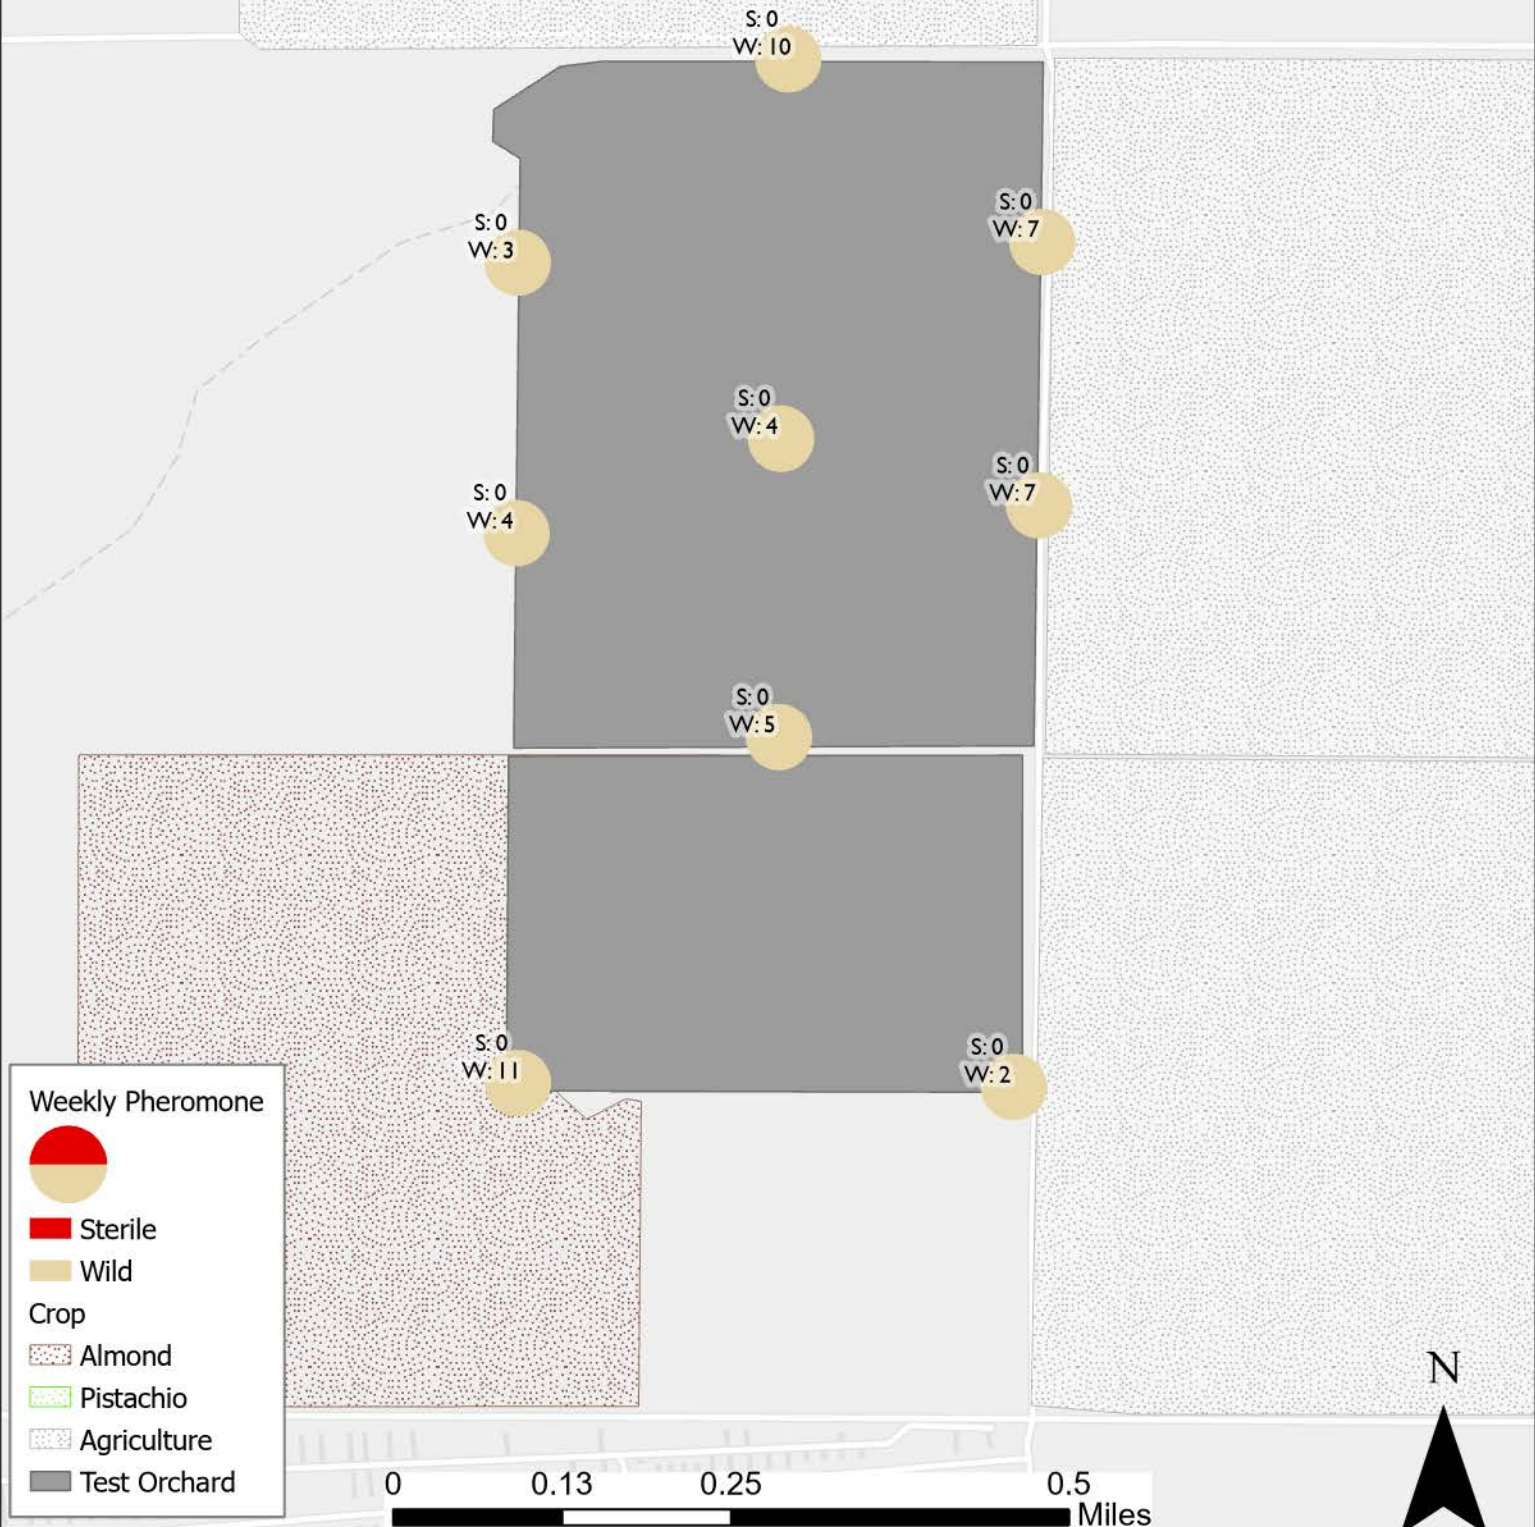

# 2026 Navel Orangeworm Trapping Pheromone Traps Zone 15 - Almond Week of 4/24/2026

Prevailing wind 19 mph NW

**Weekly Pheromone**

- Sterile
- Wild

**Crop**

- Almond
- Pistachio
- Agriculture
- Test Orchard

# 2026 Navel Orangeworm Trapping Pheromone Traps Zone 16 - Almond Week of 4/24/2026

Prevailing wind 19 mph NW