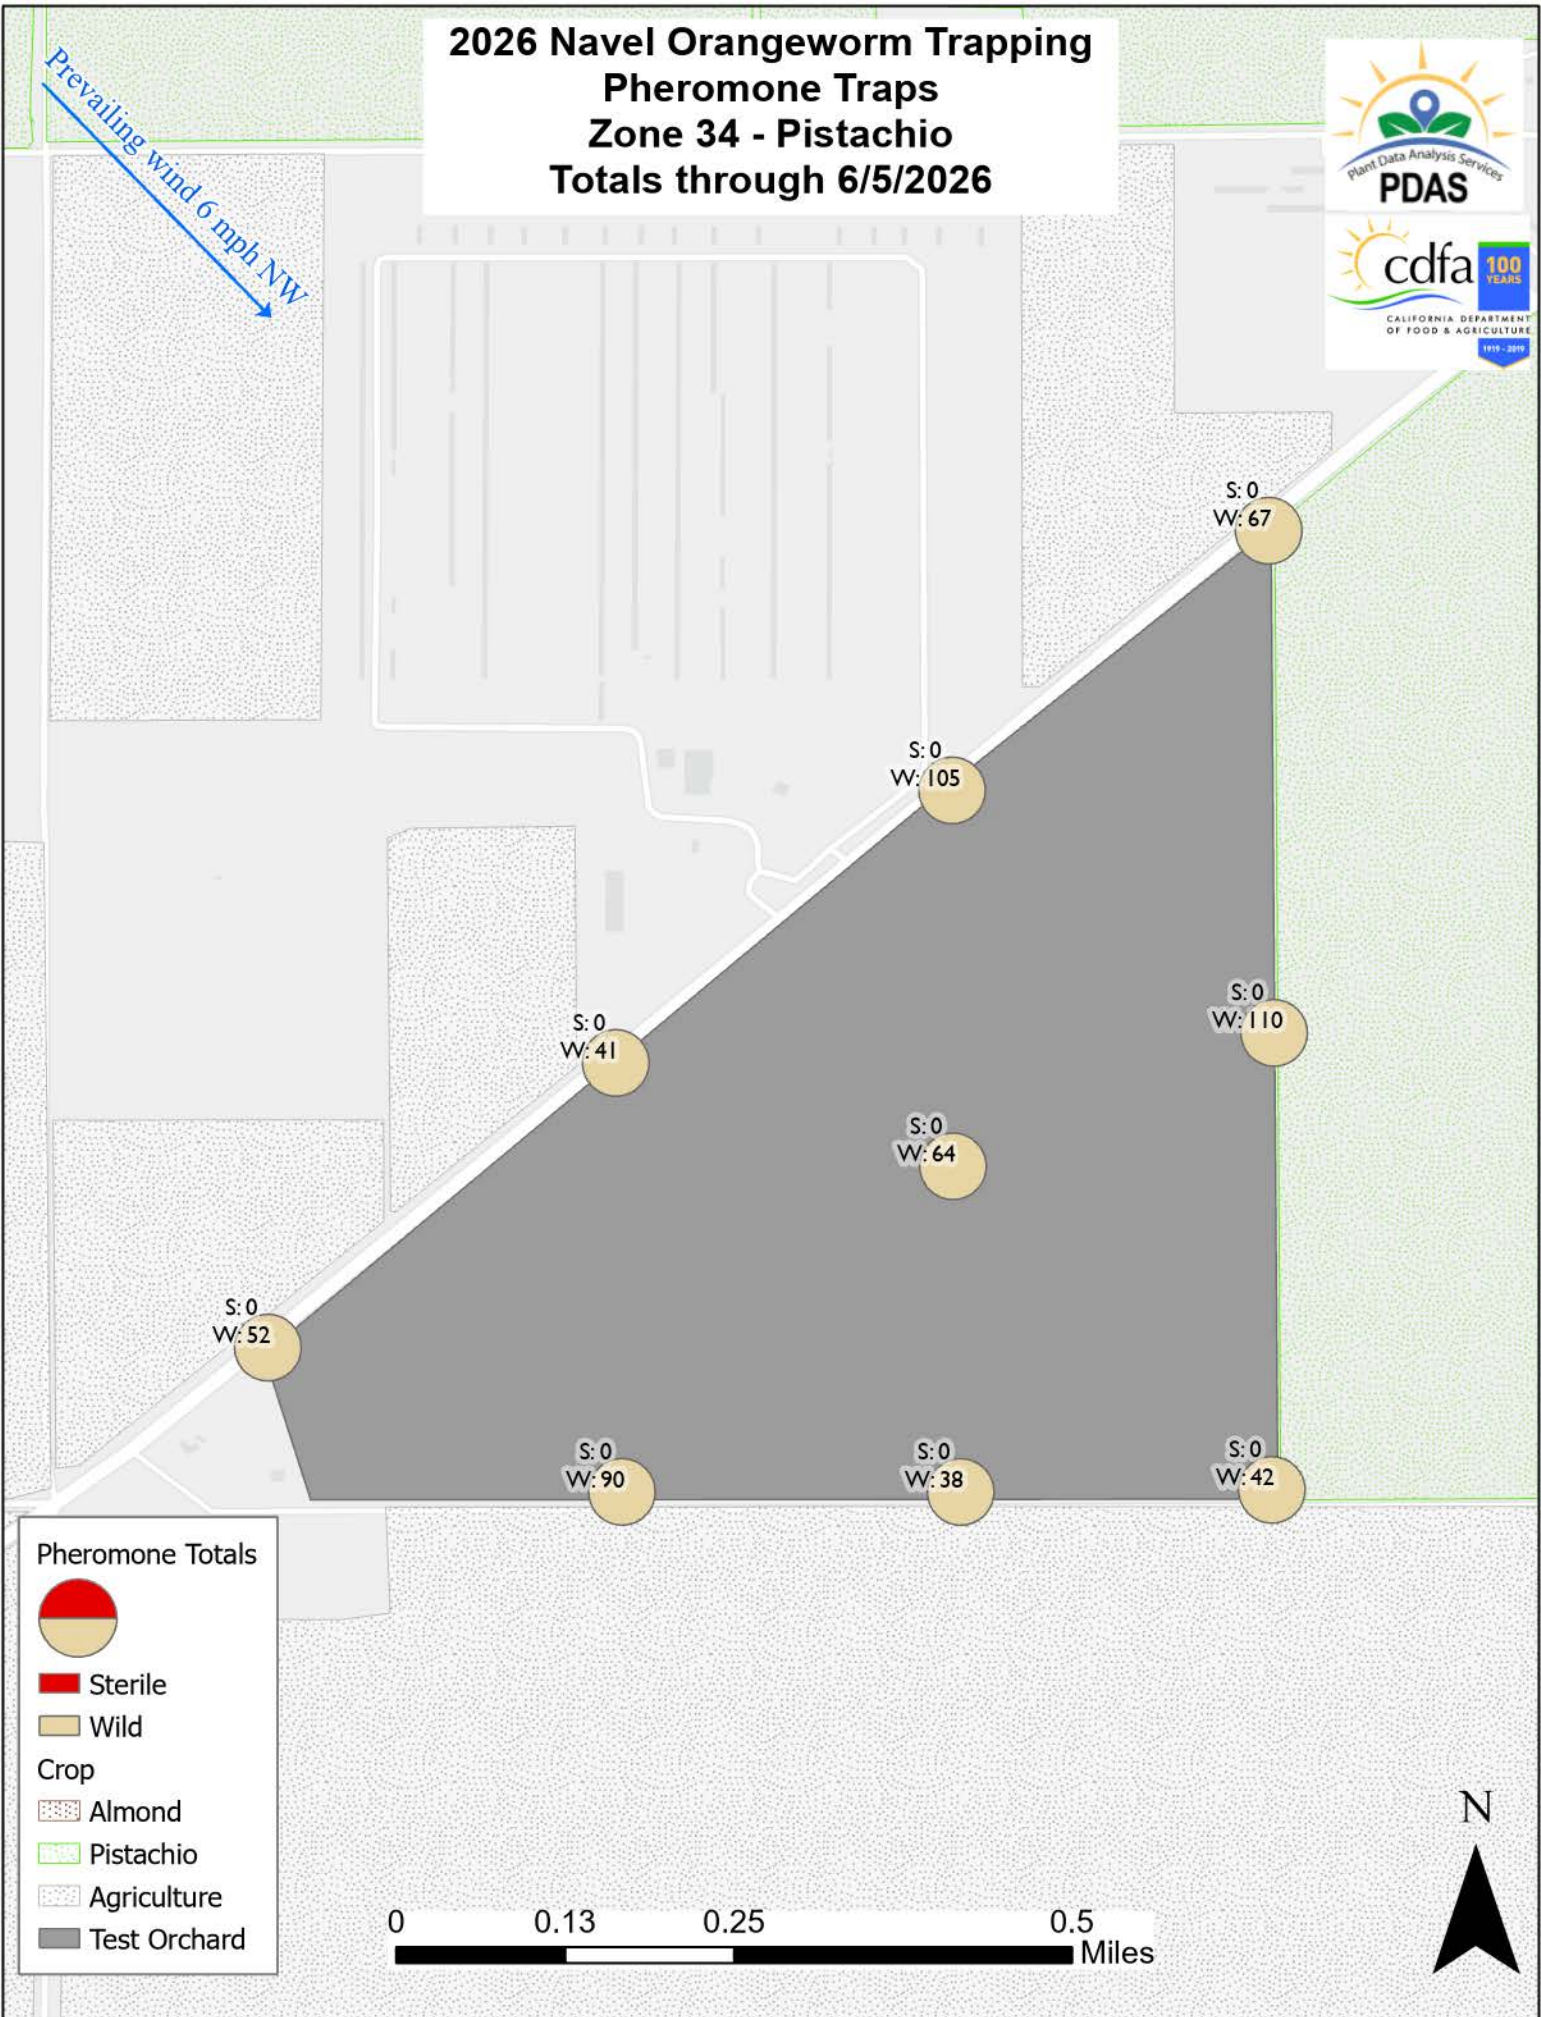

# 2026 Navel Orangeworm Trapping Pheromone Traps Zone 32 - Pistachio Totals through 6/5/2026

Prevailing wind 6 mph NW

**Pheromone Totals**

-  Sterile
-  Wild
- Crop**
-  Almond
-  Pistachio
-  Agriculture
-  Test Orchard

# 2026 Navel Orangeworm Trapping Pheromone Traps Zone 33 - Pistachio Totals through 6/5/2026

Prevailing wind 6 mph NW

**Pheromone Totals**

- Sterile
- Wild

**Crop**

- Almond
- Pistachio
- Agriculture
- Test Orchard

# 2026 Navel Orangeworm Trapping Pheromone Traps Zone 34 - Pistachio Totals through 6/5/2026

Prevailing wind 6 mph NW

**Pheromone Totals**

- Sterile
- Wild
- Crop**
- Almond
- Pistachio
- Agriculture
- Test Orchard