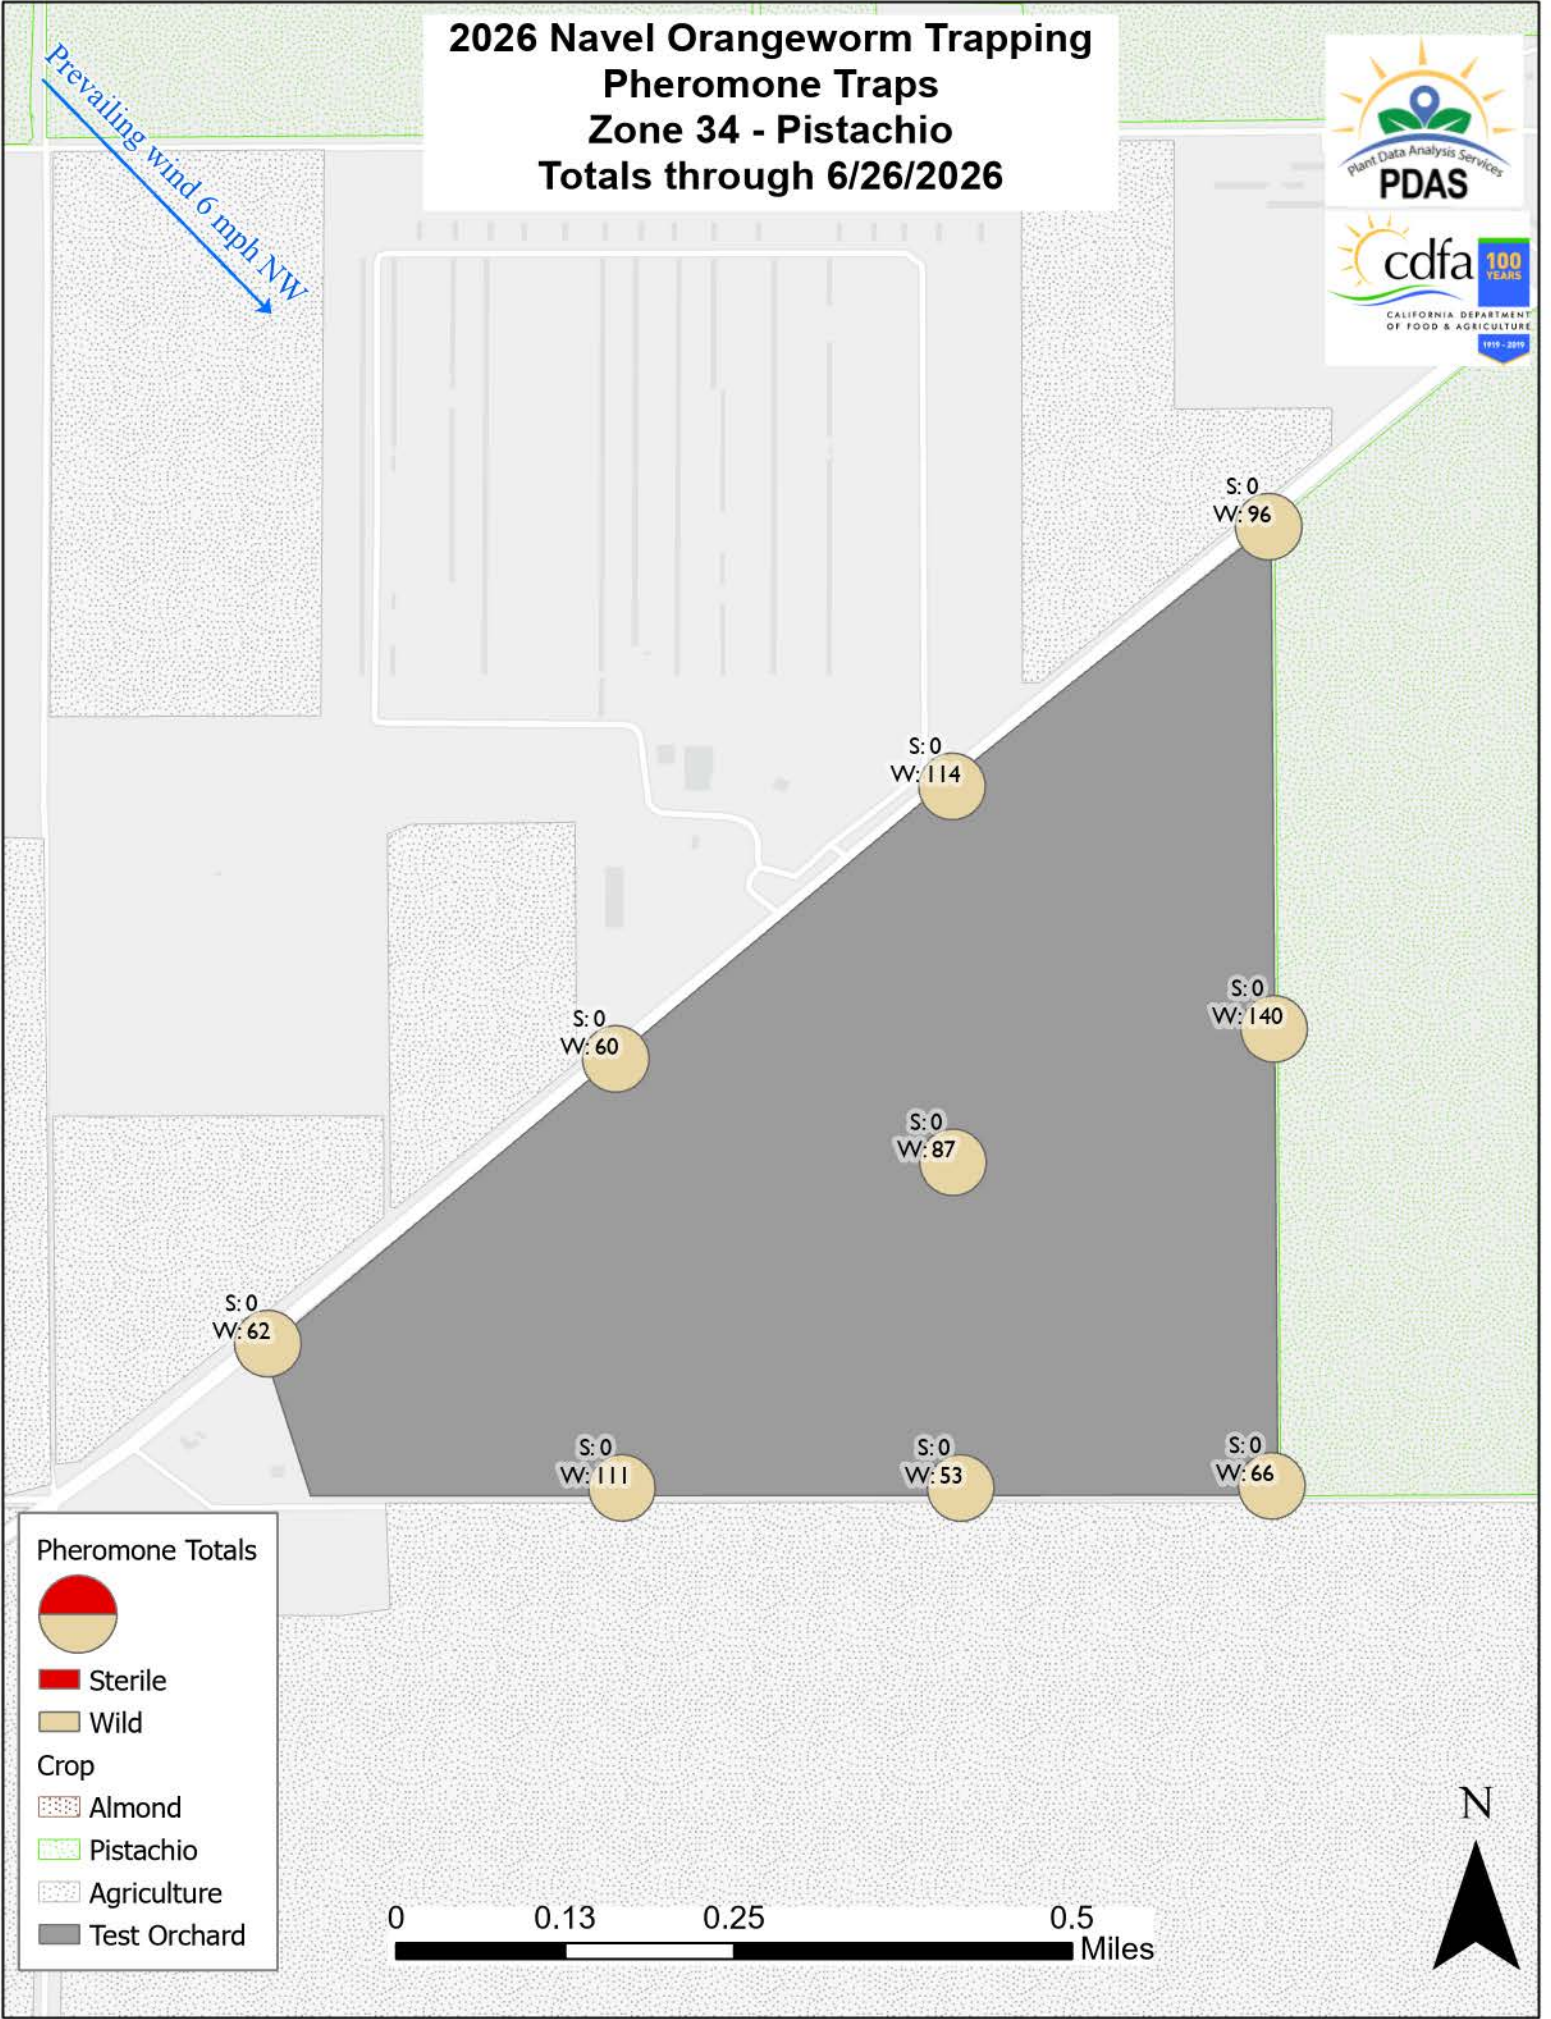

# 2026 Navel Orangeworm Trapping Pheromone Traps Zone 32 - Pistachio Totals through 6/26/2026

Prevailing wind 6 mph NW

**Pheromone Totals**

- Sterile
- Wild

**Crop**

- Almond (dotted pattern)
- Pistachio (green pattern)
- Agriculture (grey pattern)
- Test Orchard (solid grey)

# 2026 Navel Orangeworm Trapping Pheromone Traps Zone 33 - Pistachio Totals through 6/26/2026

Prevailing wind 6 mph NW

**Pheromone Totals**

- Sterile
- Wild

**Crop**

- Almond
- Pistachio
- Agriculture
- Test Orchard

# 2026 Navel Orangeworm Trapping Pheromone Traps Zone 34 - Pistachio Totals through 6/26/2026

Prevailing wind 6 mph NW

**Pheromone Totals**

- Sterile
- Wild

**Crop**

- Almond
- Pistachio
- Agriculture
- Test Orchard