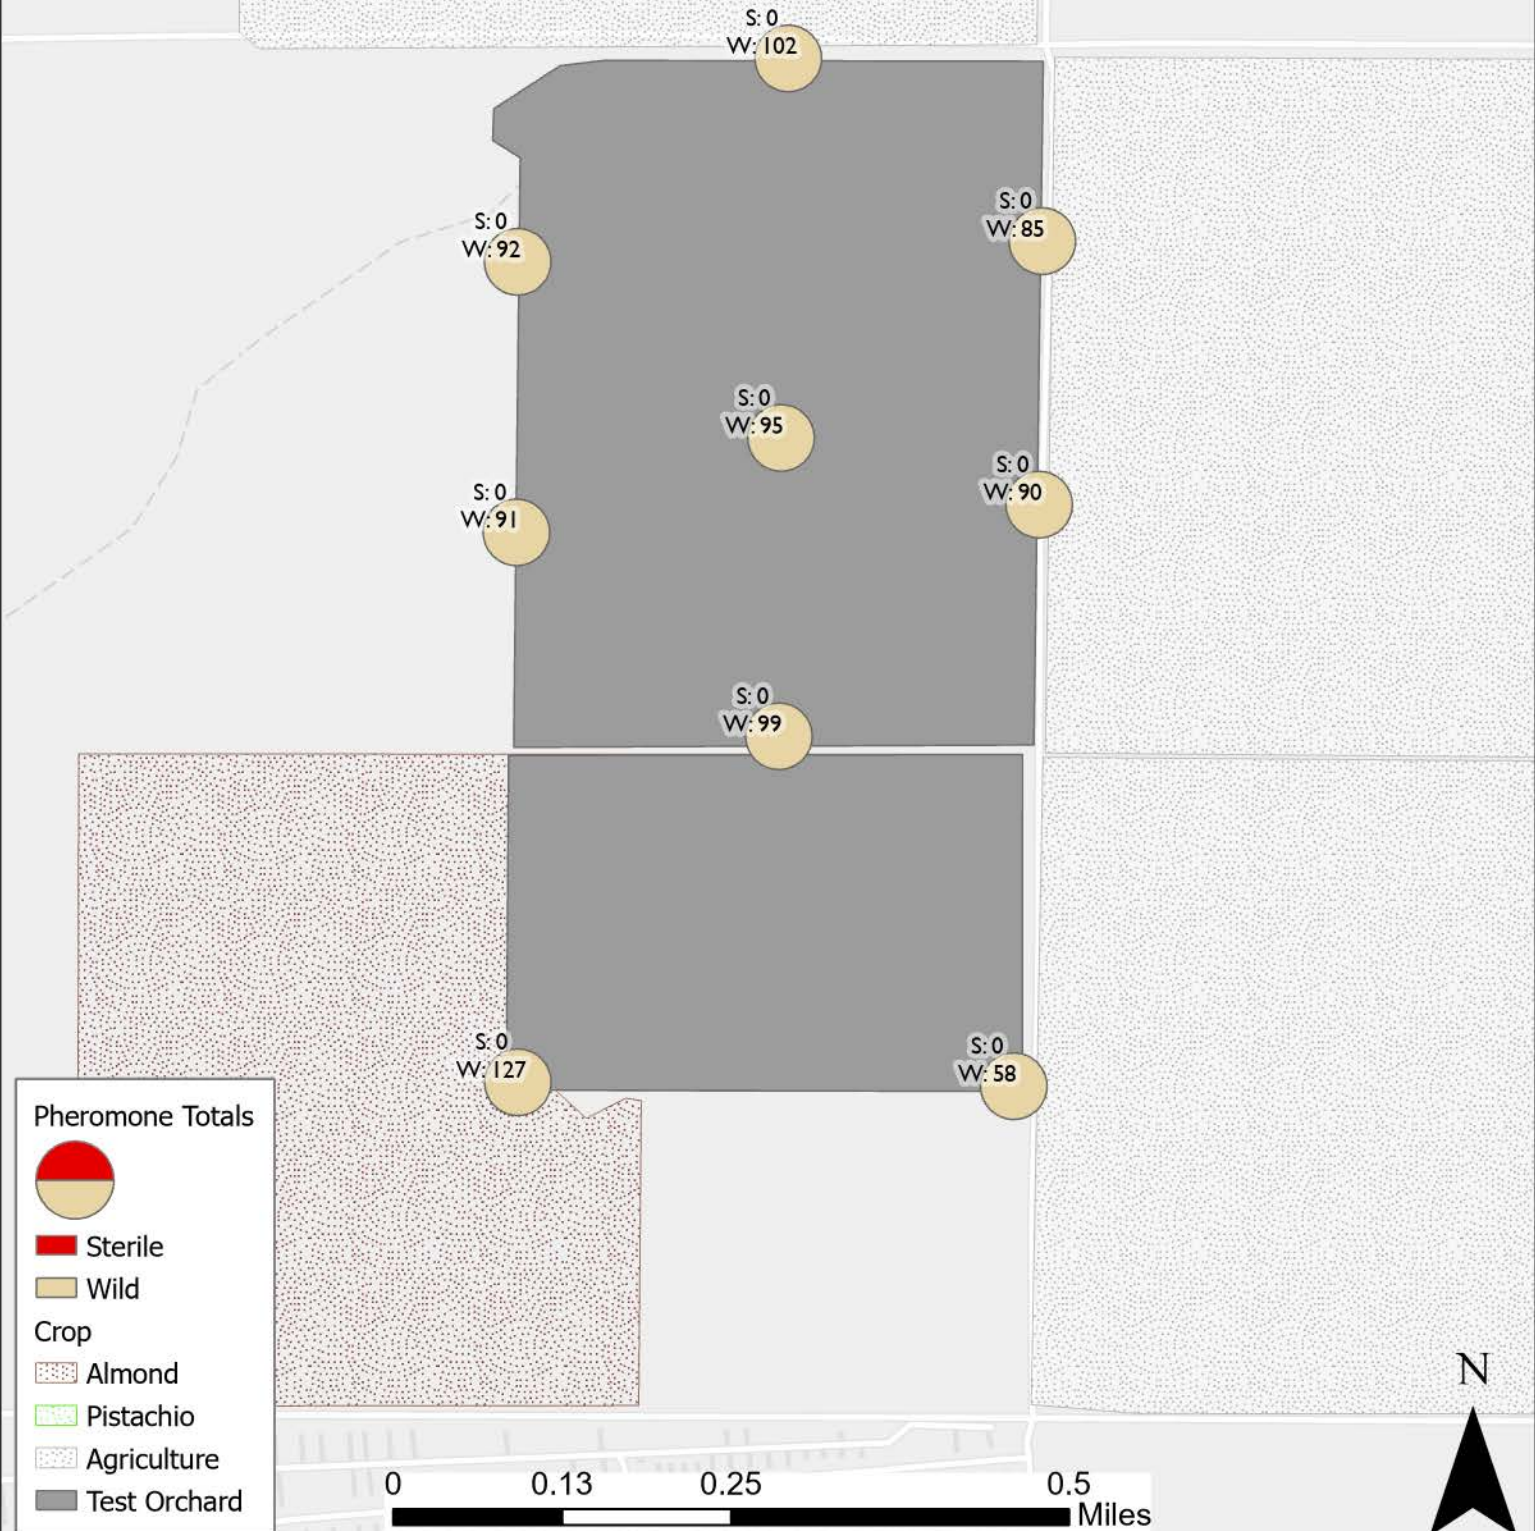

### Pheromone Totals

- Sterile
- Wild

- Crop
- Almond
  - Pistachio
  - Agriculture
  - Test Orchard

# 2026 Navel Orangeworm Trapping Pheromone Traps Zone 16 - Almond Totals through 6/26/2026

Prevailing wind 6 mph NW

**Pheromone Totals**

- Sterile
- Wild

- Crop**
- Almond
  - Pistachio
  - Agriculture
  - Test Orchard