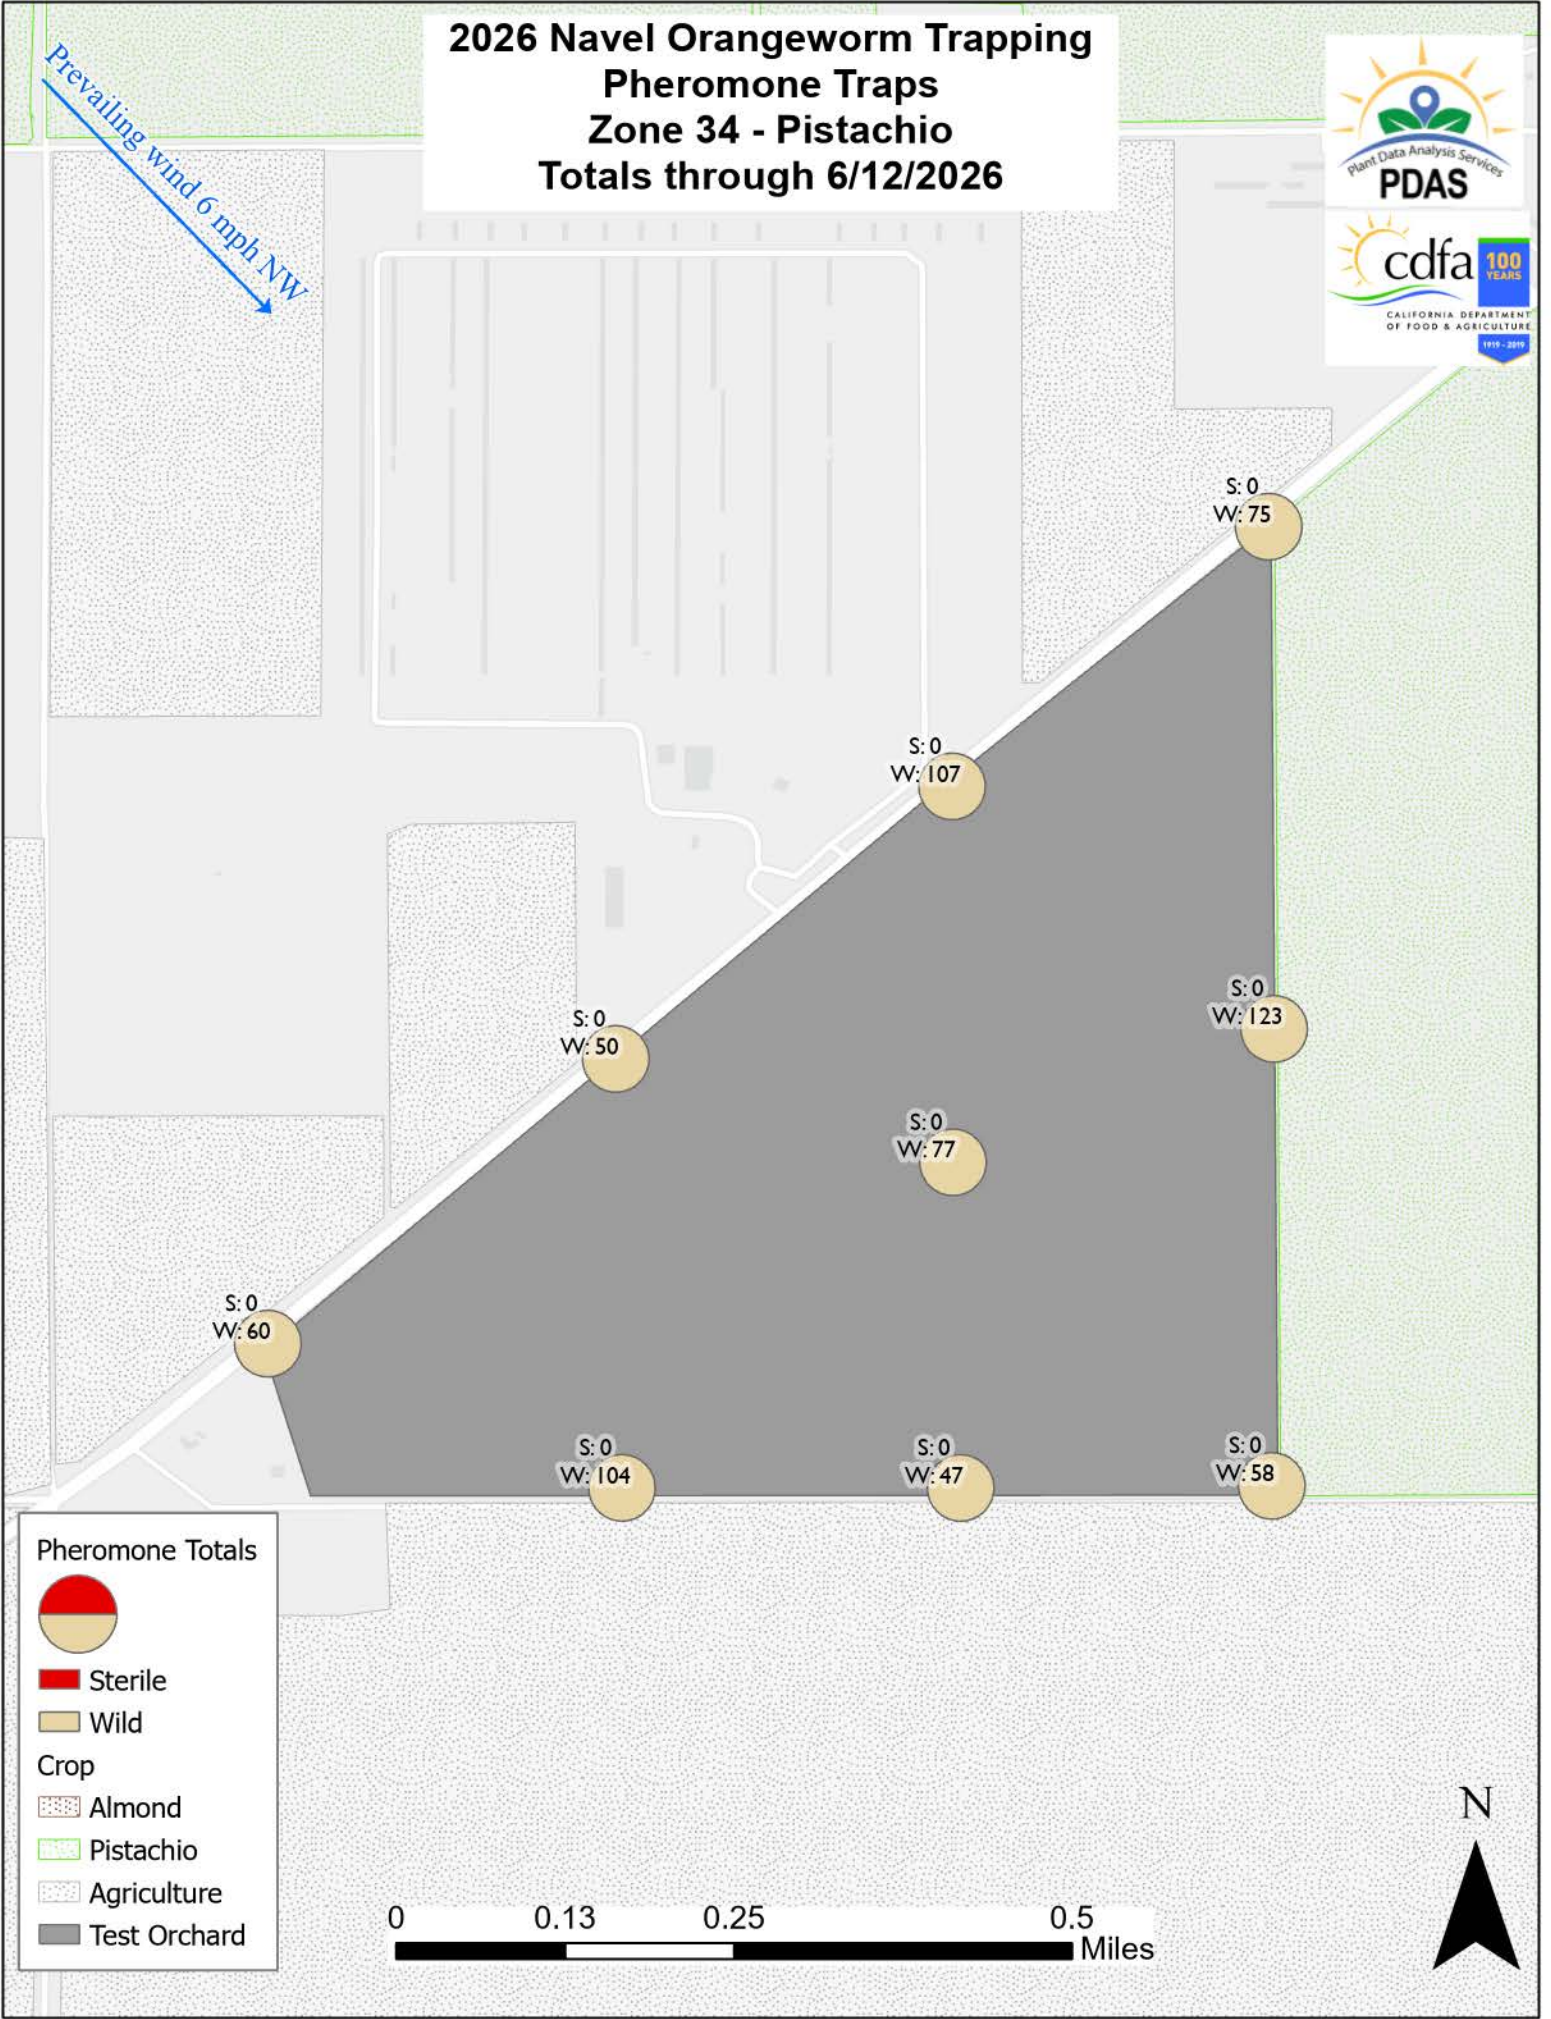

# 2026 Navel Orangeworm Trapping Pheromone Traps Zone 33 - Pistachio Totals through 6/12/2026

Prevailing wind 6 mph NW

**Pheromone Totals**

- Sterile
- Wild

**Crop**

- Almond
- Pistachio
- Agriculture
- Test Orchard

# 2026 Navel Orangeworm Trapping Pheromone Traps Zone 34 - Pistachio Totals through 6/12/2026

Prevailing wind 6 mph NW

**Pheromone Totals**

- Sterile
- Wild

- Crop**
- Almond
  - Pistachio
  - Agriculture
  - Test Orchard