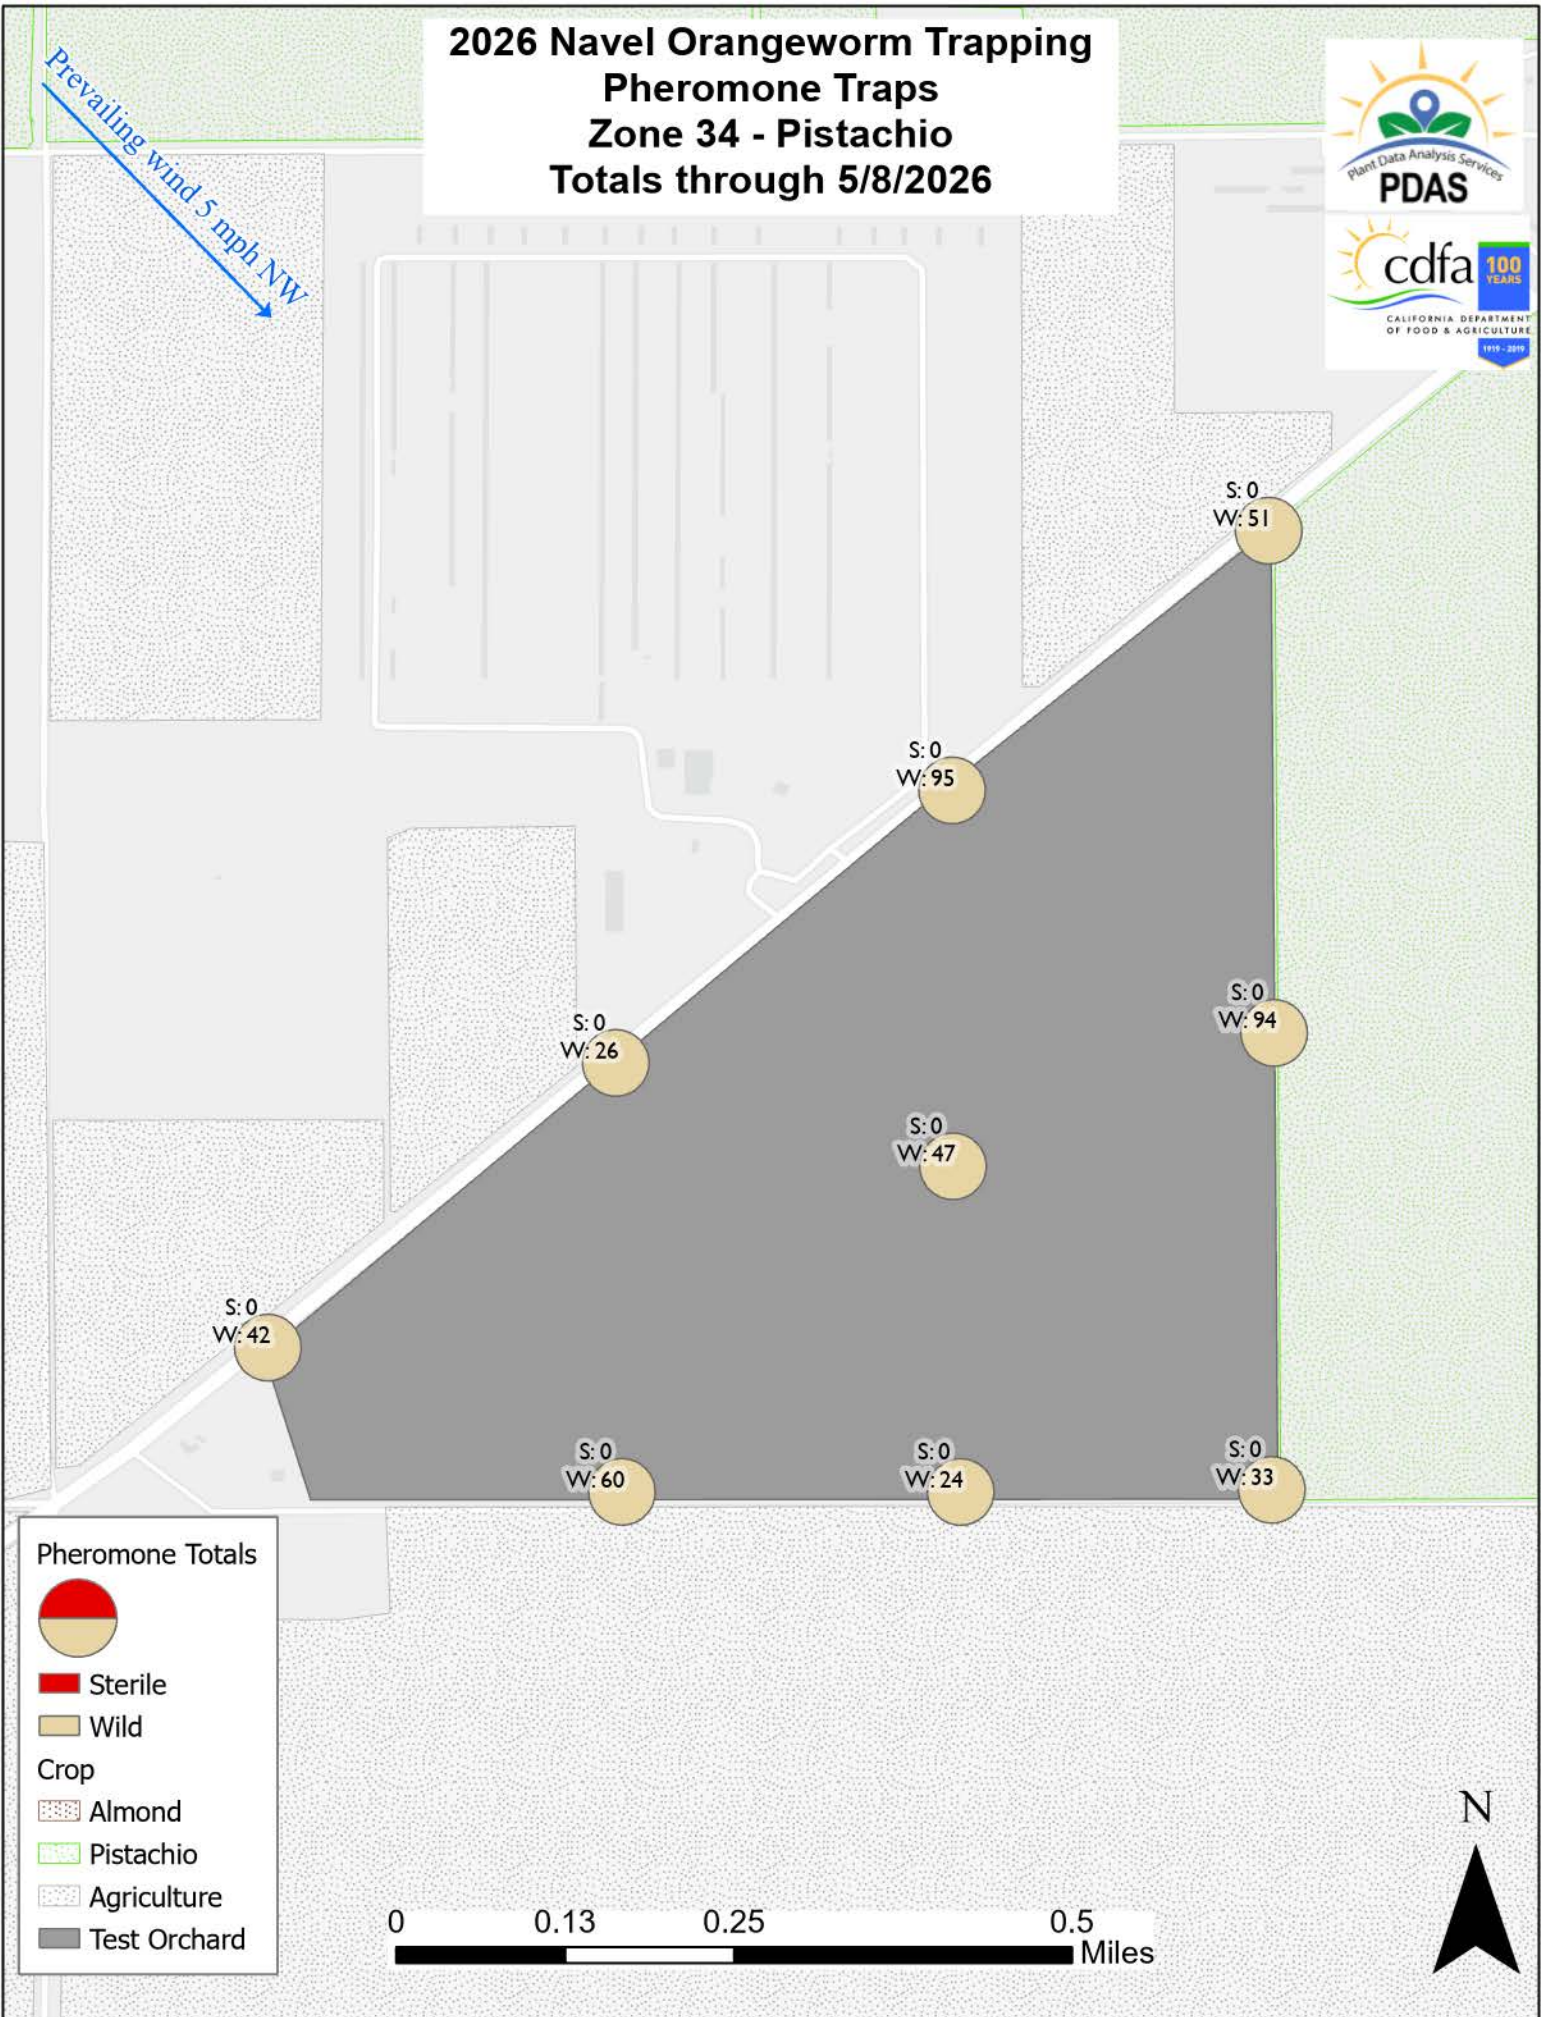

# 2026 Navel Orangeworm Trapping Pheromone Traps Zone 33 - Pistachio Totals through 5/8/2026

Prevailing wind 5 mph NW

**Pheromone Totals**

- Sterile
- Wild

**Crop**

- Almond
- Pistachio
- Agriculture
- Test Orchard

# 2026 Navel Orangeworm Trapping Pheromone Traps Zone 34 - Pistachio Totals through 5/8/2026

Prevailing wind 5 mph NW

**Pheromone Totals**

-  Sterile
-  Wild
- Crop**
-  Almond
-  Pistachio
-  Agriculture
-  Test Orchard