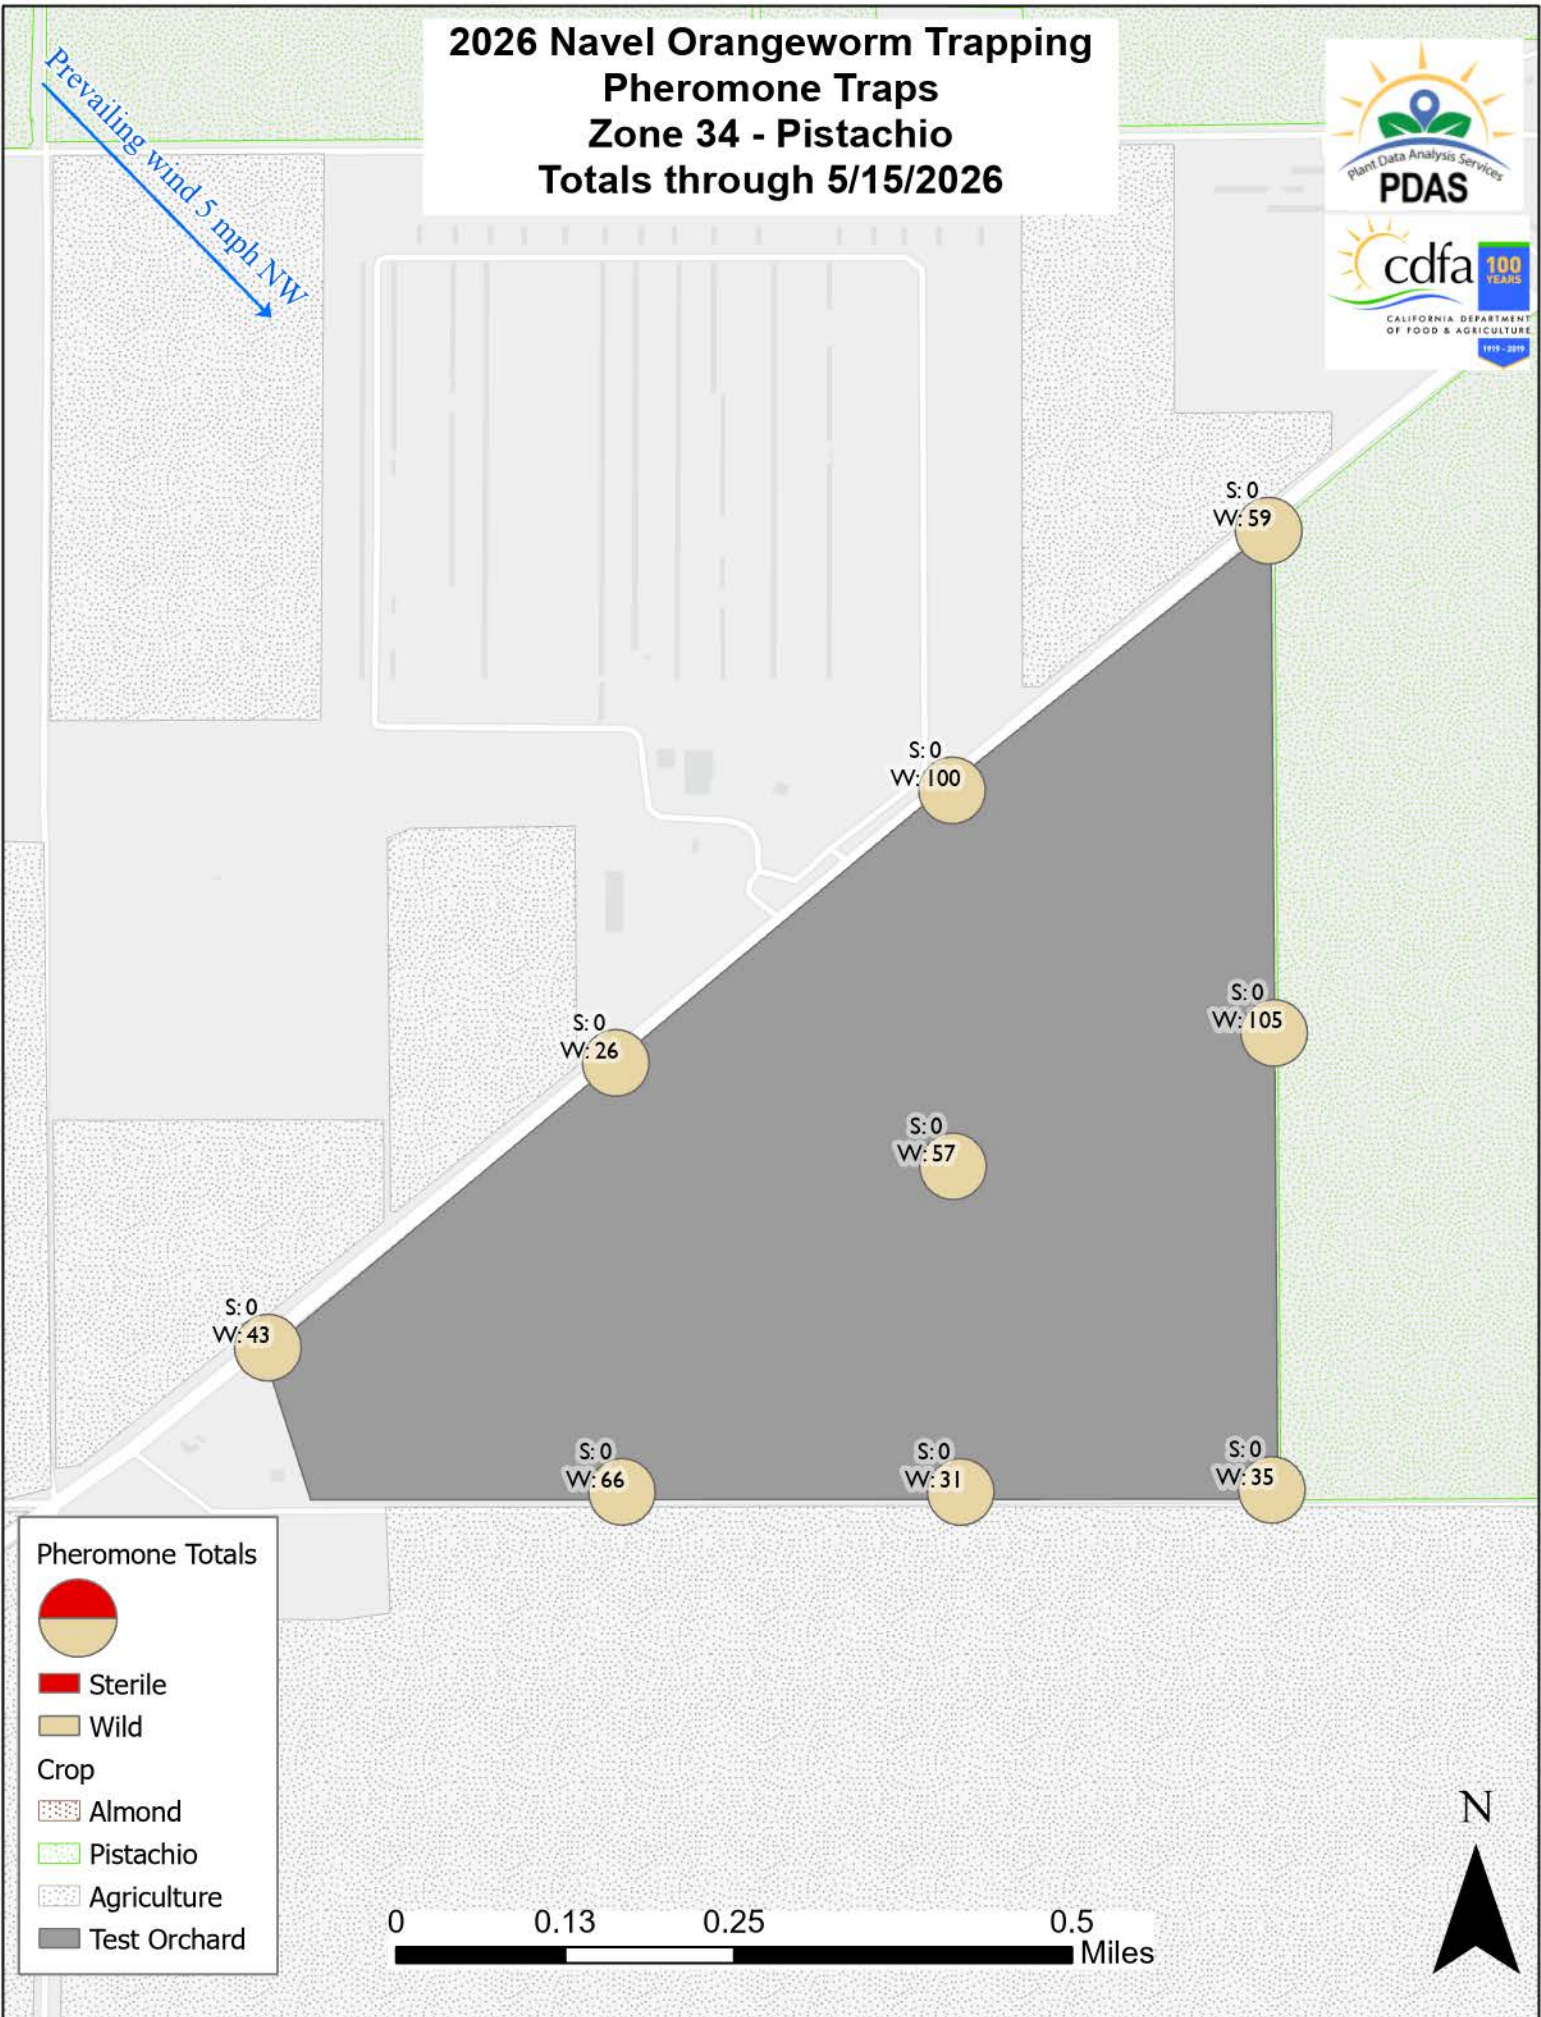

Prevailing wind 5 mph NW

Pheromone Totals

- Sterile
- Wild

Crop

- Almond
- Pistachio
- Agriculture
- Test Orchard