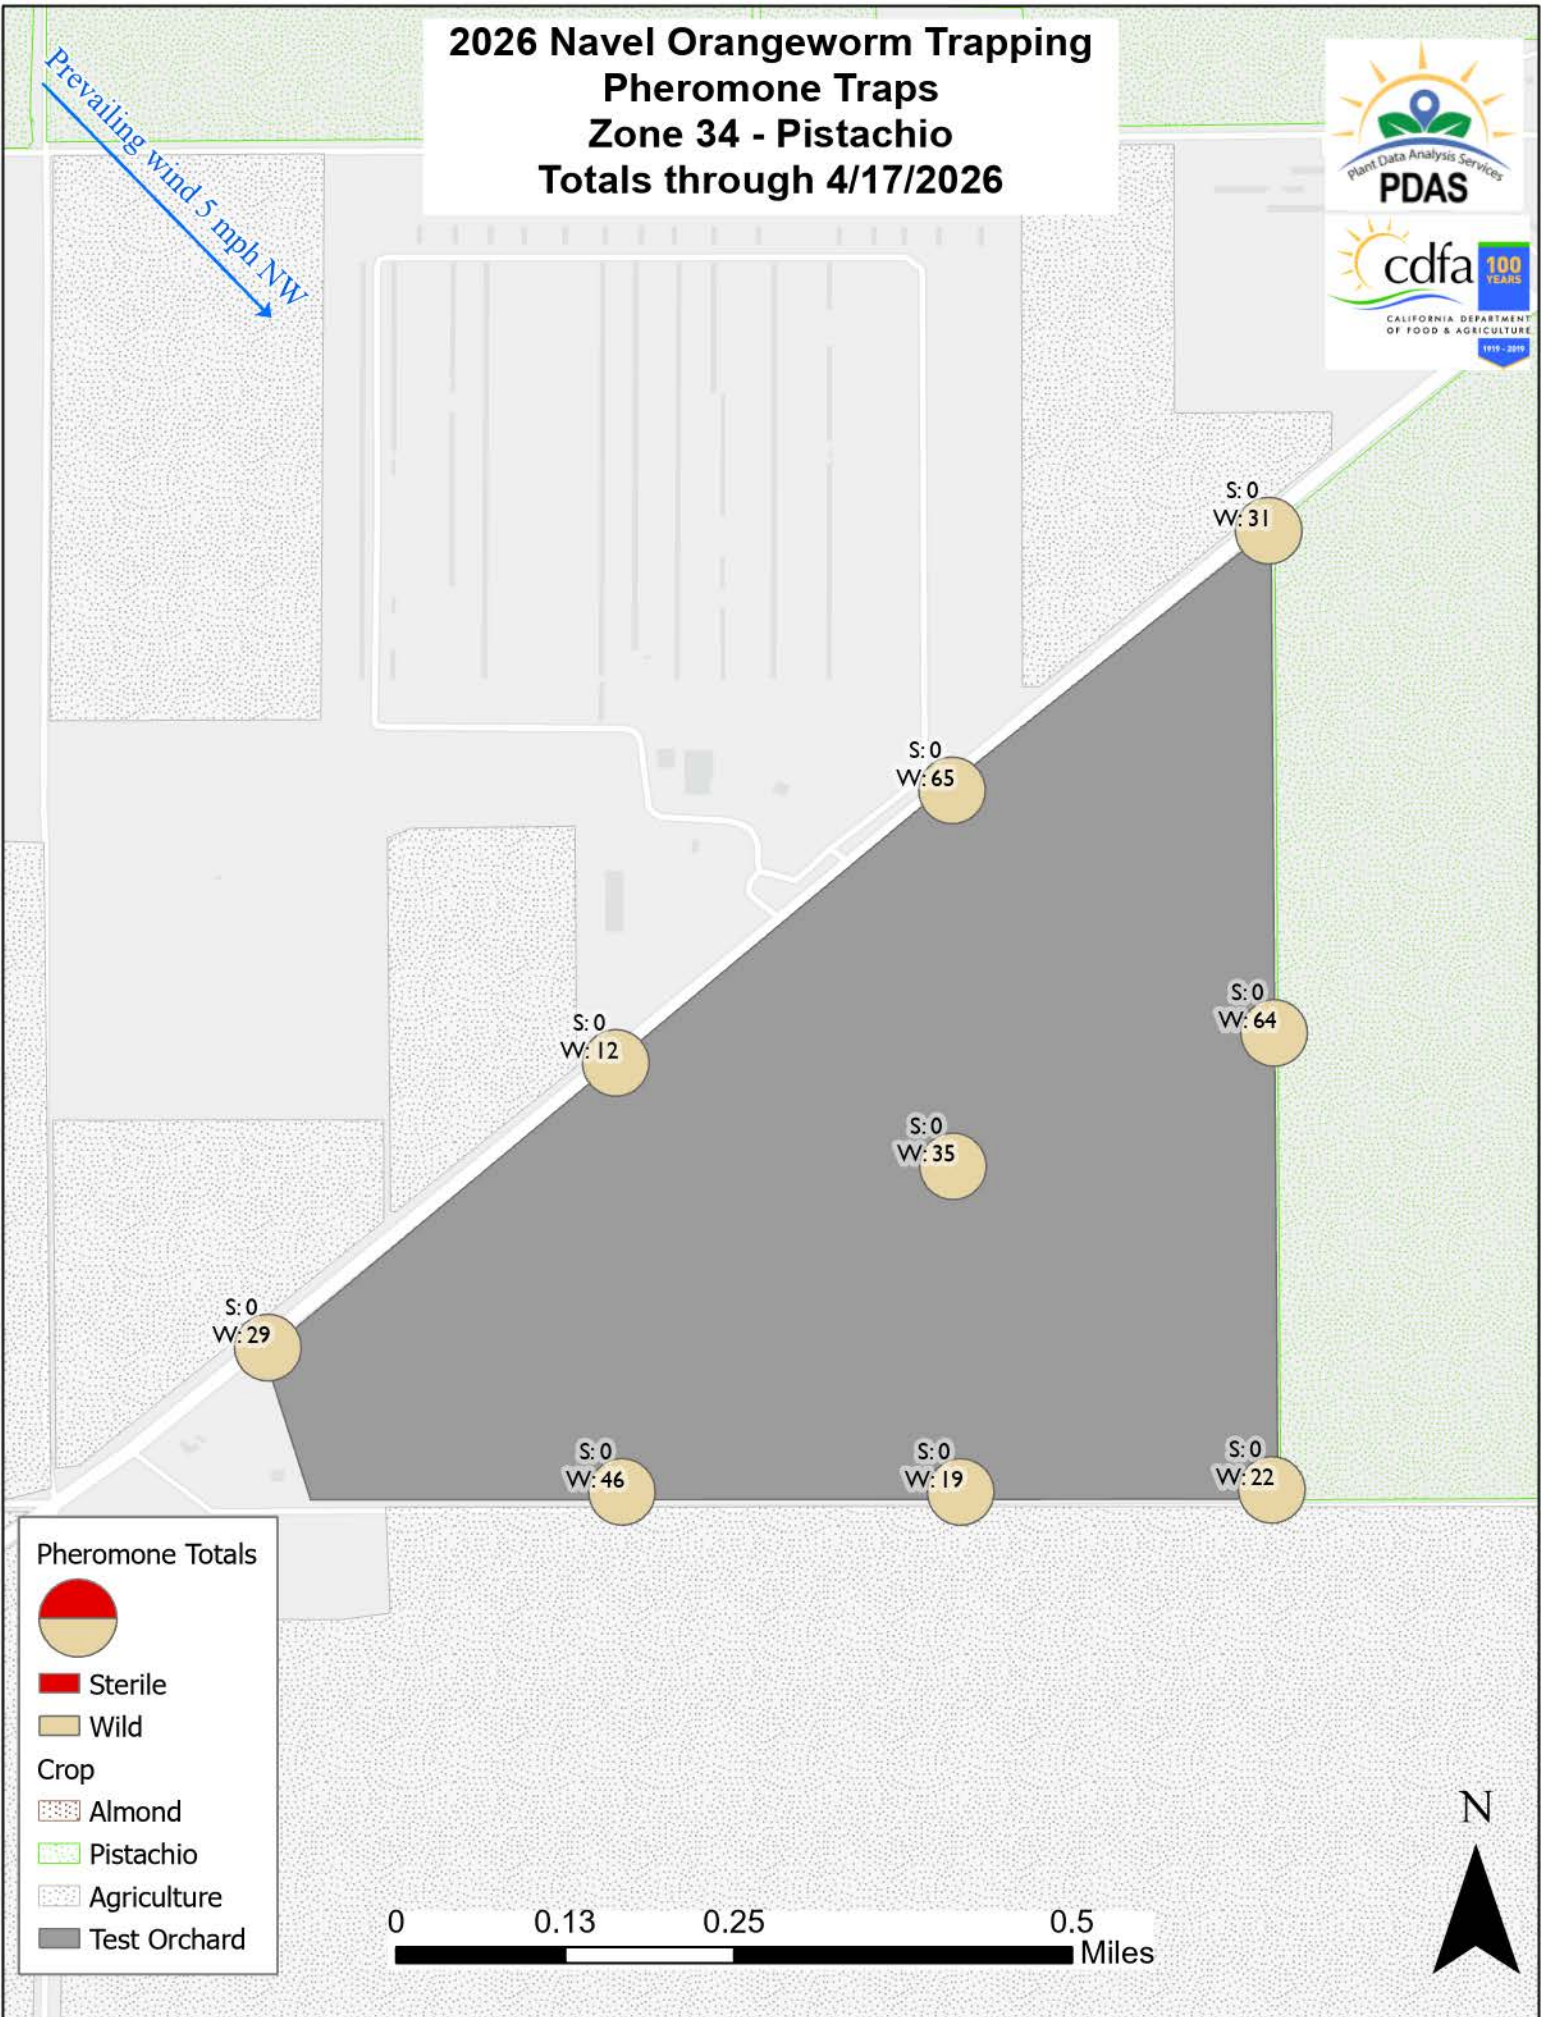

2026 Navel Orangeworm Trapping Pheromone Traps Zone 32 - Pistachio Totals through 4/17/2026

Prevailing wind 5 mph NW

Pheromone Totals

- Sterile
- Wild
- Crop
- Almond
- Pistachio
- Agriculture
- Test Orchard

2026 Navel Orangeworm Trapping Pheromone Traps Zone 33 - Pistachio Totals through 4/17/2026

Prevailing wind 5 mph NW

Pheromone Totals

- Sterile
- Wild

Crop

- Almond
- Pistachio
- Agriculture
- Test Orchard

2026 Navel Orangeworm Trapping Pheromone Traps Zone 34 - Pistachio Totals through 4/17/2026

Prevailing wind 5 mph NW

Pheromone Totals

-  Sterile
-  Wild

- Crop
-  Almond
 -  Pistachio
 -  Agriculture
 -  Test Orchard