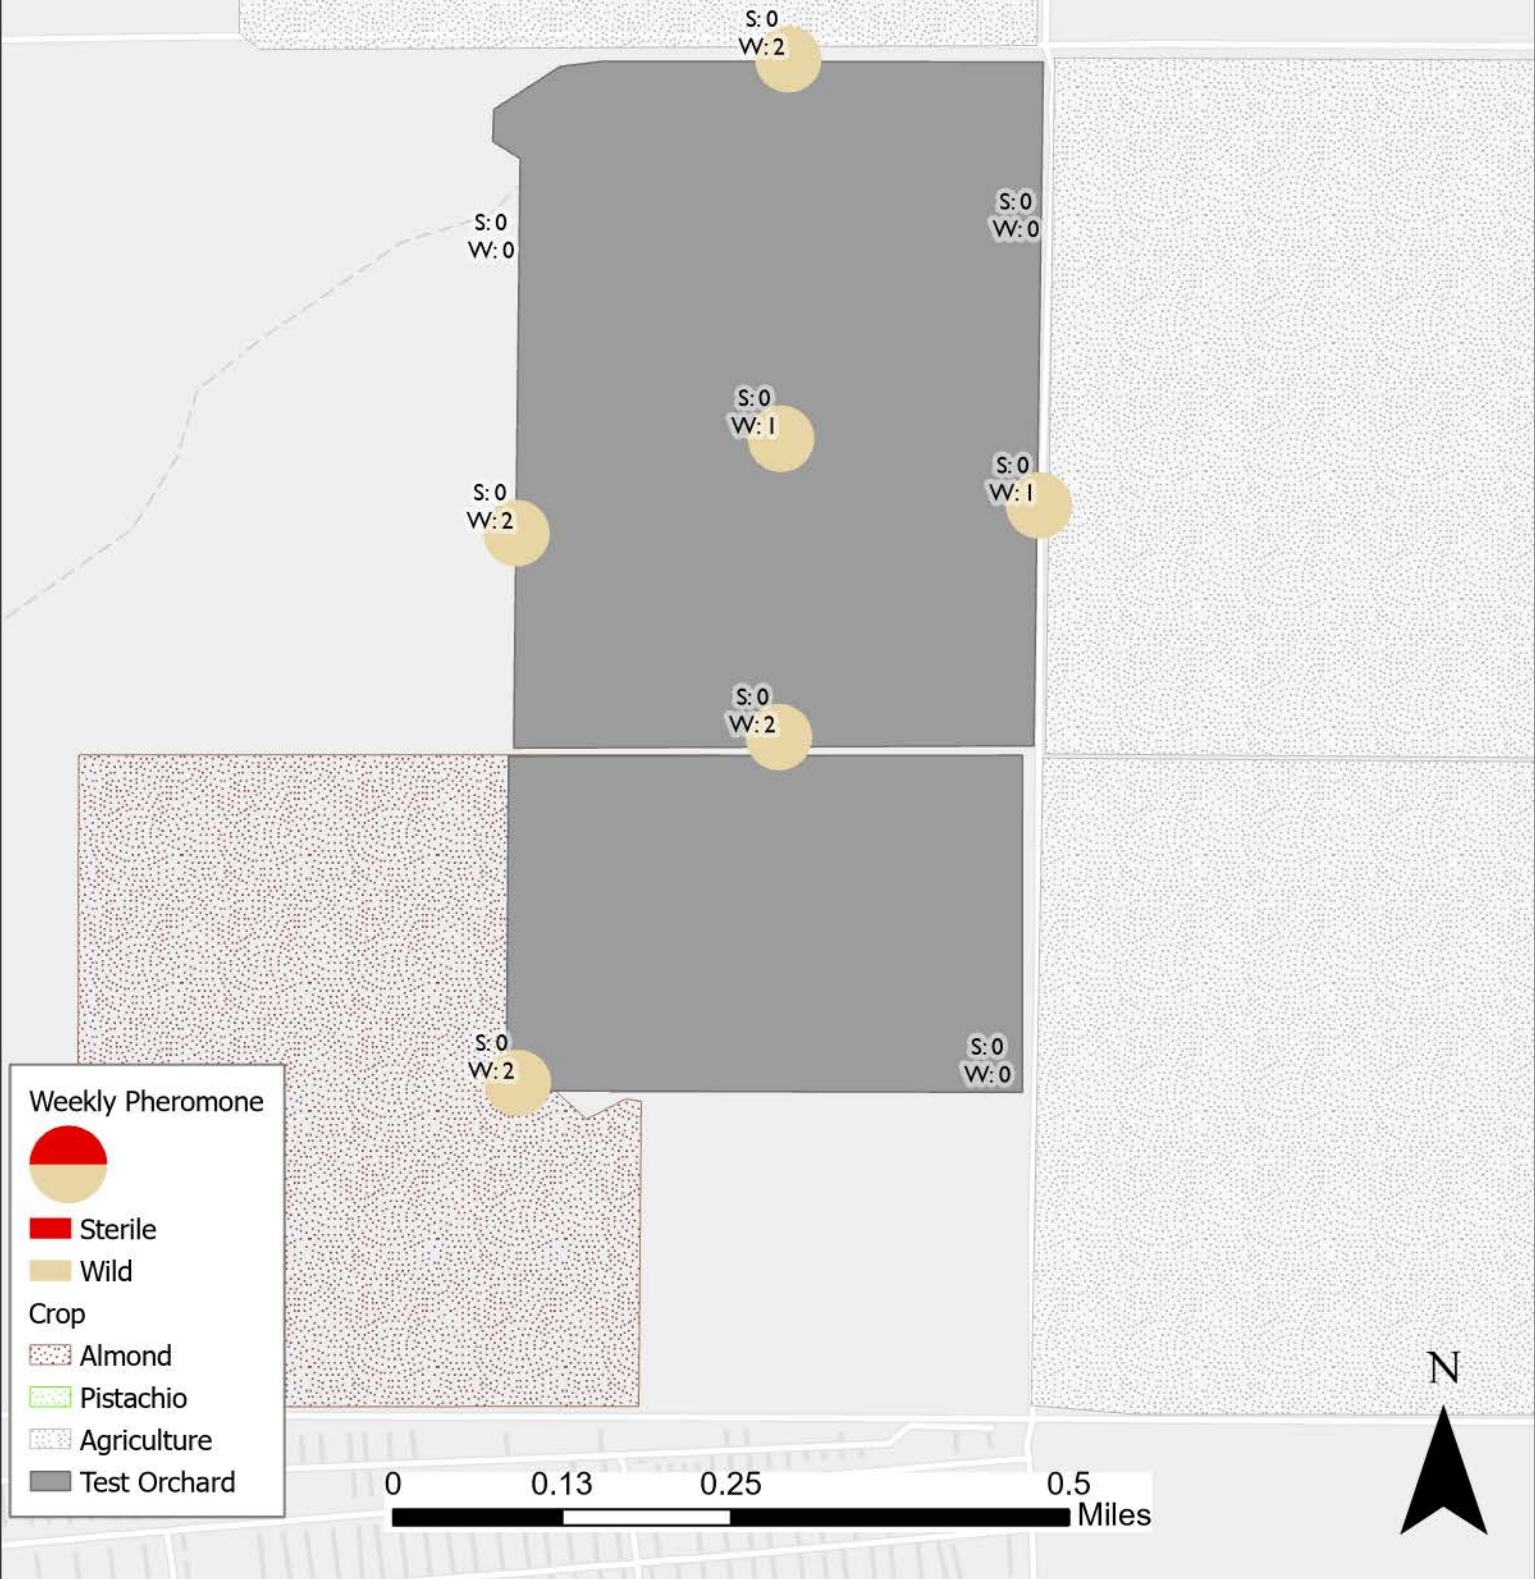

0 0.13 0.25 0.5 Miles

N

# 2026 Navel Orangeworm Trapping Pheromone Traps Zone 16 - Almond Week of 6/5/2026

Prevailing wind 17 mph NW