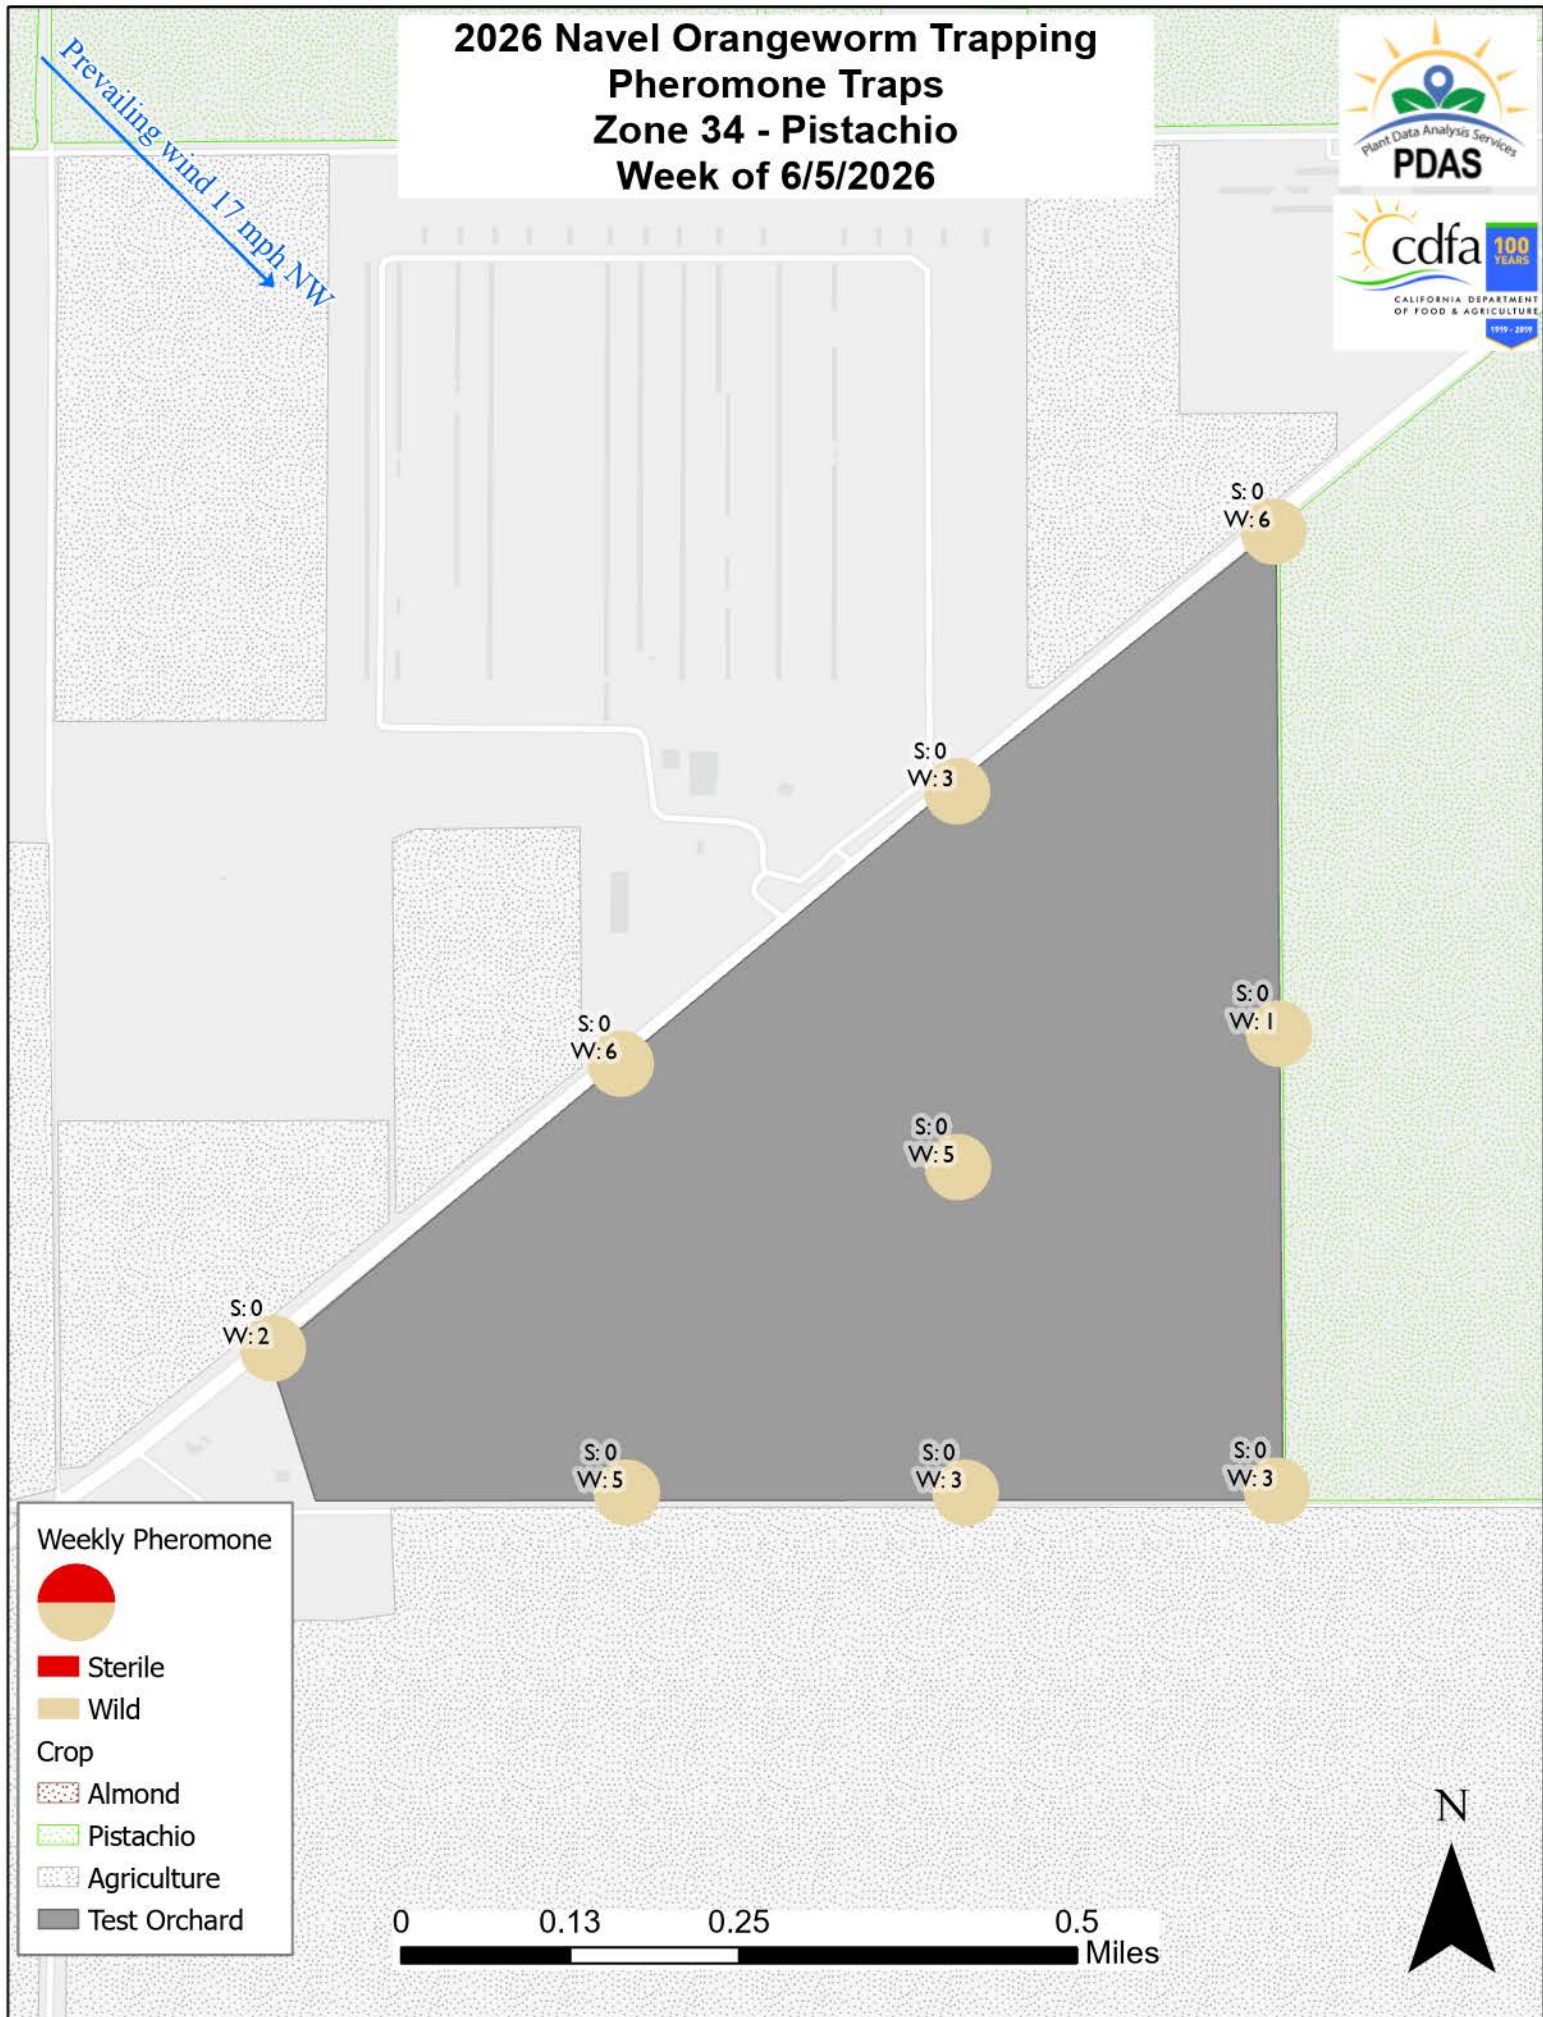

S: 0  
W: 13

S: 0  
W: 6

S: 0  
W: 6

**Weekly Pheromone**

**Crop**

- Almond (dotted pattern)
- Pistachio (green dotted pattern)
- Agriculture (light gray dotted pattern)
- Test Orchard (solid gray)

# 2026 Navel Orangeworm Trapping Pheromone Traps Zone 34 - Pistachio Week of 6/5/2026

Prevailing wind 17 mph NW