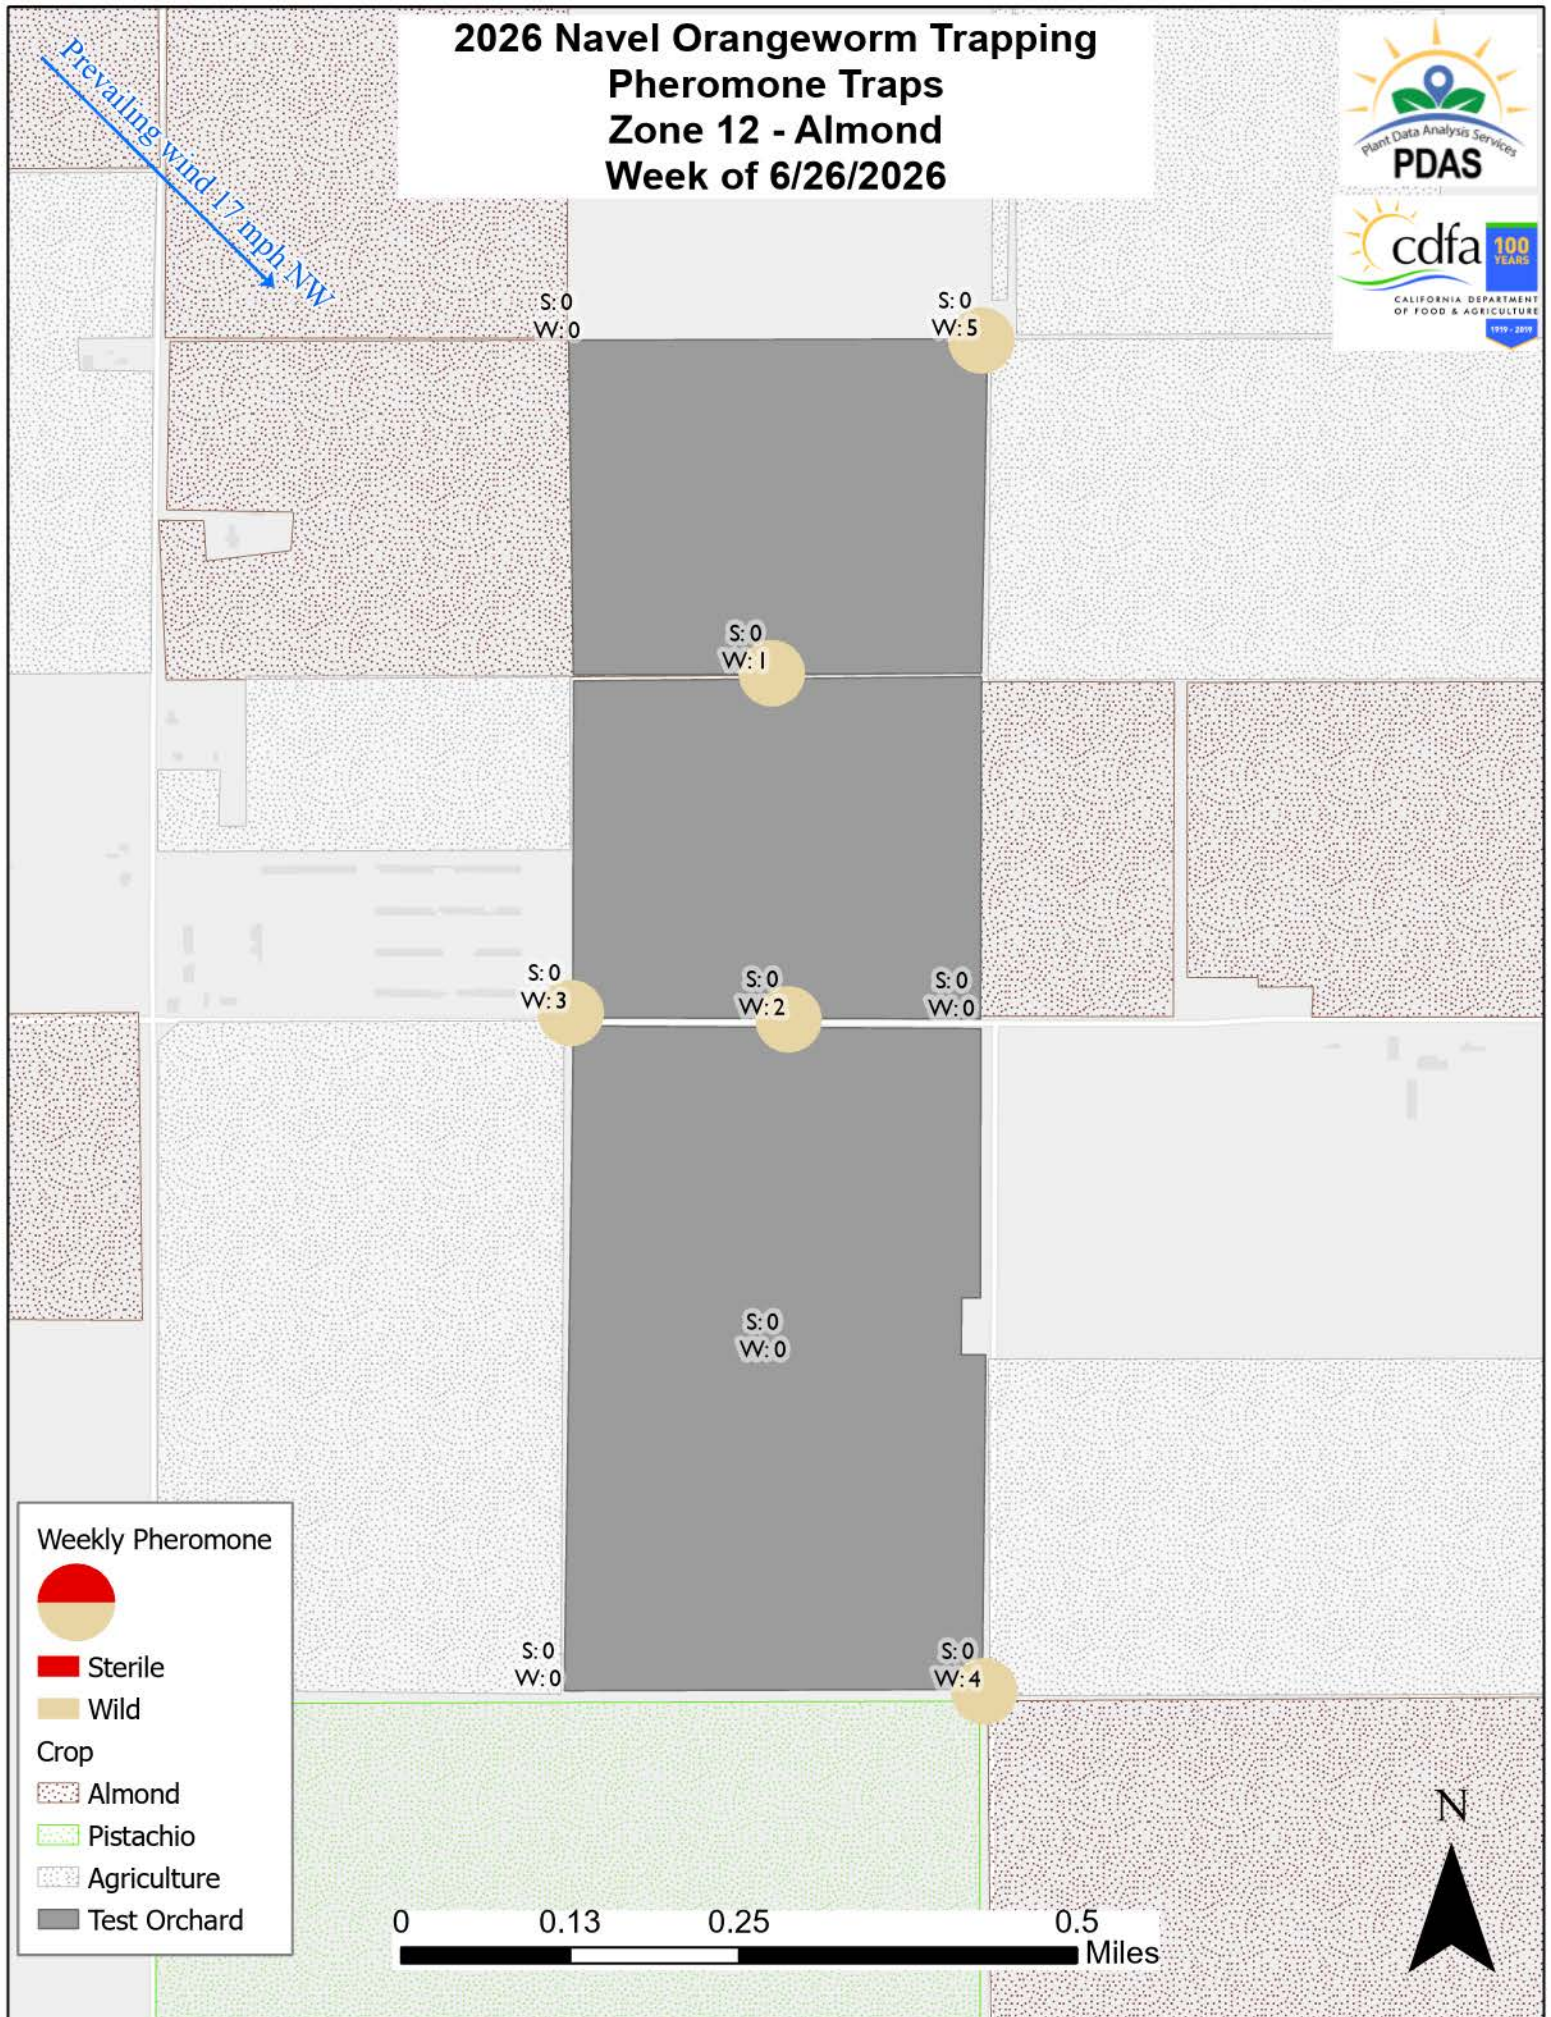

Weekly Pheromone

- Sterile
- Wild

Crop

- Almond
- Pistachio
- Agriculture
- Test Orchard

2026 Navel Orangeworm Trapping Pheromone Traps Zone 12 - Almond Week of 6/26/2026

Prevailing wind 17 mph NW

Weekly Pheromone