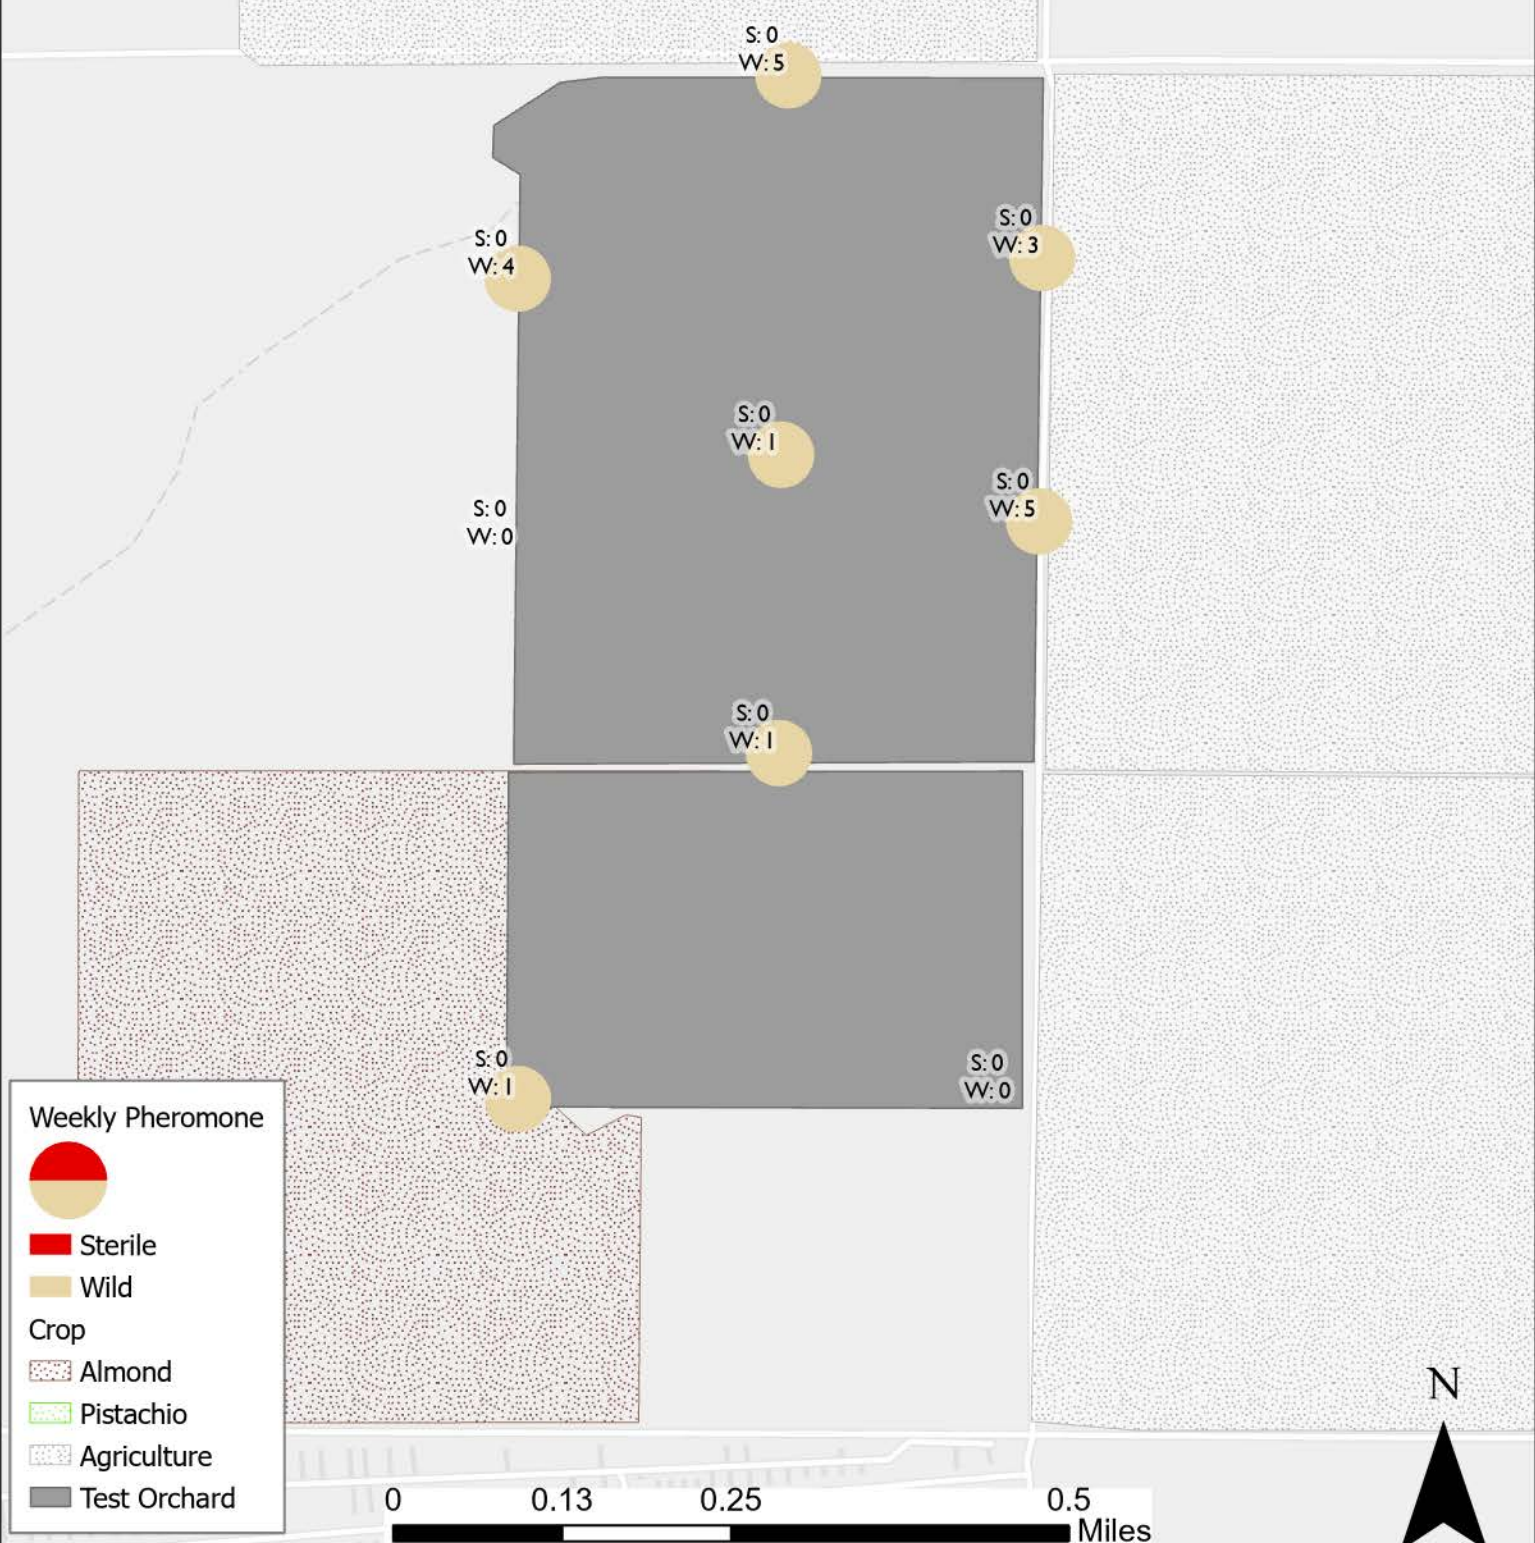

S: 0
W: 21

S: 0
W: 7

Weekly Pheromone

Sterile

Wild

Crop

Almond

Pistachio

Agriculture

Test Orchard

2026 Navel Orangeworm Trapping Pheromone Traps Zone 16 - Almond Week of 6/26/2026

Prevailing wind 17 mph NW

2026 Navel Orangeworm Trapping Pheromone Traps Zone 17 - Almond Week of 6/26/2026

Prevailing wind 17 mph NW

Weekly Pheromone

- Sterile
- Wild

Crop

- Almond
- Pistachio
- Agriculture
- Test Orchard

2026 Navel Orangeworm Trapping Pheromone Traps Zone 18 - Almond Week of 6/26/2026

Prevailing wind 17 mph NW