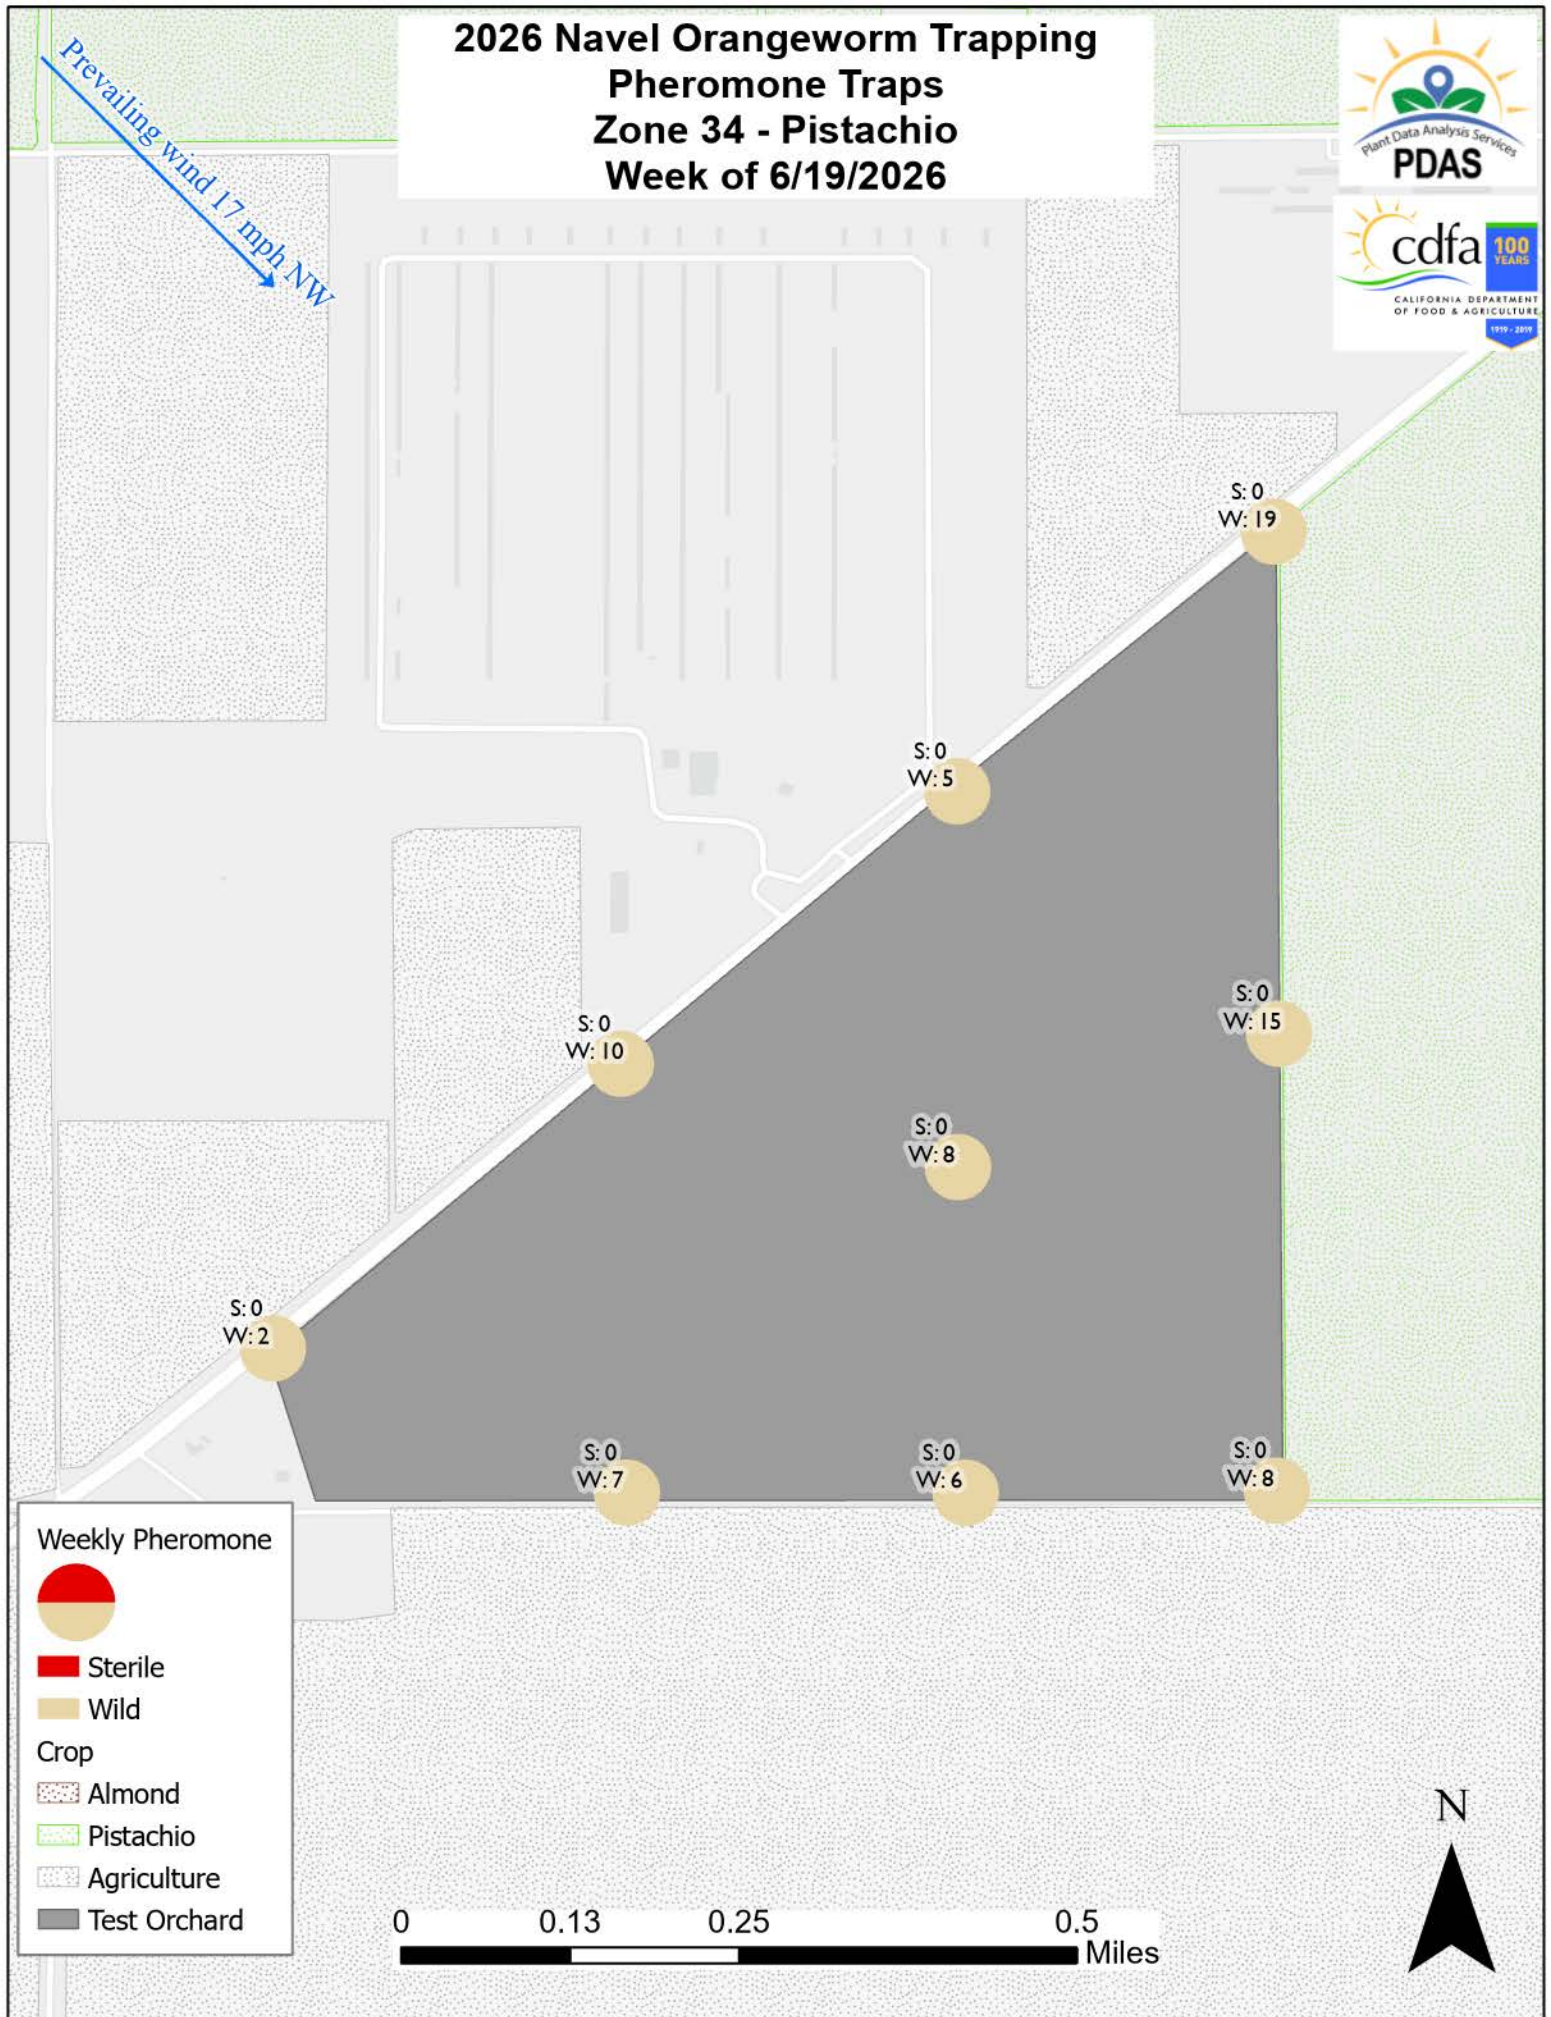

Weekly Pheromone

Crop

- Almond (dotted pattern)
- Pistachio (green dashed pattern)
- Agriculture (light gray dotted pattern)
- Test Orchard (solid gray)

2026 Navel Orangeworm Trapping Pheromone Traps Zone 33 - Pistachio Week of 6/19/2026

Prevailing wind 17 mph NW

Weekly Pheromone

- Sterile
- Wild

Crop

- Almond
- Pistachio
- Agriculture
- Test Orchard

2026 Navel Orangeworm Trapping Pheromone Traps Zone 34 - Pistachio Week of 6/19/2026

Prevailing wind 17 mph NW