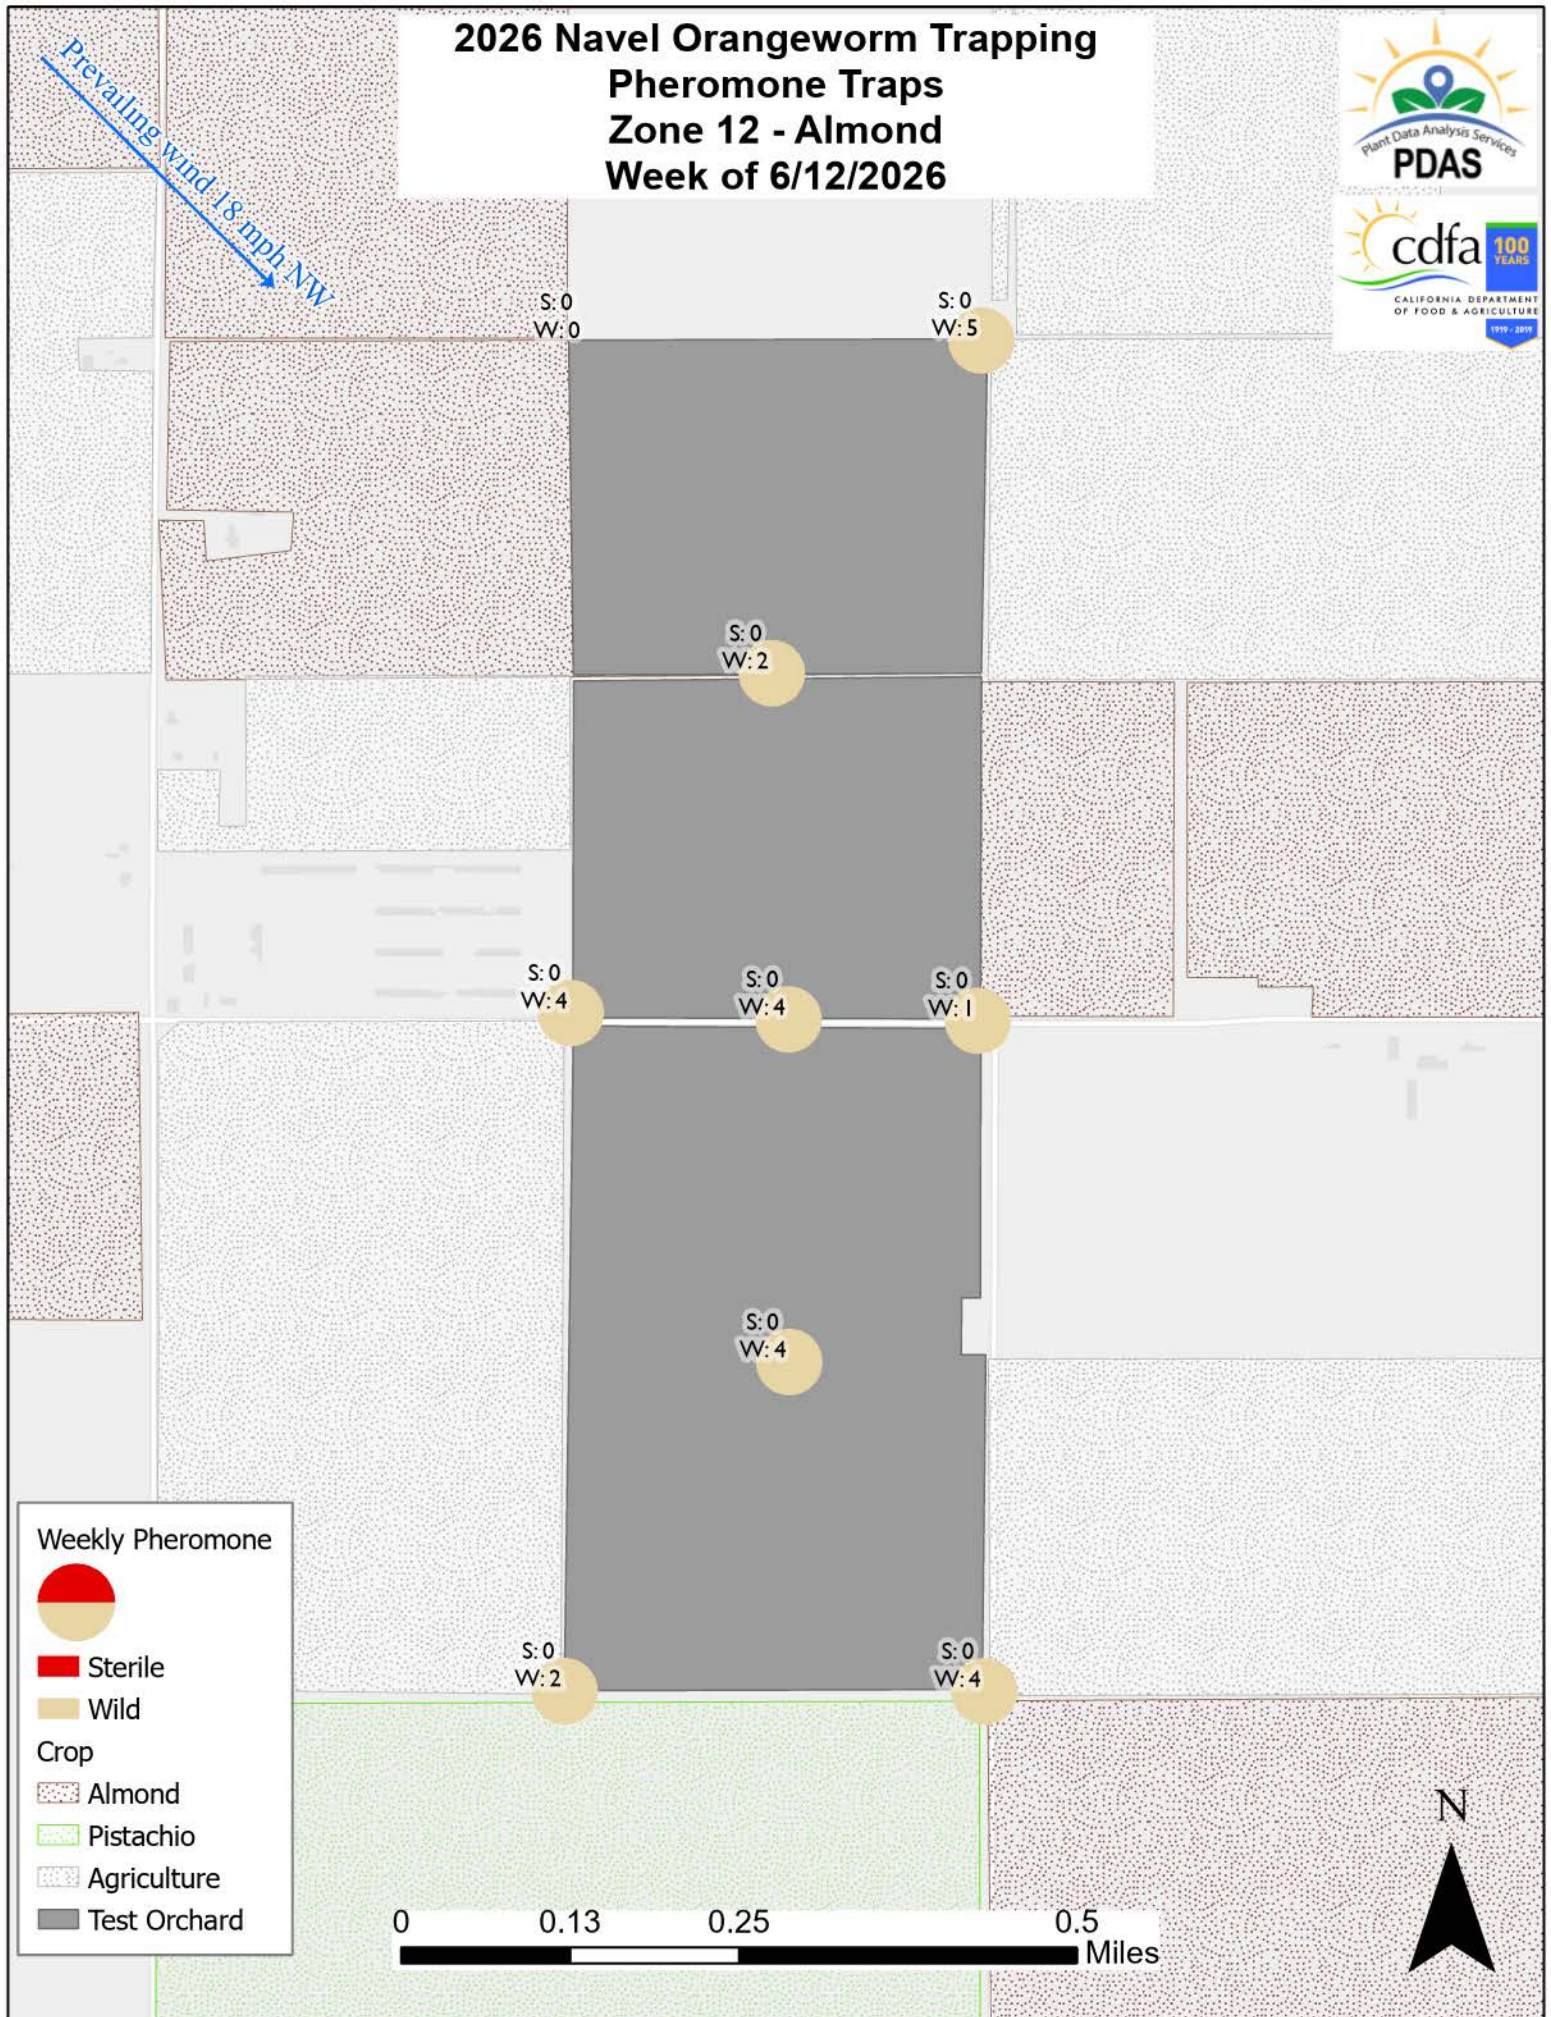

# 2026 Navel Orangeworm Trapping Pheromone Traps Zone 12 - Almond Week of 6/12/2026

Prevailing wind 18 mph NW

**Weekly Pheromone**

- Sterile
- Wild

**Crop**

- Almond
- Pistachio
- Agriculture
- Test Orchard