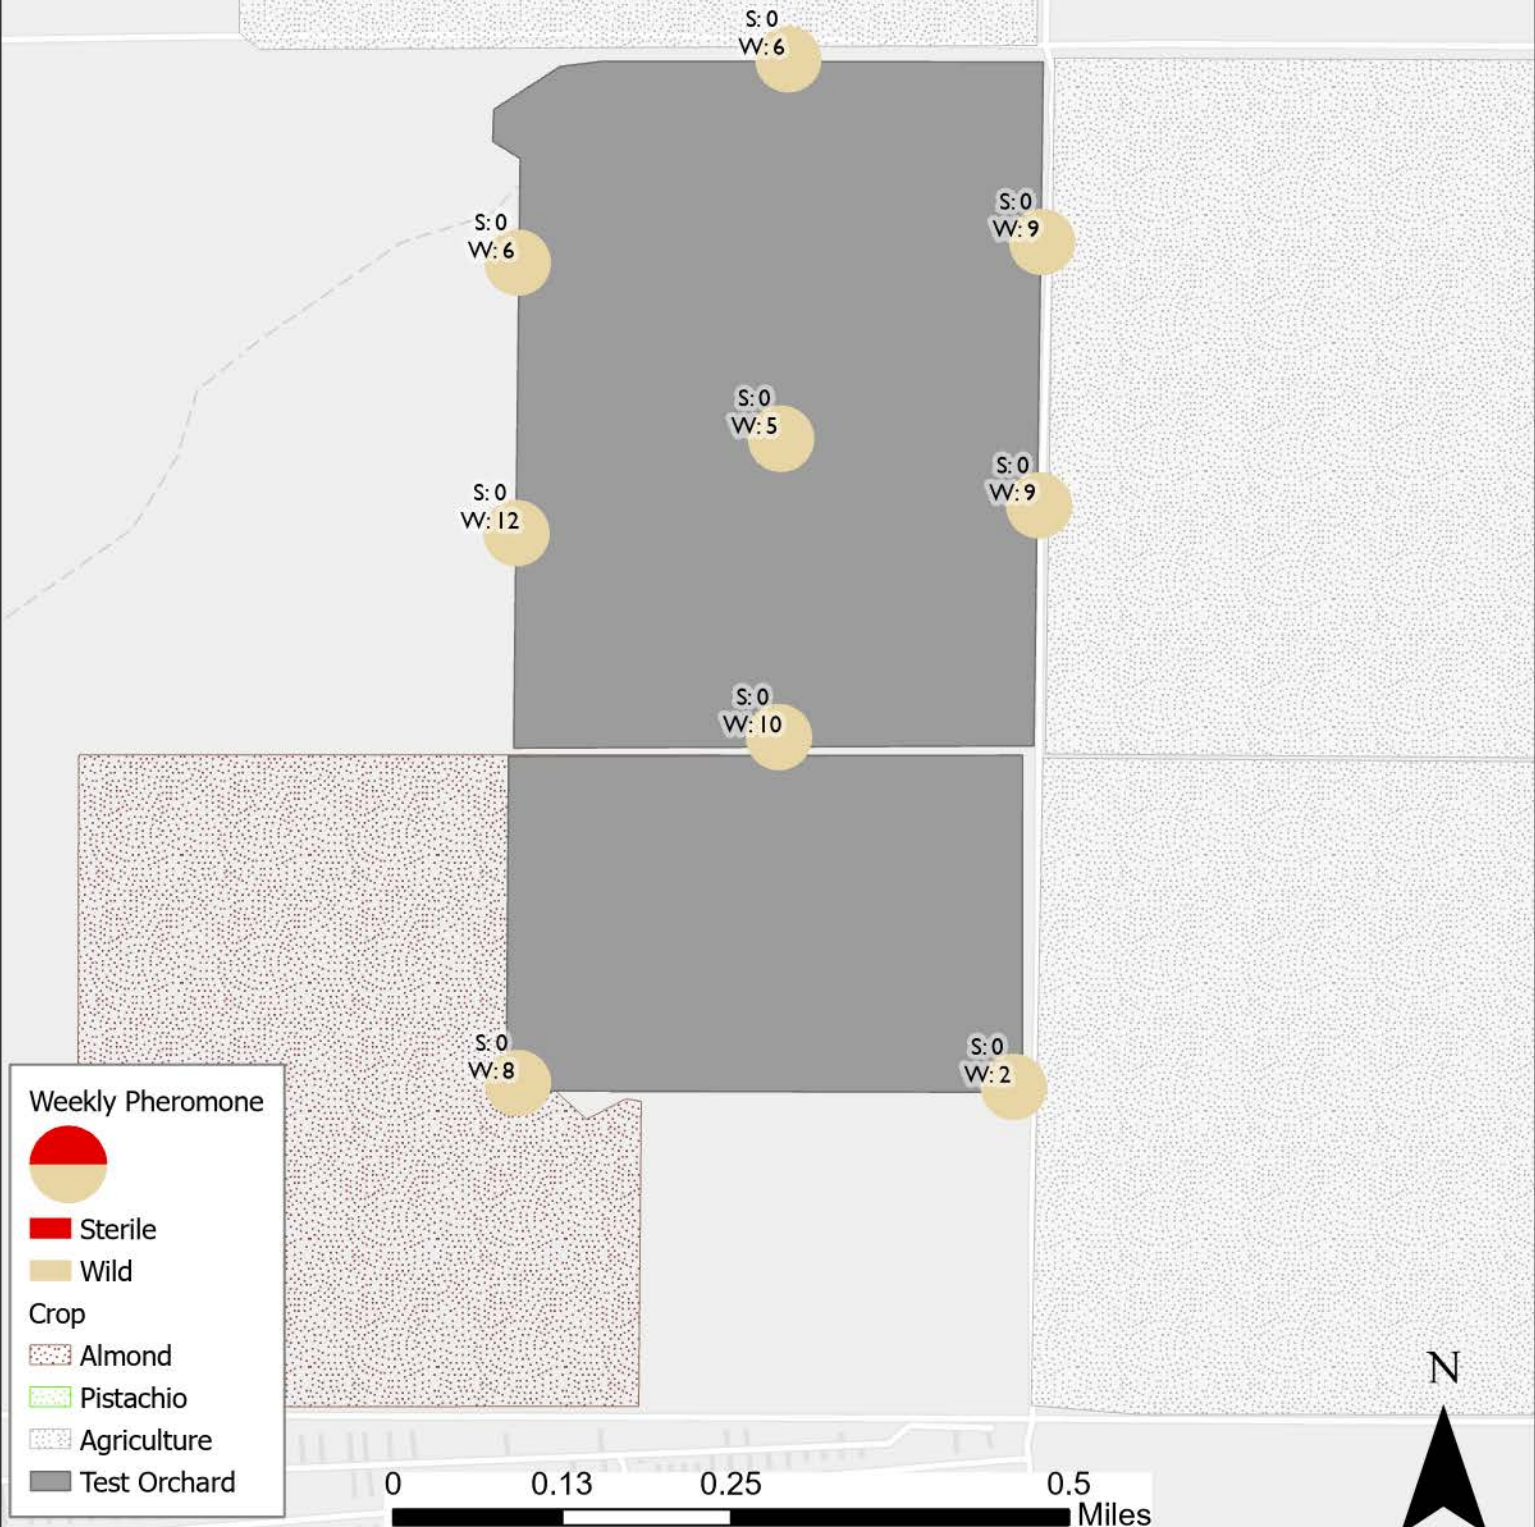

# 2026 Navel Orangeworm Trapping Pheromone Traps Zone 15 - Almond Week of 6/12/2026

Prevailing wind 18 mph NW

**Weekly Pheromone**

- Sterile
- Wild

**Crop**

- Almond
- Pistachio
- Agriculture
- Test Orchard

# 2026 Navel Orangeworm Trapping Pheromone Traps Zone 16 - Almond Week of 6/12/2026

Prevailing wind 18 mph NW