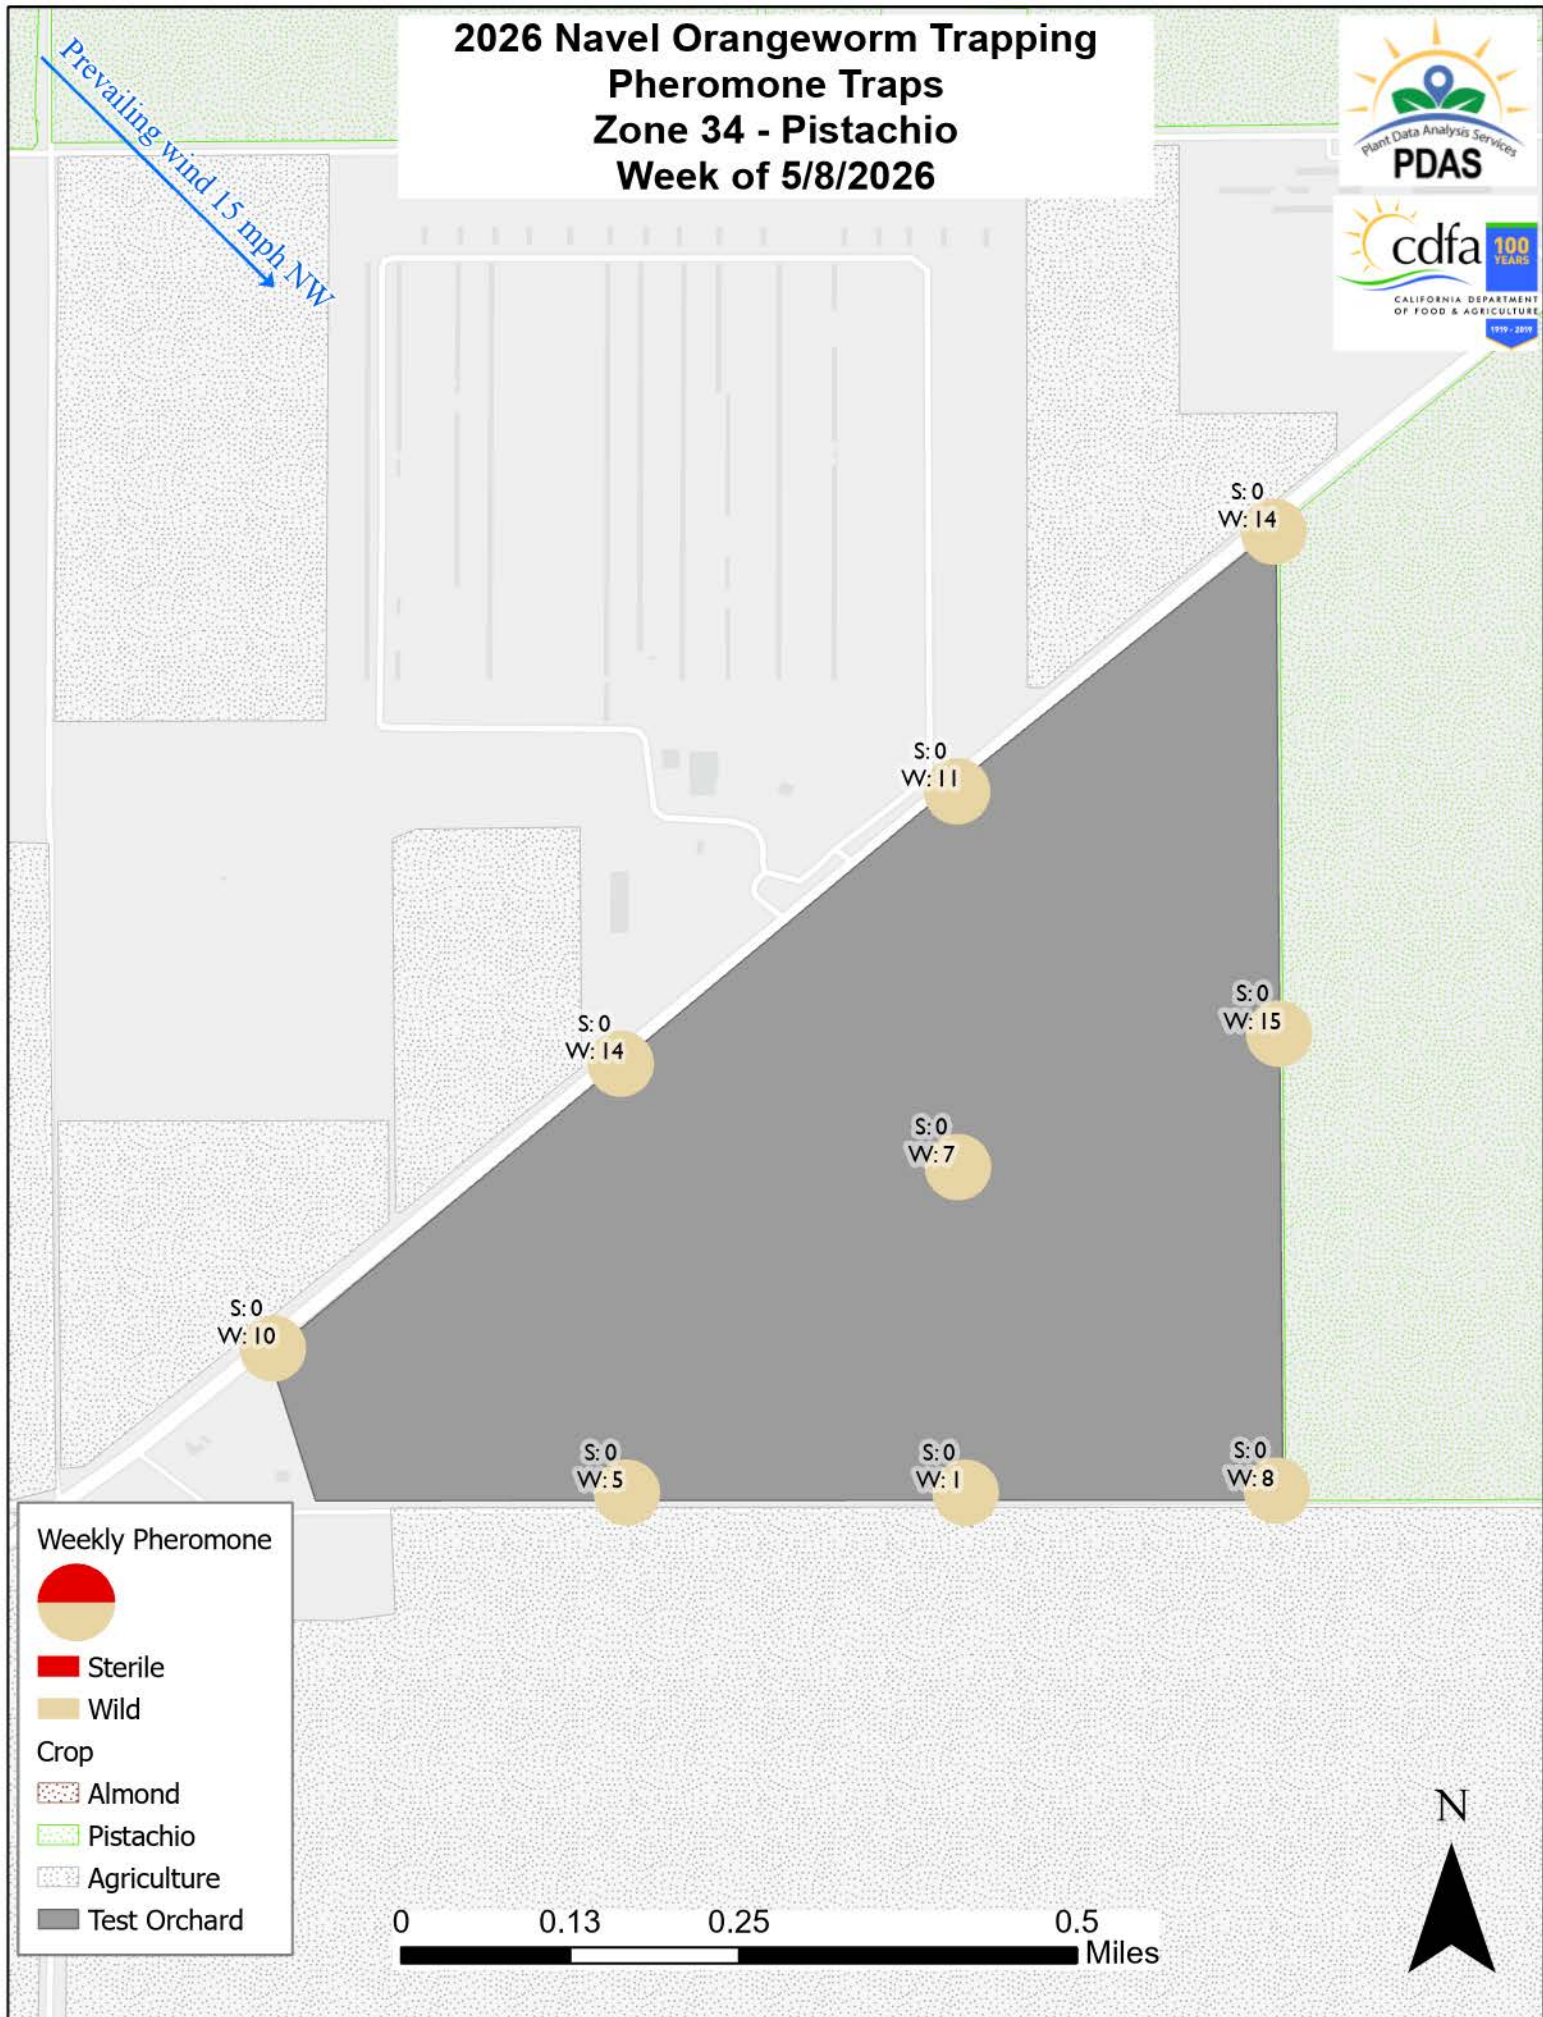

Weekly Pheromone

- Sterile
- Wild

Crop

- Almond
- Pistachio
- Agriculture
- Test Orchard

2026 Navel Orangeworm Trapping Pheromone Traps Zone 33 - Pistachio Week of 5/8/2026

Prevailing wind 15 mph NW

Weekly Pheromone

- Sterile
- Wild

Crop

- Almond
- Pistachio
- Agriculture
- Test Orchard

2026 Navel Orangeworm Trapping Pheromone Traps Zone 34 - Pistachio Week of 5/8/2026

Prevailing wind 15 mph NW

Weekly Pheromone

- Sterile
- Wild