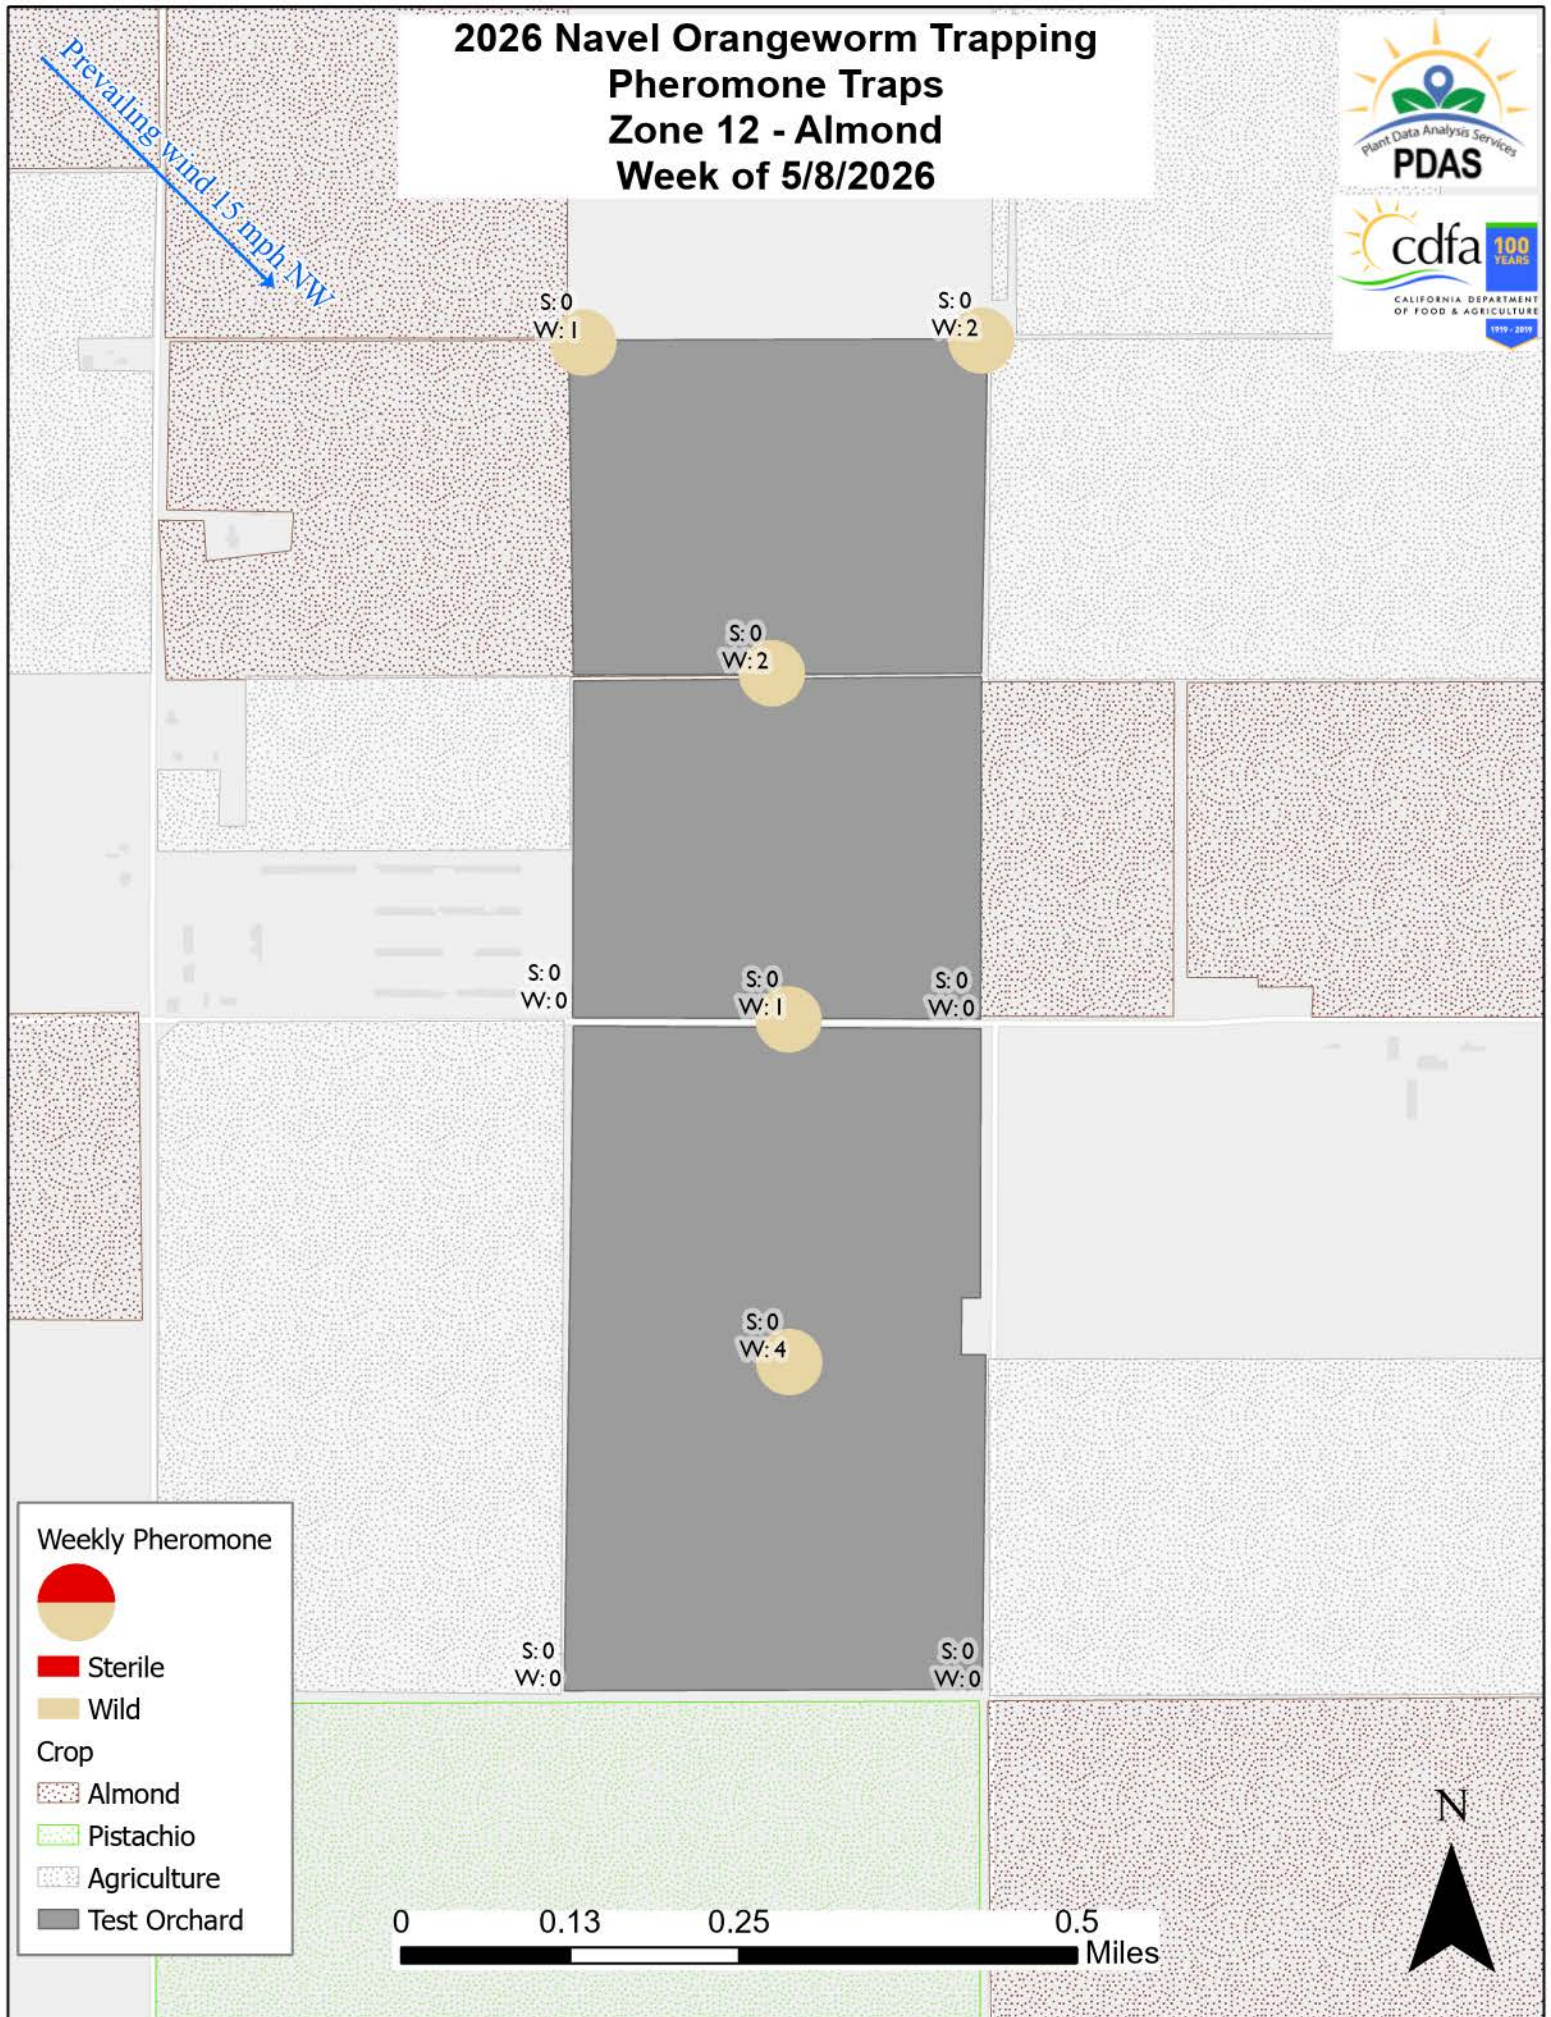

- Sterile
- Wild

Crop

- Almond
- Pistachio
- Agriculture
- Test Orchard

2026 Navel Orangeworm Trapping Pheromone Traps Zone 12 - Almond Week of 5/8/2026

Prevailing wind 15 mph NW

Weekly Pheromone

- Sterile
- Wild