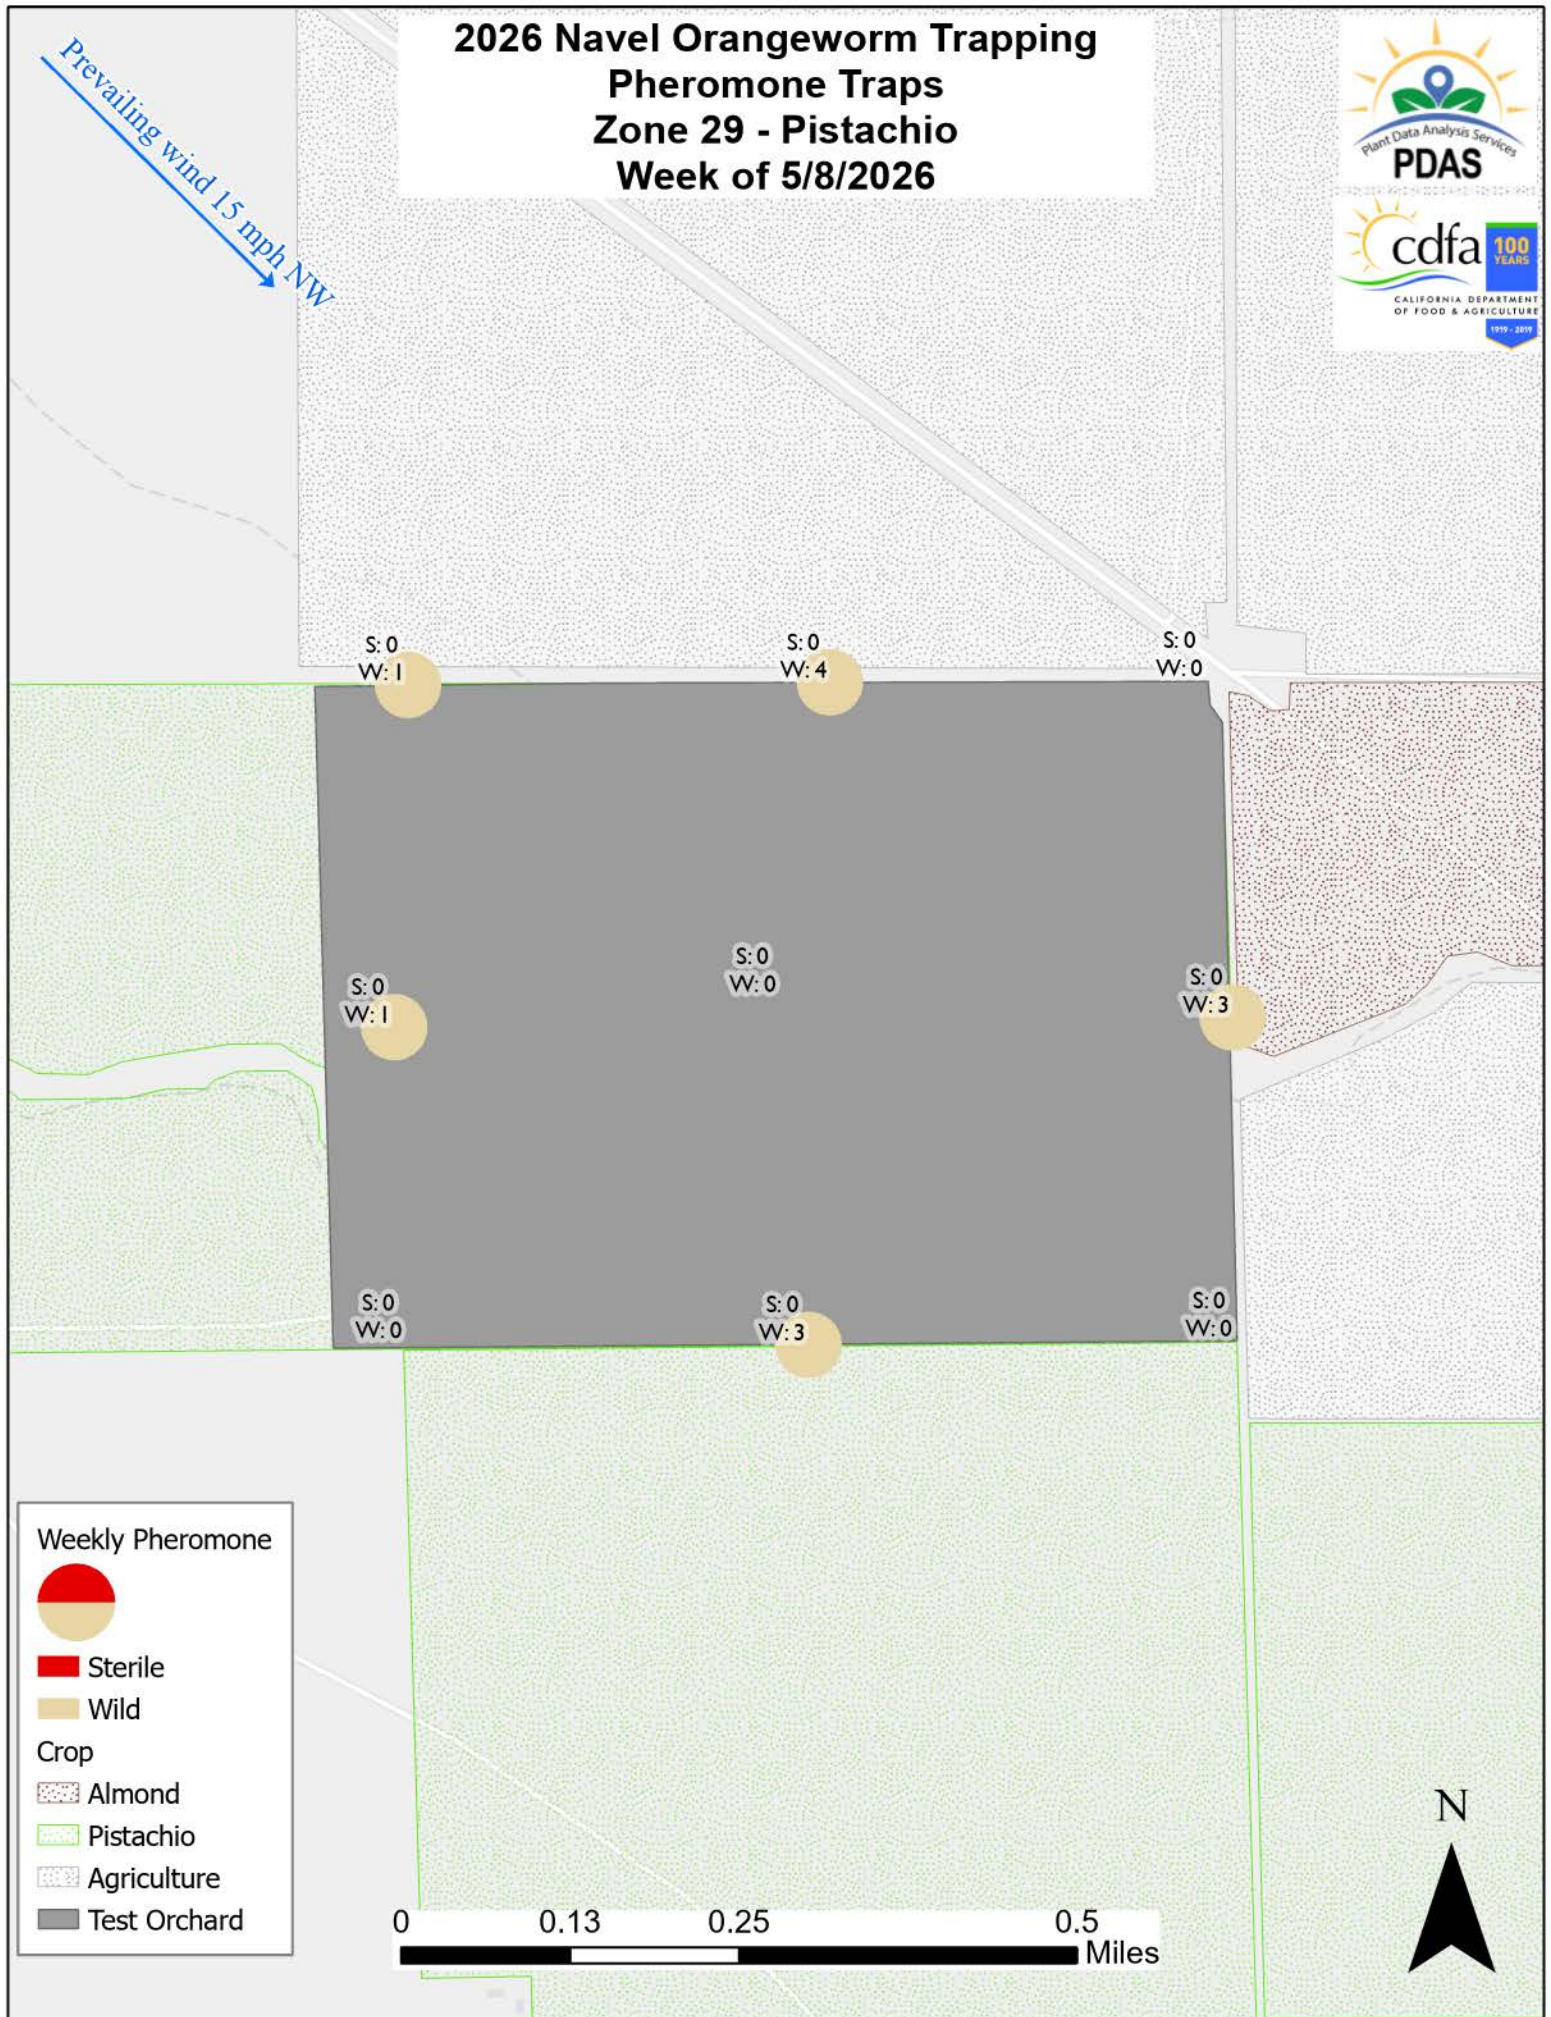

Weekly Pheromone

- Sterile
- Wild

Crop

- Almond
- Pistachio
- Agriculture
- Test Orchard

2026 Navel Orangeworm Trapping Pheromone Traps Zone 29 - Pistachio Week of 5/8/2026

Prevailing wind 15 mph NW

2026 Navel Orangeworm Trapping Pheromone Traps Zone 30 - Pistachio Week of 5/8/2026

Prevailing wind 15 mph NW

Weekly Pheromone

Crop

- Almond (dotted pattern)
- Pistachio (green dashed pattern)
- Agriculture (grey dotted pattern)
- Test Orchard (solid grey)

2026 Navel Orangeworm Trapping Pheromone Traps Zone 31 - Pistachio Week of 5/8/2026