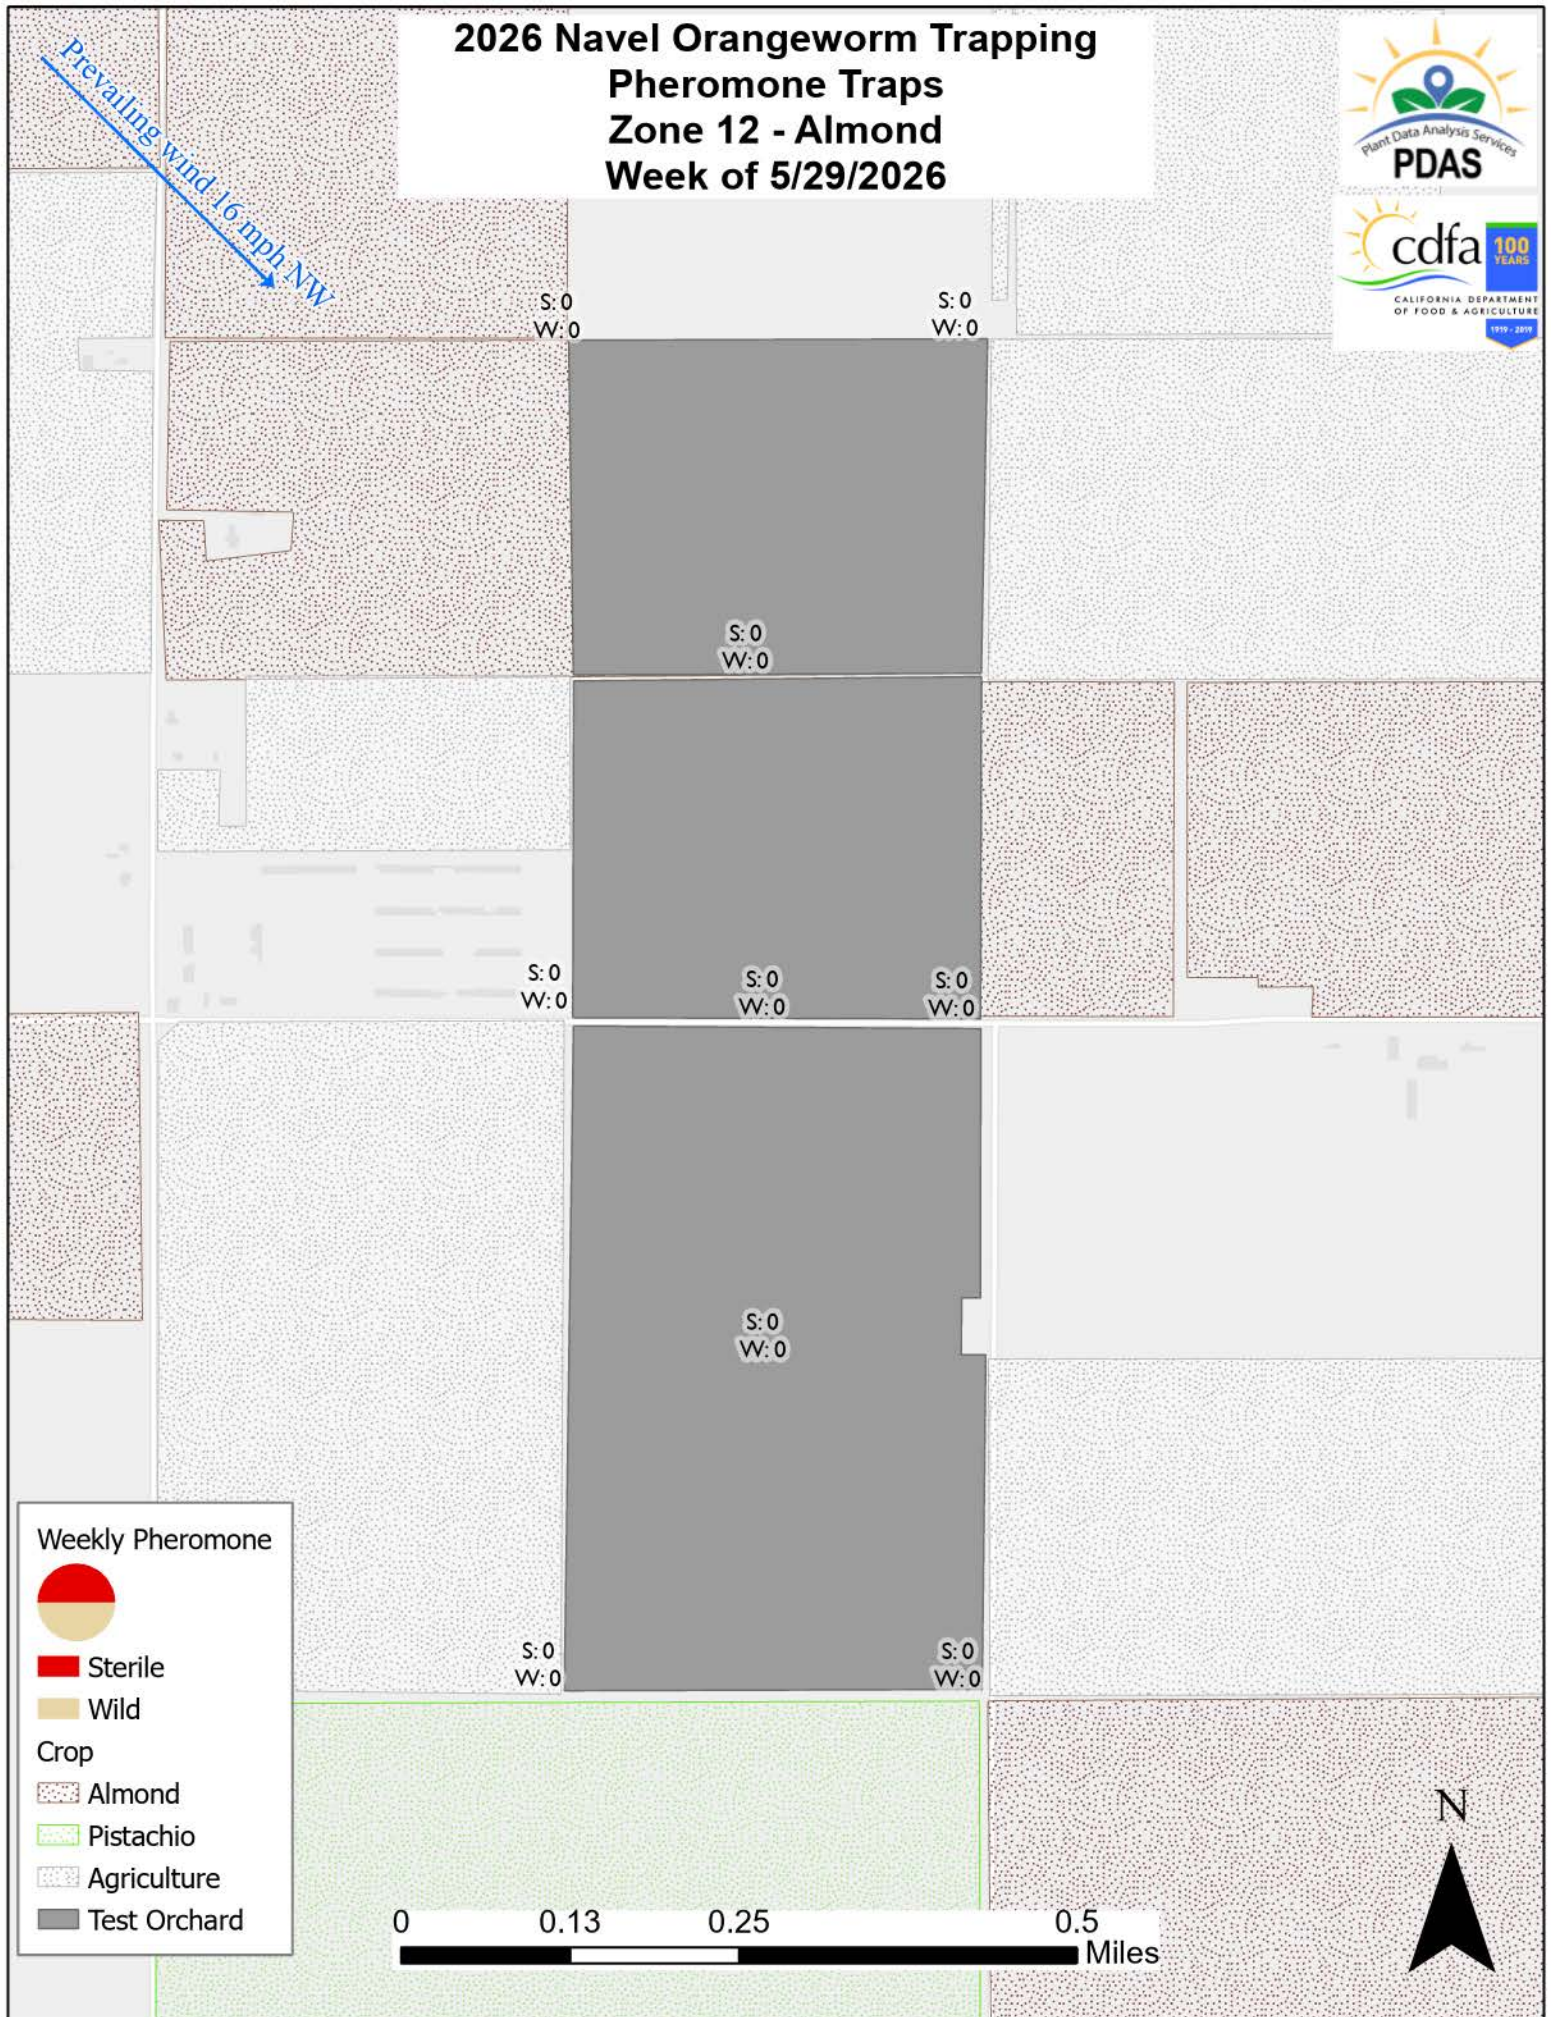

Tan: Wild

Crop

Dotted: Almond

Green: Pistachio

Stippled: Agriculture

Solid Grey: Test Orchard

2026 Navel Orangeworm Trapping Pheromone Traps Zone 12 - Almond Week of 5/29/2026

Prevailing wind 16 mph NW