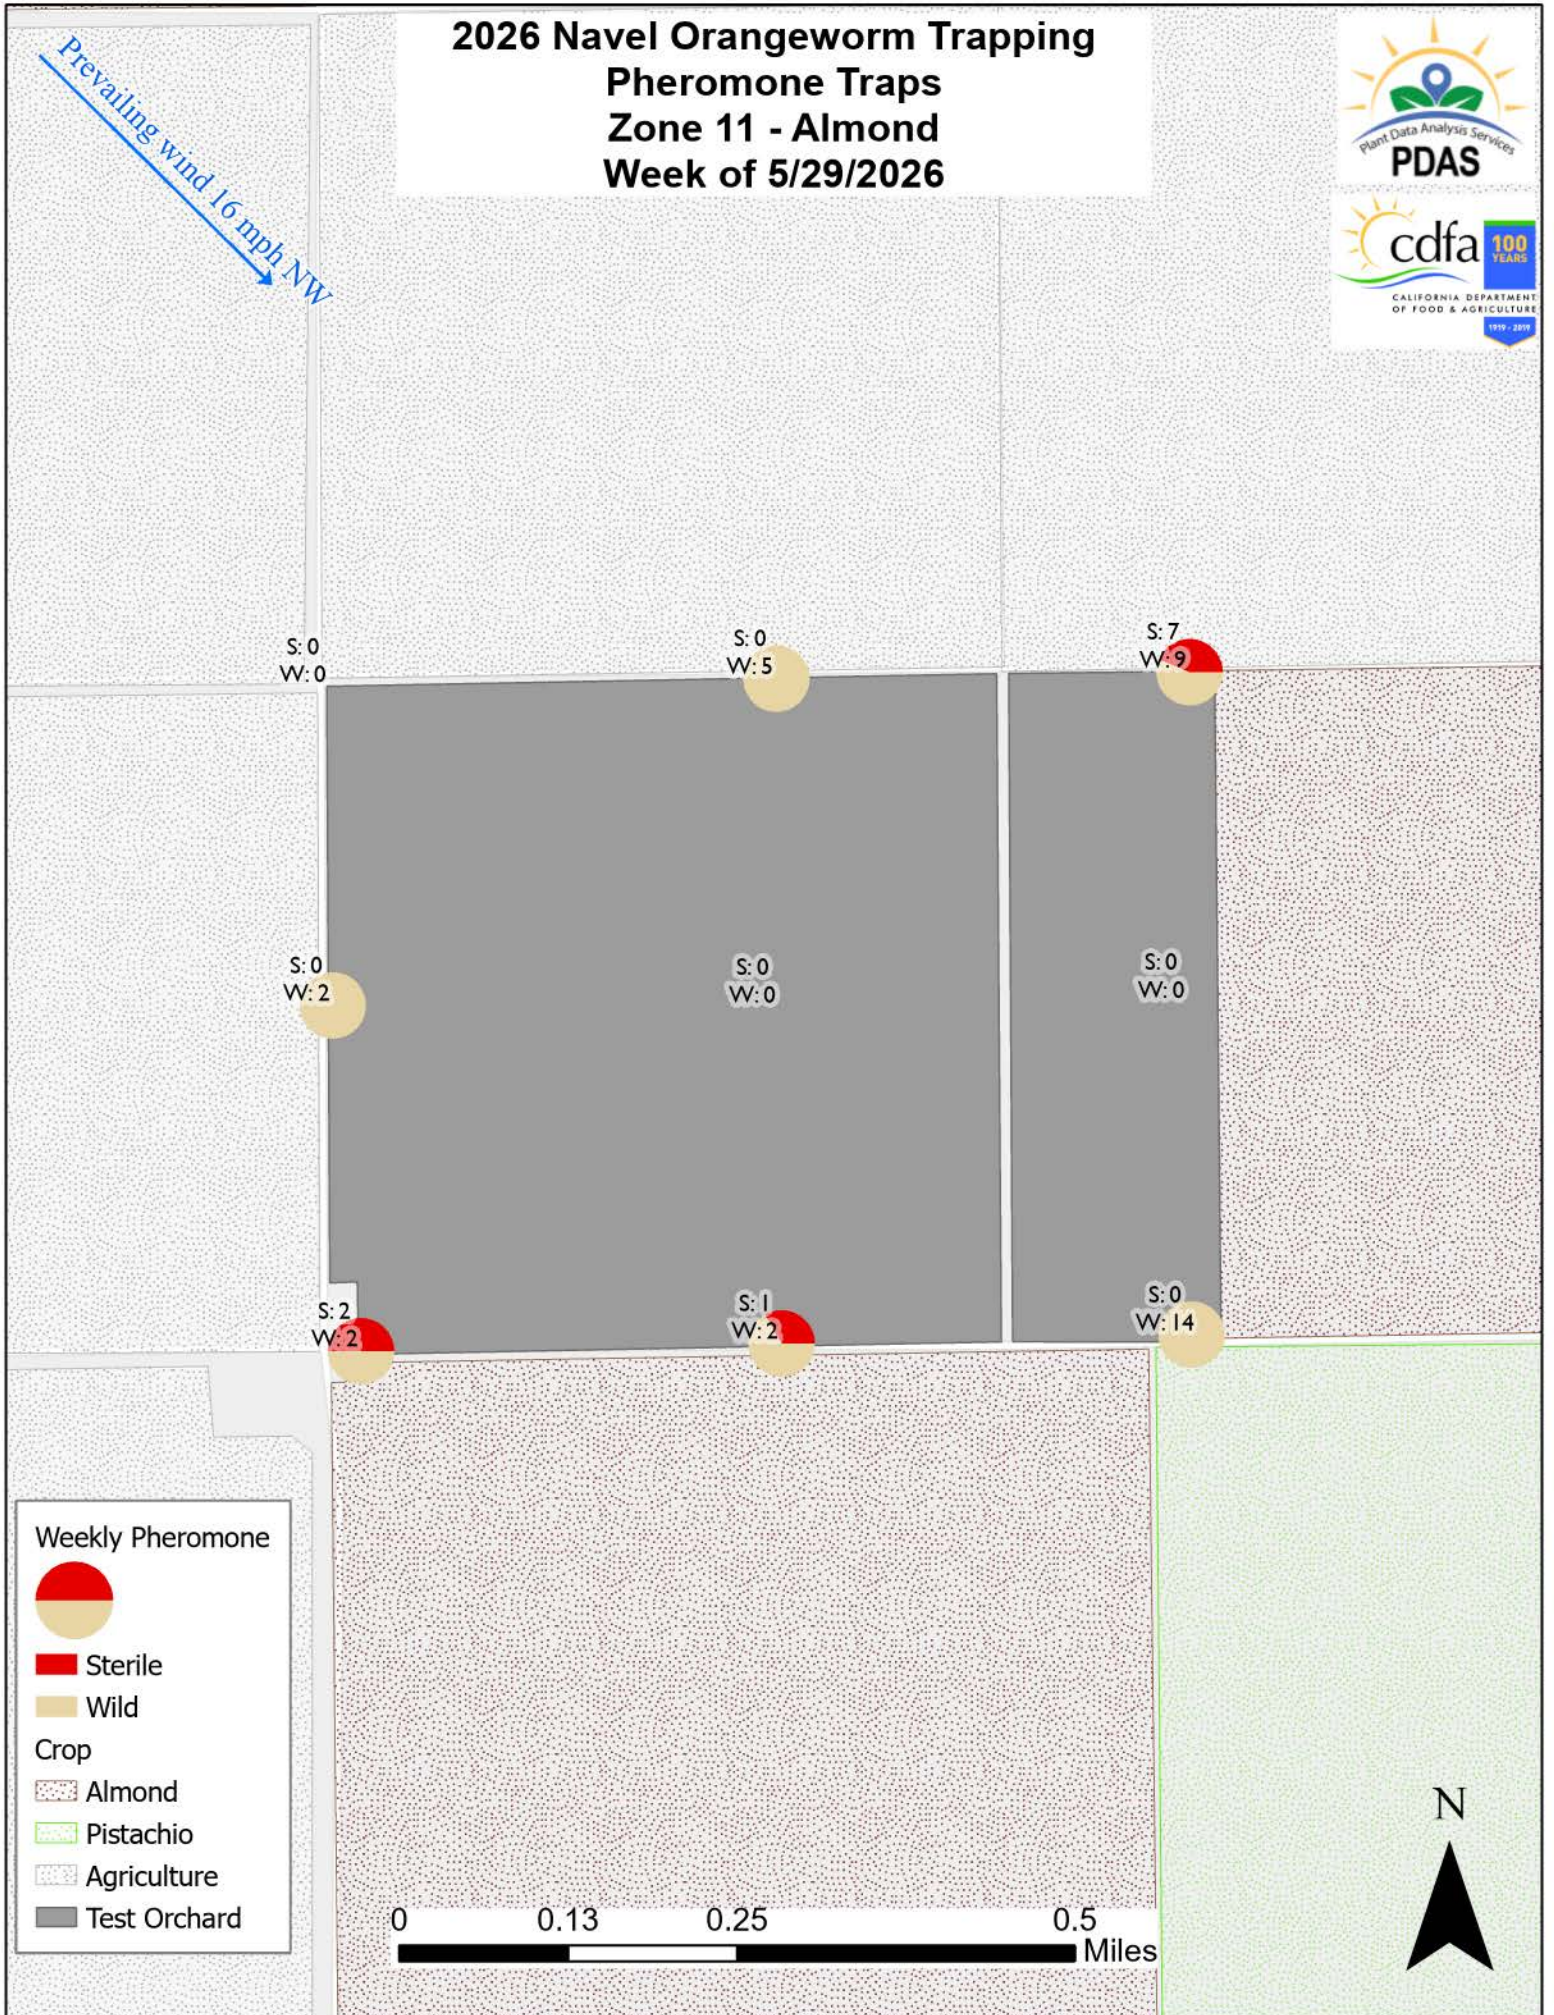

- Sterile
- Wild

Crop

- Almond
- Pistachio
- Agriculture
- Test Orchard

2026 Navel Orangeworm Trapping Pheromone Traps Zone 11 - Almond Week of 5/29/2026

Prevailing wind 16 mph NW

Weekly Pheromone

Red: Sterile