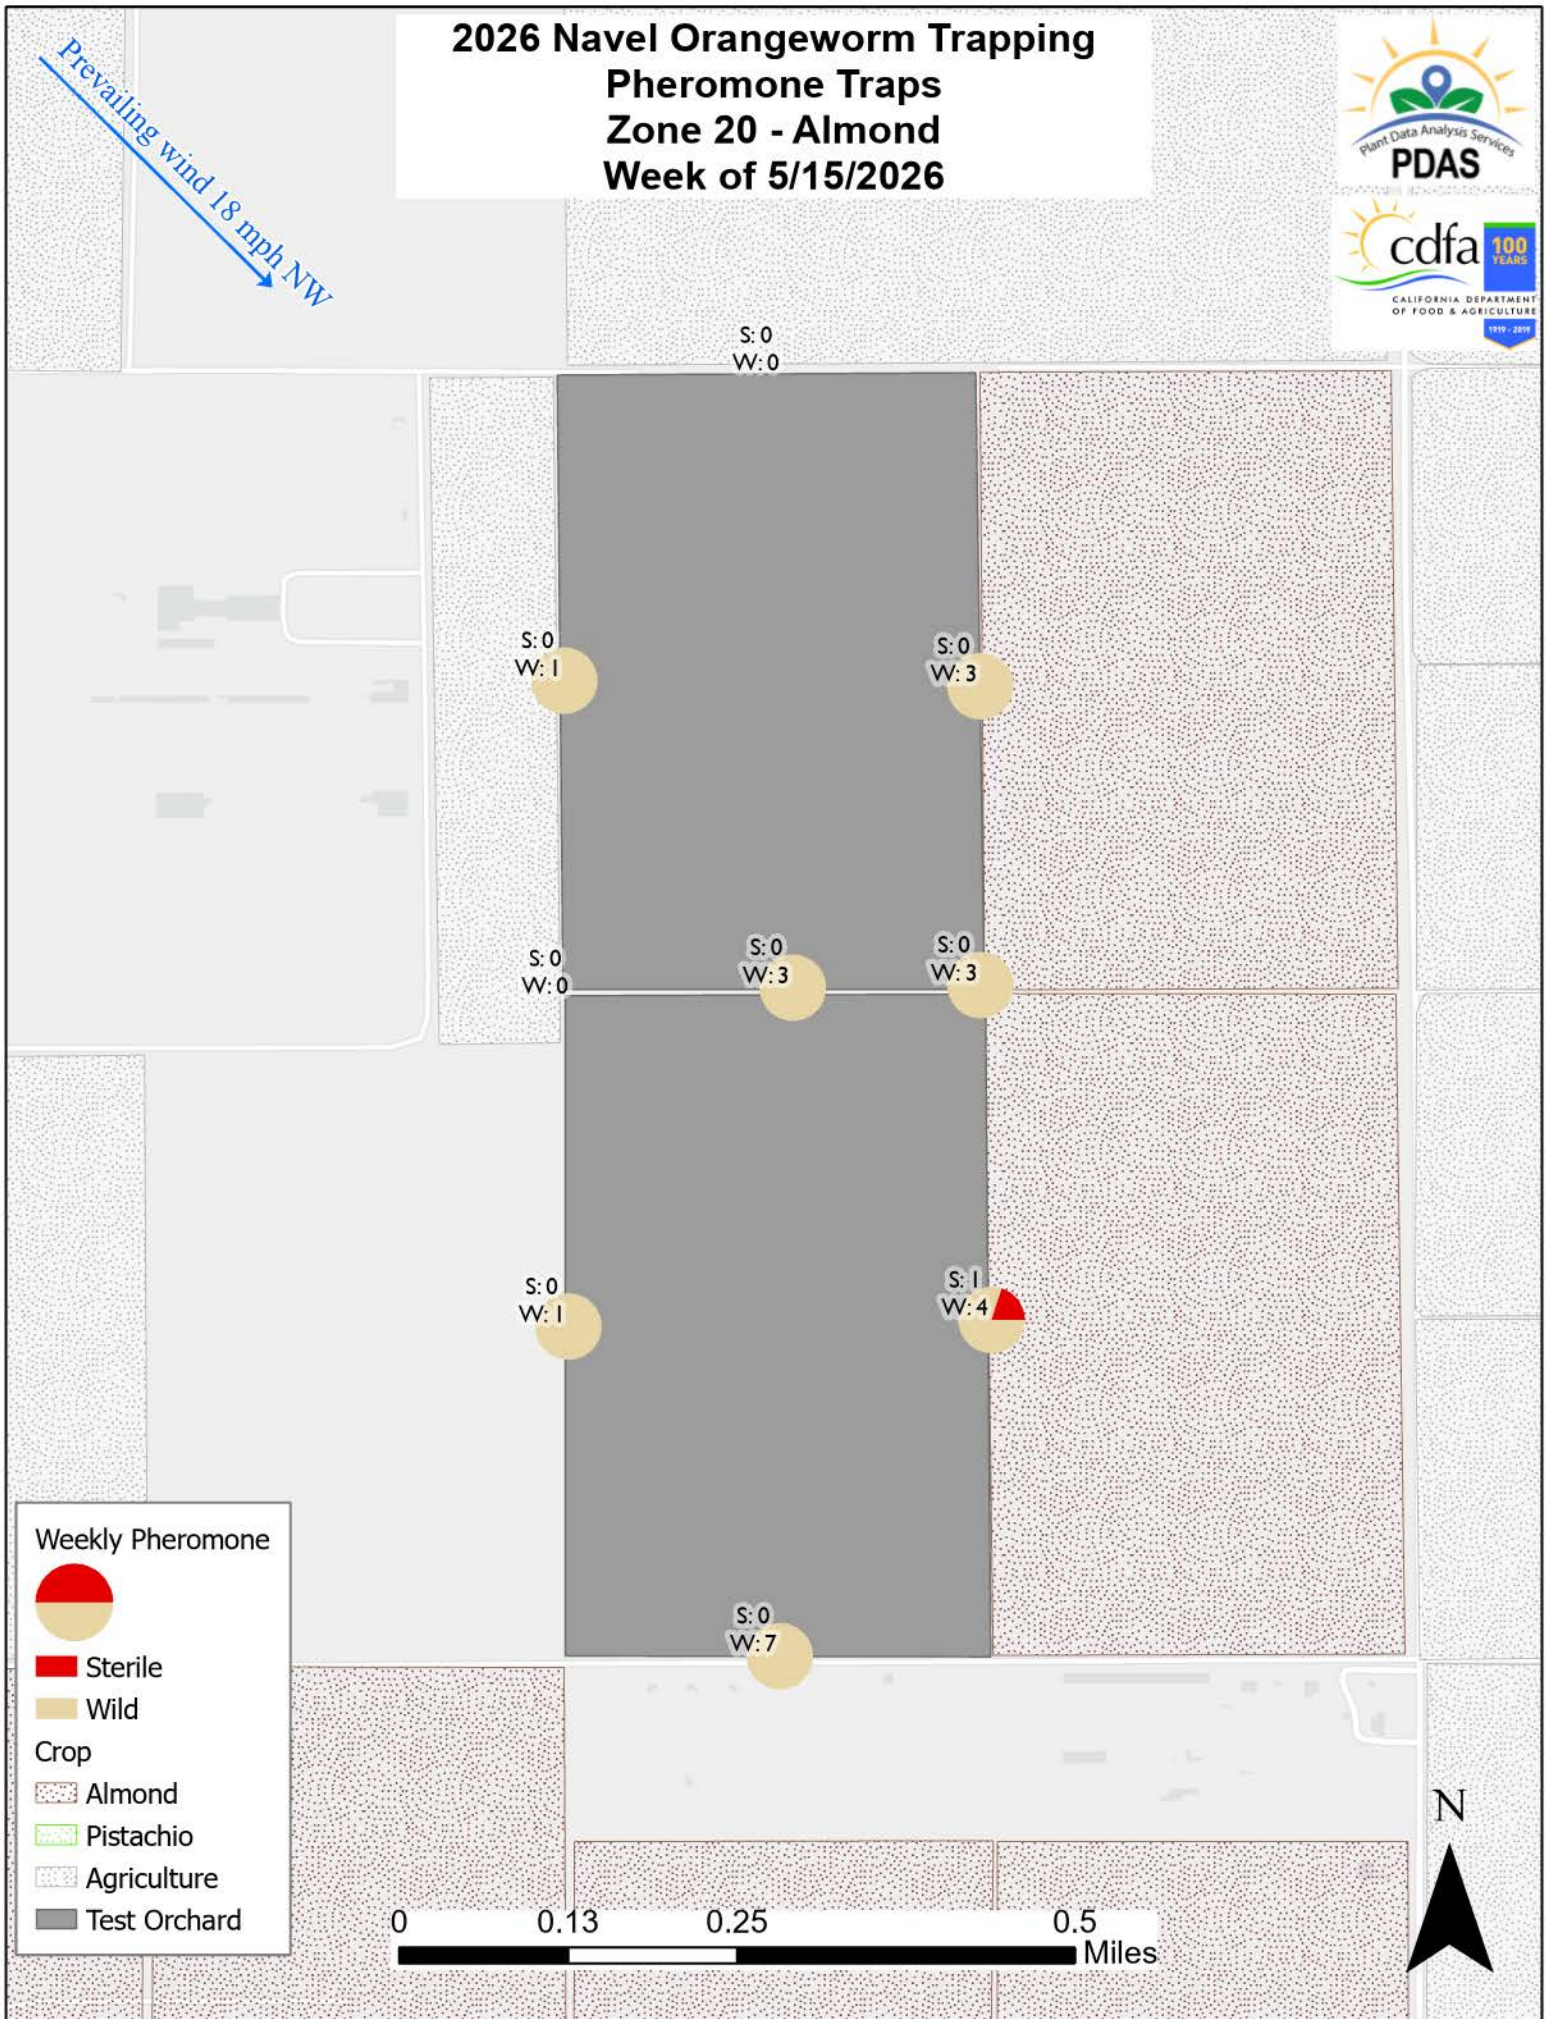

Prevailing wind 18 mph NW

Weekly Pheromone

- Sterile
- Wild

Crop

- Almond
- Pistachio
- Agriculture
- Test Orchard