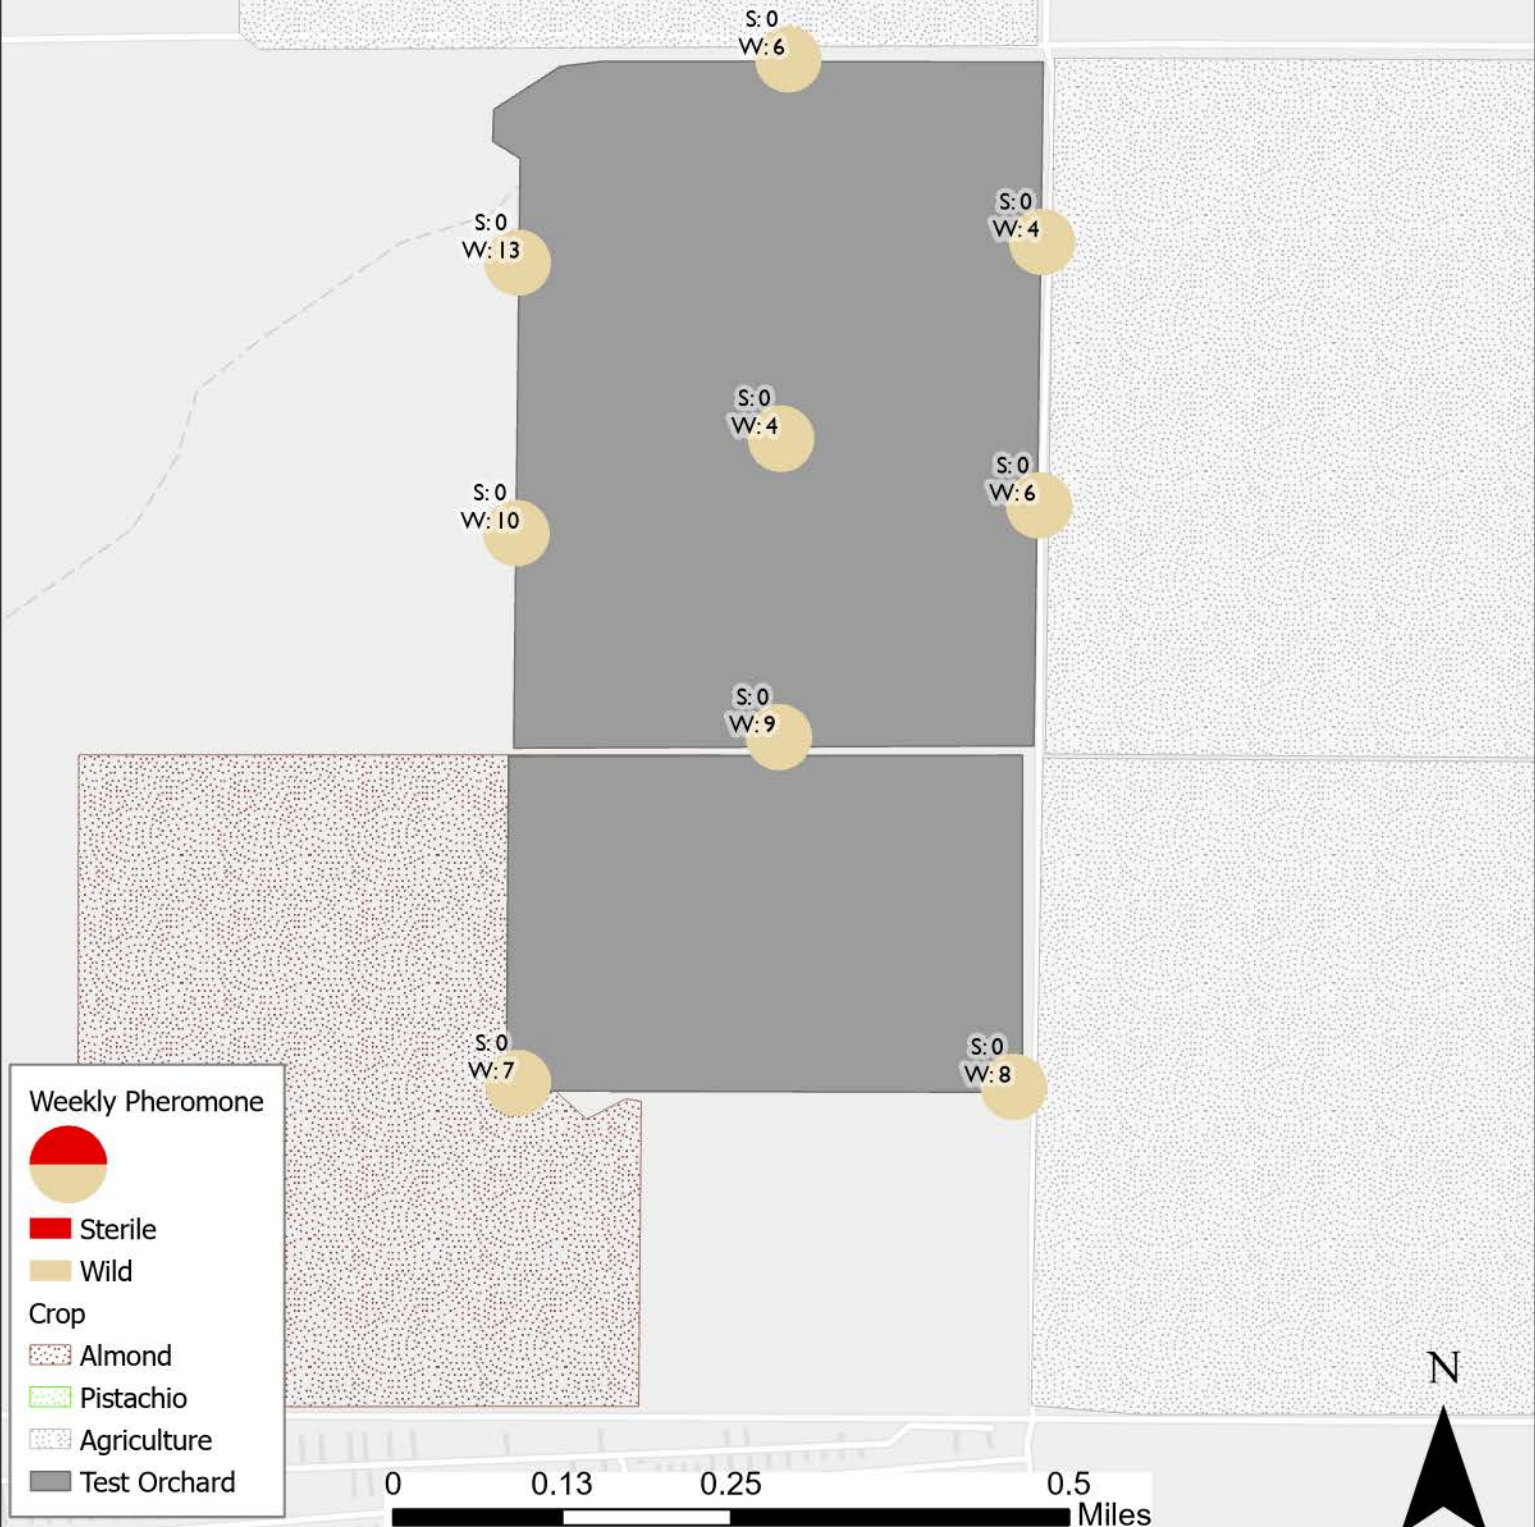

S:0
W:9

S:0
W:5

S:0
W:11

S:0
W:9

Weekly Pheromone

Sterile

Wild

Crop

Almond

Pistachio

Agriculture

Test Orchard

2026 Navel Orangeworm Trapping Pheromone Traps Zone 16 - Almond Week of 5/15/2026

Prevailing wind 18 mph NW

2026 Navel Orangeworm Trapping Pheromone Traps Zone 17 - Almond Week of 5/15/2026