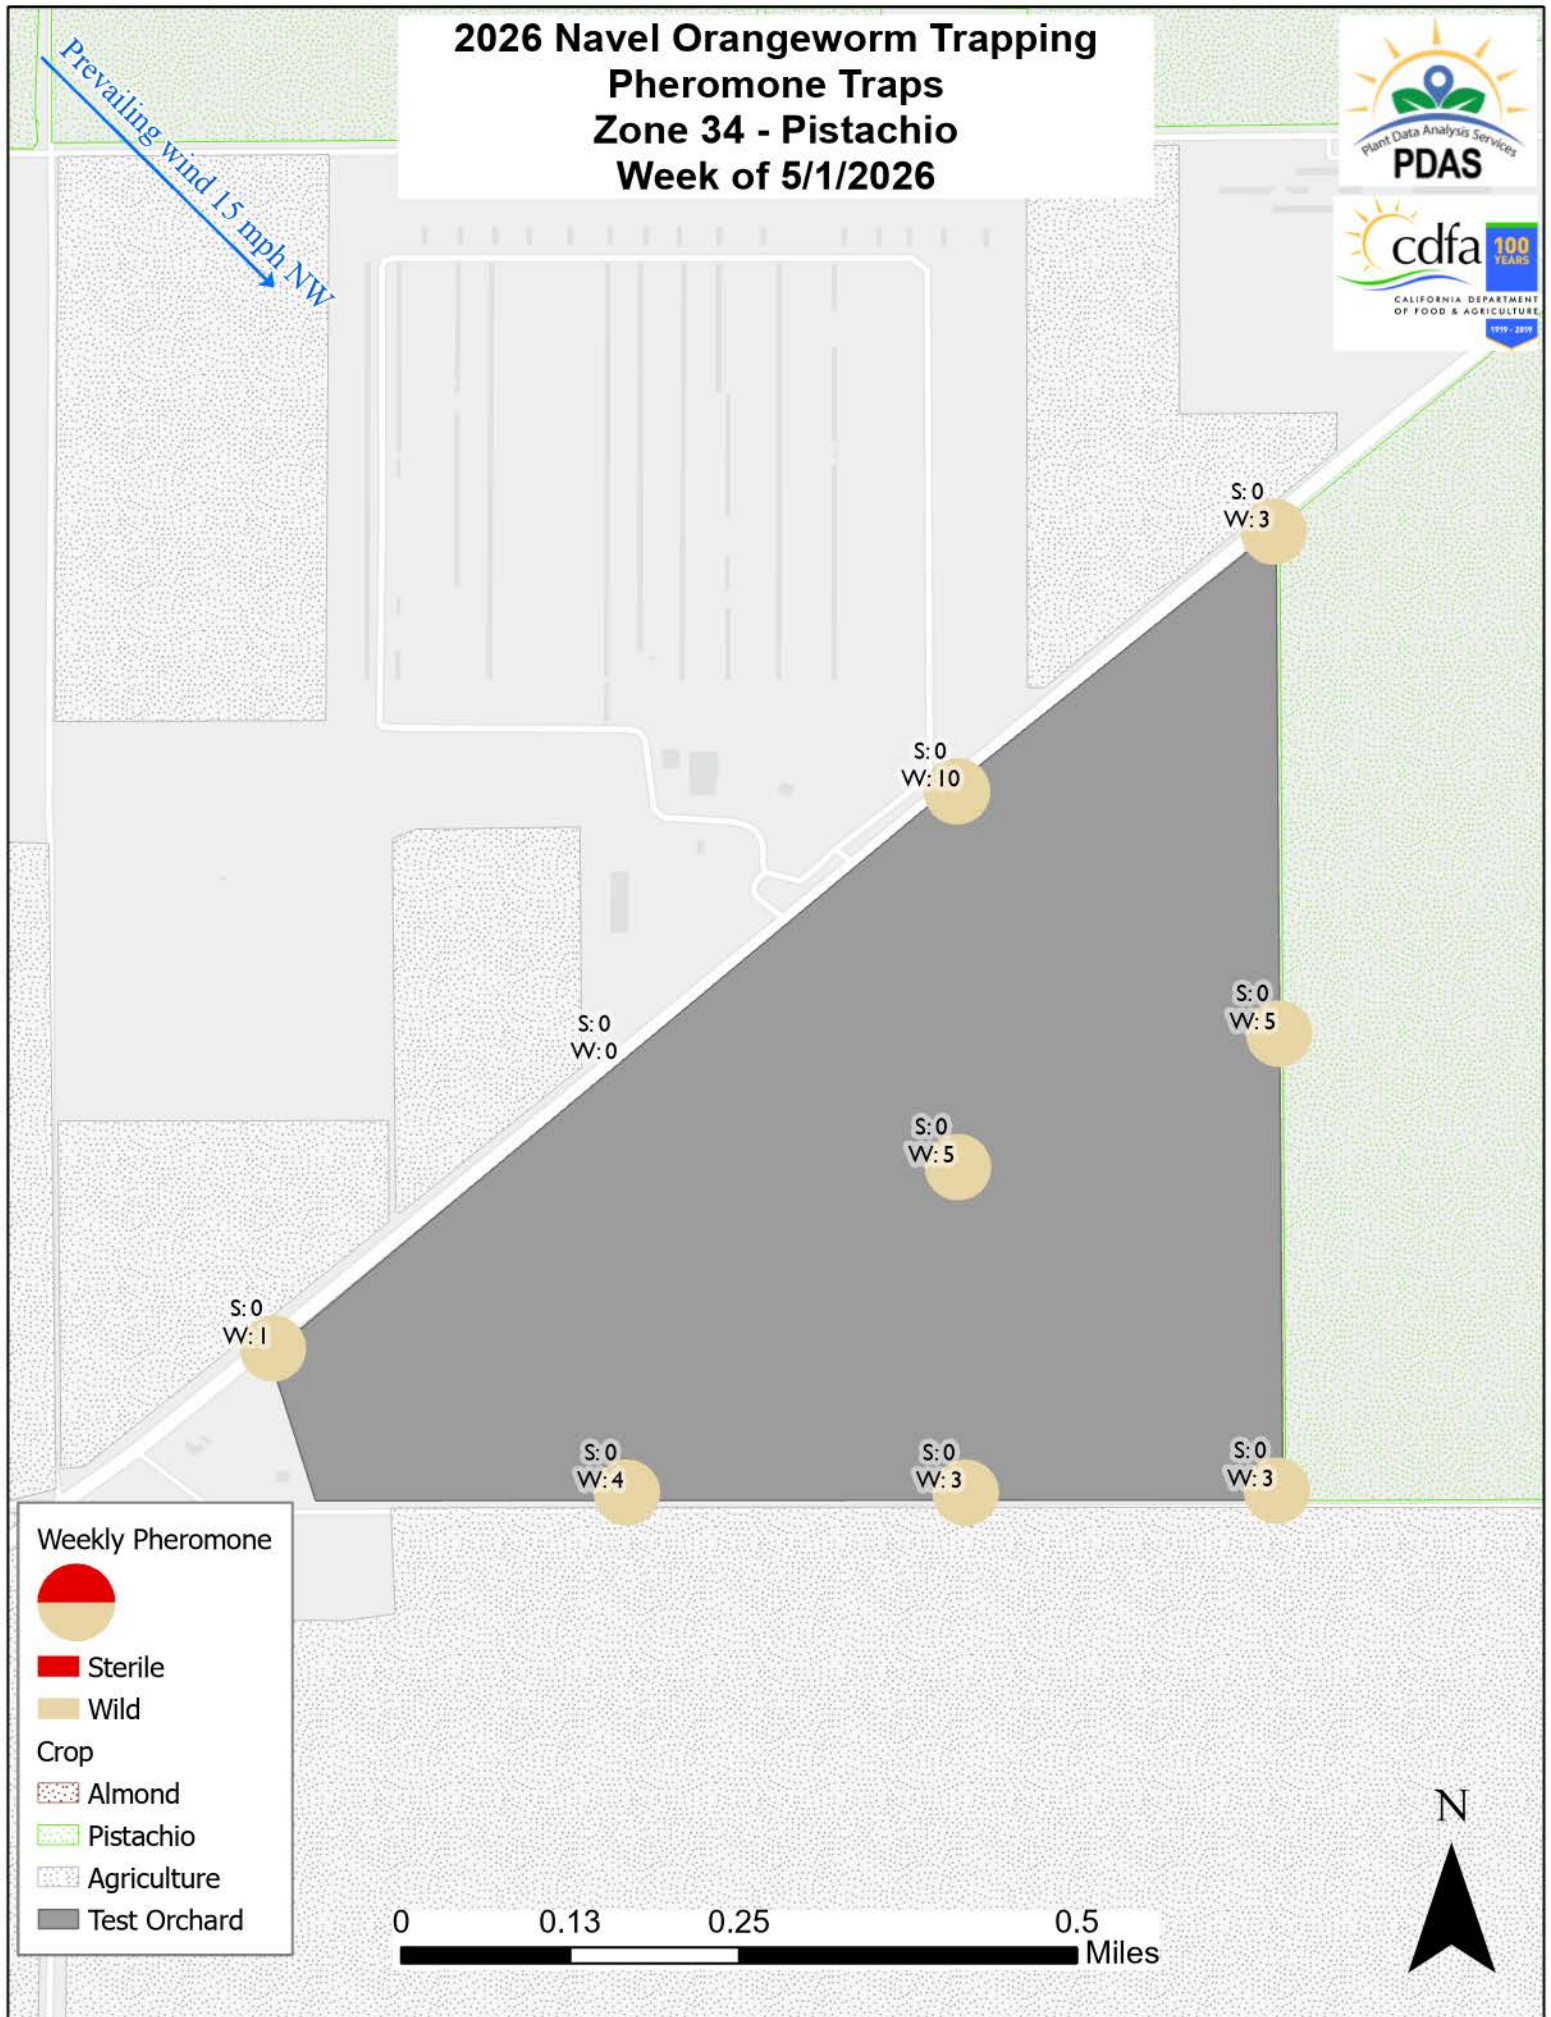

- Almond
- Pistachio
- Agriculture
- Test Orchard

2026 Navel Orangeworm Trapping Pheromone Traps Zone 33 - Pistachio Week of 5/1/2026

Prevailing wind 15 mph NW

Weekly Pheromone

Sterile

Wild

Crop

Almond

Pistachio

Agriculture

Test Orchard

2026 Navel Orangeworm Trapping Pheromone Traps Zone 34 - Pistachio Week of 5/1/2026

Prevailing wind 15 mph NW

Weekly Pheromone

- Sterile
- Wild
- Crop
- Almond
- Pistachio
- Agriculture
- Test Orchard