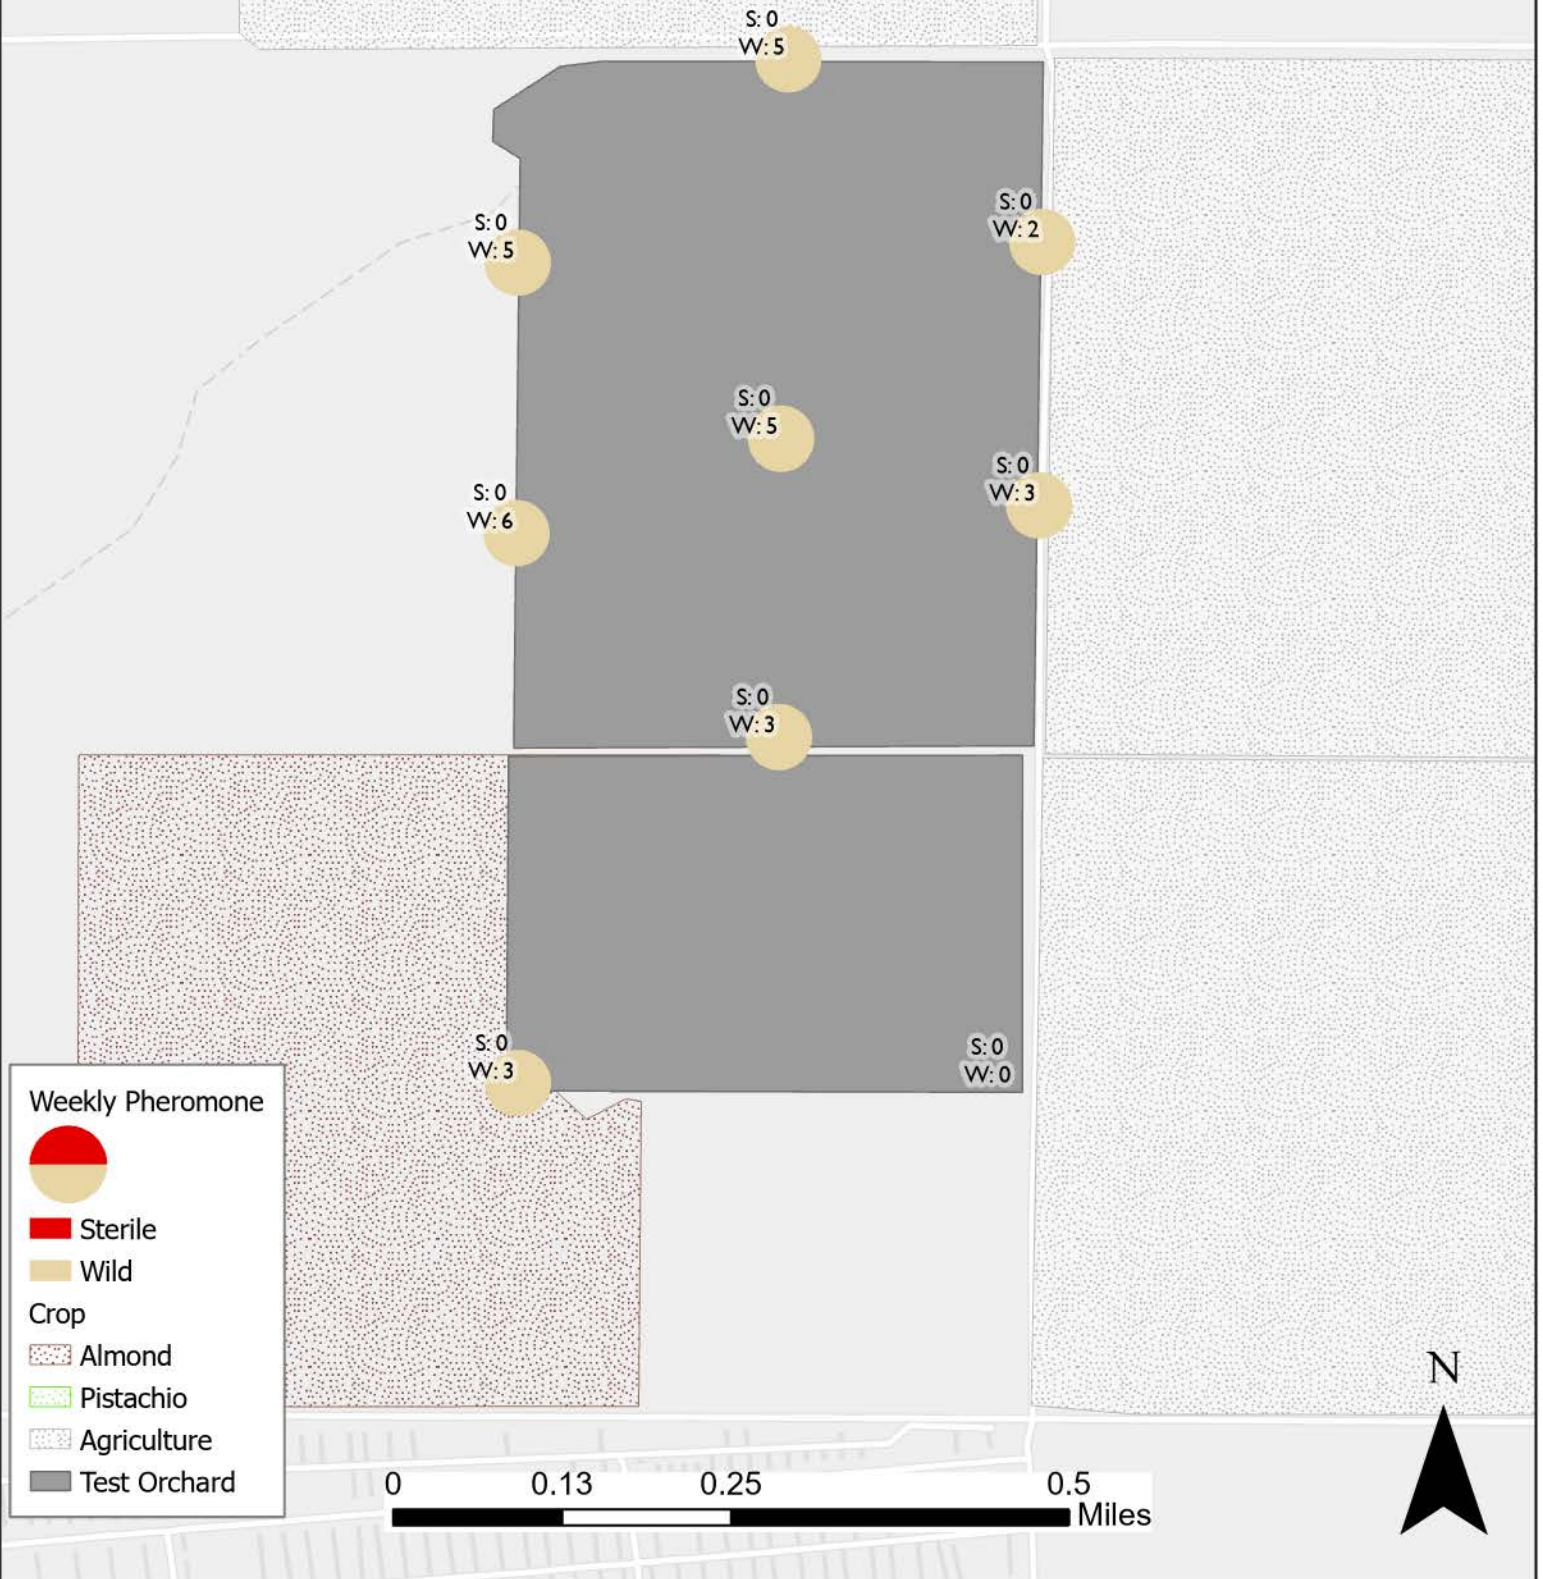

2026 Navel Orangeworm Trapping Pheromone Traps Zone 16 - Almond Week of 5/1/2026

Prevailing wind 15 mph NW

Weekly Pheromone

Sterile

Wild

Crop

Almond

Pistachio

Agriculture

Test Orchard