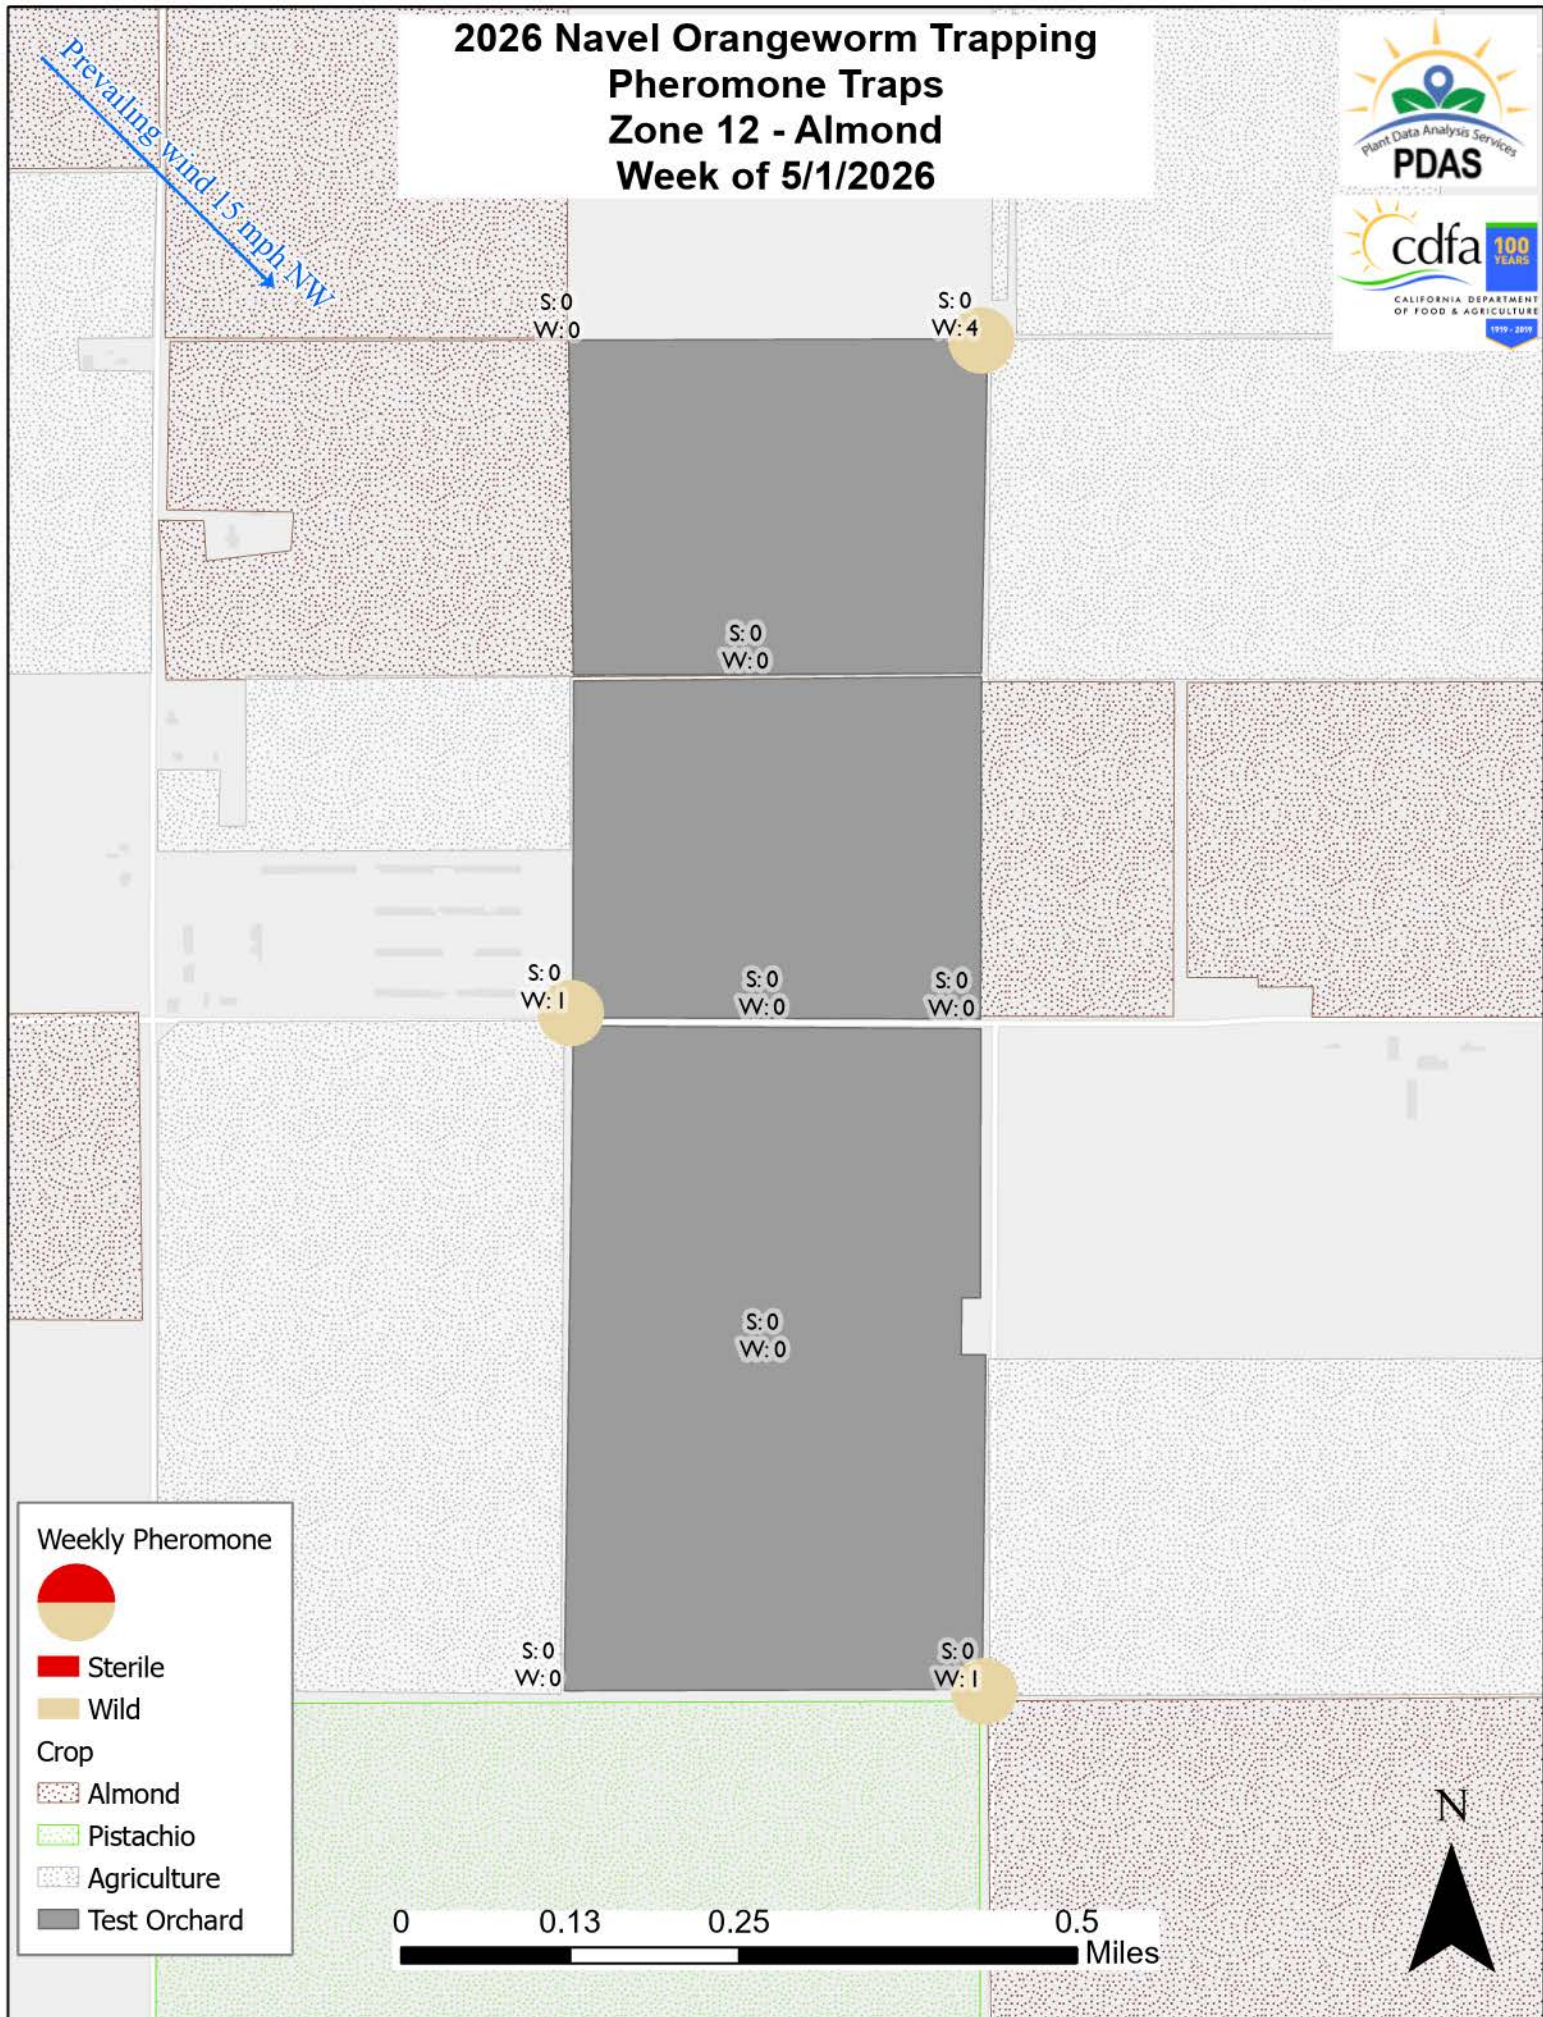

S: 0
W: 16

S: 0
W: 13

Weekly Pheromone

- Sterile
- Wild

Crop

- Almond
- Pistachio
- Agriculture
- Test Orchard

2026 Navel Orangeworm Trapping Pheromone Traps Zone 12 - Almond Week of 5/1/2026

Prevailing wind 15 mph NW