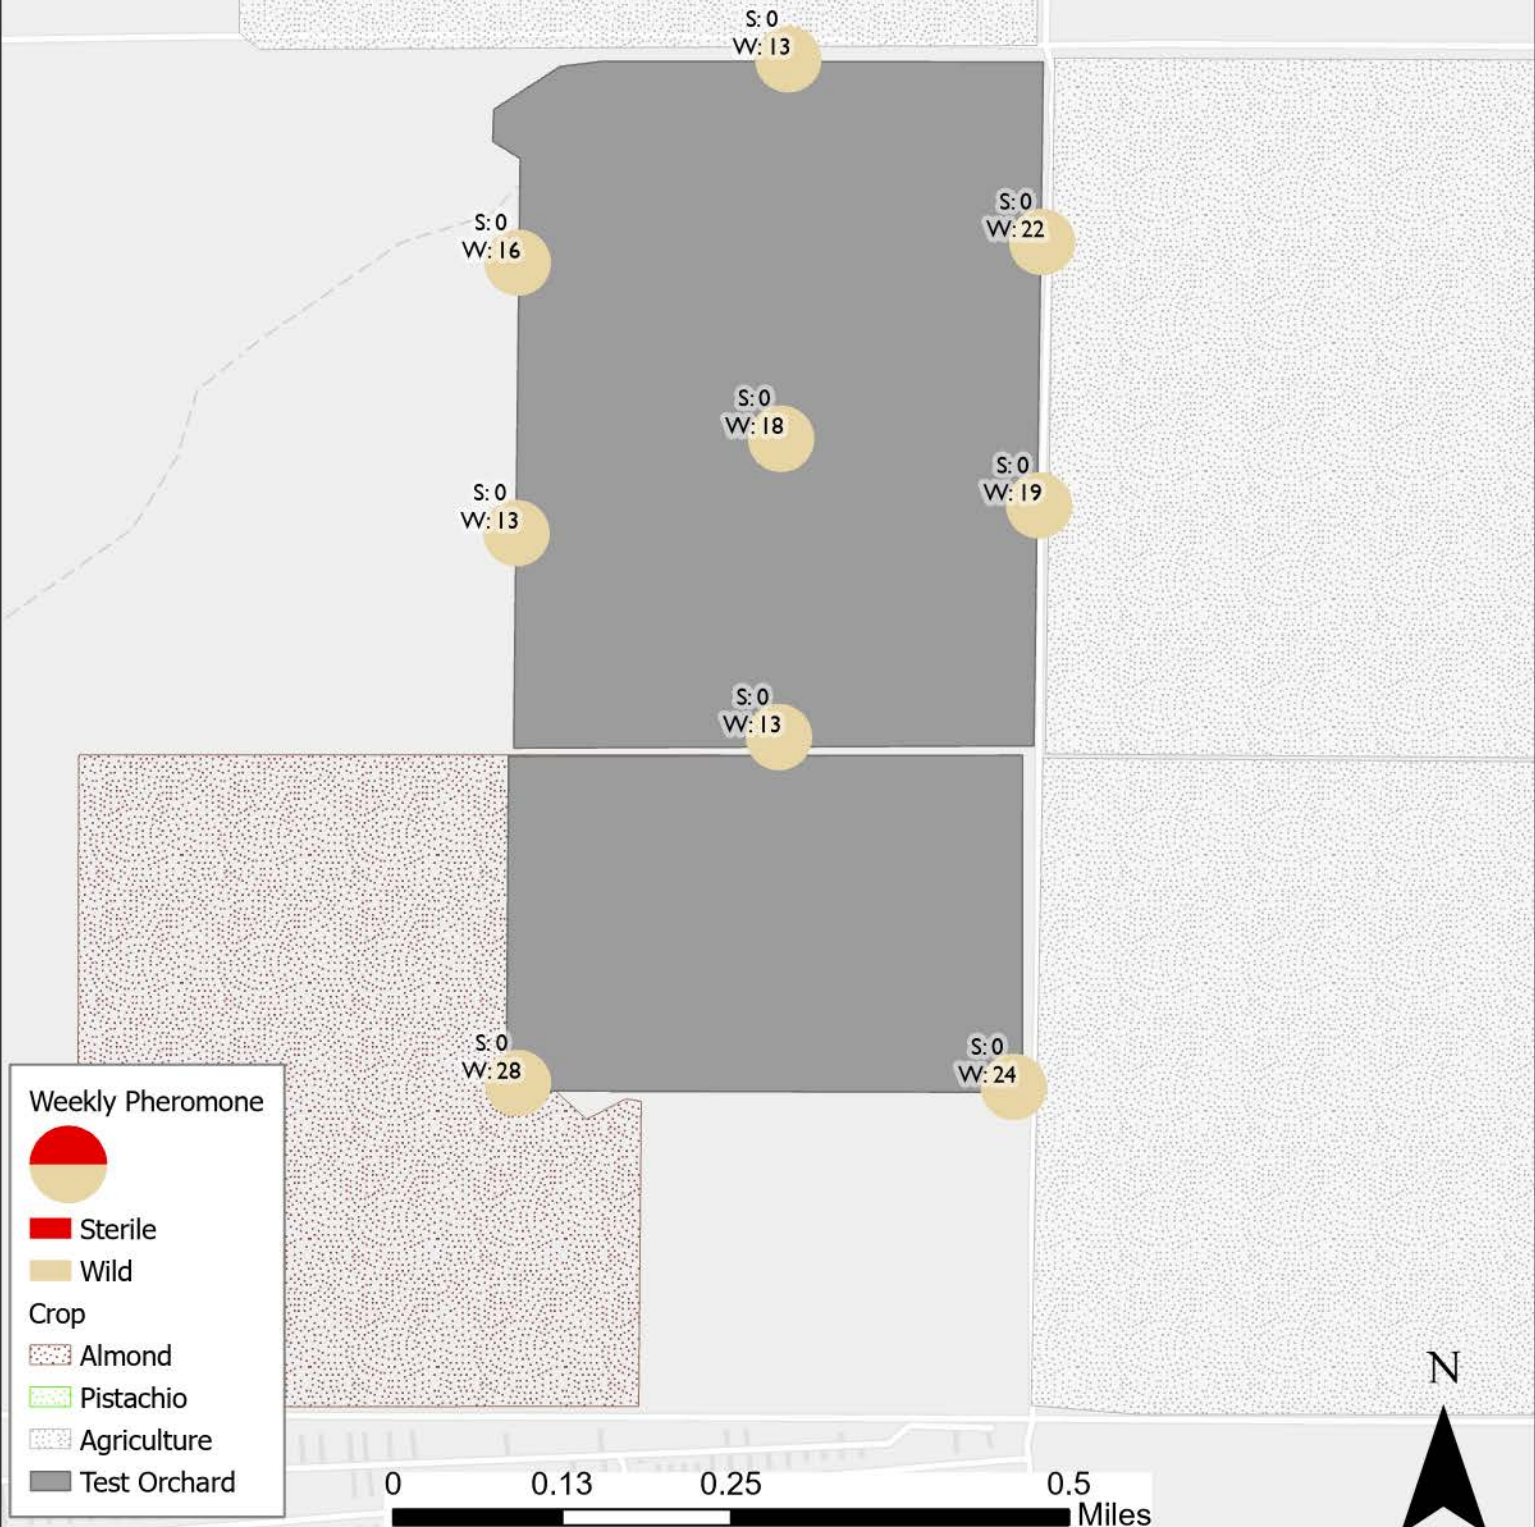

# 2026 Navel Orangeworm Trapping Pheromone Traps Zone 15 - Almond Week of 4/3/2026

Prevailing wind 13 mph NW

**Weekly Pheromone**

- Sterile
- Wild

**Crop**

- Almond
- Pistachio
- Agriculture
- Test Orchard

# 2026 Navel Orangeworm Trapping Pheromone Traps Zone 16 - Almond Week of 4/3/2026

Prevailing wind 13 mph NW