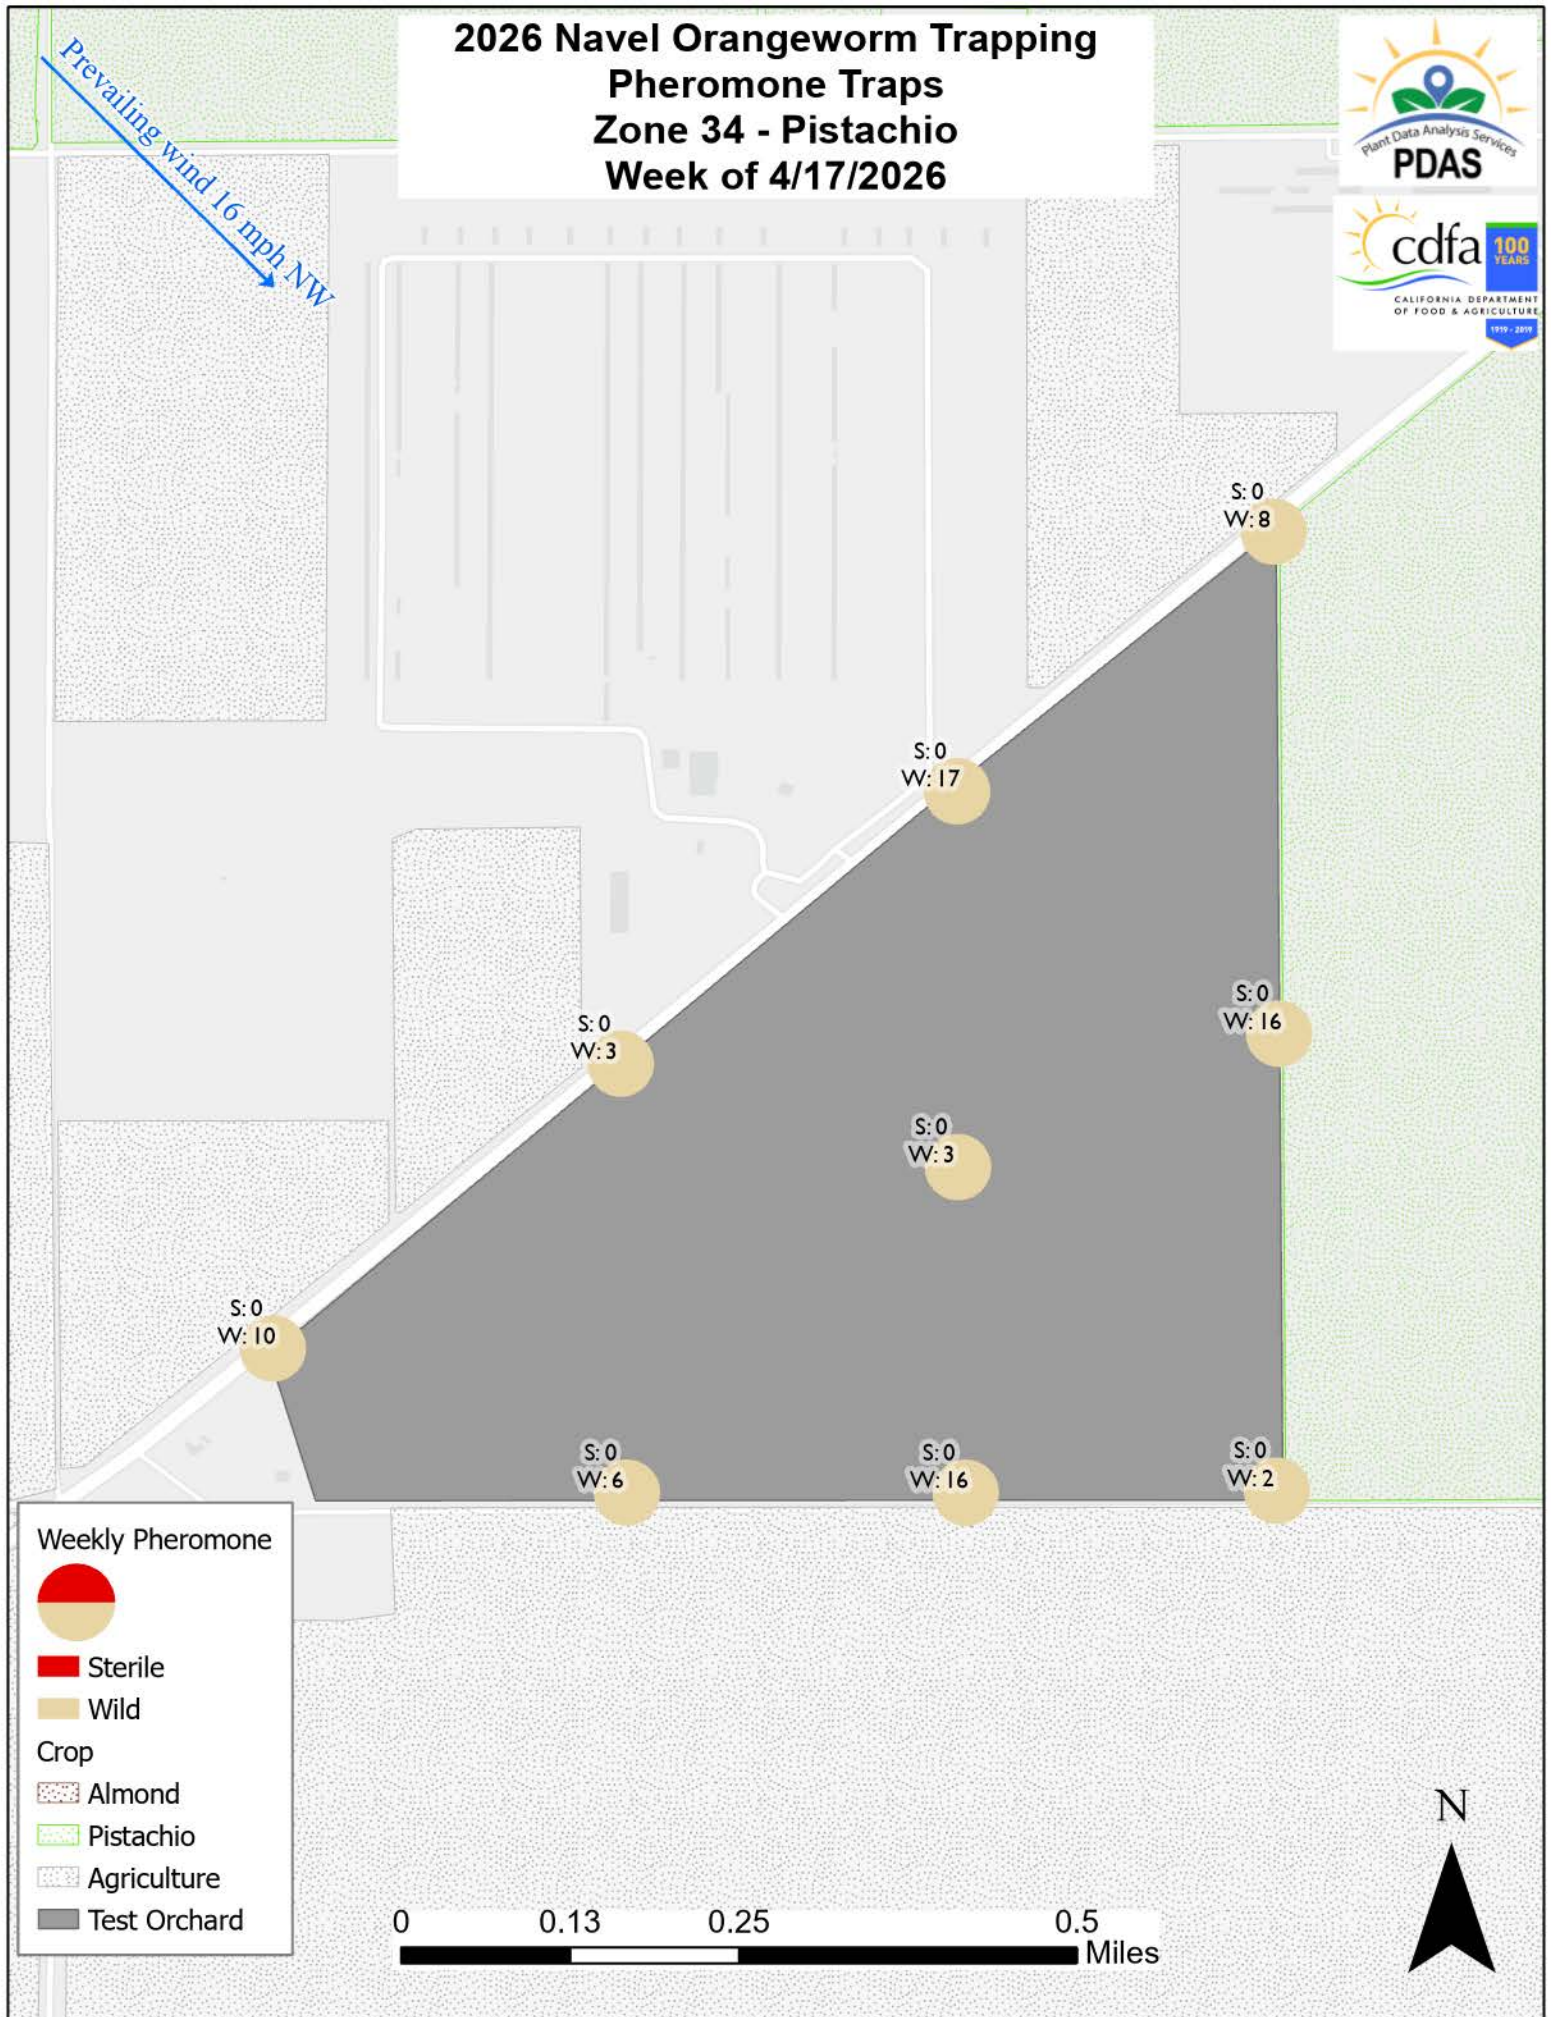

S:0
W:26

S:0
W:12

Weekly Pheromone

Crop

- Almond (dotted pattern)
- Pistachio (green dashed pattern)
- Agriculture (grey dotted pattern)
- Test Orchard (solid grey)

2026 Navel Orangeworm Trapping Pheromone Traps Zone 33 - Pistachio Week of 4/17/2026

Prevailing wind 16 mph NW

Weekly Pheromone

- Sterile
- Wild

Crop

- Almond
- Pistachio
- Agriculture
- Test Orchard

2026 Navel Orangeworm Trapping Pheromone Traps Zone 34 - Pistachio Week of 4/17/2026

Prevailing wind 16 mph NW