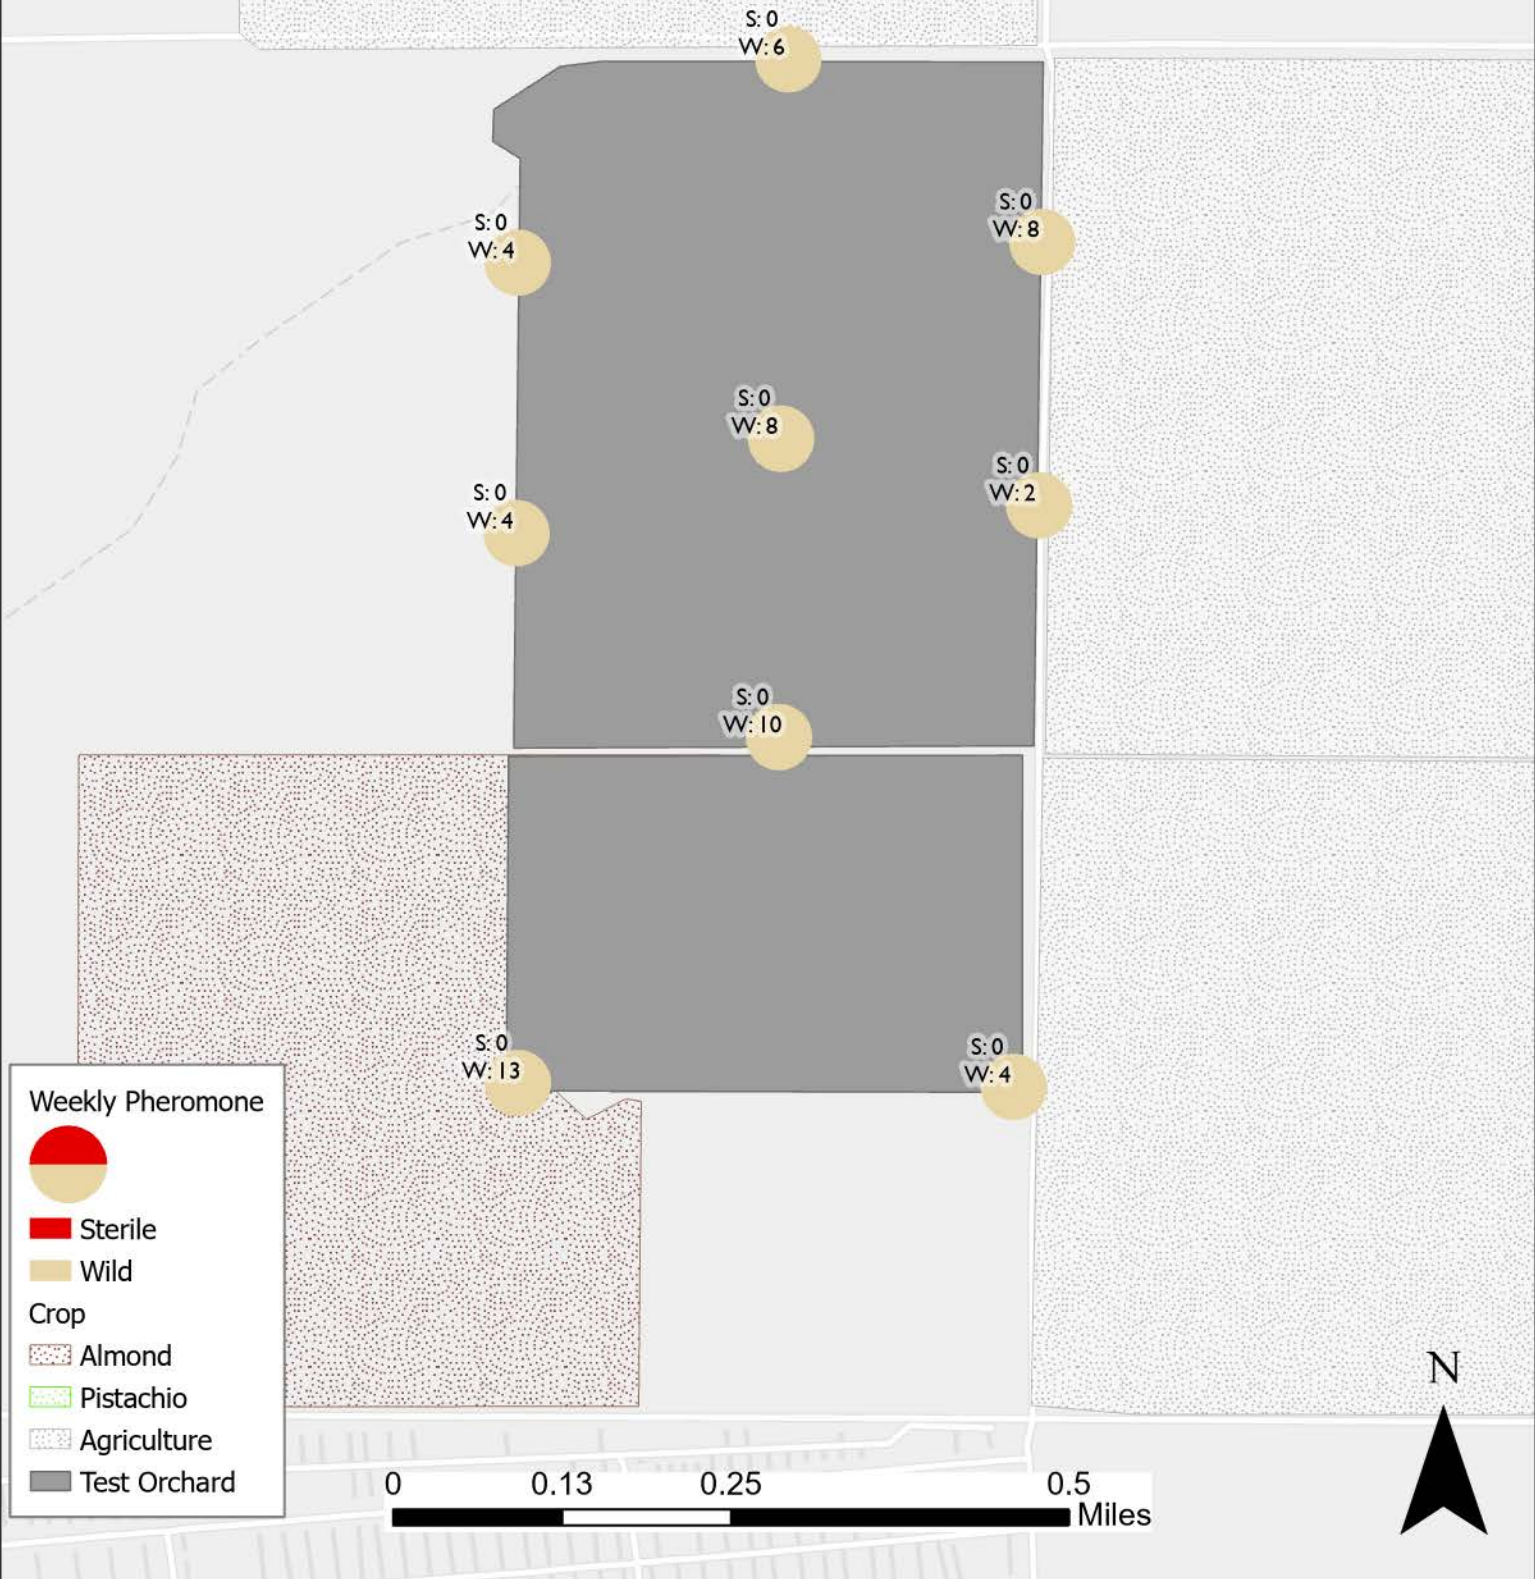

- Almond
- Pistachio
- Agriculture
- Test Orchard

2026 Navel Orangeworm Trapping Pheromone Traps Zone 15 - Almond Week of 4/10/2026

Prevailing wind 20 mph NW

Weekly Pheromone

- Sterile
- Wild

Crop

- Almond
- Pistachio
- Agriculture
- Test Orchard

2026 Navel Orangeworm Trapping Pheromone Traps Zone 16 - Almond Week of 4/10/2026

Prevailing wind 20 mph NW

2026 Navel Orangeworm Trapping Pheromone Traps Zone 17 - Almond Week of 4/10/2026

Prevailing wind 20 mph NW