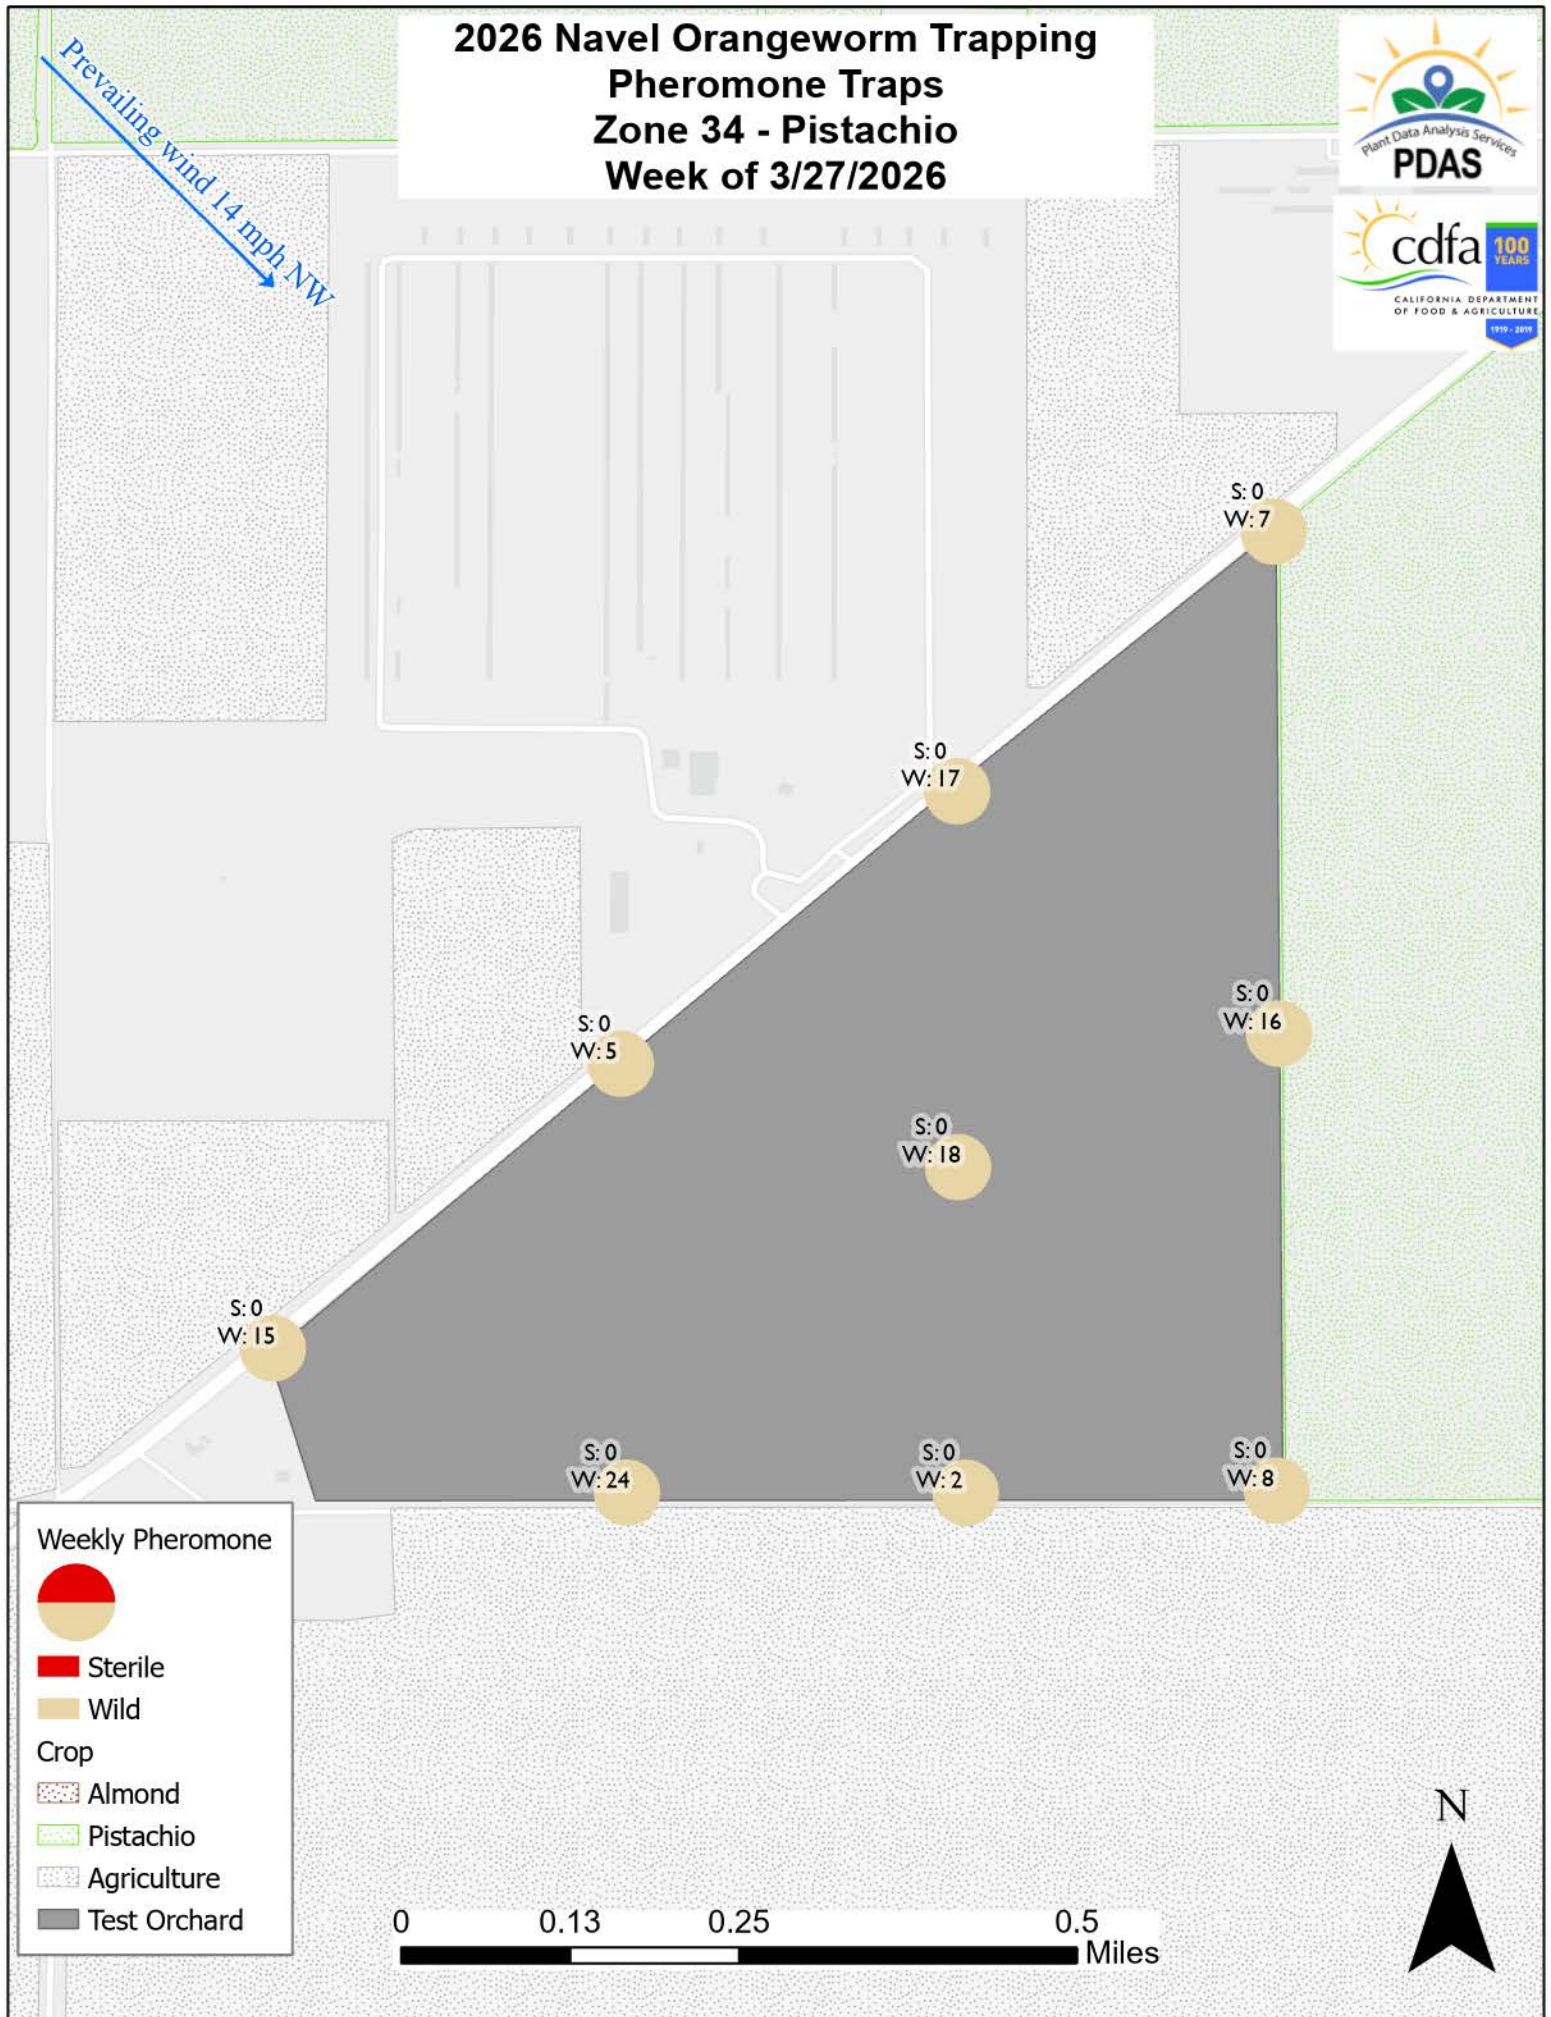

Prevailing wind 14 mph NW

Weekly Pheromone

- Sterile
- Wild
- Crop
  - Almond
  - Pistachio
  - Agriculture
  - Test Orchard