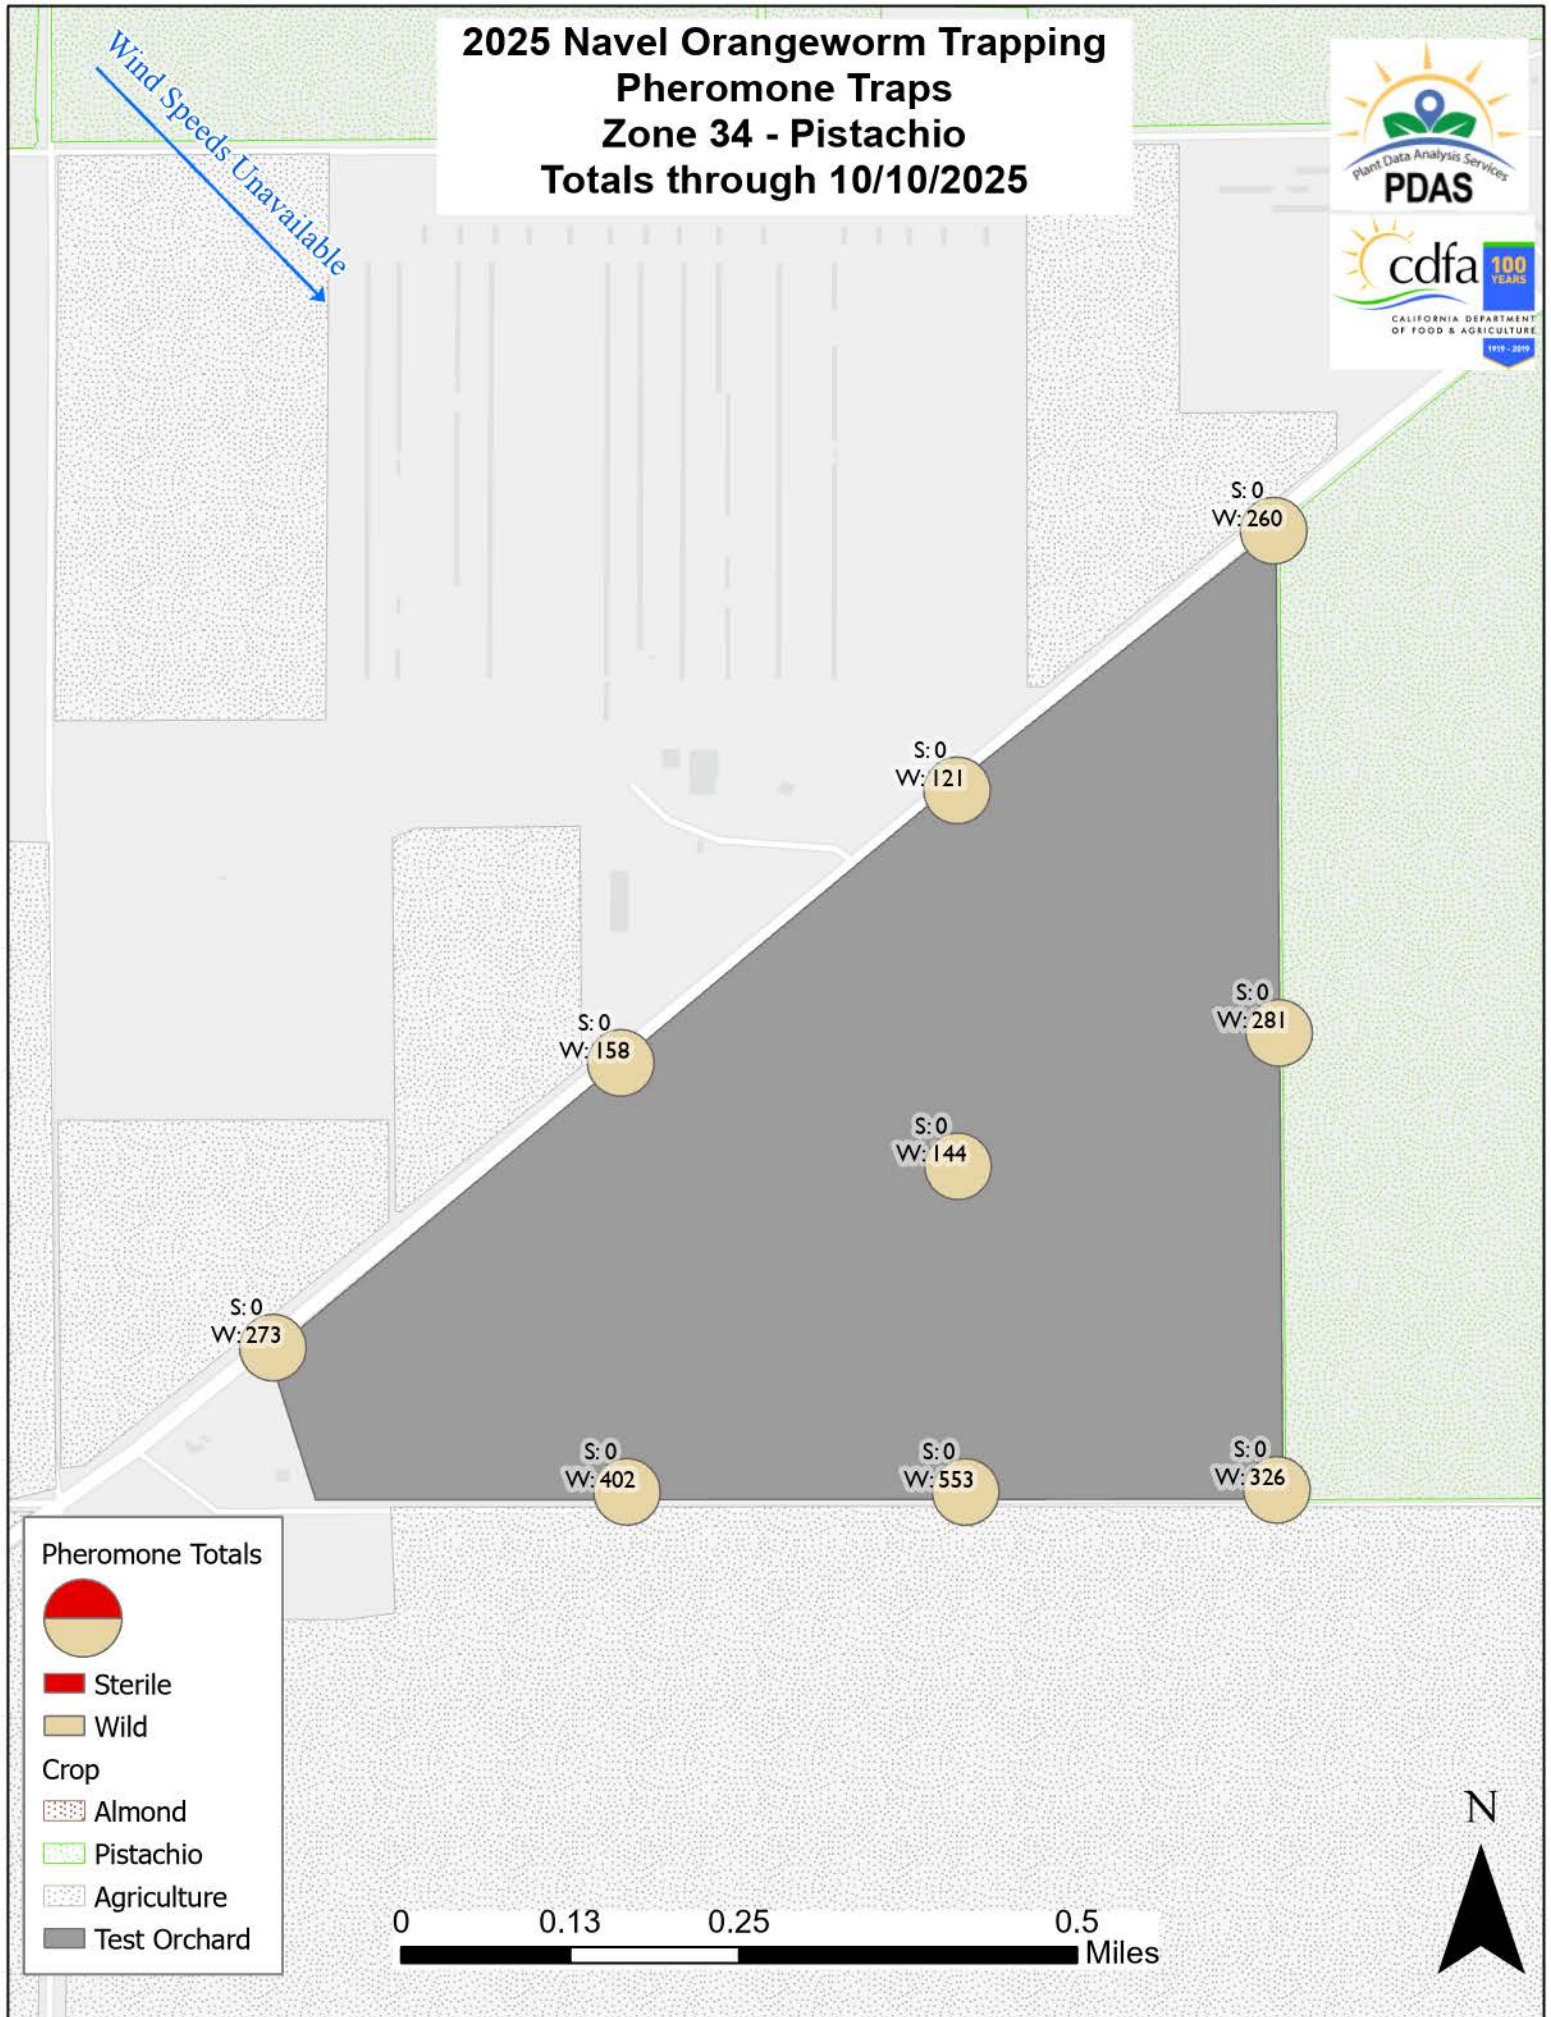

# 2025 Navel Orangeworm Trapping Pheromone Traps Zone 34 - Pistachio Totals through 10/10/2025

Wind Speeds Unavailable