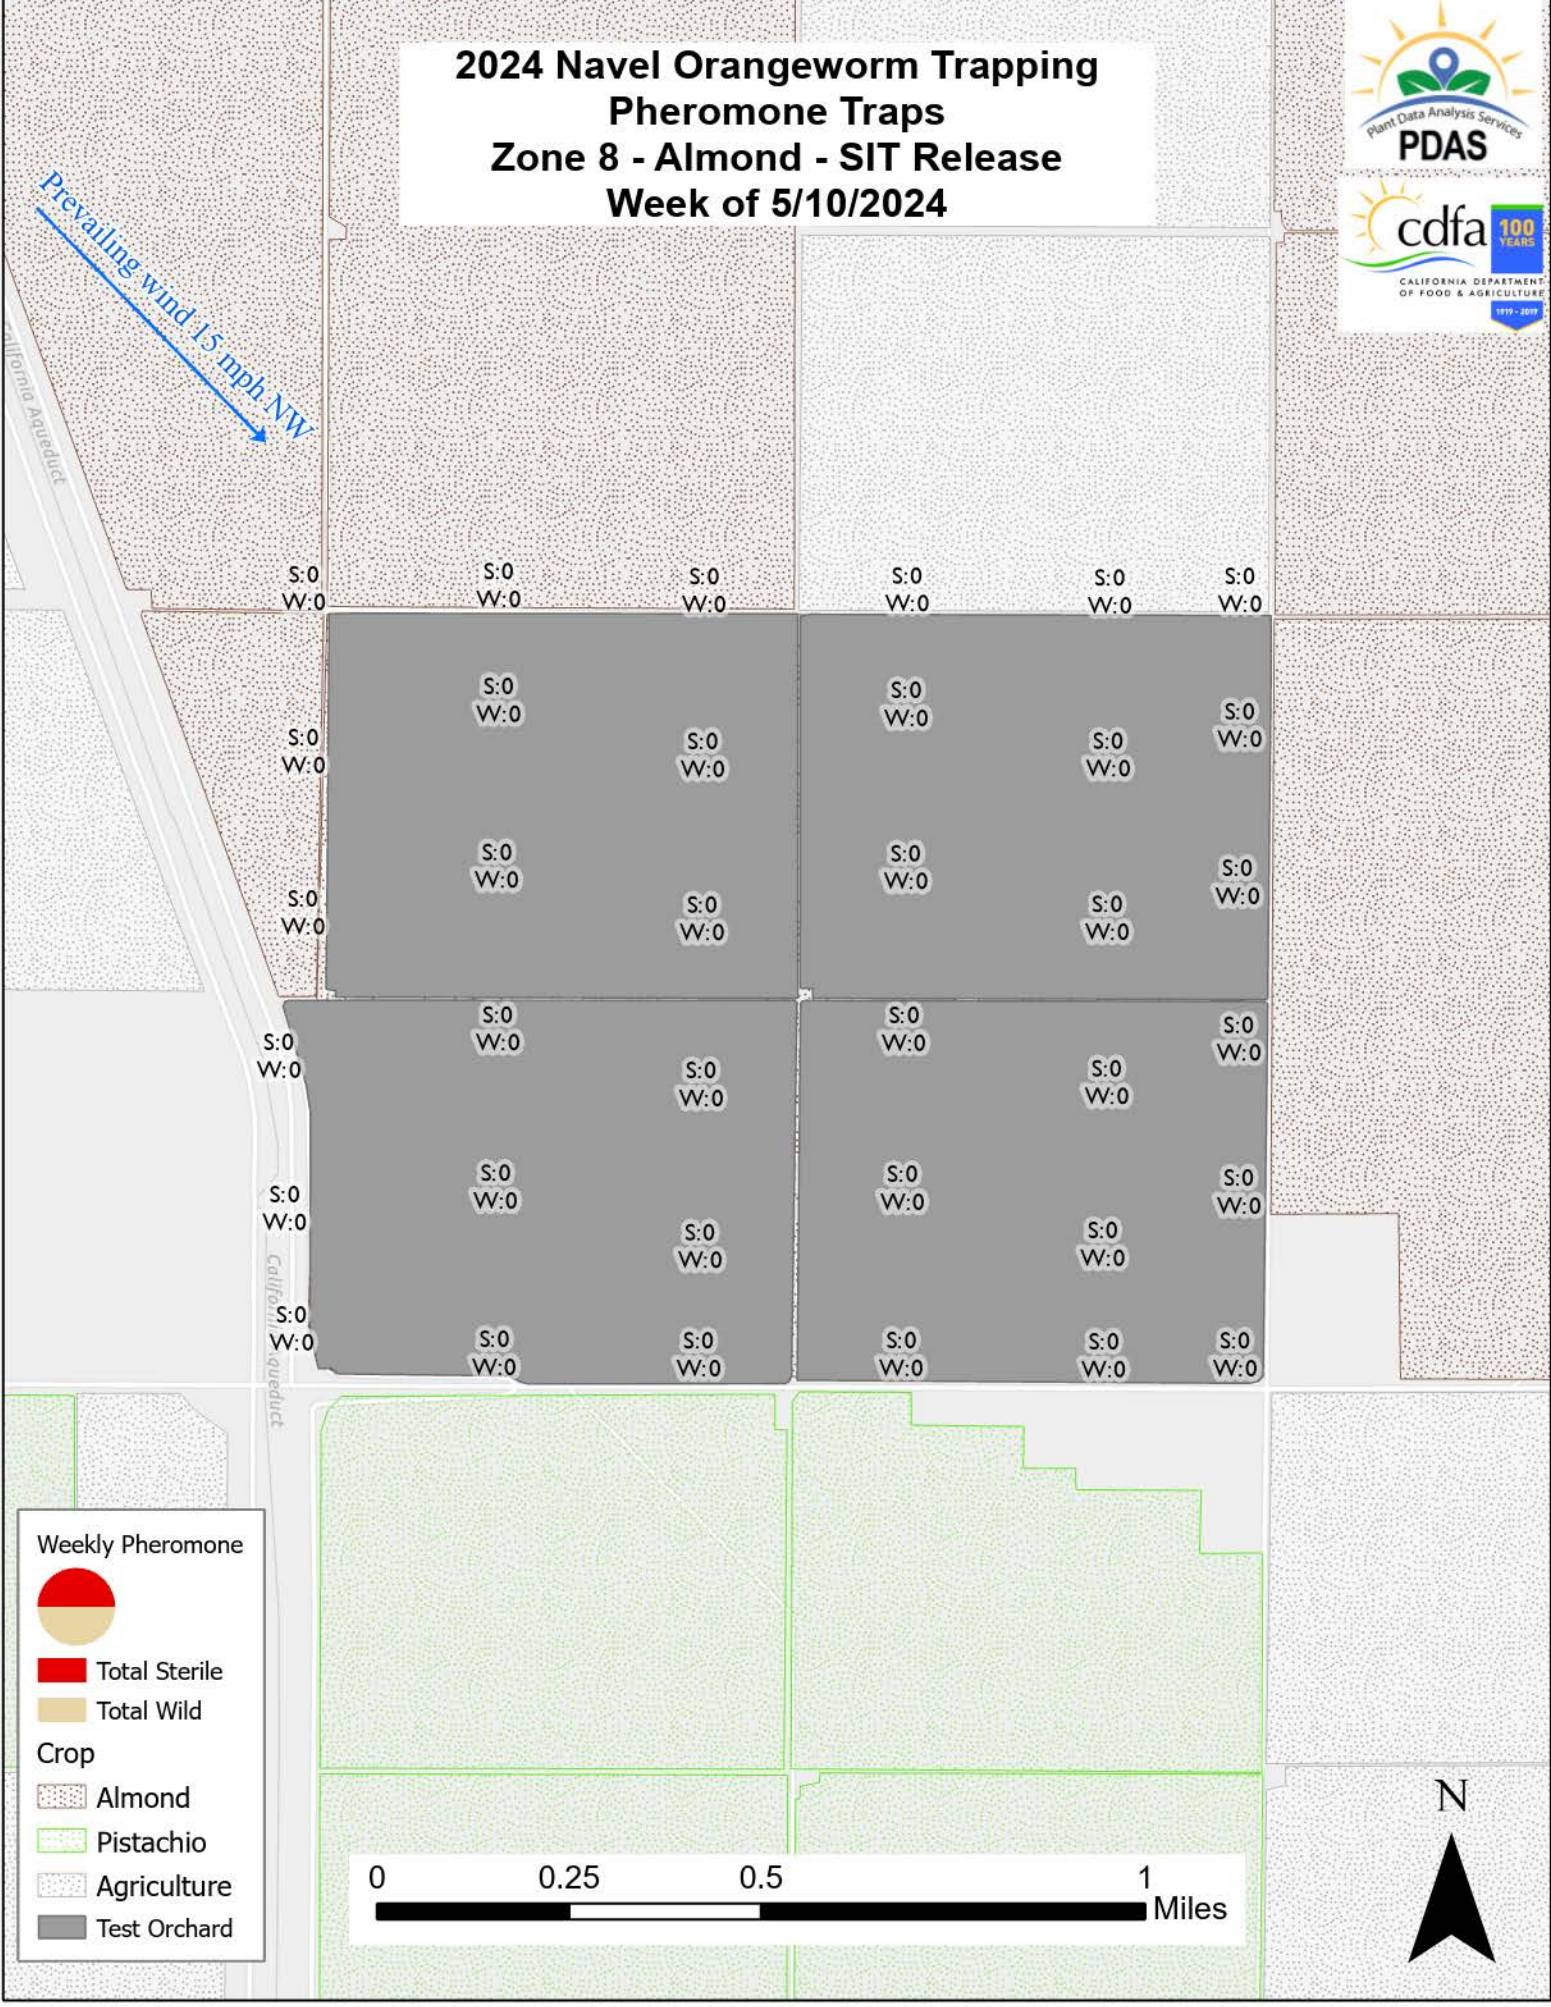

# 2024 Navel Orangeworm Trapping Pheromone Traps Zone 6 - Pistachio - Non-Release Week of 5/10/2024

Prevailing wind 15 mph NW

**Weekly Pheromone**

**Crop**

- Almond (dotted pattern)
- Pistachio (green dashed pattern)
- Agriculture (light grey dotted pattern)
- Test Orchard (dark grey solid)

# 2024 Navel Orangeworm Trapping Pheromone Traps Zone 7 - Almond - SIT Release Week of 5/10/2024

Prevailing wind 1.5 mph NW

**Weekly Pheromone**

- Total Sterile
- Total Wild

**Crop**

- Almond
- Pistachio
- Agriculture
- Test Orchard

# 2024 Navel Orangeworm Trapping Pheromone Traps Zone 8 - Almond - SIT Release Week of 5/10/2024

Prevailing wind 15 mph NW

**Weekly Pheromone**

-  Total Sterile
-  Total Wild

- Crop**
-  Almond
  -  Pistachio
  -  Agriculture
  -  Test Orchard