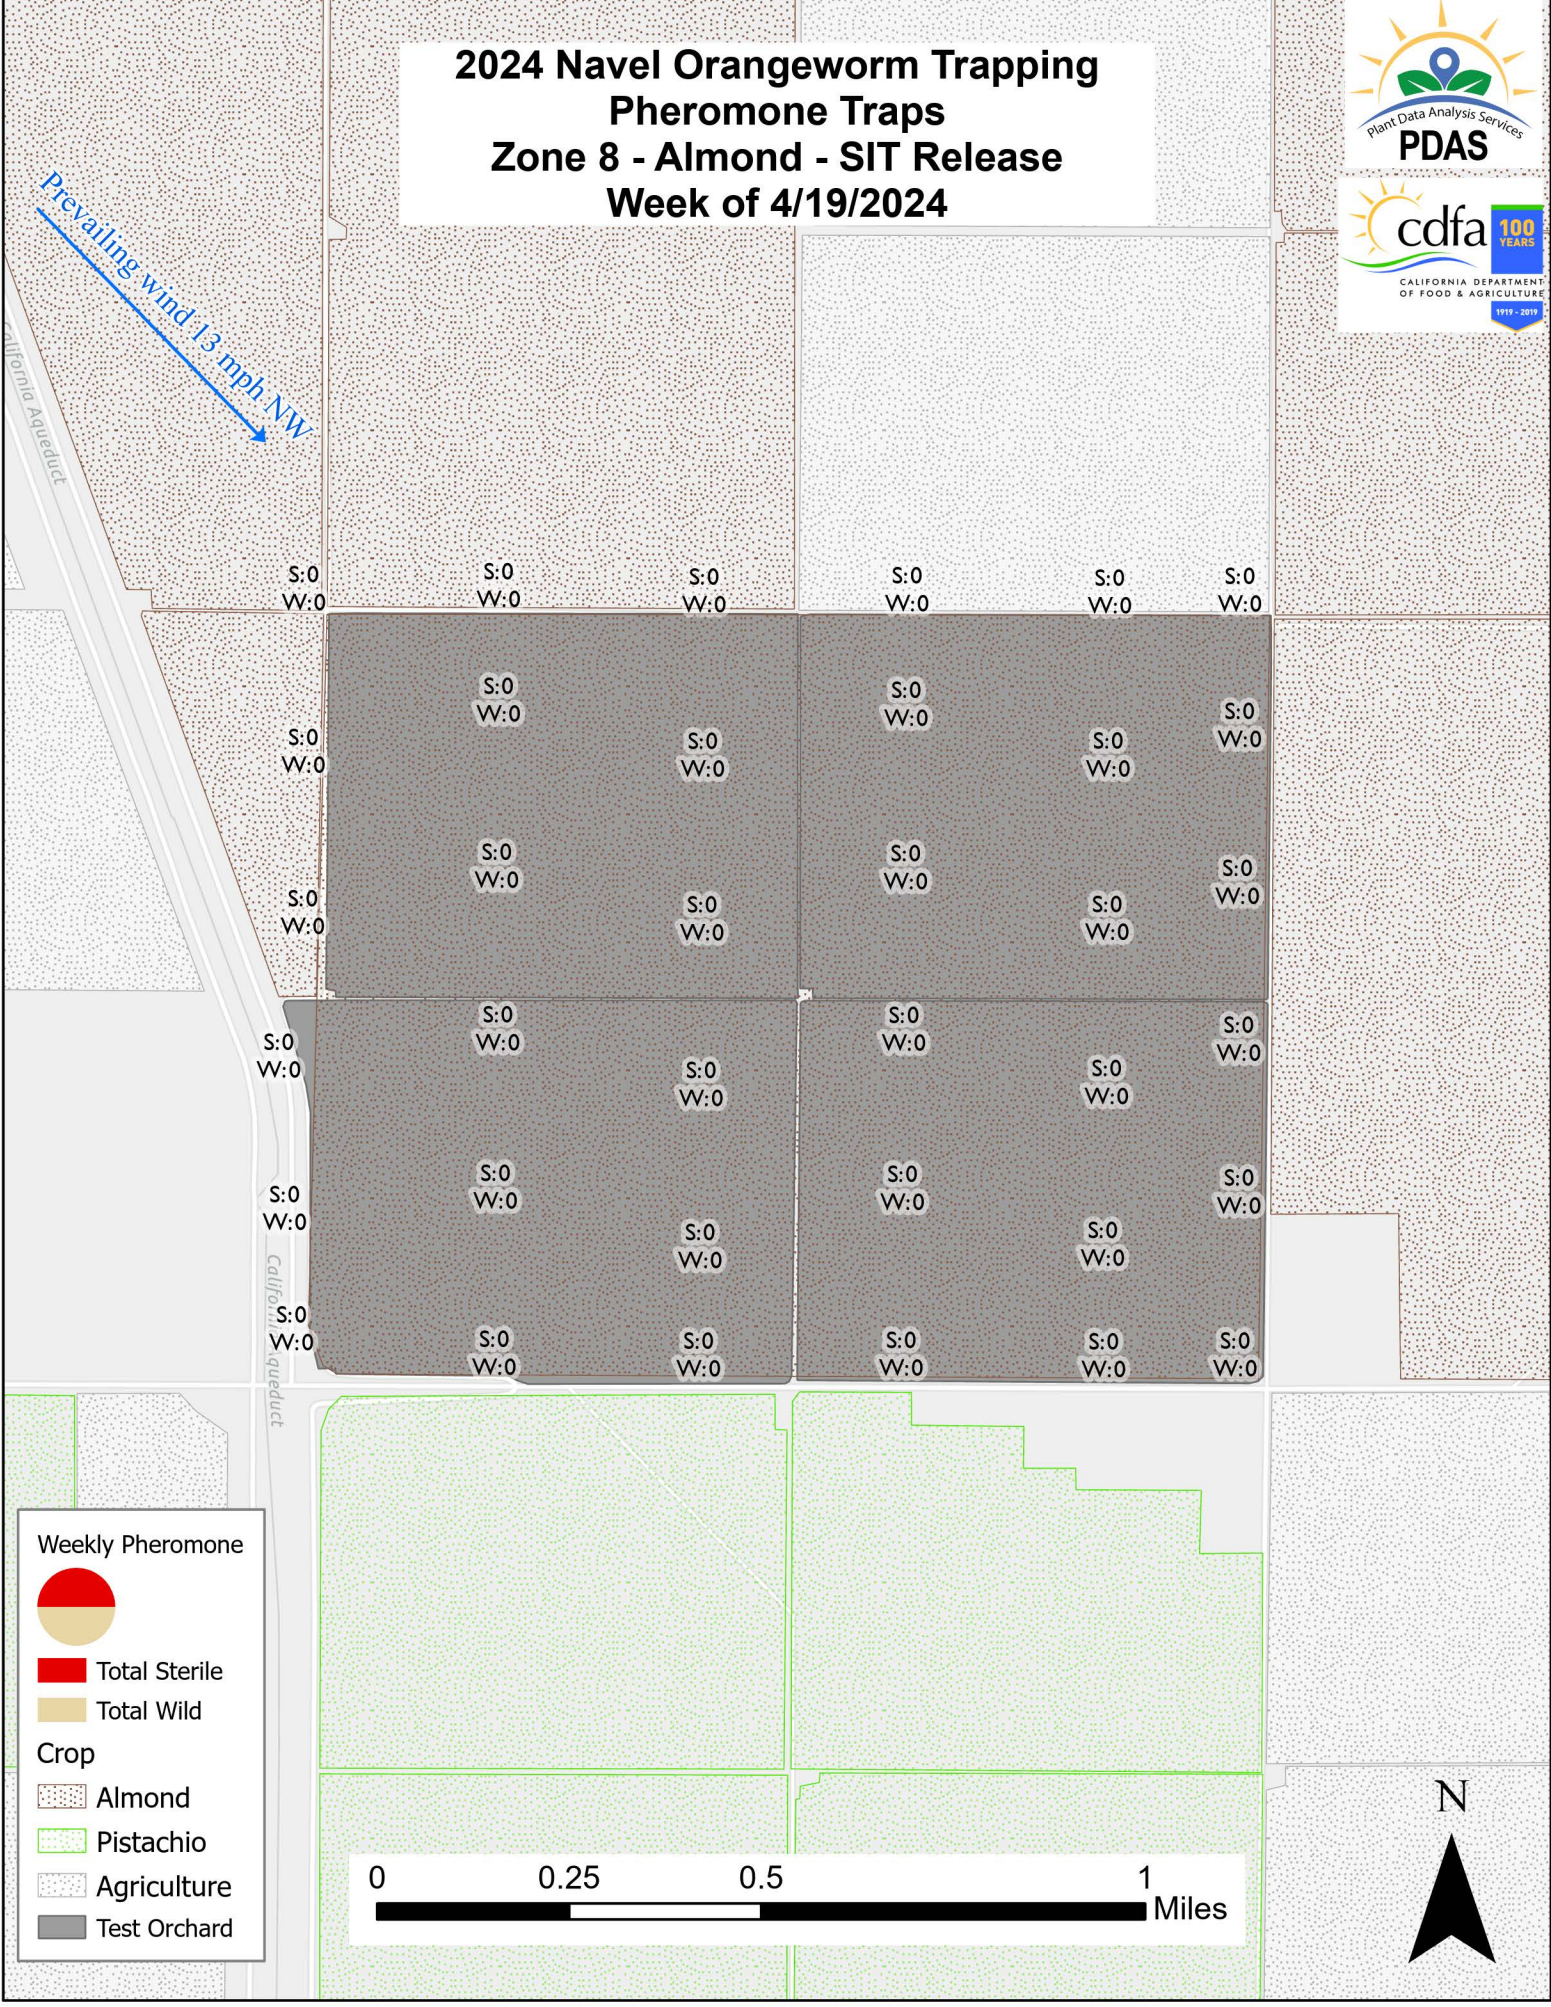

Prevailing wind 13 mph NW

Weekly Pheromone

Crop

2024 Navel Orangeworm Trapping Pheromone Traps Zone 6 - Pistachio - Non-Release Week of 4/19/2024

Prevailing wind 13 mph NW

Weekly Pheromone

Total Sterile

Total Wild

Crop

- Almond
- Pistachio
- Agriculture
- Test Orchard

2024 Navel Orangeworm Trapping Pheromone Traps Zone 7 - Almond - SIT Release Week of 4/19/2024

Prevailing wind 13 mph NW

Weekly Pheromone

Crop

- Almond (Dotted pattern)
- Pistachio (Green dashed pattern)
- Agriculture (Light grey dotted pattern)
- Test Orchard (Dark grey solid)

2024 Navel Orangeworm Trapping Pheromone Traps Zone 8 - Almond - SIT Release Week of 4/19/2024

Prevailing wind 13 mph NW

Weekly Pheromone

Crop

- Almond (dotted pattern)
- Pistachio (green dotted pattern)
- Agriculture (light grey dotted pattern)
- Test Orchard (dark grey solid)