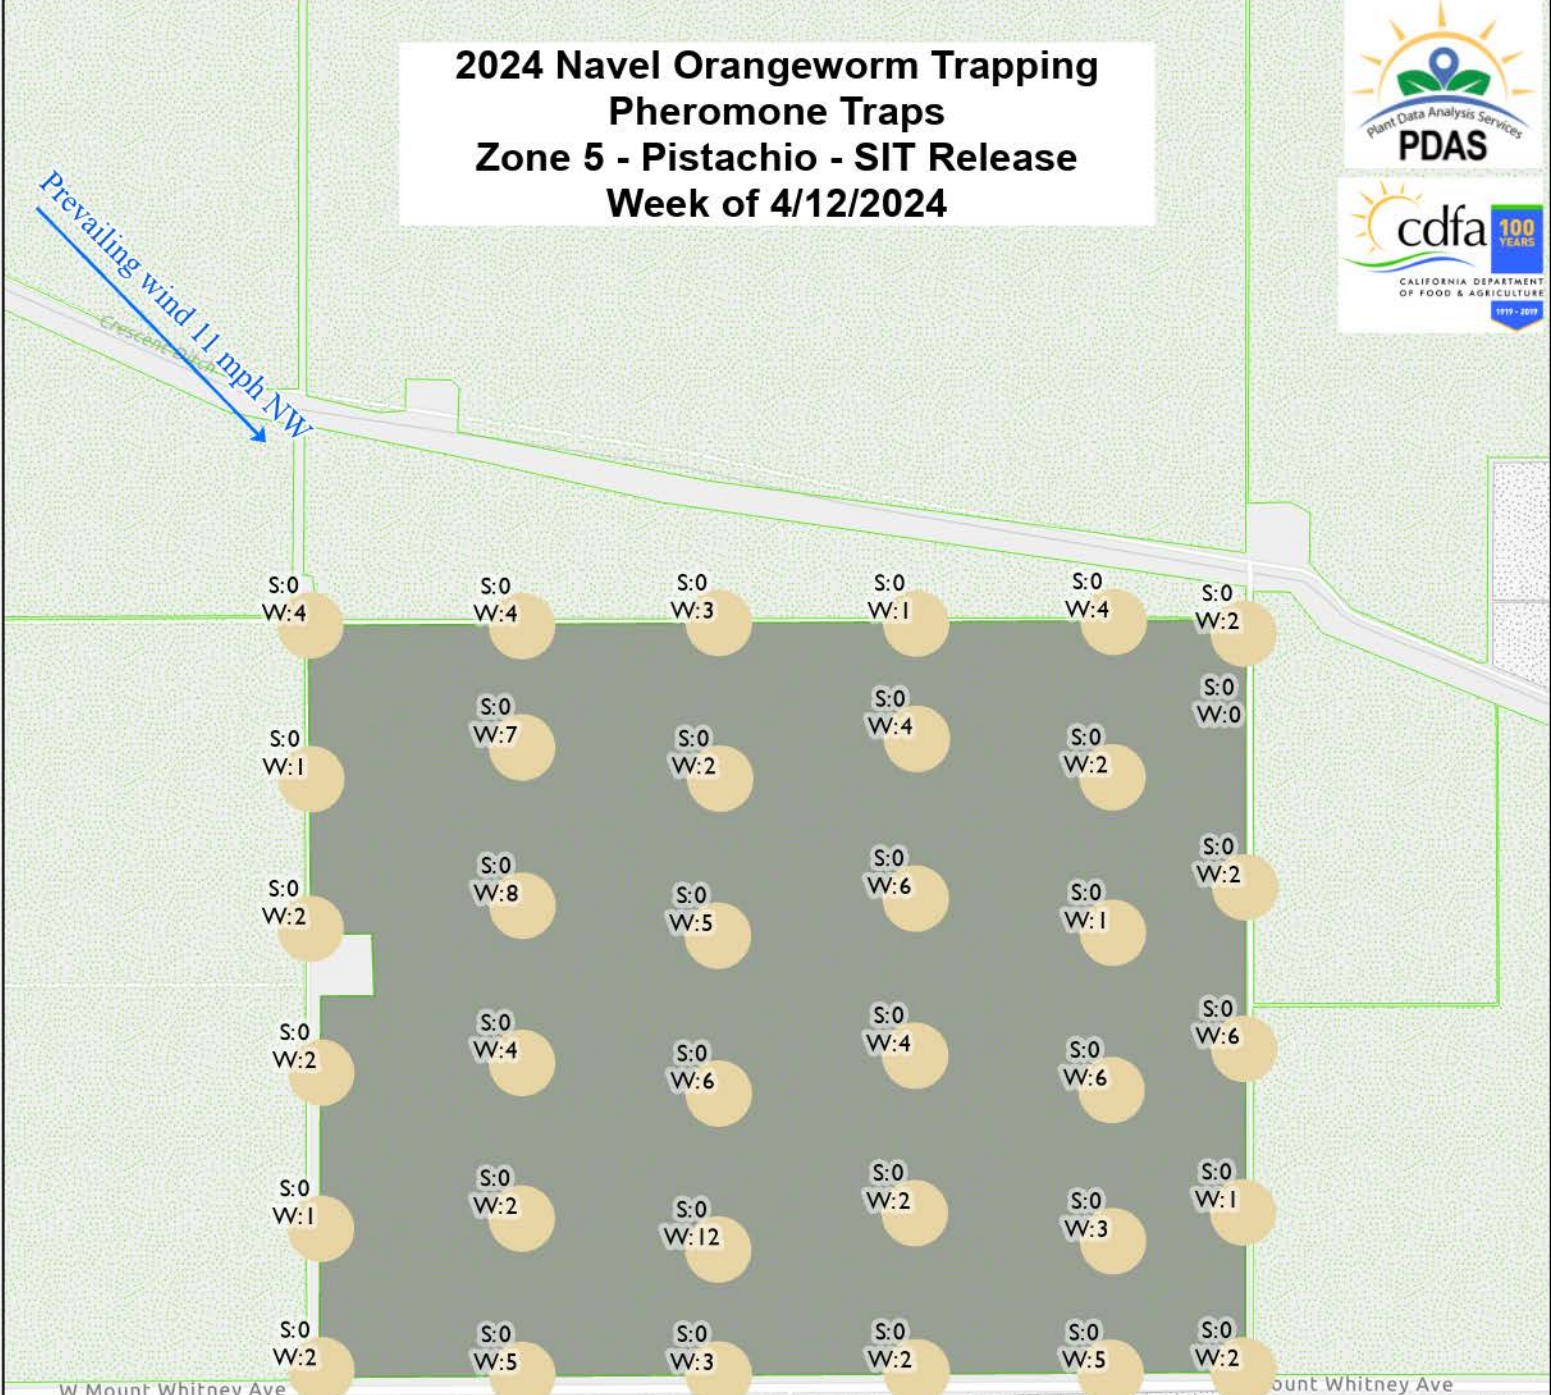

2024 Navel Orangeworm Trapping Pheromone Traps Zone 4 - Almond - Non-Release Week of 4/12/2024

Prevailing wind 11 mph NW

Weekly Pheromone

Crop

- Almond (dotted pattern)
- Pistachio (green pattern)
- Agriculture (light grey pattern)
- Test Orchard (dark grey pattern)

2024 Navel Orangeworm Trapping Pheromone Traps Zone 5 - Pistachio - SIT Release Week of 4/12/2024

Prevailing wind 11 mph NW

Weekly Pheromone

- Total Sterile
- Total Wild

Crop

- Almond
- Pistachio
- Agriculture
- Test Orchard

2024 Navel Orangeworm Trapping Pheromone Traps Zone 6 - Pistachio - Non-Release Week of 4/12/2024

Prevailing wind 11 mph NW

Weekly Pheromone

Crop

- Almond (dotted pattern)
- Pistachio (green dashed pattern)
- Agriculture (light grey dotted pattern)
- Test Orchard (dark grey solid)

2024 Navel Orangeworm Trapping Pheromone Traps Zone 7 - Almond - SIT Release Week of 4/12/2024

Prevailing wind 11 mph NW

Weekly Pheromone

- Total Sterile
- Total Wild

Crop

- Almond
- Pistachio
- Agriculture
- Test Orchard