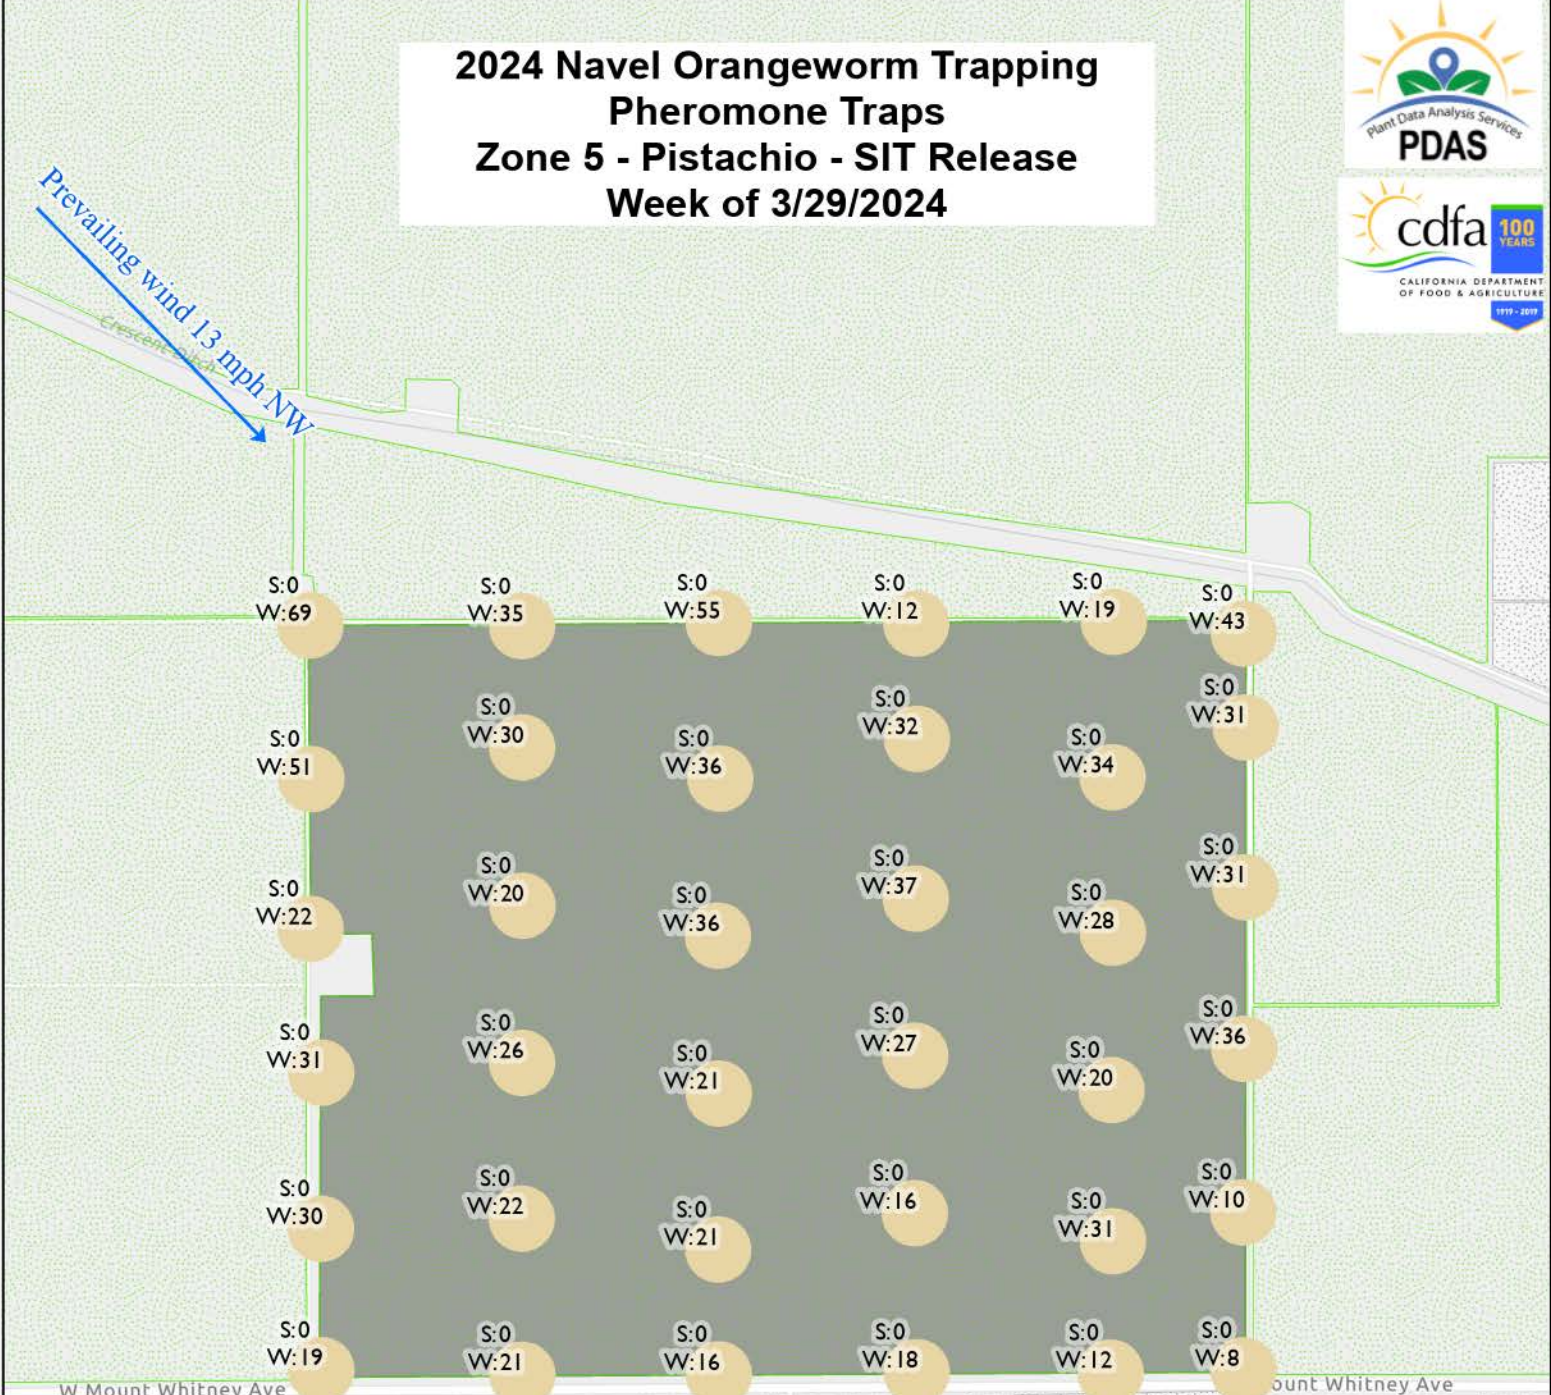

Weekly Pheromone

Crop

- Almond (Dotted pattern)
- Pistachio (Green dotted pattern)
- Agriculture (Light grey dotted pattern)
- Test Orchard (Dark grey solid)

2024 Navel Orangeworm Trapping Pheromone Traps Zone 4 - Almond - Non-Release Week of 3/29/2024

Prevailing wind 13 mph NW

Weekly Pheromone

- Total Sterile
- Total Wild

Crop

- Almond
- Pistachio
- Agriculture
- Test Orchard

2024 Navel Orangeworm Trapping Pheromone Traps Zone 5 - Pistachio - SIT Release Week of 3/29/24

Prevailing wind 13 mph NW

Weekly Pheromone

- Total Sterile
- Total Wild

Crop

- Almond
- Pistachio
- Agriculture
- Test Orchard

2024 Navel Orangeworm Trapping Pheromone Traps Zone 6 - Pistachio - Non-Release Week of 3/29/2024

Prevailing wind 13 mph NW

Weekly Pheromone

Crop

- Almond (dotted pattern)
- Pistachio (green dashed pattern)
- Agriculture (light gray dotted pattern)
- Test Orchard (dark gray solid)

2024 Navel Orangeworm Trapping Pheromone Traps Zone 7 - Almond - SIT Release Week of 3/29/24