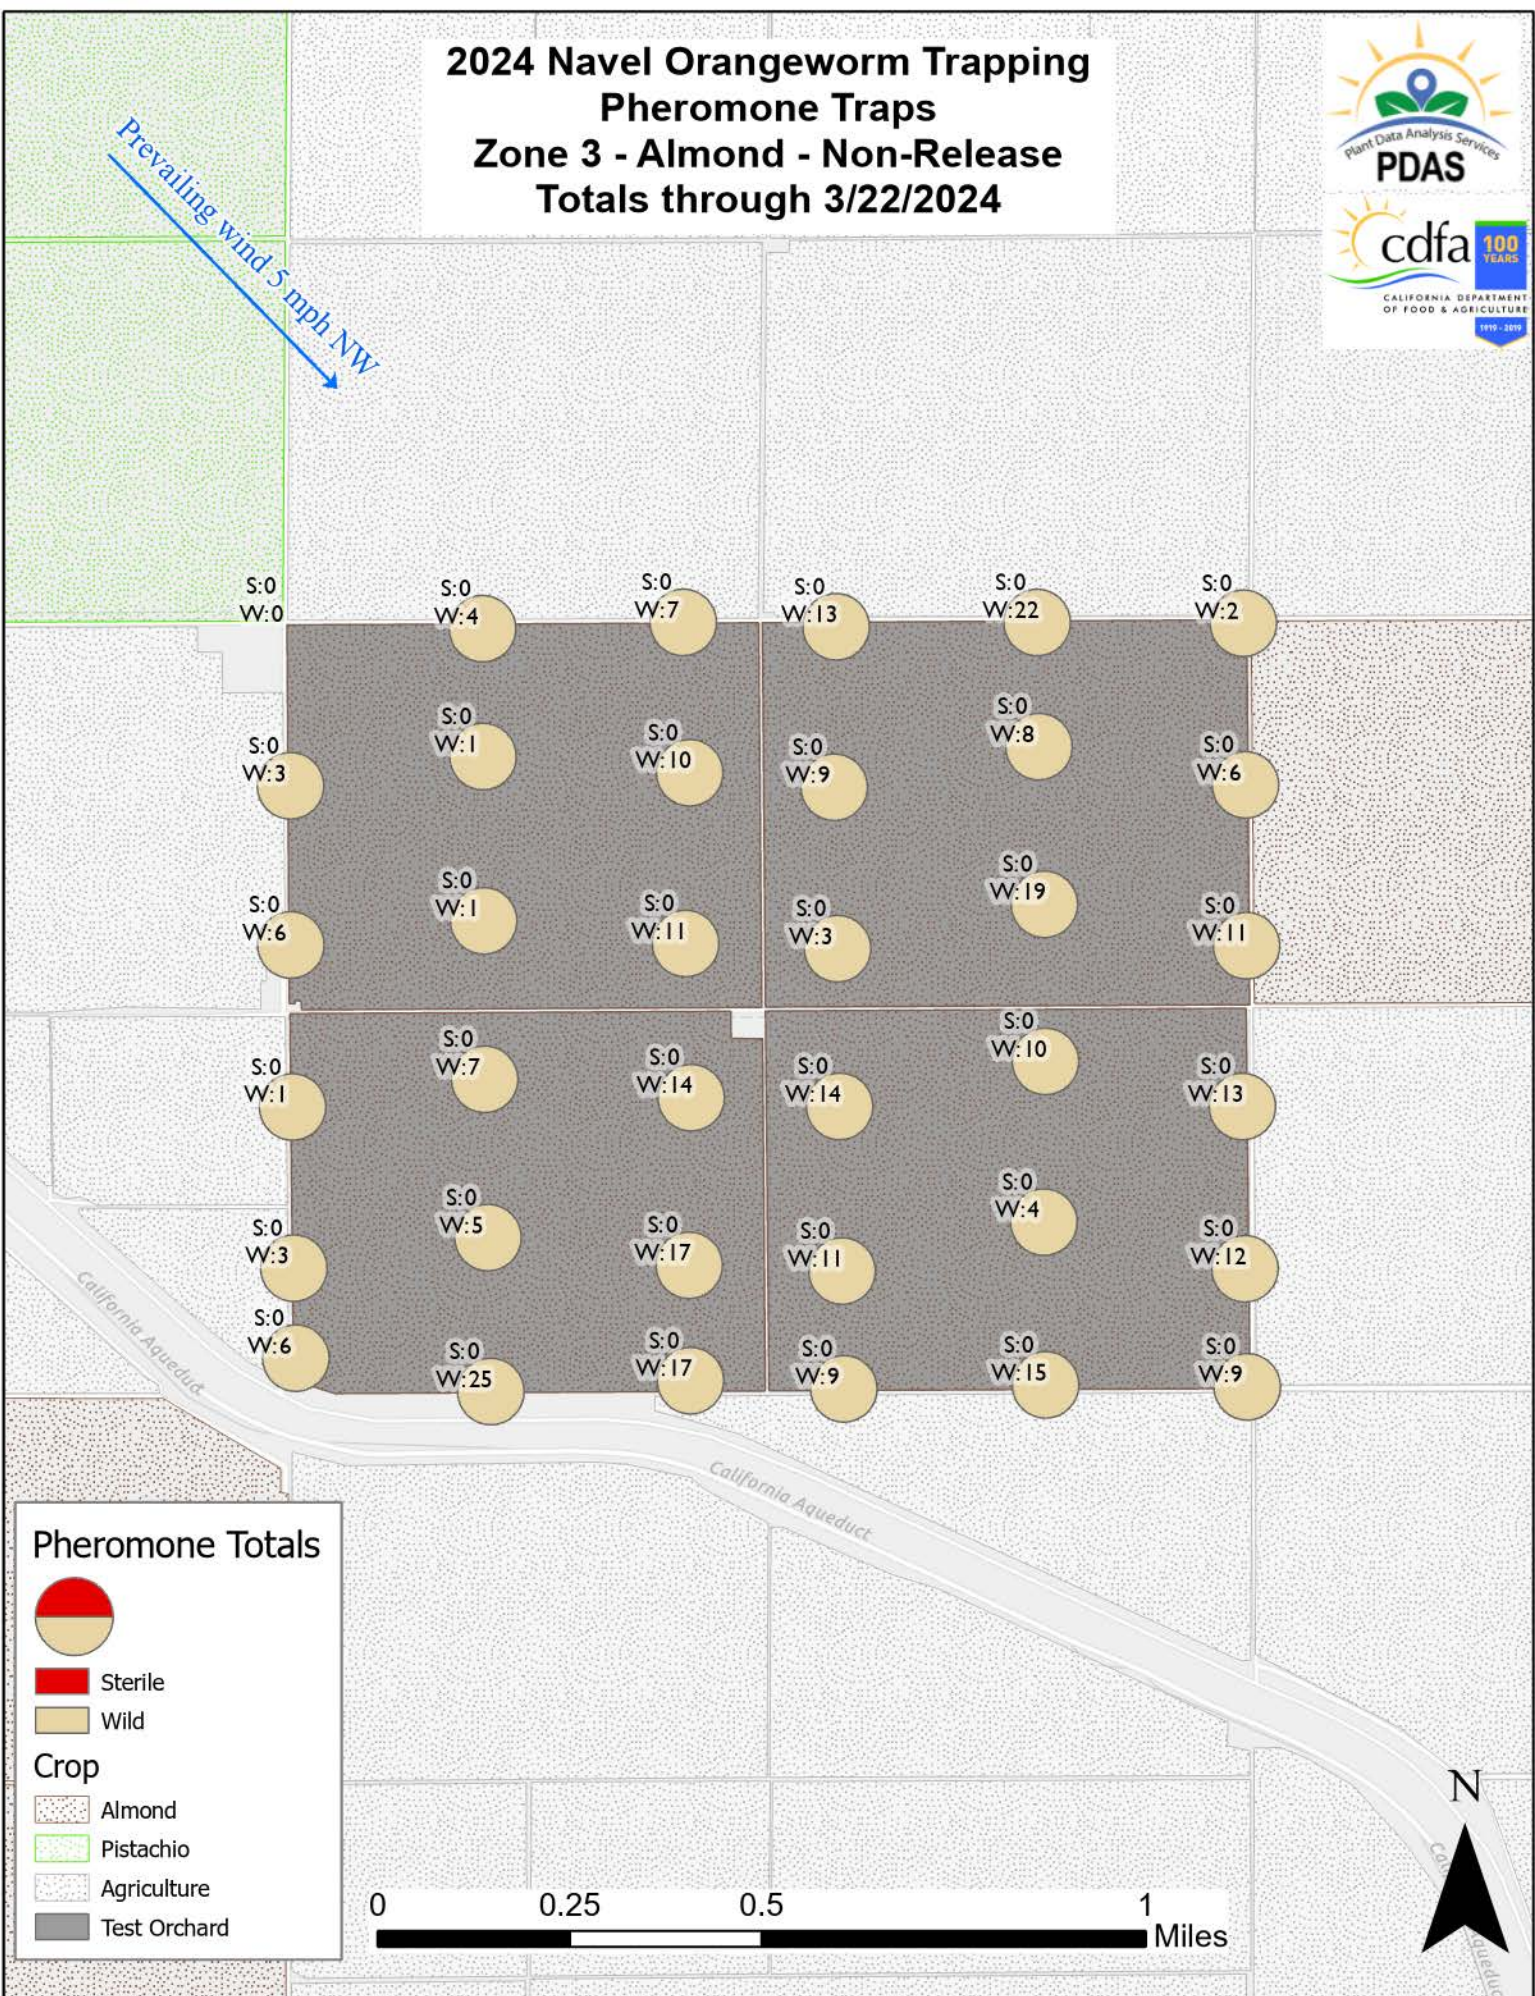

# 2024 Navel Orangeworm Trapping Pheromone Traps Zone 2 - Pistachio - SIT Release Totals through 3/22/2024

Prevailing wind 5 mph NW

**Pheromone Totals**

- Sterile
- Wild

**Crop**

- Almond
- Pistachio
- Agriculture
- Test Orchard

# 2024 Navel Orangeworm Trapping Pheromone Traps Zone 3 - Almond - Non-Release Totals through 3/22/2024

Prevailing wind 5 mph NW

**Pheromone Totals**

- Sterile
- Wild

**Crop**

- Almond
- Pistachio
- Agriculture
- Test Orchard

# 2024 Navel Orangeworm Trapping Pheromone Traps Zone 4 - Almond - Non-Release Totals through 3/22/2024

Prevailing wind 5 mph NW

**Pheromone Totals**

● Sterile  
● Wild

**Crop**

- Almond
- Pistachio
- Agriculture
- Test Orchard

# 2024 Navel Orangeworm Trapping Pheromone Traps Zone 8 - Almond - SIT Release Totals through 3/22/2024

Prevailing wind 5 mph NW

**Pheromone Totals**

**Crop**

- Almond (dotted pattern)
- Pistachio (green pattern)
- Agriculture (light grey pattern)
- Test Orchard (dark grey pattern)