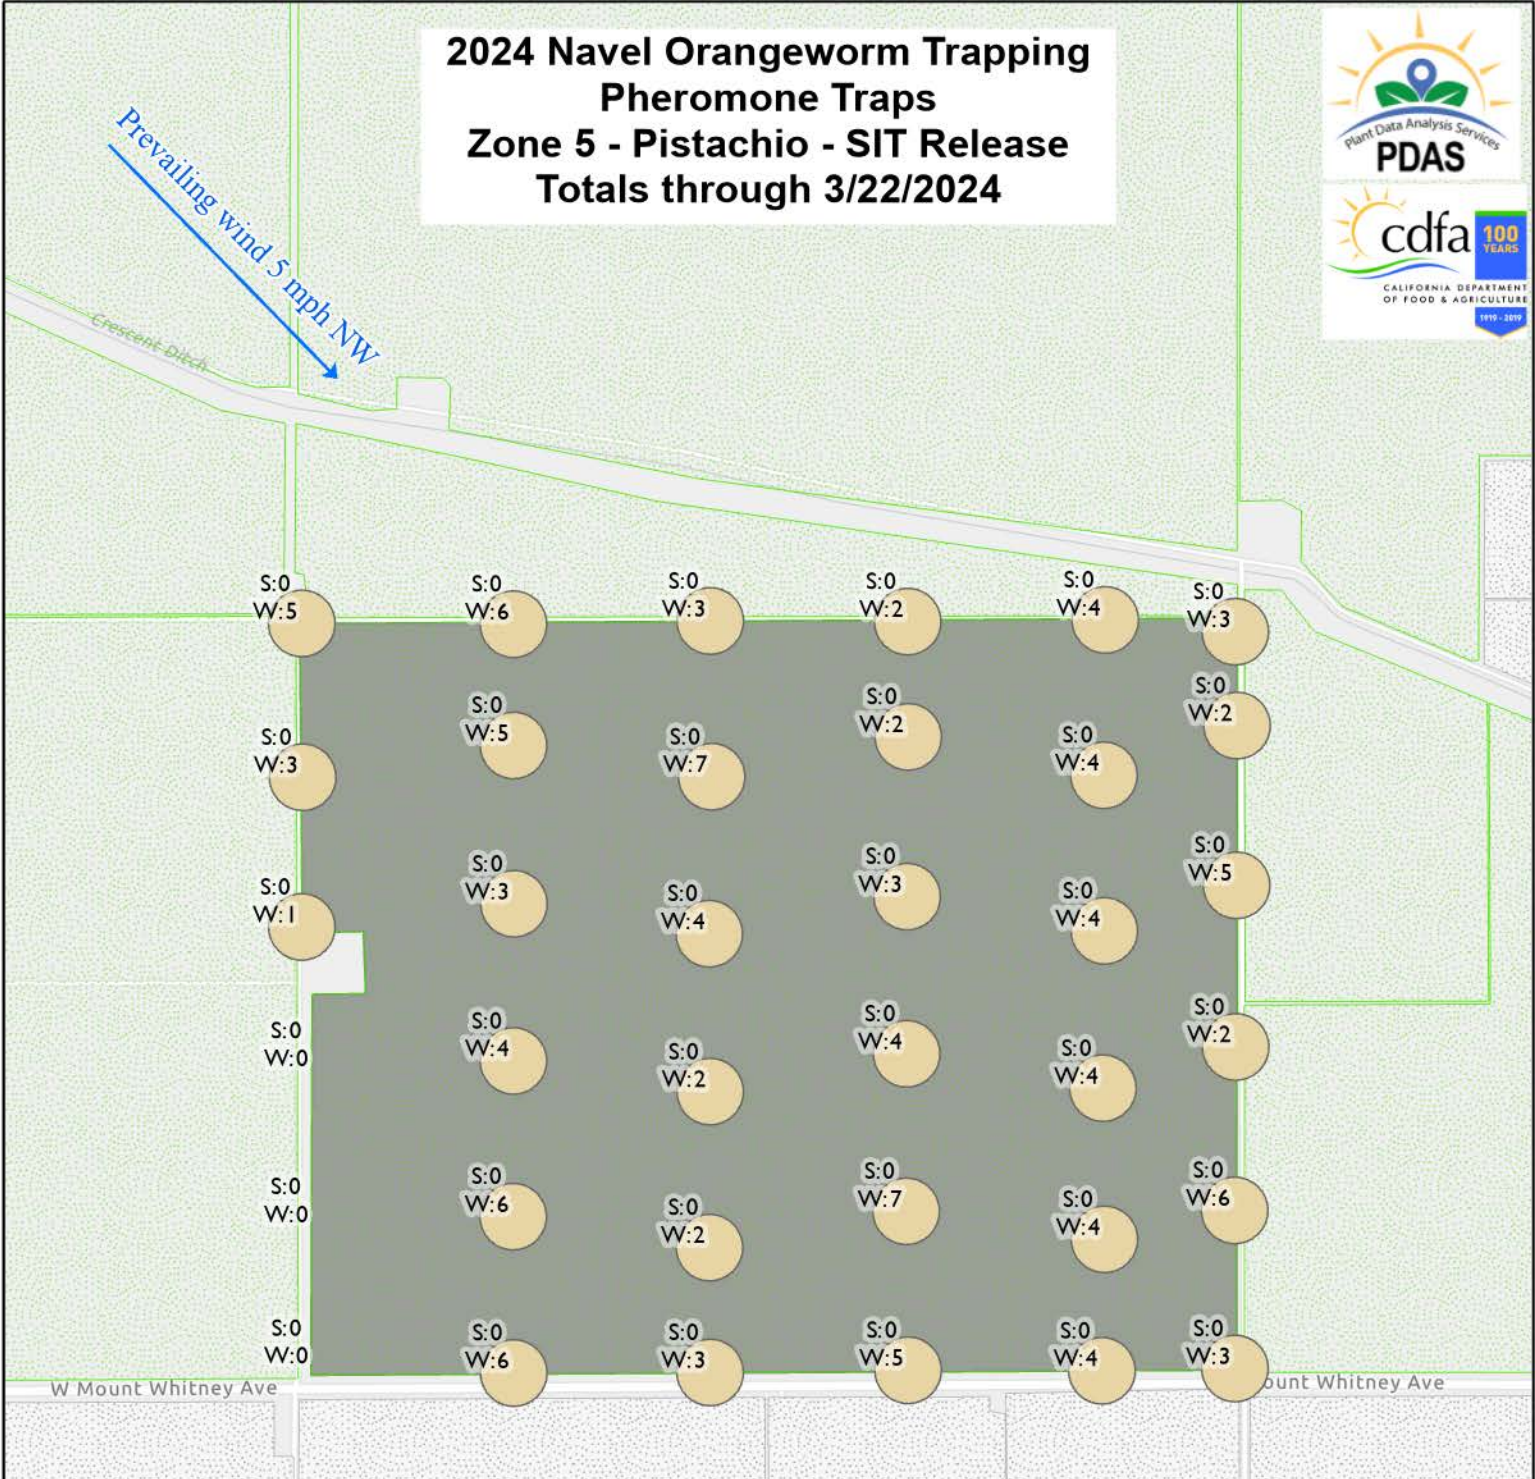

# 2024 Navel Orangeworm Trapping Pheromone Traps Zone 4 - Almond - Non-Release Totals through 3/22/2024

Prevailing wind 5 mph NW

**Pheromone Totals**

● Sterile  
● Wild

**Crop**

- Almond
- Pistachio
- Agriculture
- Test Orchard

# 2024 Navel Orangeworm Trapping Pheromone Traps Zone 5 - Pistachio - SIT Release Totals through 3/22/2024

Prevailing wind 5 mph NW

**Pheromone Totals**

- Sterile
- Wild

**Crop**

- Almond
- Pistachio
- Agriculture
- Test Orchard

# 2024 Navel Orangeworm Trapping Pheromone Traps Zone 6 - Pistachio - Non-Release Totals through 3/22/2024

Prevailing wind 5 mph NW

**Pheromone Totals**

- Sterile
- Wild

**Crop**

- Almond
- Pistachio
- Agriculture
- Test Orchard

# 2024 Navel Orangeworm Trapping Pheromone Traps Zone 8 - Almond - SIT Release Totals through 3/22/2024

Prevailing wind 5 mph NW

**Pheromone Totals**

**Crop**

- Almond (dotted pattern)
- Pistachio (green pattern)
- Agriculture (light grey pattern)
- Test Orchard (dark grey pattern)