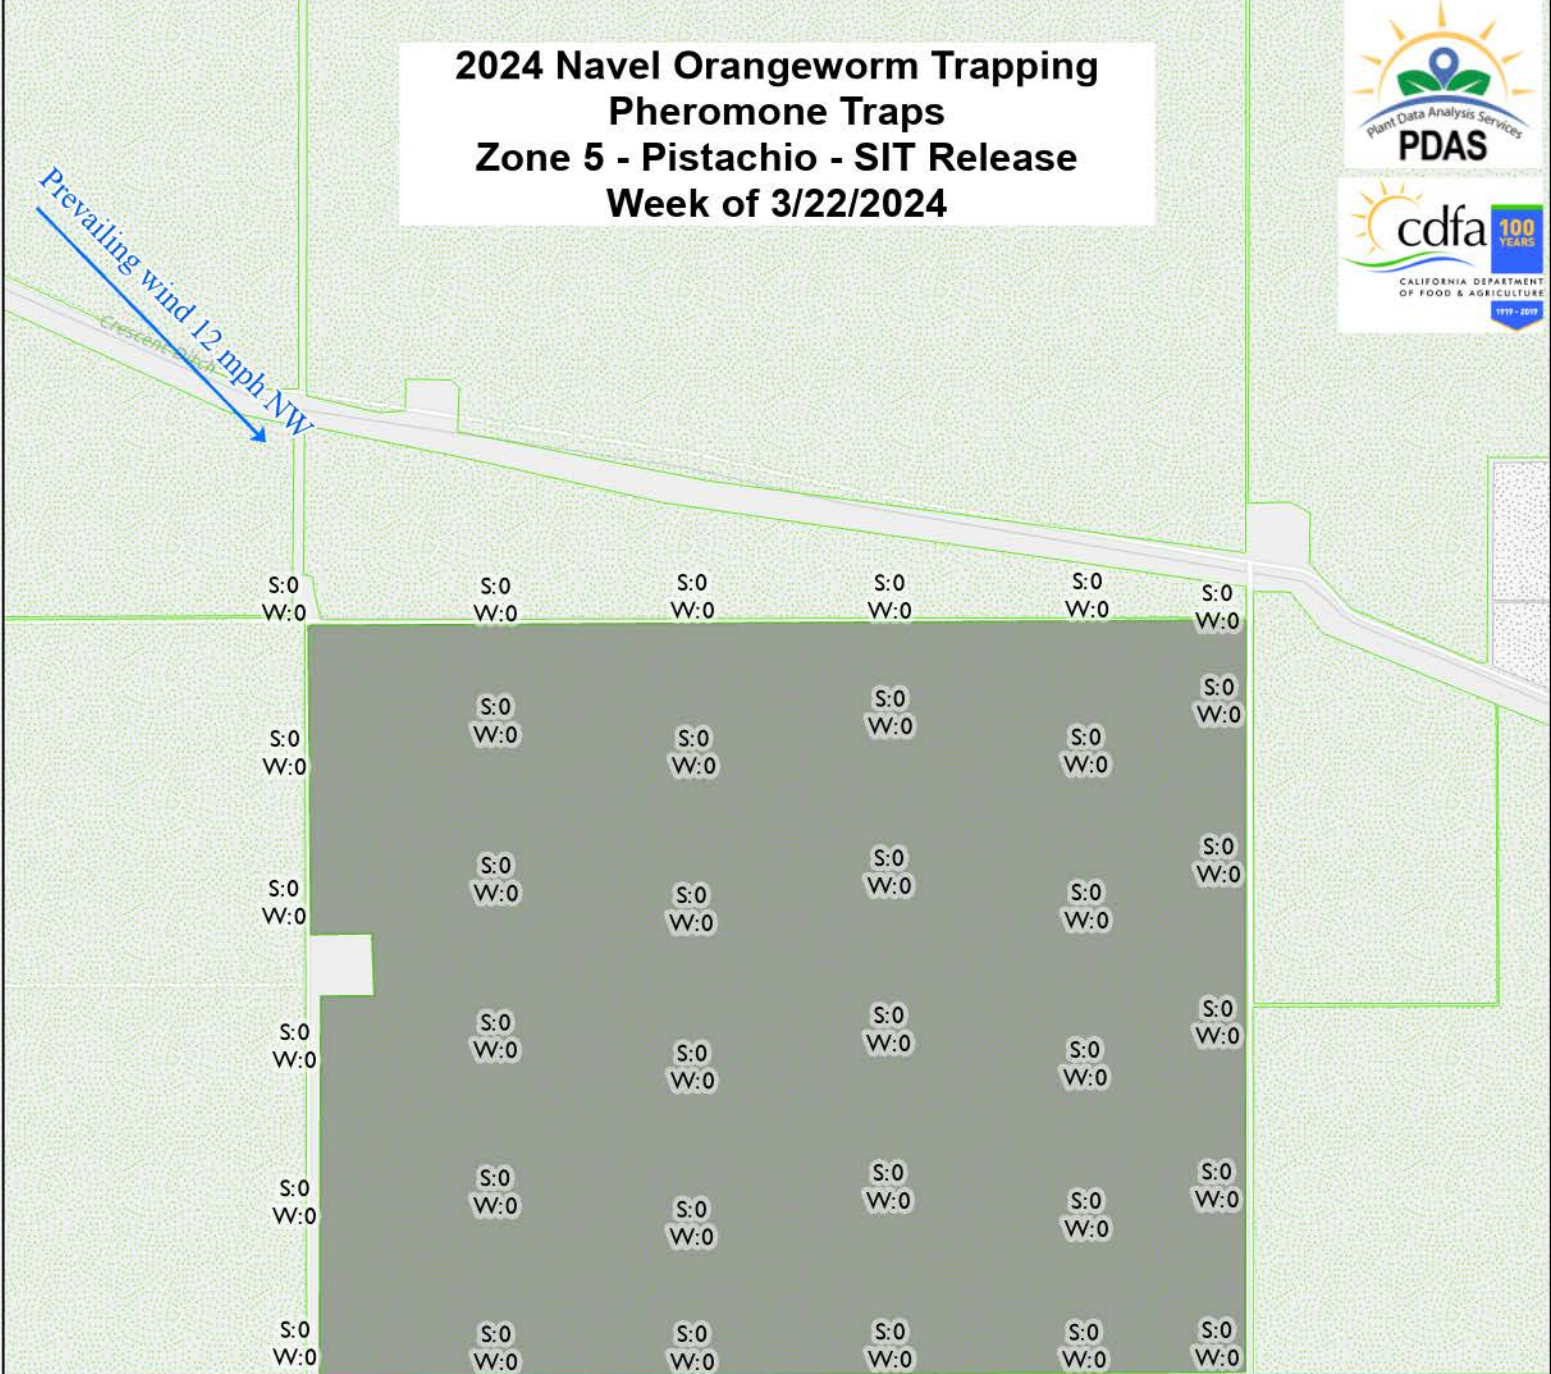

2024 Navel Orangeworm Trapping Pheromone Traps Zone 3 - Almond - Non-Release Week of 3/22/2024

Prevailing wind 12 mph NW

Weekly Pheromone

- Total Sterile
- Total Wild

Crop

- Almond
- Pistachio
- Agriculture
- Test Orchard

2024 Navel Orangeworm Trapping Pheromone Traps Zone 4 - Almond - Non-Release Week of 3/22/2024

Prevailing wind 12 mph NW

Weekly Pheromone

- Total Sterile
- Total Wild

Crop

- Almond
- Pistachio
- Agriculture
- Test Orchard

2024 Navel Orangeworm Trapping Pheromone Traps Zone 5 - Pistachio - SIT Release Week of 3/22/2024

Prevailing wind 12 mph NW

Weekly Pheromone

Crop

- Almond (stippled pattern)
- Pistachio (green dashed pattern)
- Agriculture (grey stippled pattern)
- Test Orchard (solid grey)

2024 Navel Orangeworm Trapping Pheromone Traps Zone 6 - Pistachio - Non-Release Week of 3/22/2024

Prevailing wind 12 mph NW

Weekly Pheromone

- Total Sterile
- Total Wild

Crop

- Almond
- Pistachio
- Agriculture
- Test Orchard