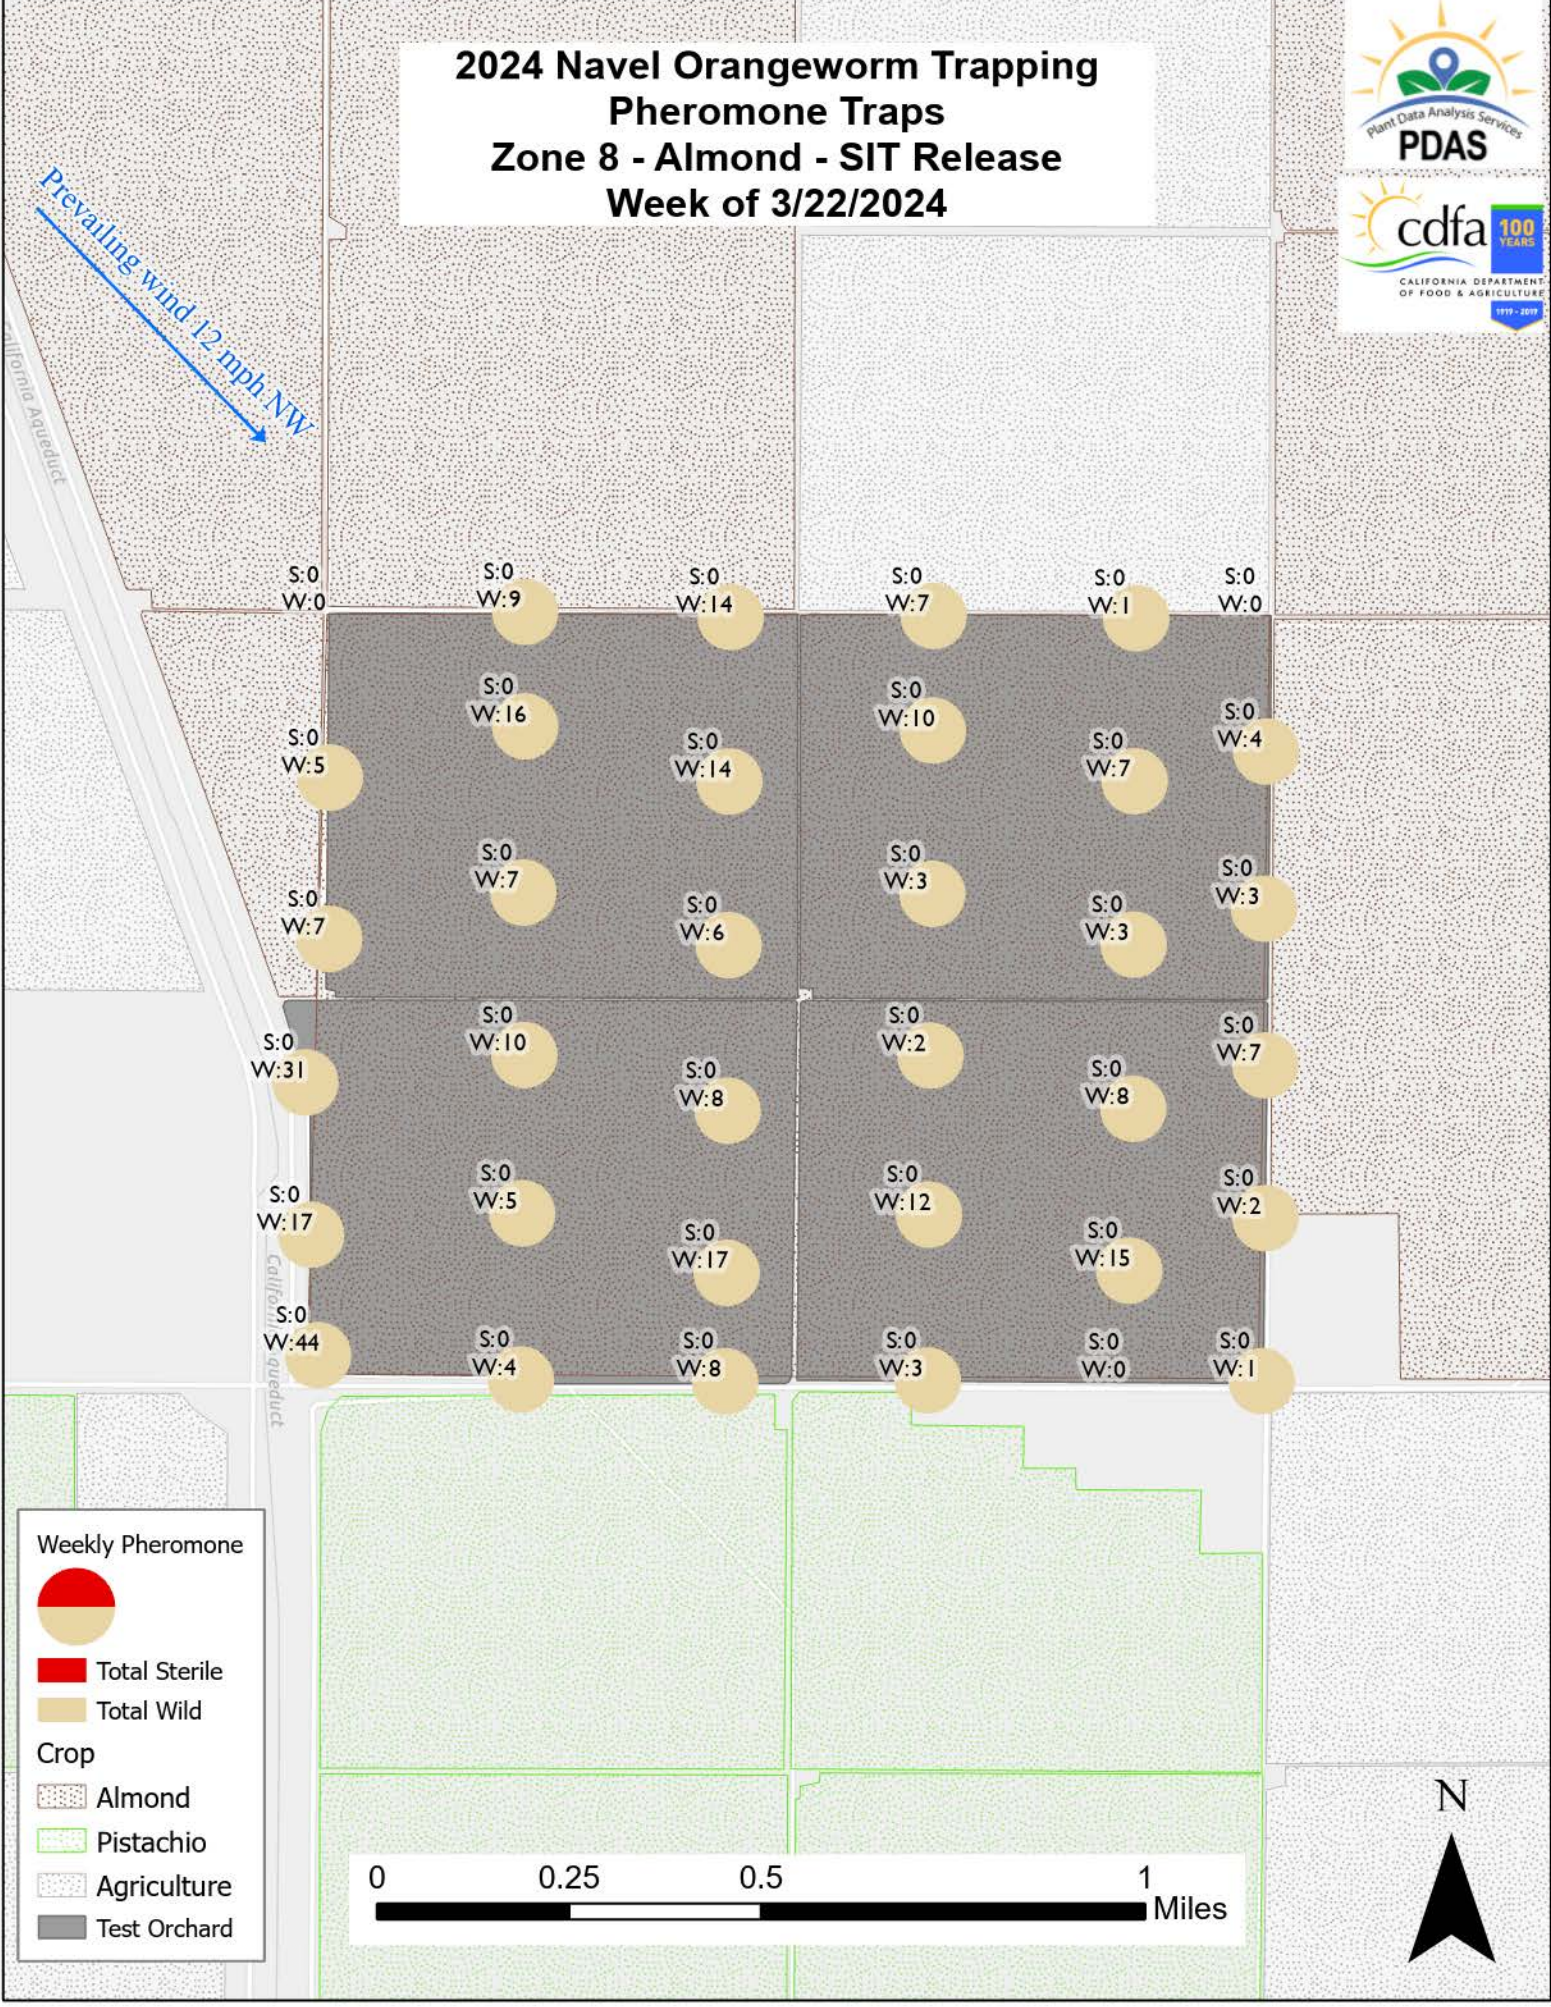

2024 Navel Orangeworm Trapping Pheromone Traps Zone 7 - Almond - SIT Release Week of 3/22/2024

Prevailing wind 12 mph NW

Weekly Pheromone

- Total Sterile
- Total Wild

Crop

- Almond
- Pistachio
- Agriculture
- Test Orchard

2024 Navel Orangeworm Trapping Pheromone Traps Zone 8 - Almond - SIT Release Week of 3/22/2024

Prevailing wind 12 mph NW

Weekly Pheromone

- Total Sterile
- Total Wild

Crop

- Almond
- Pistachio
- Agriculture
- Test Orchard