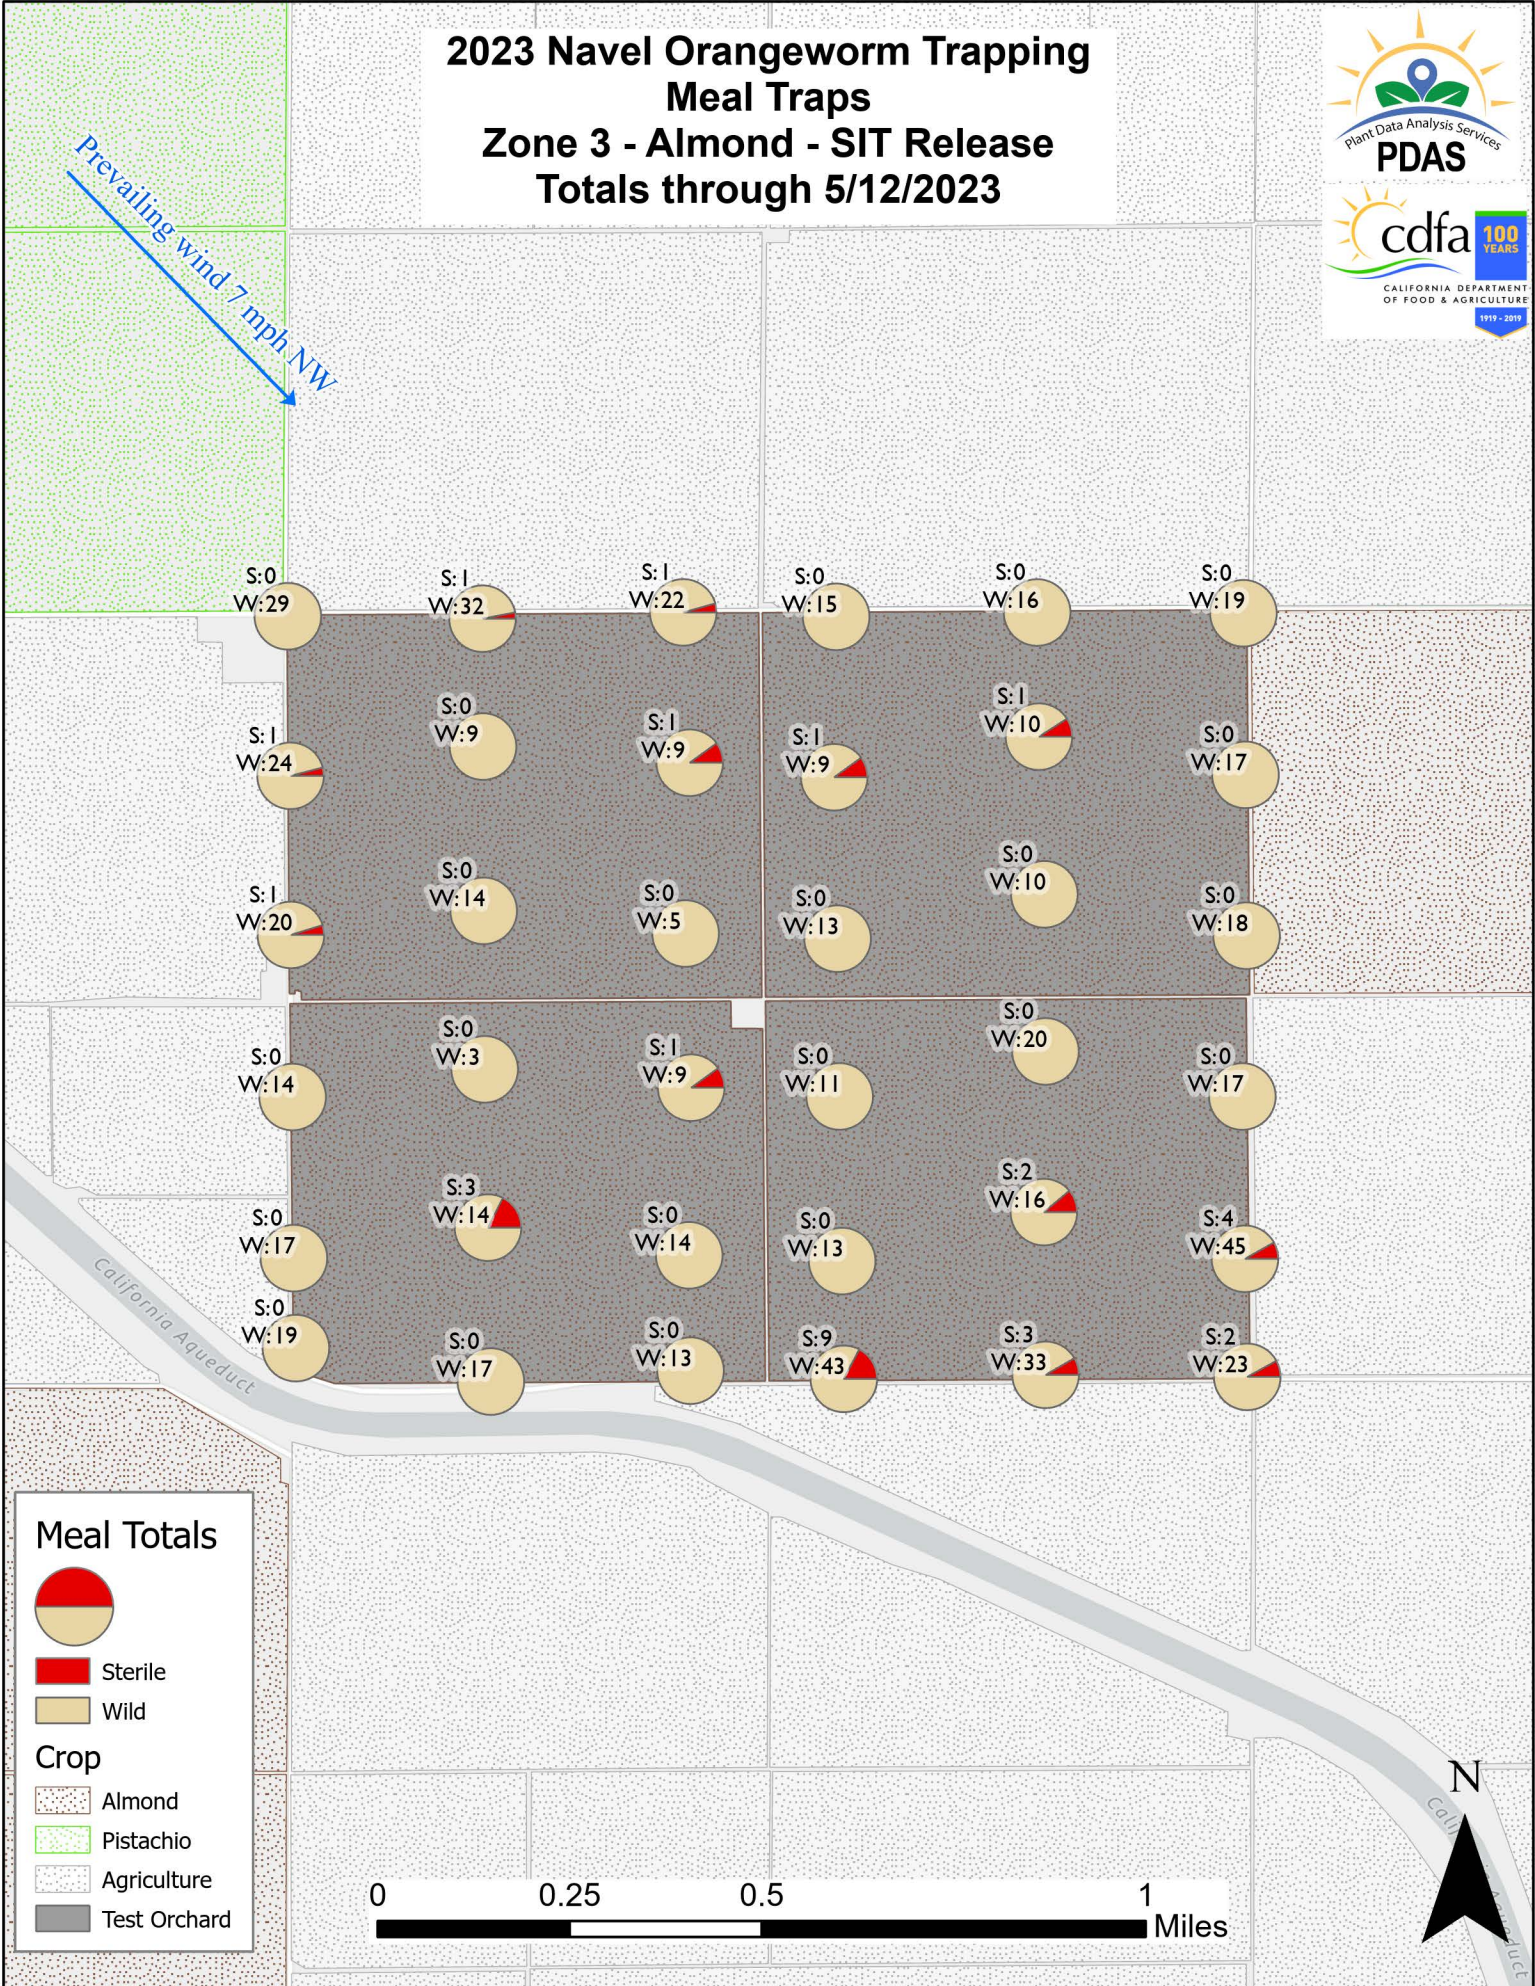

2023 Navel Orangeworm Trapping Meal Traps Zone 1 - Pistachio - SIT Release Totals through 5/12/23

Prevailing wind 7 mph NW

Meal Totals

- Sterile (Red)
- Wild (Tan)

Crop

- Almond (Dotted pattern)
- Pistachio (Green dotted pattern)
- Agriculture (Grey dotted pattern)
- Test Orchard (Solid Grey)

2023 Navel Orangeworm Trapping Meal Traps Zone 2 - Pistachio - Non-Release Totals through 5/12/2023

Prevailing wind 7 mph NW

Meal Totals

- Sterile
- Wild

Crop

- Almond
- Pistachio
- Agriculture
- Test Orchard

2023 Navel Orangeworm Trapping Meal Traps Zone 3 - Almond - SIT Release Totals through 5/12/2023

Prevailing wind 7 mph NW

Meal Totals

Crop

- Almond (Dotted pattern)
- Pistachio (Green dotted pattern)
- Agriculture (Light grey dotted pattern)
- Test Orchard (Dark grey solid)

California Aqueduct

2023 Navel Orangeworm Trapping Meal Traps Zone 7 - Almond - Non-Release Totals through 5/12/2023

Prevailing wind 7 mph NW

Meal Totals

- Sterile (Red)
- Wild (Tan)

Crop

- Almond (Dotted pattern)
- Pistachio (Green dotted pattern)
- Agriculture (Light grey dotted pattern)
- Test Orchard (Dark grey solid)