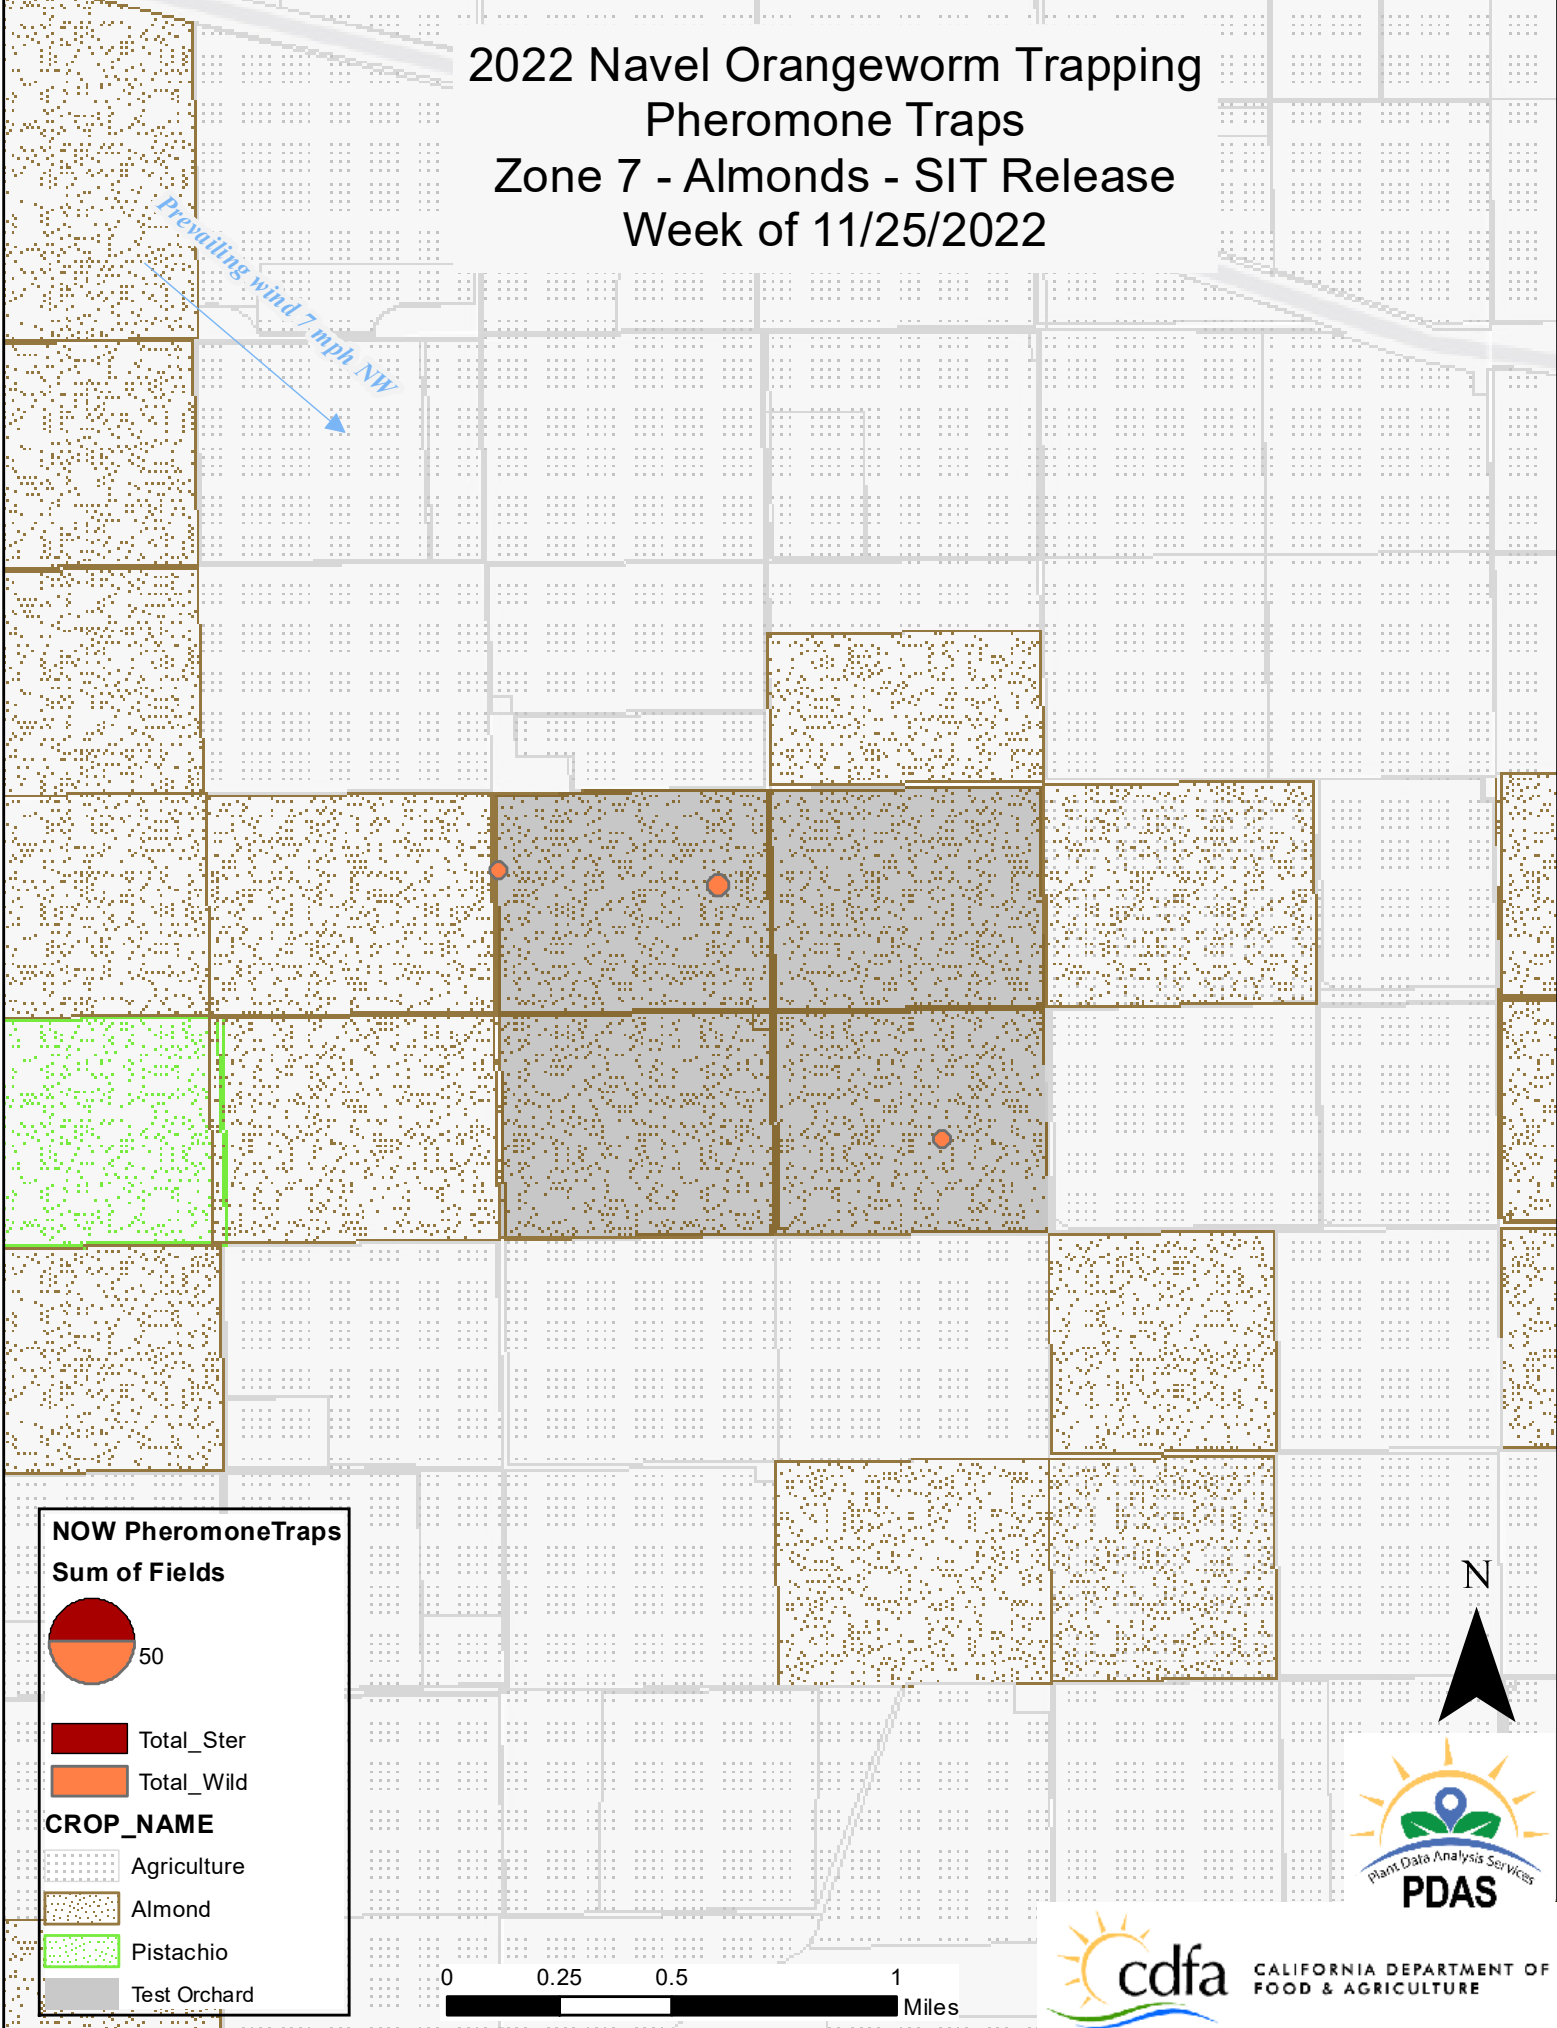

# 2022 Navel Orangeworm Trapping Pheromone Traps Zone 5 - Pistachio - SIT Release Week of 11/25/2022

Prevailing wind 7 mph NW

**NOW PheromoneTraps**  
Sum of Fields

50

Total\_Ster  
 Total\_Wild

**CROP\_NAME**

Agriculture  
 Almond  
 Pistachio  
 Test Orchard

# 2022 Navel Orangeworm Trapping Pheromone Traps Zone 6 - Pistachio - Non-Release Week of 11/25/2022

Prevailing wind 7 mph NW

# 2022 Navel Orangeworm Trapping Pheromone Traps Zone 7 - Almonds - SIT Release Week of 11/25/2022

Prevailing wind 7 mph NW

**NOW PheromoneTraps**  
Sum of Fields

50

**CROP\_NAME**

- Total\_Ster
- Total\_Wild
- Agriculture
- Almond
- Pistachio
- Test Orchard