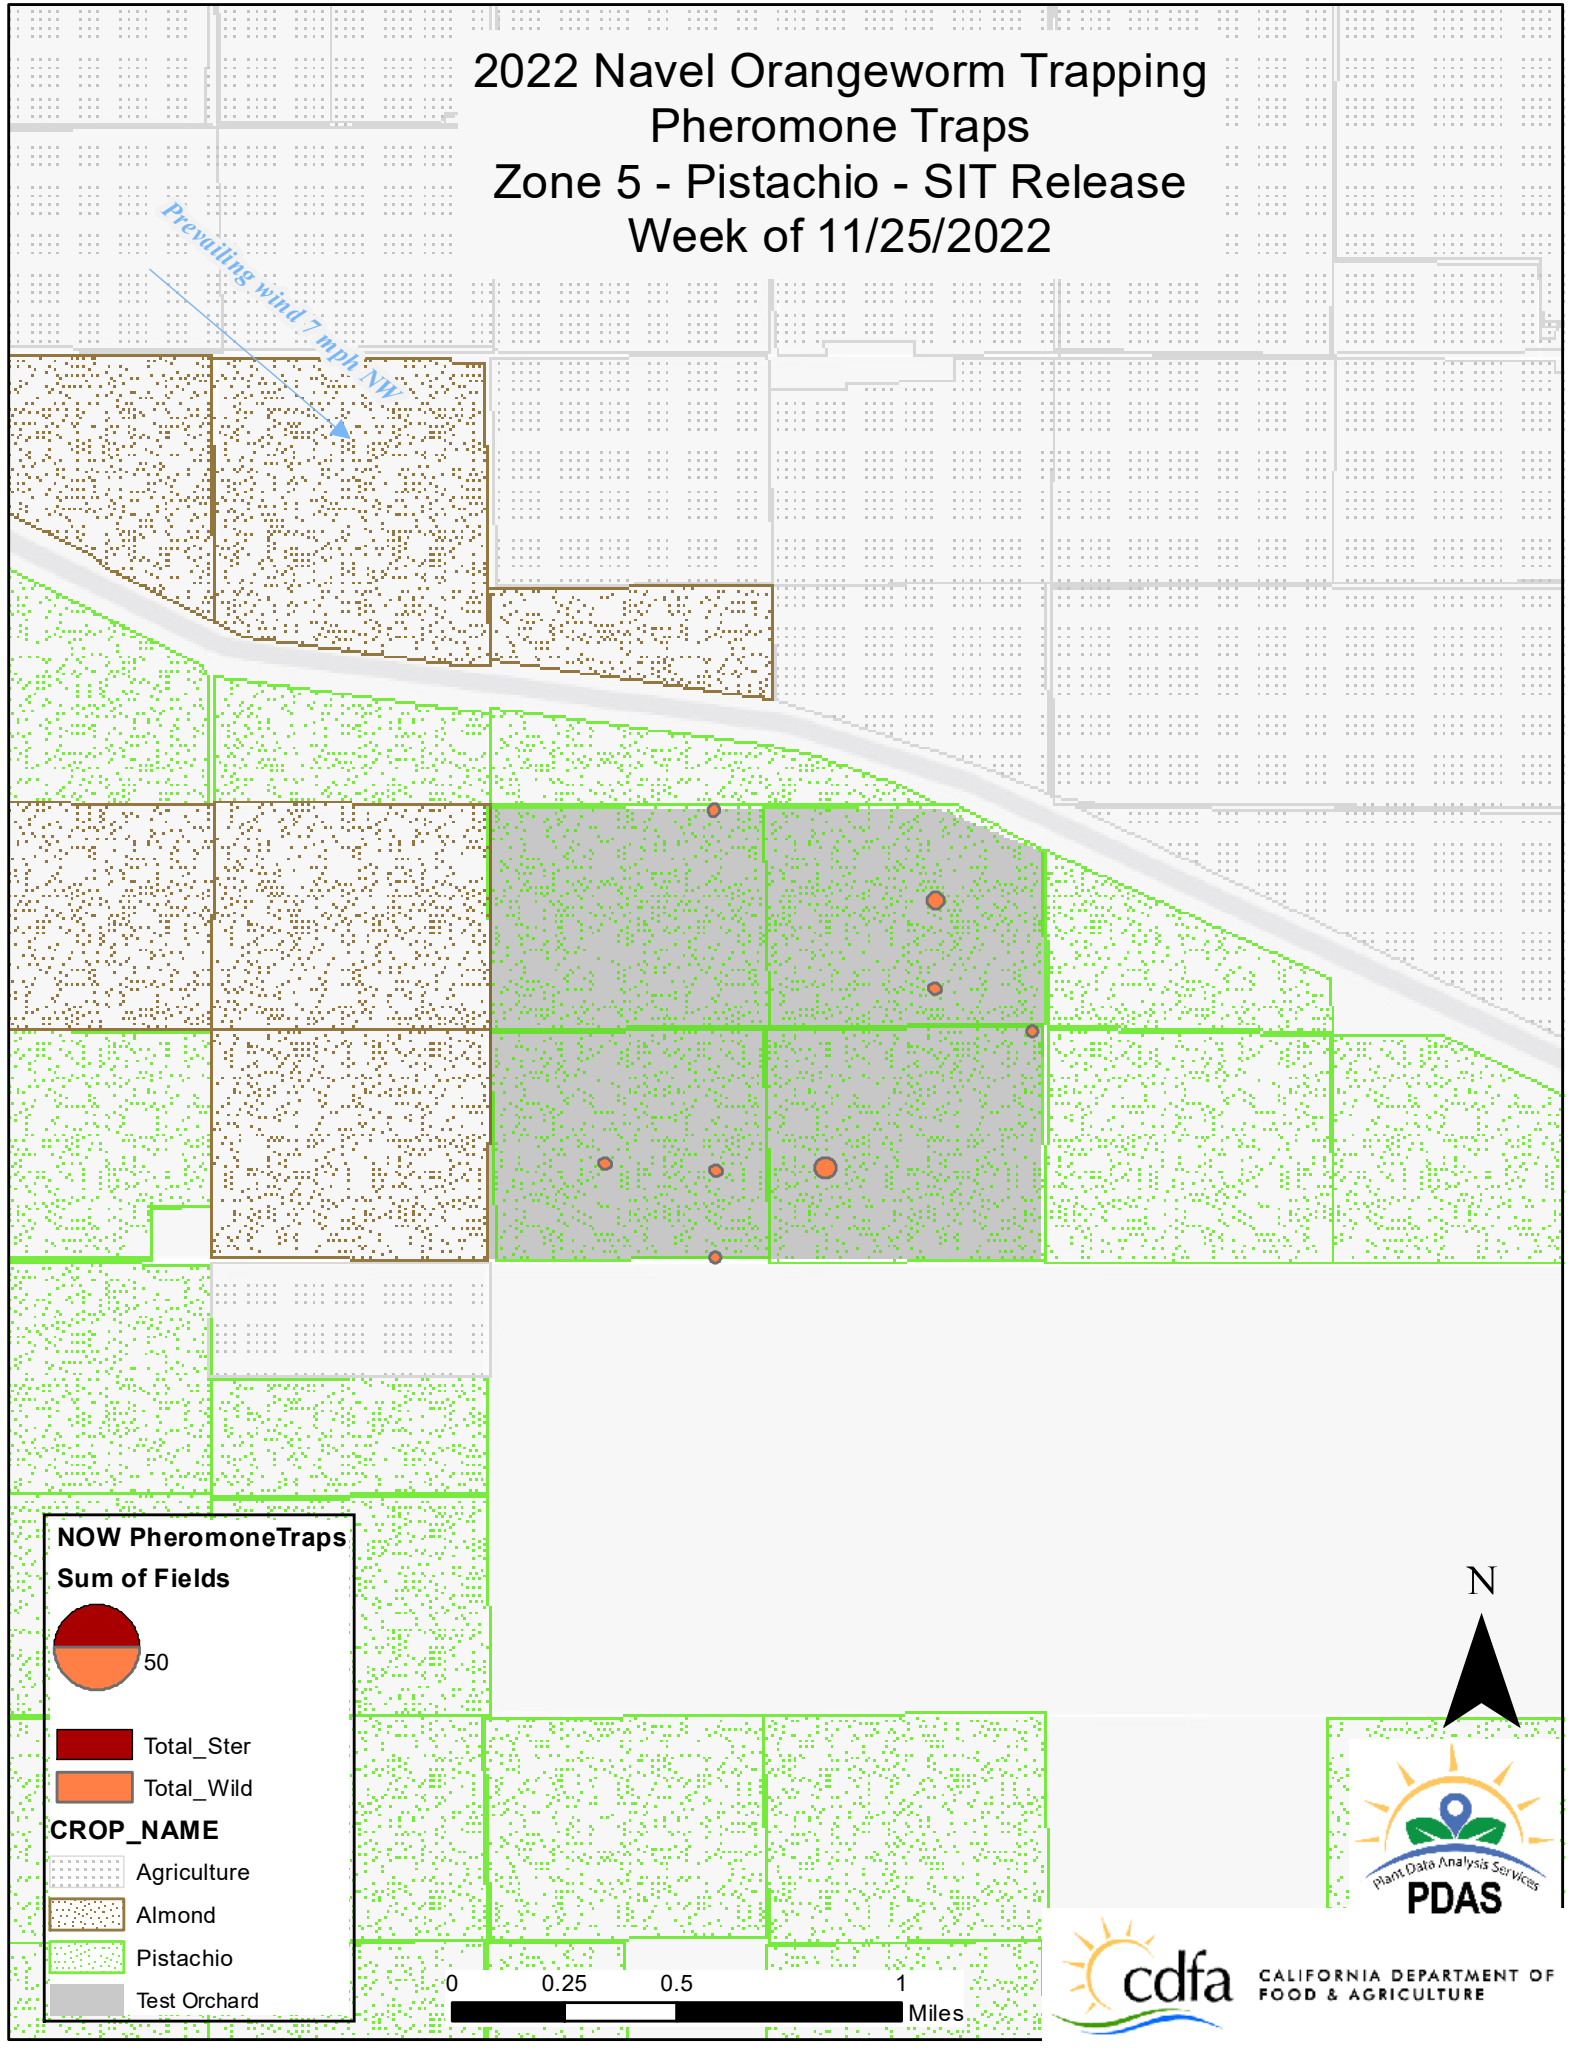

# 2022 Navel Orangeworm Trapping Pheromone Traps Zone 3 - Almond - SIT Release Week of 11/25/2022

Prevailing wind 7 mph NW

**NOW PheromoneTraps**  
**Sum of Fields**

50

 Total\_Ster  
 Total\_Wild

**CROP\_NAME**

 Agriculture  
 Almond  
 Test Orchard

0 0.25 0.5 1 Miles

# 2022 Navel Orangeworm Trapping Pheromone Traps Zone 4 - Almond - Non-Release Week of 11/25/2022

Prevailing wind 7 mph NW

# 2022 Navel Orangeworm Trapping Pheromone Traps Zone 5 - Pistachio - SIT Release Week of 11/25/2022

Prevailing wind 7 mph NW

**NOW PheromoneTraps**  
Sum of Fields

50

Total\_Ster  
 Total\_Wild

**CROP\_NAME**