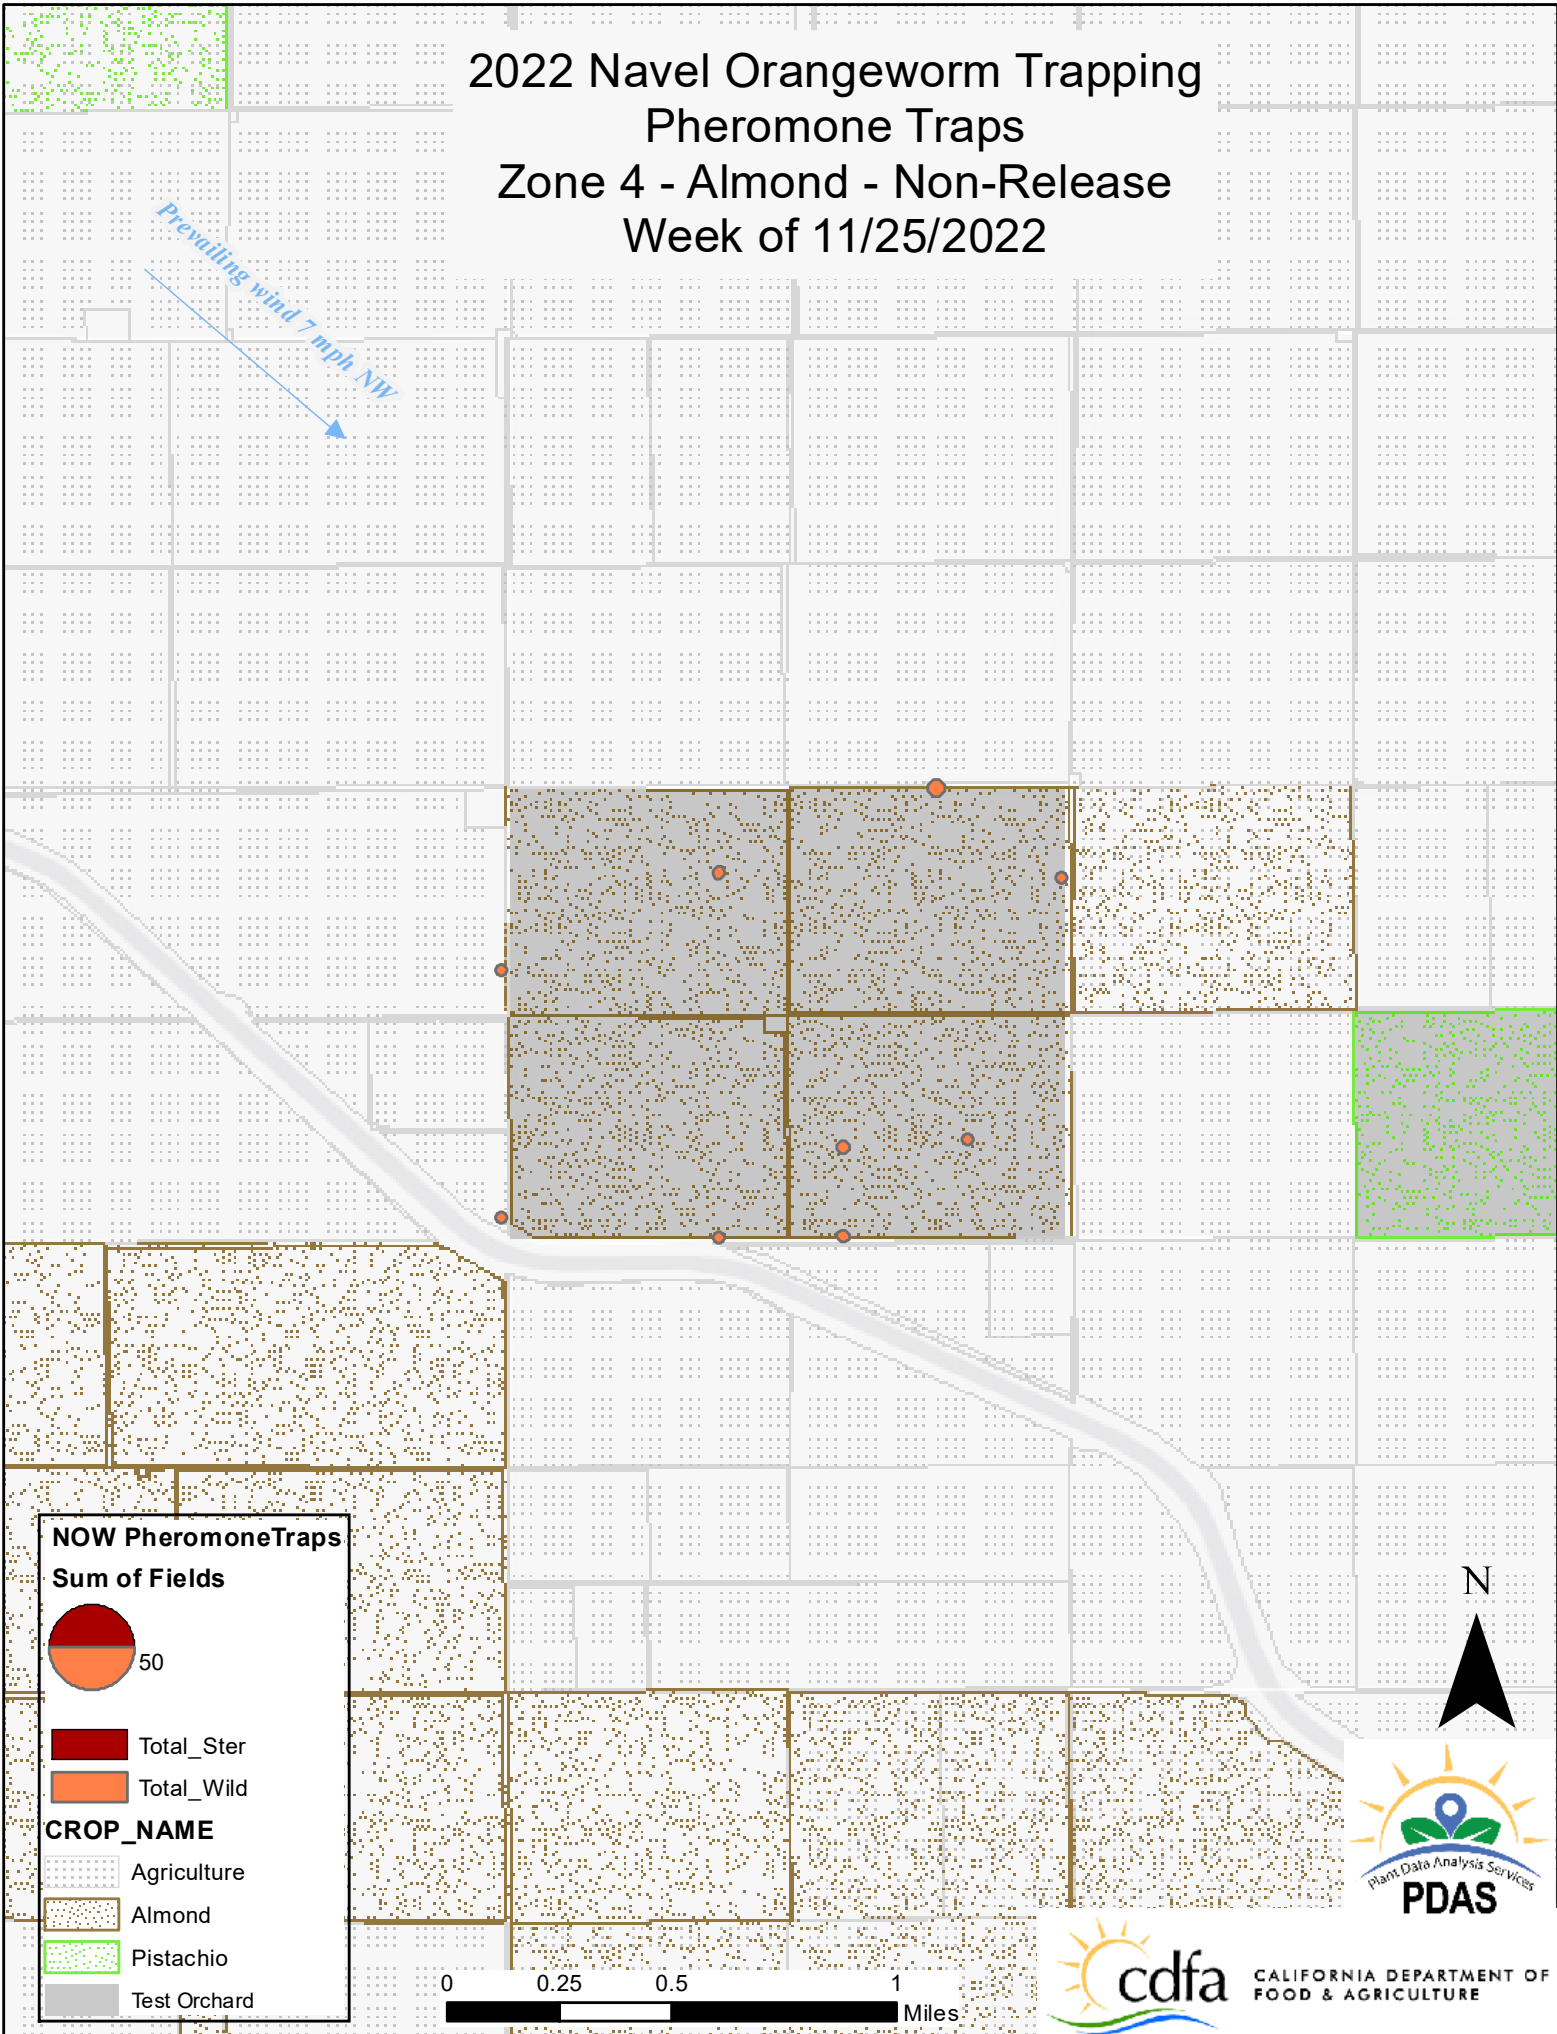

2022 Navel Orangeworm Trapping Pheromone Traps Zone 4 - Almond - Non-Release Week of 11/25/2022

Prevailing wind 7 mph NW