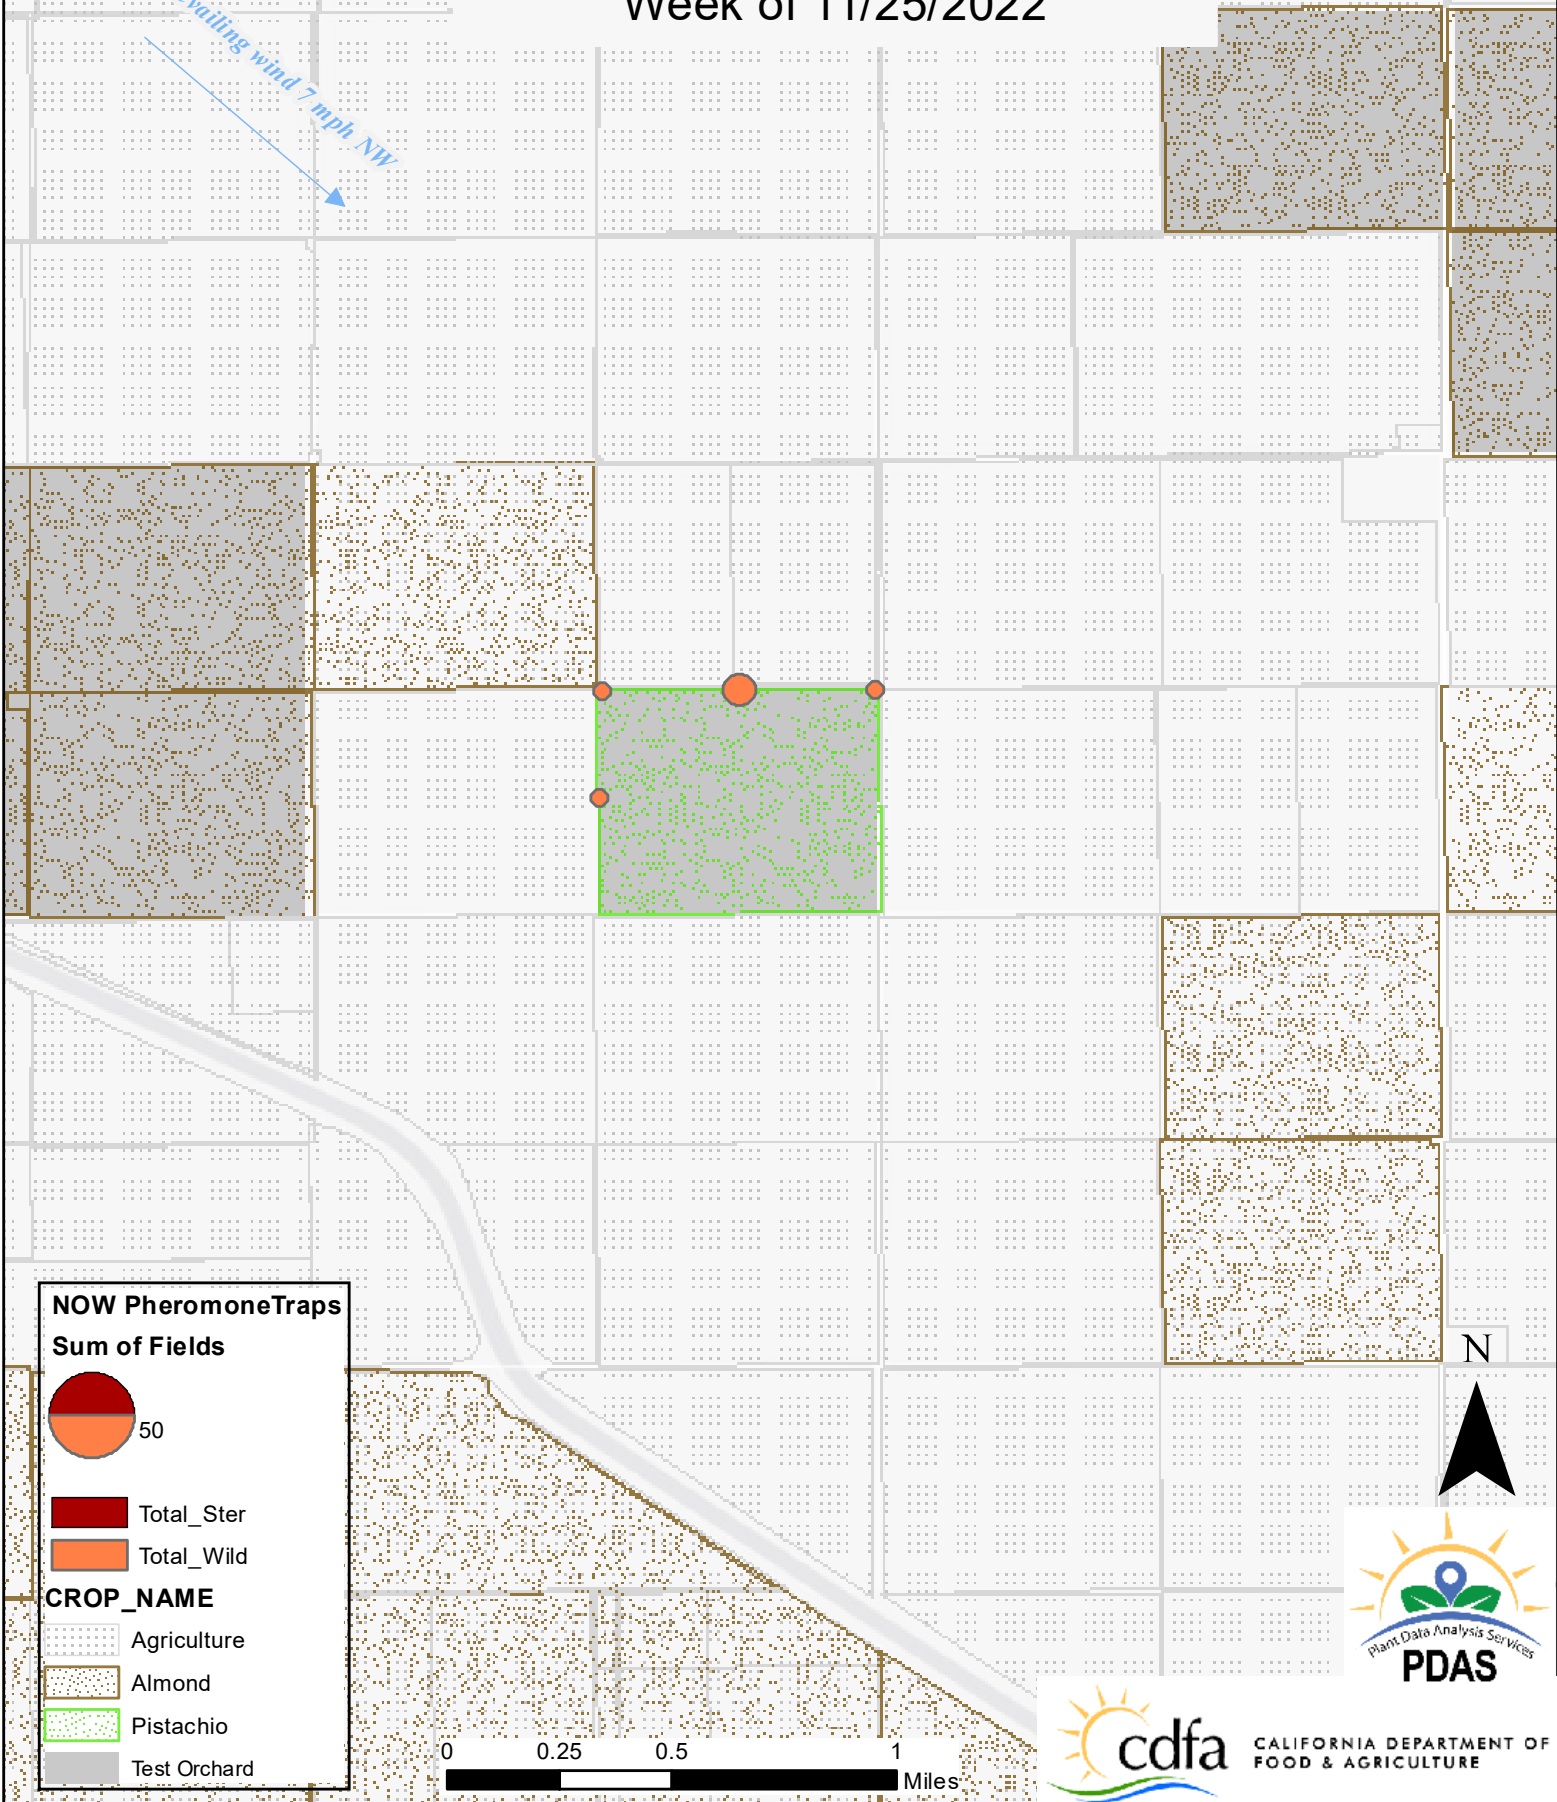

2022 Navel Orangeworm Trapping Pheromone Traps Zone 6 - Pistachio - Non-Release Week of 11/25/2022

Prevailing wind 7 mph NW