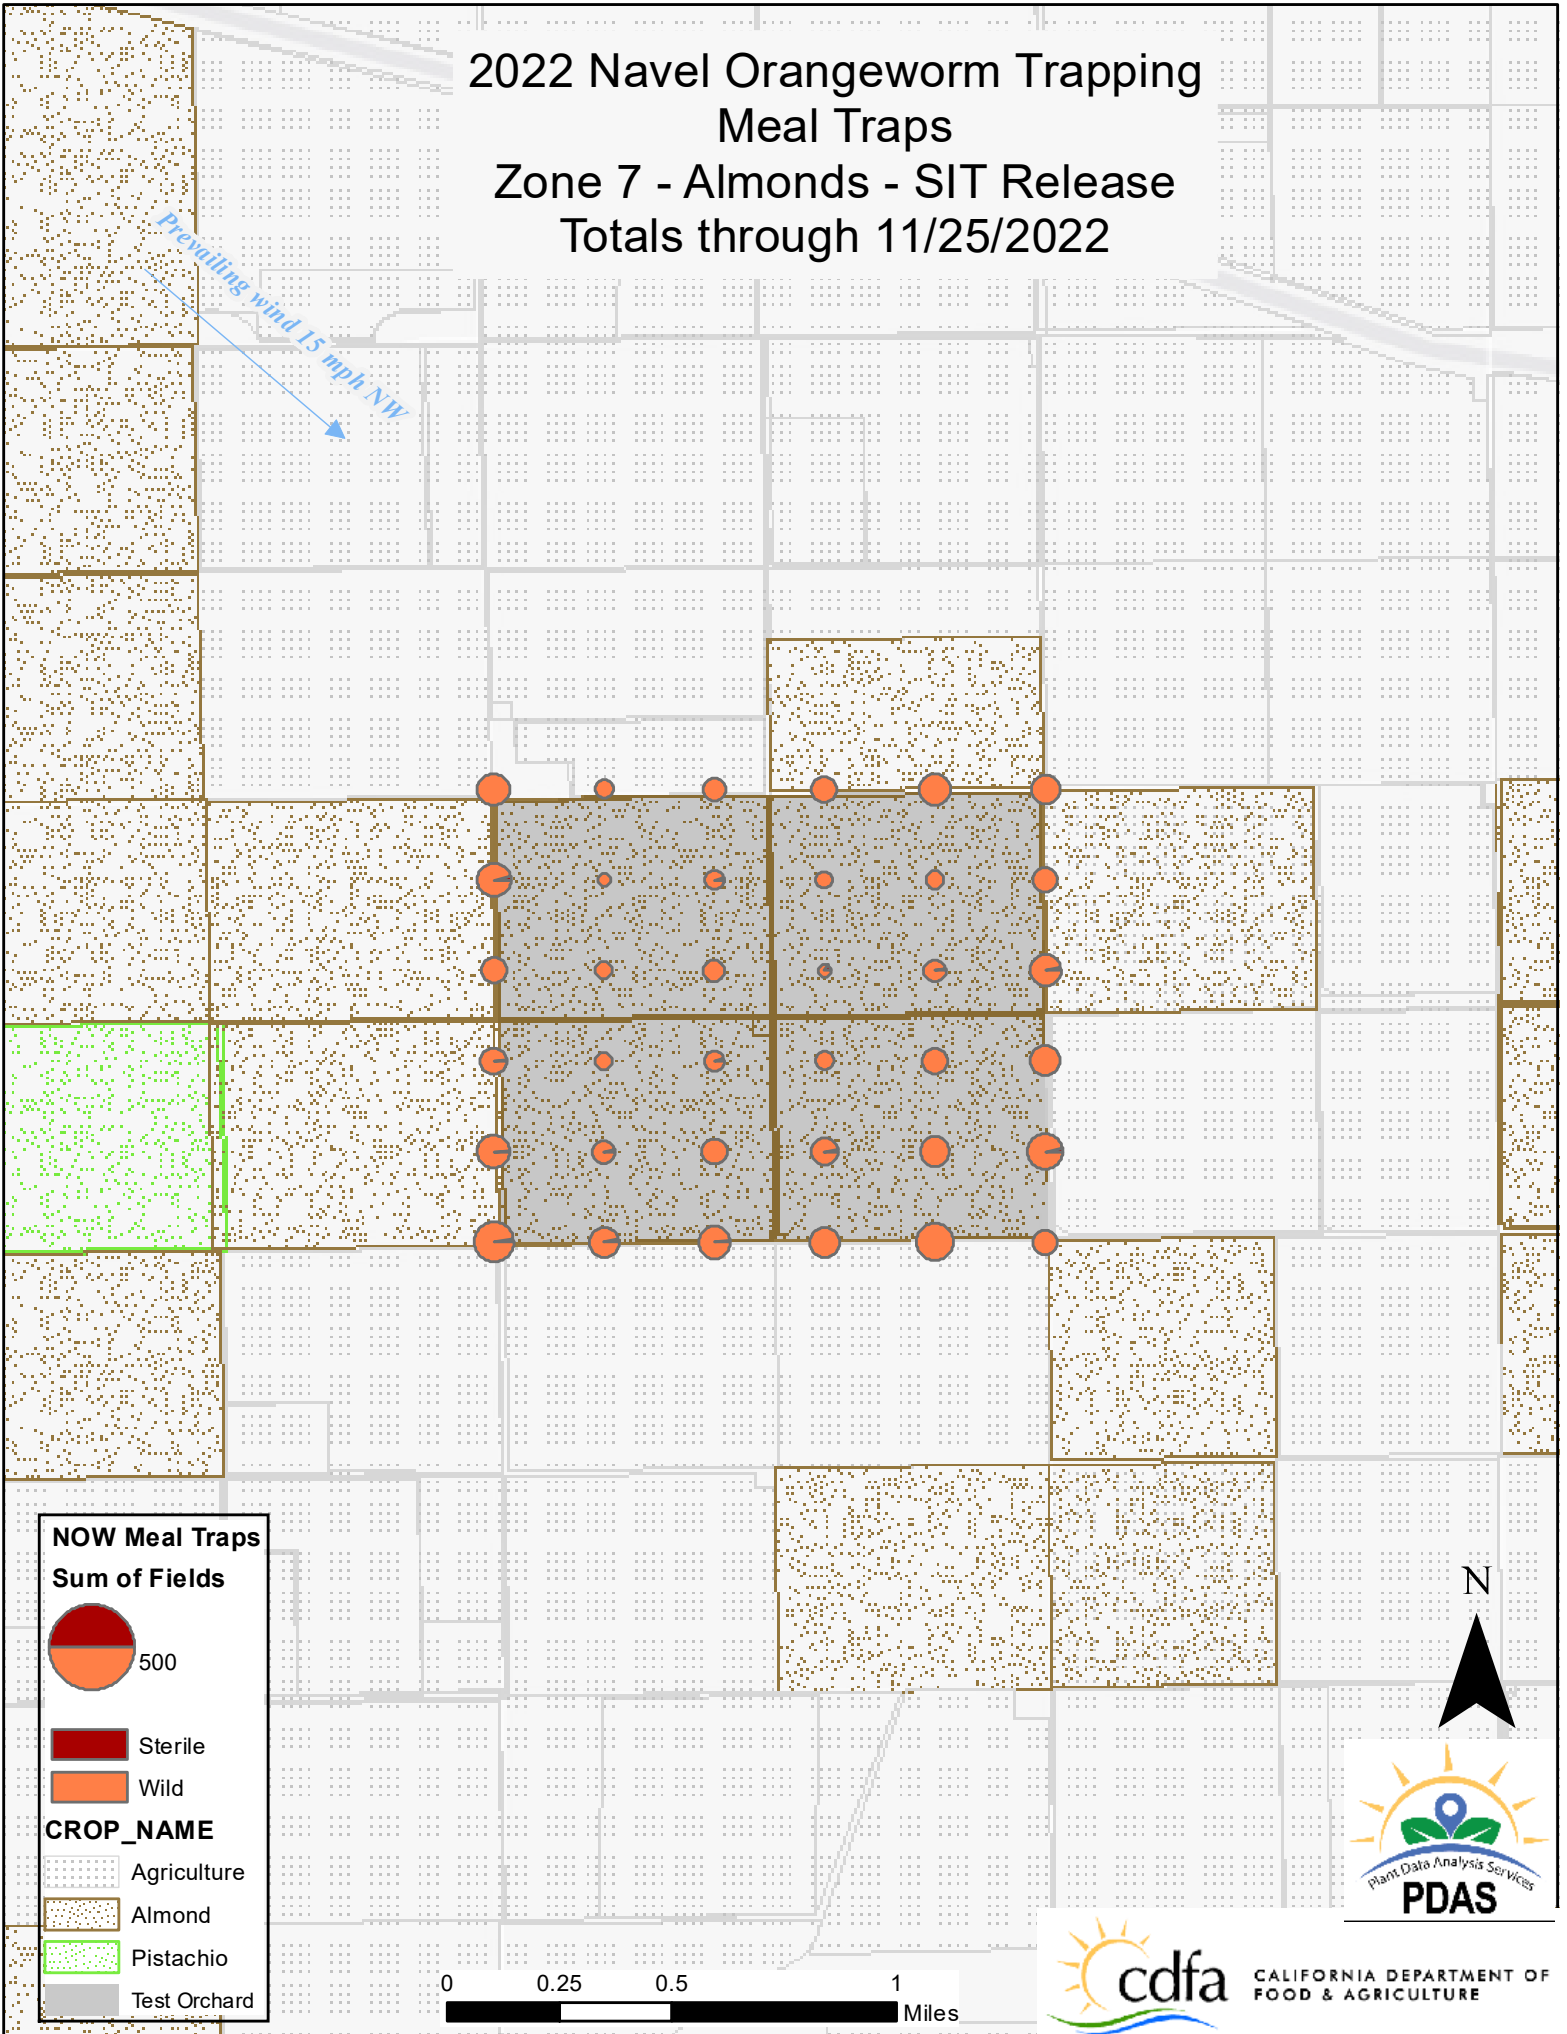

 Pistachio

 Test Orchard

N

PDAS

cdfa CALIFORNIA DEPARTMENT OF
FOOD & AGRICULTURE

2022 Navel Orangeworm Trapping Meal Traps Zone 7 - Almonds - SIT Release Totals through 11/25/2022

Prevailing wind 15 mph NW

**NOW Meal Traps
Sum of Fields**

- Sterile
- Wild

- CROP_NAME**
- Agriculture
 - Almond
 - Pistachio
 - Test Orchard

2022 Navel Orangeworm Trapping Meal Traps Zone 8 - Almonds- Non-Release Totals through 11/25/2022

Prevailing wind 15 mph NW