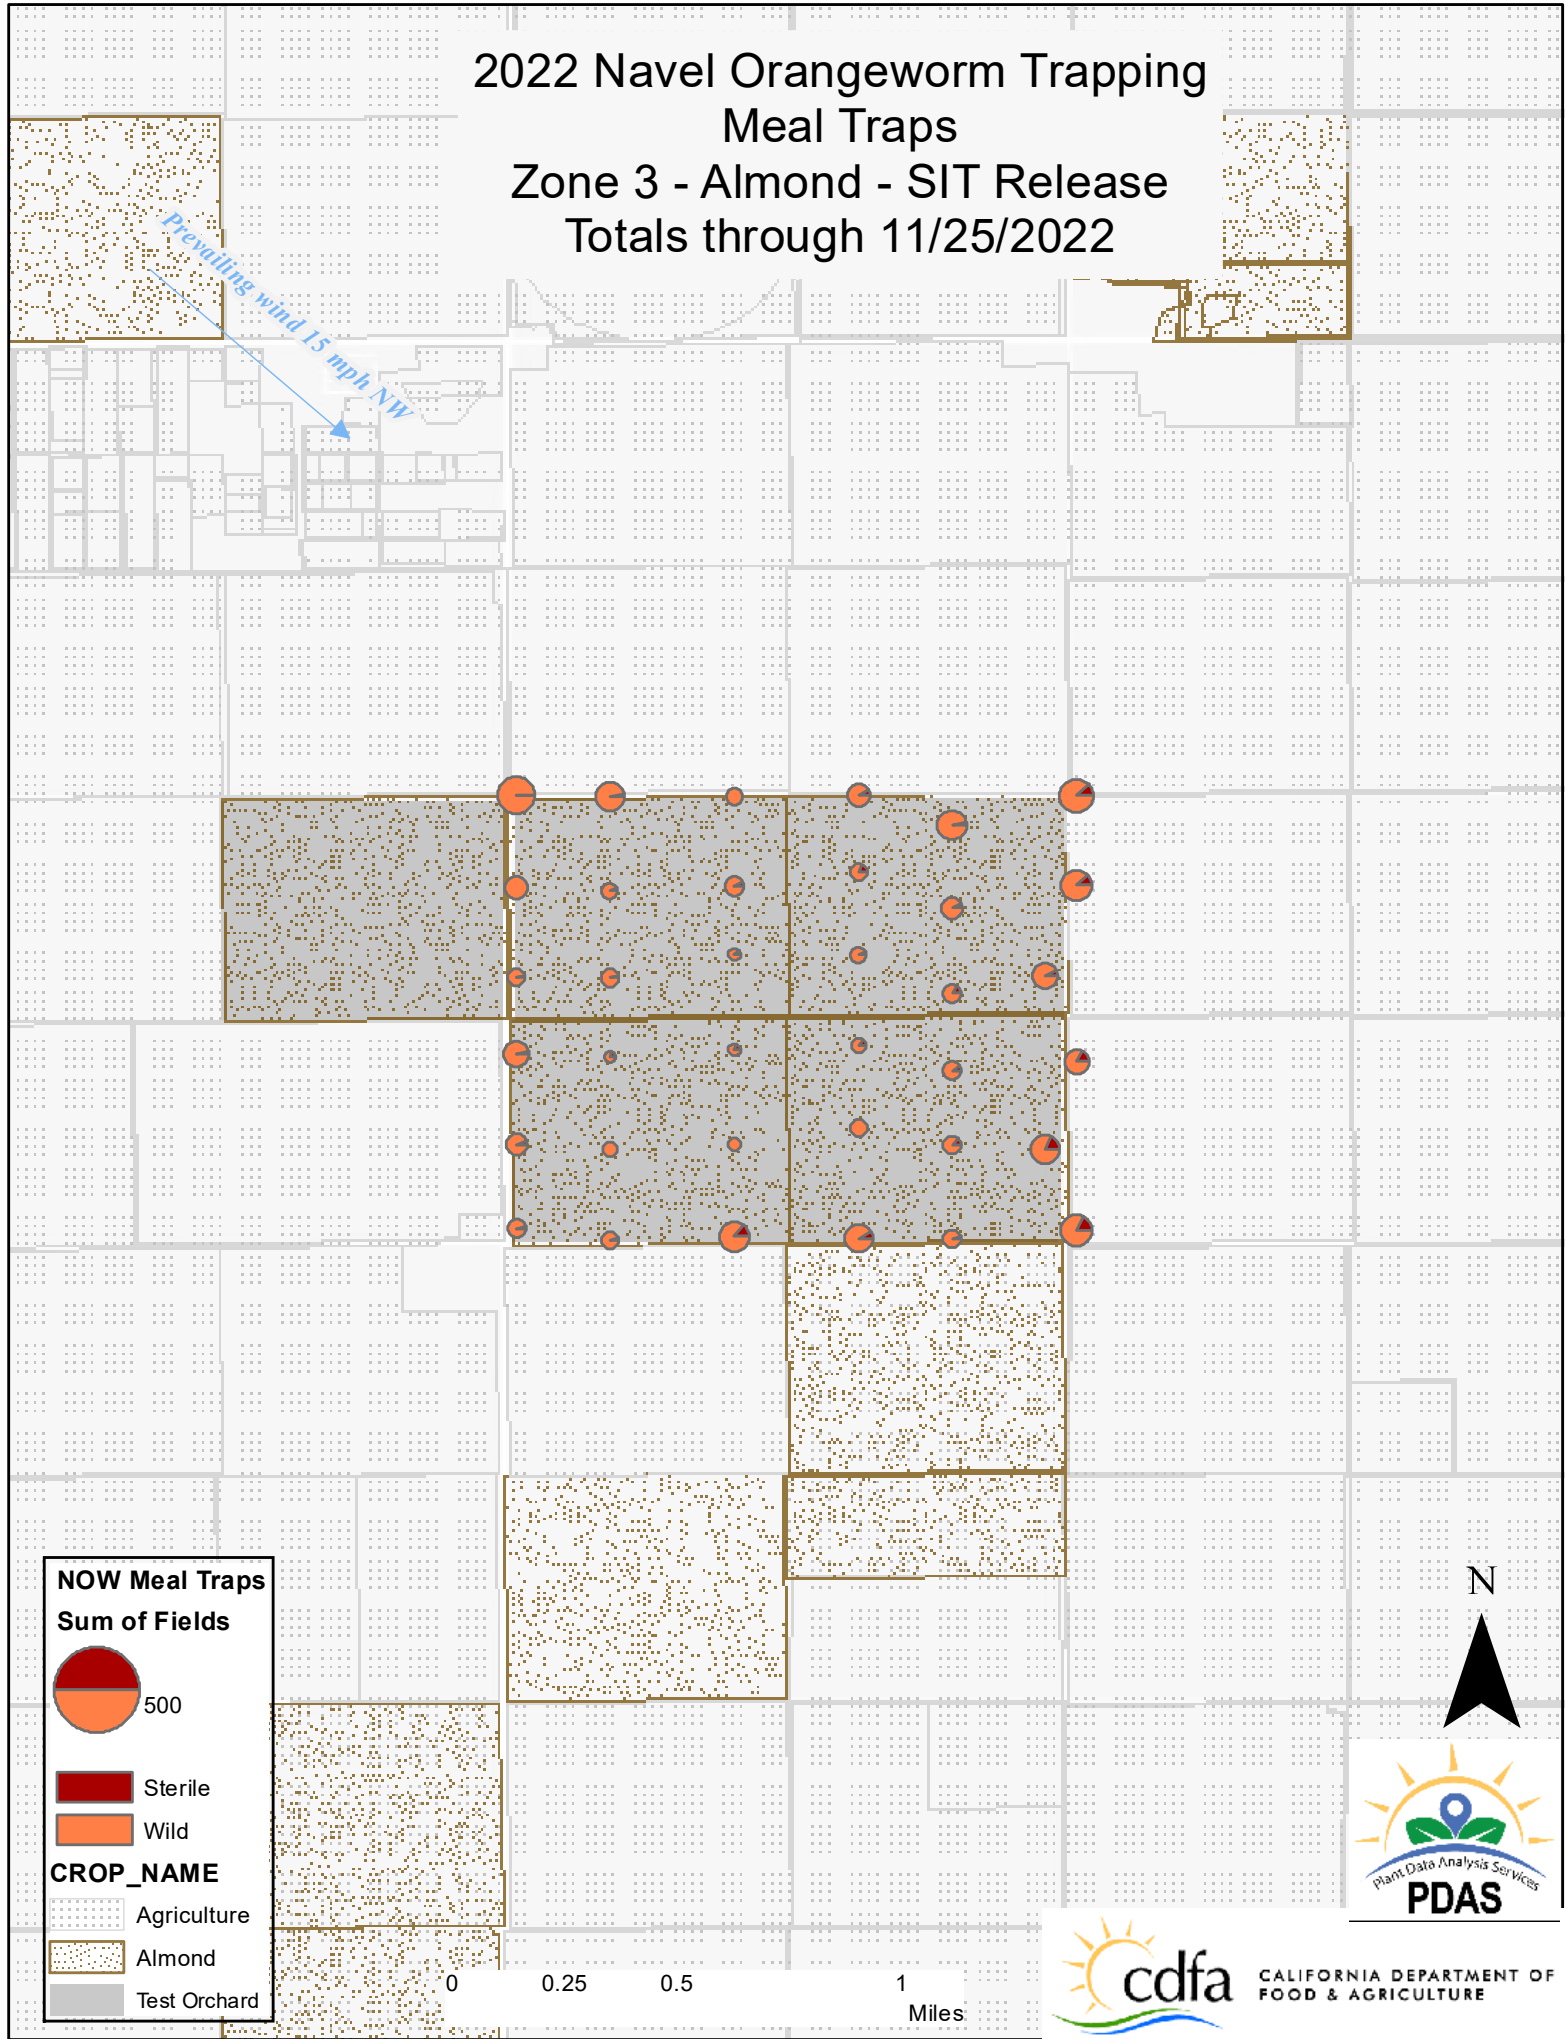

2022 Navel Orangeworm Trapping Meal Traps

Zone 1 - Pistachio - SIT Release Totals through 11/25/2022

Prevailing wind 15 mph NW

NOW Meal Traps
Sum of Fields

500

Sterile
 Wild

CROP_NAME

Agriculture
 Pistachio
 Test Orchard

2022 Navel Orangeworm Trapping Meal Traps Zone 2 - Pistachio - Non-Release Totals through 11/25/2022

Prevailing wind 15 mph NW

NOW Meal Traps
Sum of Fields

500

Sterile
 Wild

CROP_NAME

Agriculture
 Pistachio
 Test Orchard

0 0.25 0.5 1 Miles

CALIFORNIA DEPARTMENT OF
FOOD & AGRICULTURE

2022 Navel Orangeworm Trapping Meal Traps Zone 3 - Almond - SIT Release Totals through 11/25/2022

Prevailing wind 15 mph NW

NOW Meal Traps
Sum of Fields

500

Sterile
 Wild

CROP_NAME

Agriculture
 Almond
 Test Orchard

0 0.25 0.5 1 Miles

2022 Navel Orangeworm Trapping Meal Traps Zone 4 - Almond - Non-Release Totals through 11/25/2022

Prevailing wind 15 mph NW

NOW Meal Traps
Sum of Fields