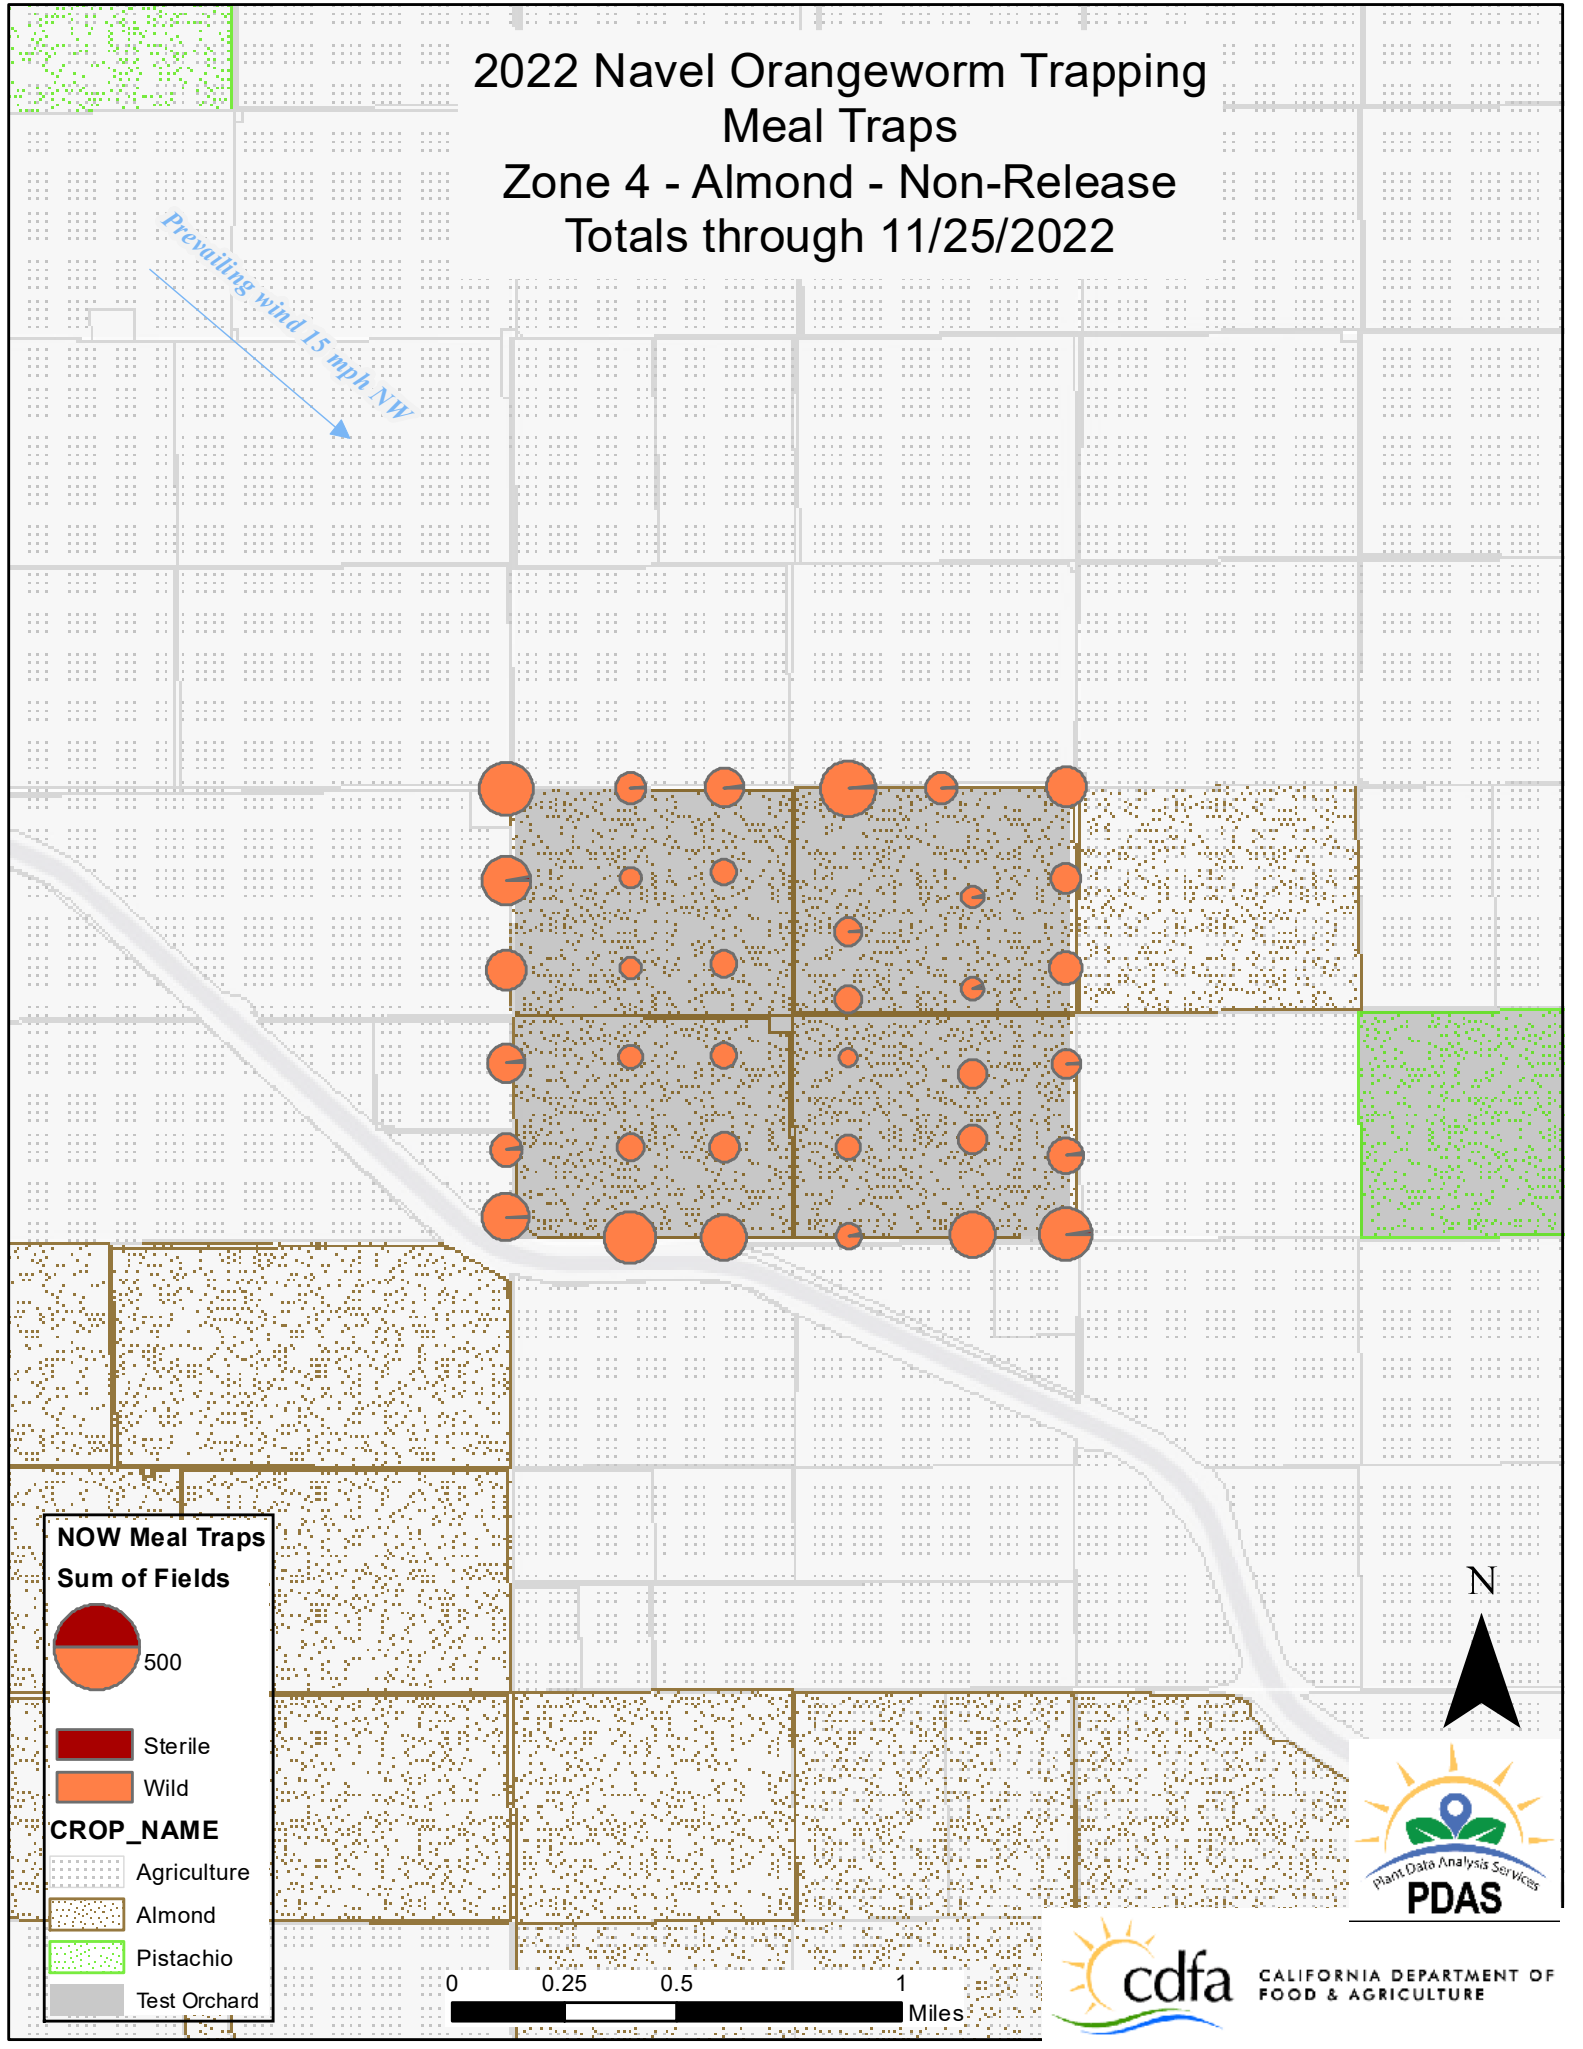

0 0.25 0.5 1 Miles

CALIFORNIA DEPARTMENT OF
FOOD & AGRICULTURE

2022 Navel Orangeworm Trapping Meal Traps Zone 3 - Almond - SIT Release Totals through 11/25/2022

Prevailing wind 15 mph NW

NOW Meal Traps
Sum of Fields

500

Sterile
 Wild

CROP_NAME

Agriculture
 Almond
 Test Orchard

0 0.25 0.5 1 Miles

2022 Navel Orangeworm Trapping Meal Traps Zone 4 - Almond - Non-Release Totals through 11/25/2022

Prevailing wind 15 mph NW

NOW Meal Traps
Sum of Fields

500

Sterile
 Wild

CROP_NAME

Agriculture
 Almond
 Pistachio
 Test Orchard

N

Plant Data Analysis Services
PDAS

2022 Navel Orangeworm Trapping Meal Traps Zone 5 - Pistachio - SIT Release Totals through 11/25/2022

Prevailing wind 15 mph NW

NOW Meal Traps
Sum of Fields

500

Sterile
 Wild

CROP_NAME

Agriculture
 Almond
 Pistachio
 Test Orchard

CALIFORNIA DEPARTMENT OF
FOOD & AGRICULTURE

2022 Navel Orangeworm Trapping Meal Traps Zone 6 - Pistachio - Non-Release Totals through 11/25/2022