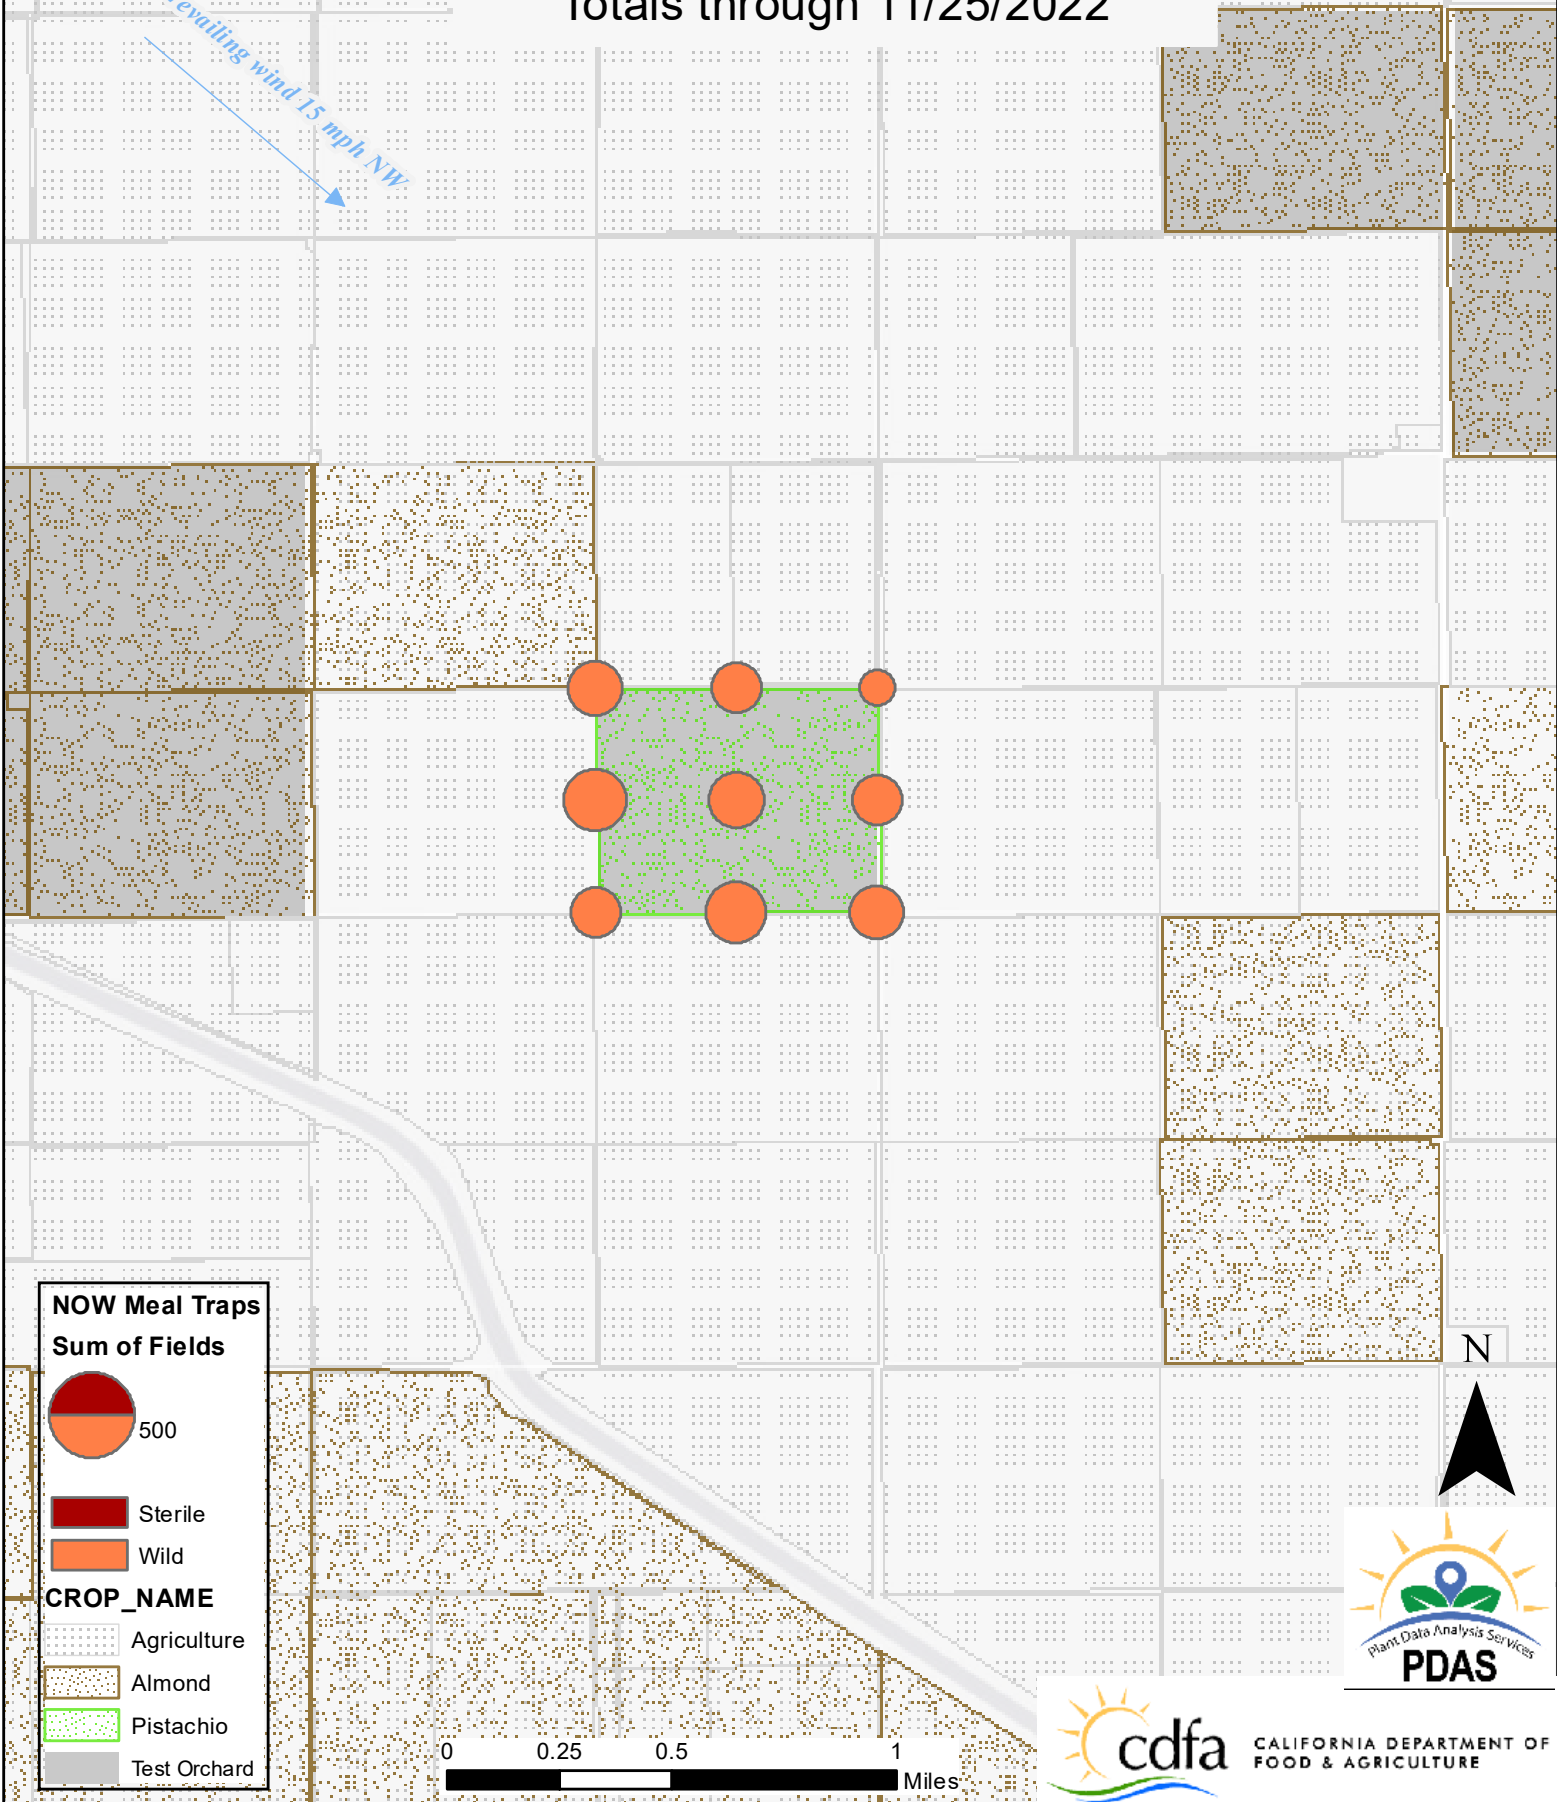

Prevailing wind 15 mph NW

NOW Meal Traps
Sum of Fields

500

Sterile
 Wild

CROP_NAME

Agriculture
 Almond
 Pistachio
 Test Orchard

CALIFORNIA DEPARTMENT OF
FOOD & AGRICULTURE

2022 Navel Orangeworm Trapping Meal Traps Zone 6 - Pistachio - Non-Release Totals through 11/25/2022

Prevailing wind 15 mph NW

NOW Meal Traps
Sum of Fields

 500

 Sterile

 Wild

CROP_NAME

 Agriculture

 Almond

 Pistachio

 Test Orchard

N

PDAS

cdfa CALIFORNIA DEPARTMENT OF
FOOD & AGRICULTURE

2022 Navel Orangeworm Trapping Meal Traps Zone 7 - Almonds - SIT Release Totals through 11/25/2022

Prevailing wind 15 mph NW

**NOW Meal Traps
Sum of Fields**