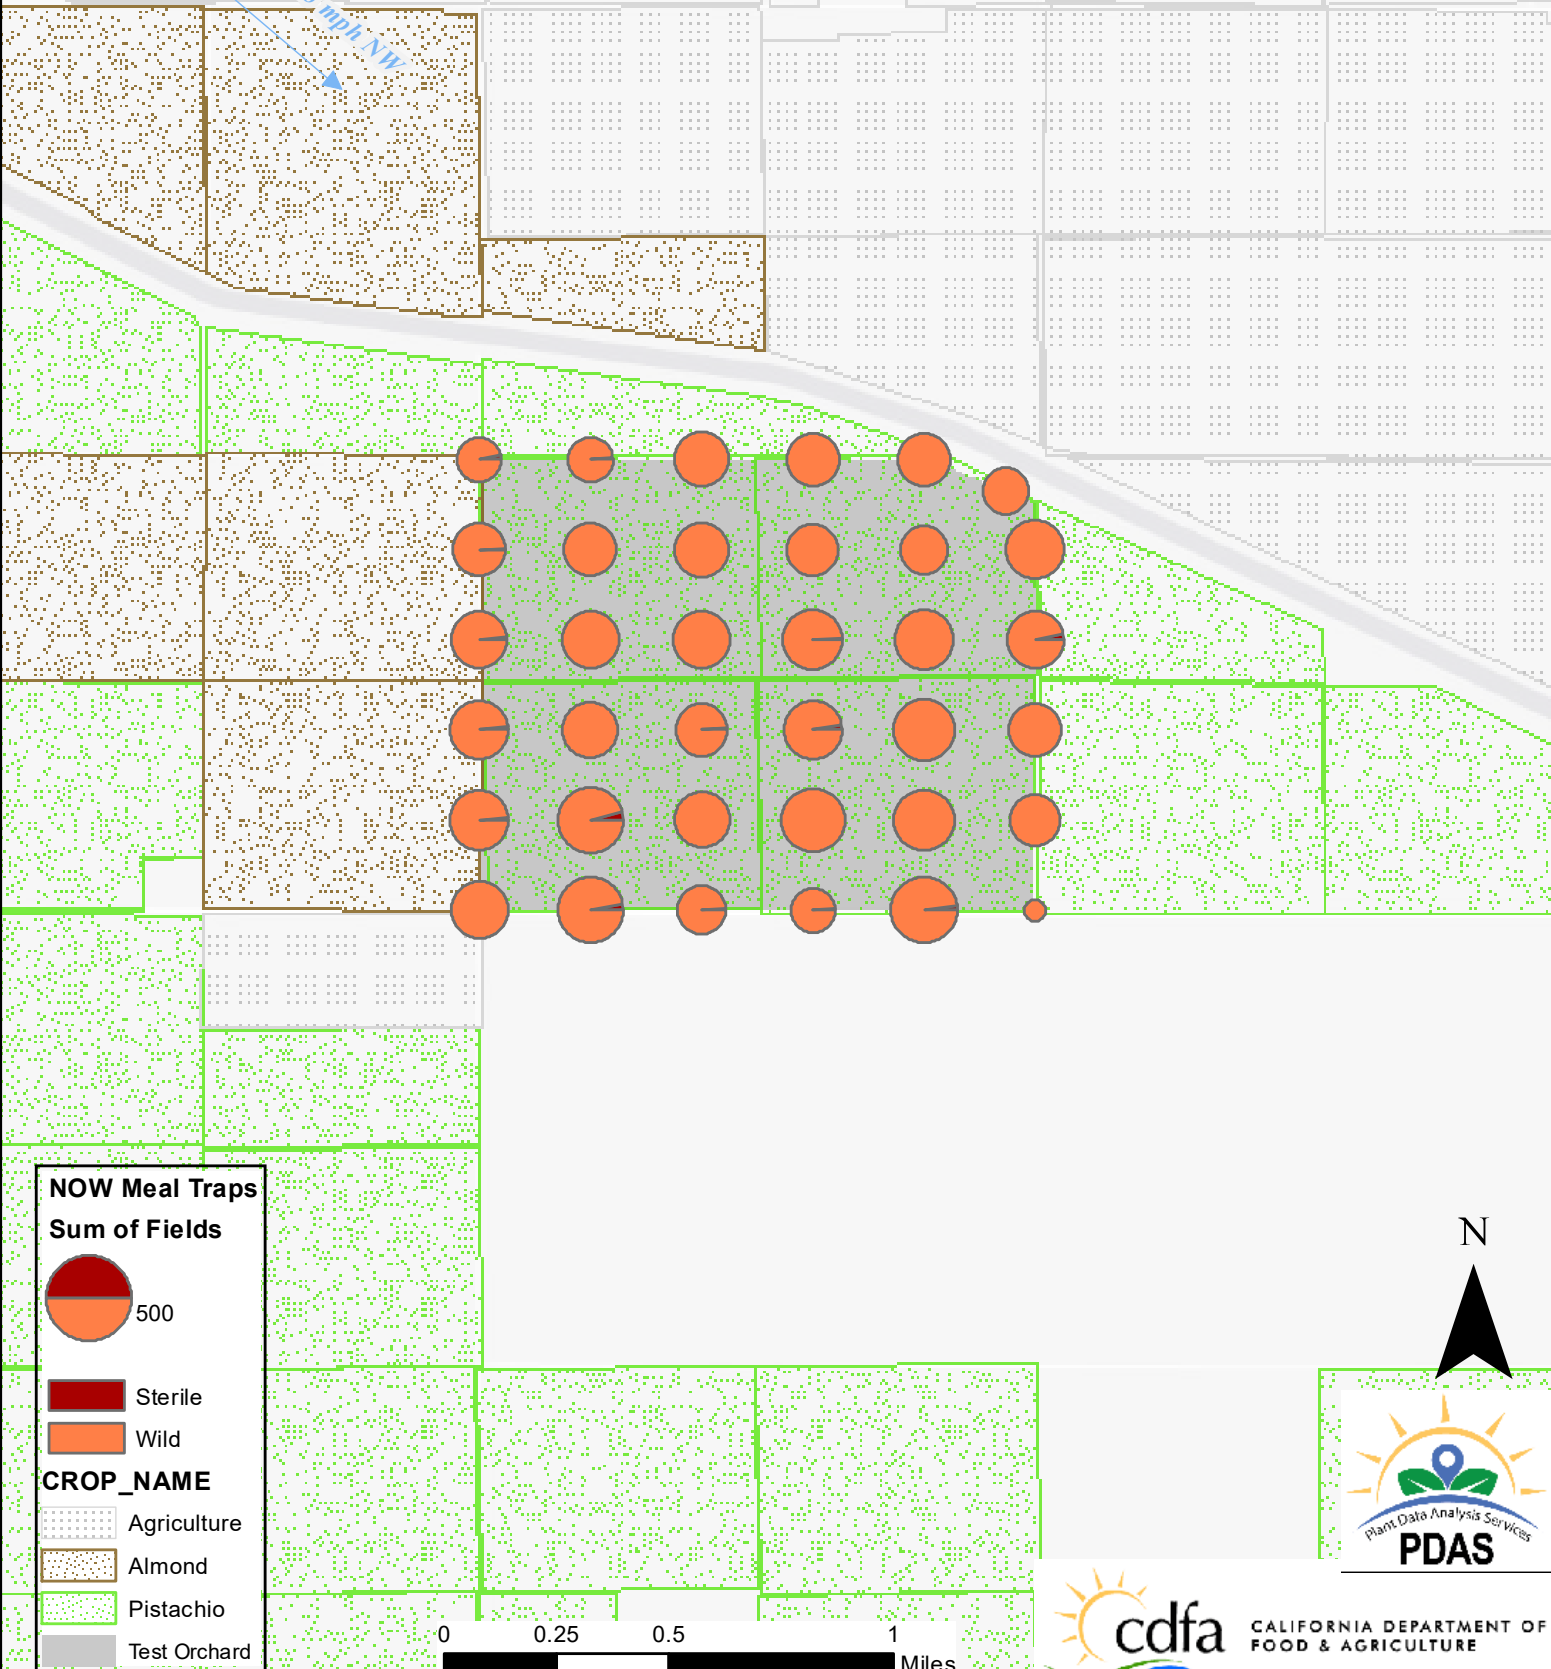

500

Sterile
 Wild

CROP_NAME

Agriculture
 Almond
 Test Orchard

0 0.25 0.5 1 Miles

2022 Navel Orangeworm Trapping Meal Traps Zone 4 - Almond - Non-Release Totals through 11/25/2022

Prevailing wind 15 mph NW

NOW Meal Traps
Sum of Fields

500

Sterile
 Wild

CROP_NAME

Agriculture
 Almond
 Pistachio
 Test Orchard

N

Plant Data Analysis Services
PDAS

2022 Navel Orangeworm Trapping Meal Traps Zone 5 - Pistachio - SIT Release Totals through 11/25/2022

Prevailing wind 15 mph NW

NOW Meal Traps
Sum of Fields

500

Sterile
 Wild

CROP_NAME

Agriculture
 Almond
 Pistachio
 Test Orchard

CALIFORNIA DEPARTMENT OF
FOOD & AGRICULTURE

2022 Navel Orangeworm Trapping Meal Traps Zone 6 - Pistachio - Non-Release Totals through 11/25/2022

Prevailing wind 15 mph NW

NOW Meal Traps
Sum of Fields

 500

 Sterile

 Wild

CROP_NAME

 Agriculture

 Almond