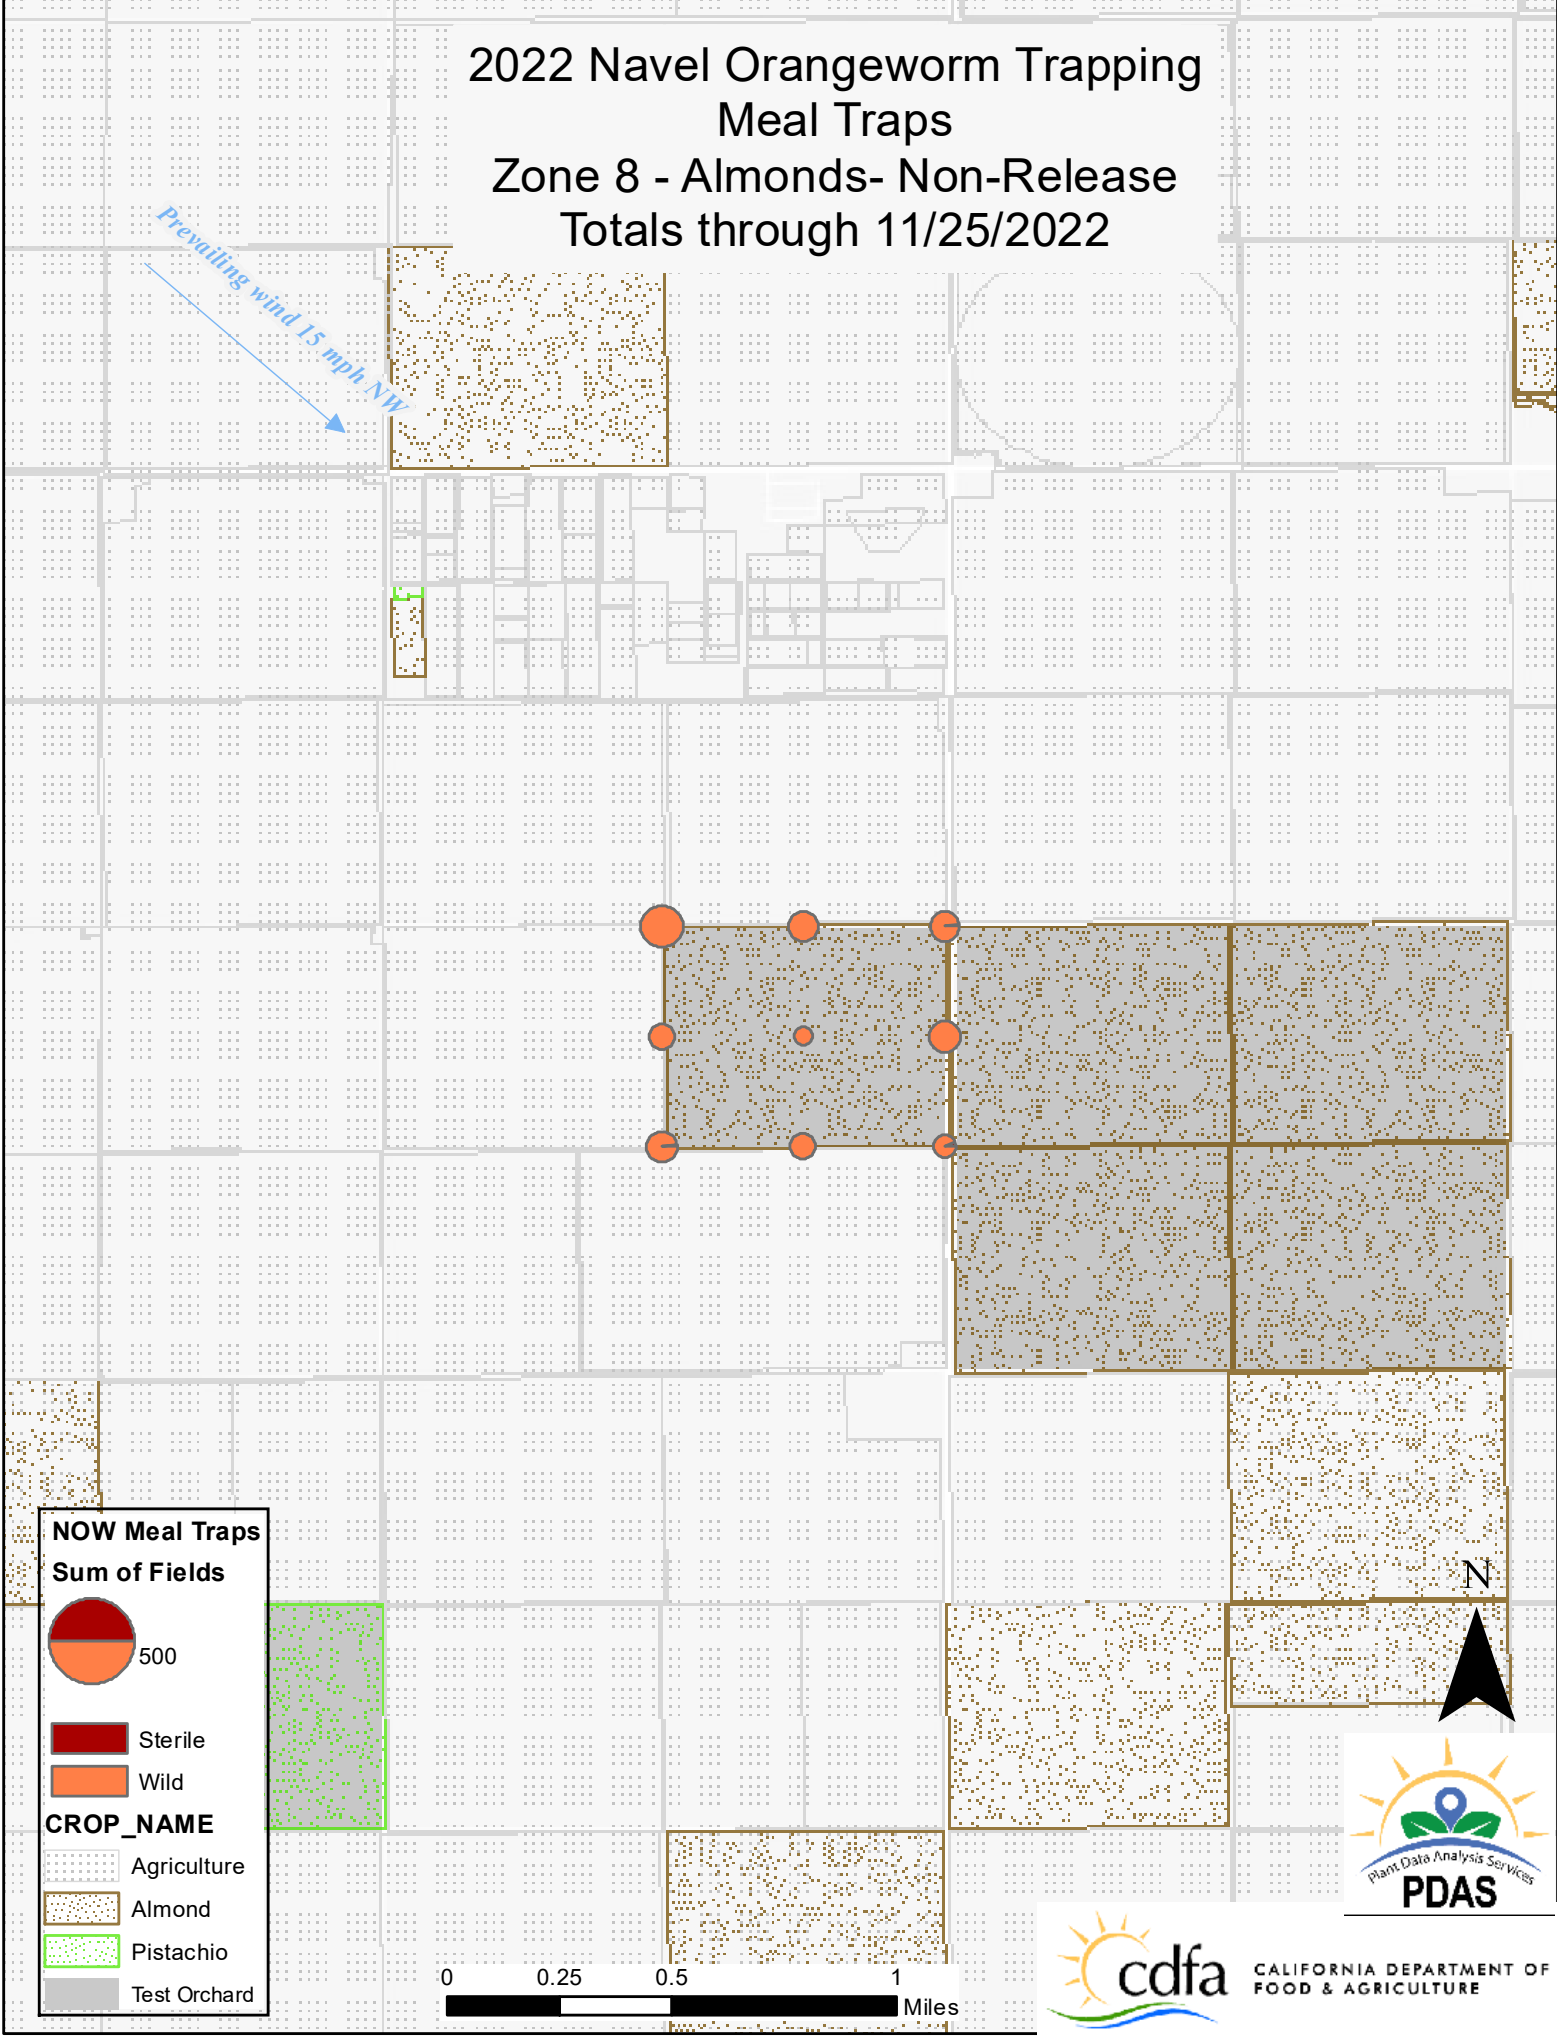

 Pistachio

 Test Orchard

N

PDAS

cdfa CALIFORNIA DEPARTMENT OF
FOOD & AGRICULTURE

2022 Navel Orangeworm Trapping Meal Traps Zone 7 - Almonds - SIT Release Totals through 11/25/2022

Prevailing wind 15 mph NW

**NOW Meal Traps
Sum of Fields**

- Sterile
- Wild

- CROP_NAME**
- Agriculture
 - Almond
 - Pistachio
 - Test Orchard

2022 Navel Orangeworm Trapping Meal Traps Zone 8 - Almonds- Non-Release Totals through 11/25/2022

Prevailing wind 15 mph NW

NOW Meal Traps
Sum of Fields

500

Sterile
 Wild

CROP_NAME

Agriculture
 Almond
 Pistachio
 Test Orchard

N

PDAS