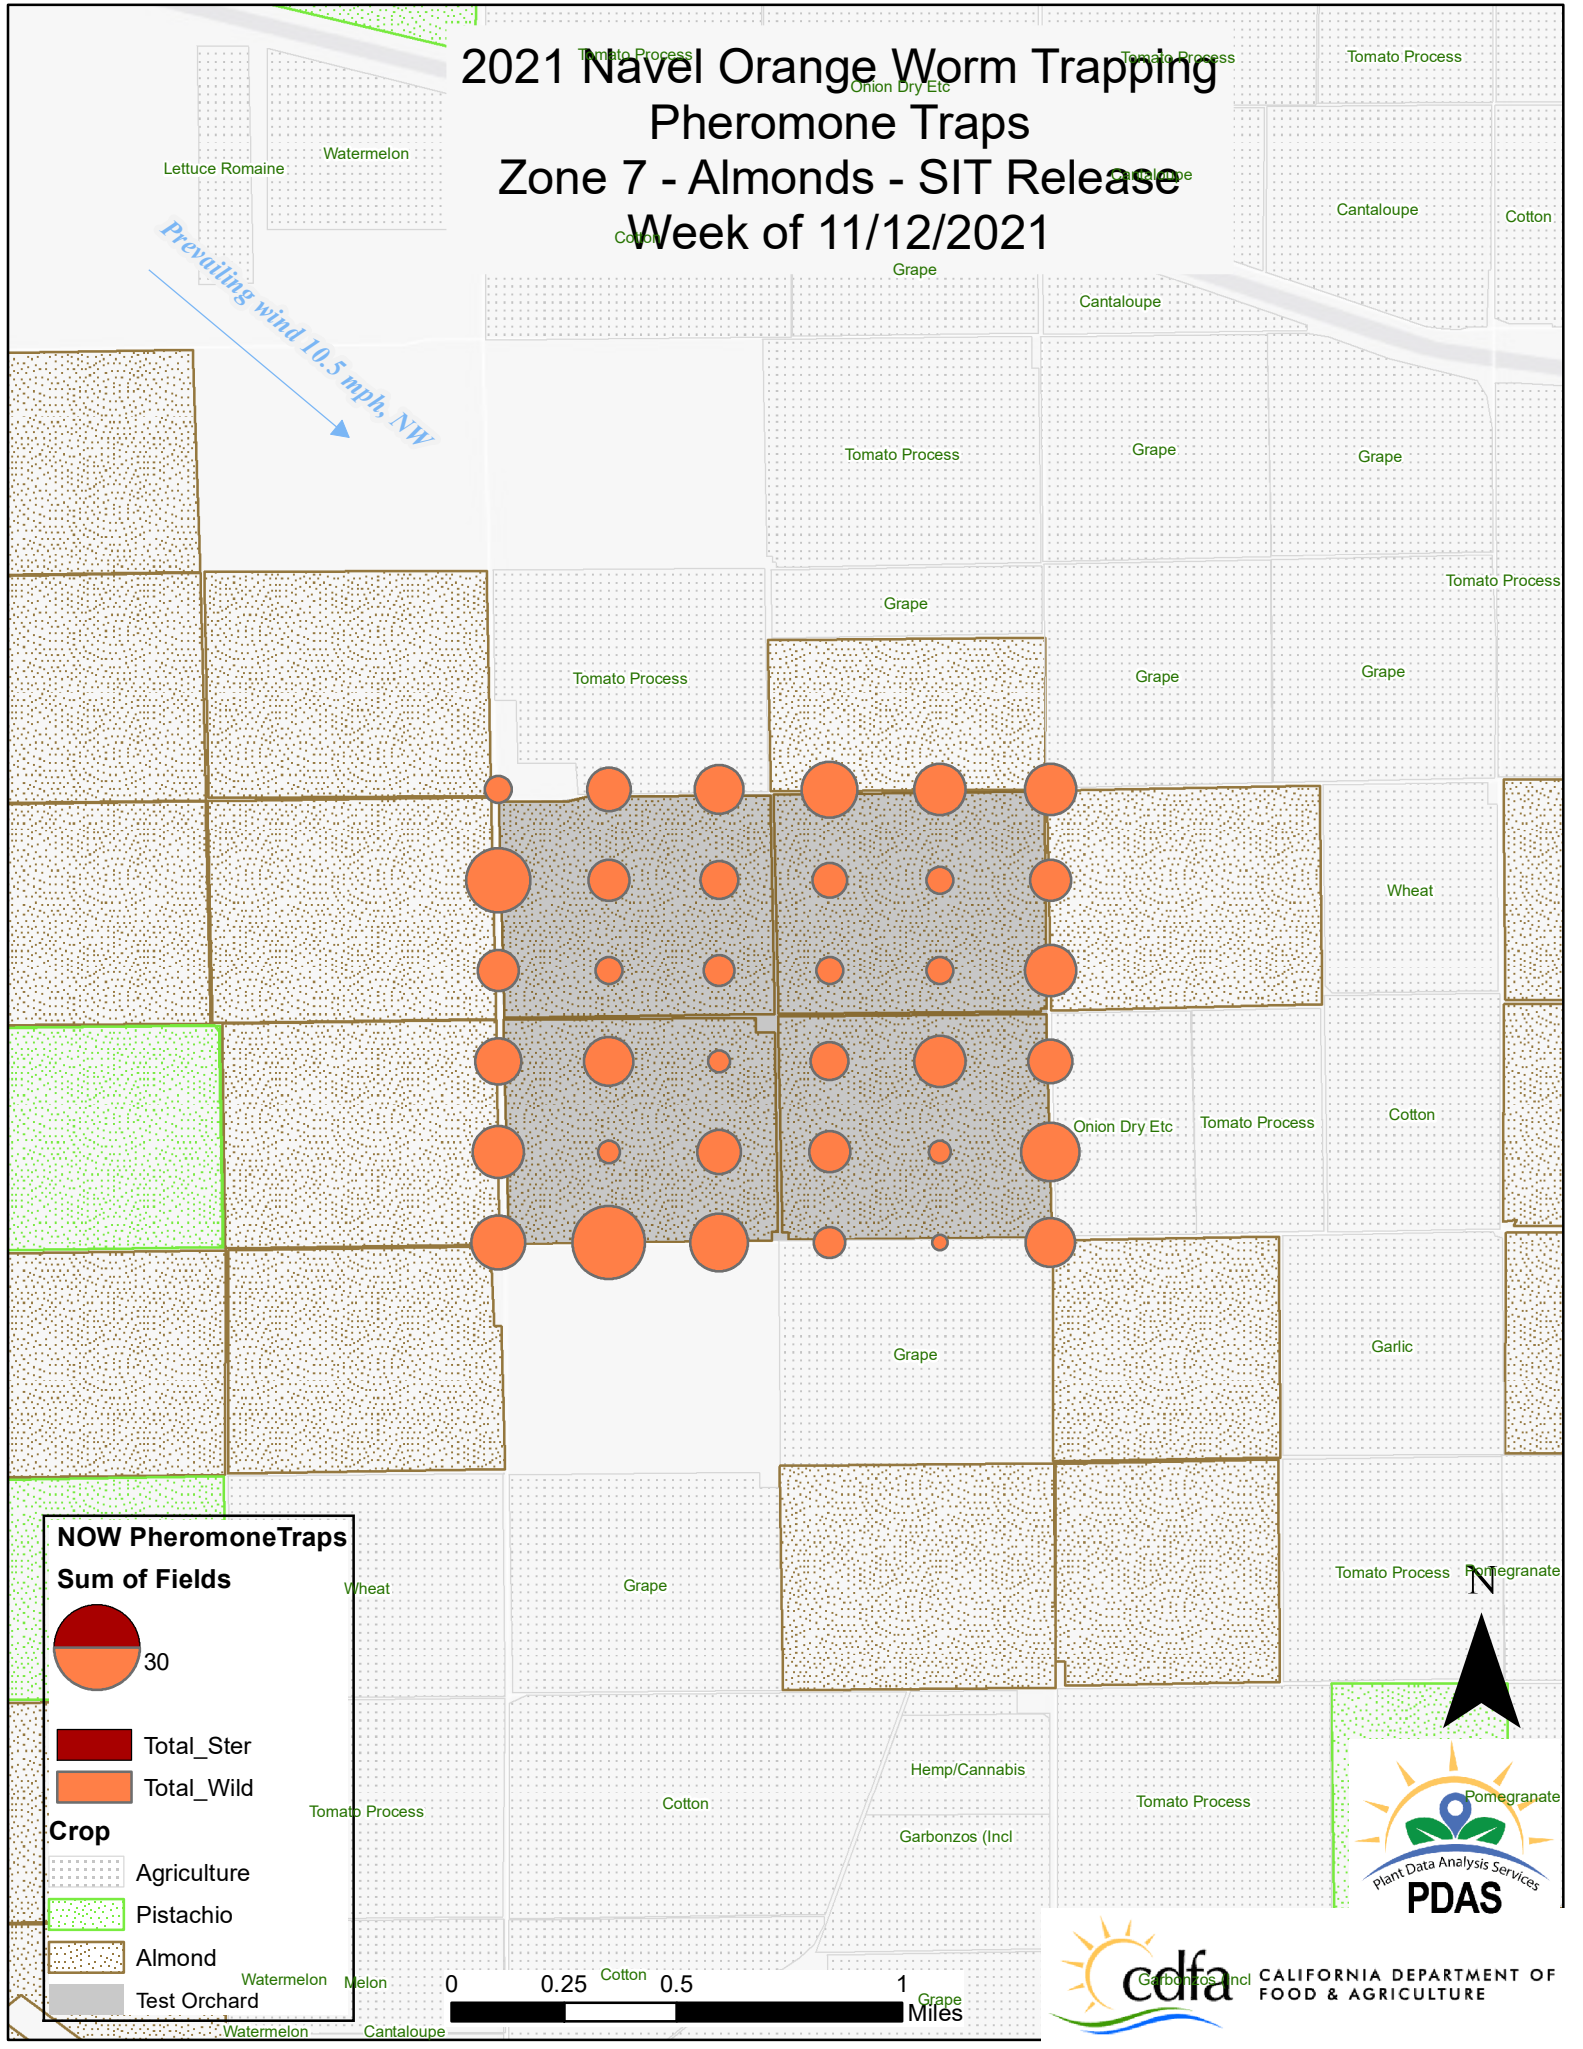

#### Sum of Fields

- Total\_Ster
- Total\_Wild

- #### Crop
- Agriculture
  - Pistachio
  - Almond
  - Test Orchard

# 2021 Navel Orange Worm Trapping Pheromone Traps Zone 7 - Almonds - SIT Release Week of 11/12/2021

Letuce Romaine Watermelon  
Prevailing wind 10.5 mph, NW

**NOW PheromoneTraps**

**Sum of Fields**

30

Total\_Ster

Total\_Wild

**Crop**

- Agriculture
- Pistachio
- Almond
- Test Orchard

# 2021 Navel Orange Worm Trapping Pheromone Traps Zone 8 - Almonds- Non-Release Week of 11/12/2021

Prevailing wind 10.5 mph NW

**NOW PheromoneTraps**

**Sum of Fields**

30

Total\_Ster

Total\_Wild

**Crop**