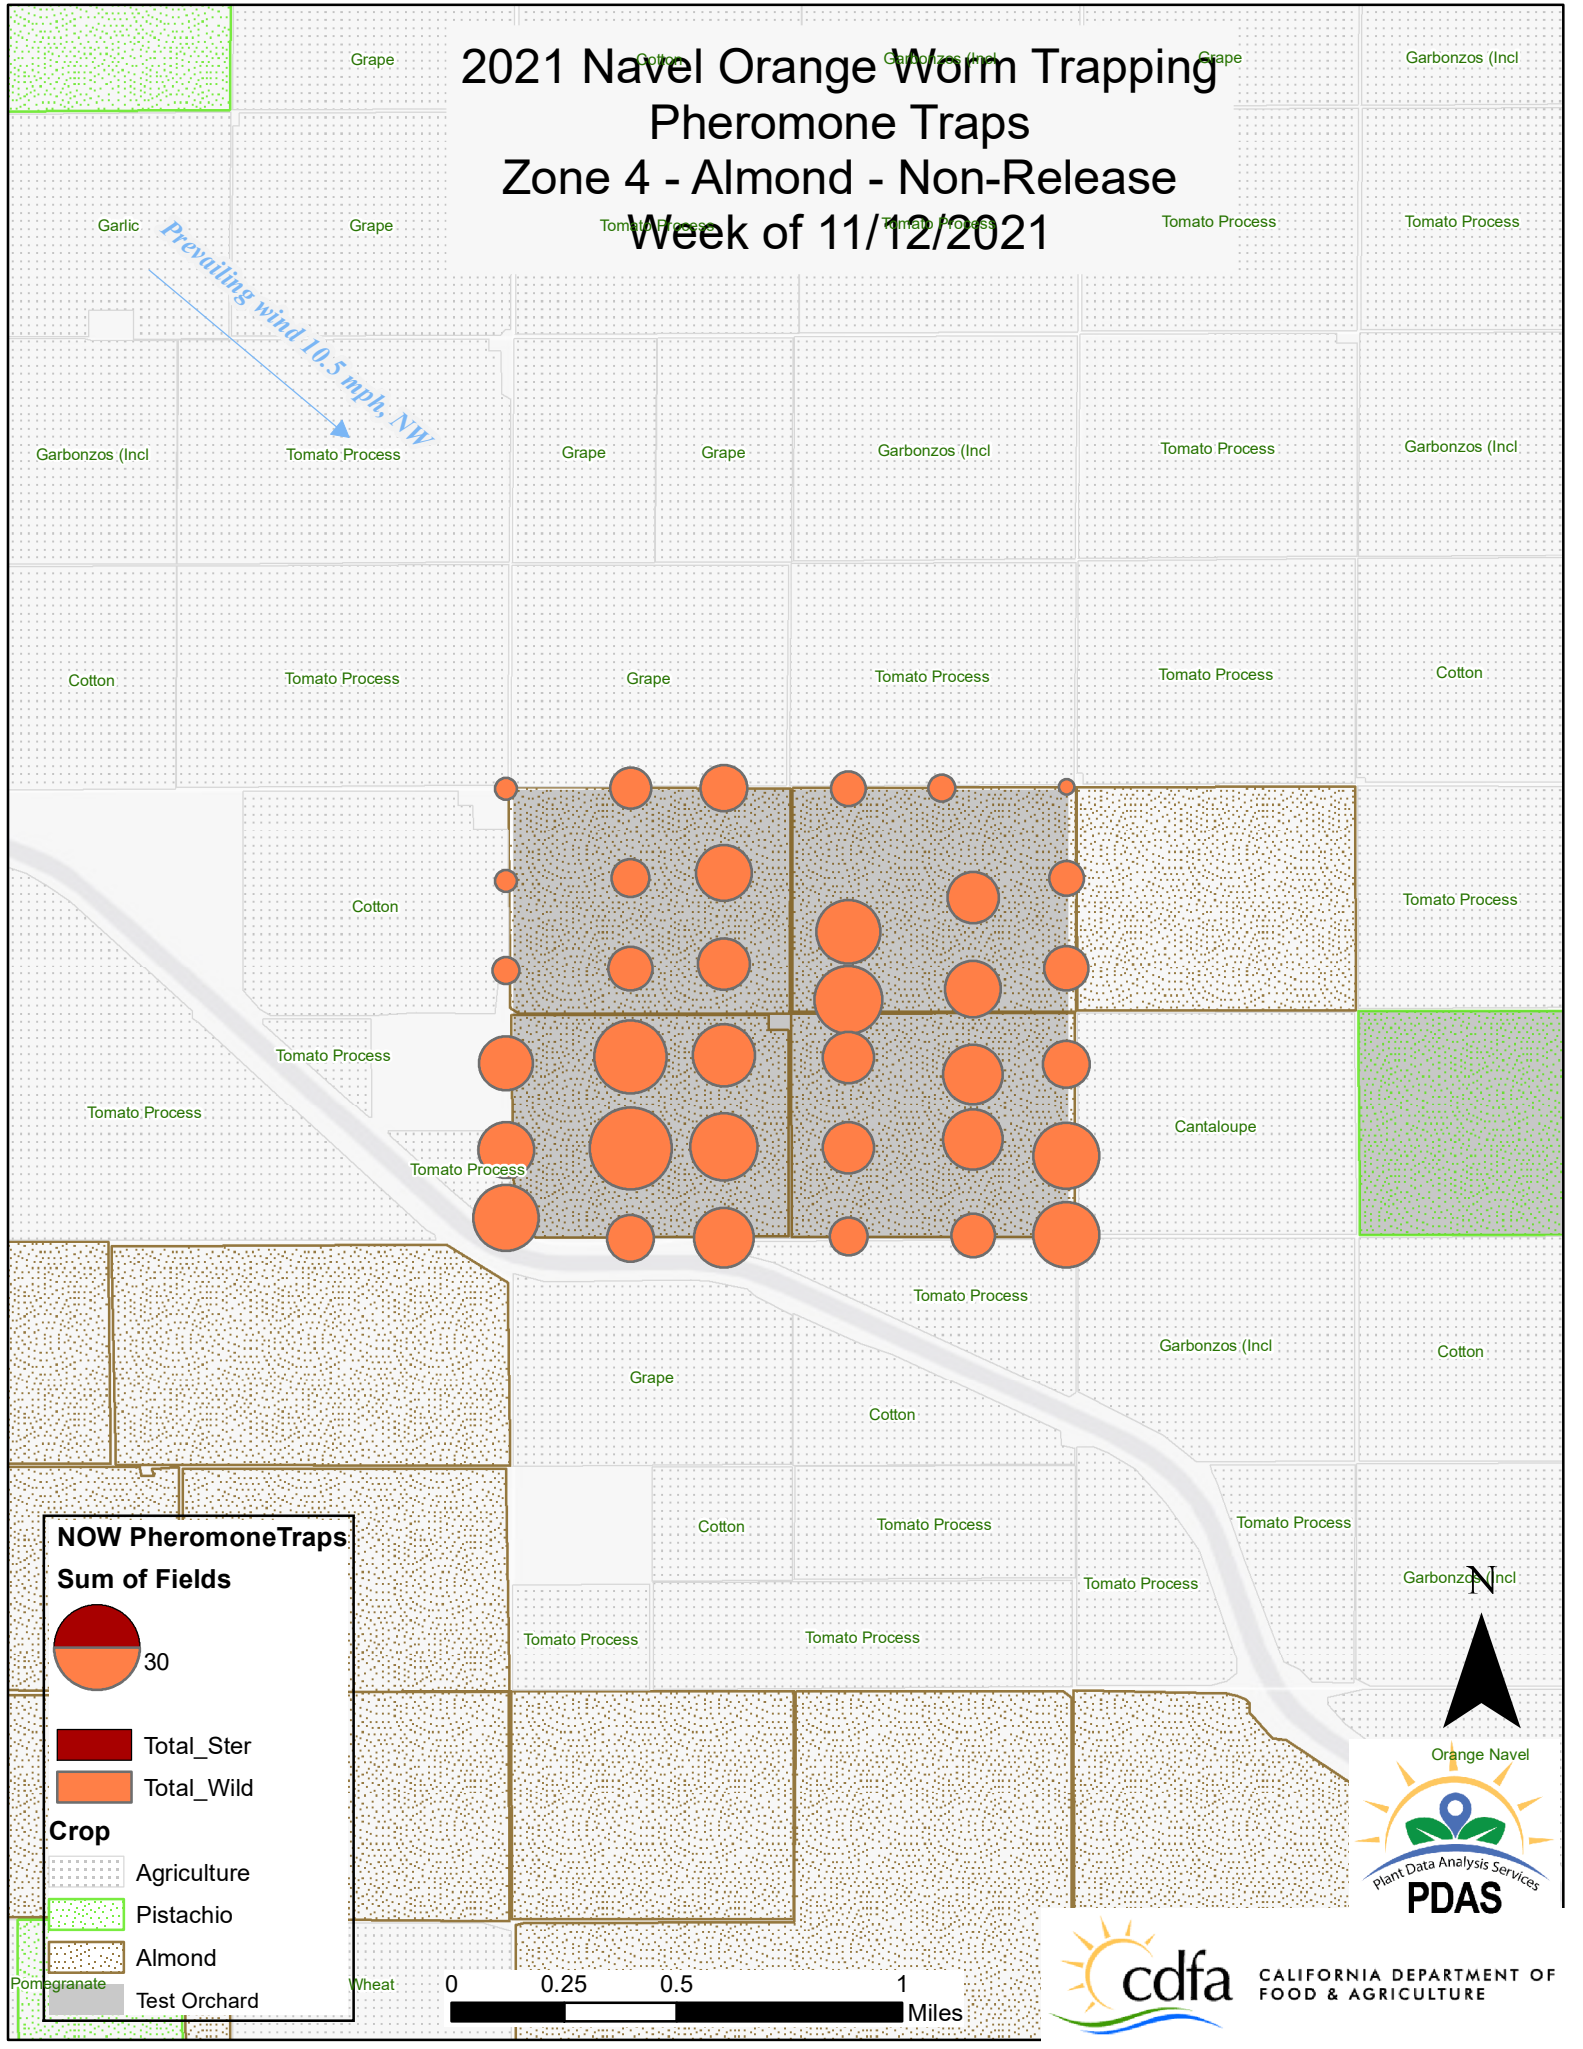

# 2021 Navel Orange Worm Trapping Pheromone Traps Zone 3 - Almond - SIT Release Week of 11/12/2021

Prevailing wind 10.5 mph, NW

**NOW Pheromone Traps**

**Sum of Fields**

30

Total\_Ster

Total\_Wild

**Crop**

Agriculture

Pistachio

Almond

Test Orchard

# 2021 Navel Orange Worm Trapping Pheromone Traps Zone 4 - Almond - Non-Release Week of 11/12/2021

Prevailing wind 10.5 mph, NW

**NOW PheromoneTraps**

**Sum of Fields**

- Total\_Ster
- Total\_Wild

- Crop**
- Agriculture
  - Pistachio
  - Almond
  - Test Orchard

# 2021 Navel Orange Worm Trapping Pheromone Traps Zone 5 - Pistachio - SIT Release Week of 11/12/2021

Prevailing wind 10.5 mph, NW

**NOW PheromoneTraps**

**Sum of Fields**

30

Total\_Ster

Total\_Wild

**Crop**