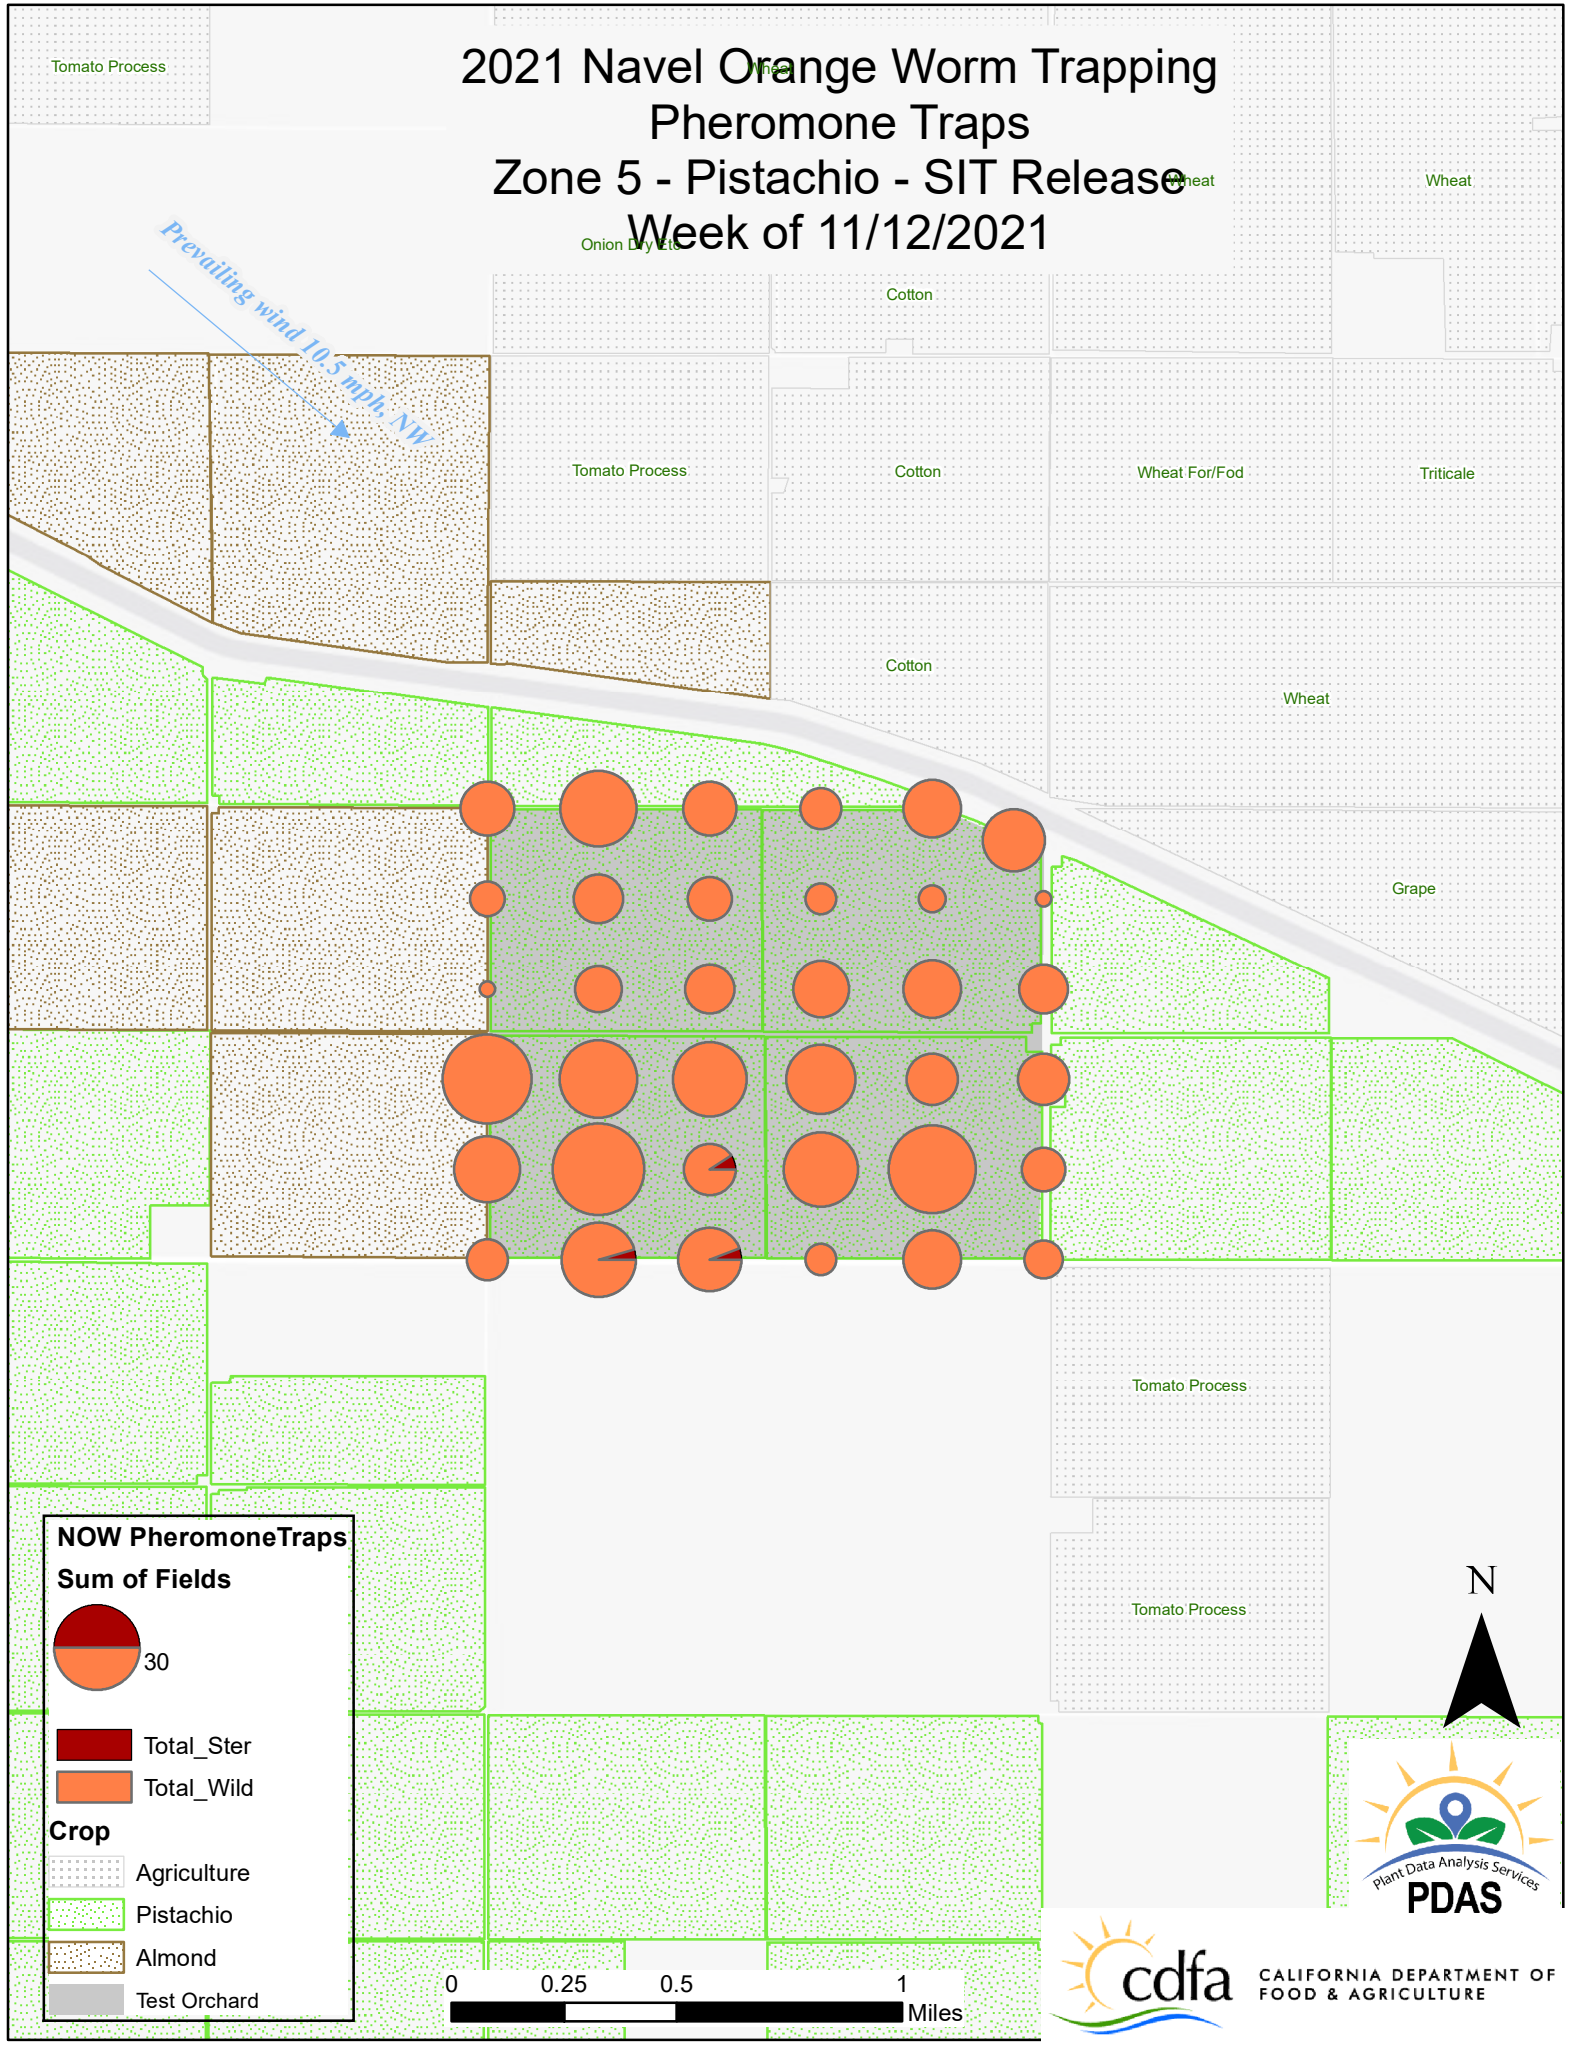

# 2021 Navel Orange Worm Trapping Pheromone Traps Zone 4 - Almond - Non-Release Week of 11/12/2021

Prevailing wind 10.5 mph, NW

**NOW PheromoneTraps**

**Sum of Fields**

- Total\_Ster
- Total\_Wild

- Crop**
- Agriculture
  - Pistachio
  - Almond
  - Test Orchard

# 2021 Navel Orange Worm Trapping Pheromone Traps Zone 5 - Pistachio - SIT Release Week of 11/12/2021

Prevailing wind 10.5 mph, NW

**NOW PheromoneTraps**

**Sum of Fields**

30

Total\_Ster

Total\_Wild

**Crop**