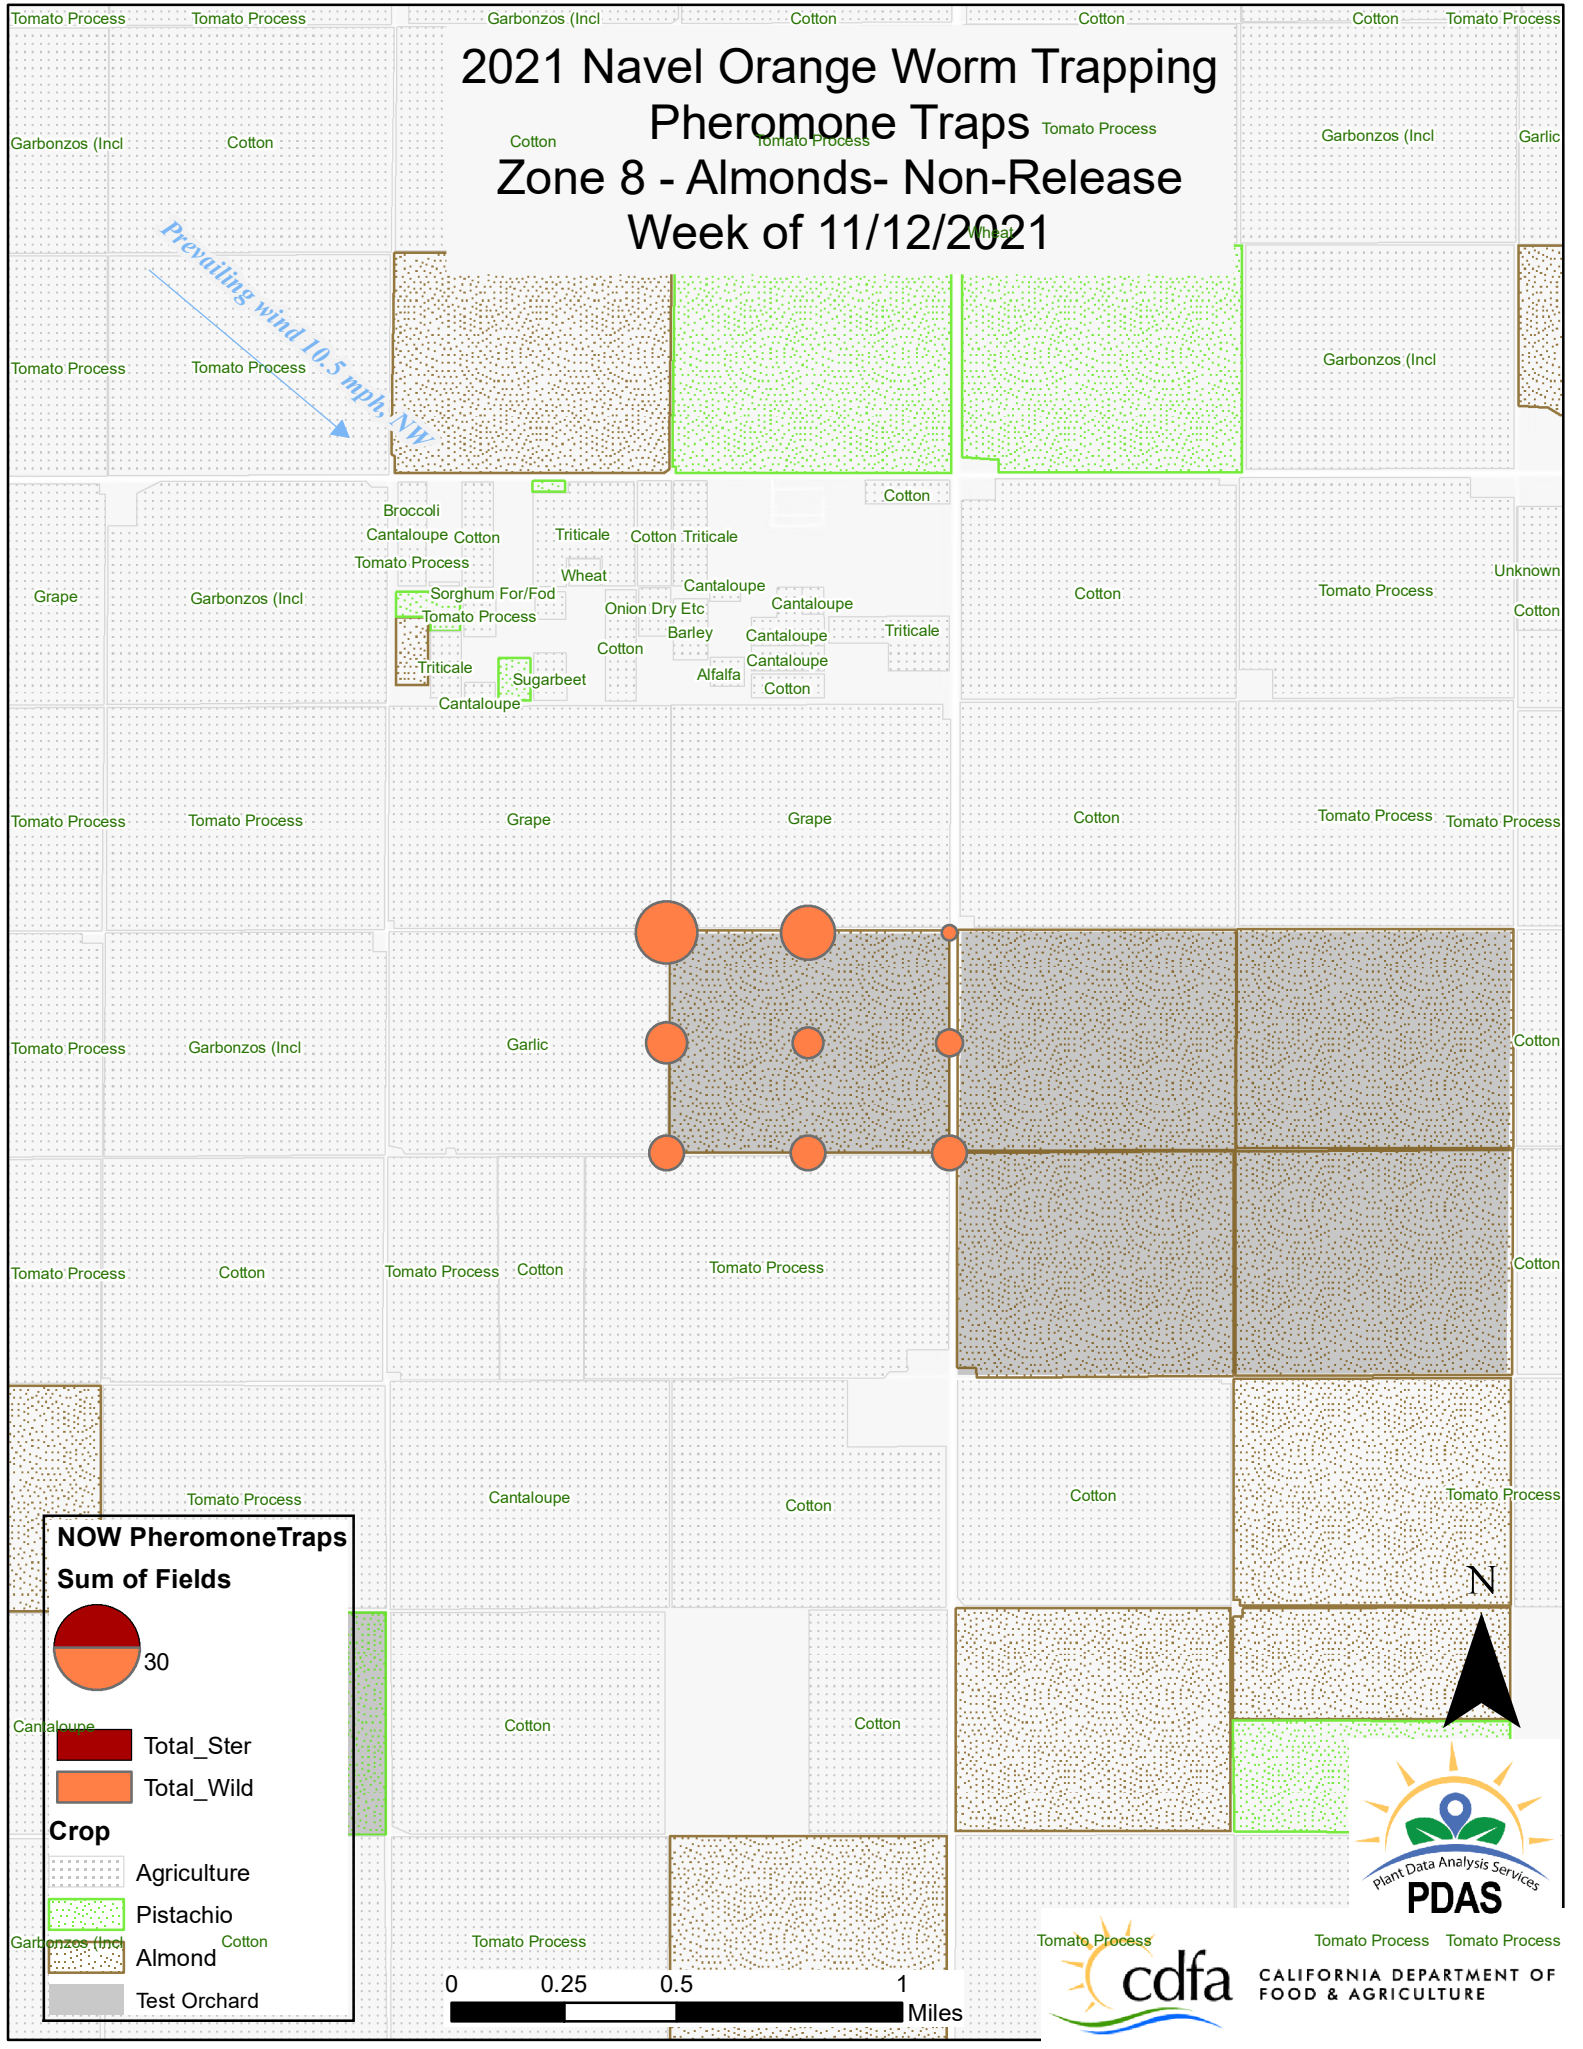

# 2021 Navel Orange Worm Trapping Pheromone Traps Zone 7 - Almonds - SIT Release Week of 11/12/2021

Letuce Romaine Watermelon  
Prevailing wind 10.5 mph, NW

**NOW PheromoneTraps**

**Sum of Fields**

30

Total\_Ster

Total\_Wild

**Crop**

- Agriculture
- Pistachio
- Almond
- Test Orchard

# 2021 Navel Orange Worm Trapping Pheromone Traps Zone 8 - Almonds- Non-Release Week of 11/12/2021

Prevailing wind 10.5 mph NW

**NOW PheromoneTraps**

**Sum of Fields**

30

Total\_Ster

Total\_Wild

**Crop**