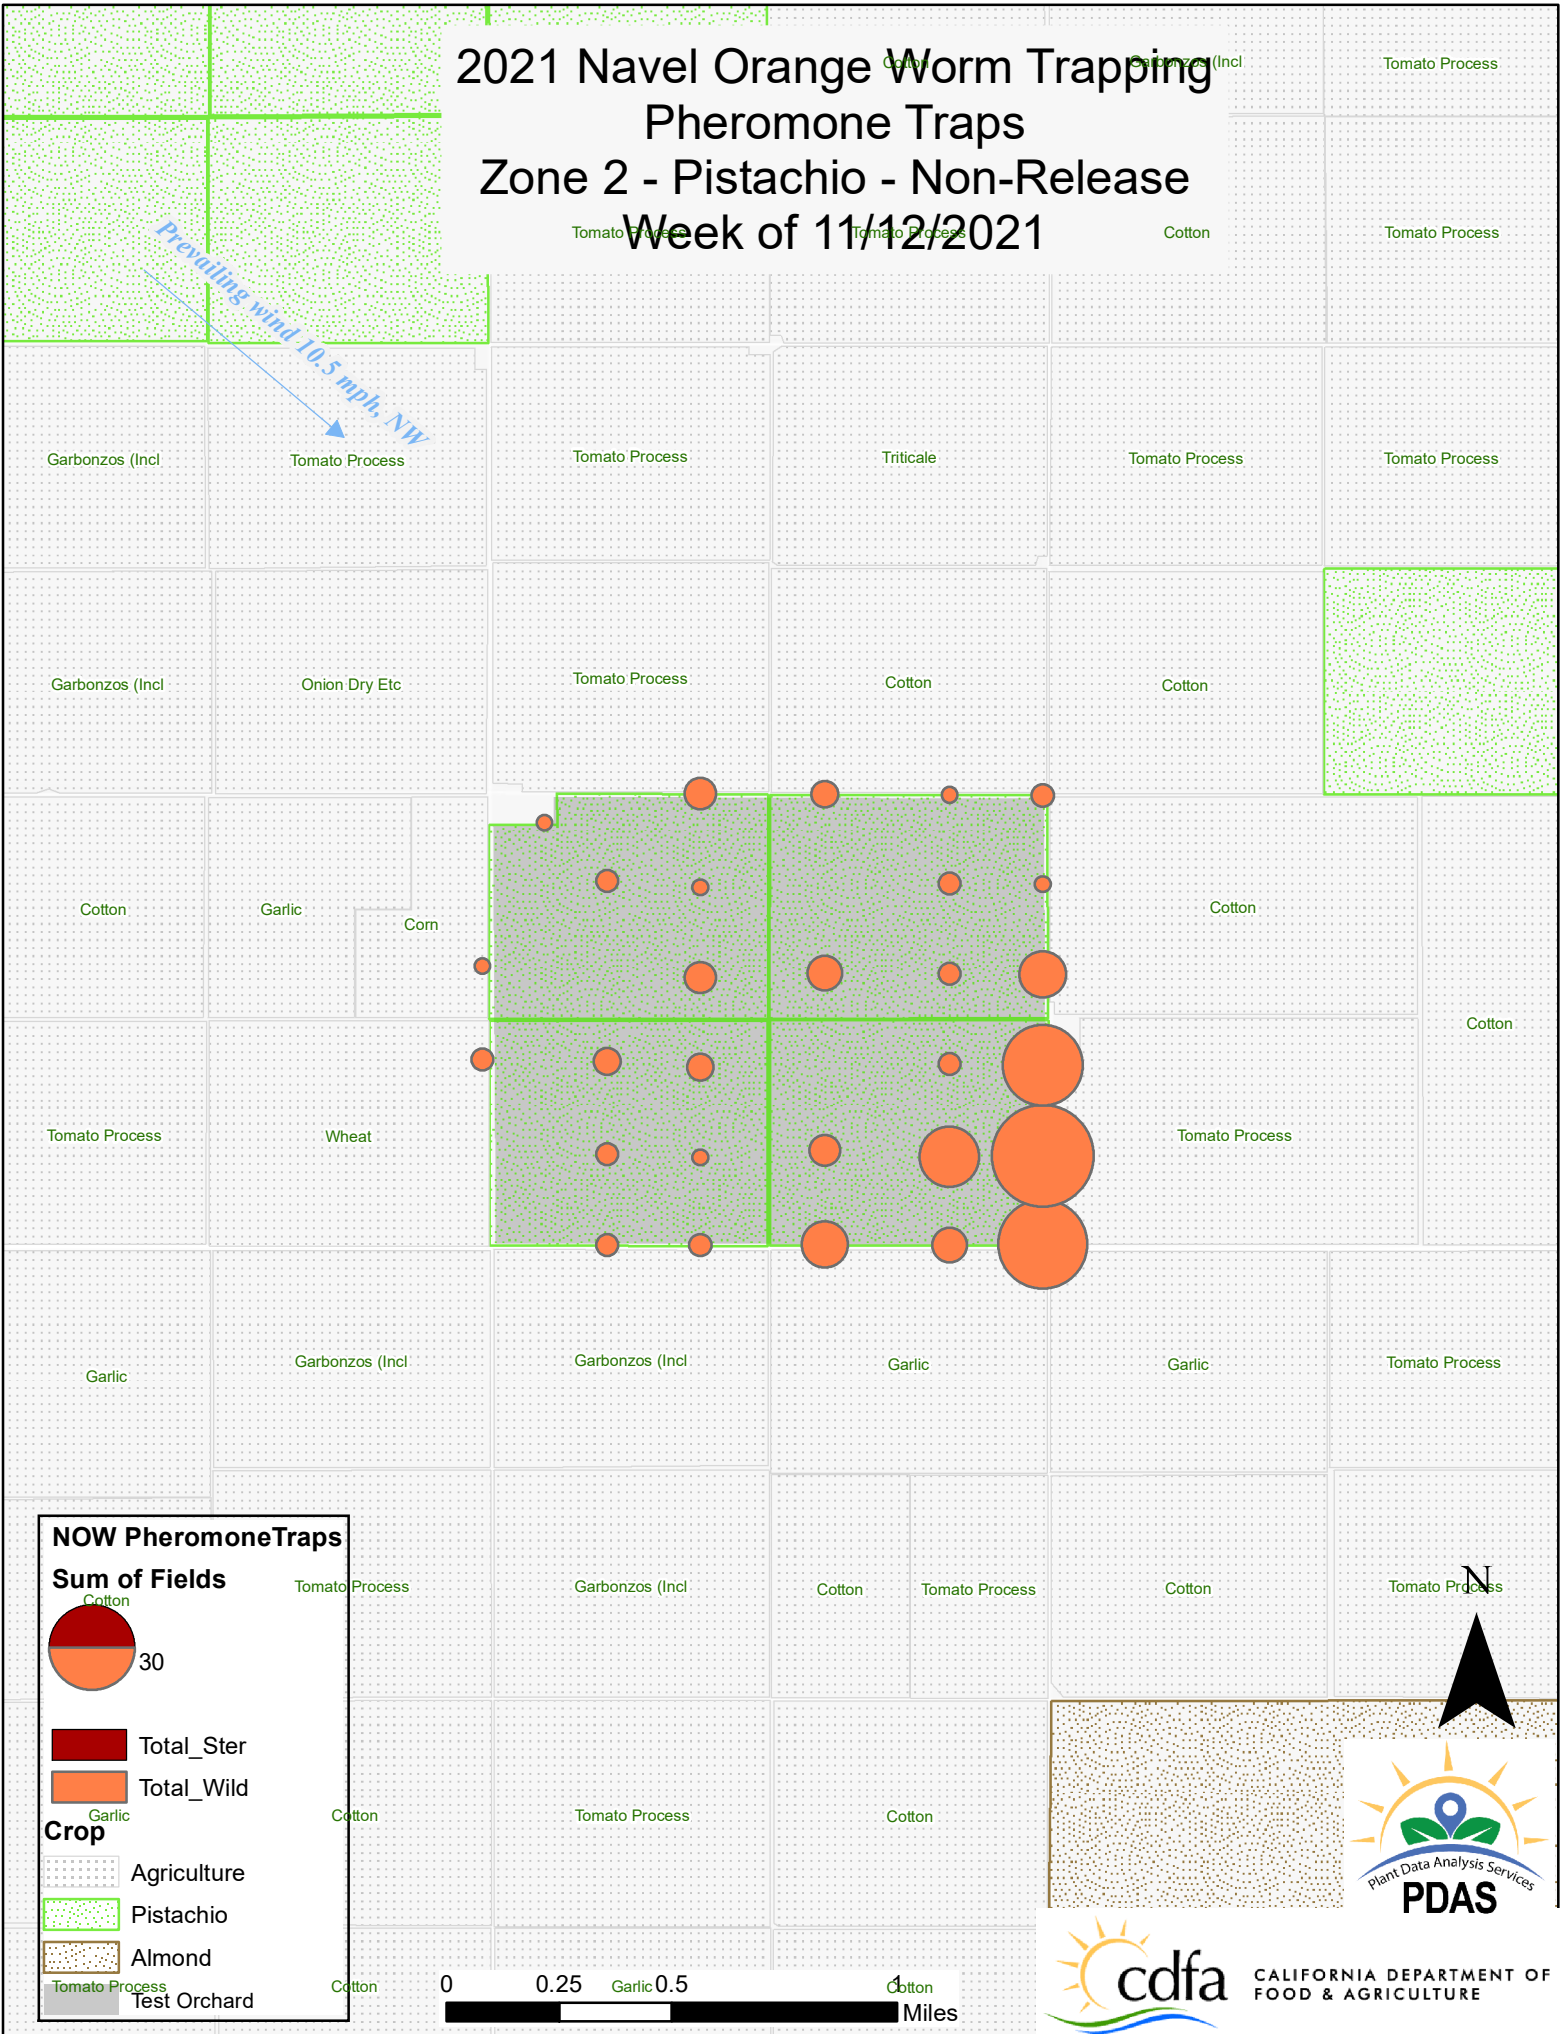

# 2021 Navel Orange Worm Trapping Pheromone Traps Zone 1 - Pistachio - SIT Release Week of 11/12/2021

Prevailing wind 10.5 mph - NW

**NOW PheromoneTraps**  
**Sum of Fields**

 30

 Total\_Ster

 Total\_Wild

**Crop**

 Agriculture

 Pistachio

 Test Orchard

N

  
**PDAS**

# 2021 Navel Orange Worm Trapping Pheromone Traps Zone 2 - Pistachio - Non-Release Week of 11/12/2021

Prevailing wind 10.5 mph - NW

### NOW Pheromone Traps