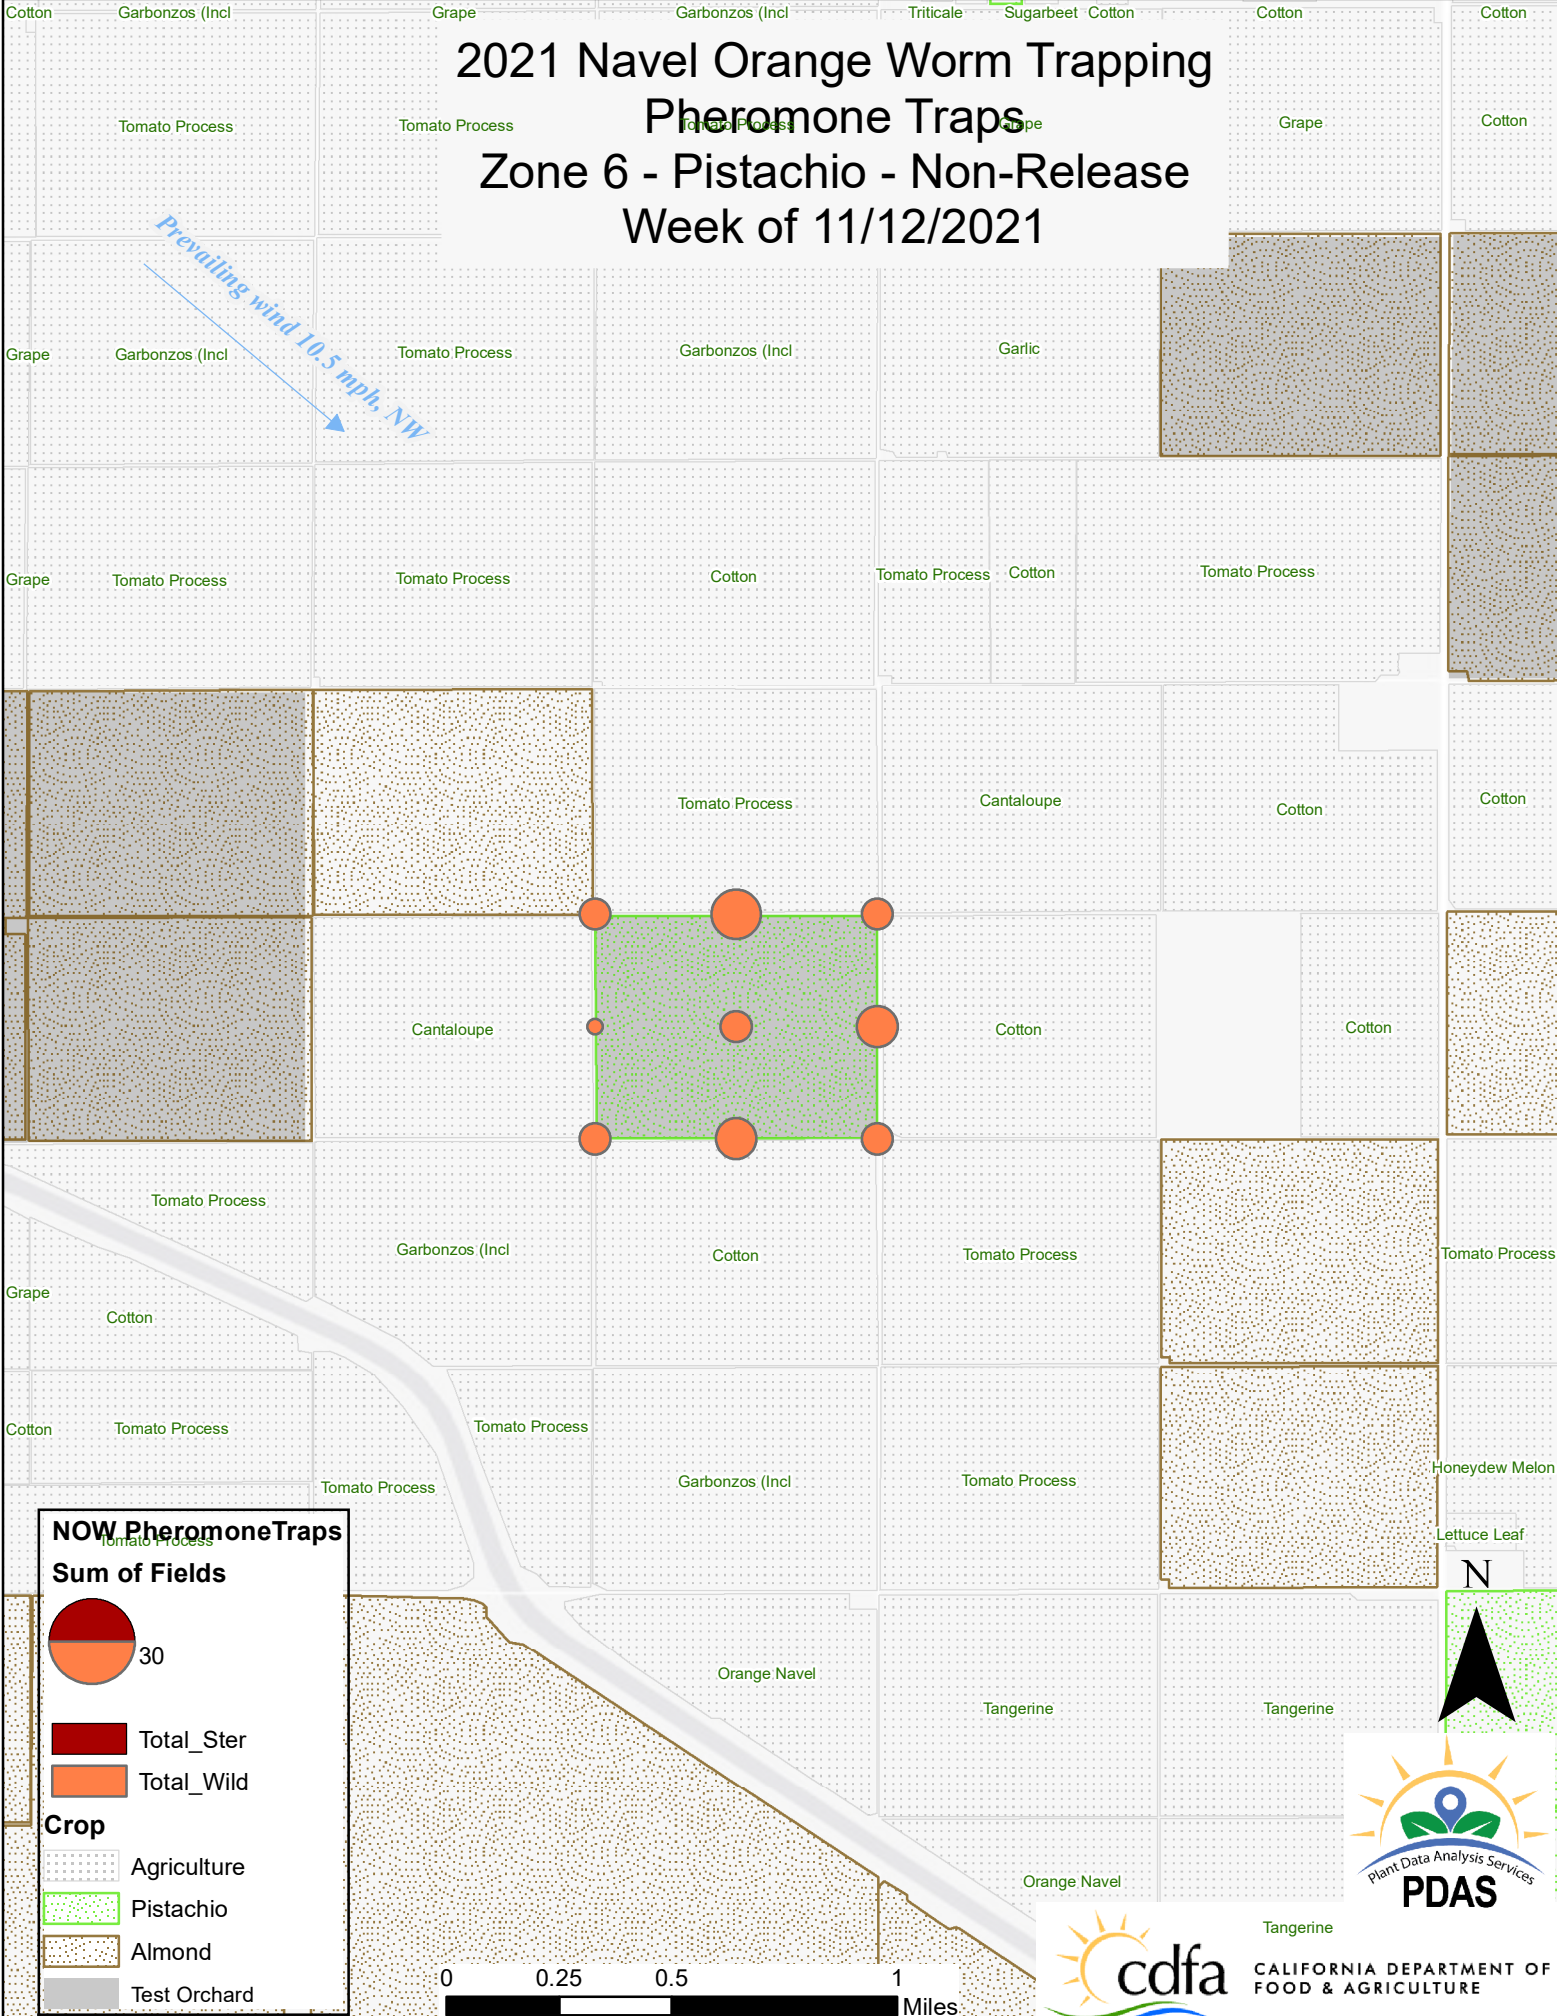

Agriculture

Pistachio

Almond

Test Orchard

# 2021 Navel Orange Worm Trapping Pheromone Traps Zone 6 - Pistachio - Non-Release Week of 11/12/2021

Prevailing wind 10.5 mph. NW