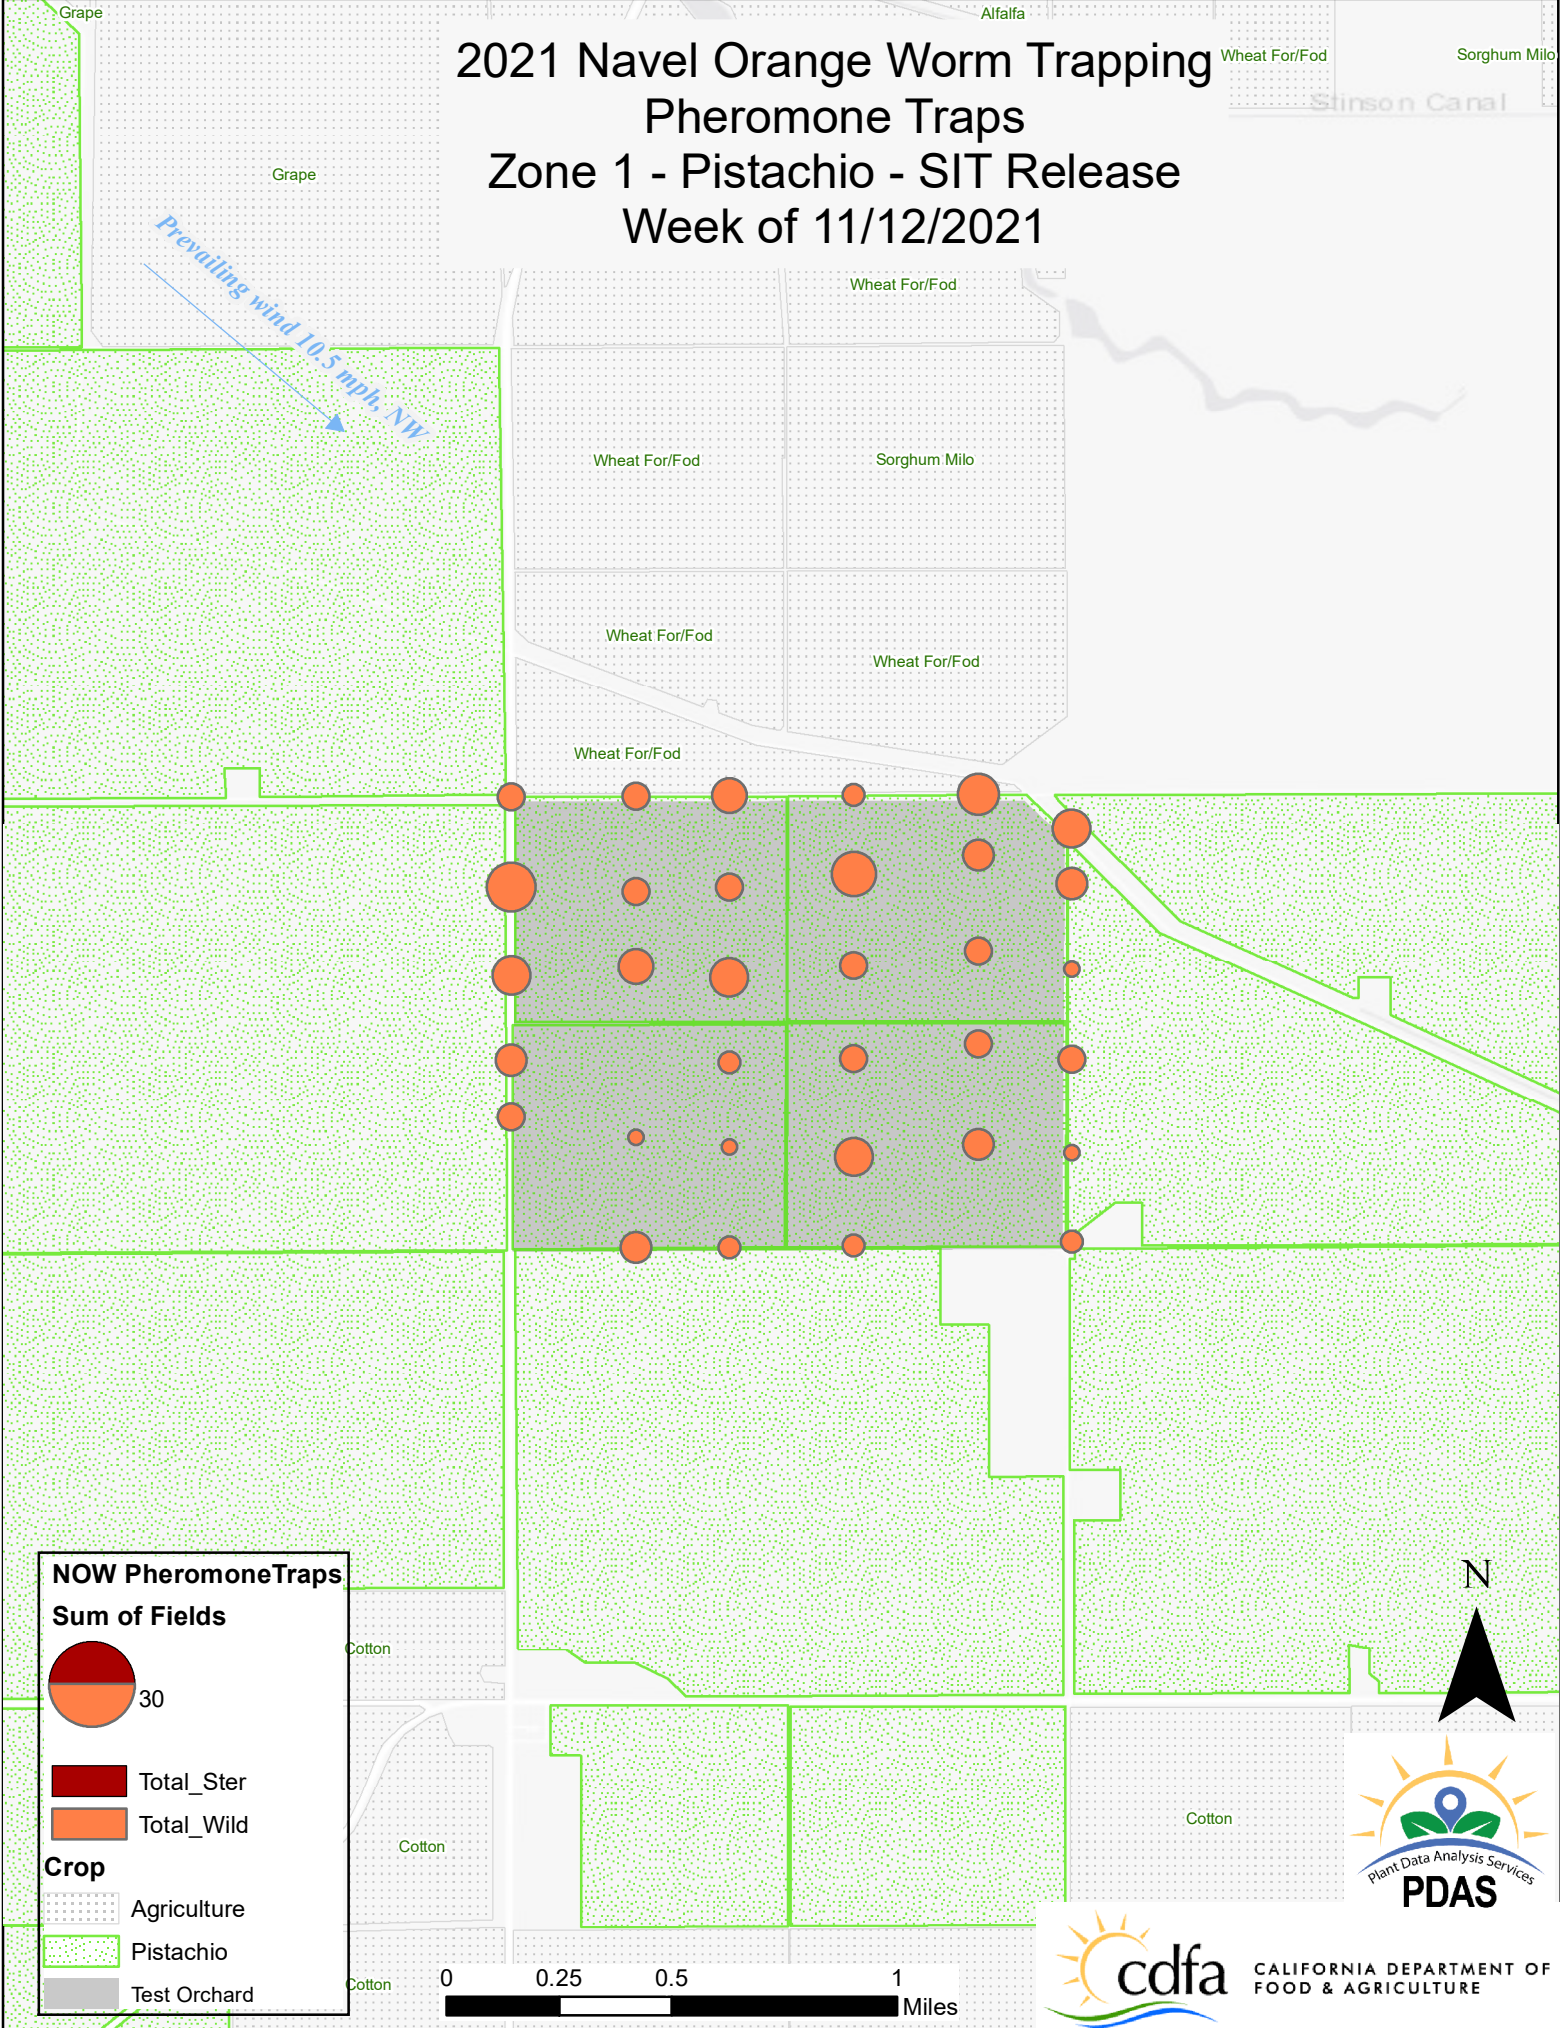

# 2021 Navel Orange Worm Trapping Pheromone Traps Zone 1 - Pistachio - SIT Release Week of 11/12/2021

Prevailing wind 10.5 mph - NW

**NOW PheromoneTraps**  
**Sum of Fields**

 30

 Total\_Ster

 Total\_Wild

**Crop**

 Agriculture

 Pistachio

 Test Orchard

N

  
**PDAS**

# 2021 Navel Orange Worm Trapping Pheromone Traps Zone 2 - Pistachio - Non-Release Week of 11/12/2021

Prevailing wind 10.5 mph - NW