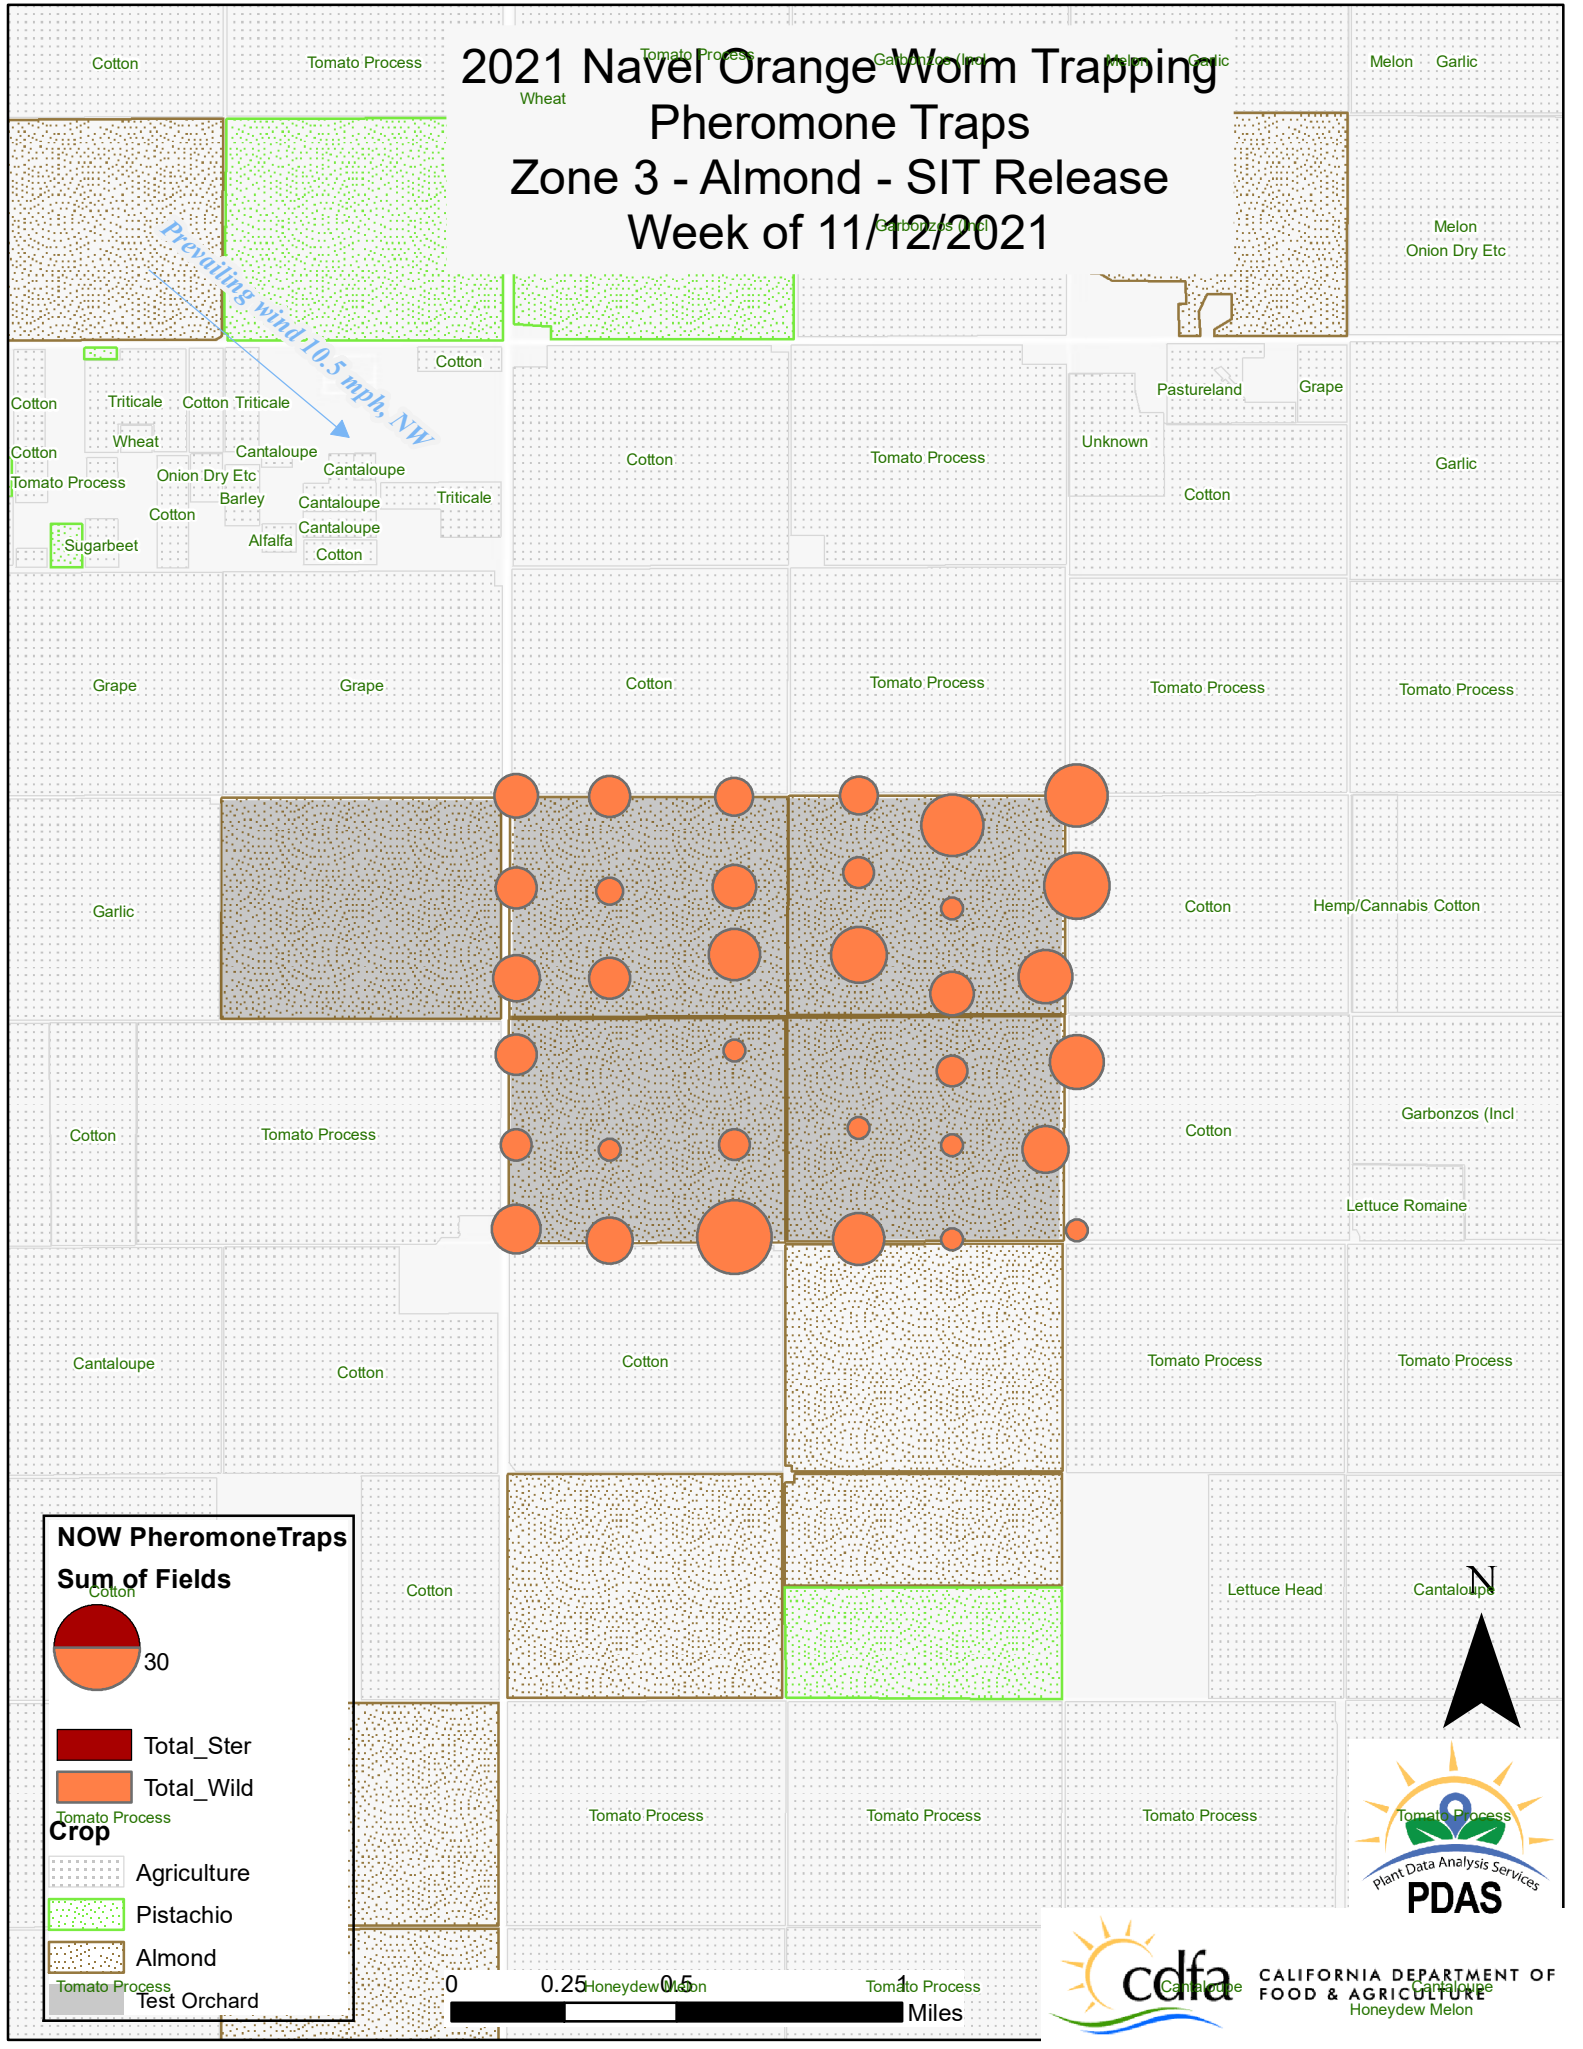

#### Sum of Fields

- Total\_Ster
- Total\_Wild

- #### Crop
- Agriculture
  - Pistachio
  - Almond
  - Test Orchard

# 2021 Navel Orange Worm Trapping Pheromone Traps Zone 3 - Almond - SIT Release Week of 11/12/2021

Prevailing wind 10.5 mph, NW

**NOW Pheromone Traps**

**Sum of Fields**

30

Total\_Ster

Total\_Wild

**Crop**

Agriculture

Pistachio

Almond

Test Orchard