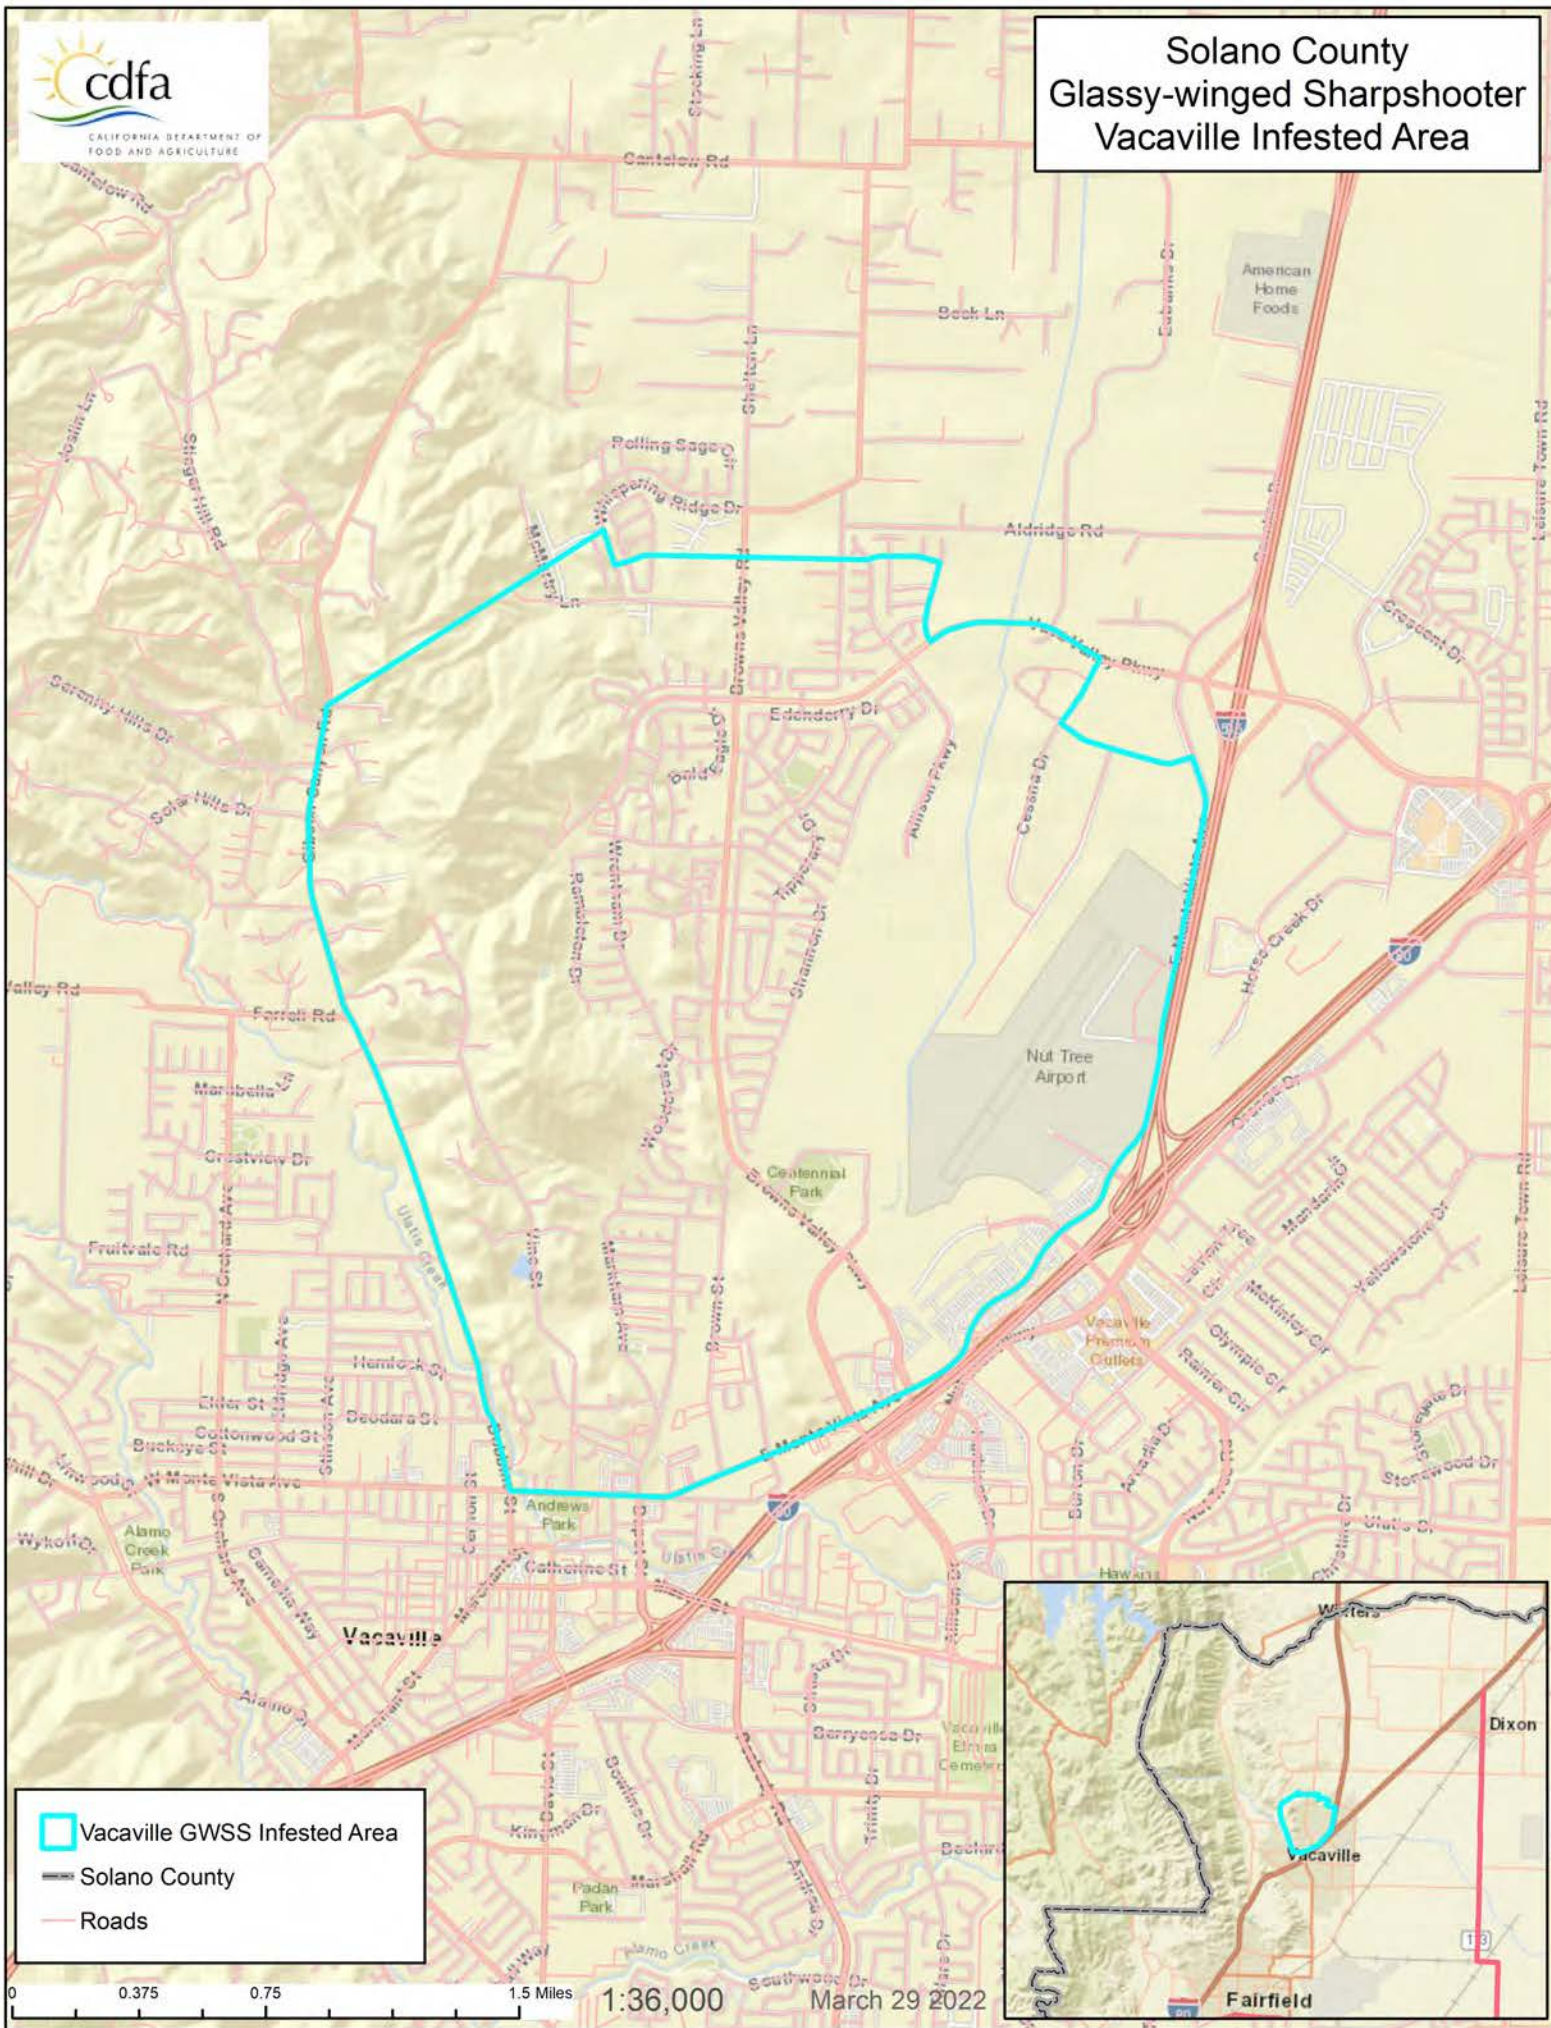

Solano County Glassy-winged Sharpshooter Vacaville Infested Area

- Vacaville GWSS Infested Area
- Solano County
- Roads