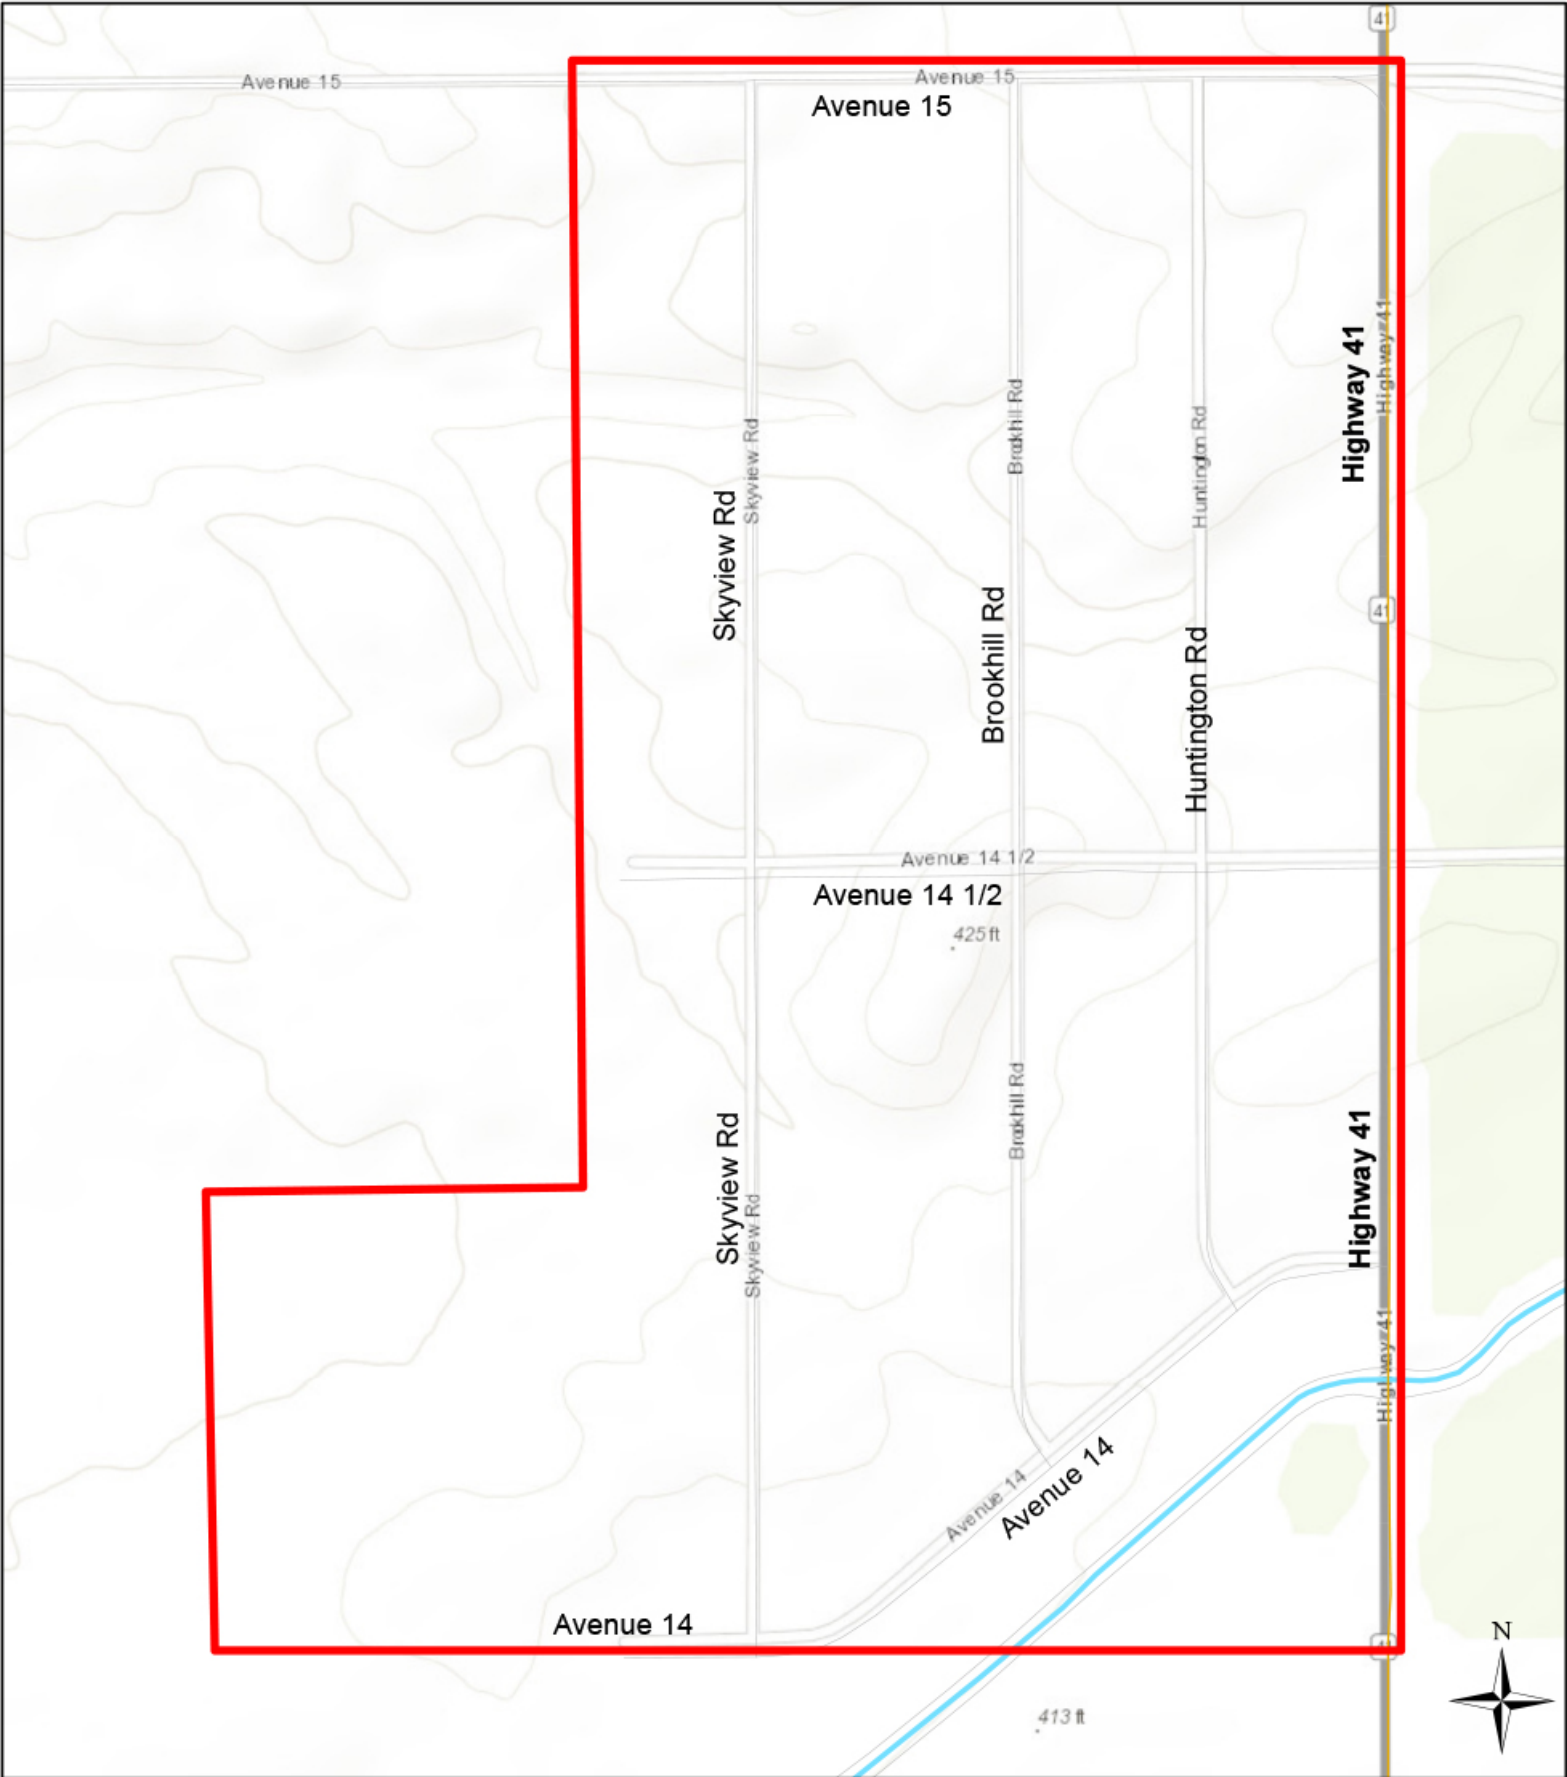

Glassy-Winged Sharpshooter Finds - Bonadelle Ranchos Nine, MADERA COUNTY - 2021

Date Created: 03/09/2021

 Treatment Area

Glassy-Winged Sharpshooter Boundary - Madera Ranchos, MADERA COUNTY - 2021

Date Created: 03/09/2021

 Treatment Area