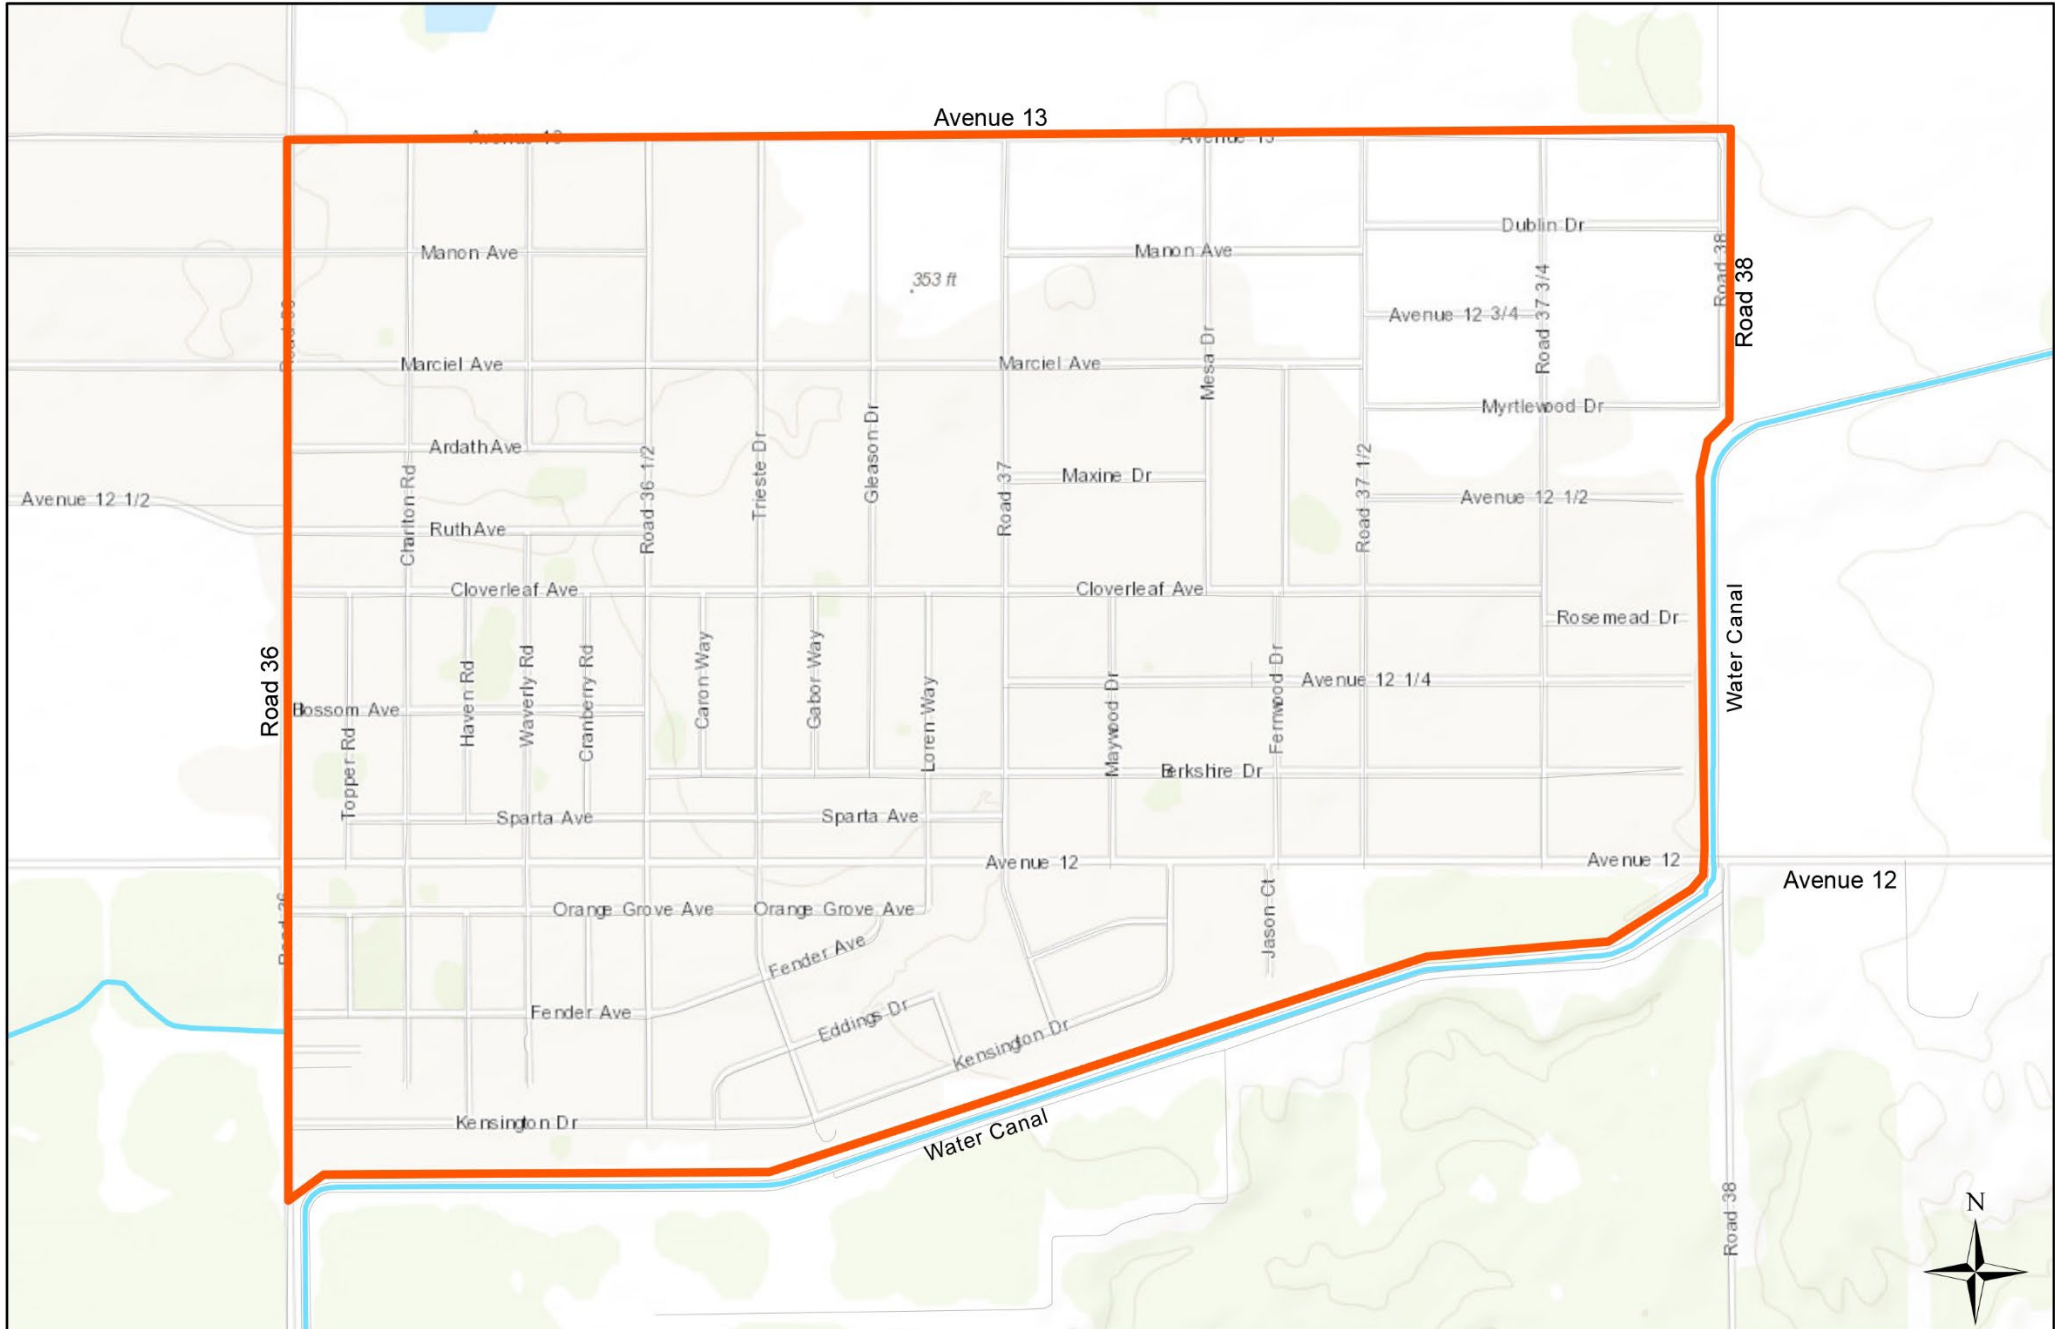

Glassy-Winged Sharpshooter Finds - Bonadelle Ranchos Nine, MADERA COUNTY - 2021

Date Created: 03/09/2021

 Treatment Area

Glassy-Winged Sharpshooter Boundary - Madera Ranchos, MADERA COUNTY - 2021

Date Created: 03/09/2021

 Treatment Area