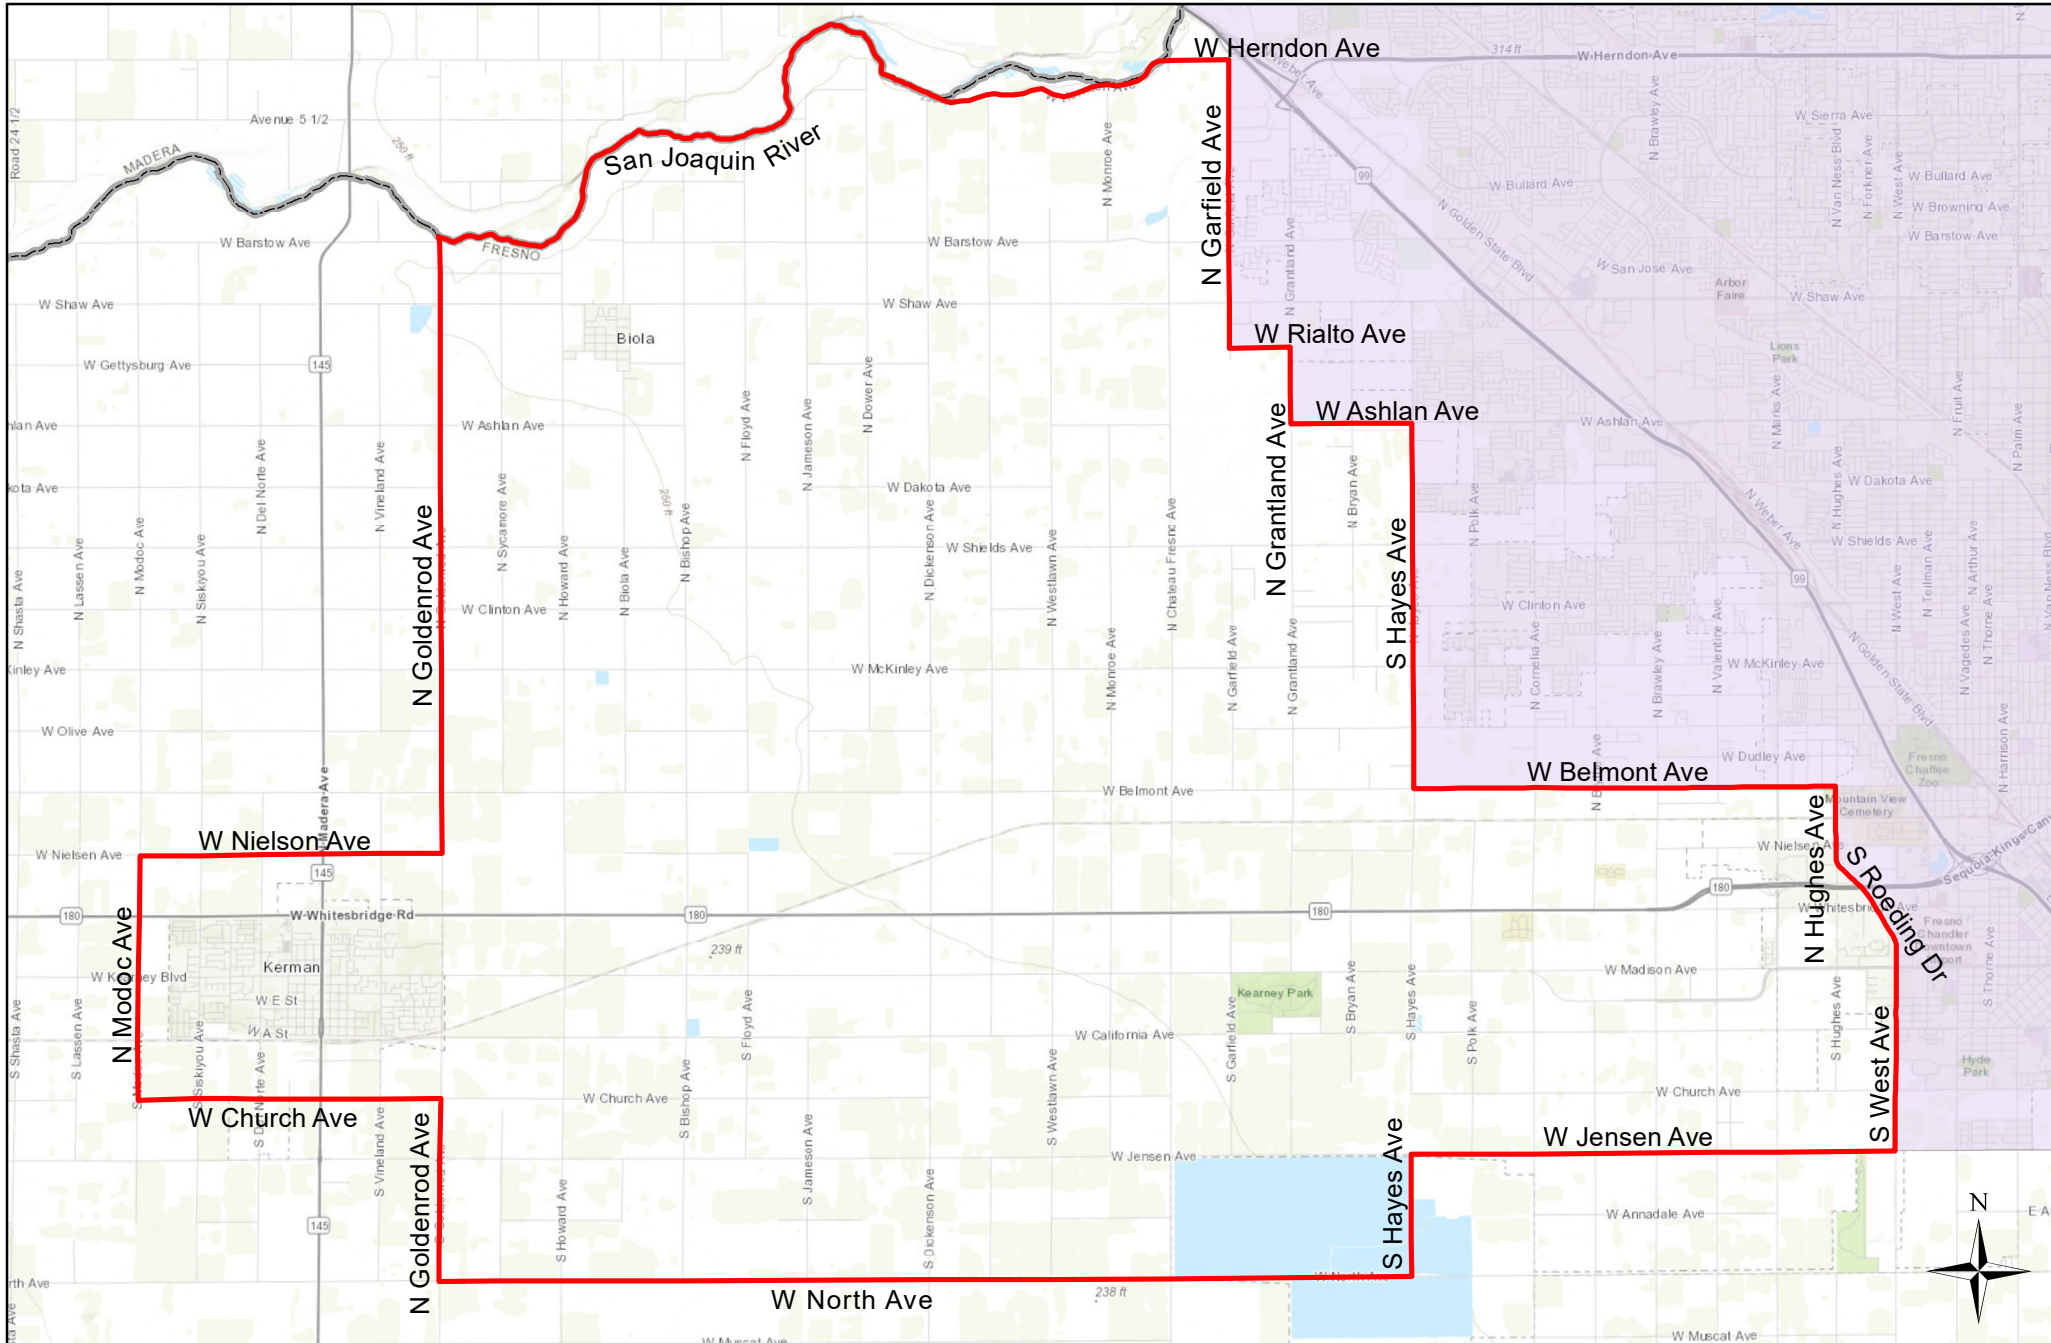

# Glassy-Winged Sharpshooter - Kerman/Westside Fresno, FRESNO COUNTY - 2021

Date Created: 05/28/2021

 Kerman/Westside Fresno Boundary