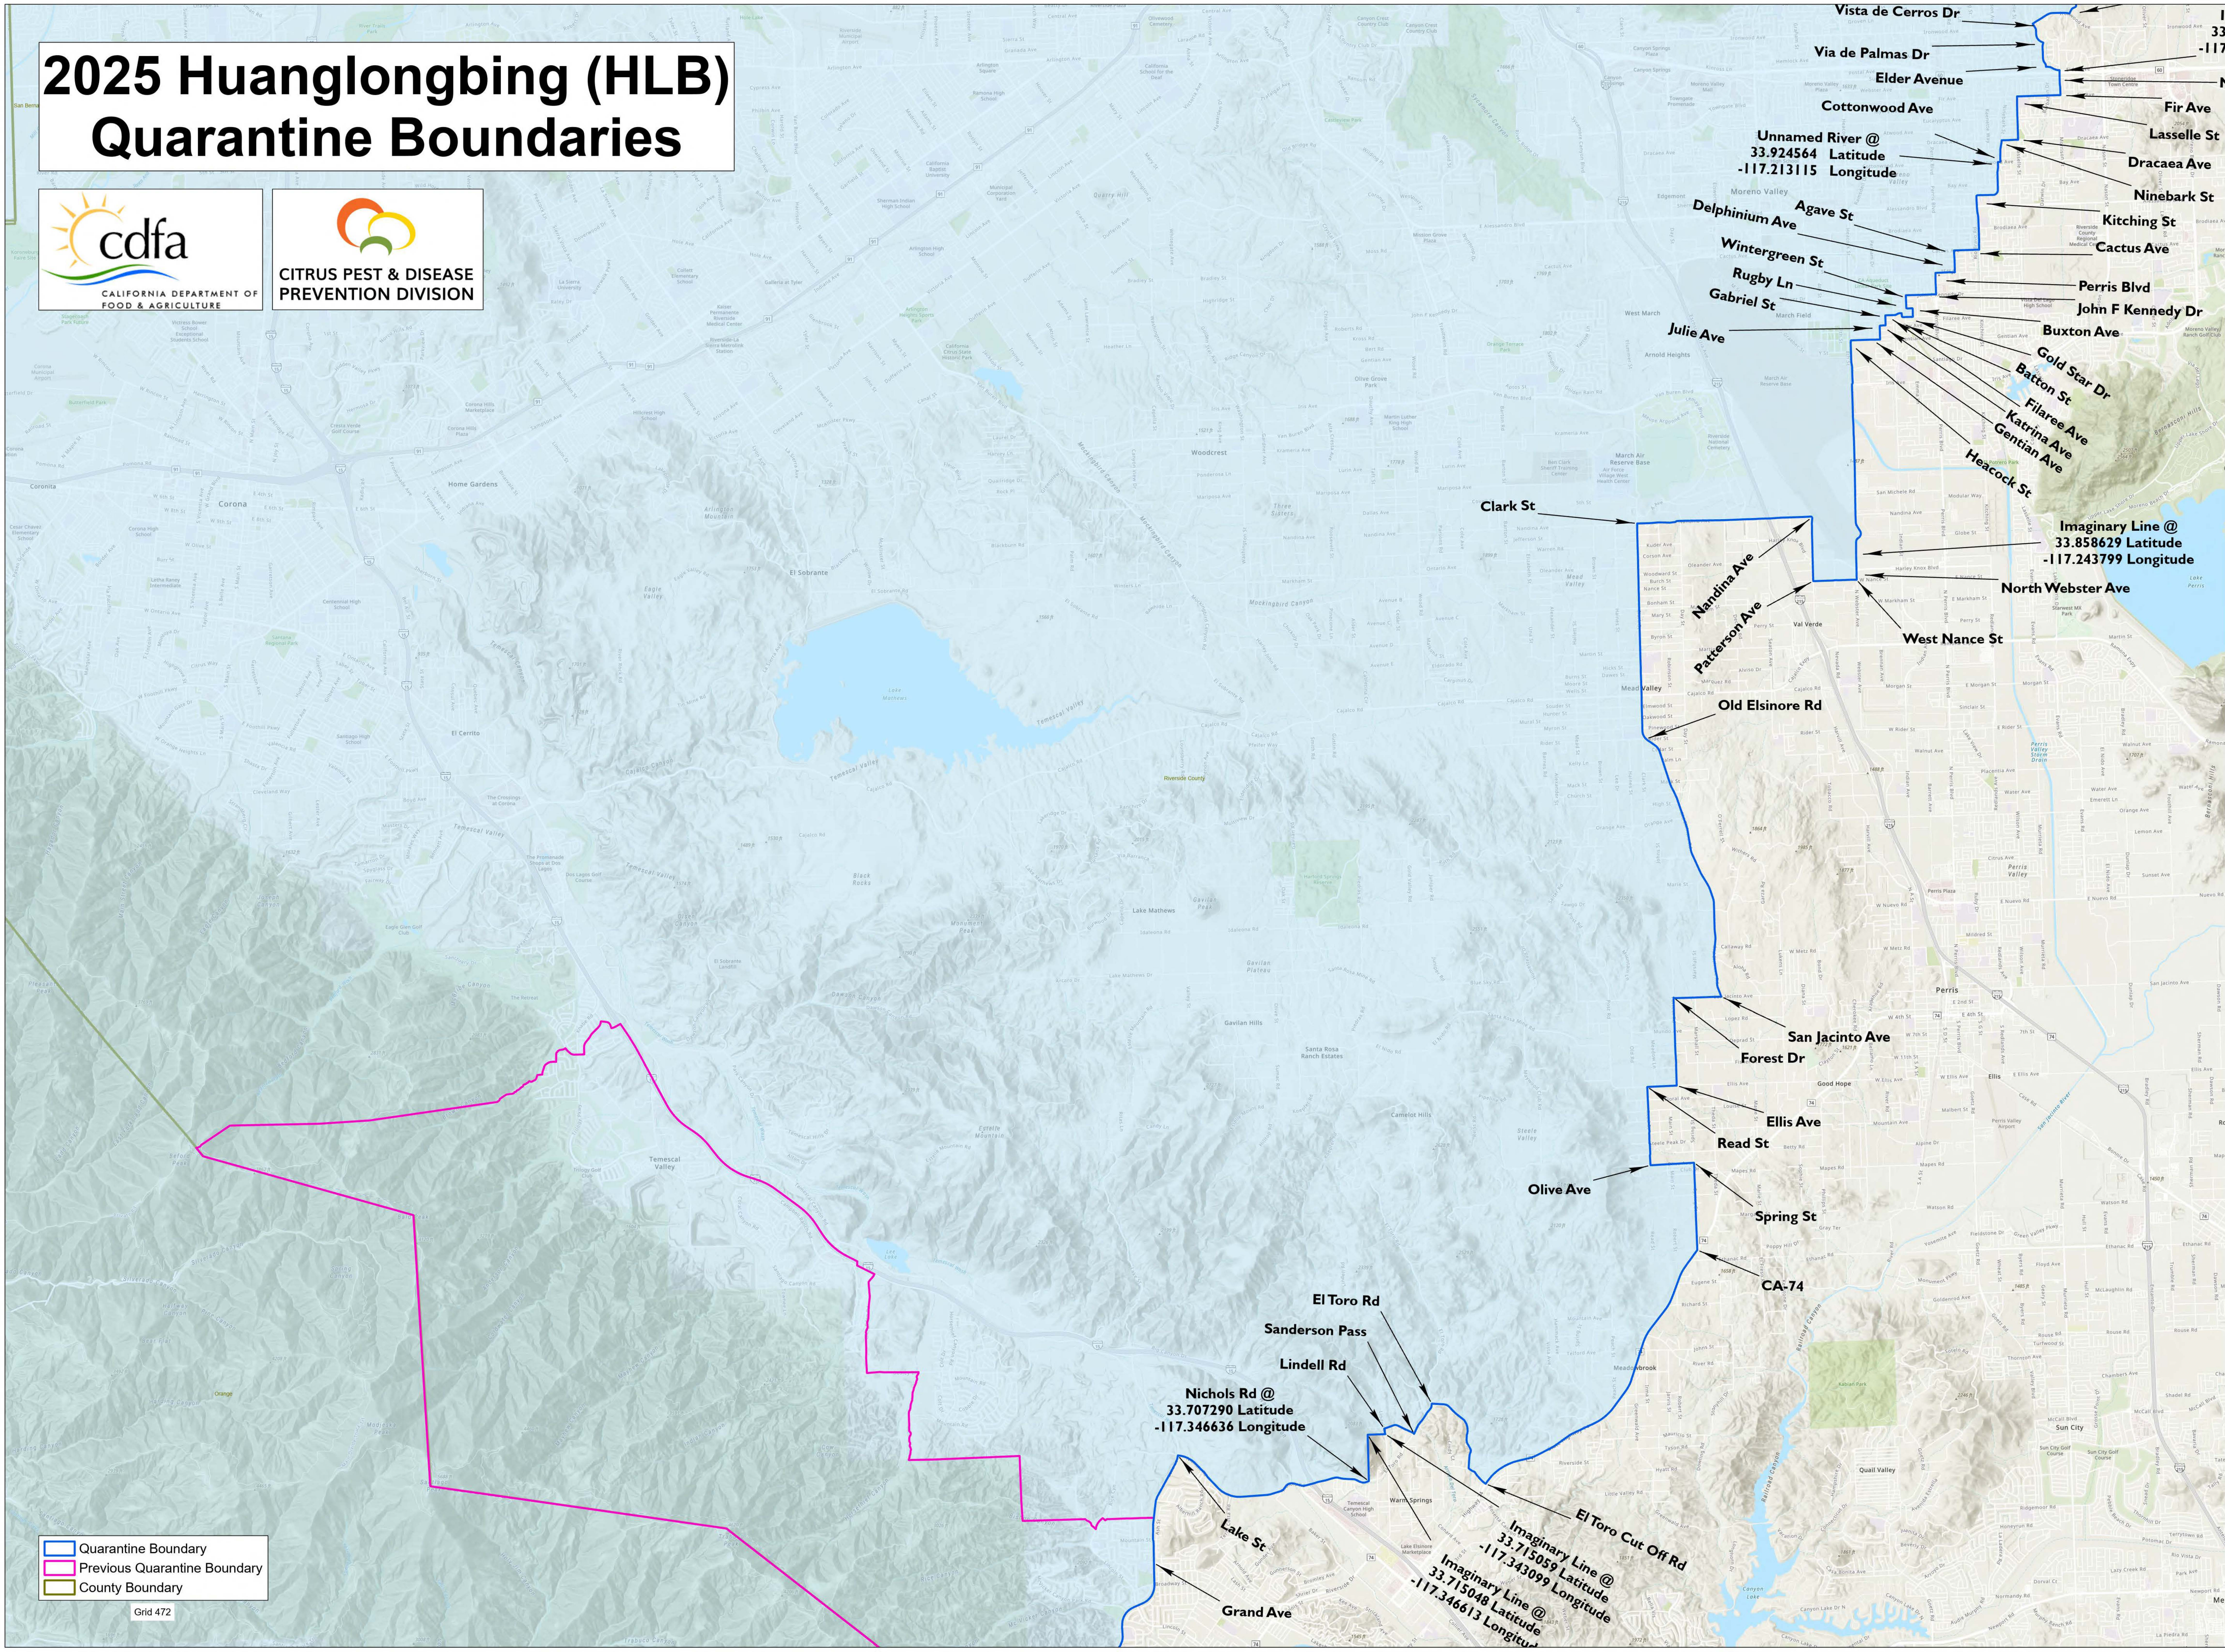

2025 Huanglongbing (HLB) Quarantine Boundaries

Quarantine Boundary
Previous Quarantine Boundary
County Boundary

Grid 472

Vista de Cerros Dr
Via de Palmas Dr
Elder Avenue
Cottonwood Ave
Fir Ave
Lasselle St
Dracaea Ave
Ninebark St
Kitching St
Cactus Ave
Perris Blvd
John F Kennedy Dr
Buxton Ave
Gold Star Dr
Batton St
Fijaree Ave
Katrina Ave
Gentian Ave
Heacock St
Imaginary Line @
33.858629 Latitude
-117.243799 Longitude
North Webster Ave
West Nance St

Clark St
Nandina Ave
Patterson Ave
Old Elsinore Rd

San Jacinto Ave
Forest Dr
Ellis Ave
Read St
Olive Ave
Spring St
CA-74

El Toro Rd
Sanderson Pass
Lindell Rd
Nichols Rd @
33.707290 Latitude
-117.346636 Longitude
Lake St
Grand Ave
El Toro Cut Off Rd
Imaginary Line @
33.715059 Latitude
-117.343099 Longitude
Imaginary Line @
33.715048 Latitude
-117.346613 Longitude