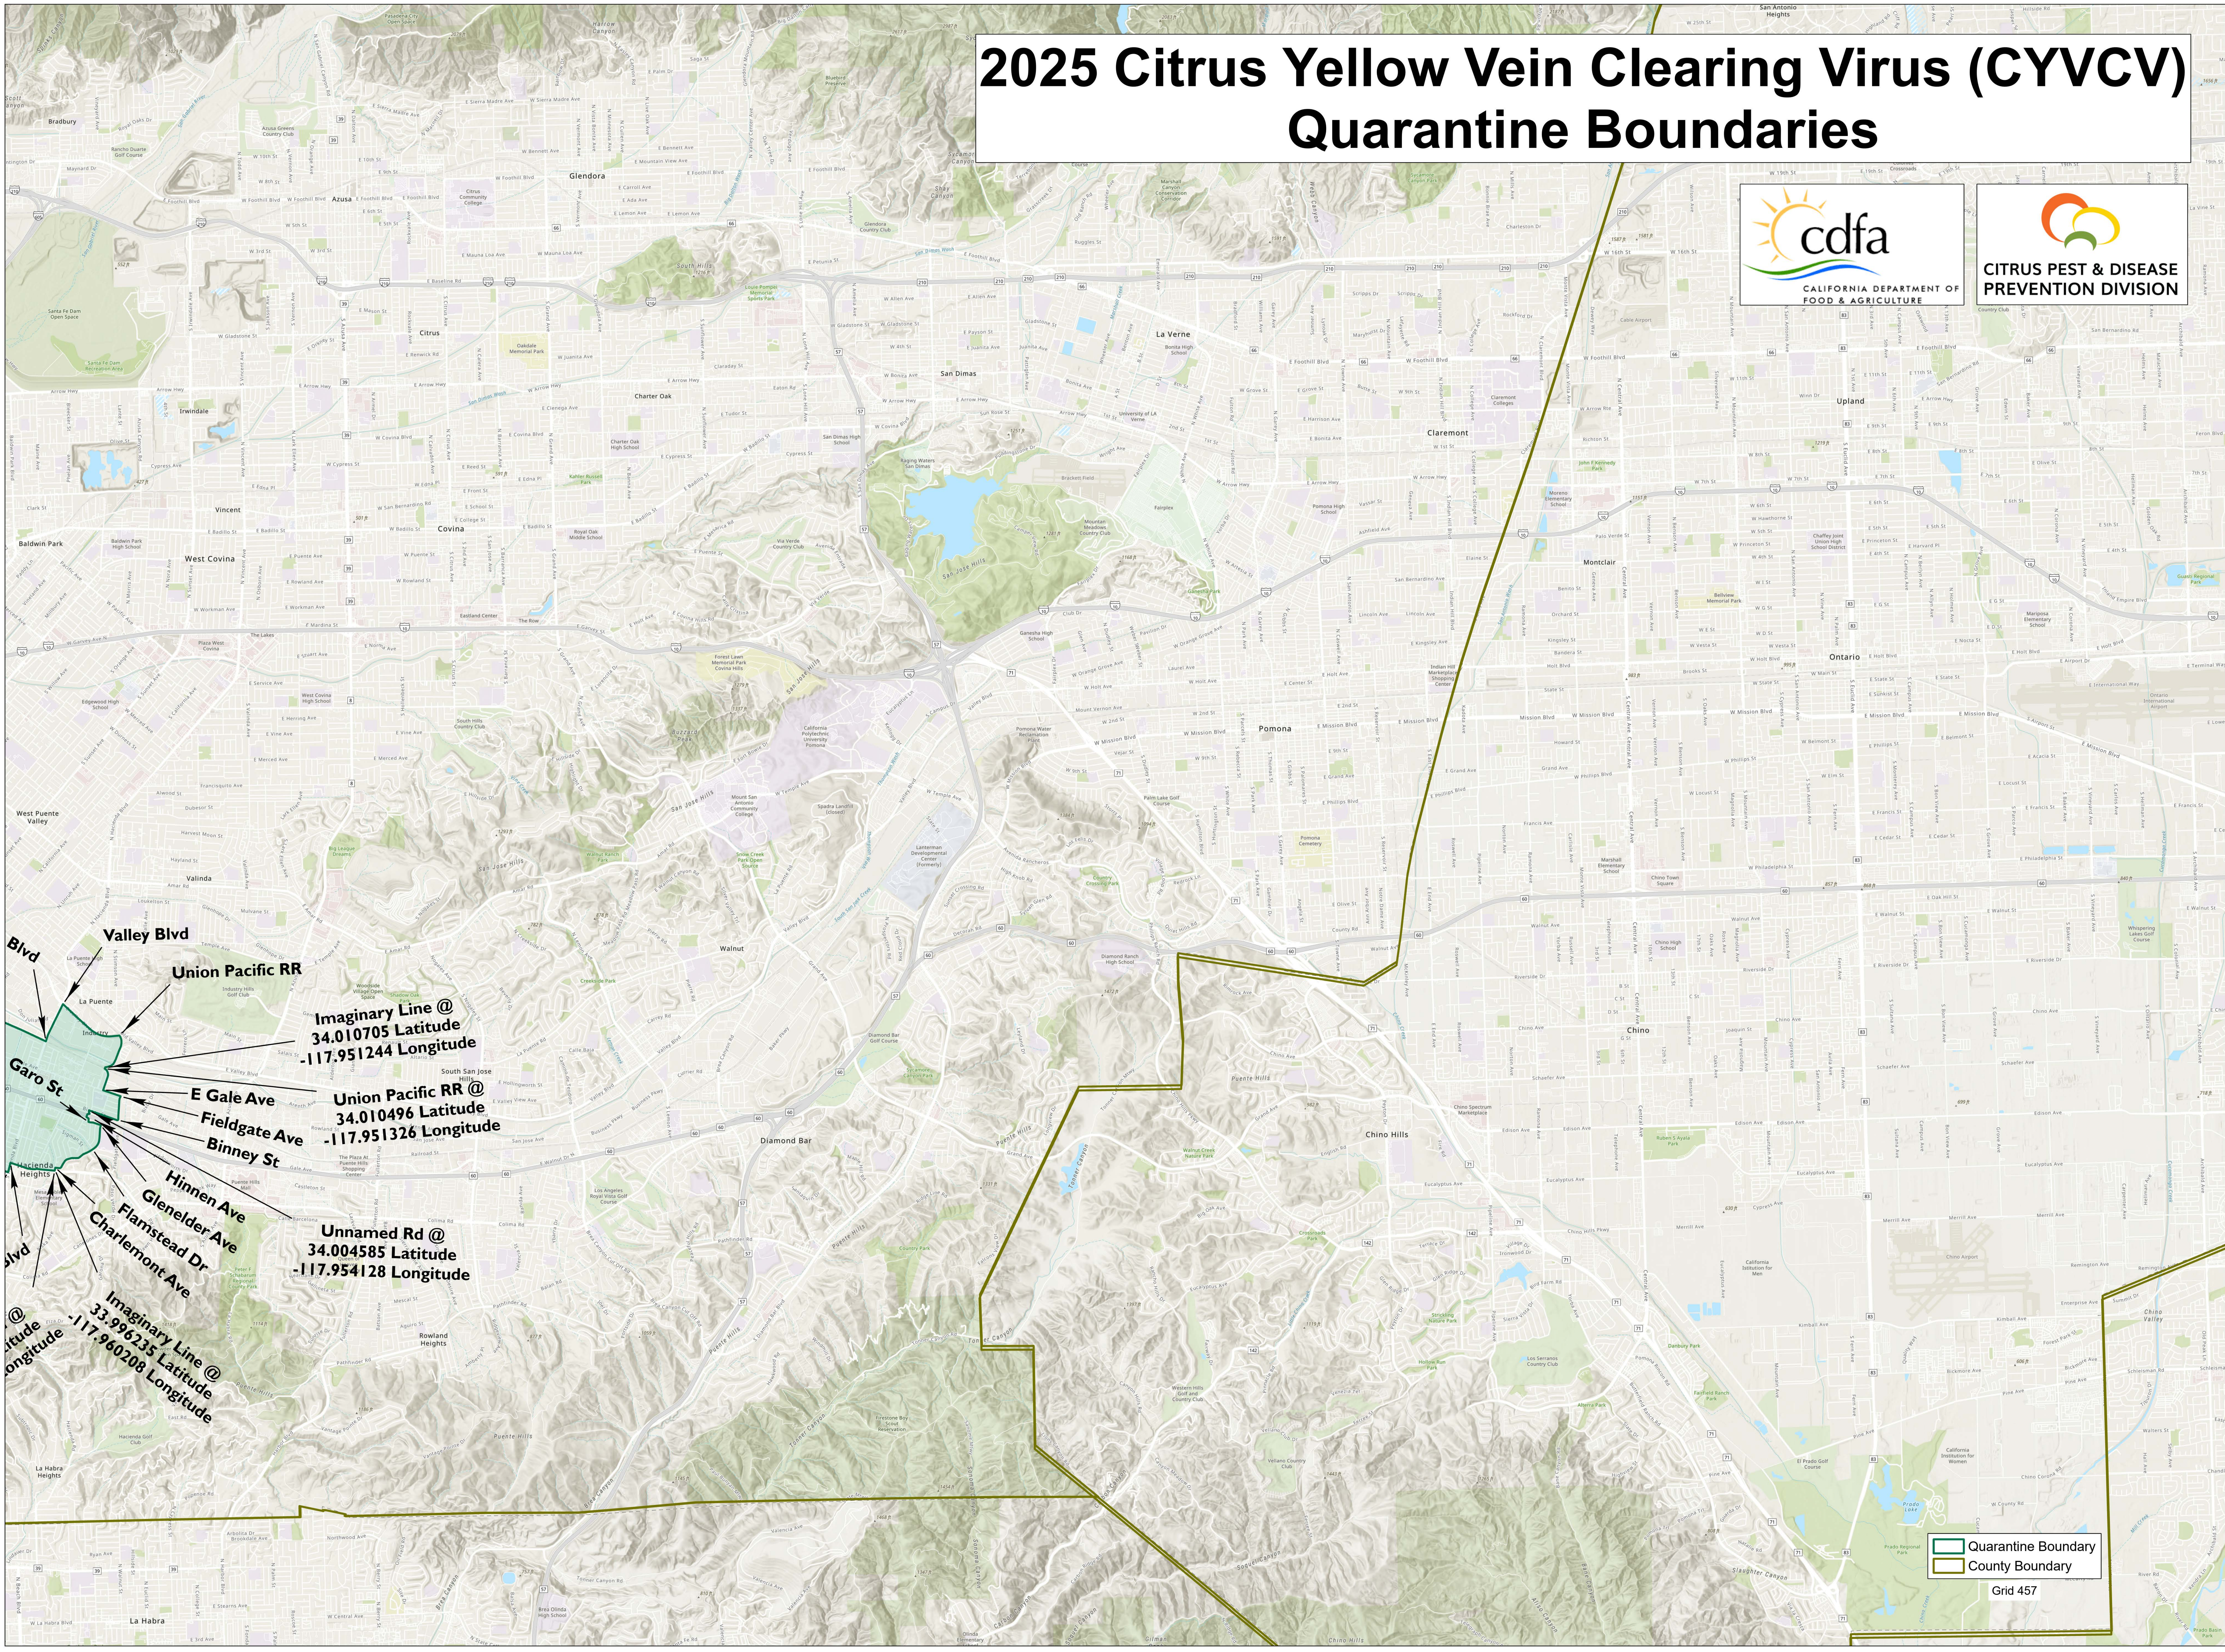

# 2025 Citrus Yellow Vein Clearing Virus (CYVCV) Quarantine Boundaries

**Valley Blvd**

**Union Pacific RR**

**Imaginary Line @  
34.010705 Latitude  
-117.951244 Longitude**

**Union Pacific RR @  
34.010496 Latitude  
-117.951326 Longitude**

**E Gale Ave**

**Fieldgate Ave**

**Binney St**

**Hinnen Ave**

**Glensider Ave**

**Flamstead Dr**

**Charlemont Ave**

**Imaginary Line @  
33.996235 Latitude  
-117.960208 Longitude**

**Unnamed Rd @  
34.004585 Latitude  
-117.954128 Longitude**

Quarantine Boundary  
County Boundary  
Grid 457