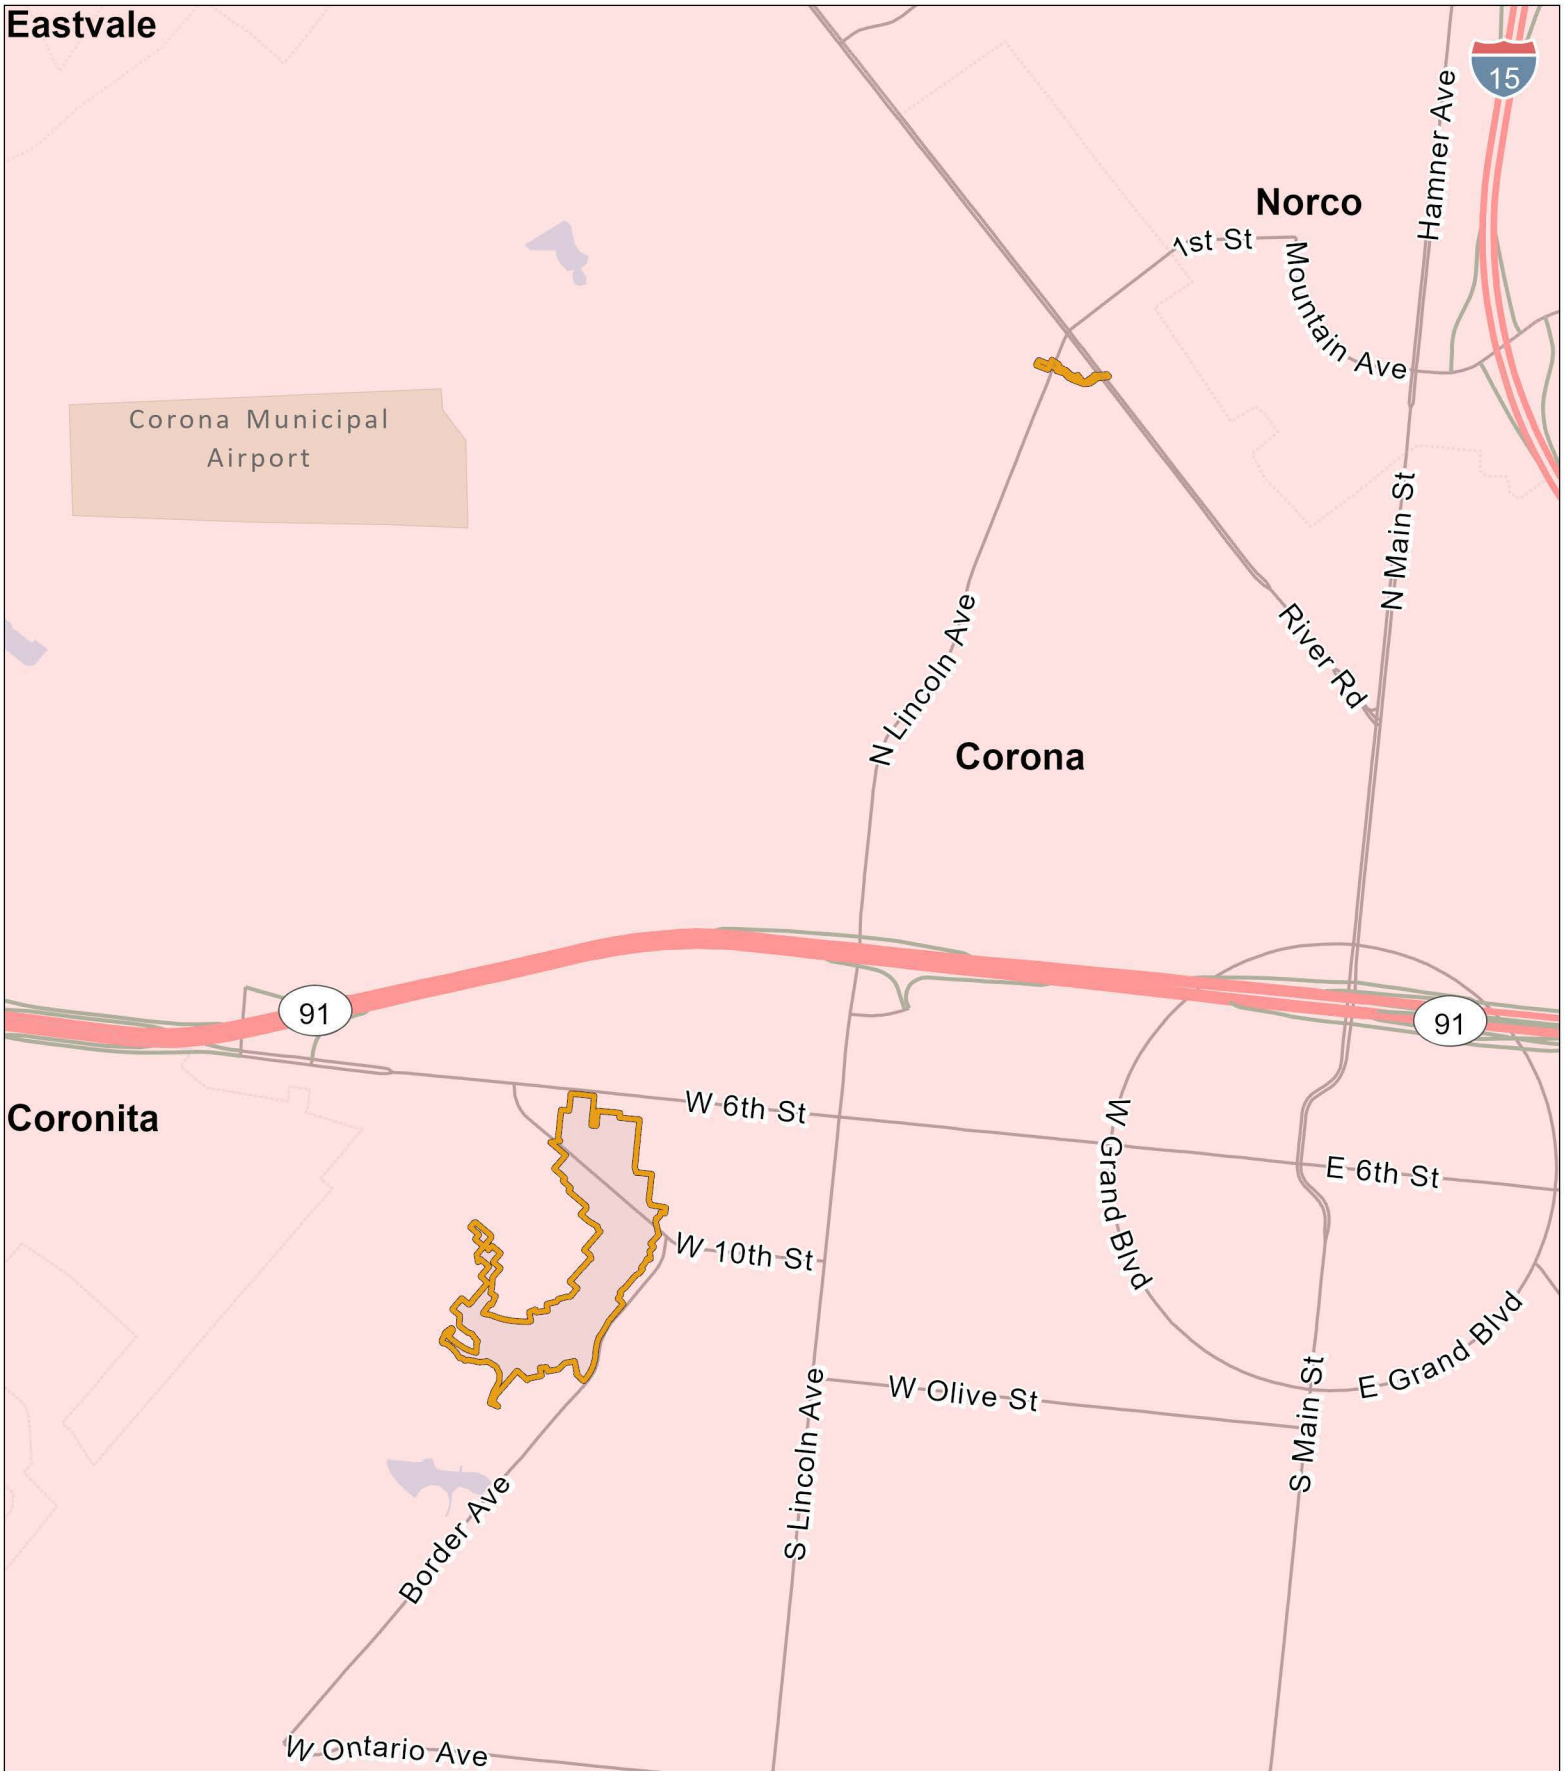

Huanglongbing / Asian Citrus Psyllid Program - Proclamation of an Emergency Program (2024-01)
 Treatment Area Map (03) - Riverside - Riverside County - Part 1

-  Treatment Area
-  Environmentally Sensitive Area: Treatment Mitigation in Place

Huanglongbing / Asian Citrus Psyllid Program - Proclamation of an Emergency Program (2024-01)
 Treatment Area Map (03) - Corona - Riverside County - Part 2

-  Treatment Area
-  Environmentally Sensitive Area: Treatment Mitigation in Place