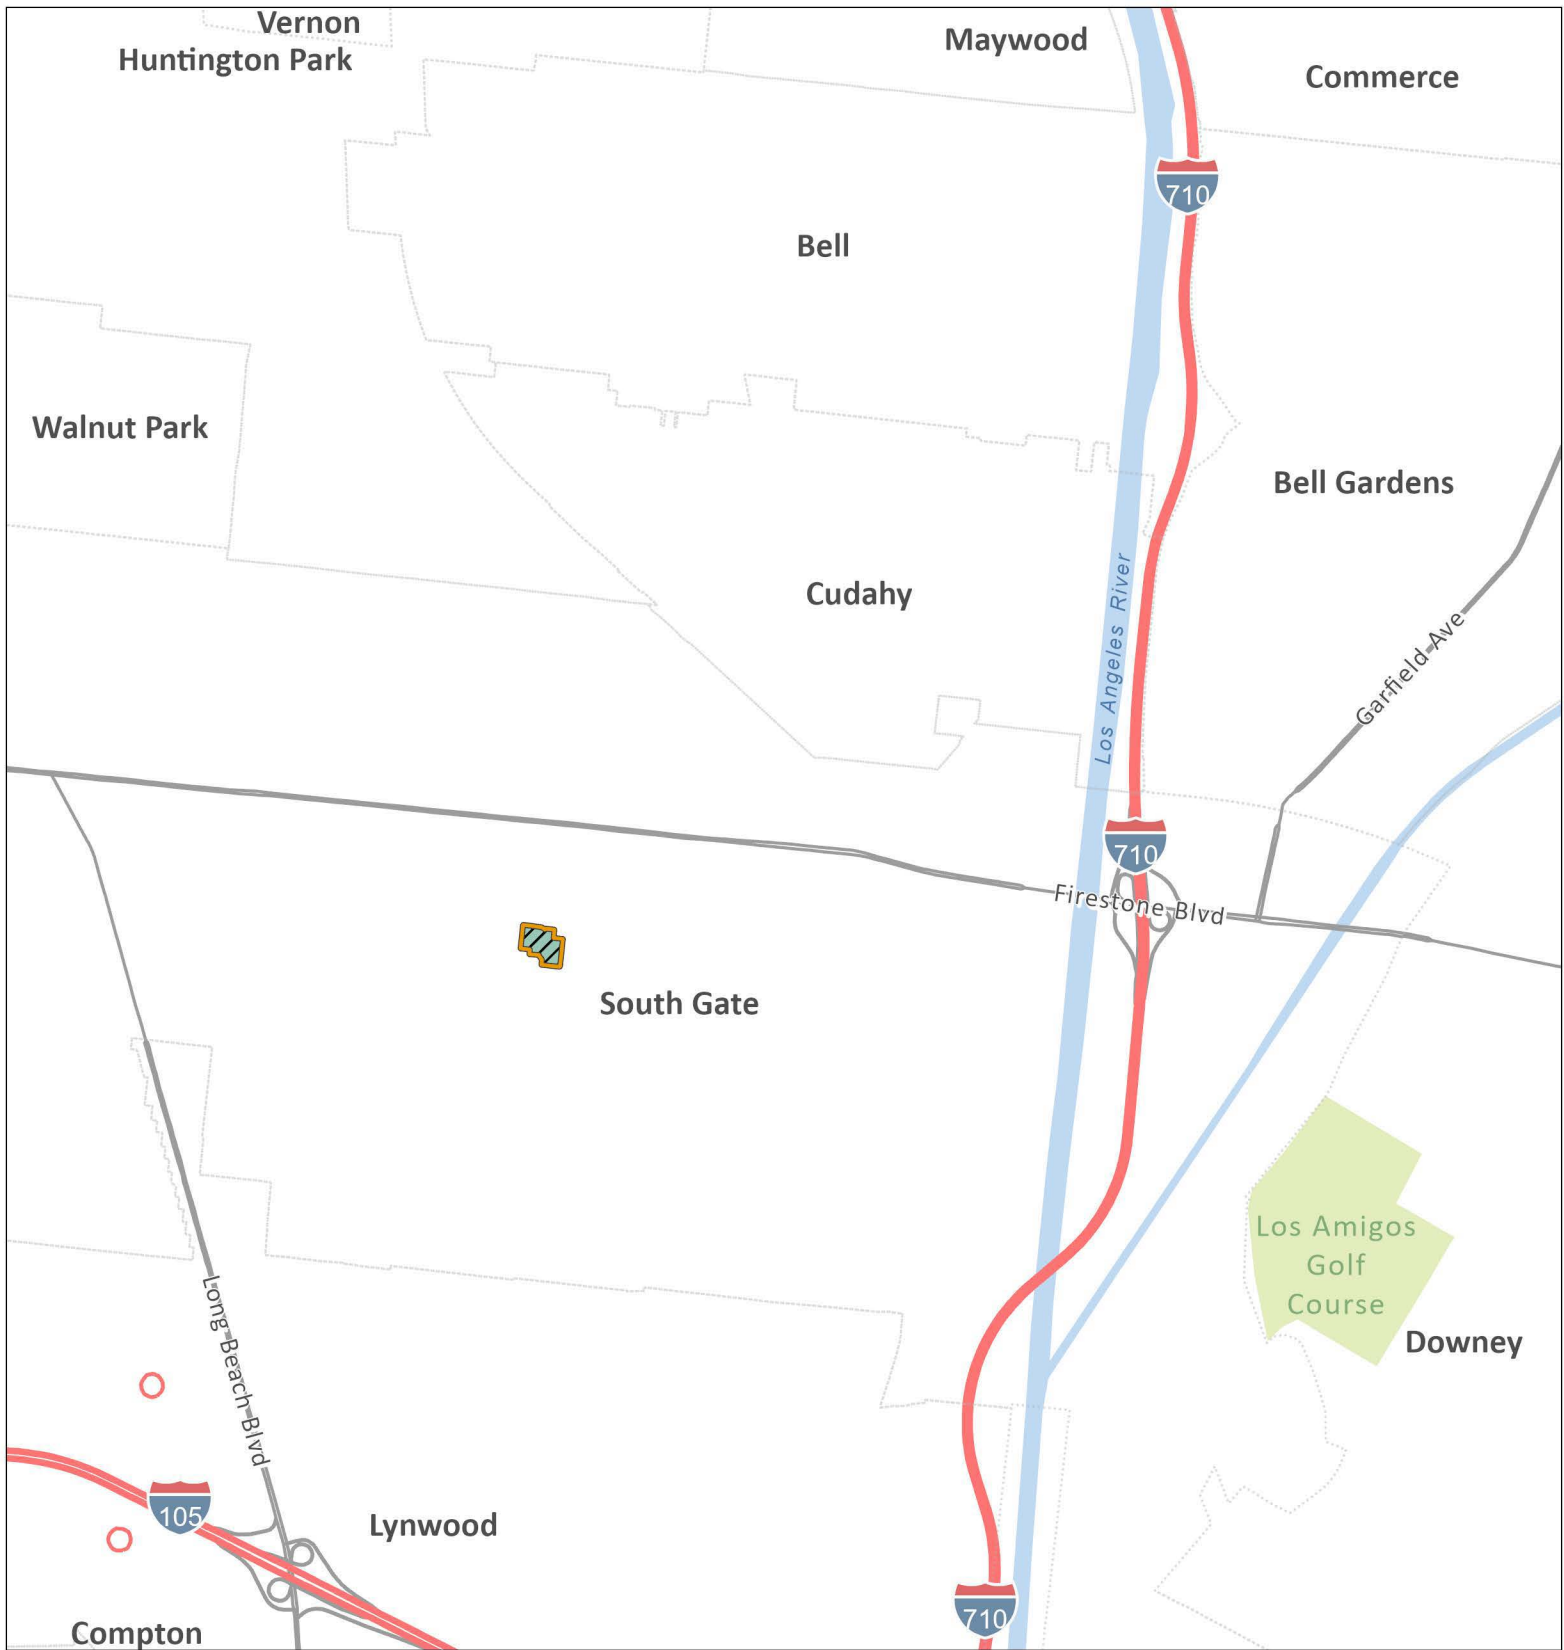

City or Census-Designated Place Within Treatment Area

 Duarte

 Monrovia

 South Monrovia Island

0 0.25 0.5 Miles

Huanglongbing / Asian Citrus Psyllid Program - Proclamation of an Emergency Program (2024-01)
 Treatment Area Map (03) - Los Angeles County - Portions of Los Angeles - Part 2

 Treatment Area

 Environmental Sensitive Area:
Treatment Mitigation in Place

City or Census-Designated Place Within Treatment Area

 La Puente

 Valinda

 West Puente Valley

0 0.5 1 Miles

Huanglongbing / Asian Citrus Psyllid Program - Proclamation of an Emergency Program (2024-01)
 Treatment Area Map (03) - Los Angeles County - Portions of Los Angeles - Part 3

-  Treatment Area
-  Environmental Sensitive Area:
Treatment Mitigation in Place

- City or Census-Designated Place Within Treatment Area
-  South Gate

Huanglongbing / Asian Citrus Psyllid Program - Proclamation of an Emergency Program (2024-01)
 Treatment Area Map (03) - Los Angeles County - Portions of Los Angeles - Part 4

 Treatment Area

 Environmental Sensitive Area:
Treatment Mitigation in Place

City or Census-Designated Place Within Treatment Area

 South Whittier

0 0.25 0.5 Miles